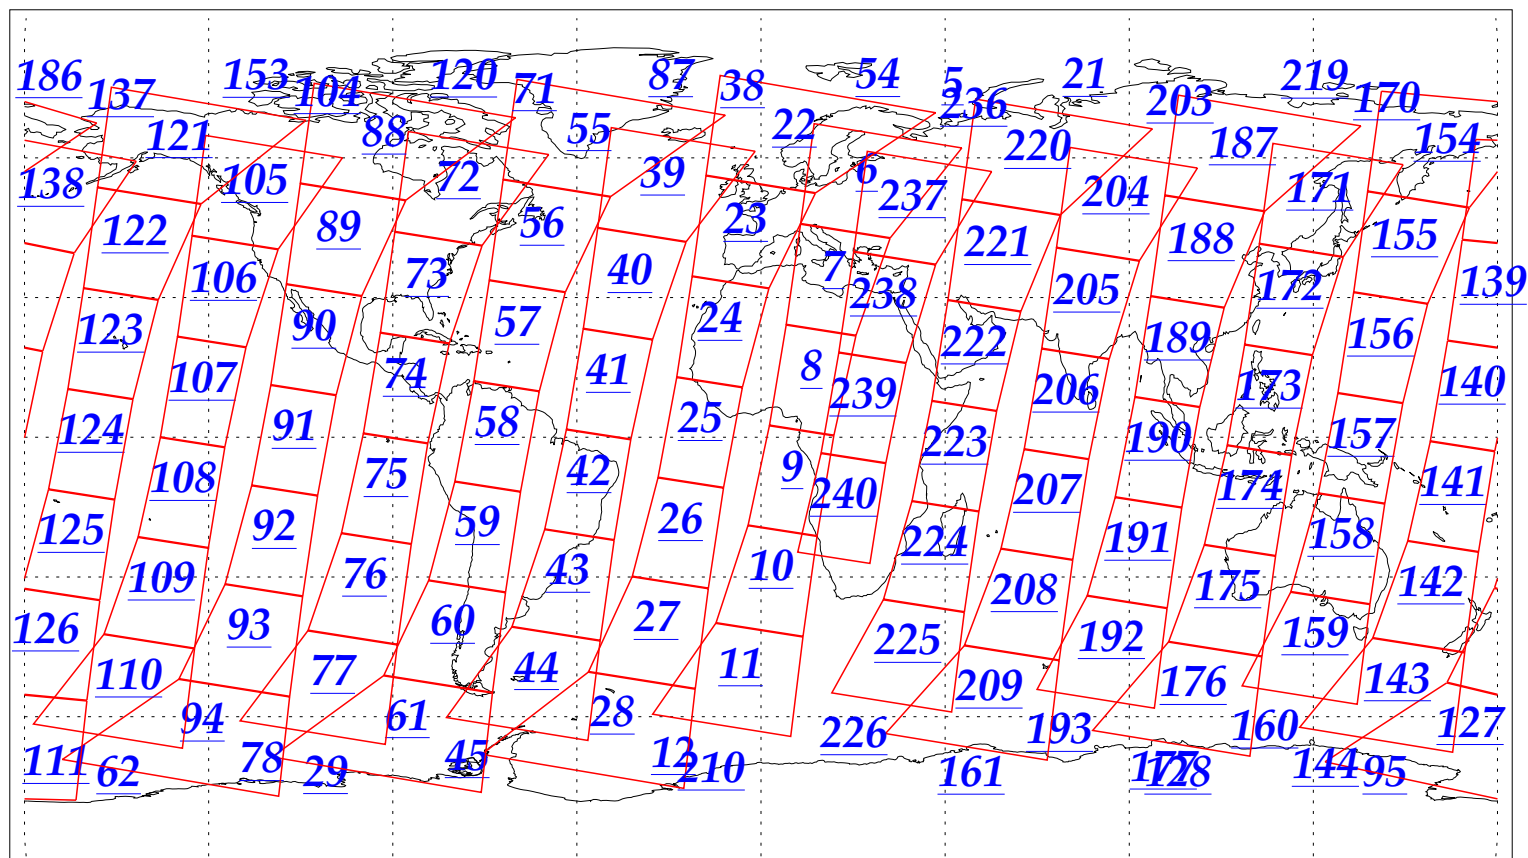

L1B Availability  
AMSU Granules: 240  
HSB Granules: 240  
AIRS Granules: 240

29 Jan 2003  
DoY 29  
Aqua Day 270  
Granules: 1 to 120

Granules: 121 to 240

Legend: AMSU Available, HSB Available, AIRS Available

L1B Availability  
AMSU Granules: 240  
HSB Granules: 240  
AIRS Granules: 240

29 Jan 2003  
DoY 29  
Aqua Day 270

Ascending Granules

Descending Granules

Legend: AMSU Available, HSB Available, AIRS Available

L1B Availability  
 AMSU Granules: 240  
 HSB Granules: 240  
 AIRS Granules: 240

29 Jan 2003  
 DoY 29  
 Aqua Day 270

Northern Hemisphere Granules

Southern Hemisphere Granules

Legend: AMSU Available, HSB Available, AIRS Available