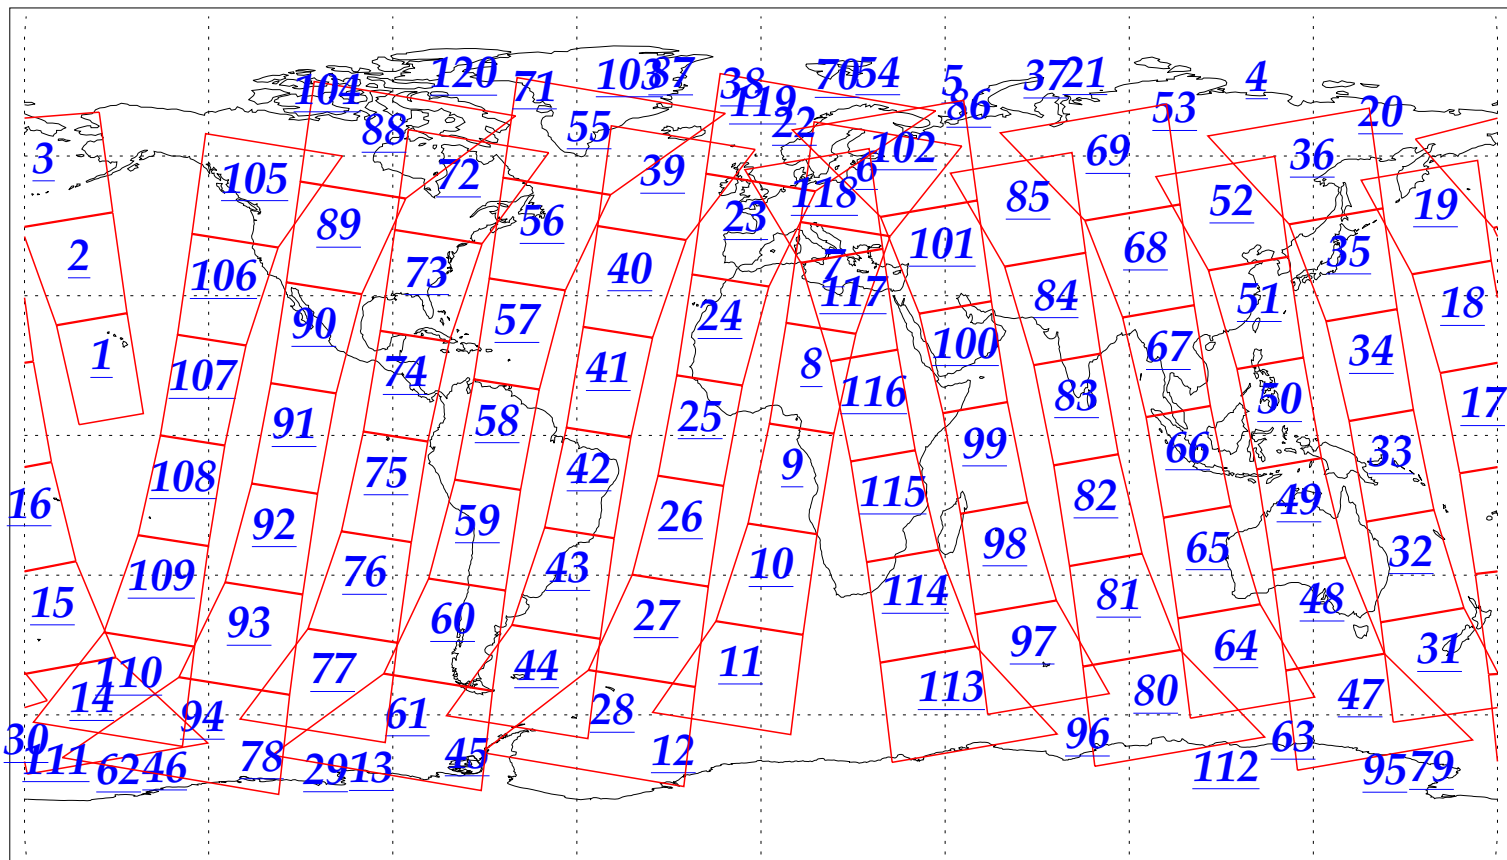

L1B Availability  
AMSU Granules: 240  
HSB Granules: 240  
AIRS Granules: 240

29 Jan 2003  
DoY 29  
Aqua Day 270  
Granules: 1 to 120

Granules: 121 to 240

Legend: AMSU Available, HSB Available, AIRS Available

L1B Availability  
AMSU Granules: 240  
HSB Granules: 240  
AIRS Granules: 240

29 Jan 2003  
DoY 29  
Aqua Day 270

Ascending Granules

Descending Granules

Legend: AMSU Available, HSB Available, AIRS Available

L1B Availability  
 AMSU Granules: 240  
 HSB Granules: 240  
 AIRS Granules: 240

29 Jan 2003  
 DoY 29  
 Aqua Day 270

Northern Hemisphere Granules

Southern Hemisphere Granules

Legend: AMSU Available, HSB Available, AIRS Available