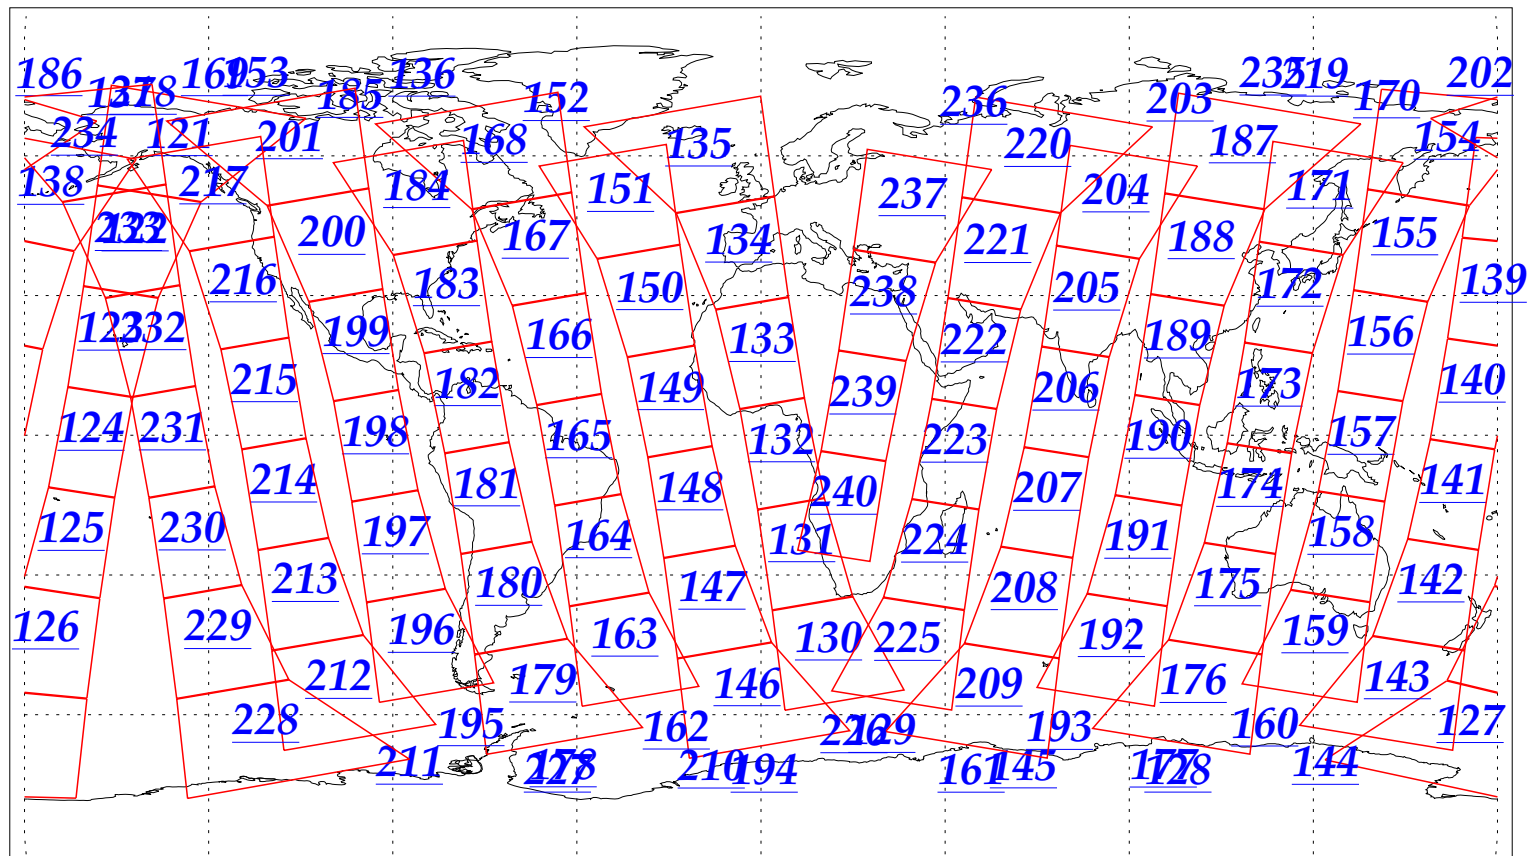

L1B Availability  
AMSU Granules: 240  
HSB Granules: 240  
AIRS Granules: 240

29 Jan 2003  
DoY 29  
Aqua Day 270  
Granules: 1 to 120

Granules: 121 to 240

Legend: AMSU Available, HSB Available, AIRS Available

L1B Availability  
AMSU Granules: 240  
HSB Granules: 240  
AIRS Granules: 240

29 Jan 2003  
DoY 29  
Aqua Day 270

Ascending Granules

Descending Granules

Legend: AMSU Available, HSB Available, AIRS Available

L1B Availability  
 AMSU Granules: 240  
 HSB Granules: 240  
 AIRS Granules: 240

29 Jan 2003  
 DoY 29  
 Aqua Day 270

Northern Hemisphere Granules

Southern Hemisphere Granules

Legend: AMSU Available, HSB Available, AIRS Available