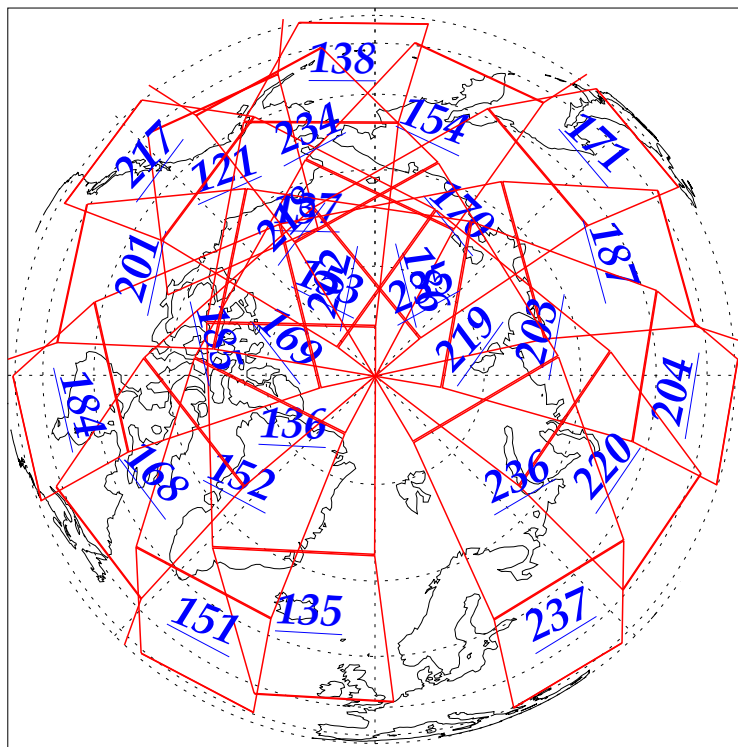

L1B Availability  
AMSU Granules: 240  
HSB Granules: 240  
AIRS Granules: 240

29 Jan 2003  
DoY 29  
Aqua Day 270  
Granules: 1 to 120

Granules: 121 to 240

Legend: AMSU Available, HSB Available, AIRS Available

L1B Availability  
AMSU Granules: 240  
HSB Granules: 240  
AIRS Granules: 240

29 Jan 2003  
DoY 29  
Aqua Day 270

Ascending Granules

Descending Granules

Legend: AMSU Available, HSB Available, AIRS Available

L1B Availability  
 AMSU Granules: 240  
 HSB Granules: 240  
 AIRS Granules: 240

29 Jan 2003  
 DoY 29  
 Aqua Day 270

Northern Hemisphere Granules

Southern Hemisphere Granules

Legend: AMSU Available, HSB Available, AIRS Available