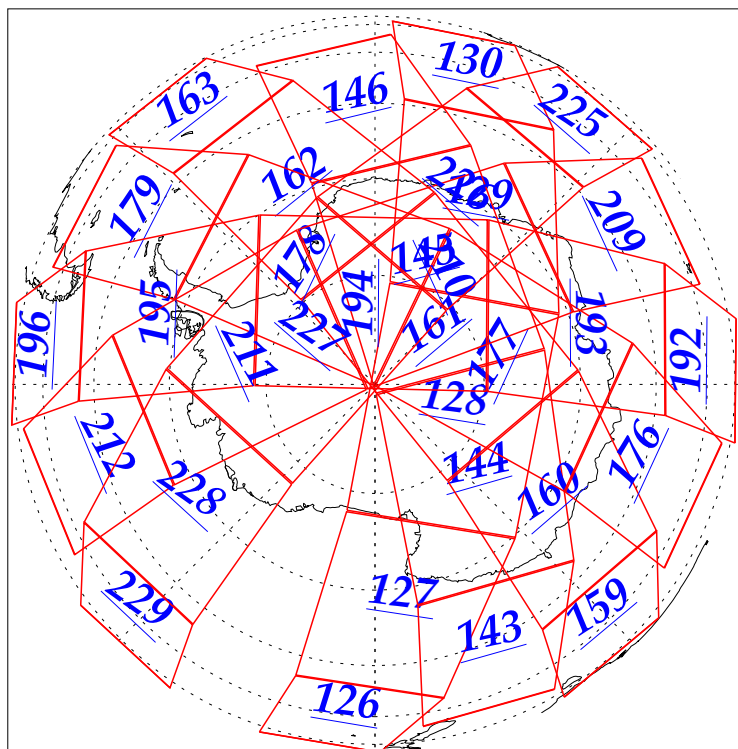

L1B Availability  
AMSU Granules: 240  
HSB Granules: 240  
AIRS Granules: 240

29 Jan 2003  
DoY 29  
Aqua Day 270  
Granules: 1 to 120

Granules: 121 to 240

Legend: AMSU Available, HSB Available, AIRS Available

L1B Availability  
AMSU Granules: 240  
HSB Granules: 240  
AIRS Granules: 240

29 Jan 2003  
DoY 29  
Aqua Day 270

Ascending Granules

Descending Granules

Legend: AMSU Available, HSB Available, AIRS Available

L1B Availability  
 AMSU Granules: 240  
 HSB Granules: 240  
 AIRS Granules: 240

29 Jan 2003  
 DoY 29  
 Aqua Day 270

Northern Hemisphere Granules

Southern Hemisphere Granules

Legend: AMSU Available, HSB Available, AIRS Available