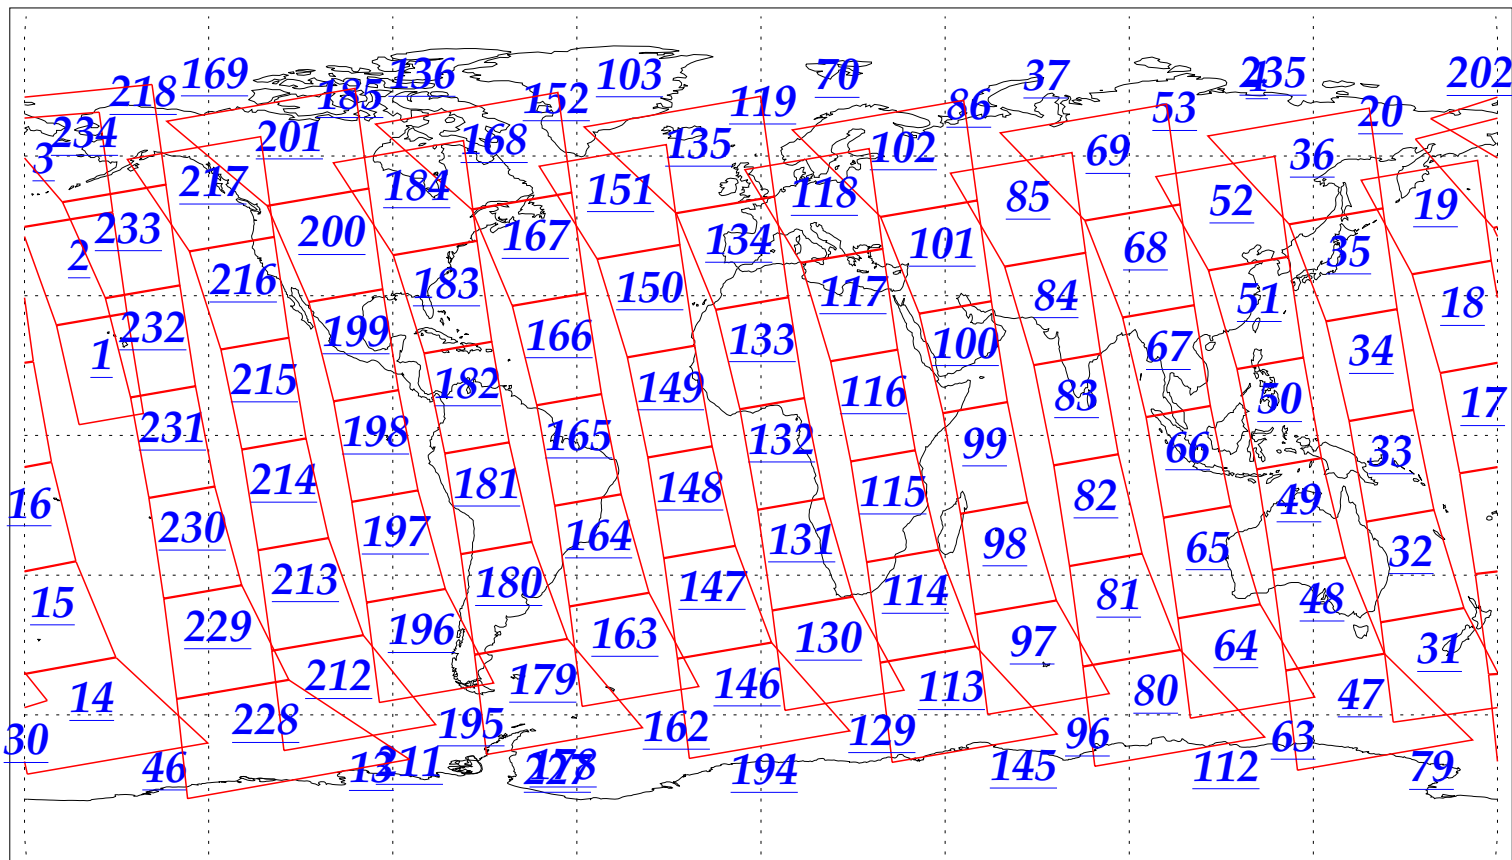

L1B Availability  
AMSU Granules: 240  
HSB Granules: 240  
AIRS Granules: 240

29 Jan 2003  
DoY 29  
Aqua Day 270  
Granules: 1 to 120

Granules: 121 to 240

Legend: AMSU Available, HSB Available, AIRS Available

L1B Availability  
AMSU Granules: 240  
HSB Granules: 240  
AIRS Granules: 240

29 Jan 2003  
DoY 29  
Aqua Day 270

Ascending Granules

Descending Granules

Legend: AMSU Available, HSB Available, AIRS Available

L1B Availability  
 AMSU Granules: 240  
 HSB Granules: 240  
 AIRS Granules: 240

29 Jan 2003  
 DoY 29  
 Aqua Day 270

Northern Hemisphere Granules

Southern Hemisphere Granules

Legend: AMSU Available, HSB Available, AIRS Available