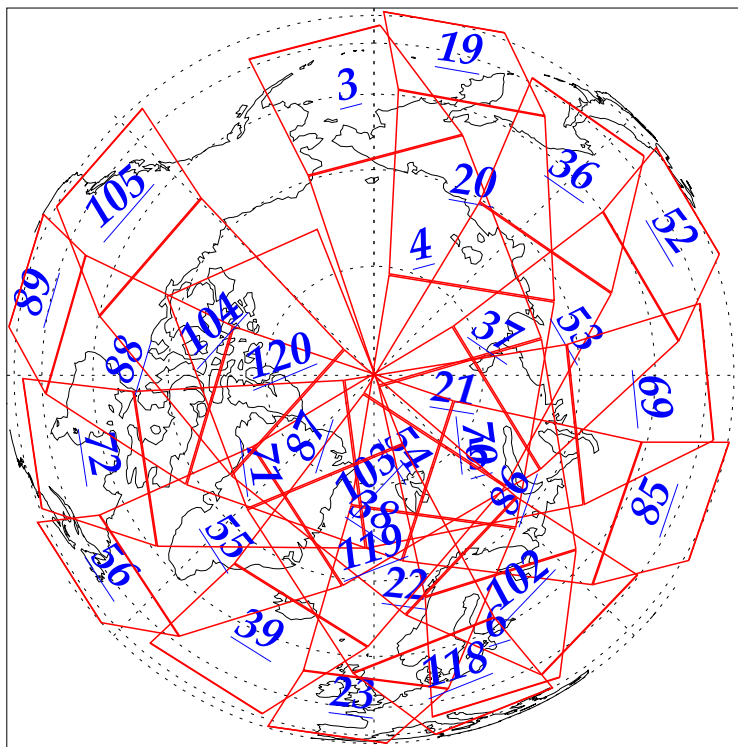

L1B Availability  
AMSU Granules: 240  
HSB Granules: 240  
AIRS Granules: 240

29 Jan 2003  
DoY 29  
Aqua Day 270  
Granules: 1 to 120

Granules: 121 to 240

Legend: AMSU Available, HSB Available, AIRS Available

L1B Availability  
AMSU Granules: 240  
HSB Granules: 240  
AIRS Granules: 240

29 Jan 2003  
DoY 29  
Aqua Day 270

Ascending Granules

Descending Granules

Legend: AMSU Available, HSB Available, AIRS Available

L1B Availability  
 AMSU Granules: 240  
 HSB Granules: 240  
 AIRS Granules: 240

29 Jan 2003  
 DoY 29  
 Aqua Day 270

Northern Hemisphere Granules

Southern Hemisphere Granules

Legend: AMSU Available, HSB Available, AIRS Available