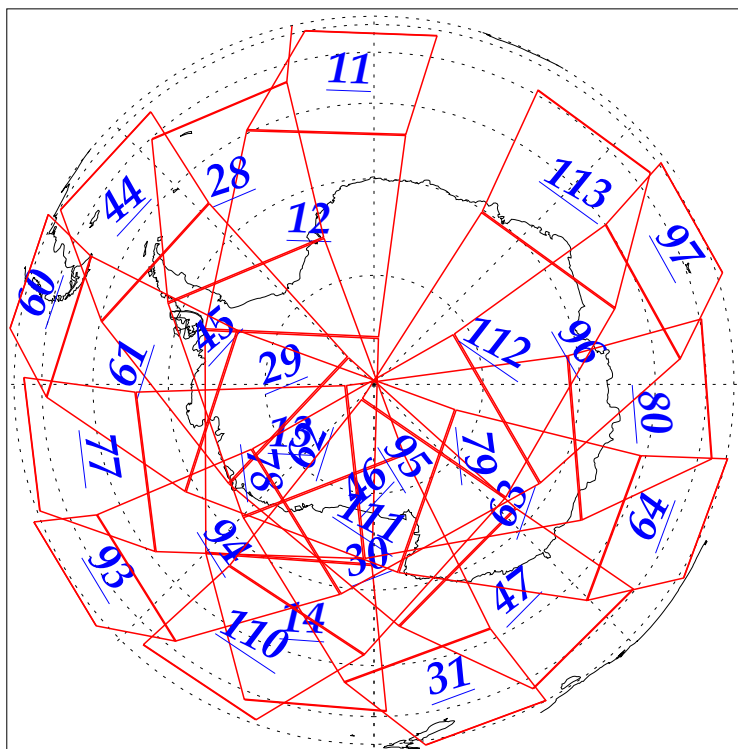

L1B Availability  
AMSU Granules: 240  
HSB Granules: 240  
AIRS Granules: 240

29 Jan 2003  
DoY 29  
Aqua Day 270  
Granules: 1 to 120

Granules: 121 to 240

Legend: AMSU Available, HSB Available, AIRS Available

L1B Availability  
AMSU Granules: 240  
HSB Granules: 240  
AIRS Granules: 240

29 Jan 2003  
DoY 29  
Aqua Day 270

Ascending Granules

Descending Granules

Legend: AMSU Available, HSB Available, AIRS Available

L1B Availability  
 AMSU Granules: 240  
 HSB Granules: 240  
 AIRS Granules: 240

29 Jan 2003  
 DoY 29  
 Aqua Day 270

Northern Hemisphere Granules

Southern Hemisphere Granules

Legend: AMSU Available, HSB Available, AIRS Available