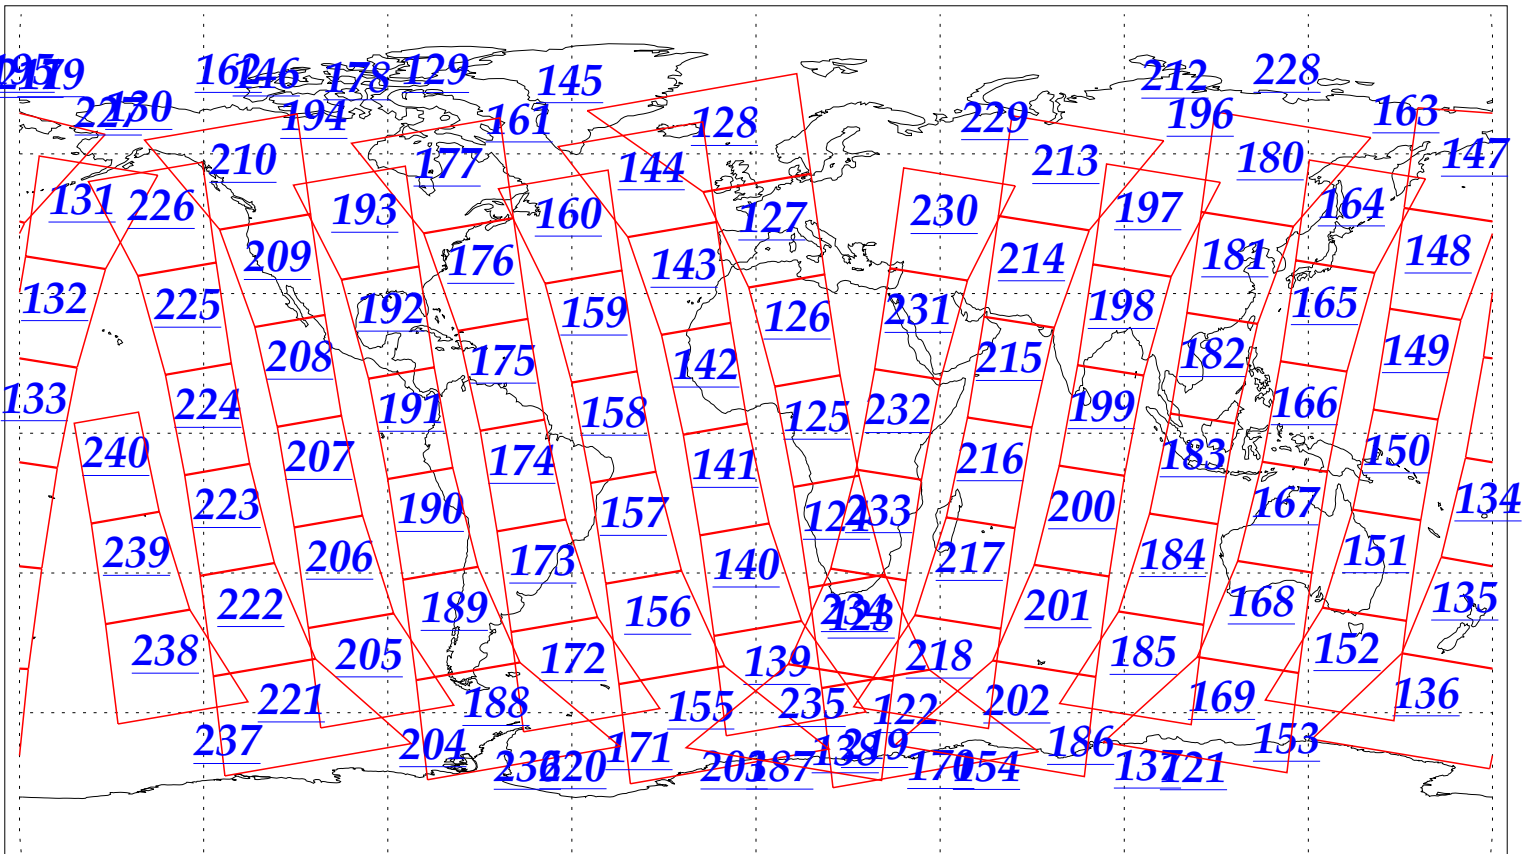

L1B Availability
AMSU Granules: 240
HSB Granules: 240
AIRS Granules: 240

28 Jan 2003
DoY 28
Aqua Day 269
Granules: 1 to 120

Granules: 121 to 240

Legend: AMSU Available, HSB Available, AIRS Available

L1B Availability
AMSU Granules: 240
HSB Granules: 240
AIRS Granules: 240

28 Jan 2003
DoY 28
Aqua Day 269

Ascending Granules

Descending Granules

Legend: AMSU Available, HSB Available, AIRS Available

L1B Availability
 AMSU Granules: 240
 HSB Granules: 240
 AIRS Granules: 240

28 Jan 2003
 DoY 28
 Aqua Day 269