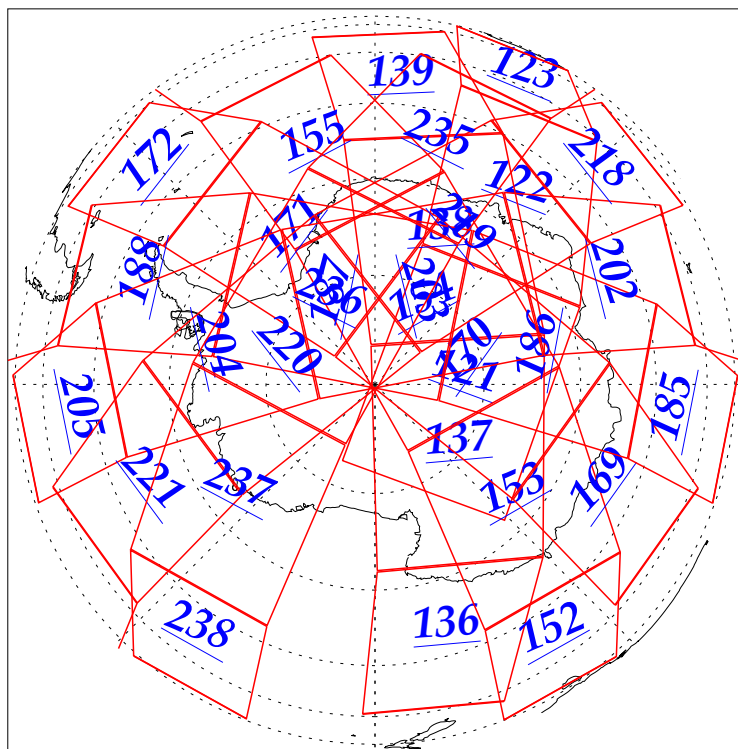

L1B Availability
AMSU Granules: 240
HSB Granules: 240
AIRS Granules: 240

28 Jan 2003
DoY 28
Aqua Day 269
Granules: 1 to 120

Granules: 121 to 240

Legend: AMSU Available, HSB Available, AIRS Available

L1B Availability
AMSU Granules: 240
HSB Granules: 240
AIRS Granules: 240

28 Jan 2003
DoY 28
Aqua Day 269

Ascending Granules

Descending Granules

Legend: AMSU Available, HSB Available, AIRS Available

L1B Availability
 AMSU Granules: 240
 HSB Granules: 240
 AIRS Granules: 240

28 Jan 2003
 DoY 28
 Aqua Day 269

Northern Hemisphere Granules

Southern Hemisphere Granules

Legend: AMSU Available, HSB Available, AIRS Available