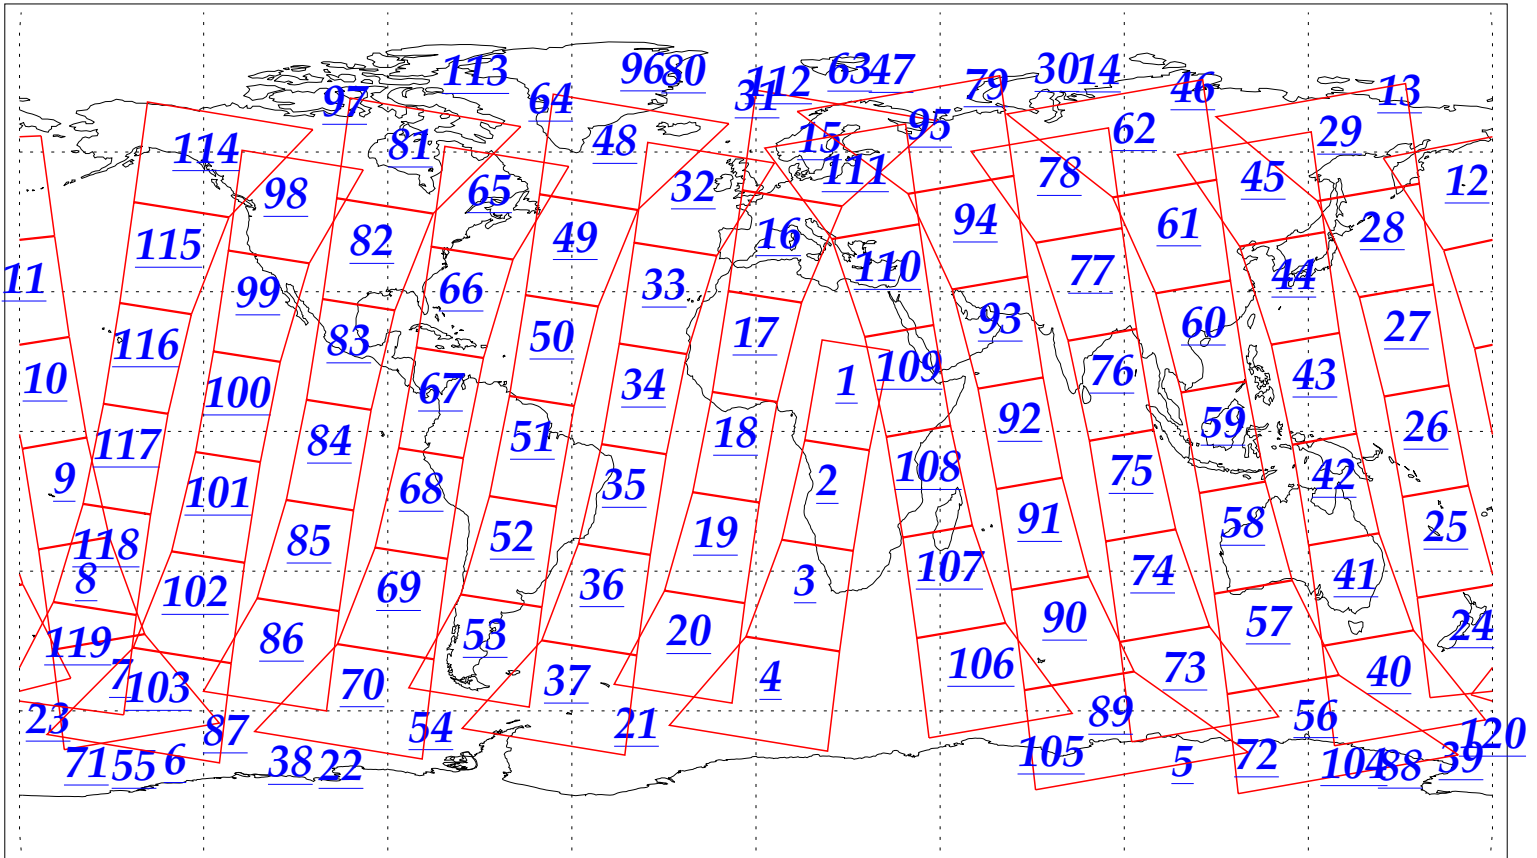

L1B Availability
AMSU Granules: 240
HSB Granules: 240
AIRS Granules: 240

28 Jan 2003
DoY 28
Aqua Day 269
Granules: 1 to 120

Granules: 121 to 240

Legend: AMSU Available, HSB Available, AIRS Available

L1B Availability
AMSU Granules: 240
HSB Granules: 240
AIRS Granules: 240

28 Jan 2003
DoY 28
Aqua Day 269

Ascending Granules

Descending Granules

Legend: AMSU Available, HSB Available, AIRS Available

L1B Availability
 AMSU Granules: 240
 HSB Granules: 240
 AIRS Granules: 240

28 Jan 2003
 DoY 28
 Aqua Day 269

Northern Hemisphere Granules

Southern Hemisphere Granules

Legend: AMSU Available, HSB Available, AIRS Available