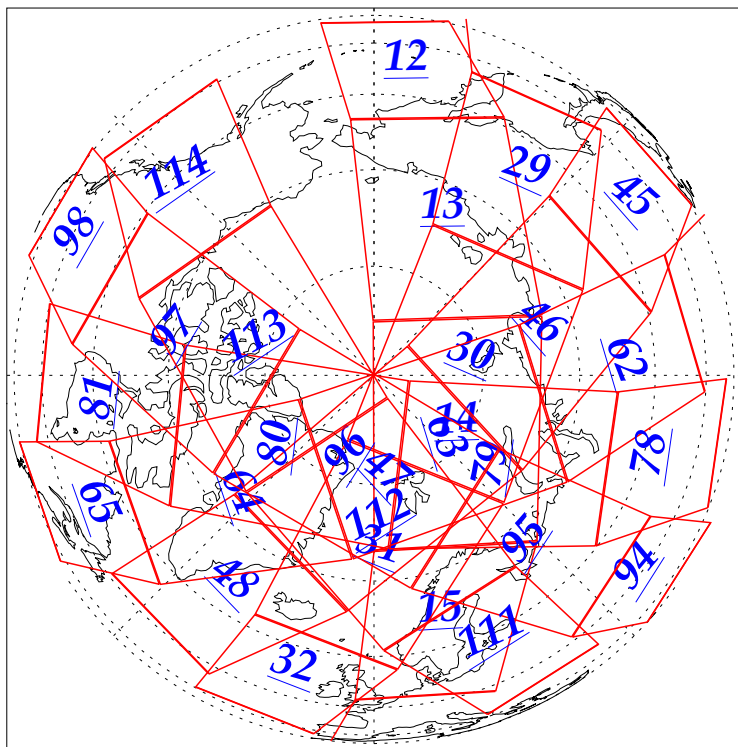

L1B Availability
AMSU Granules: 240
HSB Granules: 240
AIRS Granules: 240

28 Jan 2003
DoY 28
Aqua Day 269
Granules: 1 to 120

Granules: 121 to 240

Legend: AMSU Available, HSB Available, AIRS Available

L1B Availability
AMSU Granules: 240
HSB Granules: 240
AIRS Granules: 240

28 Jan 2003
DoY 28
Aqua Day 269

Ascending Granules

Descending Granules

Legend: AMSU Available, HSB Available, AIRS Available

L1B Availability
 AMSU Granules: 240
 HSB Granules: 240
 AIRS Granules: 240

28 Jan 2003
 DoY 28
 Aqua Day 269

Northern Hemisphere Granules

Southern Hemisphere Granules

Legend: AMSU Available, HSB Available, AIRS Available