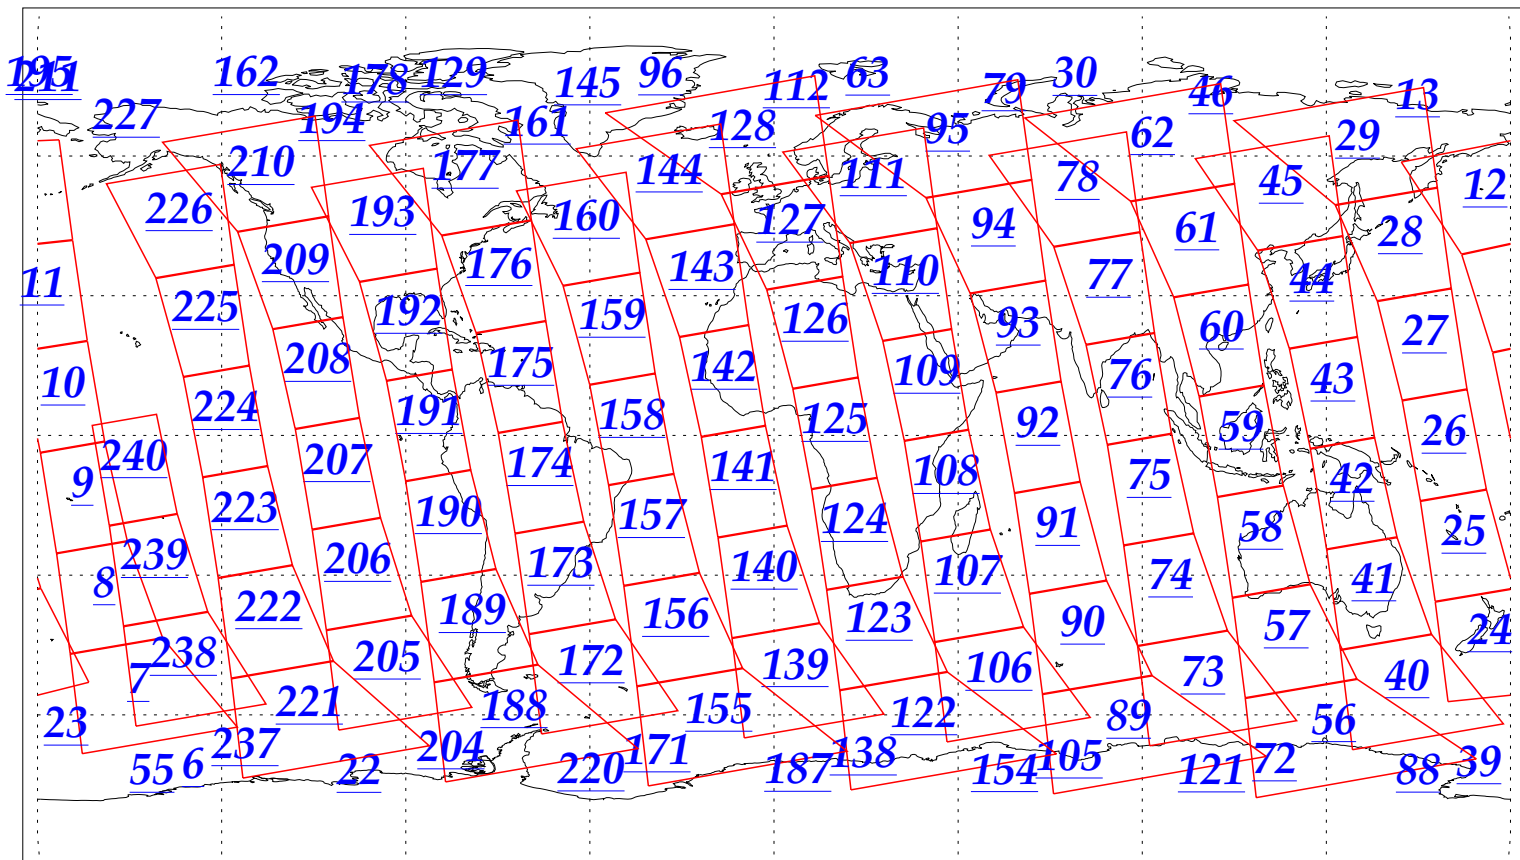

L1B Availability
AMSU Granules: 240
HSB Granules: 240
AIRS Granules: 240

28 Jan 2003
DoY 28
Aqua Day 269
Granules: 1 to 120

Granules: 121 to 240

Legend: AMSU Available, HSB Available, AIRS Available

L1B Availability
AMSU Granules: 240
HSB Granules: 240
AIRS Granules: 240

28 Jan 2003
DoY 28
Aqua Day 269

Ascending Granules

Descending Granules

Legend: AMSU Available, HSB Available, AIRS Available

L1B Availability
 AMSU Granules: 240
 HSB Granules: 240
 AIRS Granules: 240

28 Jan 2003
 DoY 28
 Aqua Day 269

Northern Hemisphere Granules

Southern Hemisphere Granules

Legend: AMSU Available, HSB Available, AIRS Available