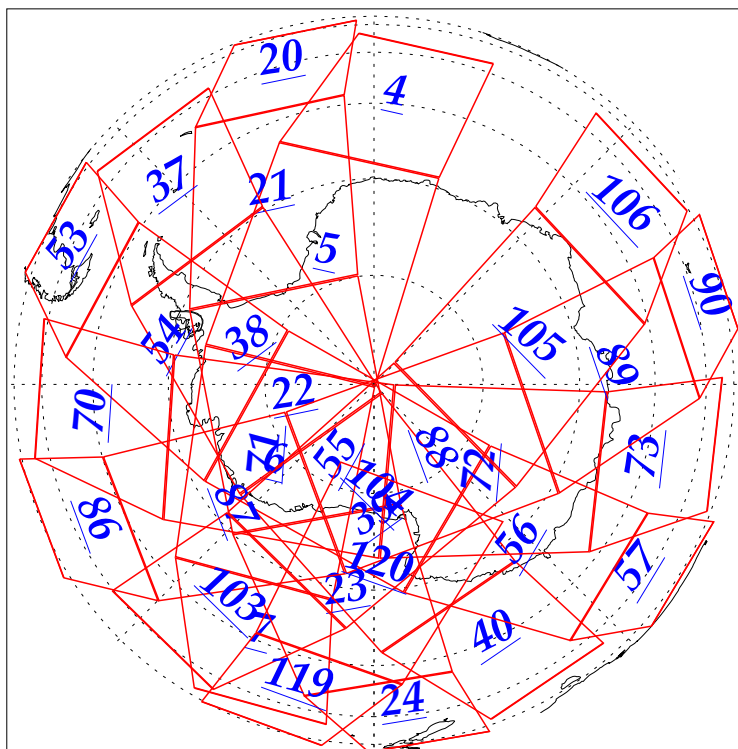

L1B Availability
AMSU Granules: 240
HSB Granules: 240
AIRS Granules: 240

28 Jan 2003
DoY 28
Aqua Day 269
Granules: 1 to 120

Granules: 121 to 240

Legend: AMSU Available, HSB Available, AIRS Available

L1B Availability
AMSU Granules: 240
HSB Granules: 240
AIRS Granules: 240

28 Jan 2003
DoY 28
Aqua Day 269

Ascending Granules

Descending Granules

Legend: AMSU Available, HSB Available, AIRS Available

L1B Availability
 AMSU Granules: 240
 HSB Granules: 240
 AIRS Granules: 240

28 Jan 2003
 DoY 28
 Aqua Day 269

Northern Hemisphere Granules

Southern Hemisphere Granules

Legend: AMSU Available, HSB Available, AIRS Available