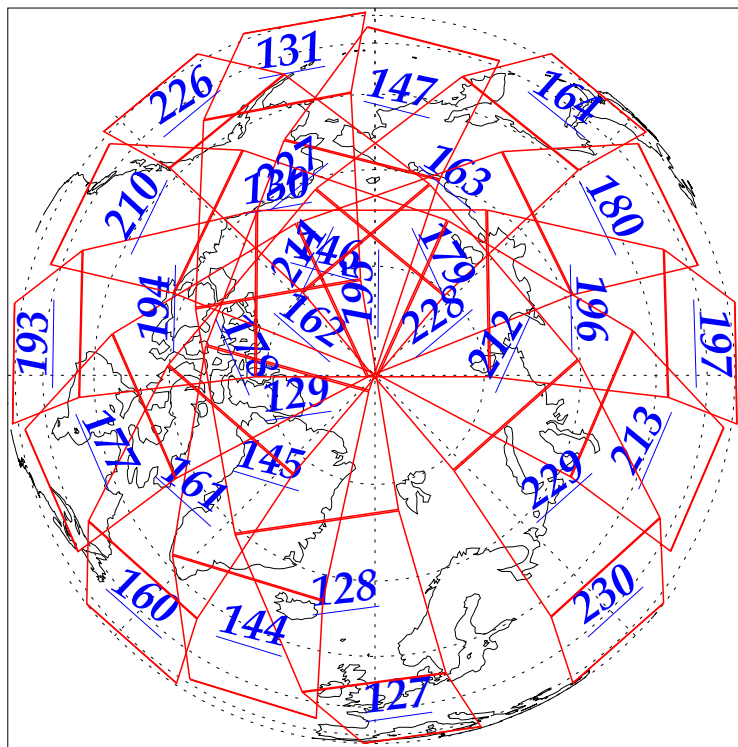

28 Jan 2003
DoY 28
Aqua Day 269

Ascending Granules

Descending Granules

Legend: AMSU Available, HSB Available, AIRS Available

L1B Availability
 AMSU Granules: 240
 HSB Granules: 240
 AIRS Granules: 240

28 Jan 2003
 DoY 28
 Aqua Day 269

Northern Hemisphere Granules

Southern Hemisphere Granules

Legend: AMSU Available, HSB Available, AIRS Available