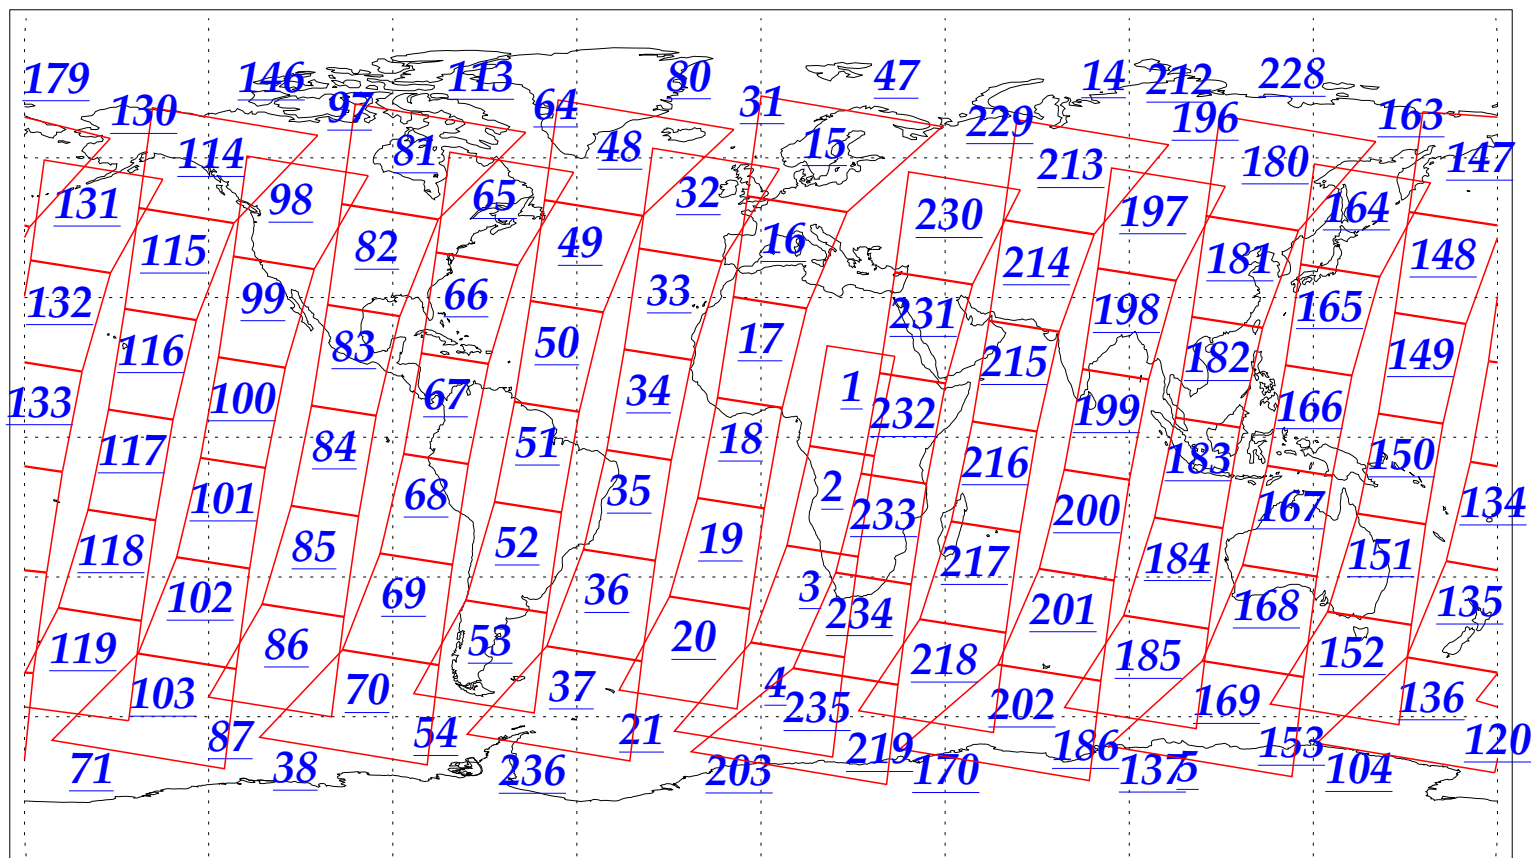

L1B Availability
AMSU Granules: 240
HSB Granules: 240
AIRS Granules: 240

28 Jan 2003
DoY 28
Aqua Day 269
Granules: 1 to 120

Granules: 121 to 240

Legend: AMSU Available, HSB Available, AIRS Available

L1B Availability
AMSU Granules: 240
HSB Granules: 240
AIRS Granules: 240

28 Jan 2003
DoY 28
Aqua Day 269

Ascending Granules

Descending Granules

Legend: AMSU Available, HSB Available, AIRS Available

L1B Availability
 AMSU Granules: 240
 HSB Granules: 240
 AIRS Granules: 240

28 Jan 2003
 DoY 28
 Aqua Day 269

Northern Hemisphere Granules

Southern Hemisphere Granules

Legend: AMSU Available, HSB Available, AIRS Available