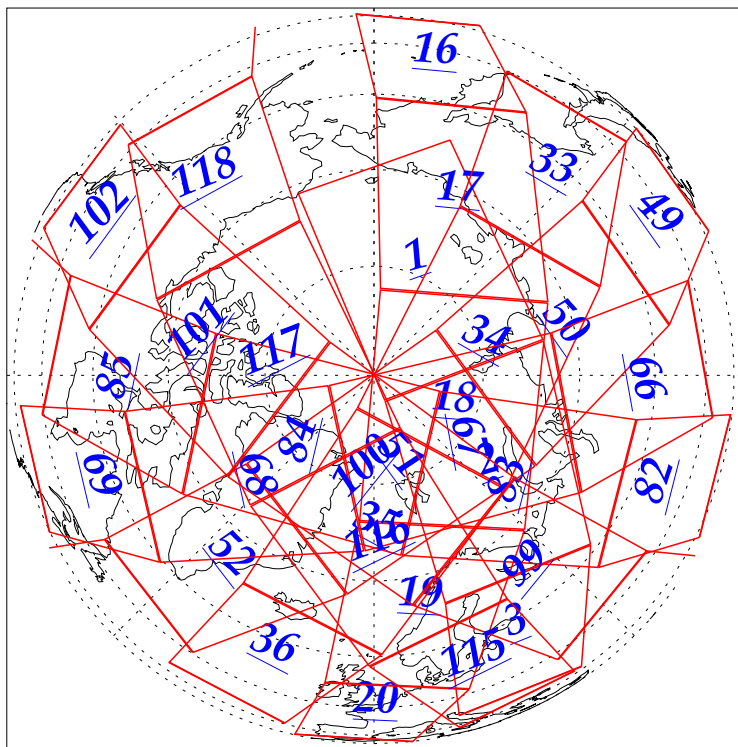

L1B Availability
AMSU Granules: 240
HSB Granules: 240
AIRS Granules: 240

24 Jan 2003
DoY 24
Aqua Day 265
Granules: 1 to 120

Granules: 121 to 240

Legend: AMSU Available, HSB Available, AIRS Available

L1B Availability
AMSU Granules: 240
HSB Granules: 240
AIRS Granules: 240

24 Jan 2003
DoY 24
Aqua Day 265

Ascending Granules

Descending Granules

Legend: AMSU Available, HSB Available, AIRS Available

L1B Availability
AMSU Granules: 240
HSB Granules: 240
AIRS Granules: 240

24 Jan 2003
DoY 24
Aqua Day 265

Northern Hemisphere Granules

Southern Hemisphere Granules

Legend: AMSU Available, HSB Available, **AIRS Available**