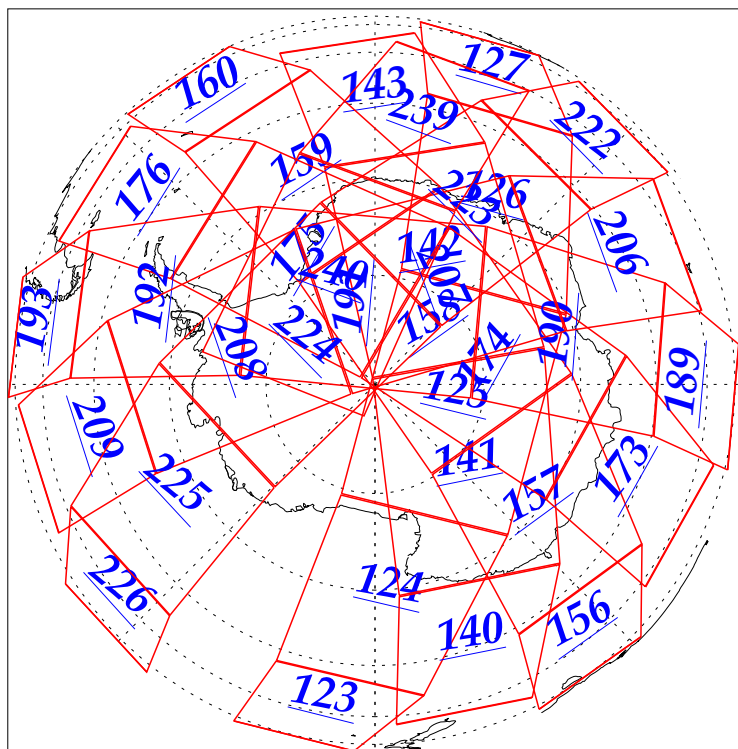

L1B Availability
AMSU Granules: 240
HSB Granules: 240
AIRS Granules: 240

24 Jan 2003
DoY 24
Aqua Day 265
Granules: 1 to 120

Granules: 121 to 240

Legend: AMSU Available, HSB Available, AIRS Available

L1B Availability
AMSU Granules: 240
HSB Granules: 240
AIRS Granules: 240

24 Jan 2003
DoY 24
Aqua Day 265

Ascending Granules

Descending Granules

Legend: AMSU Available, HSB Available, AIRS Available

L1B Availability
AMSU Granules: 240
HSB Granules: 240
AIRS Granules: 240

24 Jan 2003
DoY 24
Aqua Day 265

Northern Hemisphere Granules

Southern Hemisphere Granules

Legend: AMSU Available, HSB Available, **AIRS Available**