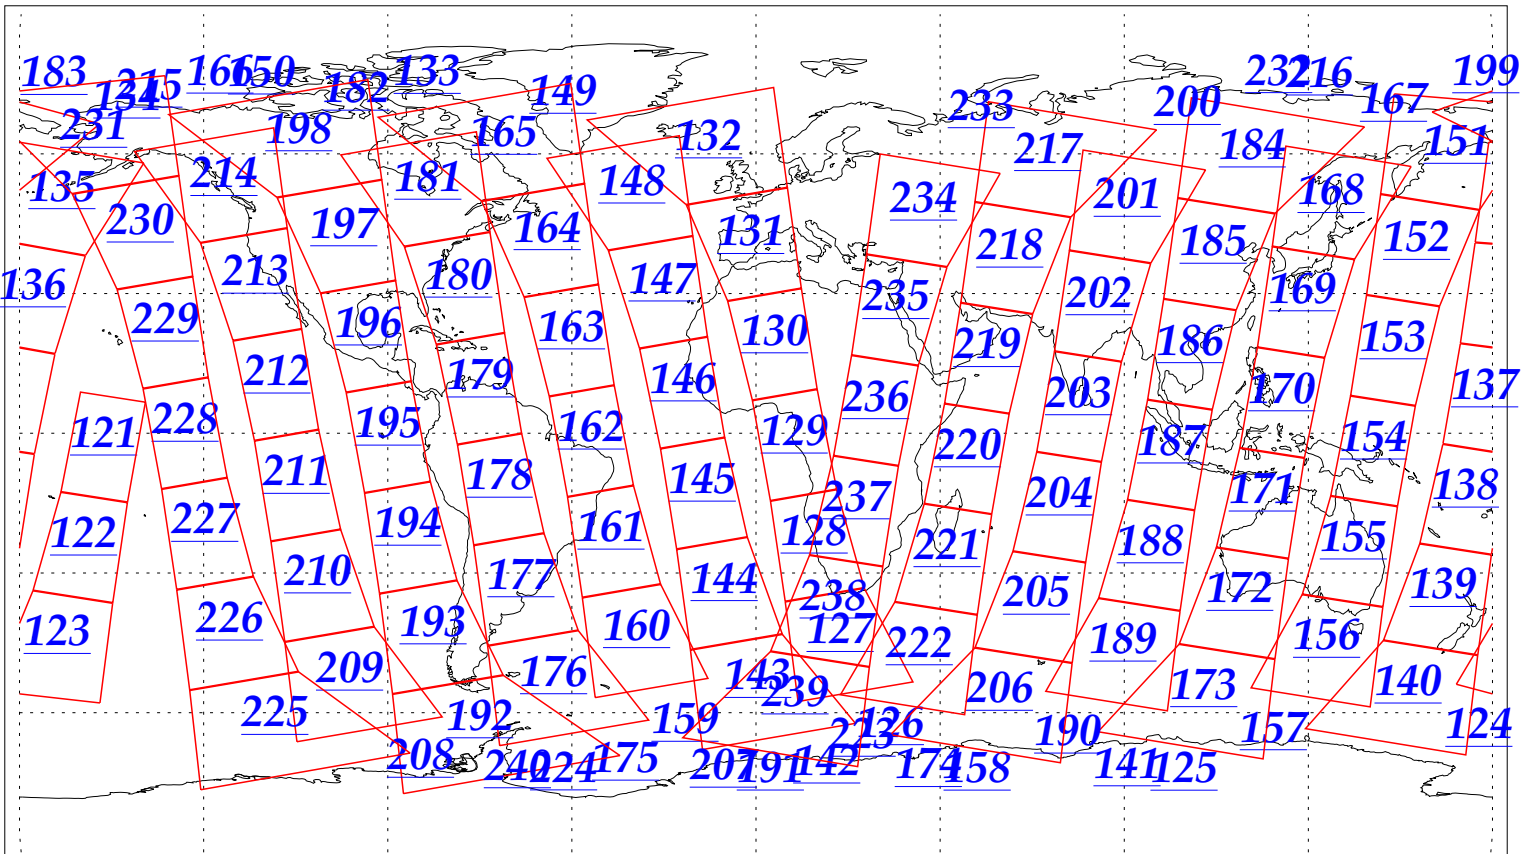

L1B Availability
AMSU Granules: 240
HSB Granules: 240
AIRS Granules: 240

24 Jan 2003
DoY 24
Aqua Day 265
Granules: 1 to 120

Granules: 121 to 240

Legend: AMSU Available, HSB Available, AIRS Available

L1B Availability
AMSU Granules: 240
HSB Granules: 240
AIRS Granules: 240

24 Jan 2003
DoY 24
Aqua Day 265

Ascending Granules

Descending Granules

Legend: AMSU Available, HSB Available, AIRS Available

L1B Availability
AMSU Granules: 240
HSB Granules: 240
AIRS Granules: 240

24 Jan 2003
DoY 24
Aqua Day 265

Northern Hemisphere Granules

Southern Hemisphere Granules

Legend: AMSU Available, HSB Available, **AIRS Available**