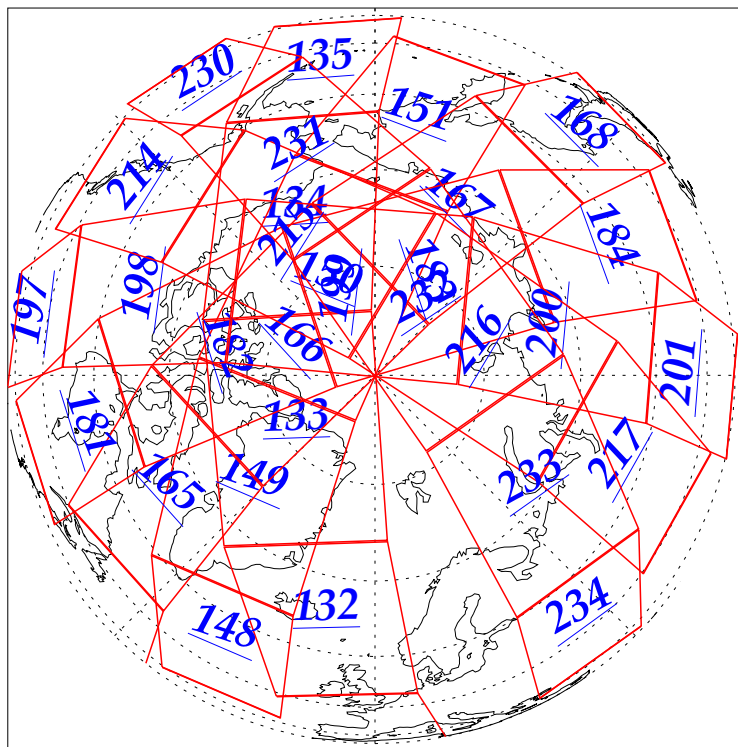

L1B Availability
AMSU Granules: 240
HSB Granules: 240
AIRS Granules: 240

24 Jan 2003
DoY 24
Aqua Day 265
Granules: 1 to 120

Granules: 121 to 240

Legend: AMSU Available, HSB Available, AIRS Available

L1B Availability
AMSU Granules: 240
HSB Granules: 240
AIRS Granules: 240

24 Jan 2003
DoY 24
Aqua Day 265

Ascending Granules

Descending Granules

Legend: AMSU Available, HSB Available, AIRS Available

L1B Availability
AMSU Granules: 240
HSB Granules: 240
AIRS Granules: 240

24 Jan 2003
DoY 24
Aqua Day 265

Northern Hemisphere Granules

Southern Hemisphere Granules

Legend: AMSU Available, HSB Available, **AIRS Available**