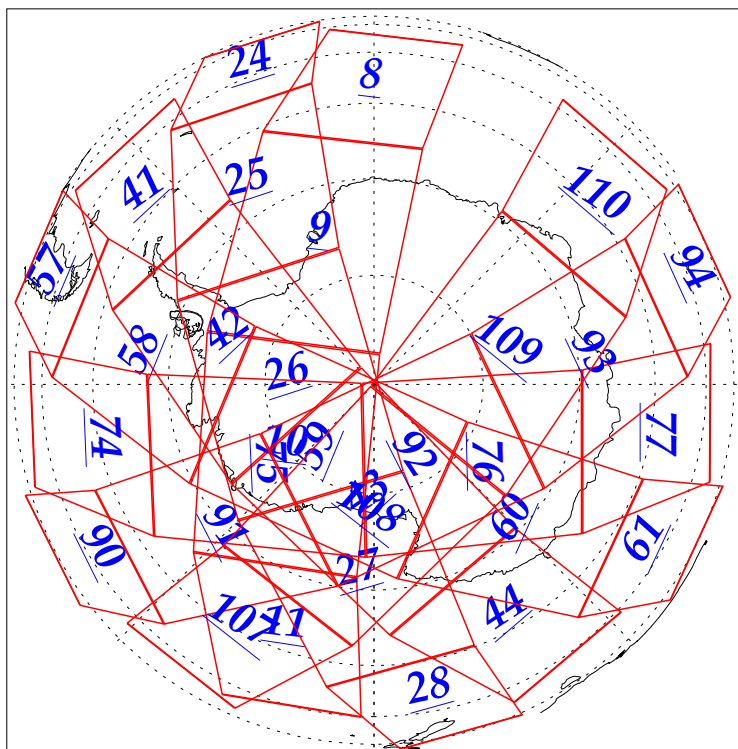

L1B Availability
AMSU Granules: 240
HSB Granules: 240
AIRS Granules: 240

24 Jan 2003
DoY 24
Aqua Day 265
Granules: 1 to 120

Granules: 121 to 240

Legend: AMSU Available, HSB Available, AIRS Available

L1B Availability
AMSU Granules: 240
HSB Granules: 240
AIRS Granules: 240

24 Jan 2003
DoY 24
Aqua Day 265

Ascending Granules

Descending Granules

Legend: AMSU Available, HSB Available, AIRS Available

L1B Availability
AMSU Granules: 240
HSB Granules: 240
AIRS Granules: 240

24 Jan 2003
DoY 24
Aqua Day 265

Northern Hemisphere Granules

Southern Hemisphere Granules

Legend: AMSU Available, HSB Available, **AIRS Available**