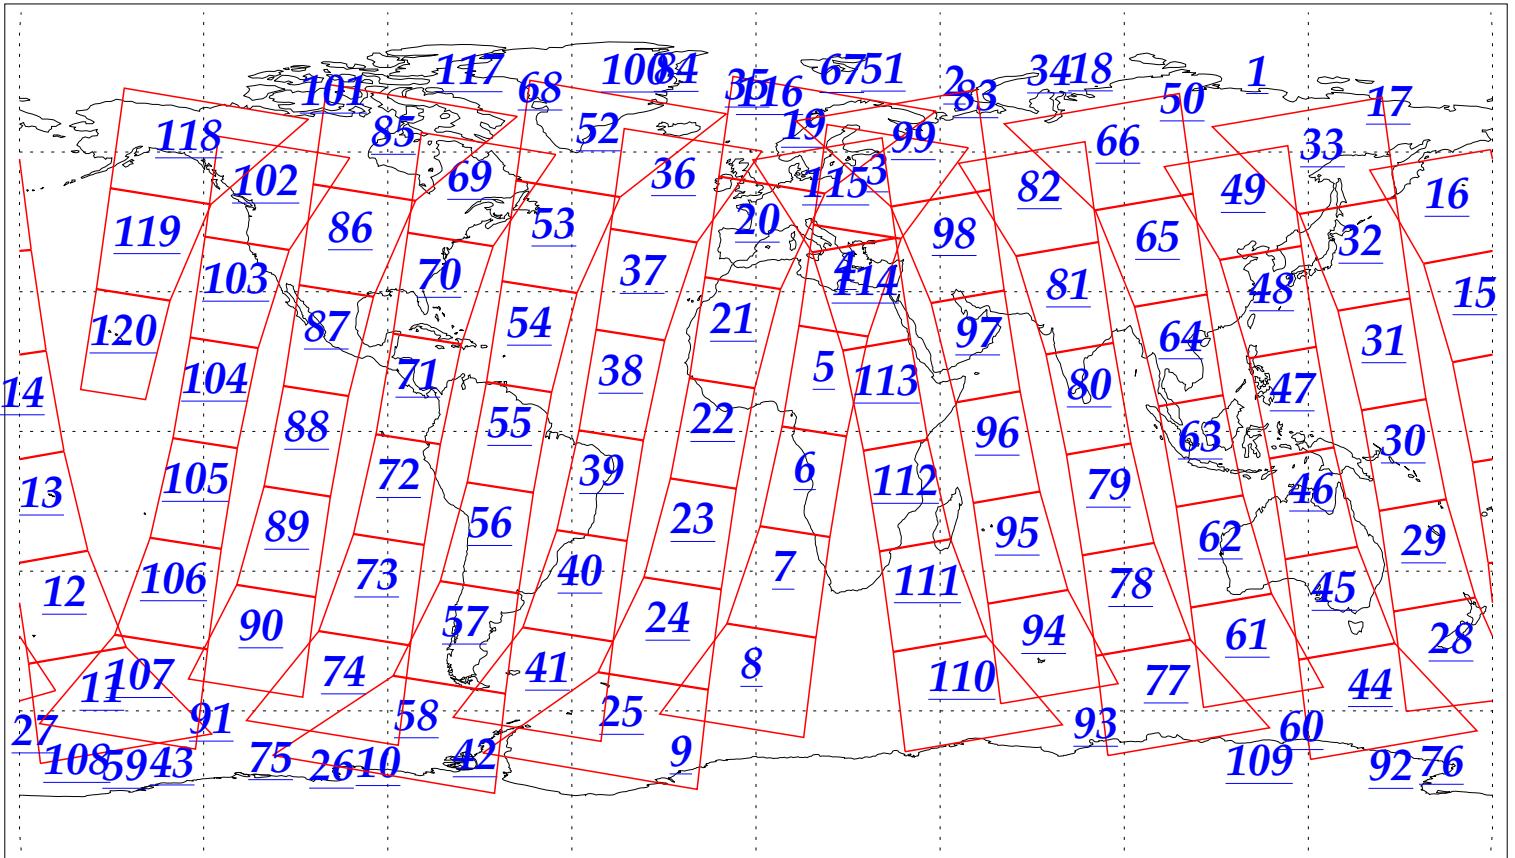

L1B Availability
AMSU Granules: 240
HSB Granules: 240
AIRS Granules: 240

24 Jan 2003
DoY 24
Aqua Day 265
Granules: 1 to 120

Granules: 121 to 240

Legend: AMSU Available, HSB Available, AIRS Available

L1B Availability
AMSU Granules: 240
HSB Granules: 240
AIRS Granules: 240

24 Jan 2003
DoY 24
Aqua Day 265

Ascending Granules

Descending Granules

Legend: AMSU Available, HSB Available, AIRS Available

L1B Availability
AMSU Granules: 240
HSB Granules: 240
AIRS Granules: 240

24 Jan 2003
DoY 24
Aqua Day 265

Northern Hemisphere Granules

Southern Hemisphere Granules

Legend: AMSU Available, HSB Available, **AIRS Available**