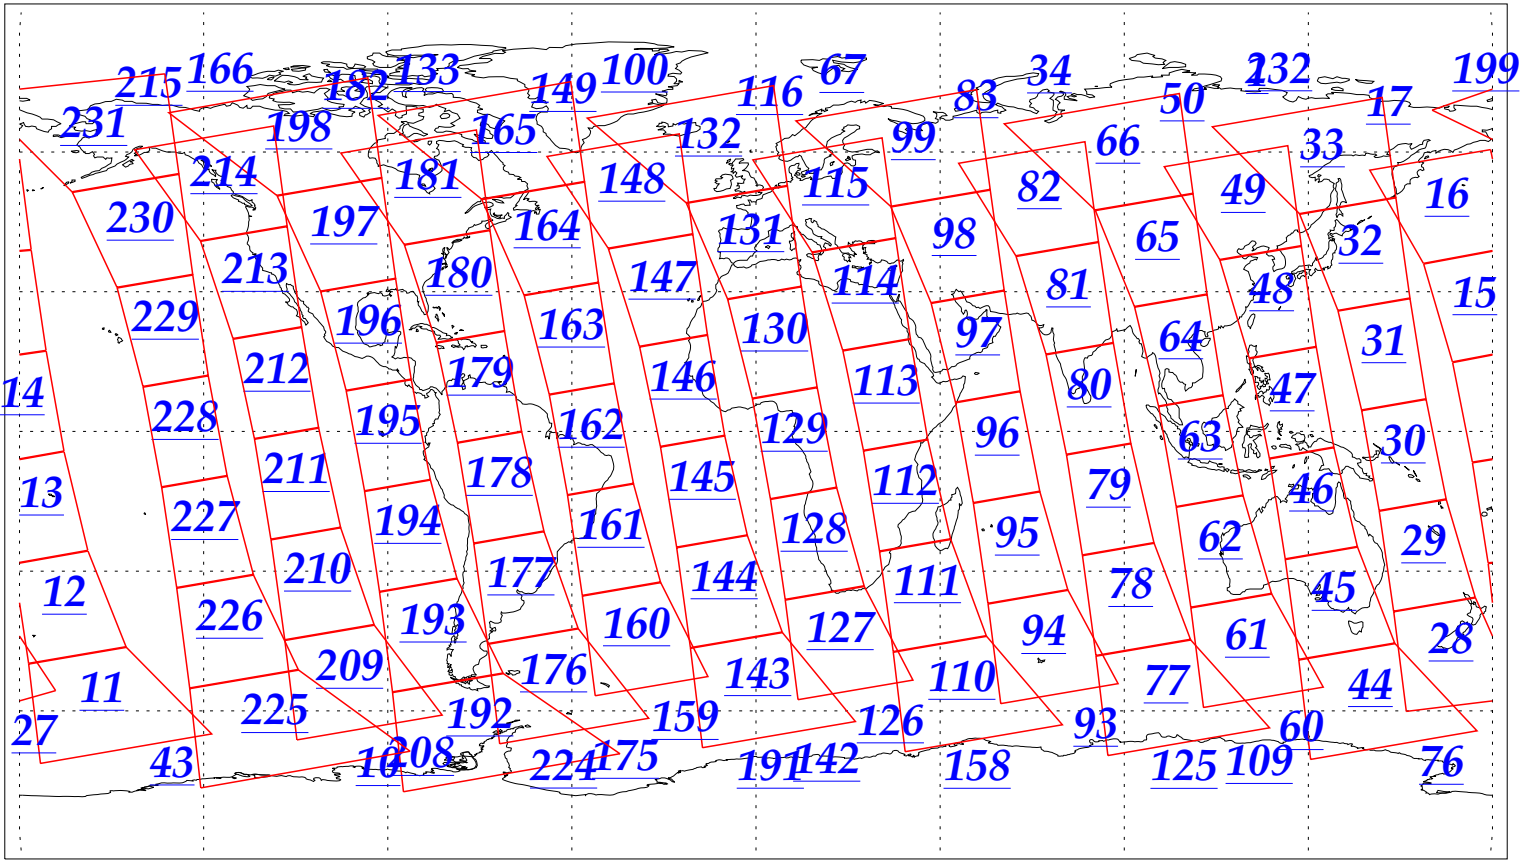

L1B Availability
AMSU Granules: 240
HSB Granules: 240
AIRS Granules: 240

24 Jan 2003
DoY 24
Aqua Day 265
Granules: 1 to 120

Granules: 121 to 240

Legend: AMSU Available, HSB Available, AIRS Available

L1B Availability
AMSU Granules: 240
HSB Granules: 240
AIRS Granules: 240

24 Jan 2003
DoY 24
Aqua Day 265

Ascending Granules

Descending Granules

Legend: AMSU Available, HSB Available, AIRS Available

L1B Availability
AMSU Granules: 240
HSB Granules: 240
AIRS Granules: 240

24 Jan 2003
DoY 24
Aqua Day 265

Northern Hemisphere Granules

Southern Hemisphere Granules

Legend: AMSU Available, HSB Available, **AIRS Available**