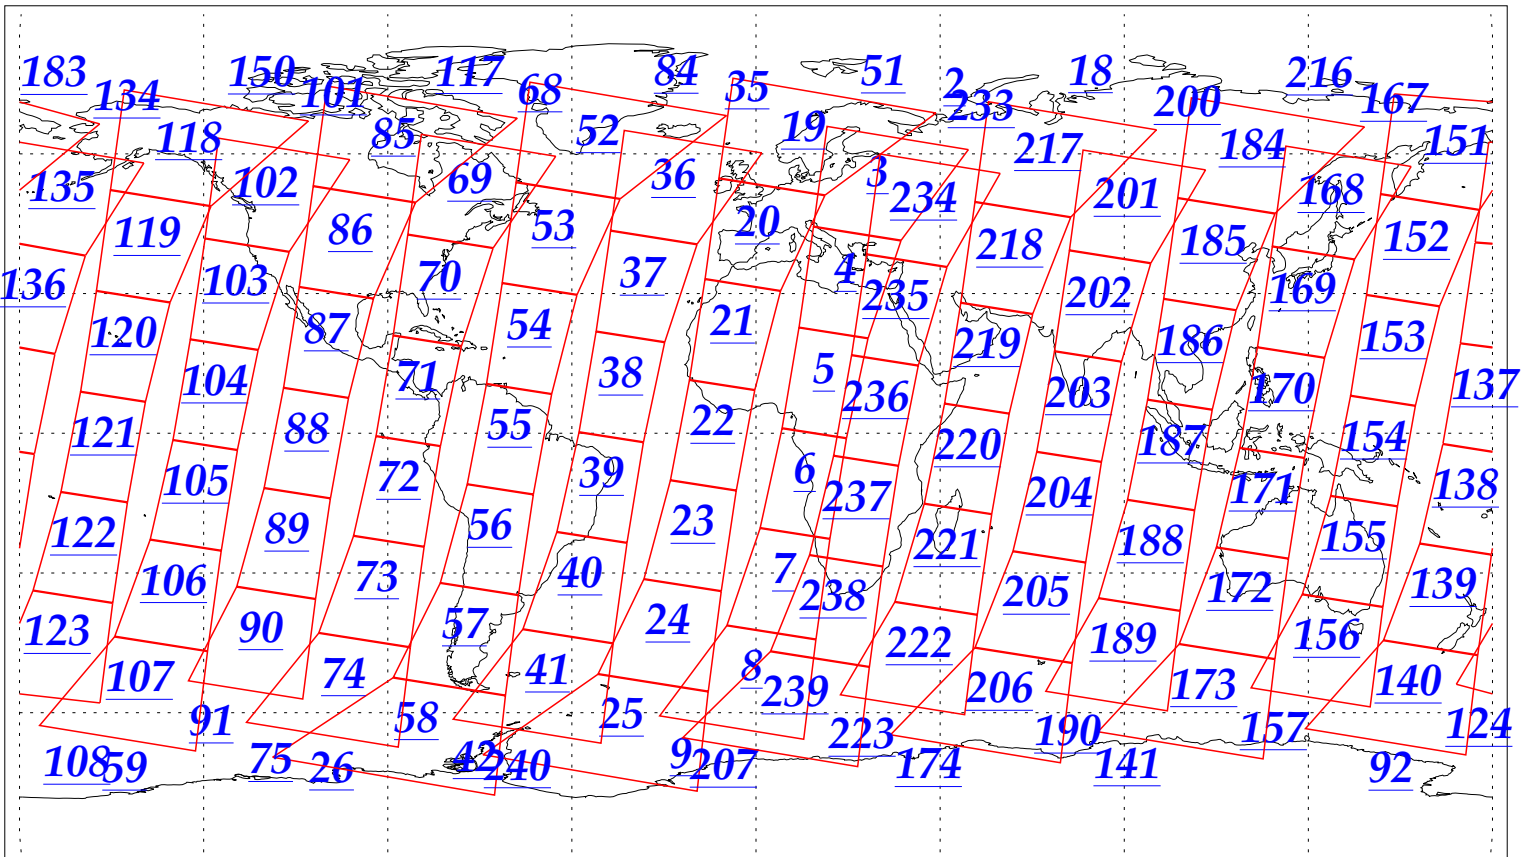

L1B Availability
AMSU Granules: 240
HSB Granules: 240
AIRS Granules: 240

24 Jan 2003
DoY 24
Aqua Day 265
Granules: 1 to 120

Granules: 121 to 240

Legend: AMSU Available, HSB Available, AIRS Available

L1B Availability
AMSU Granules: 240
HSB Granules: 240
AIRS Granules: 240

24 Jan 2003
DoY 24
Aqua Day 265

Ascending Granules

Descending Granules

Legend: AMSU Available, HSB Available, AIRS Available

L1B Availability
AMSU Granules: 240
HSB Granules: 240
AIRS Granules: 240

24 Jan 2003
DoY 24
Aqua Day 265

Northern Hemisphere Granules

Southern Hemisphere Granules

Legend: AMSU Available, HSB Available, **AIRS Available**