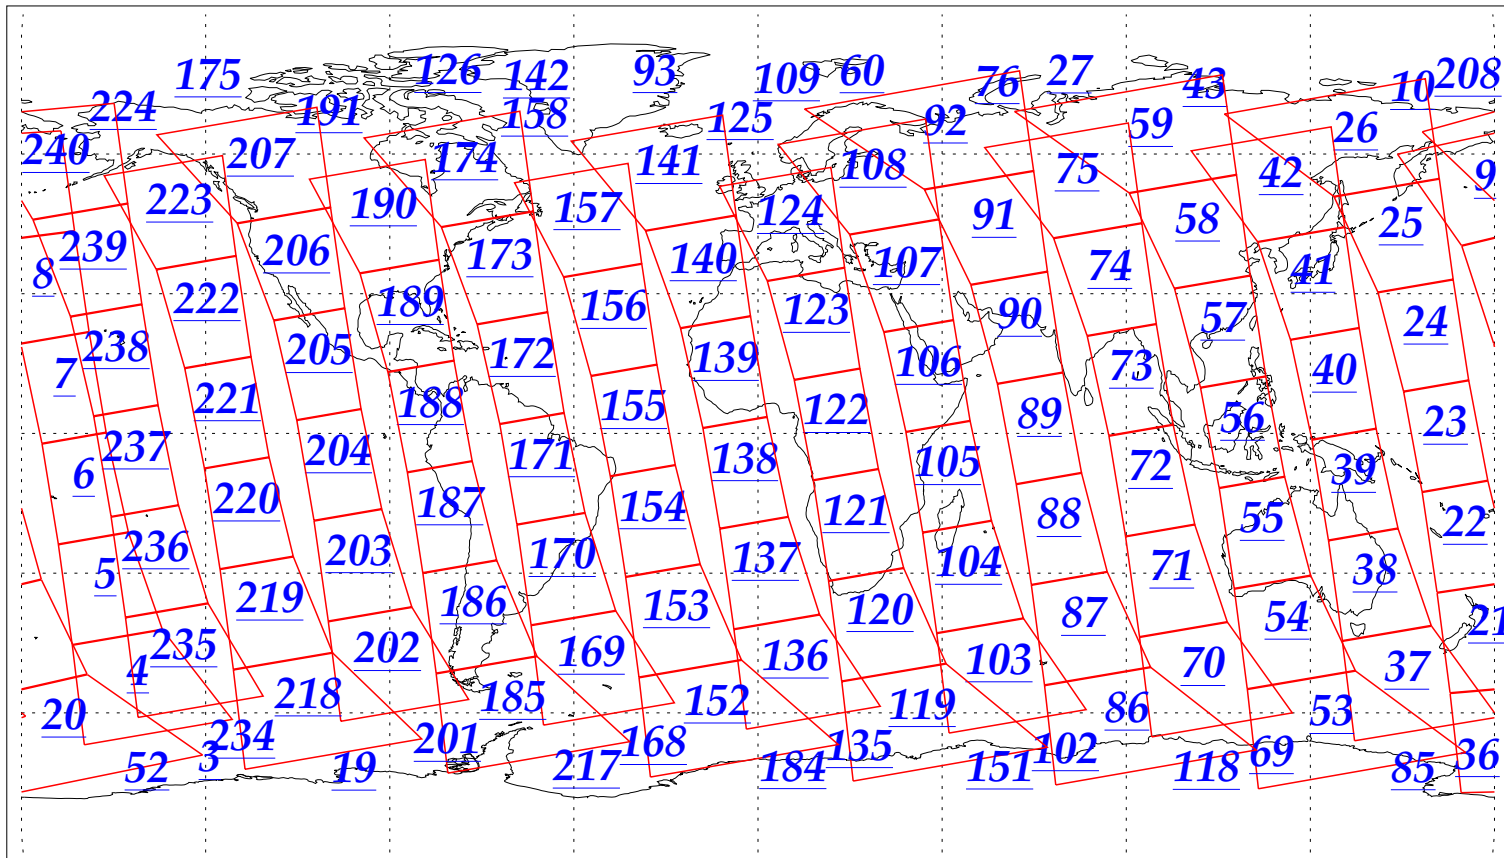

L1B Availability
AMSU Granules: 240
HSB Granules: 240
AIRS Granules: 240

23 Jan 2003
DoY 23
Aqua Day 264
Granules: 1 to 120

Granules: 121 to 240

Legend: AMSU Available, HSB Available, AIRS Available

L1B Availability
AMSU Granules: 240
HSB Granules: 240
AIRS Granules: 240

23 Jan 2003
DoY 23
Aqua Day 264

Ascending Granules

Descending Granules

Legend: AMSU Available, HSB Available, AIRS Available

L1B Availability
AMSU Granules: 240
HSB Granules: 240
AIRS Granules: 240

23 Jan 2003
DoY 23
Aqua Day 264

Northern Hemisphere Granules

Southern Hemisphere Granules

Legend: AMSU Available, HSB Available, **AIRS Available**