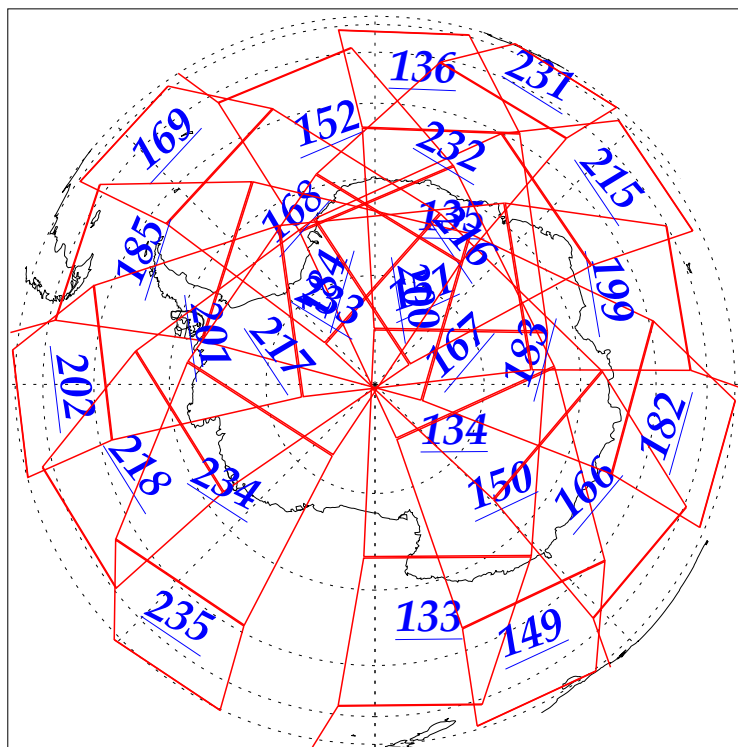

L1B Availability
AMSU Granules: 240
HSB Granules: 240
AIRS Granules: 240

23 Jan 2003
DoY 23
Aqua Day 264
Granules: 1 to 120

Granules: 121 to 240

Legend: AMSU Available, HSB Available, AIRS Available

L1B Availability
AMSU Granules: 240
HSB Granules: 240
AIRS Granules: 240

23 Jan 2003
DoY 23
Aqua Day 264

Ascending Granules

Descending Granules

Legend: AMSU Available, HSB Available, AIRS Available

L1B Availability
AMSU Granules: 240
HSB Granules: 240
AIRS Granules: 240

23 Jan 2003
DoY 23
Aqua Day 264

Northern Hemisphere Granules

Southern Hemisphere Granules

Legend: AMSU Available, HSB Available, **AIRS Available**