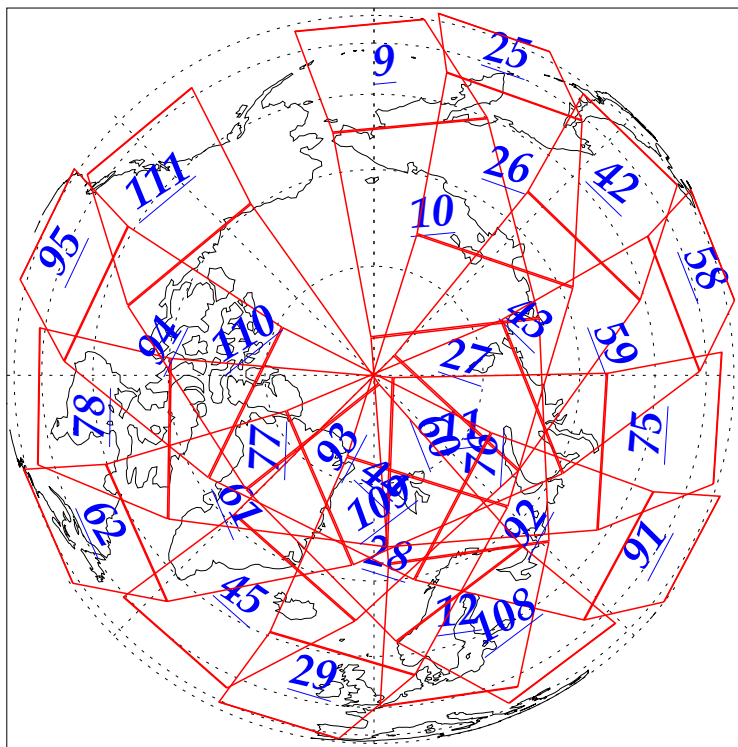

L1B Availability
AMSU Granules: 240
HSB Granules: 240
AIRS Granules: 240

23 Jan 2003
DoY 23
Aqua Day 264
Granules: 1 to 120

Granules: 121 to 240

Legend: AMSU Available, HSB Available, AIRS Available

L1B Availability
AMSU Granules: 240
HSB Granules: 240
AIRS Granules: 240

23 Jan 2003
DoY 23
Aqua Day 264

Ascending Granules

Descending Granules

Legend: AMSU Available, HSB Available, AIRS Available

L1B Availability
AMSU Granules: 240
HSB Granules: 240
AIRS Granules: 240

23 Jan 2003
DoY 23
Aqua Day 264

Northern Hemisphere Granules

Southern Hemisphere Granules

Legend: AMSU Available, HSB Available, **AIRS Available**