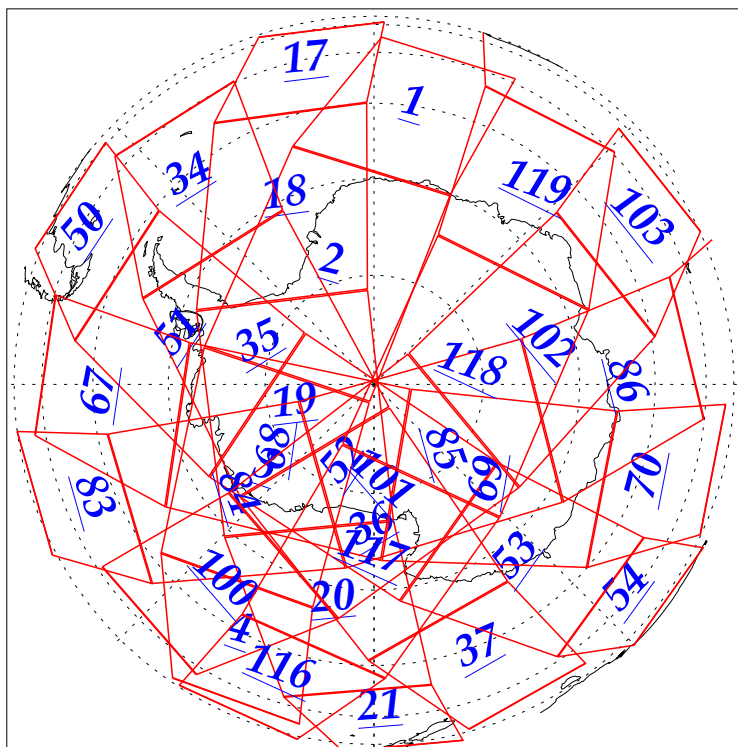

L1B Availability
AMSU Granules: 240
HSB Granules: 240
AIRS Granules: 240

23 Jan 2003
DoY 23
Aqua Day 264
Granules: 1 to 120

Granules: 121 to 240

Legend: AMSU Available, HSB Available, AIRS Available

L1B Availability
AMSU Granules: 240
HSB Granules: 240
AIRS Granules: 240

23 Jan 2003
DoY 23
Aqua Day 264

Ascending Granules

Descending Granules

Legend: AMSU Available, HSB Available, AIRS Available

L1B Availability
AMSU Granules: 240
HSB Granules: 240
AIRS Granules: 240

23 Jan 2003
DoY 23
Aqua Day 264

Northern Hemisphere Granules

Southern Hemisphere Granules

Legend: AMSU Available, HSB Available, **AIRS Available**