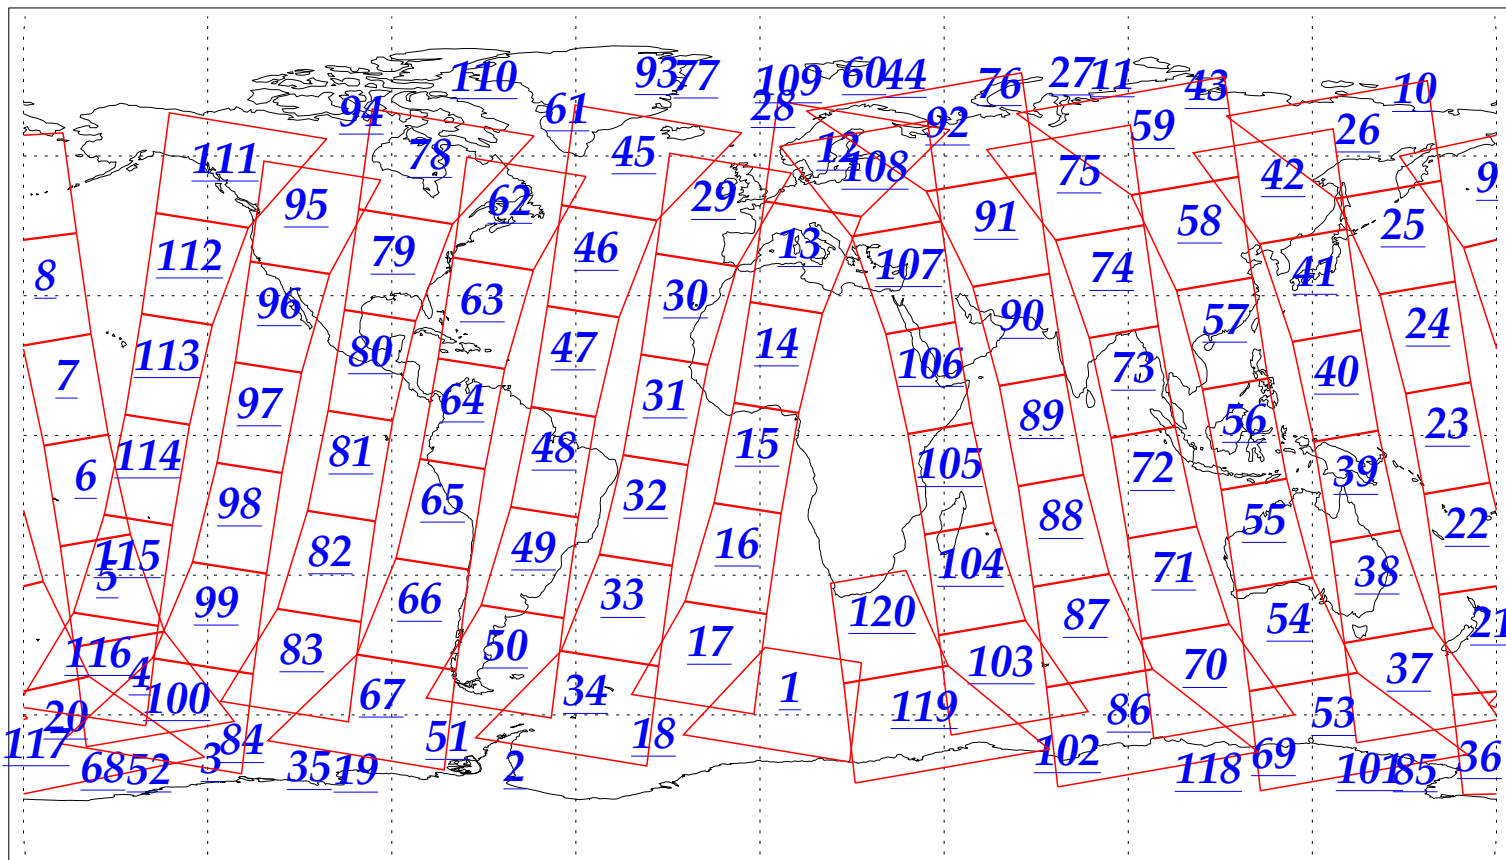

L1B Availability
AMSU Granules: 240
HSB Granules: 240
AIRS Granules: 240

23 Jan 2003
DoY 23
Aqua Day 264
Granules: 1 to 120

Granules: 121 to 240

Legend: AMSU Available, HSB Available, AIRS Available

L1B Availability
AMSU Granules: 240
HSB Granules: 240
AIRS Granules: 240

23 Jan 2003
DoY 23
Aqua Day 264

Ascending Granules

Descending Granules

Legend: AMSU Available, HSB Available, AIRS Available

L1B Availability
AMSU Granules: 240
HSB Granules: 240
AIRS Granules: 240

23 Jan 2003
DoY 23
Aqua Day 264

Northern Hemisphere Granules

Southern Hemisphere Granules

Legend: AMSU Available, HSB Available, **AIRS Available**