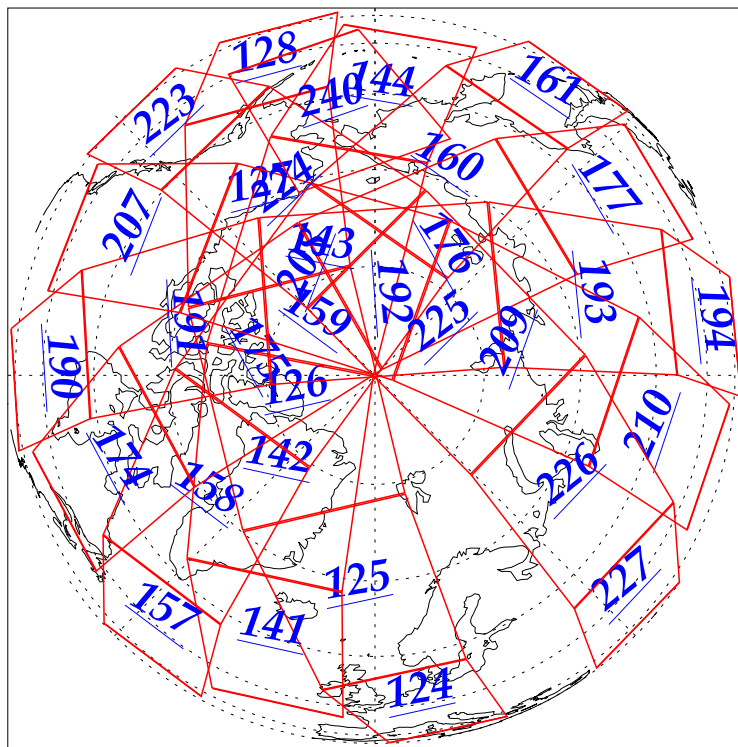

L1B Availability
AMSU Granules: 240
HSB Granules: 240
AIRS Granules: 240

23 Jan 2003
DoY 23
Aqua Day 264
Granules: 1 to 120

Granules: 121 to 240

Legend: AMSU Available, HSB Available, AIRS Available

L1B Availability
AMSU Granules: 240
HSB Granules: 240
AIRS Granules: 240

23 Jan 2003
DoY 23
Aqua Day 264

Ascending Granules

Descending Granules

Legend: AMSU Available, HSB Available, AIRS Available

L1B Availability
AMSU Granules: 240
HSB Granules: 240
AIRS Granules: 240

23 Jan 2003
DoY 23
Aqua Day 264

Northern Hemisphere Granules

Southern Hemisphere Granules

Legend: AMSU Available, HSB Available, **AIRS Available**