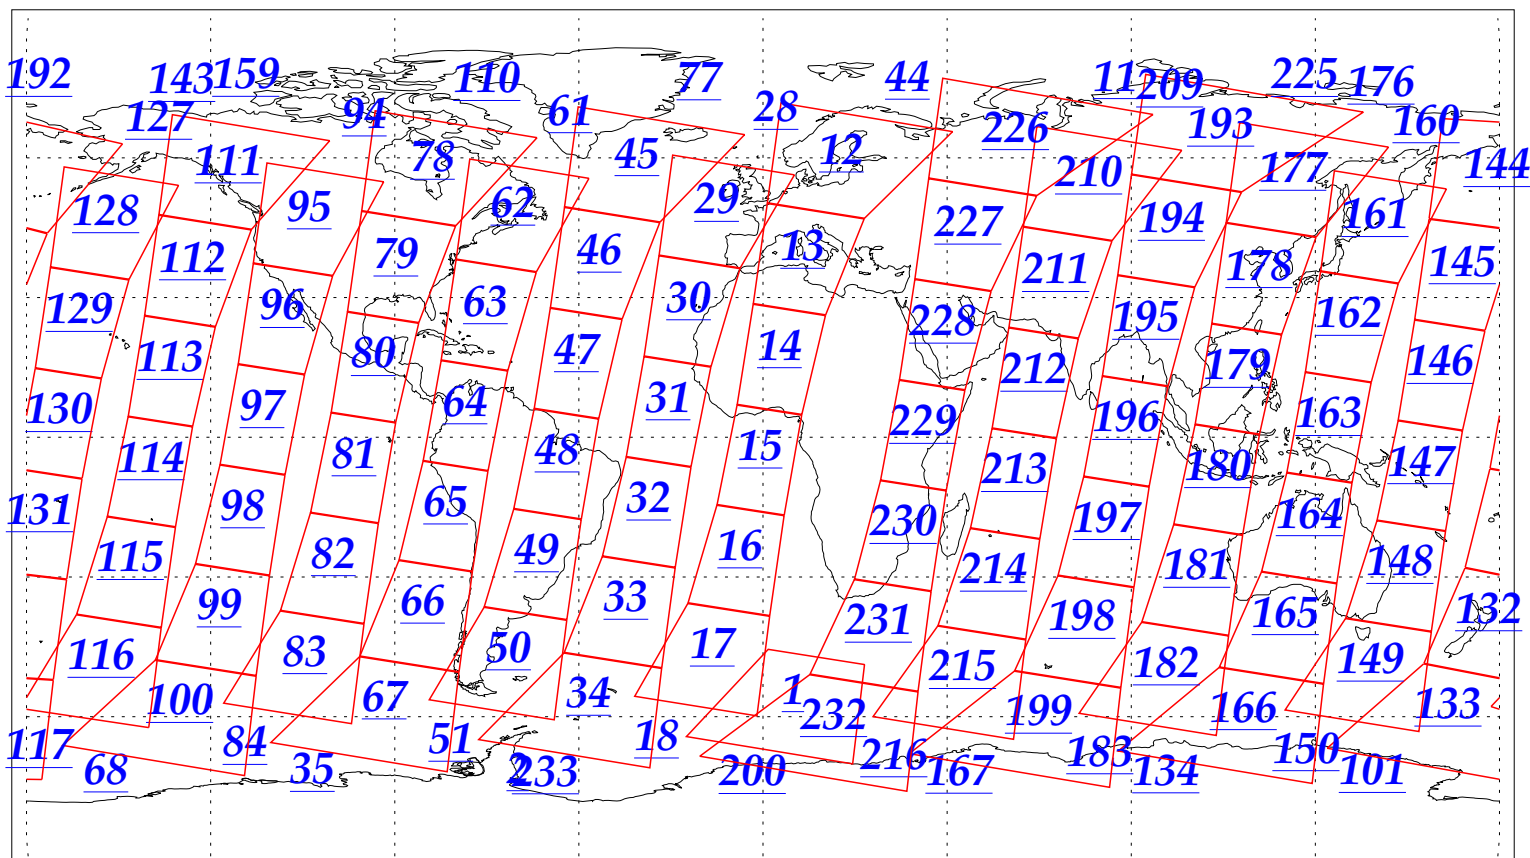

L1B Availability
AMSU Granules: 240
HSB Granules: 240
AIRS Granules: 240

23 Jan 2003
DoY 23
Aqua Day 264
Granules: 1 to 120

Granules: 121 to 240

Legend: AMSU Available, HSB Available, AIRS Available

L1B Availability
AMSU Granules: 240
HSB Granules: 240
AIRS Granules: 240

23 Jan 2003
DoY 23
Aqua Day 264

Ascending Granules

Descending Granules

Legend: AMSU Available, HSB Available, AIRS Available

L1B Availability
AMSU Granules: 240
HSB Granules: 240
AIRS Granules: 240

23 Jan 2003
DoY 23
Aqua Day 264

Northern Hemisphere Granules

Southern Hemisphere Granules

Legend: AMSU Available, HSB Available, **AIRS Available**