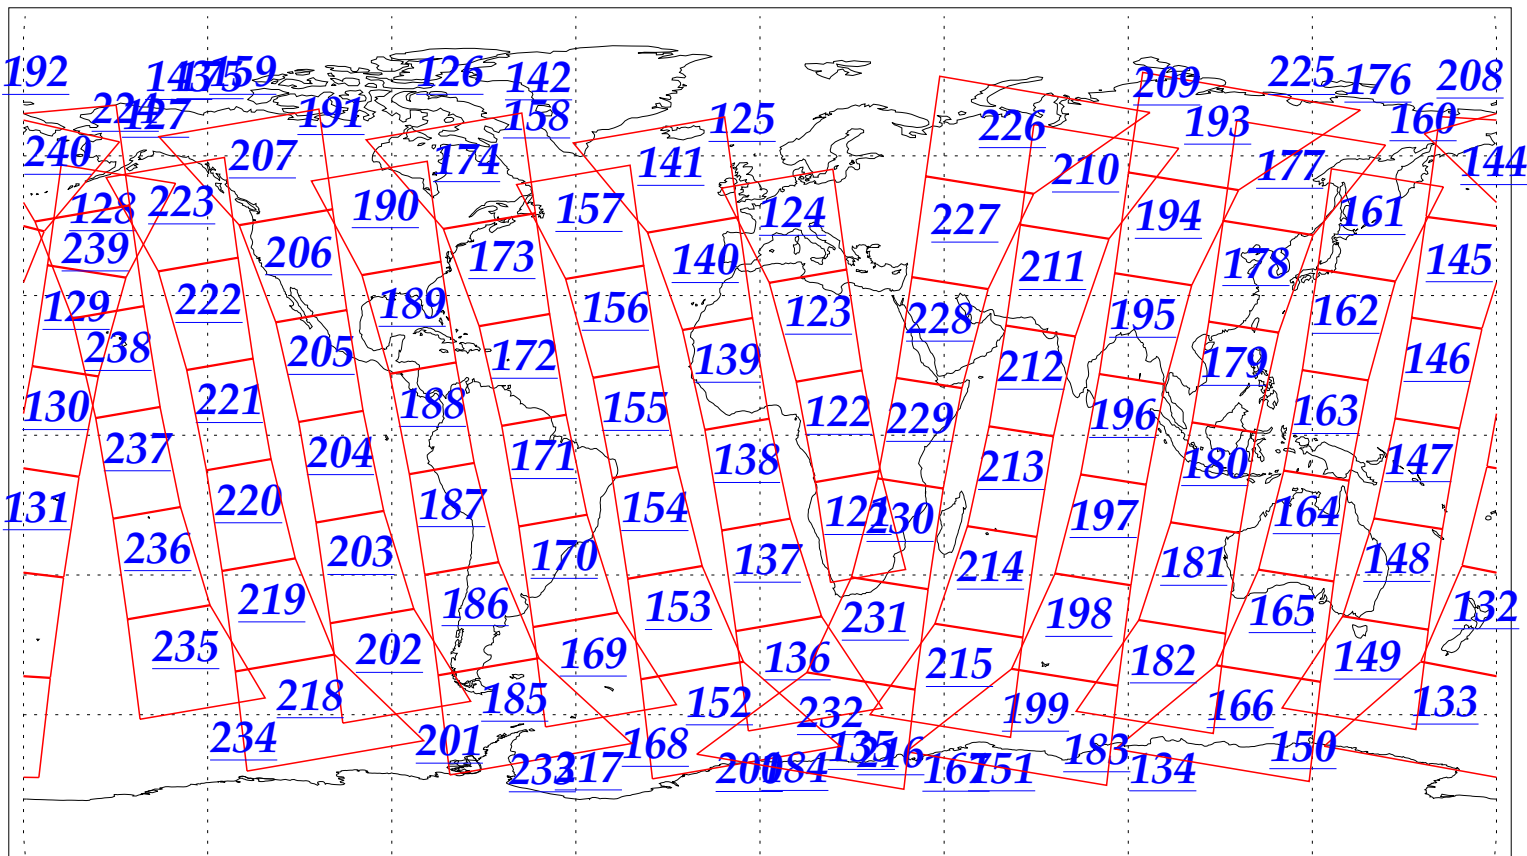

L1B Availability
AMSU Granules: 240
HSB Granules: 240
AIRS Granules: 240

23 Jan 2003
DoY 23
Aqua Day 264
Granules: 1 to 120

Granules: 121 to 240

Legend: AMSU Available, HSB Available, AIRS Available

L1B Availability
AMSU Granules: 240
HSB Granules: 240
AIRS Granules: 240

23 Jan 2003
DoY 23
Aqua Day 264

Ascending Granules

Descending Granules

Legend: AMSU Available, HSB Available, AIRS Available

L1B Availability
AMSU Granules: 240
HSB Granules: 240
AIRS Granules: 240

23 Jan 2003
DoY 23
Aqua Day 264

Northern Hemisphere Granules

Southern Hemisphere Granules

Legend: AMSU Available, HSB Available, **AIRS Available**