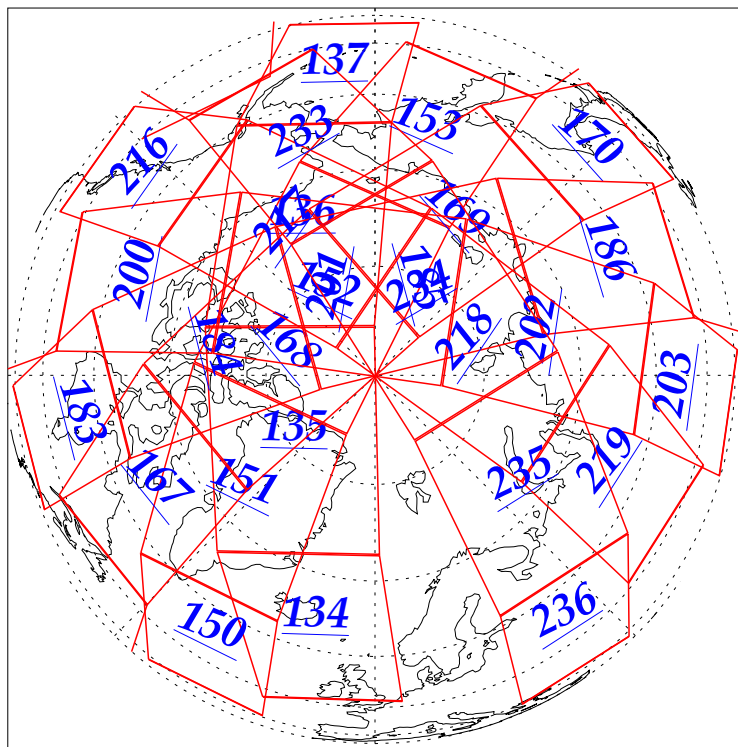

L1B Availability  
AMSU Granules: 240  
HSB Granules: 240  
AIRS Granules: 240

22 Jan 2003  
DoY 22  
Aqua Day 263  
Granules: 1 to 120

Granules: 121 to 240

Legend: AMSU Available, HSB Available, AIRS Available

L1B Availability  
AMSU Granules: 240  
HSB Granules: 240  
AIRS Granules: 240

22 Jan 2003  
DoY 22  
Aqua Day 263

Ascending Granules

Descending Granules

Legend: AMSU Available, HSB Available, AIRS Available

L1B Availability  
 AMSU Granules: 240  
 HSB Granules: 240  
 AIRS Granules: 240

22 Jan 2003  
 DoY 22  
 Aqua Day 263

Northern Hemisphere Granules

Southern Hemisphere Granules

Legend: AMSU Available, HSB Available, AIRS Available