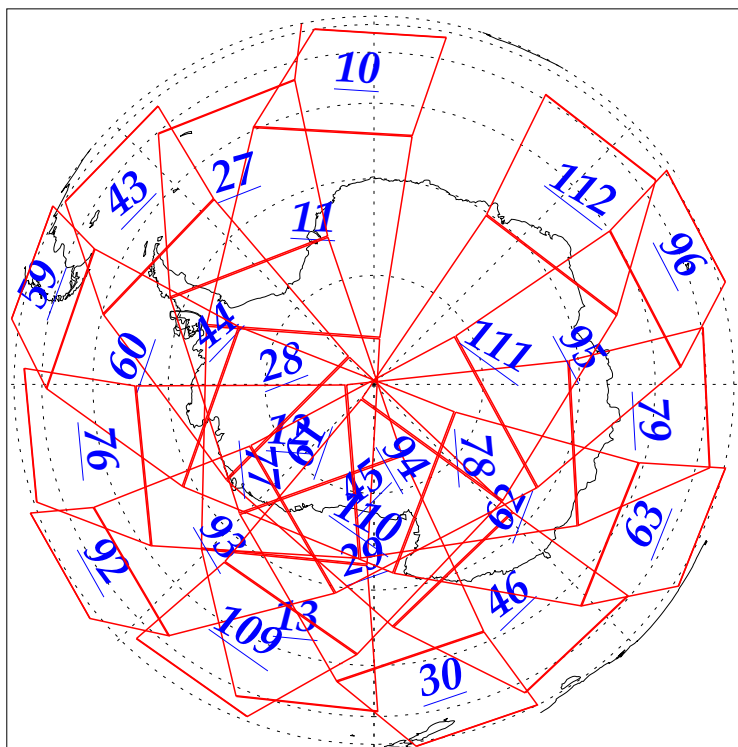

L1B Availability  
AMSU Granules: 240  
HSB Granules: 240  
AIRS Granules: 240

22 Jan 2003  
DoY 22  
Aqua Day 263  
Granules: 1 to 120

Granules: 121 to 240

Legend: AMSU Available, HSB Available, AIRS Available

L1B Availability  
AMSU Granules: 240  
HSB Granules: 240  
AIRS Granules: 240

22 Jan 2003  
DoY 22  
Aqua Day 263

Ascending Granules

Descending Granules

Legend: AMSU Available, HSB Available, AIRS Available

L1B Availability  
 AMSU Granules: 240  
 HSB Granules: 240  
 AIRS Granules: 240

22 Jan 2003  
 DoY 22  
 Aqua Day 263

Northern Hemisphere Granules

Southern Hemisphere Granules

Legend: AMSU Available, HSB Available, AIRS Available