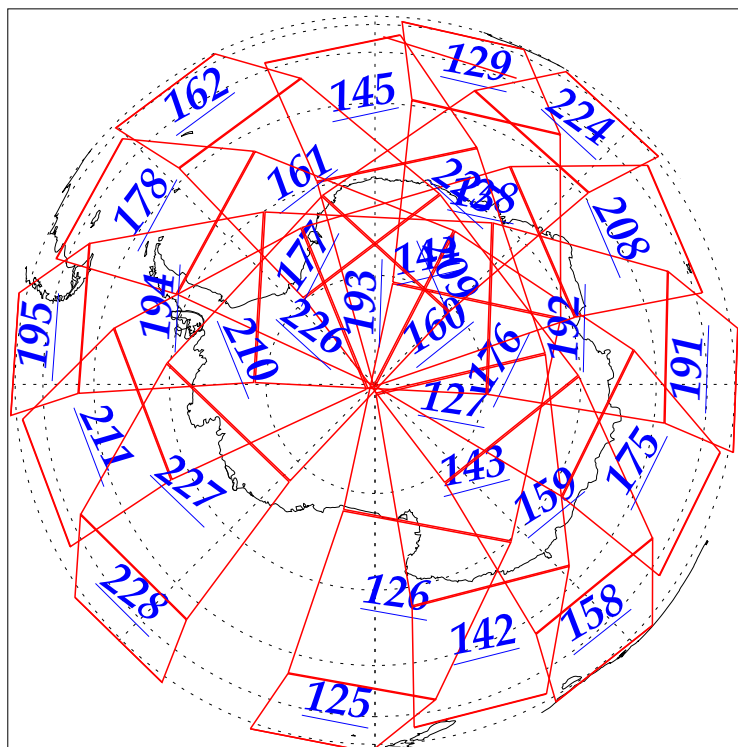

L1B Availability  
AMSU Granules: 240  
HSB Granules: 240  
AIRS Granules: 240

22 Jan 2003  
DoY 22  
Aqua Day 263  
Granules: 1 to 120

Granules: 121 to 240

Legend: AMSU Available, HSB Available, AIRS Available

L1B Availability  
AMSU Granules: 240  
HSB Granules: 240  
AIRS Granules: 240

22 Jan 2003  
DoY 22  
Aqua Day 263

Ascending Granules

Descending Granules

Legend: AMSU Available, HSB Available, AIRS Available

L1B Availability  
 AMSU Granules: 240  
 HSB Granules: 240  
 AIRS Granules: 240

22 Jan 2003  
 DoY 22  
 Aqua Day 263

Northern Hemisphere Granules

Southern Hemisphere Granules

Legend: AMSU Available, HSB Available, AIRS Available