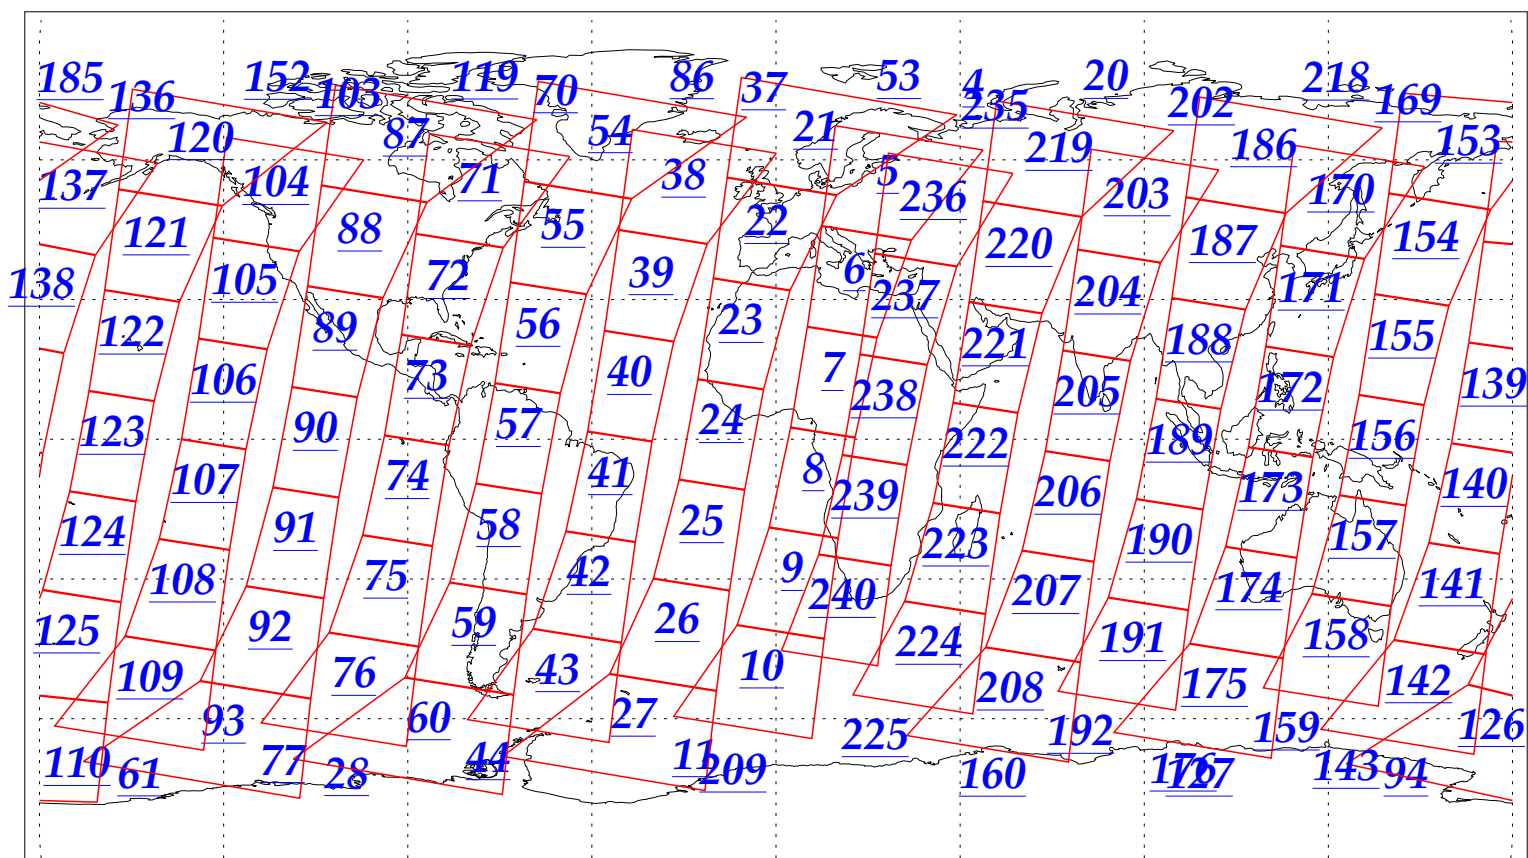

L1B Availability  
AMSU Granules: 240  
HSB Granules: 240  
AIRS Granules: 240

22 Jan 2003  
DoY 22  
Aqua Day 263  
Granules: 1 to 120

Granules: 121 to 240

Legend: AMSU Available, HSB Available, AIRS Available

L1B Availability  
AMSU Granules: 240  
HSB Granules: 240  
AIRS Granules: 240

22 Jan 2003  
DoY 22  
Aqua Day 263

Ascending Granules

Descending Granules

Legend: AMSU Available, HSB Available, AIRS Available

L1B Availability  
 AMSU Granules: 240  
 HSB Granules: 240  
 AIRS Granules: 240

22 Jan 2003  
 DoY 22  
 Aqua Day 263

Northern Hemisphere Granules

Southern Hemisphere Granules

Legend: AMSU Available, HSB Available, AIRS Available