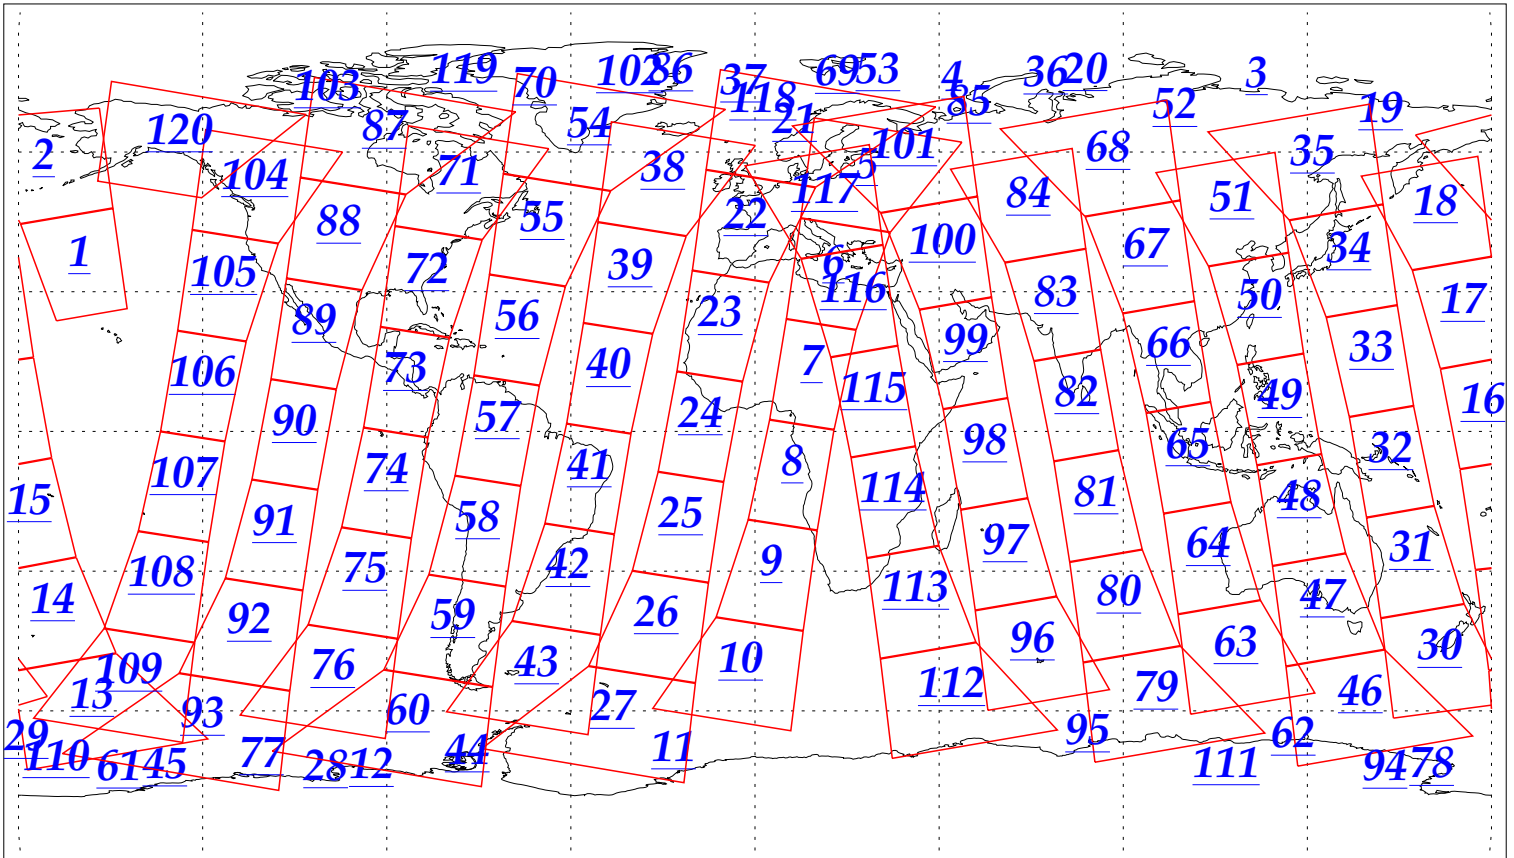

L1B Availability  
AMSU Granules: 240  
HSB Granules: 240  
AIRS Granules: 240

22 Jan 2003  
DoY 22  
Aqua Day 263  
Granules: 1 to 120

Granules: 121 to 240

Legend: AMSU Available, HSB Available, AIRS Available

L1B Availability  
AMSU Granules: 240  
HSB Granules: 240  
AIRS Granules: 240

22 Jan 2003  
DoY 22  
Aqua Day 263

Ascending Granules

Descending Granules

Legend: AMSU Available, HSB Available, AIRS Available

L1B Availability  
 AMSU Granules: 240  
 HSB Granules: 240  
 AIRS Granules: 240

22 Jan 2003  
 DoY 22  
 Aqua Day 263

Northern Hemisphere Granules

Southern Hemisphere Granules

Legend: AMSU Available, HSB Available, AIRS Available