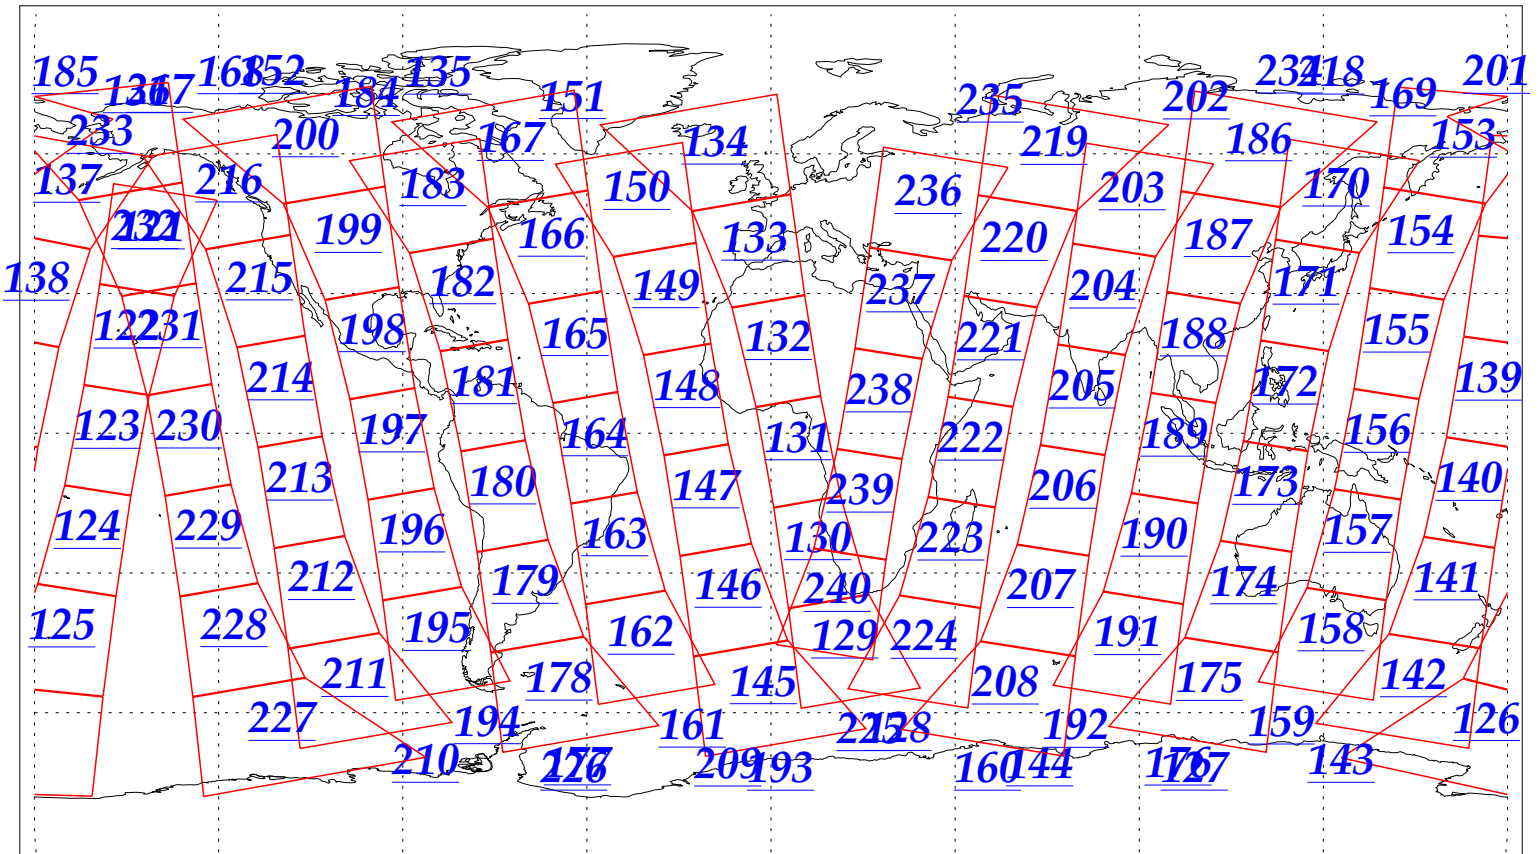

L1B Availability  
AMSU Granules: 240  
HSB Granules: 240  
AIRS Granules: 240

22 Jan 2003  
DoY 22  
Aqua Day 263  
Granules: 1 to 120

Granules: 121 to 240

Legend: AMSU Available, HSB Available, AIRS Available

L1B Availability  
AMSU Granules: 240  
HSB Granules: 240  
AIRS Granules: 240

22 Jan 2003  
DoY 22  
Aqua Day 263

Ascending Granules

Descending Granules

Legend: AMSU Available, HSB Available, AIRS Available

L1B Availability  
 AMSU Granules: 240  
 HSB Granules: 240  
 AIRS Granules: 240

22 Jan 2003  
 DoY 22  
 Aqua Day 263

Northern Hemisphere Granules

Southern Hemisphere Granules

Legend: AMSU Available, HSB Available, AIRS Available