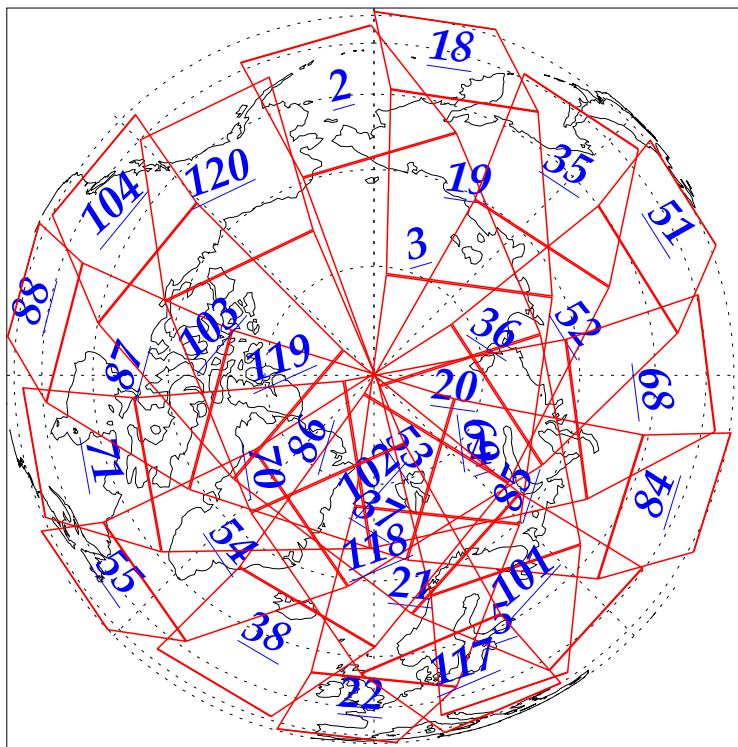

L1B Availability  
AMSU Granules: 240  
HSB Granules: 240  
AIRS Granules: 240

22 Jan 2003  
DoY 22  
Aqua Day 263  
Granules: 1 to 120

Granules: 121 to 240

Legend: AMSU Available, HSB Available, AIRS Available

L1B Availability  
AMSU Granules: 240  
HSB Granules: 240  
AIRS Granules: 240

22 Jan 2003  
DoY 22  
Aqua Day 263

Ascending Granules

Descending Granules

Legend: AMSU Available, HSB Available, AIRS Available

L1B Availability  
 AMSU Granules: 240  
 HSB Granules: 240  
 AIRS Granules: 240

22 Jan 2003  
 DoY 22  
 Aqua Day 263

Northern Hemisphere Granules

Southern Hemisphere Granules

Legend: AMSU Available, HSB Available, AIRS Available