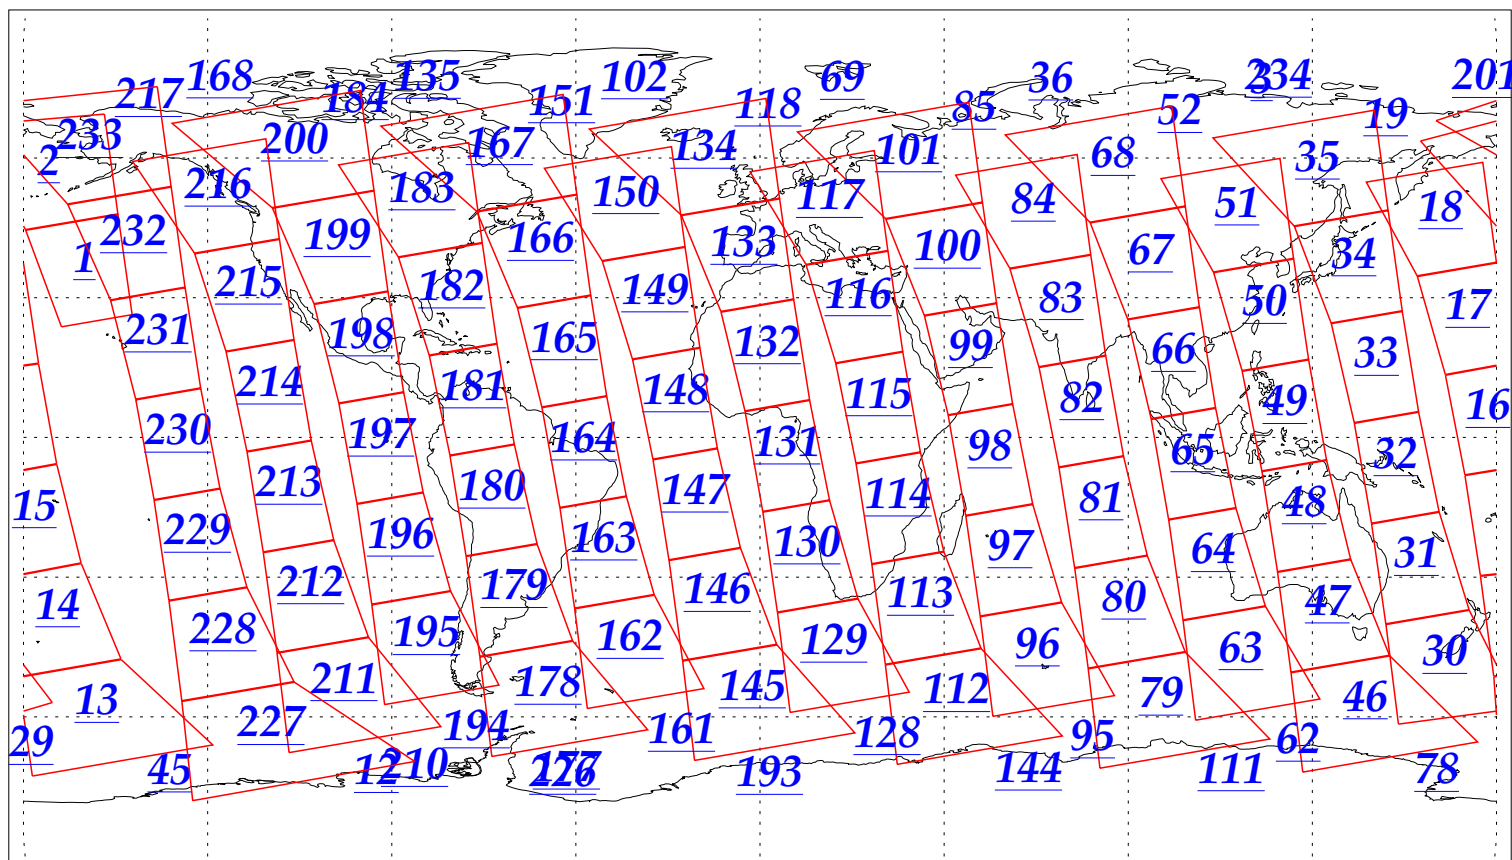

L1B Availability  
AMSU Granules: 240  
HSB Granules: 240  
AIRS Granules: 240

22 Jan 2003  
DoY 22  
Aqua Day 263  
Granules: 1 to 120

Granules: 121 to 240

Legend: AMSU Available, HSB Available, AIRS Available

L1B Availability  
AMSU Granules: 240  
HSB Granules: 240  
AIRS Granules: 240

22 Jan 2003  
DoY 22  
Aqua Day 263

Ascending Granules

Descending Granules

Legend: AMSU Available, HSB Available, AIRS Available

L1B Availability  
 AMSU Granules: 240  
 HSB Granules: 240  
 AIRS Granules: 240

22 Jan 2003  
 DoY 22  
 Aqua Day 263

Northern Hemisphere Granules

Southern Hemisphere Granules

Legend: AMSU Available, HSB Available, AIRS Available