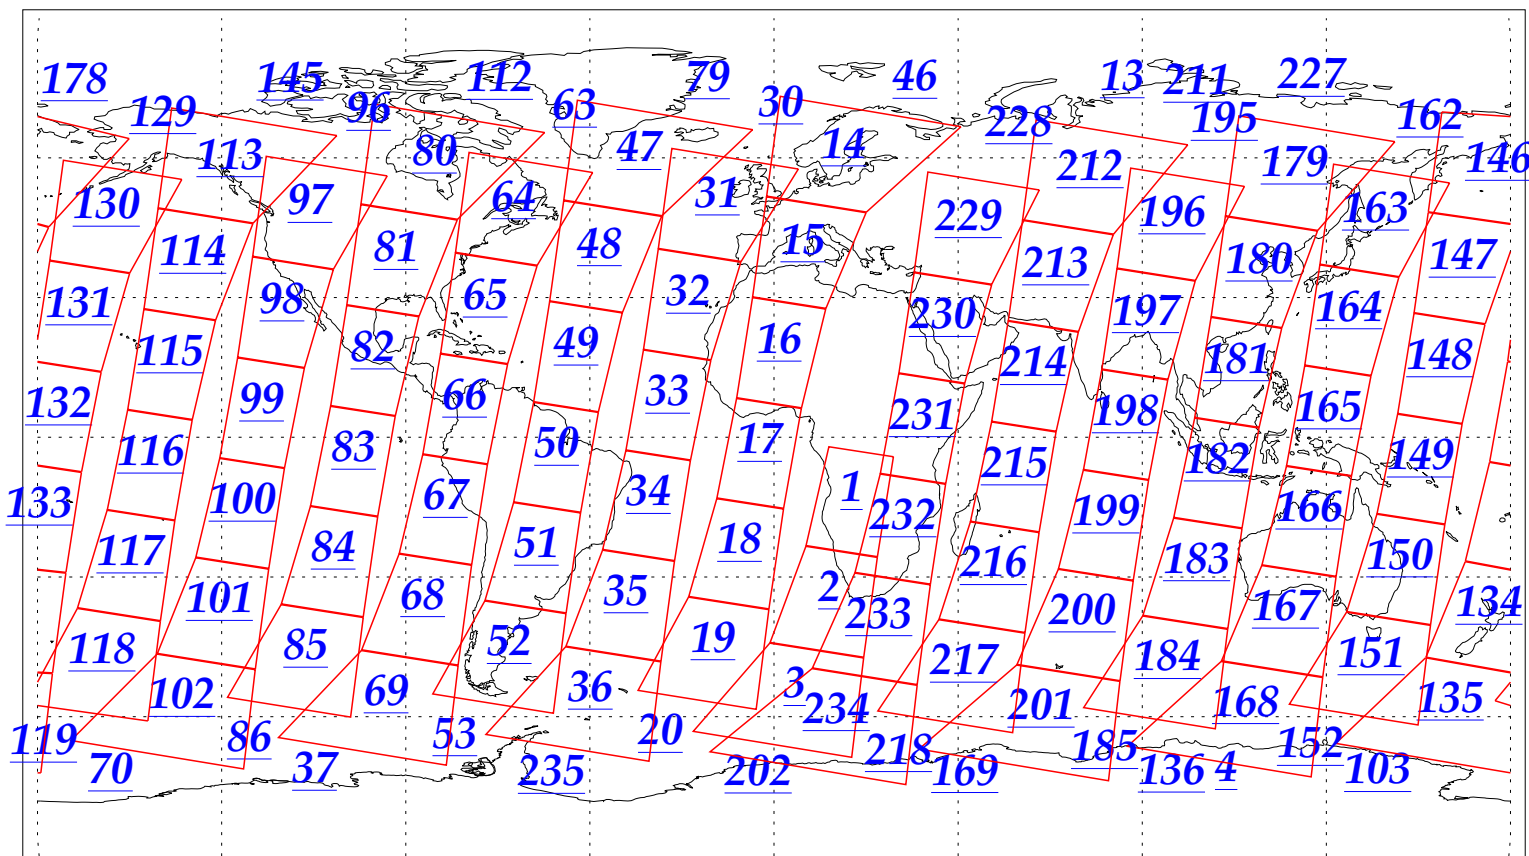

L1B Availability
AMSU Granules: 240
HSB Granules: 240
AIRS Granules: 240

21 Jan 2003
DoY 21
Aqua Day 262
Granules: 1 to 120

Granules: 121 to 240

Legend: AMSU Available, HSB Available, AIRS Available

L1B Availability
AMSU Granules: 240
HSB Granules: 240
AIRS Granules: 240

21 Jan 2003
DoY 21
Aqua Day 262

Ascending Granules

Descending Granules

Legend: AMSU Available, HSB Available, AIRS Available

L1B Availability
 AMSU Granules: 240
 HSB Granules: 240
 AIRS Granules: 240

21 Jan 2003
 DoY 21
 Aqua Day 262

Northern Hemisphere Granules

Southern Hemisphere Granules

Legend: AMSU Available, HSB Available, AIRS Available