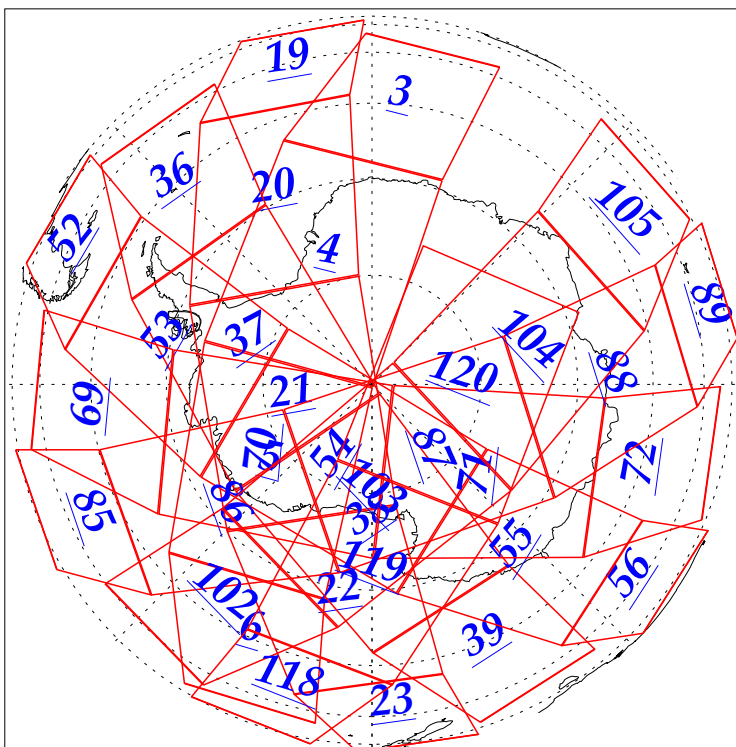

L1B Availability
AMSU Granules: 240
HSB Granules: 240
AIRS Granules: 240

21 Jan 2003
DoY 21
Aqua Day 262
Granules: 1 to 120

Granules: 121 to 240

Legend: AMSU Available, HSB Available, AIRS Available

L1B Availability
AMSU Granules: 240
HSB Granules: 240
AIRS Granules: 240

21 Jan 2003
DoY 21
Aqua Day 262

Ascending Granules

Descending Granules

Legend: AMSU Available, HSB Available, AIRS Available

L1B Availability
 AMSU Granules: 240
 HSB Granules: 240
 AIRS Granules: 240

21 Jan 2003
 DoY 21
 Aqua Day 262

Northern Hemisphere Granules

Southern Hemisphere Granules

Legend: AMSU Available, HSB Available, AIRS Available