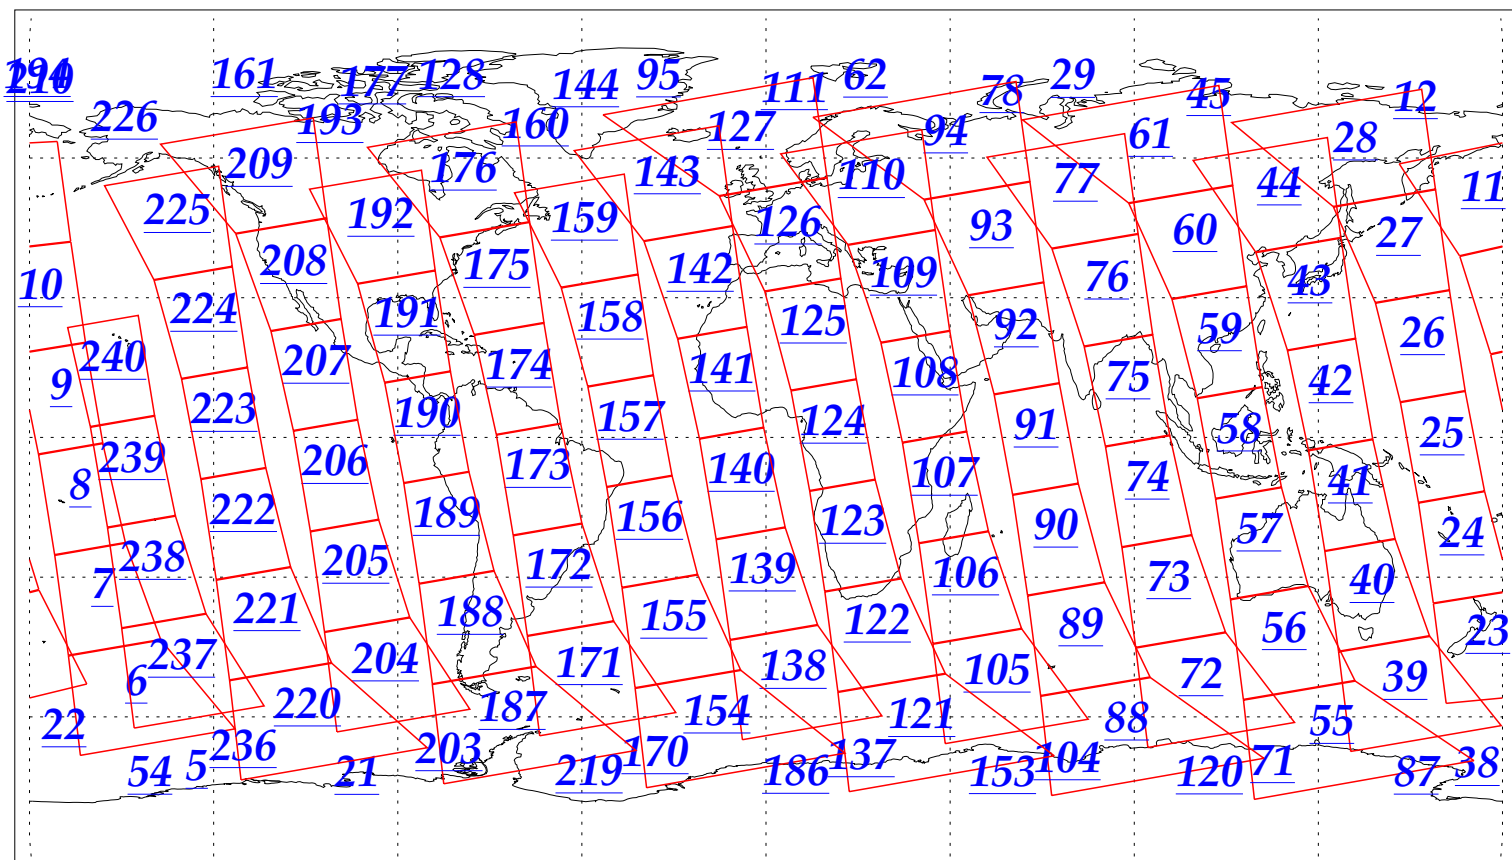

L1B Availability
AMSU Granules: 240
HSB Granules: 240
AIRS Granules: 240

21 Jan 2003
DoY 21
Aqua Day 262
Granules: 1 to 120

Granules: 121 to 240

Legend: AMSU Available, HSB Available, AIRS Available

L1B Availability
AMSU Granules: 240
HSB Granules: 240
AIRS Granules: 240

21 Jan 2003
DoY 21
Aqua Day 262

Ascending Granules

Descending Granules

Legend: AMSU Available, HSB Available, AIRS Available

L1B Availability
 AMSU Granules: 240
 HSB Granules: 240
 AIRS Granules: 240

21 Jan 2003
 DoY 21
 Aqua Day 262

Northern Hemisphere Granules

Southern Hemisphere Granules

Legend: AMSU Available, HSB Available, AIRS Available