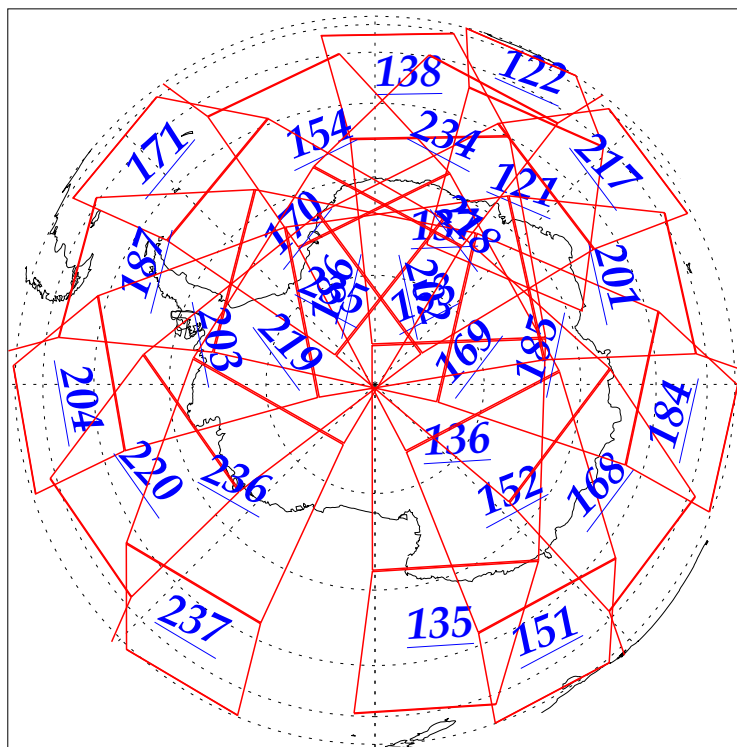

L1B Availability
AMSU Granules: 240
HSB Granules: 240
AIRS Granules: 240

21 Jan 2003
DoY 21
Aqua Day 262
Granules: 1 to 120

Granules: 121 to 240

Legend: AMSU Available, HSB Available, AIRS Available

L1B Availability
AMSU Granules: 240
HSB Granules: 240
AIRS Granules: 240

21 Jan 2003
DoY 21
Aqua Day 262

Ascending Granules

Descending Granules

Legend: AMSU Available, HSB Available, AIRS Available

L1B Availability
 AMSU Granules: 240
 HSB Granules: 240
 AIRS Granules: 240

21 Jan 2003
 DoY 21
 Aqua Day 262

Northern Hemisphere Granules

Southern Hemisphere Granules

Legend: AMSU Available, HSB Available, AIRS Available