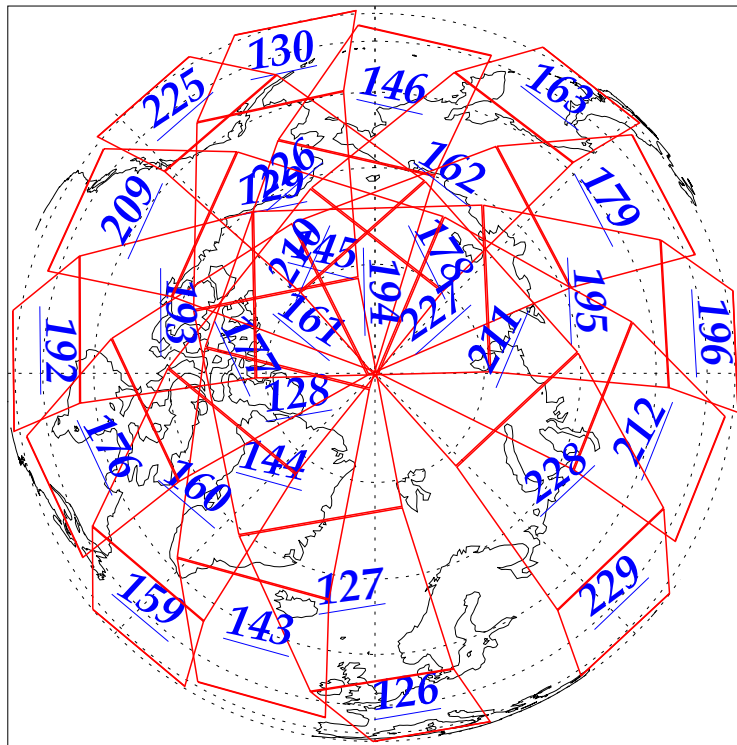

L1B Availability
AMSU Granules: 240
HSB Granules: 240
AIRS Granules: 240

21 Jan 2003
DoY 21
Aqua Day 262
Granules: 1 to 120

Granules: 121 to 240

Legend: AMSU Available, HSB Available, AIRS Available

L1B Availability
AMSU Granules: 240
HSB Granules: 240
AIRS Granules: 240

21 Jan 2003
DoY 21
Aqua Day 262

Ascending Granules

Descending Granules

Legend: AMSU Available, HSB Available, AIRS Available

L1B Availability
 AMSU Granules: 240
 HSB Granules: 240
 AIRS Granules: 240

21 Jan 2003
 DoY 21
 Aqua Day 262

Northern Hemisphere Granules

Southern Hemisphere Granules

Legend: AMSU Available, HSB Available, AIRS Available