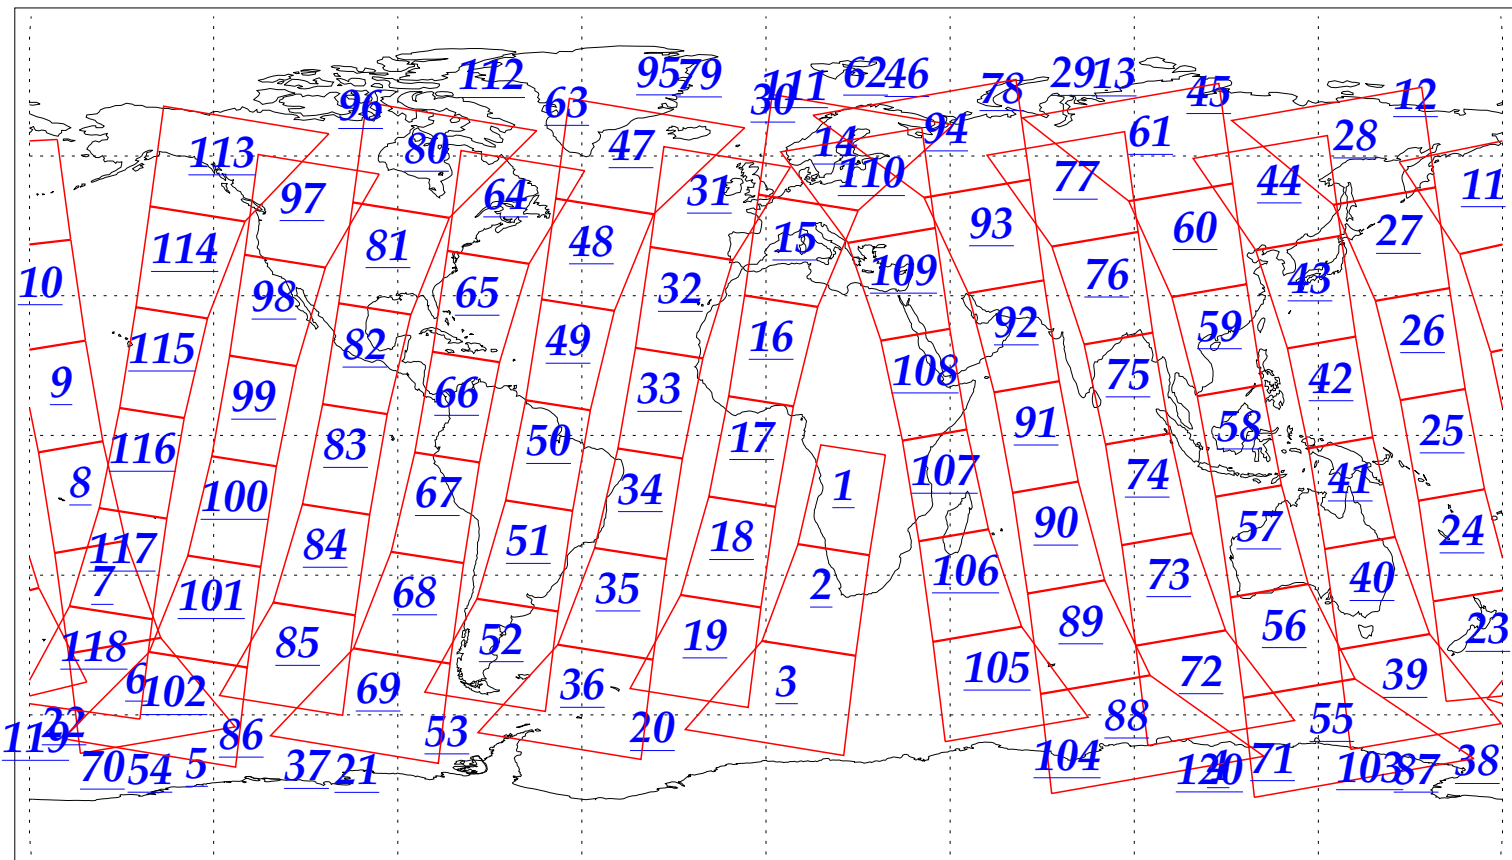

L1B Availability
AMSU Granules: 240
HSB Granules: 240
AIRS Granules: 240

21 Jan 2003
DoY 21
Aqua Day 262
Granules: 1 to 120

Granules: 121 to 240

Legend: AMSU Available, HSB Available, AIRS Available

L1B Availability
AMSU Granules: 240
HSB Granules: 240
AIRS Granules: 240

21 Jan 2003
DoY 21
Aqua Day 262

Ascending Granules

Descending Granules

Legend: AMSU Available, HSB Available, AIRS Available

L1B Availability
 AMSU Granules: 240
 HSB Granules: 240
 AIRS Granules: 240

21 Jan 2003
 DoY 21
 Aqua Day 262

Northern Hemisphere Granules

Southern Hemisphere Granules

Legend: AMSU Available, HSB Available, AIRS Available