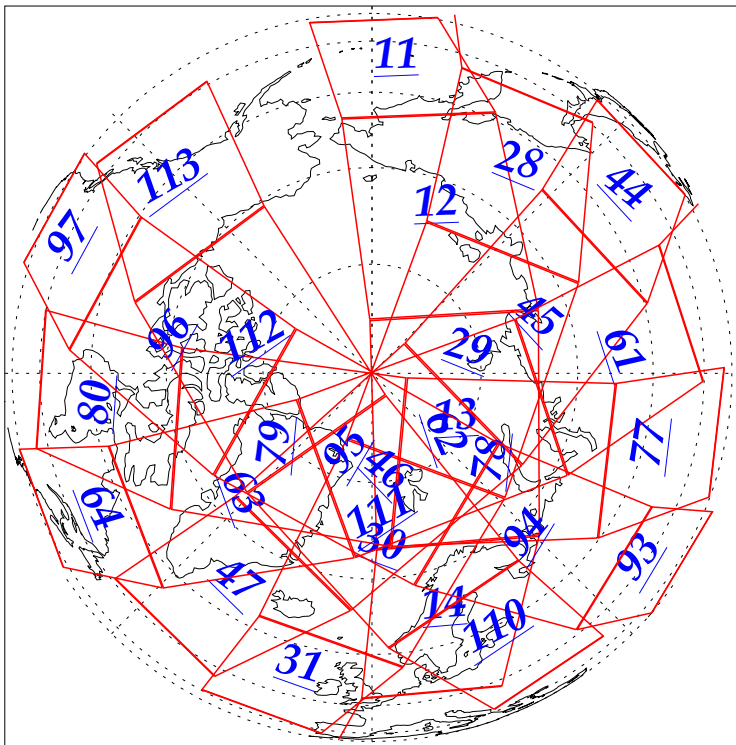

L1B Availability
AMSU Granules: 240
HSB Granules: 240
AIRS Granules: 240

21 Jan 2003
DoY 21
Aqua Day 262
Granules: 1 to 120

Granules: 121 to 240

Legend: AMSU Available, HSB Available, AIRS Available

L1B Availability
AMSU Granules: 240
HSB Granules: 240
AIRS Granules: 240

21 Jan 2003
DoY 21
Aqua Day 262

Ascending Granules

Descending Granules

Legend: AMSU Available, HSB Available, AIRS Available

L1B Availability
 AMSU Granules: 240
 HSB Granules: 240
 AIRS Granules: 240

21 Jan 2003
 DoY 21
 Aqua Day 262

Northern Hemisphere Granules

Southern Hemisphere Granules

Legend: AMSU Available, HSB Available, AIRS Available