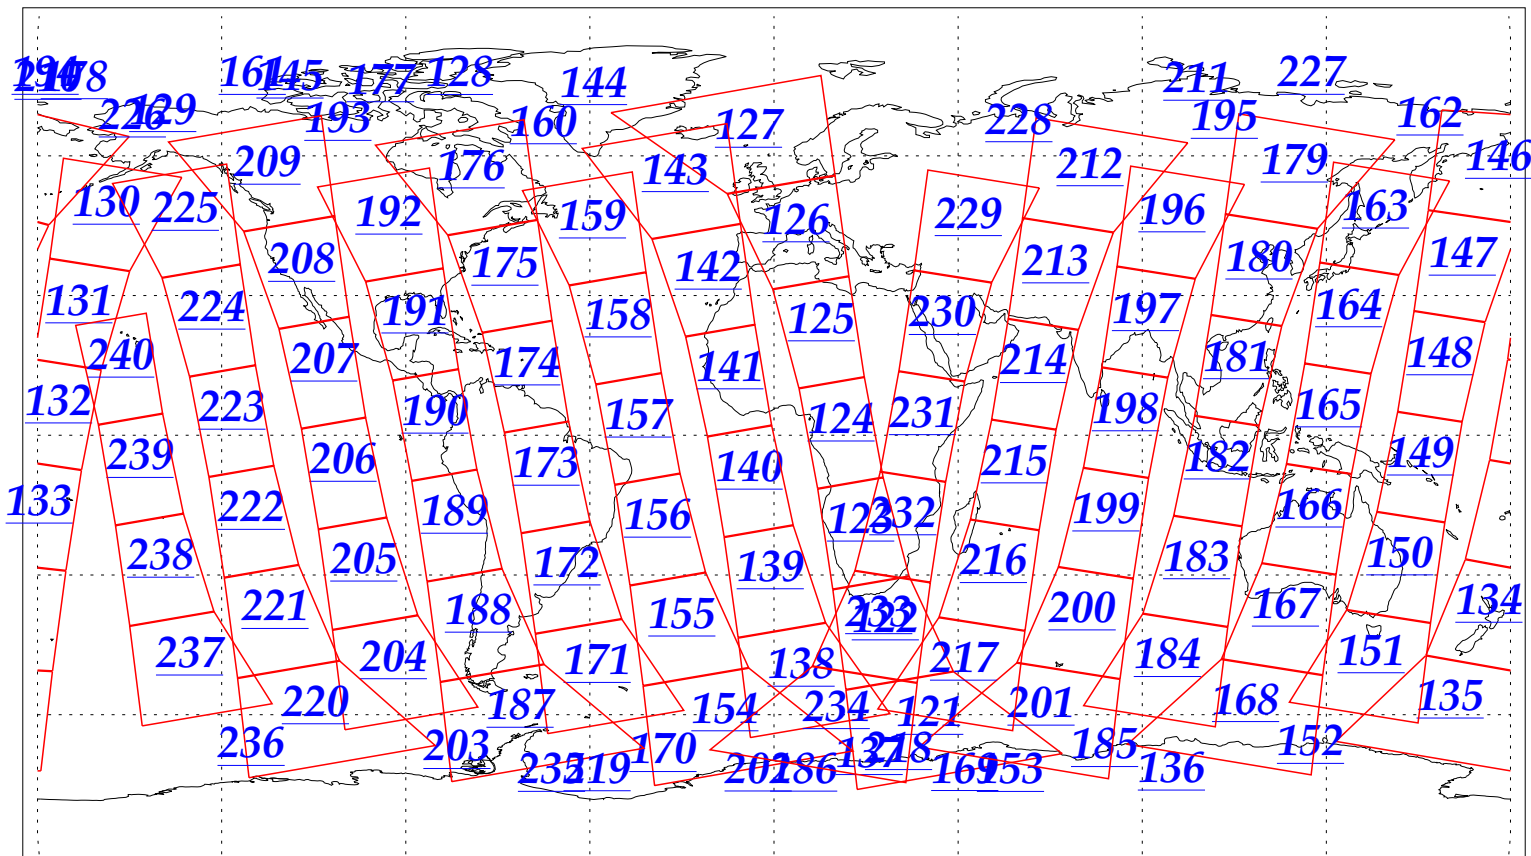

L1B Availability
AMSU Granules: 240
HSB Granules: 240
AIRS Granules: 240

21 Jan 2003
DoY 21
Aqua Day 262
Granules: 1 to 120

Granules: 121 to 240

Legend: AMSU Available, HSB Available, AIRS Available

L1B Availability
AMSU Granules: 240
HSB Granules: 240
AIRS Granules: 240

21 Jan 2003
DoY 21
Aqua Day 262

Ascending Granules

Descending Granules

Legend: AMSU Available, HSB Available, AIRS Available

L1B Availability
 AMSU Granules: 240
 HSB Granules: 240
 AIRS Granules: 240

21 Jan 2003
 DoY 21
 Aqua Day 262

Northern Hemisphere Granules

Southern Hemisphere Granules

Legend: AMSU Available, HSB Available, AIRS Available