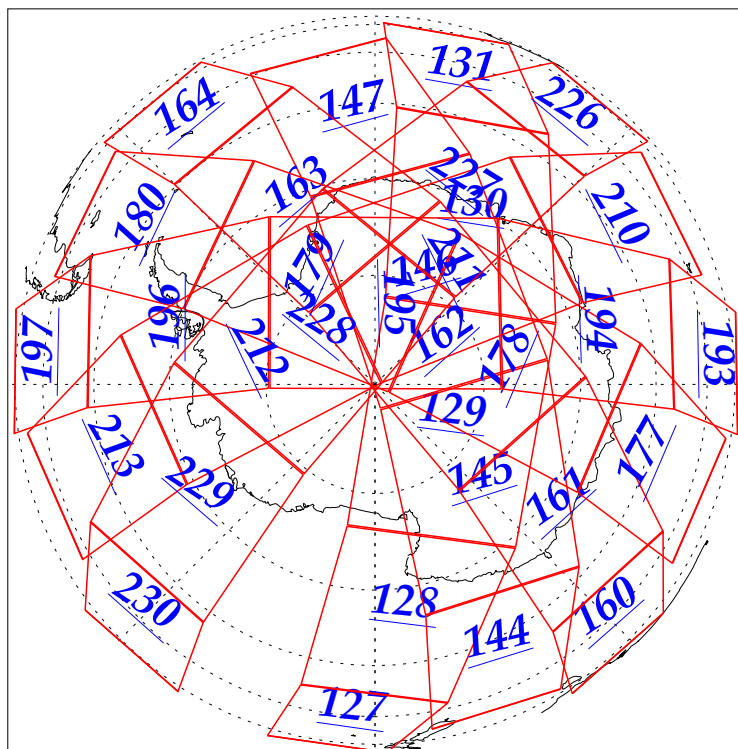

Legend: AMSU Available, HSB Available, AIRS Available