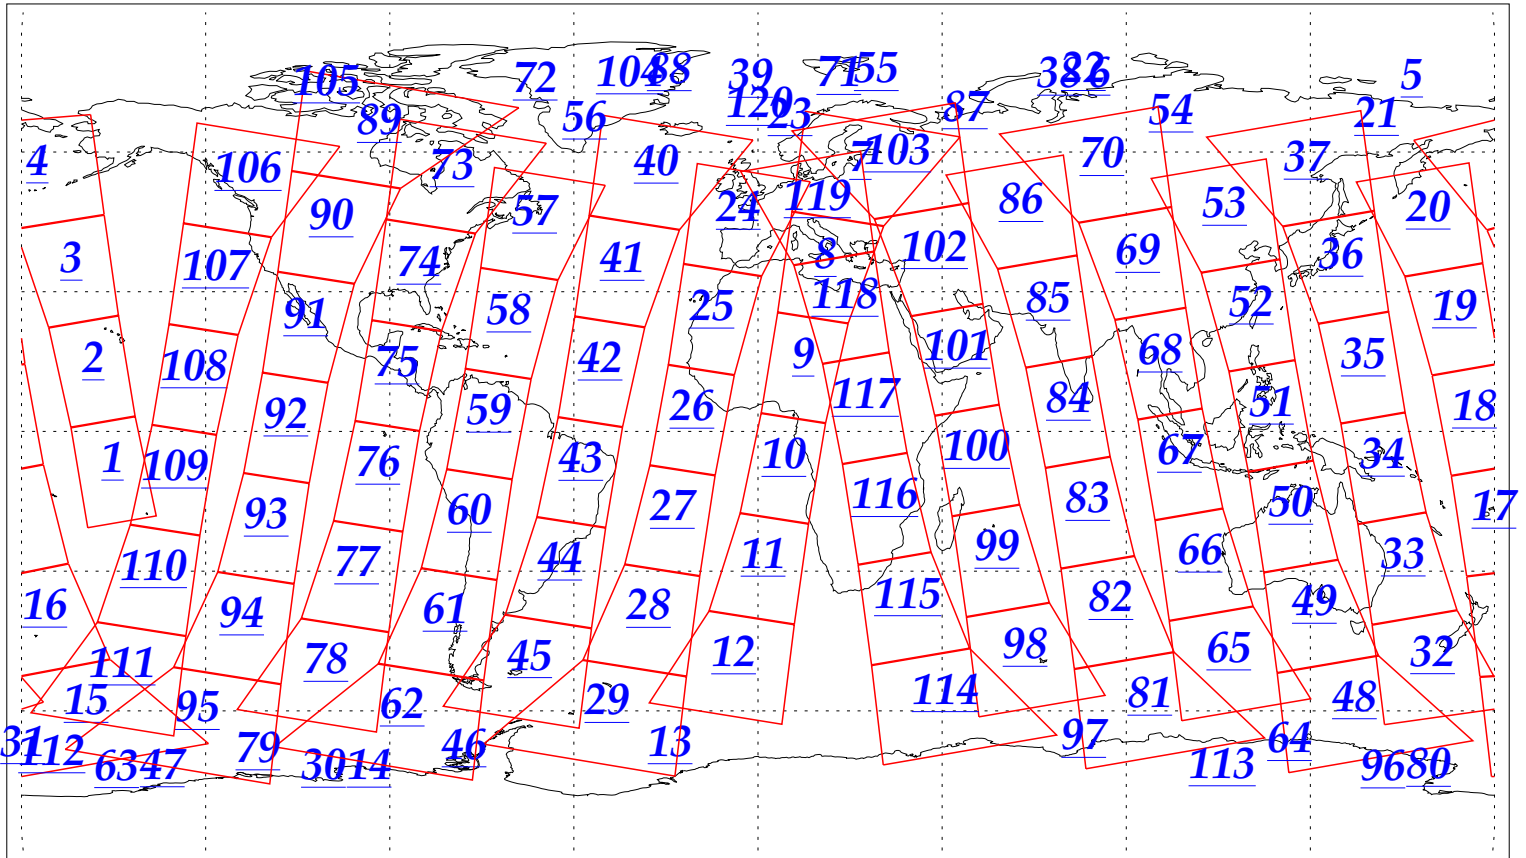

L1B Availability  
AMSU Granules: 240  
HSB Granules: 240  
AIRS Granules: 240

20 Jan 2003  
DoY 20  
Aqua Day 261  
Granules: 1 to 120

Granules: 121 to 240

Legend: AMSU Available, HSB Available, AIRS Available

L1B Availability  
AMSU Granules: 240  
HSB Granules: 240  
AIRS Granules: 240

20 Jan 2003  
DoY 20  
Aqua Day 261  
Ascending Granules

Descending Granules

Legend: AMSU Available, HSB Available, AIRS Available