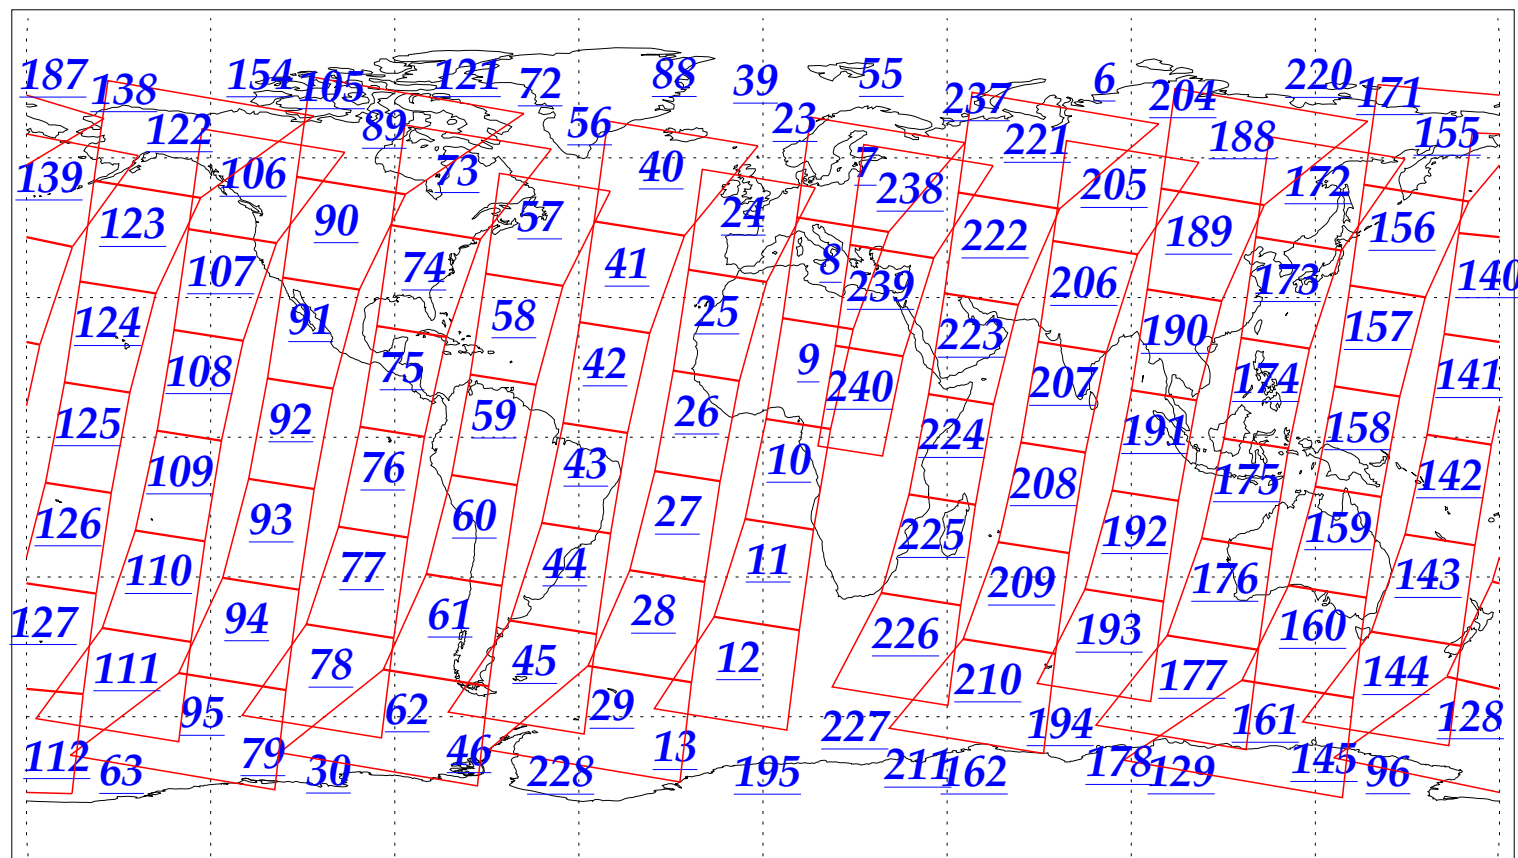

L1B Availability  
AMSU Granules: 240  
HSB Granules: 240  
AIRS Granules: 240

20 Jan 2003  
DoY 20  
Aqua Day 261  
Granules: 1 to 120

Granules: 121 to 240

Legend: AMSU Available, HSB Available, AIRS Available

L1B Availability  
AMSU Granules: 240  
HSB Granules: 240  
AIRS Granules: 240

20 Jan 2003  
DoY 20  
Aqua Day 261  
Ascending Granules

Descending Granules

Legend: AMSU Available, HSB Available, AIRS Available