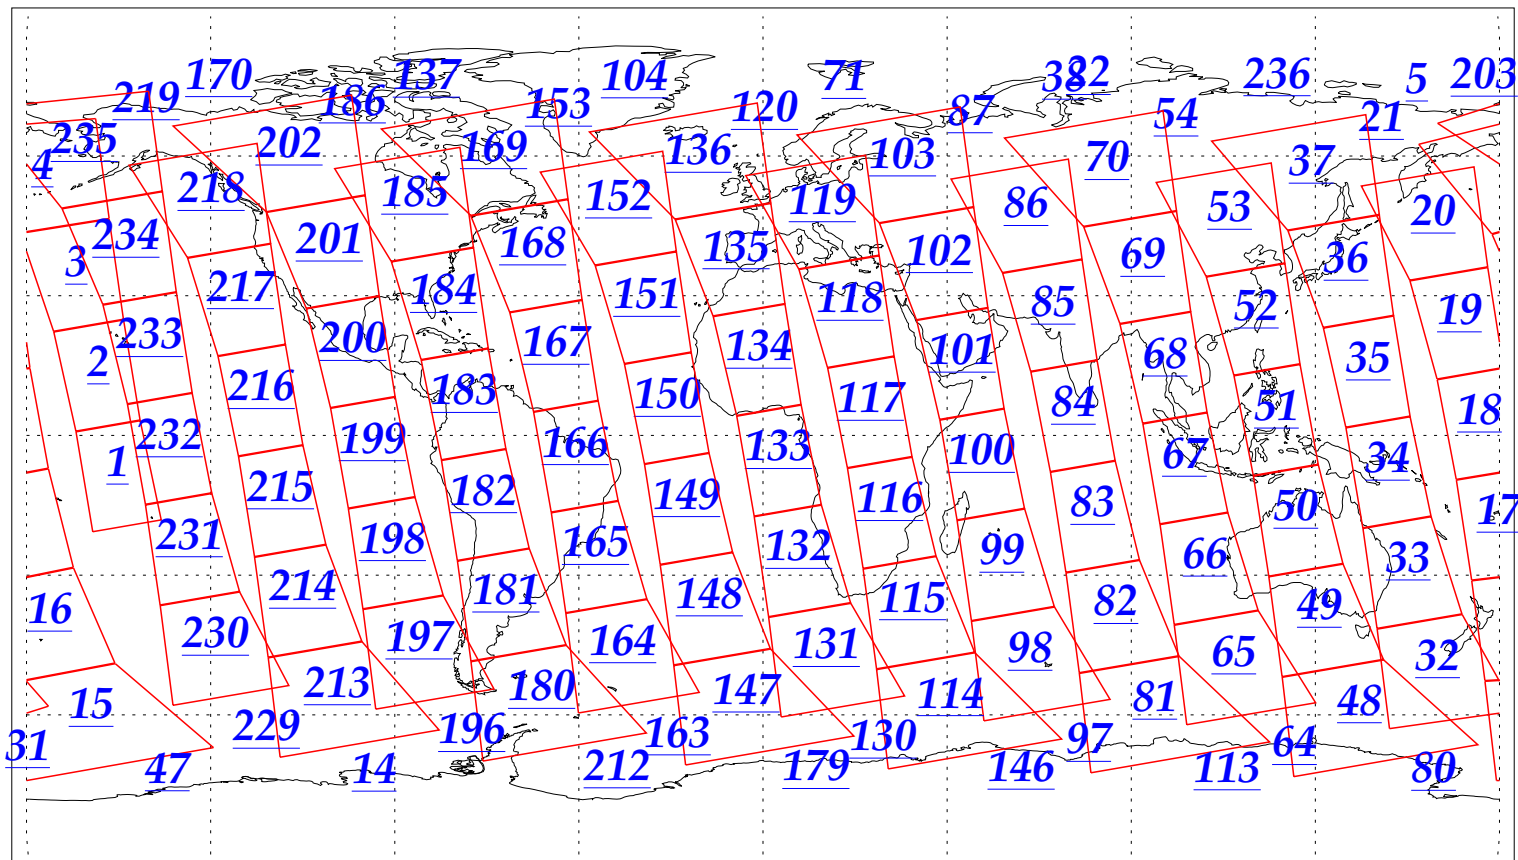

L1B Availability  
AMSU Granules: 240  
HSB Granules: 240  
AIRS Granules: 240

20 Jan 2003  
DoY 20  
Aqua Day 261  
Granules: 1 to 120

Granules: 121 to 240

Legend: AMSU Available, HSB Available, AIRS Available

L1B Availability  
AMSU Granules: 240  
HSB Granules: 240  
AIRS Granules: 240

20 Jan 2003  
DoY 20  
Aqua Day 261  
Ascending Granules

Descending Granules

Legend: AMSU Available, HSB Available, AIRS Available