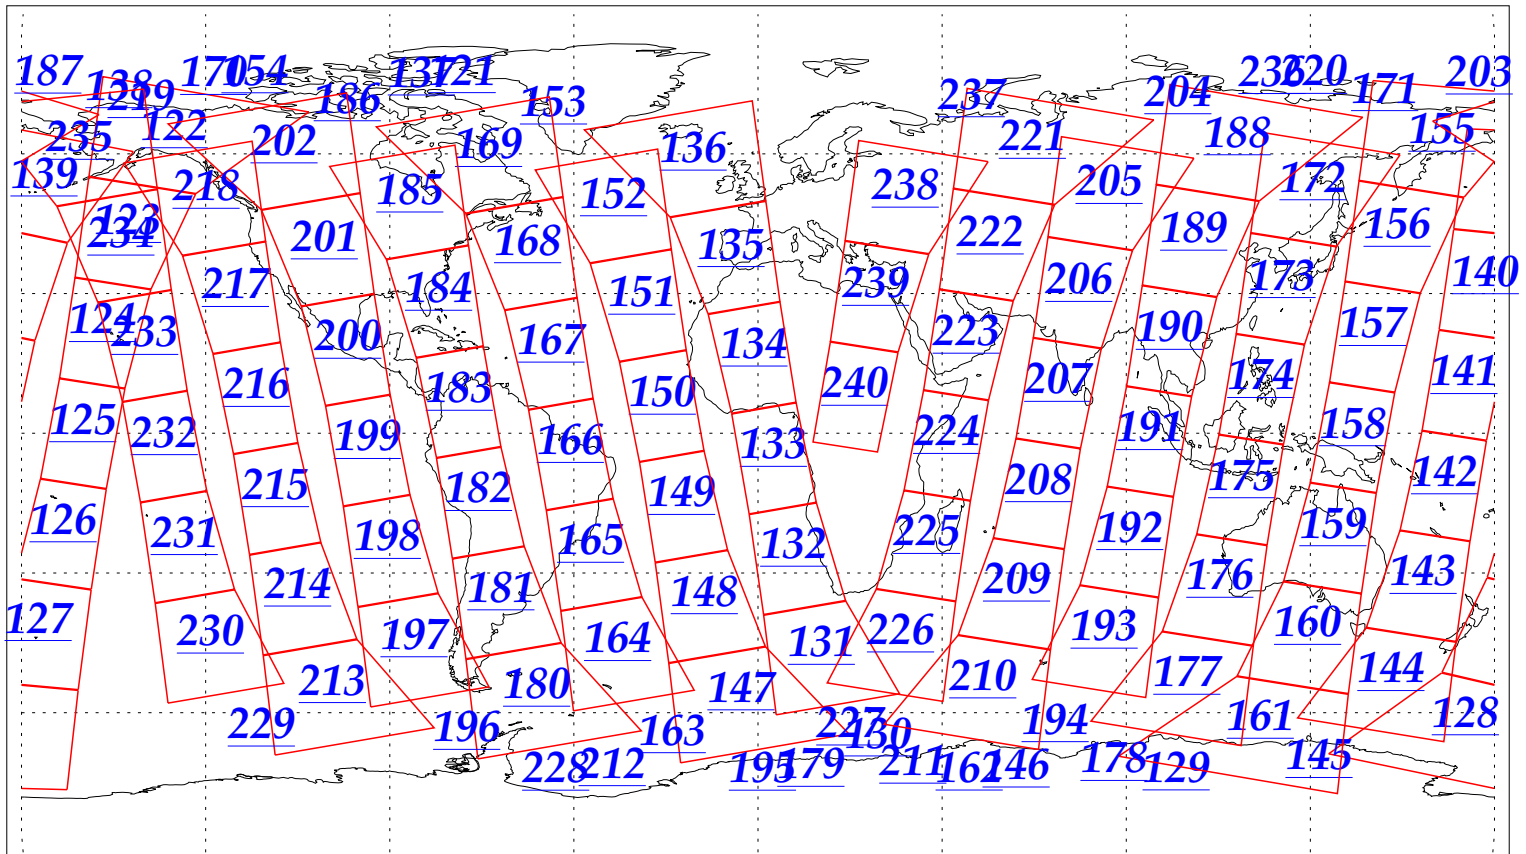

L1B Availability  
AMSU Granules: 240  
HSB Granules: 240  
AIRS Granules: 240

20 Jan 2003  
DoY 20  
Aqua Day 261  
Granules: 1 to 120

Granules: 121 to 240

Legend: AMSU Available, HSB Available, AIRS Available

L1B Availability  
AMSU Granules: 240  
HSB Granules: 240  
AIRS Granules: 240

20 Jan 2003  
DoY 20  
Aqua Day 261  
Ascending Granules

Descending Granules

Legend: AMSU Available, HSB Available, AIRS Available