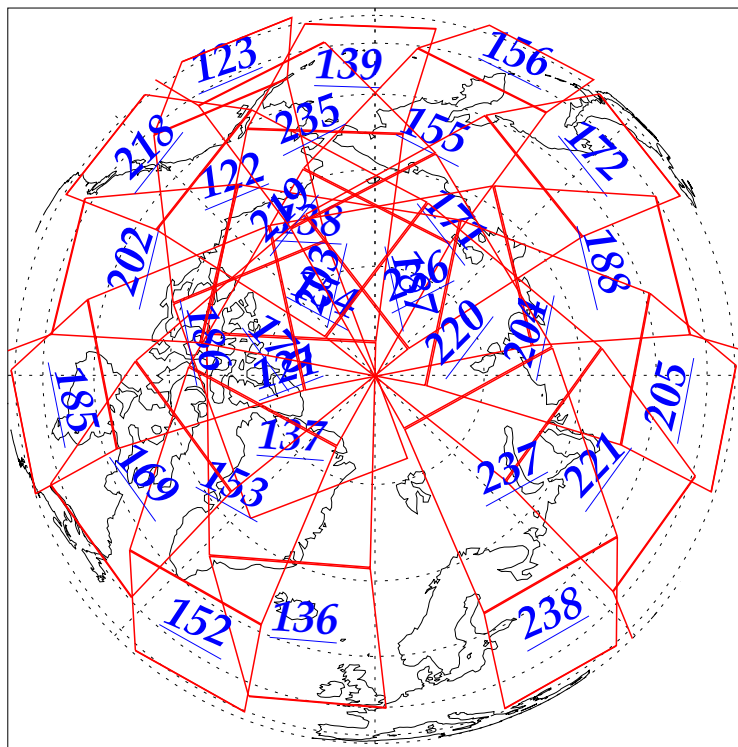

L1B Availability  
AMSU Granules: 240  
HSB Granules: 240  
AIRS Granules: 240

20 Jan 2003  
DoY 20  
Aqua Day 261  
Granules: 1 to 120

Granules: 121 to 240

Legend: AMSU Available, HSB Available, AIRS Available

L1B Availability  
AMSU Granules: 240  
HSB Granules: 240  
AIRS Granules: 240

20 Jan 2003  
DoY 20  
Aqua Day 261  
Ascending Granules

Descending Granules

Legend: AMSU Available, HSB Available, AIRS Available

### Northern Hemisphere Granules