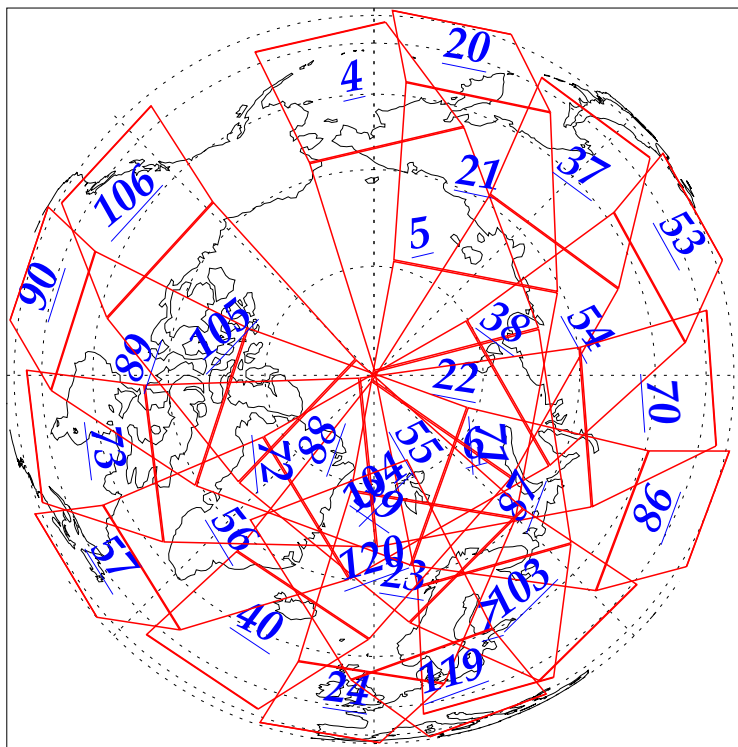

L1B Availability  
AMSU Granules: 240  
HSB Granules: 240  
AIRS Granules: 240

20 Jan 2003  
DoY 20  
Aqua Day 261  
Granules: 1 to 120

Granules: 121 to 240

Legend: AMSU Available, HSB Available, AIRS Available

L1B Availability  
AMSU Granules: 240  
HSB Granules: 240  
AIRS Granules: 240

20 Jan 2003  
DoY 20  
Aqua Day 261  
Ascending Granules

Descending Granules

Legend: AMSU Available, HSB Available, AIRS Available

### Northern Hemisphere Granules