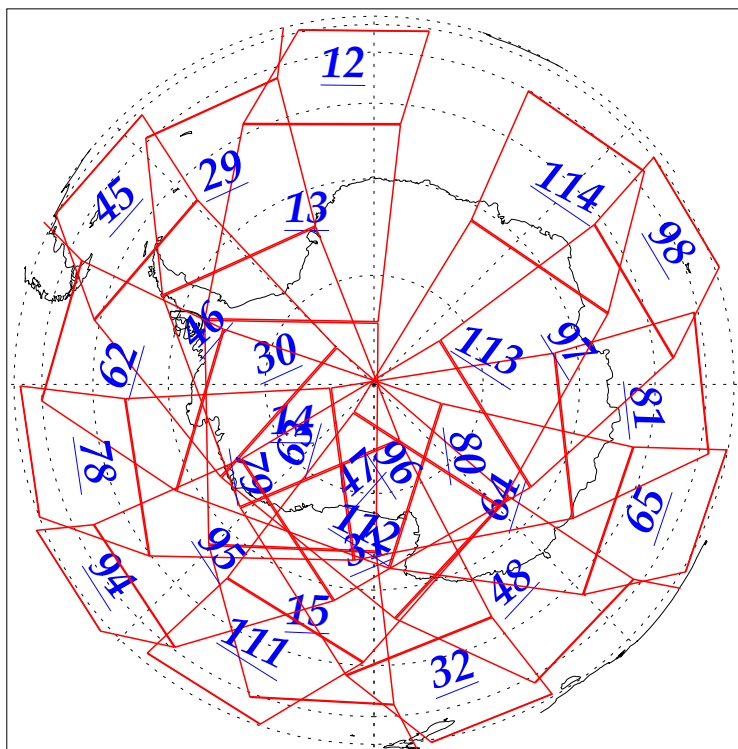

Legend: AMSU Available, HSB Available, AIRS Available