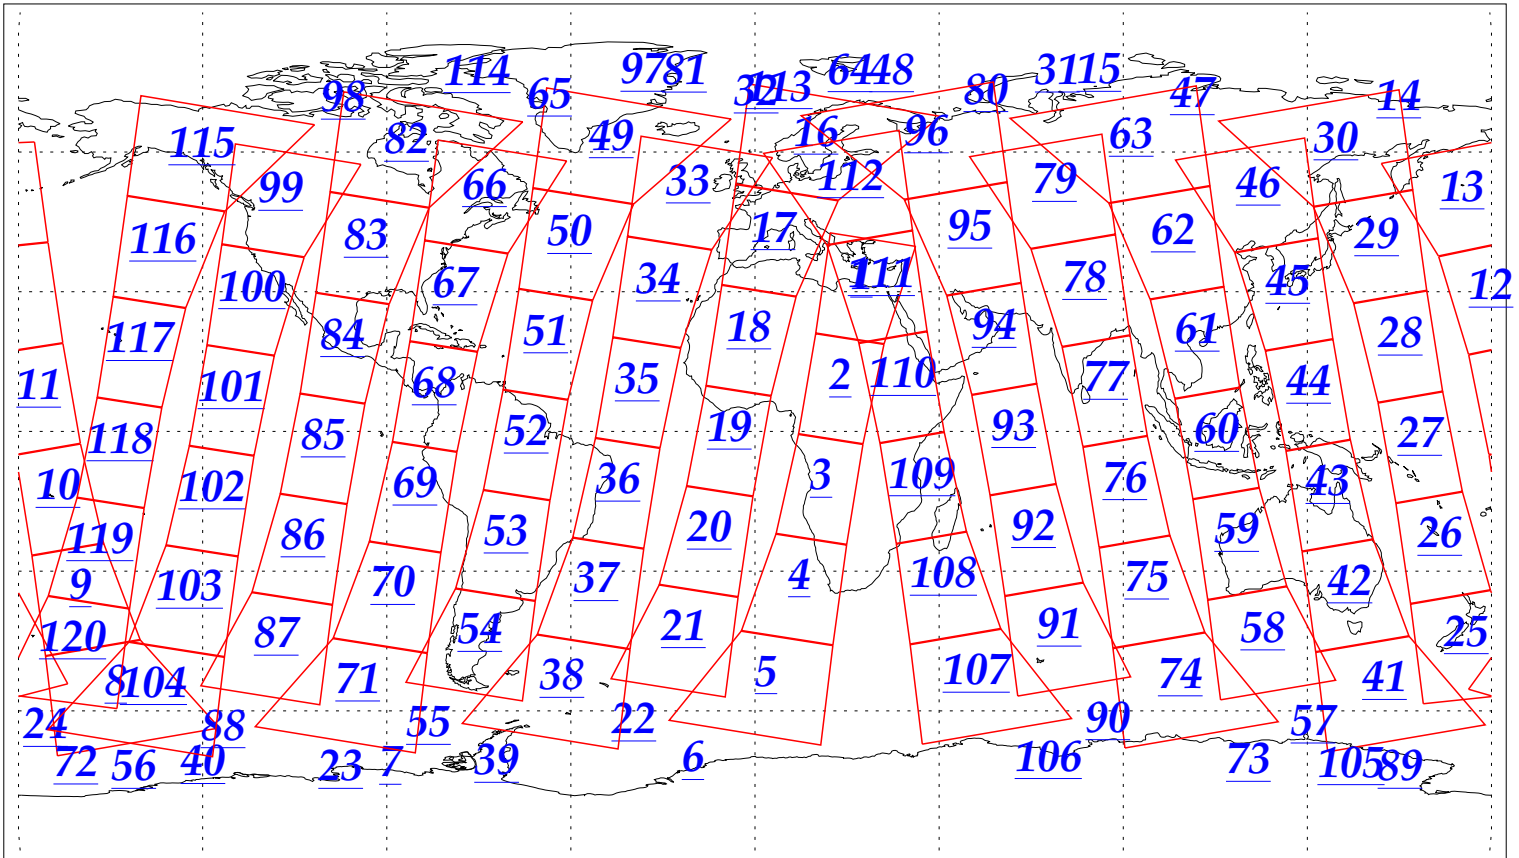

L1B Availability
AMSU Granules: 240
HSB Granules: 240
AIRS Granules: 240

19 Jan 2003
DoY 19
Aqua Day 260
Granules: 1 to 120

Granules: 121 to 240

Legend: AMSU Available, HSB Available, AIRS Available

L1B Availability
AMSU Granules: 240
HSB Granules: 240
AIRS Granules: 240

19 Jan 2003
DoY 19
Aqua Day 260

Ascending Granules

Descending Granules

Legend: AMSU Available, HSB Available, AIRS Available

L1B Availability
AMSU Granules: 240
HSB Granules: 240
AIRS Granules: 240

19 Jan 2003
DoY 19
Aqua Day 260

Northern Hemisphere Granules

Southern Hemisphere Granules

Legend: AMSU Available, HSB Available, AIRS Available