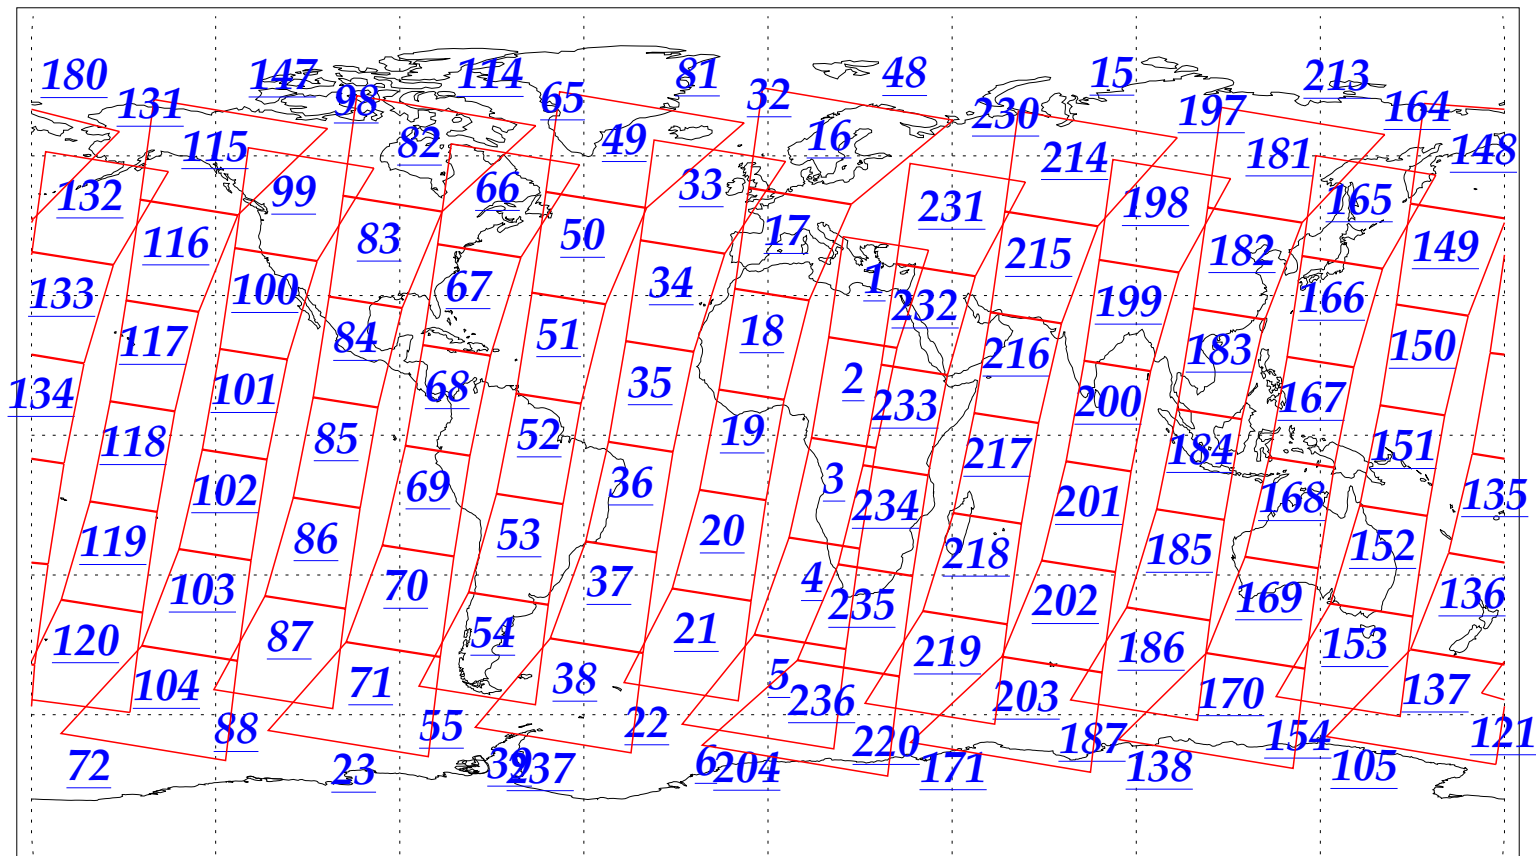

L1B Availability
AMSU Granules: 240
HSB Granules: 240
AIRS Granules: 240

19 Jan 2003
DoY 19
Aqua Day 260
Granules: 1 to 120

Granules: 121 to 240

Legend: AMSU Available, HSB Available, AIRS Available

L1B Availability
AMSU Granules: 240
HSB Granules: 240
AIRS Granules: 240

19 Jan 2003
DoY 19
Aqua Day 260

Ascending Granules

Descending Granules

Legend: AMSU Available, HSB Available, AIRS Available

L1B Availability
AMSU Granules: 240
HSB Granules: 240
AIRS Granules: 240

19 Jan 2003
DoY 19
Aqua Day 260

Northern Hemisphere Granules

Southern Hemisphere Granules

Legend: AMSU Available, HSB Available, AIRS Available