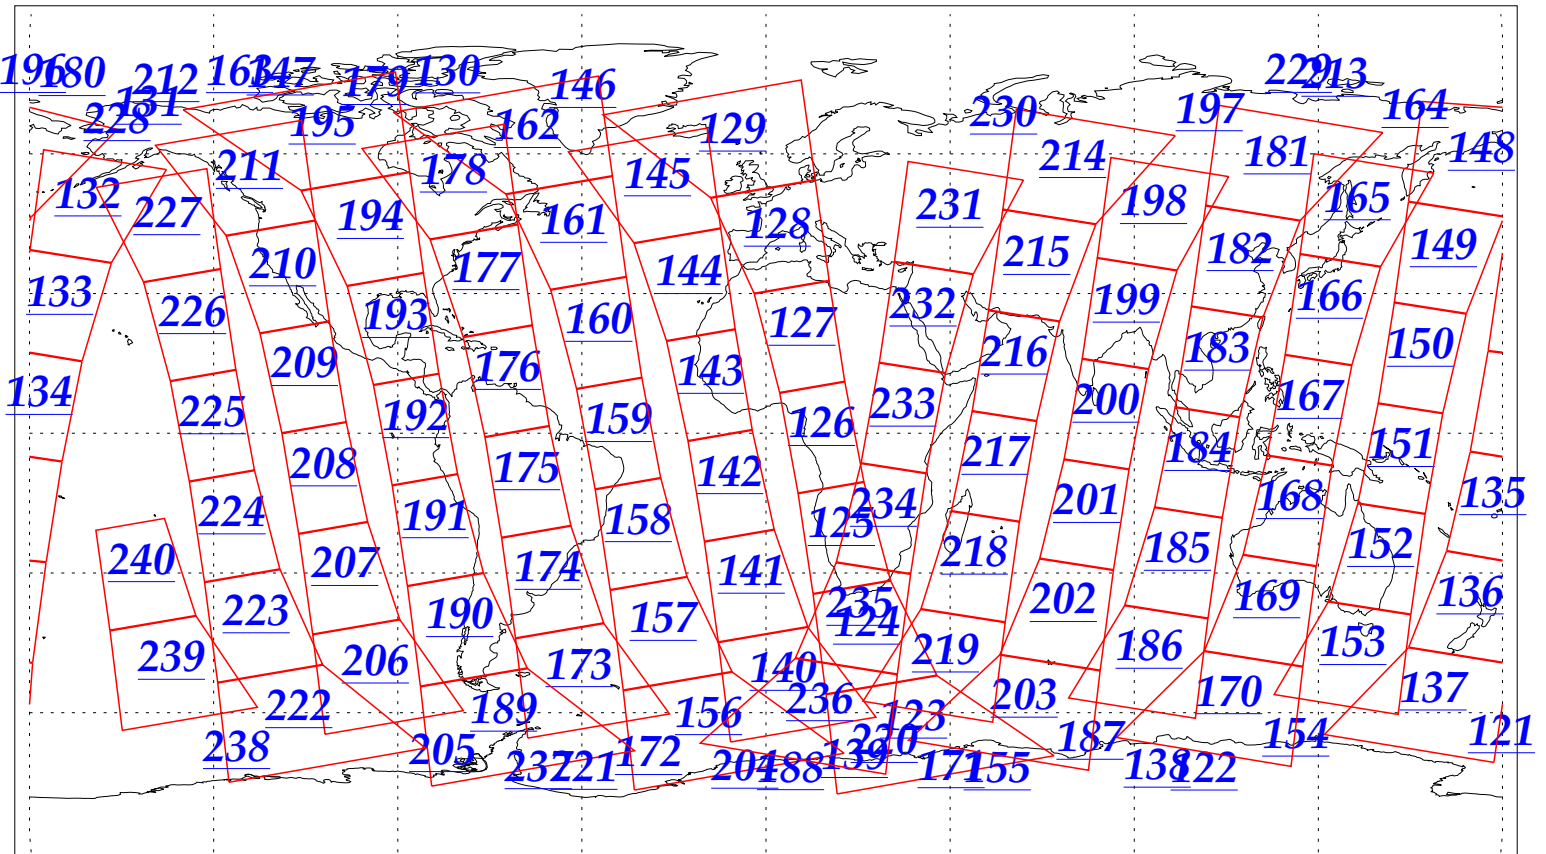

L1B Availability
AMSU Granules: 240
HSB Granules: 240
AIRS Granules: 240

19 Jan 2003
DoY 19
Aqua Day 260
Granules: 1 to 120

Granules: 121 to 240

Legend: AMSU Available, HSB Available, AIRS Available

L1B Availability
AMSU Granules: 240
HSB Granules: 240
AIRS Granules: 240

19 Jan 2003
DoY 19
Aqua Day 260

Ascending Granules

Descending Granules

Legend: AMSU Available, HSB Available, AIRS Available

L1B Availability
AMSU Granules: 240
HSB Granules: 240
AIRS Granules: 240

19 Jan 2003
DoY 19
Aqua Day 260