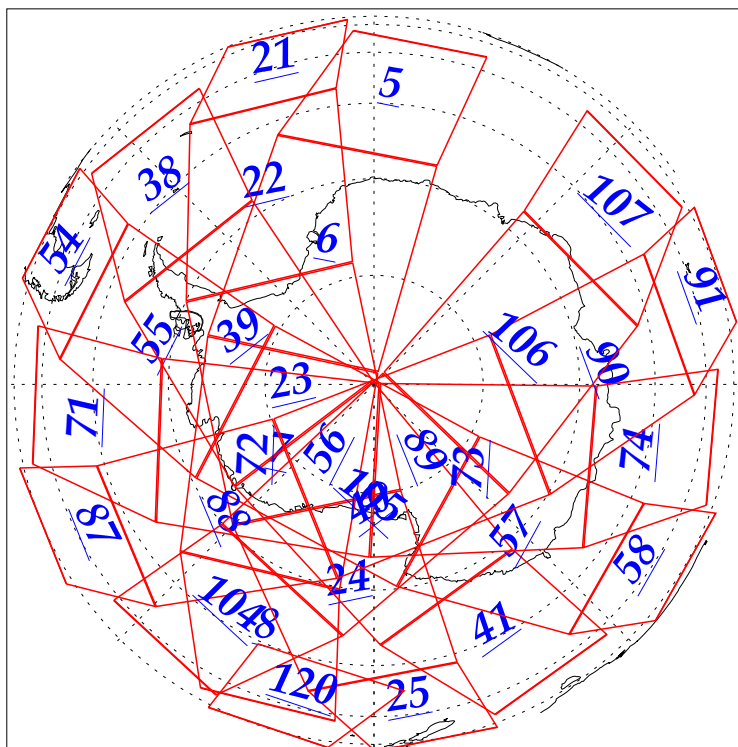

L1B Availability
AMSU Granules: 240
HSB Granules: 240
AIRS Granules: 240

19 Jan 2003
DoY 19
Aqua Day 260
Granules: 1 to 120

Granules: 121 to 240

Legend: AMSU Available, HSB Available, AIRS Available

L1B Availability
AMSU Granules: 240
HSB Granules: 240
AIRS Granules: 240

19 Jan 2003
DoY 19
Aqua Day 260

Ascending Granules

Descending Granules

Legend: AMSU Available, HSB Available, AIRS Available

L1B Availability
AMSU Granules: 240
HSB Granules: 240
AIRS Granules: 240

19 Jan 2003
DoY 19
Aqua Day 260

Northern Hemisphere Granules

Southern Hemisphere Granules

Legend: AMSU Available, HSB Available, AIRS Available