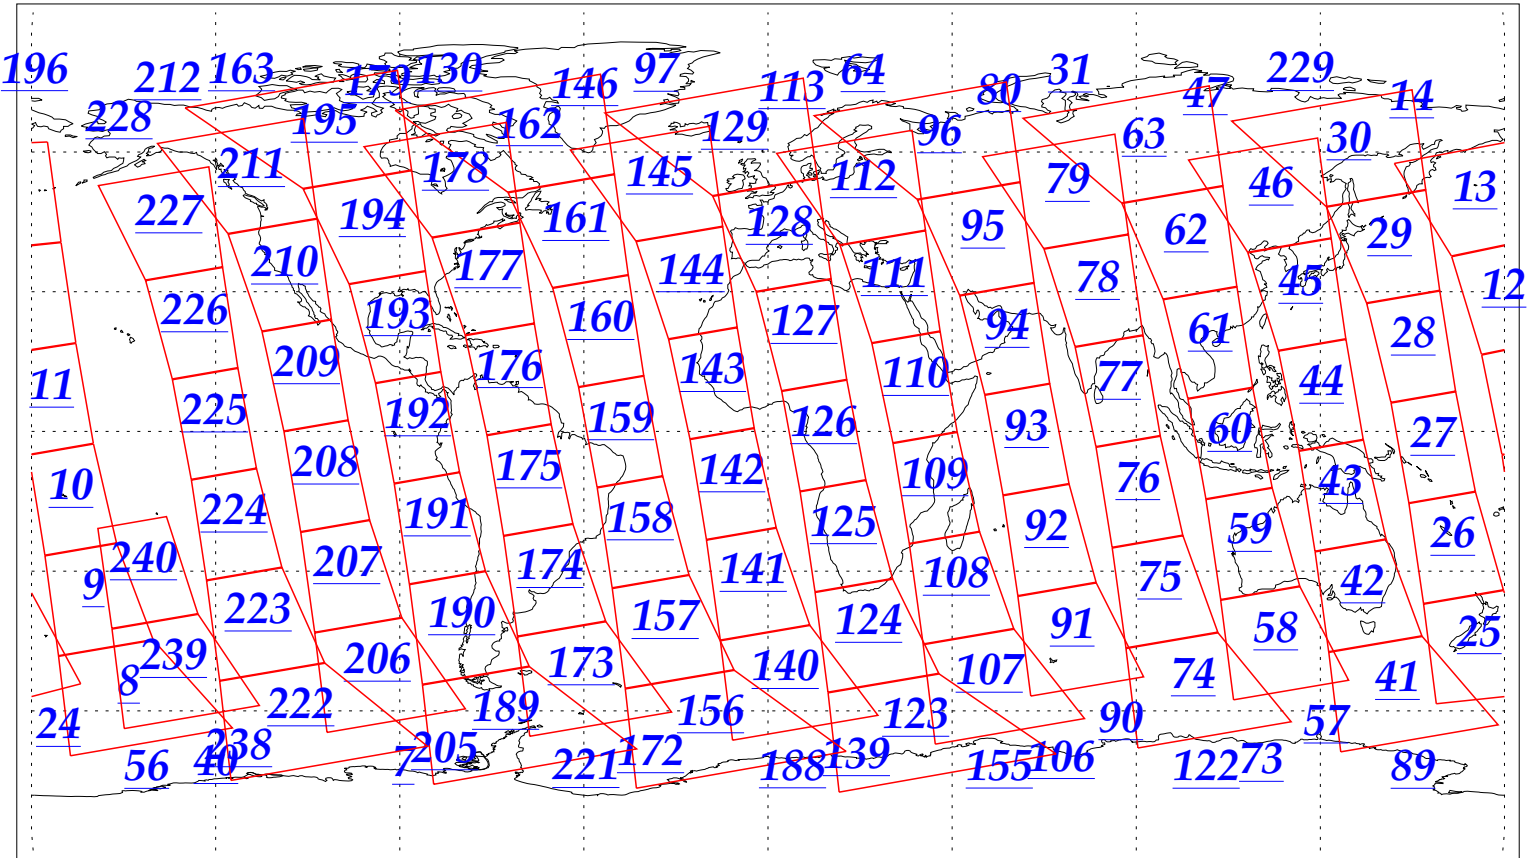

L1B Availability
AMSU Granules: 240
HSB Granules: 240
AIRS Granules: 240

19 Jan 2003
DoY 19
Aqua Day 260
Granules: 1 to 120

Granules: 121 to 240

Legend: AMSU Available, HSB Available, AIRS Available

L1B Availability
AMSU Granules: 240
HSB Granules: 240
AIRS Granules: 240

19 Jan 2003
DoY 19
Aqua Day 260

Ascending Granules

Descending Granules

Legend: AMSU Available, HSB Available, AIRS Available

L1B Availability
AMSU Granules: 240
HSB Granules: 240
AIRS Granules: 240

19 Jan 2003
DoY 19
Aqua Day 260

Northern Hemisphere Granules

Southern Hemisphere Granules

Legend: AMSU Available, HSB Available, AIRS Available