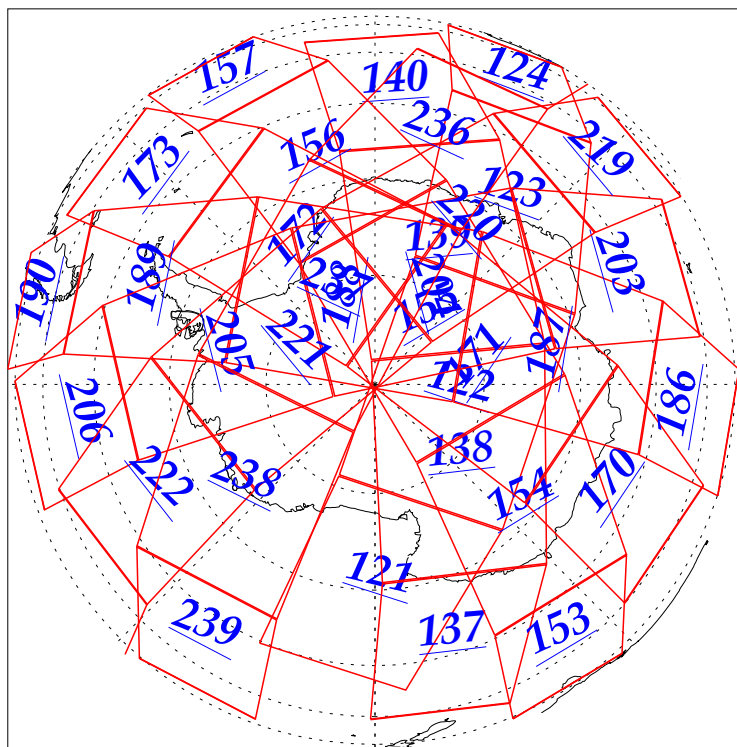

L1B Availability
AMSU Granules: 240
HSB Granules: 240
AIRS Granules: 240

19 Jan 2003
DoY 19
Aqua Day 260
Granules: 1 to 120

Granules: 121 to 240

Legend: AMSU Available, HSB Available, AIRS Available

L1B Availability
AMSU Granules: 240
HSB Granules: 240
AIRS Granules: 240

19 Jan 2003
DoY 19
Aqua Day 260

Ascending Granules

Descending Granules

Legend: AMSU Available, HSB Available, AIRS Available

L1B Availability
AMSU Granules: 240
HSB Granules: 240
AIRS Granules: 240

19 Jan 2003
DoY 19
Aqua Day 260

Northern Hemisphere Granules

Southern Hemisphere Granules

Legend: AMSU Available, HSB Available, AIRS Available