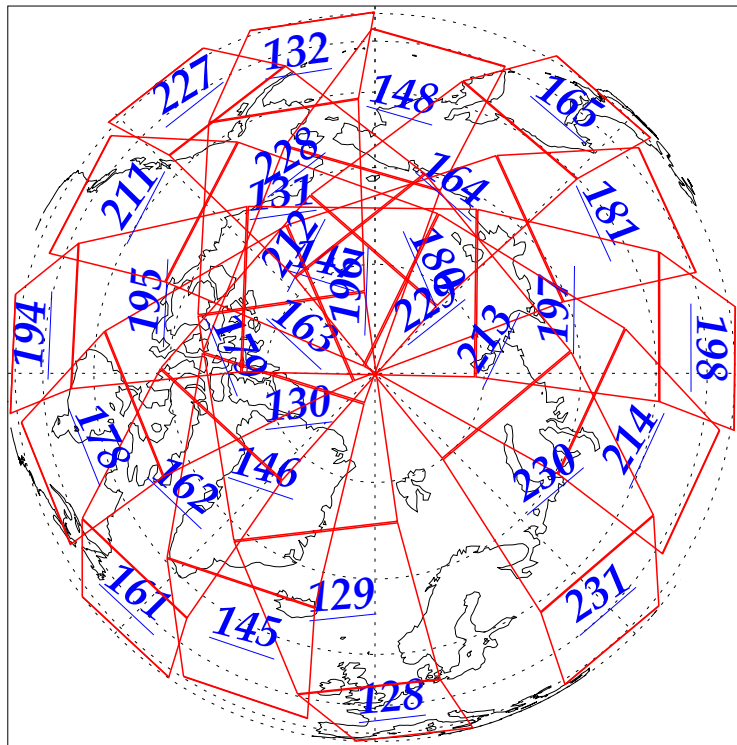

L1B Availability
AMSU Granules: 240
HSB Granules: 240
AIRS Granules: 240

19 Jan 2003
DoY 19
Aqua Day 260
Granules: 1 to 120

Granules: 121 to 240

Legend: AMSU Available, HSB Available, AIRS Available

L1B Availability
AMSU Granules: 240
HSB Granules: 240
AIRS Granules: 240

19 Jan 2003
DoY 19
Aqua Day 260

Ascending Granules

Descending Granules

Legend: AMSU Available, HSB Available, AIRS Available

L1B Availability
AMSU Granules: 240
HSB Granules: 240
AIRS Granules: 240

19 Jan 2003
DoY 19
Aqua Day 260

Northern Hemisphere Granules

Southern Hemisphere Granules

Legend: AMSU Available, HSB Available, AIRS Available