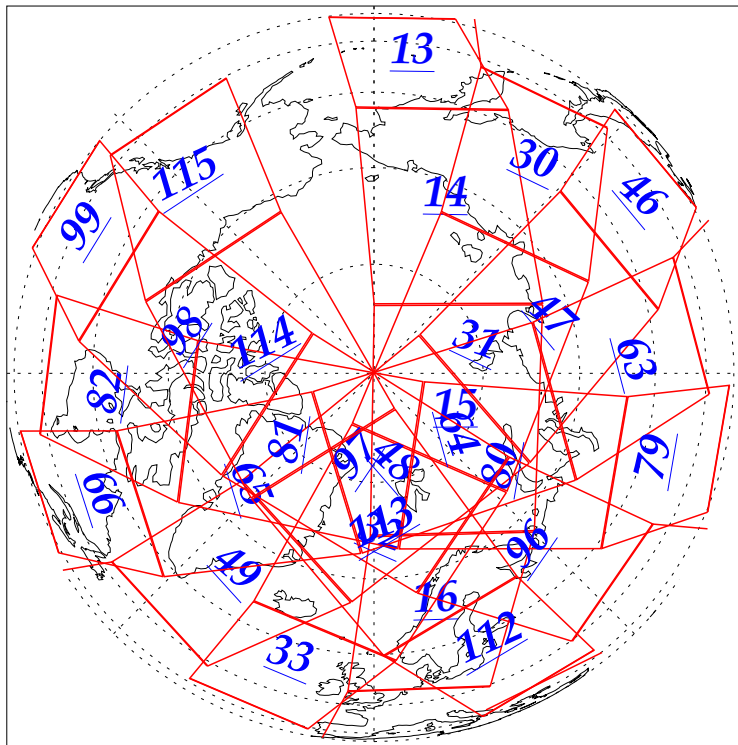

L1B Availability
AMSU Granules: 240
HSB Granules: 240
AIRS Granules: 240

19 Jan 2003
DoY 19
Aqua Day 260
Granules: 1 to 120

Granules: 121 to 240

Legend: AMSU Available, HSB Available, AIRS Available

L1B Availability
AMSU Granules: 240
HSB Granules: 240
AIRS Granules: 240

19 Jan 2003
DoY 19
Aqua Day 260

Ascending Granules

Descending Granules

Legend: AMSU Available, HSB Available, AIRS Available

L1B Availability
AMSU Granules: 240
HSB Granules: 240
AIRS Granules: 240

19 Jan 2003
DoY 19
Aqua Day 260

Northern Hemisphere Granules

Southern Hemisphere Granules

Legend: AMSU Available, HSB Available, AIRS Available