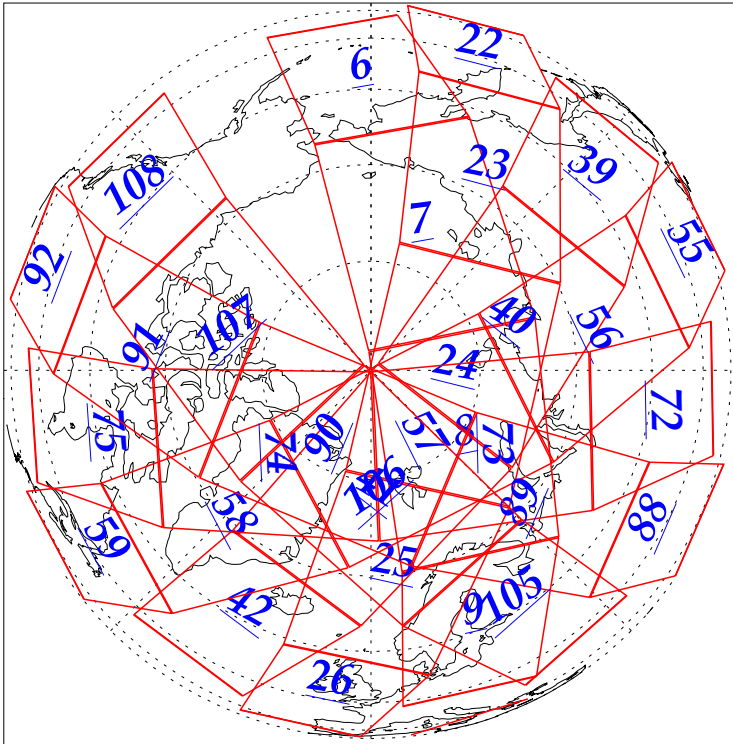

L1B Availability
AMSU Granules: 240
HSB Granules: 240
AIRS Granules: 240

18 Jan 2003
DoY 18
Aqua Day 259
Granules: 1 to 120

Granules: 121 to 240

Legend: AMSU Available, HSB Available, AIRS Available

L1B Availability
AMSU Granules: 240
HSB Granules: 240
AIRS Granules: 240

18 Jan 2003
DoY 18
Aqua Day 259

Ascending Granules

Descending Granules

Legend: AMSU Available, HSB Available, AIRS Available

L1B Availability
AMSU Granules: 240
HSB Granules: 240
AIRS Granules: 240

18 Jan 2003
DoY 18
Aqua Day 259

Northern Hemisphere Granules

Southern Hemisphere Granules

Legend: AMSU Available, HSB Available, AIRS Available