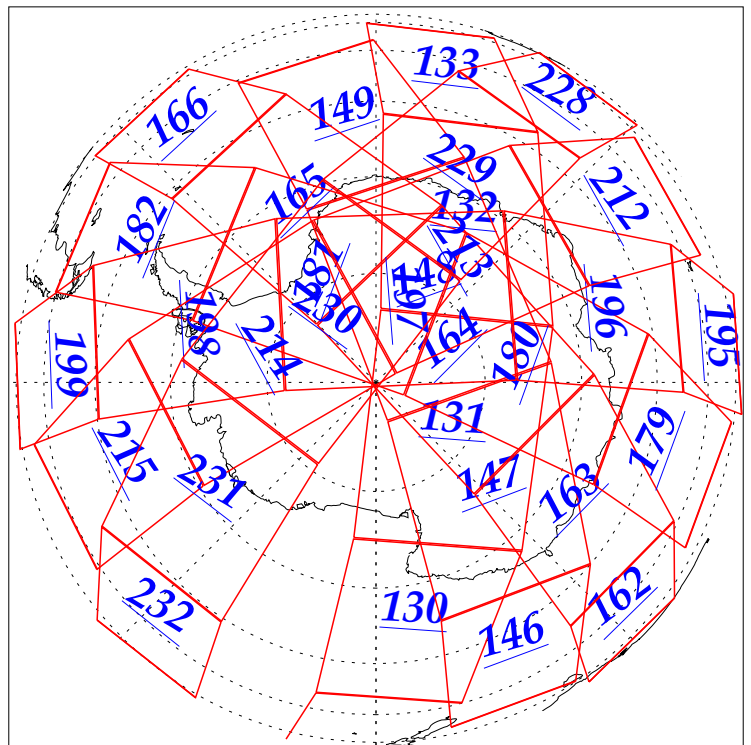

18 Jan 2003
DoY 18
Aqua Day 259

Ascending Granules

Descending Granules

Legend: AMSU Available, HSB Available, AIRS Available

L1B Availability
AMSU Granules: 240
HSB Granules: 240
AIRS Granules: 240

18 Jan 2003
DoY 18
Aqua Day 259

Northern Hemisphere Granules

Southern Hemisphere Granules

Legend: AMSU Available, HSB Available, AIRS Available