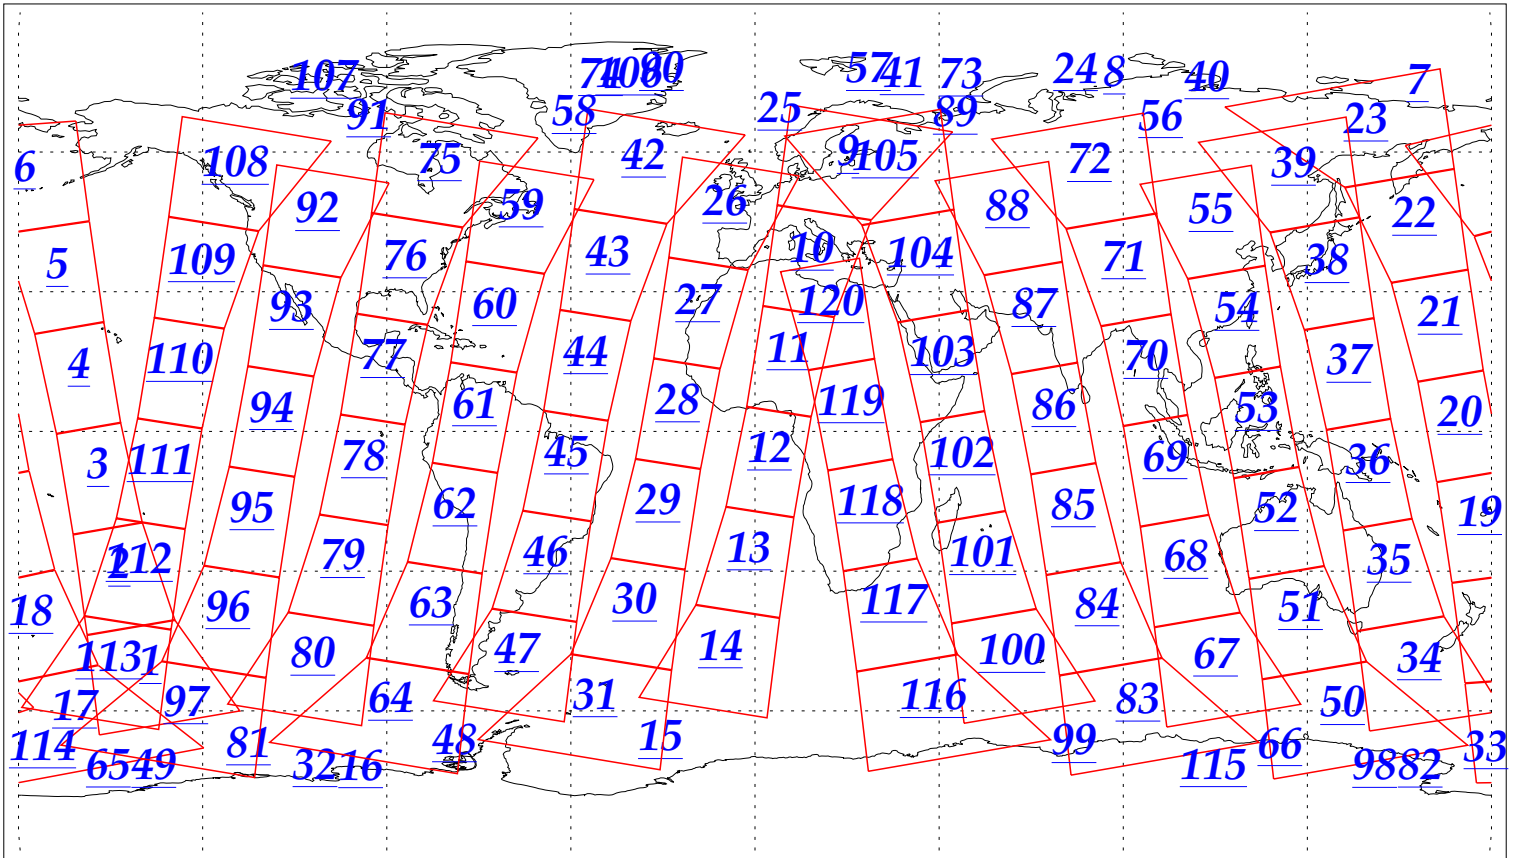

L1B Availability
AMSU Granules: 240
HSB Granules: 240
AIRS Granules: 240

18 Jan 2003
DoY 18
Aqua Day 259
Granules: 1 to 120

Granules: 121 to 240

Legend: AMSU Available, HSB Available, AIRS Available

L1B Availability
AMSU Granules: 240
HSB Granules: 240
AIRS Granules: 240

18 Jan 2003
DoY 18
Aqua Day 259

Ascending Granules

Descending Granules

Legend: AMSU Available, HSB Available, AIRS Available

L1B Availability
AMSU Granules: 240
HSB Granules: 240
AIRS Granules: 240

18 Jan 2003
DoY 18
Aqua Day 259

Northern Hemisphere Granules

Southern Hemisphere Granules

Legend: AMSU Available, HSB Available, AIRS Available