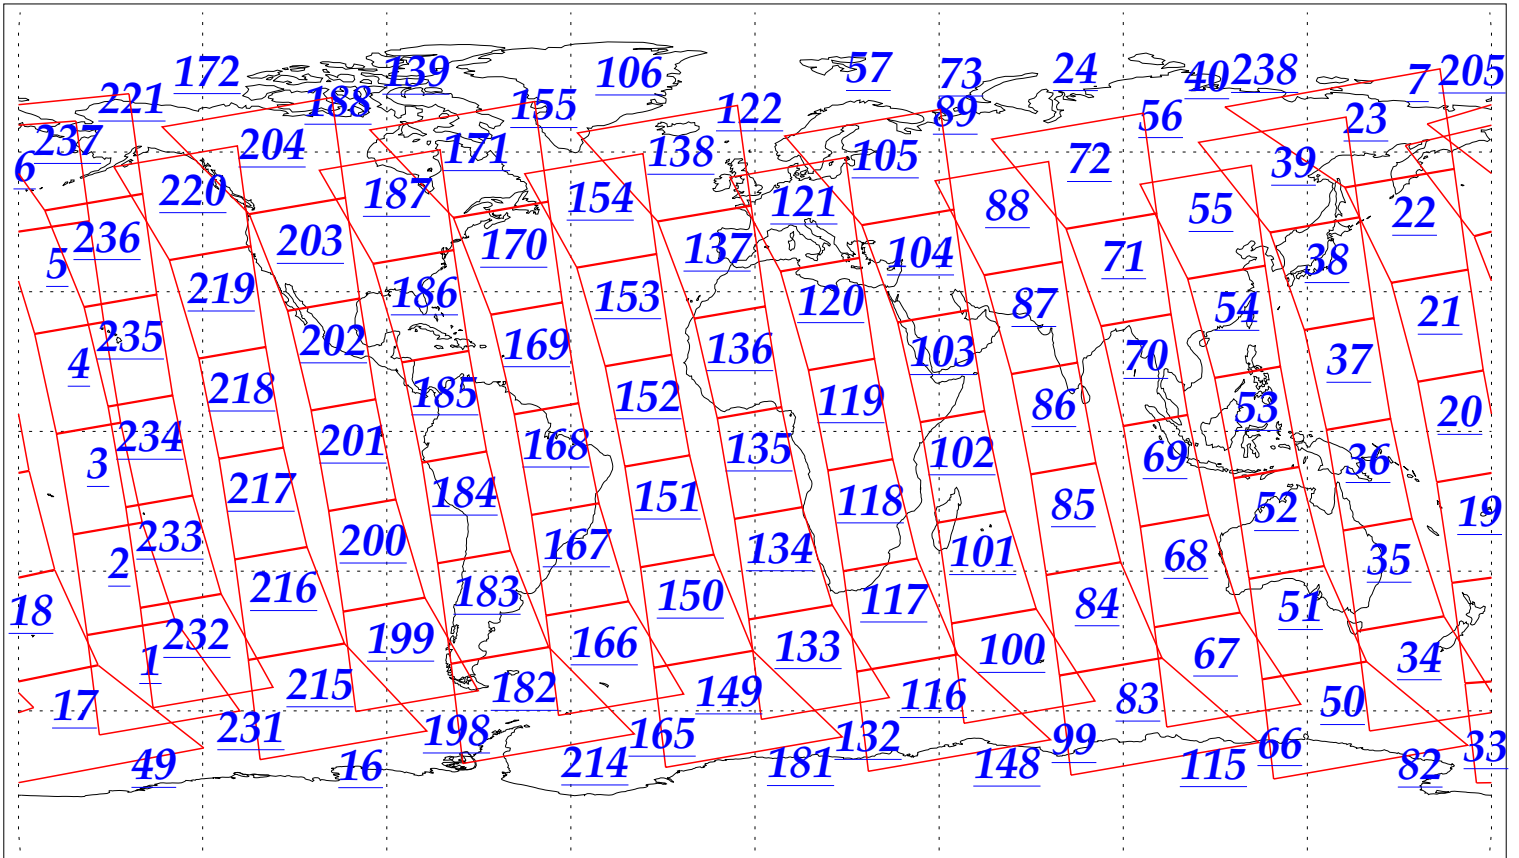

L1B Availability
AMSU Granules: 240
HSB Granules: 240
AIRS Granules: 240

18 Jan 2003
DoY 18
Aqua Day 259
Granules: 1 to 120

Granules: 121 to 240

Legend: AMSU Available, HSB Available, AIRS Available

L1B Availability
AMSU Granules: 240
HSB Granules: 240
AIRS Granules: 240

18 Jan 2003
DoY 18
Aqua Day 259

Ascending Granules

Descending Granules

Legend: AMSU Available, HSB Available, AIRS Available

L1B Availability
AMSU Granules: 240
HSB Granules: 240
AIRS Granules: 240

18 Jan 2003
DoY 18
Aqua Day 259

Northern Hemisphere Granules

Southern Hemisphere Granules

Legend: AMSU Available, HSB Available, AIRS Available