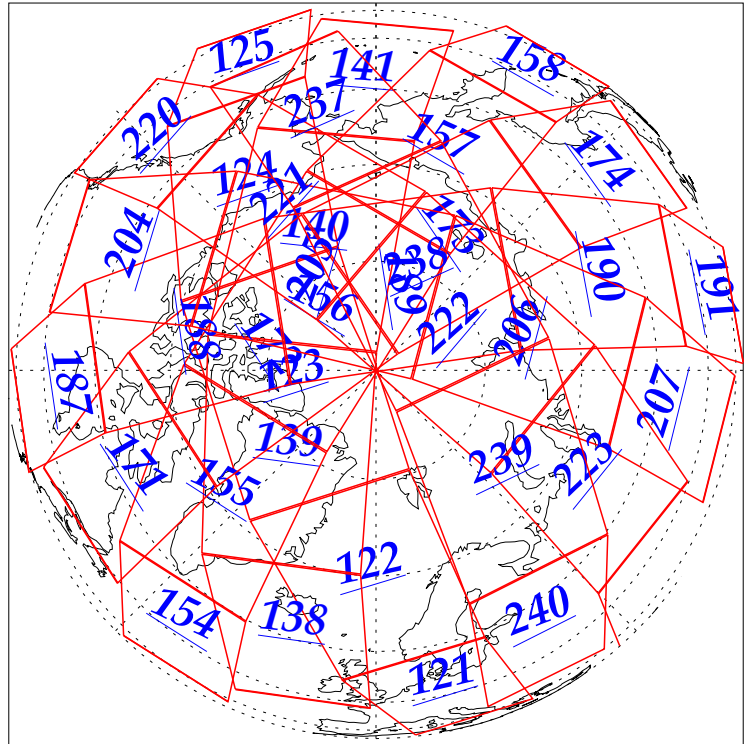

L1B Availability
AMSU Granules: 240
HSB Granules: 240
AIRS Granules: 240

18 Jan 2003
DoY 18
Aqua Day 259
Granules: 1 to 120

Granules: 121 to 240

Legend: AMSU Available, HSB Available, AIRS Available

L1B Availability
AMSU Granules: 240
HSB Granules: 240
AIRS Granules: 240

18 Jan 2003
DoY 18
Aqua Day 259

Ascending Granules

Descending Granules

Legend: AMSU Available, HSB Available, AIRS Available

L1B Availability
AMSU Granules: 240
HSB Granules: 240
AIRS Granules: 240

18 Jan 2003
DoY 18
Aqua Day 259

Northern Hemisphere Granules

Southern Hemisphere Granules

Legend: AMSU Available, HSB Available, AIRS Available