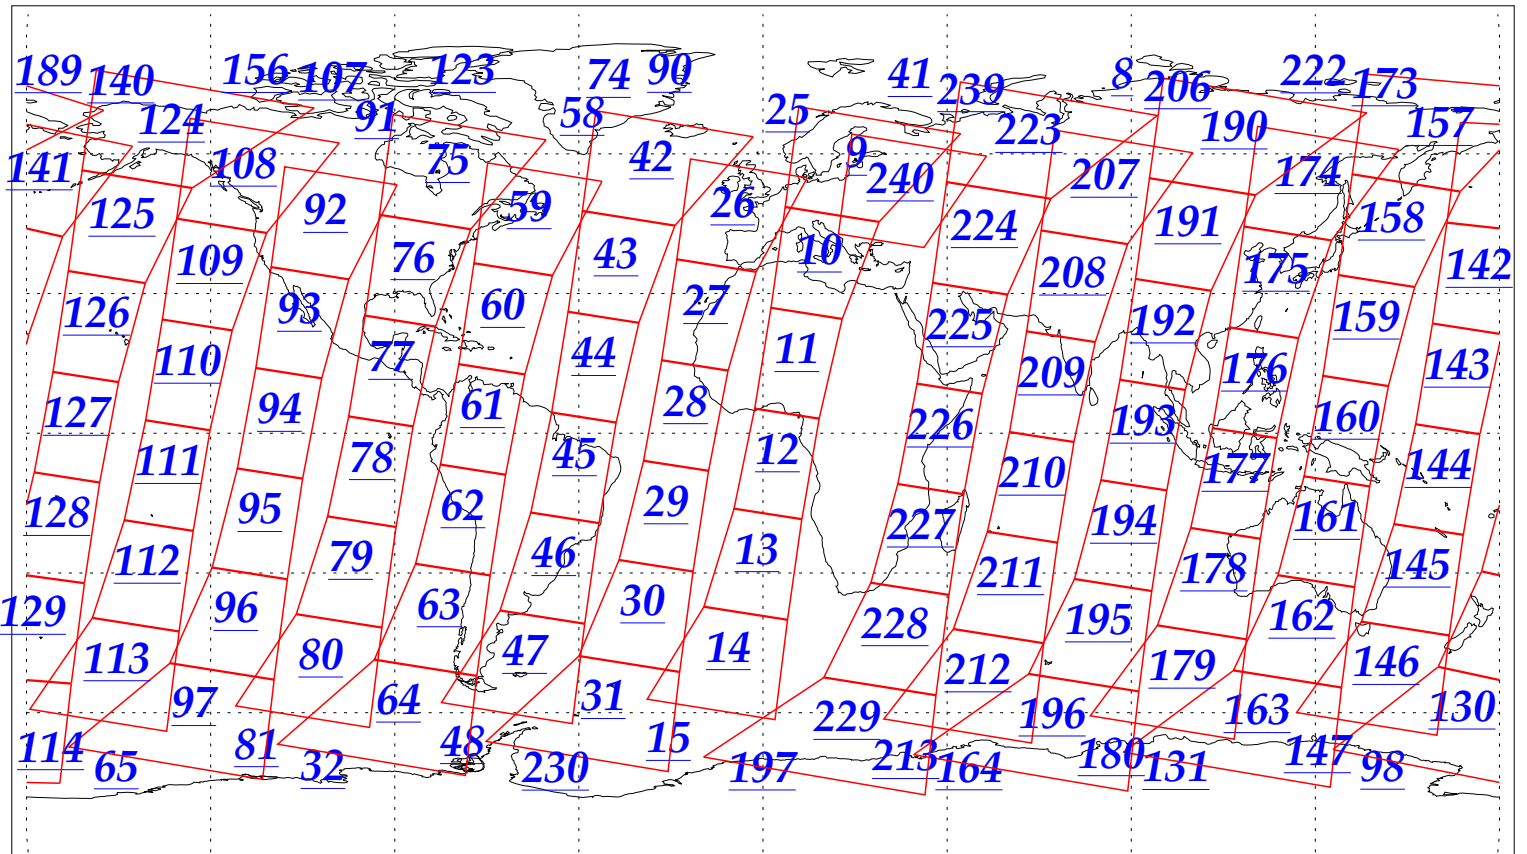

L1B Availability
AMSU Granules: 240
HSB Granules: 240
AIRS Granules: 240

18 Jan 2003
DoY 18
Aqua Day 259
Granules: 1 to 120

Granules: 121 to 240

Legend: AMSU Available, HSB Available, AIRS Available

L1B Availability
AMSU Granules: 240
HSB Granules: 240
AIRS Granules: 240

18 Jan 2003
DoY 18
Aqua Day 259

Ascending Granules

Descending Granules

Legend: AMSU Available, HSB Available, AIRS Available

L1B Availability
AMSU Granules: 240
HSB Granules: 240
AIRS Granules: 240

18 Jan 2003
DoY 18
Aqua Day 259

Northern Hemisphere Granules

Southern Hemisphere Granules

Legend: AMSU Available, HSB Available, AIRS Available