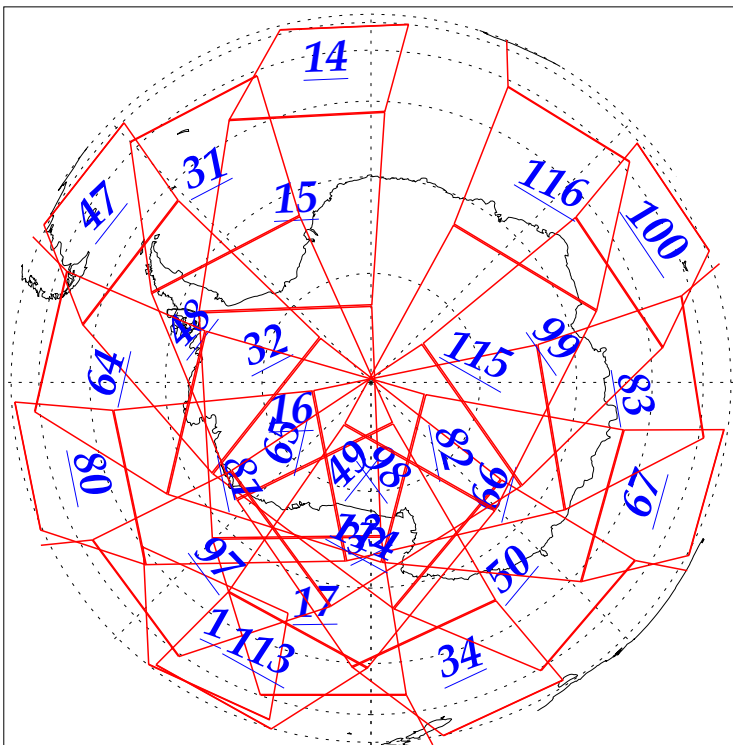

L1B Availability
AMSU Granules: 240
HSB Granules: 240
AIRS Granules: 240

18 Jan 2003
DoY 18
Aqua Day 259
Granules: 1 to 120

Granules: 121 to 240

Legend: AMSU Available, HSB Available, AIRS Available

L1B Availability
AMSU Granules: 240
HSB Granules: 240
AIRS Granules: 240

18 Jan 2003
DoY 18
Aqua Day 259

Ascending Granules

Descending Granules

Legend: AMSU Available, HSB Available, AIRS Available

L1B Availability
AMSU Granules: 240
HSB Granules: 240
AIRS Granules: 240

18 Jan 2003
DoY 18
Aqua Day 259

Northern Hemisphere Granules

Southern Hemisphere Granules

Legend: AMSU Available, HSB Available, AIRS Available