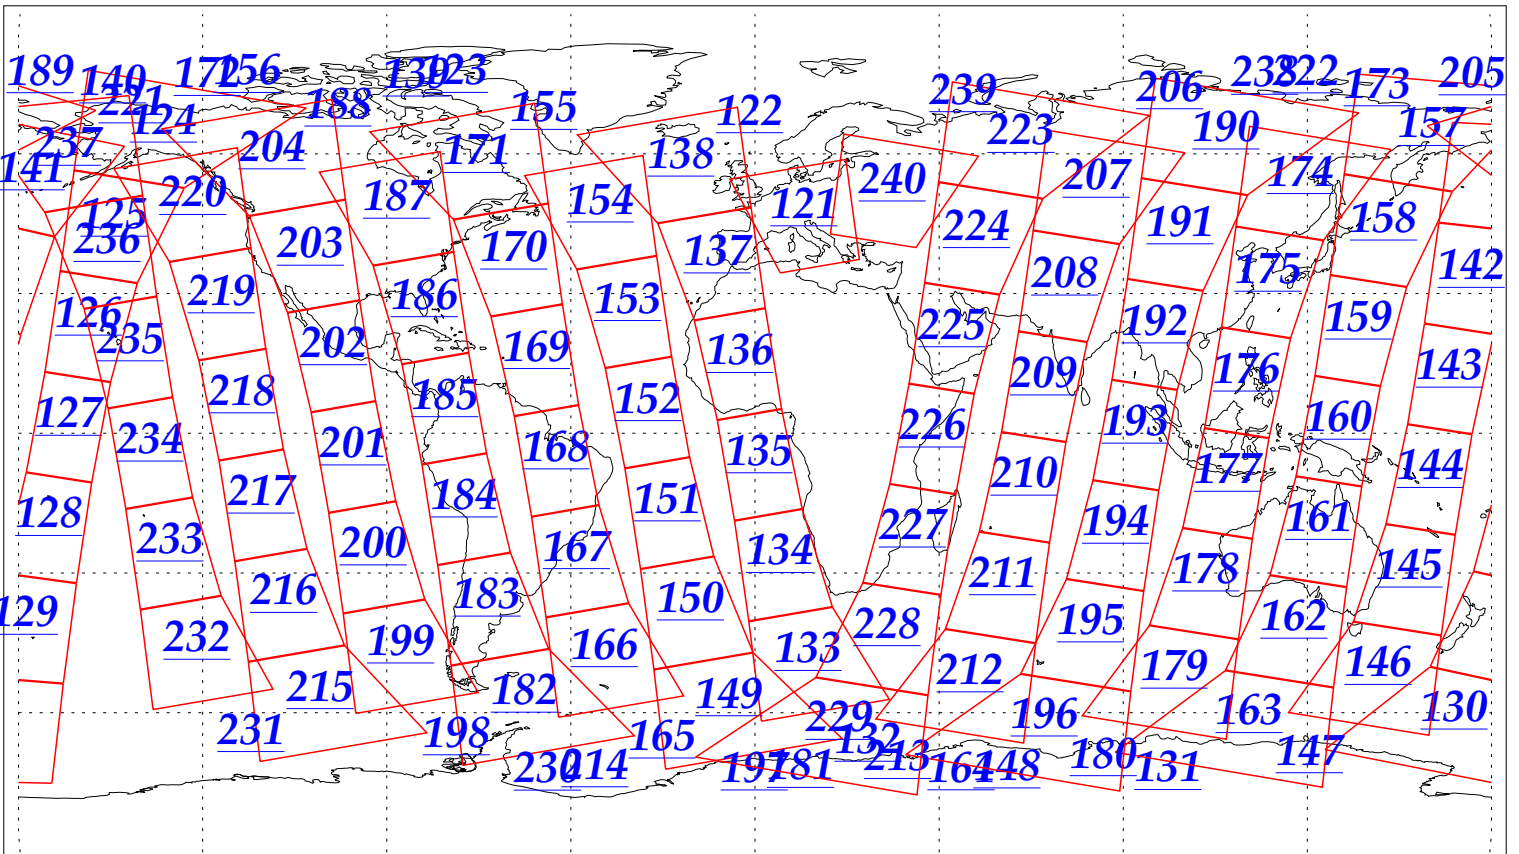

L1B Availability
AMSU Granules: 240
HSB Granules: 240
AIRS Granules: 240

18 Jan 2003
DoY 18
Aqua Day 259
Granules: 1 to 120

Granules: 121 to 240

Legend: AMSU Available, HSB Available, AIRS Available

L1B Availability
AMSU Granules: 240
HSB Granules: 240
AIRS Granules: 240

18 Jan 2003
DoY 18
Aqua Day 259

Ascending Granules

Descending Granules

Legend: AMSU Available, HSB Available, AIRS Available

L1B Availability
AMSU Granules: 240
HSB Granules: 240
AIRS Granules: 240

18 Jan 2003
DoY 18
Aqua Day 259

Northern Hemisphere Granules

Southern Hemisphere Granules

Legend: AMSU Available, HSB Available, AIRS Available