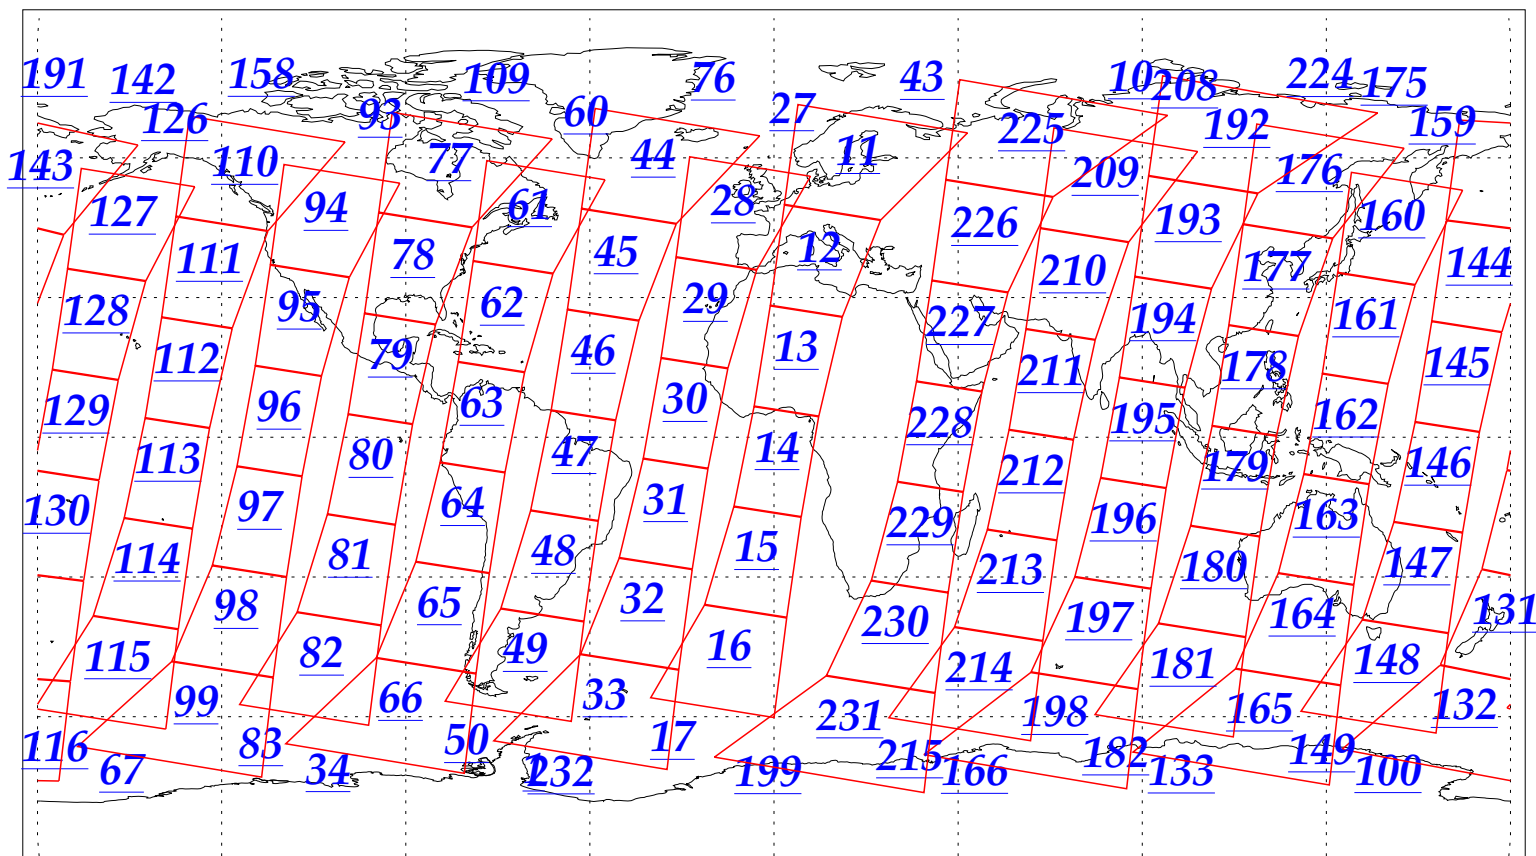

L1B Availability
AMSU Granules: 240
HSB Granules: 240
AIRS Granules: 240

16 Jan 2003
DoY 16
Aqua Day 257
Granules: 1 to 120

Granules: 121 to 240

Legend: AMSU Available, HSB Available, AIRS Available

L1B Availability
AMSU Granules: 240
HSB Granules: 240
AIRS Granules: 240

16 Jan 2003
DoY 16
Aqua Day 257

Ascending Granules

Descending Granules

Legend: AMSU Available, HSB Available, AIRS Available

L1B Availability
 AMSU Granules: 240
 HSB Granules: 240
 AIRS Granules: 240

16 Jan 2003
 DoY 16
 Aqua Day 257

Northern Hemisphere Granules

Southern Hemisphere Granules

Legend: AMSU Available, HSB Available, AIRS Available