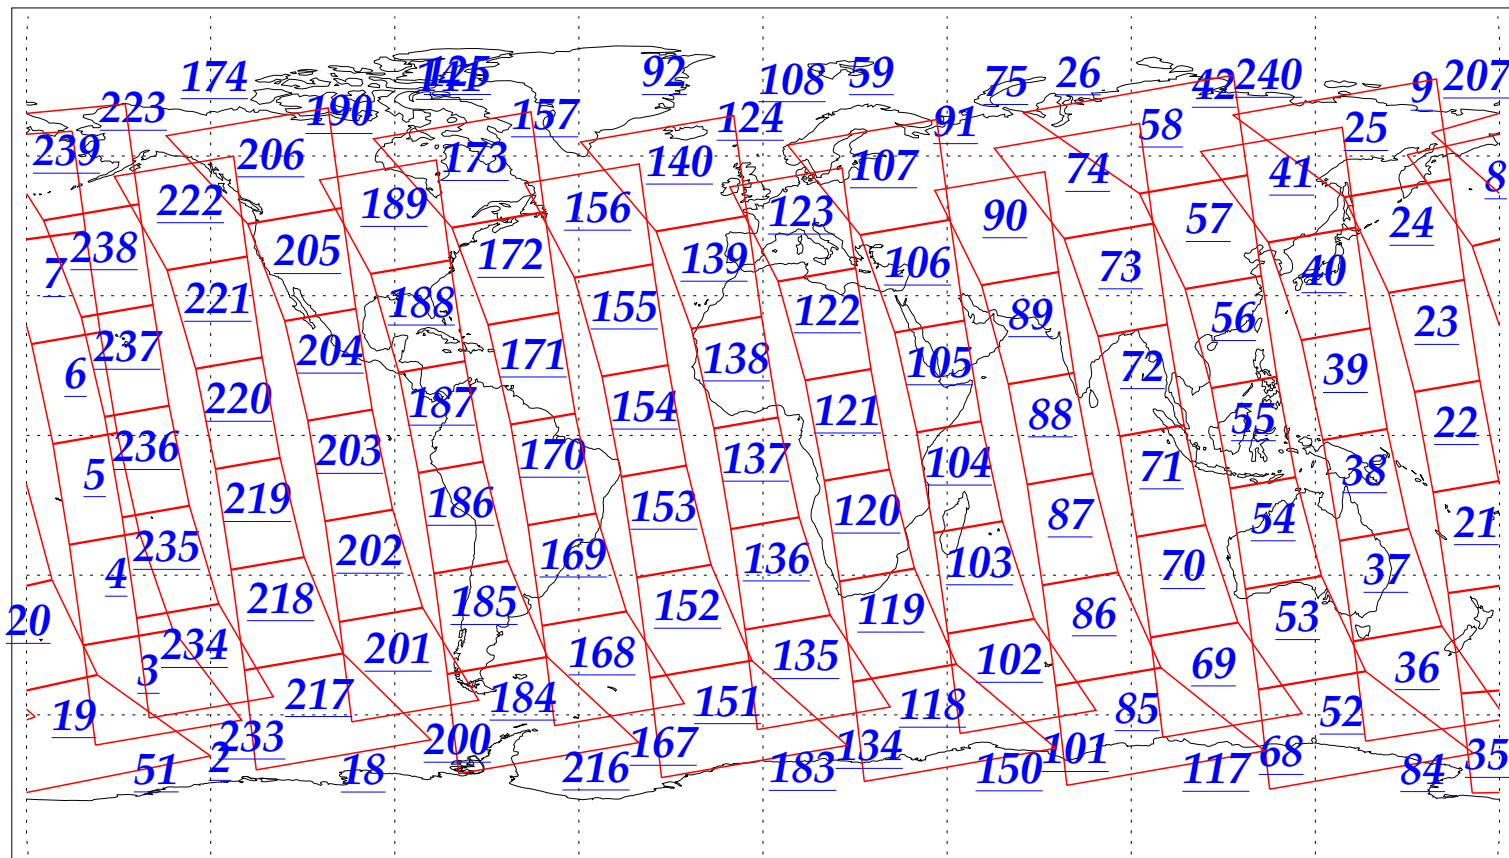

L1B Availability
AMSU Granules: 240
HSB Granules: 240
AIRS Granules: 240

16 Jan 2003
DoY 16
Aqua Day 257
Granules: 1 to 120

Granules: 121 to 240

Legend: AMSU Available, HSB Available, AIRS Available

L1B Availability
AMSU Granules: 240
HSB Granules: 240
AIRS Granules: 240

16 Jan 2003
DoY 16
Aqua Day 257

Ascending Granules

Descending Granules

Legend: AMSU Available, HSB Available, AIRS Available

L1B Availability
 AMSU Granules: 240
 HSB Granules: 240
 AIRS Granules: 240

16 Jan 2003
 DoY 16
 Aqua Day 257

Northern Hemisphere Granules

Southern Hemisphere Granules

Legend: AMSU Available, HSB Available, AIRS Available