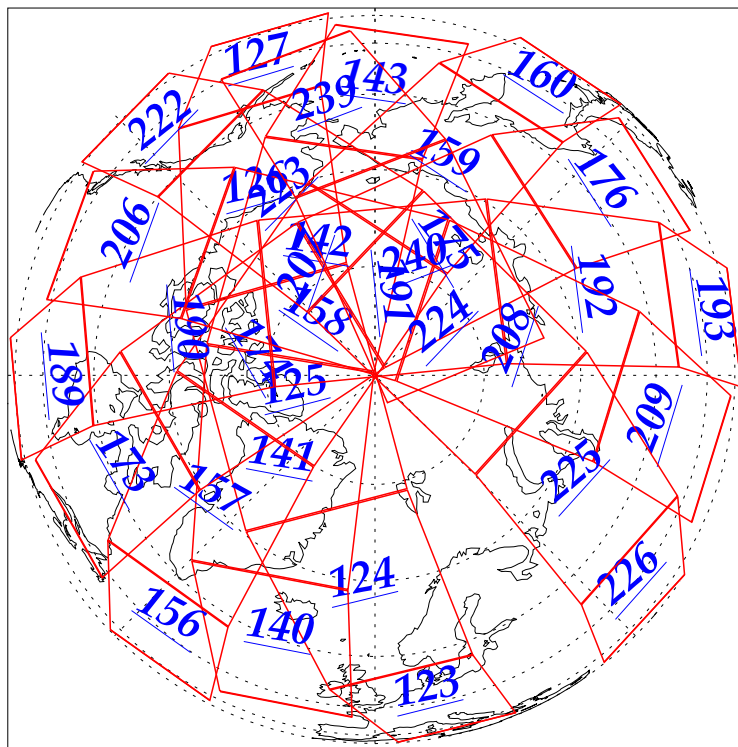

L1B Availability
AMSU Granules: 240
HSB Granules: 240
AIRS Granules: 240

16 Jan 2003
DoY 16
Aqua Day 257
Granules: 1 to 120

Granules: 121 to 240

Legend: AMSU Available, HSB Available, AIRS Available

L1B Availability
AMSU Granules: 240
HSB Granules: 240
AIRS Granules: 240

16 Jan 2003
DoY 16
Aqua Day 257

Ascending Granules

Descending Granules

Legend: AMSU Available, HSB Available, AIRS Available

L1B Availability
 AMSU Granules: 240
 HSB Granules: 240
 AIRS Granules: 240

16 Jan 2003
 DoY 16
 Aqua Day 257

Northern Hemisphere Granules

Southern Hemisphere Granules

Legend: AMSU Available, HSB Available, AIRS Available