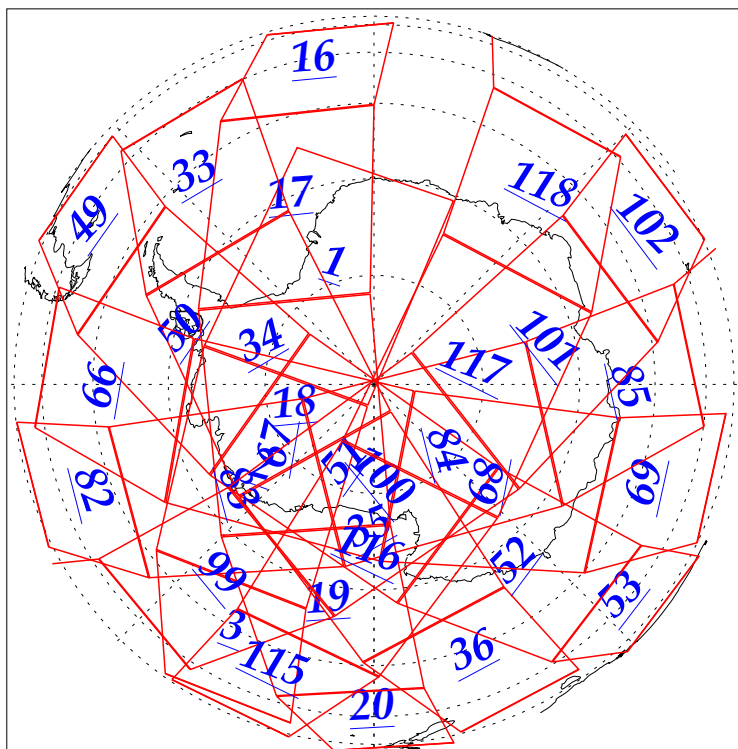

L1B Availability
AMSU Granules: 240
HSB Granules: 240
AIRS Granules: 240

16 Jan 2003
DoY 16
Aqua Day 257
Granules: 1 to 120

Granules: 121 to 240

Legend: AMSU Available, HSB Available, AIRS Available

L1B Availability
AMSU Granules: 240
HSB Granules: 240
AIRS Granules: 240

16 Jan 2003
DoY 16
Aqua Day 257

Ascending Granules

Descending Granules

Legend: AMSU Available, HSB Available, AIRS Available

L1B Availability
 AMSU Granules: 240
 HSB Granules: 240
 AIRS Granules: 240

16 Jan 2003
 DoY 16
 Aqua Day 257

Northern Hemisphere Granules

Southern Hemisphere Granules

Legend: AMSU Available, HSB Available, AIRS Available