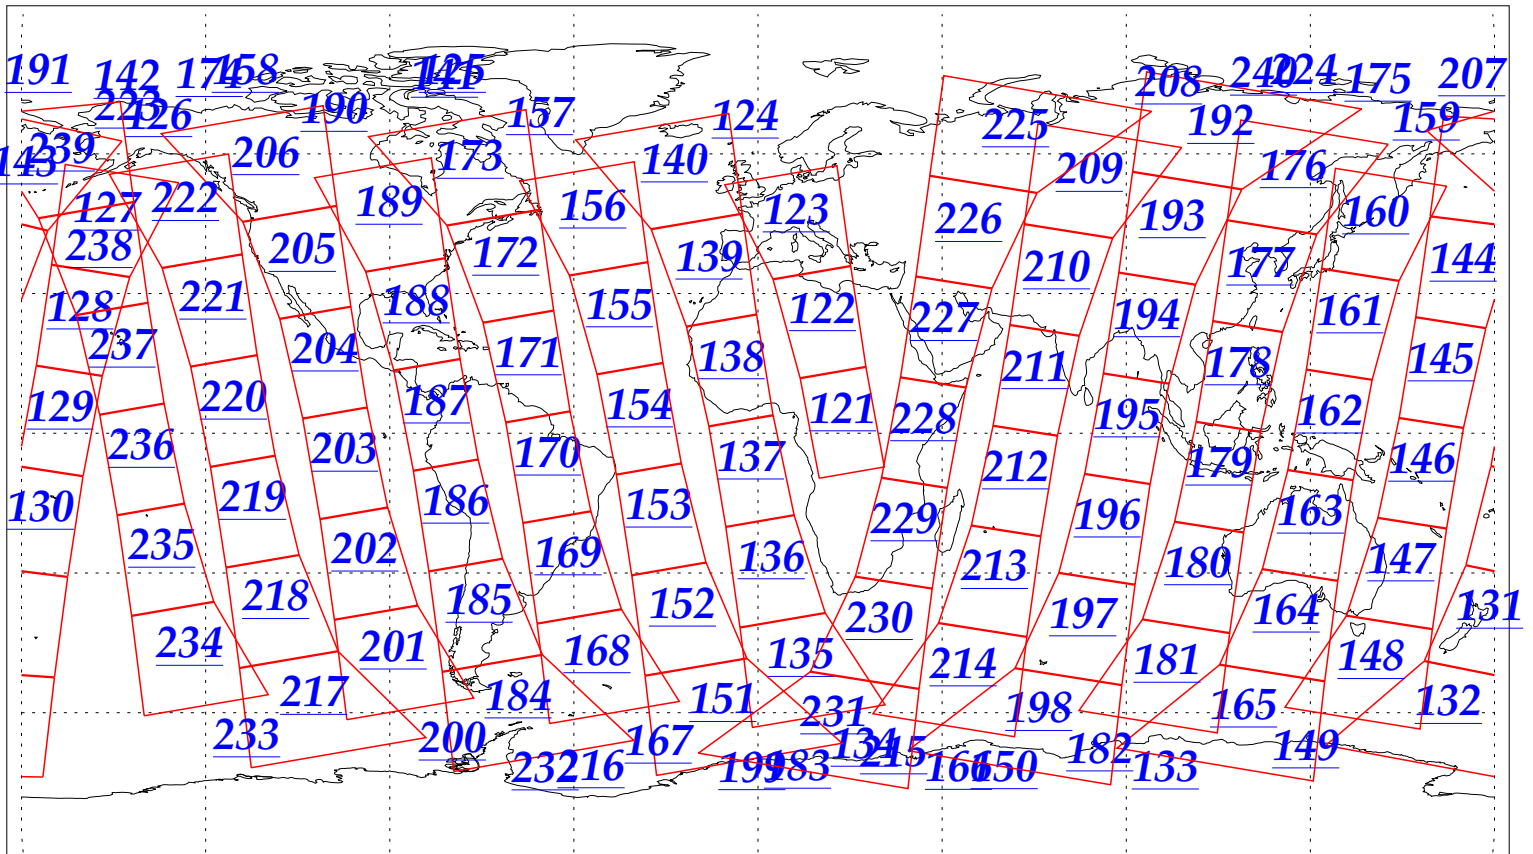

L1B Availability
AMSU Granules: 240
HSB Granules: 240
AIRS Granules: 240

16 Jan 2003
DoY 16
Aqua Day 257
Granules: 1 to 120

Granules: 121 to 240

Legend: AMSU Available, HSB Available, AIRS Available

L1B Availability
AMSU Granules: 240
HSB Granules: 240
AIRS Granules: 240

16 Jan 2003
DoY 16
Aqua Day 257

Ascending Granules

Descending Granules

Legend: AMSU Available, HSB Available, AIRS Available

L1B Availability
 AMSU Granules: 240
 HSB Granules: 240
 AIRS Granules: 240

16 Jan 2003
 DoY 16
 Aqua Day 257

Northern Hemisphere Granules

Southern Hemisphere Granules

Legend: AMSU Available, HSB Available, AIRS Available