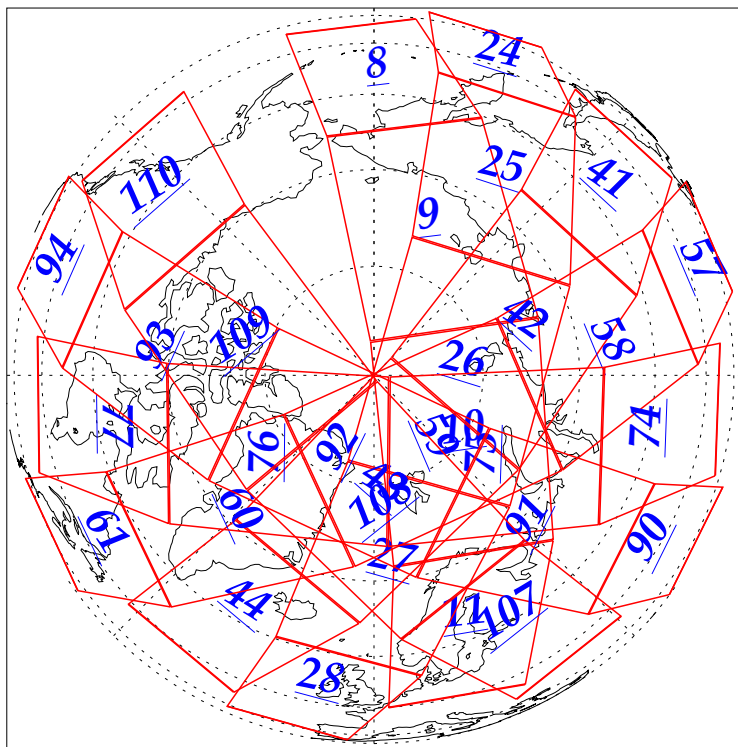

L1B Availability
AMSU Granules: 240
HSB Granules: 240
AIRS Granules: 240

16 Jan 2003
DoY 16
Aqua Day 257
Granules: 1 to 120

Granules: 121 to 240

Legend: AMSU Available, HSB Available, AIRS Available

L1B Availability
AMSU Granules: 240
HSB Granules: 240
AIRS Granules: 240

16 Jan 2003
DoY 16
Aqua Day 257

Ascending Granules

Descending Granules

Legend: AMSU Available, HSB Available, AIRS Available

L1B Availability
 AMSU Granules: 240
 HSB Granules: 240
 AIRS Granules: 240

16 Jan 2003
 DoY 16
 Aqua Day 257

Northern Hemisphere Granules

Southern Hemisphere Granules

Legend: AMSU Available, HSB Available, AIRS Available