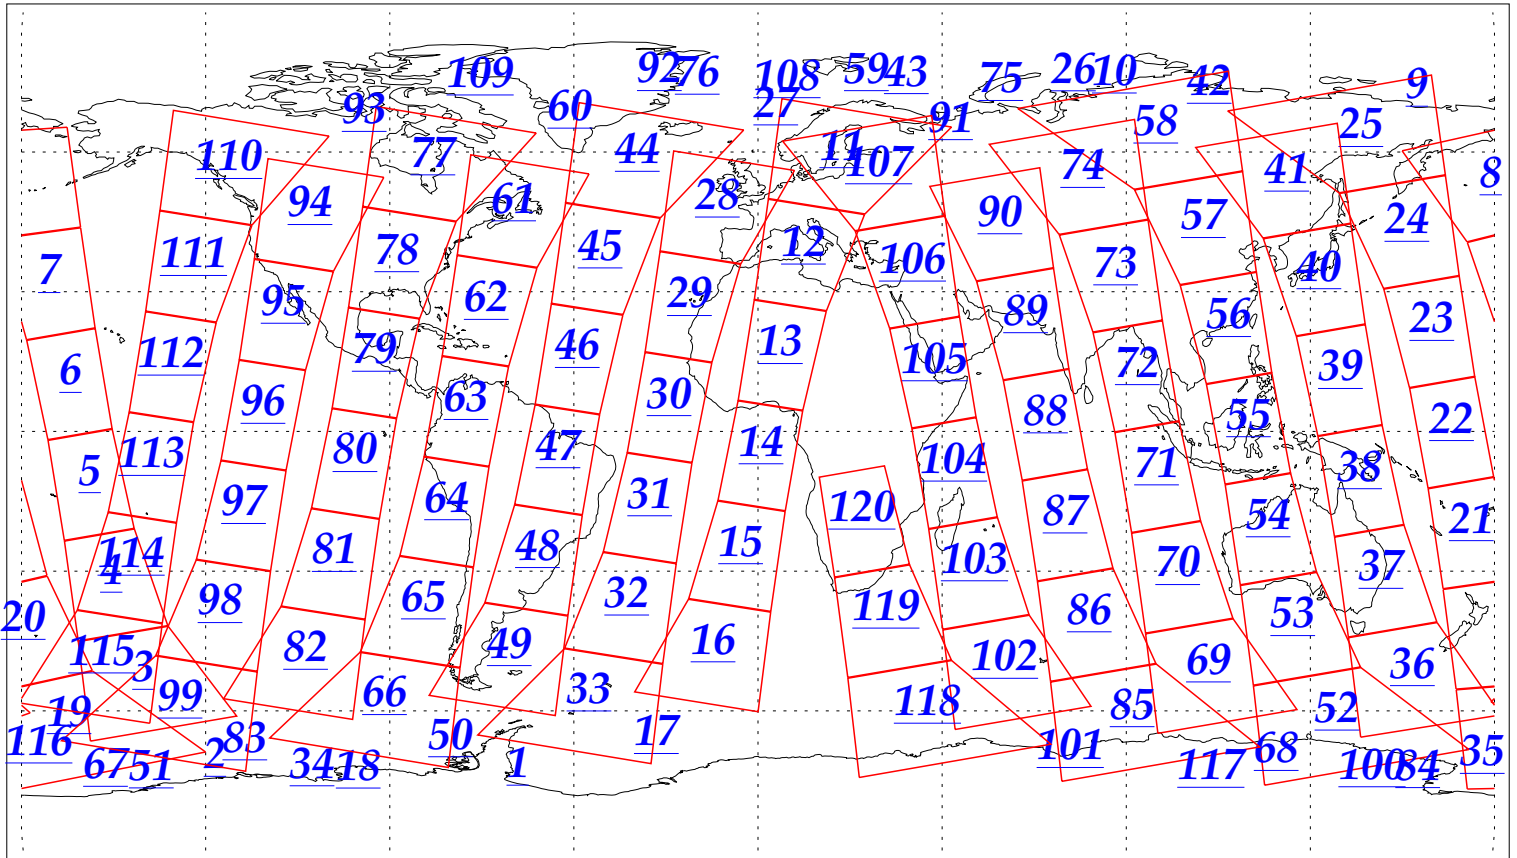

L1B Availability
AMSU Granules: 240
HSB Granules: 240
AIRS Granules: 240

16 Jan 2003
DoY 16
Aqua Day 257
Granules: 1 to 120

Granules: 121 to 240

Legend: AMSU Available, HSB Available, AIRS Available

L1B Availability
AMSU Granules: 240
HSB Granules: 240
AIRS Granules: 240

16 Jan 2003
DoY 16
Aqua Day 257

Ascending Granules

Descending Granules

Legend: AMSU Available, HSB Available, AIRS Available

L1B Availability
 AMSU Granules: 240
 HSB Granules: 240
 AIRS Granules: 240

16 Jan 2003
 DoY 16
 Aqua Day 257

Northern Hemisphere Granules

Southern Hemisphere Granules

Legend: AMSU Available, HSB Available, AIRS Available