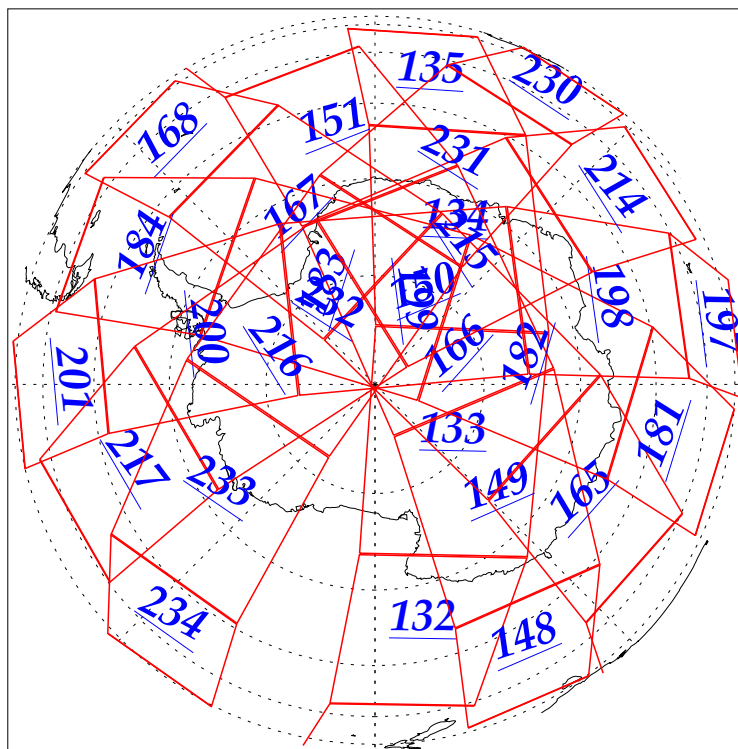

L1B Availability
AMSU Granules: 240
HSB Granules: 240
AIRS Granules: 240

16 Jan 2003
DoY 16
Aqua Day 257
Granules: 1 to 120

Granules: 121 to 240

Legend: AMSU Available, HSB Available, AIRS Available

L1B Availability
AMSU Granules: 240
HSB Granules: 240
AIRS Granules: 240

16 Jan 2003
DoY 16
Aqua Day 257

Ascending Granules

Descending Granules

Legend: AMSU Available, HSB Available, AIRS Available

L1B Availability
 AMSU Granules: 240
 HSB Granules: 240
 AIRS Granules: 240

16 Jan 2003
 DoY 16
 Aqua Day 257

Northern Hemisphere Granules

Southern Hemisphere Granules

Legend: AMSU Available, HSB Available, AIRS Available