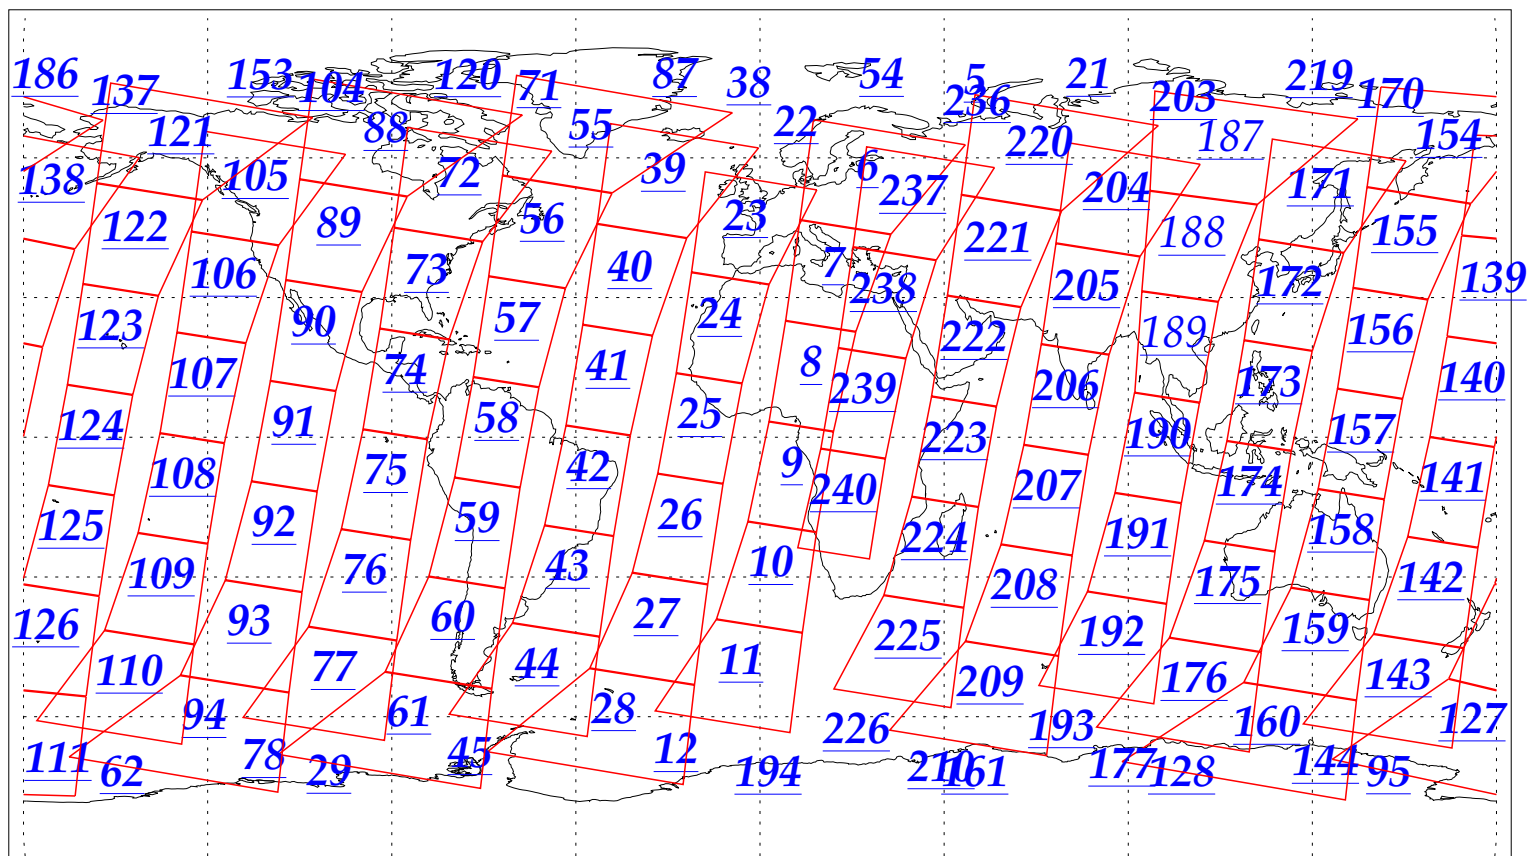

L1B Availability
AMSU Granules: 240
HSB Granules: 240
AIRS Granules: 237

13 Jan 2003
DoY 13
Aqua Day 254
Granules: 1 to 120

Granules: 121 to 240

Legend: AMSU Available, HSB Available, AIRS Available

L1B Availability
AMSU Granules: 240
HSB Granules: 240
AIRS Granules: 237

13 Jan 2003
DoY 13
Aqua Day 254

Ascending Granules

Descending Granules

Legend: AMSU Available, HSB Available, AIRS Available

L1B Availability
 AMSU Granules: 240
 HSB Granules: 240
 AIRS Granules: 237

13 Jan 2003
 DoY 13
 Aqua Day 254

Northern Hemisphere Granules

Southern Hemisphere Granules

Legend: AMSU Available, **HSB Available**, **AIRS Available**