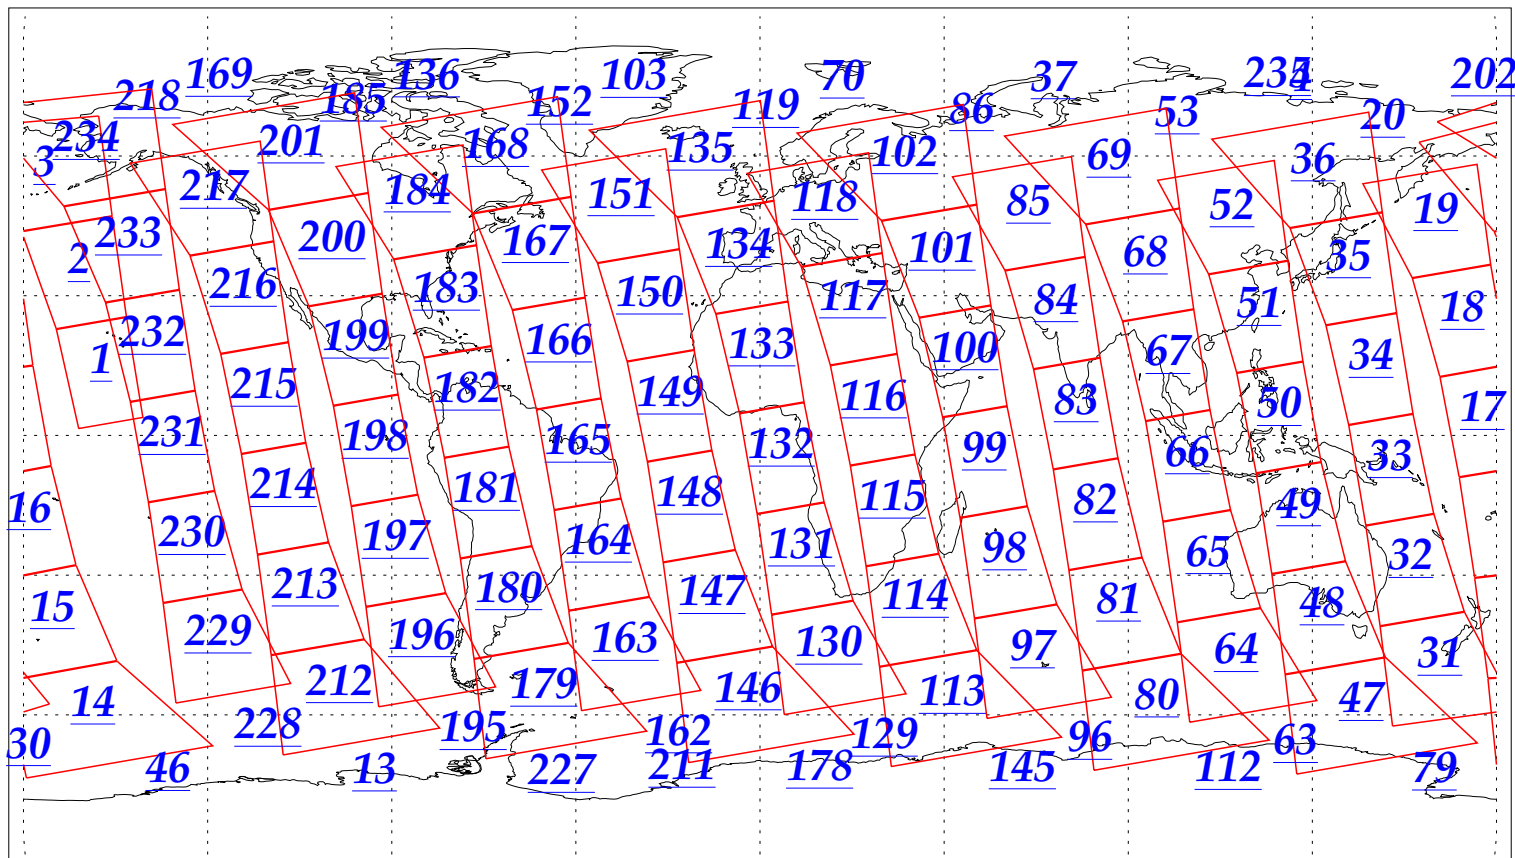

L1B Availability
AMSU Granules: 240
HSB Granules: 240
AIRS Granules: 237

13 Jan 2003
DoY 13
Aqua Day 254
Granules: 1 to 120

Granules: 121 to 240

Legend: AMSU Available, HSB Available, AIRS Available

L1B Availability
AMSU Granules: 240
HSB Granules: 240
AIRS Granules: 237

13 Jan 2003
DoY 13
Aqua Day 254

Ascending Granules

Descending Granules

Legend: AMSU Available, HSB Available, AIRS Available

L1B Availability
 AMSU Granules: 240
 HSB Granules: 240
 AIRS Granules: 237

13 Jan 2003
 DoY 13
 Aqua Day 254

Northern Hemisphere Granules

Southern Hemisphere Granules

Legend: AMSU Available, **HSB Available**, **AIRS Available**