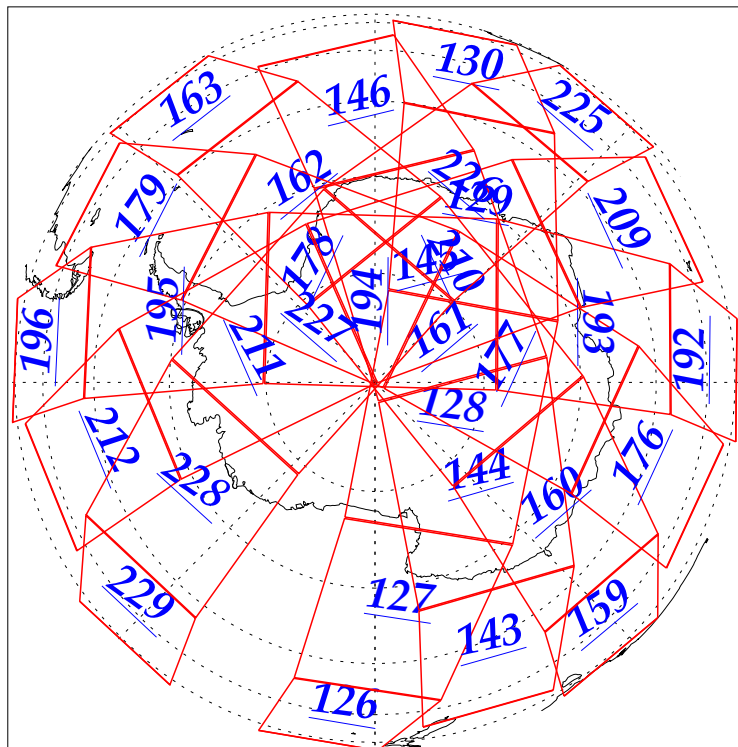

L1B Availability
AMSU Granules: 240
HSB Granules: 240
AIRS Granules: 237

13 Jan 2003
DoY 13
Aqua Day 254
Granules: 1 to 120

Granules: 121 to 240

Legend: AMSU Available, HSB Available, AIRS Available

L1B Availability
AMSU Granules: 240
HSB Granules: 240
AIRS Granules: 237

13 Jan 2003
DoY 13
Aqua Day 254

Ascending Granules

Descending Granules

Legend: AMSU Available, HSB Available, AIRS Available

L1B Availability
 AMSU Granules: 240
 HSB Granules: 240
 AIRS Granules: 237

13 Jan 2003
 DoY 13
 Aqua Day 254

Northern Hemisphere Granules

Southern Hemisphere Granules

Legend: AMSU Available, **HSB Available**, **AIRS Available**