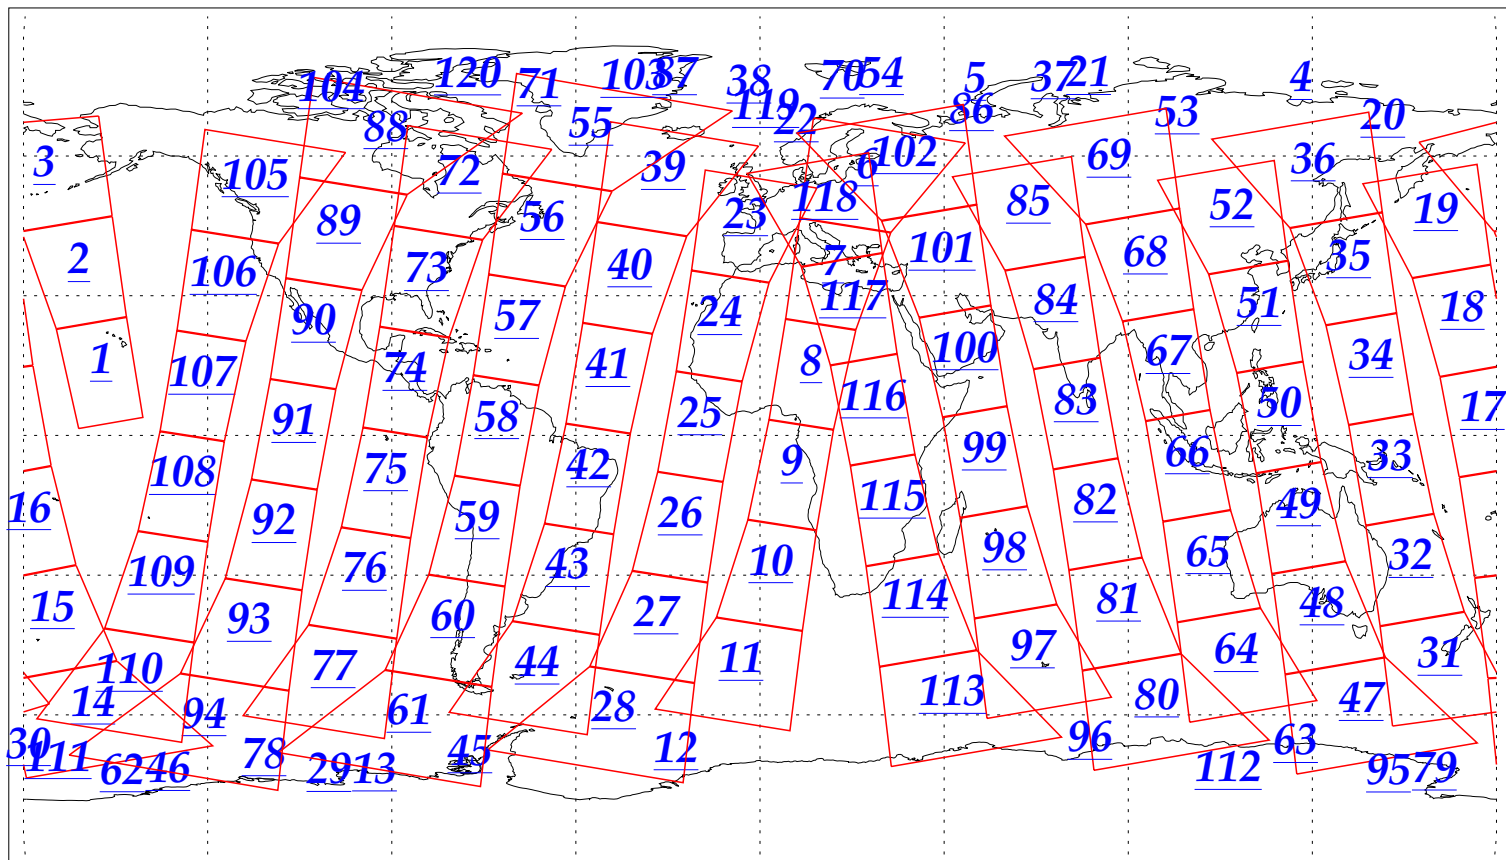

L1B Availability
AMSU Granules: 240
HSB Granules: 240
AIRS Granules: 237

13 Jan 2003
DoY 13
Aqua Day 254
Granules: 1 to 120

Granules: 121 to 240

Legend: AMSU Available, HSB Available, AIRS Available

L1B Availability
AMSU Granules: 240
HSB Granules: 240
AIRS Granules: 237

13 Jan 2003
DoY 13
Aqua Day 254

Ascending Granules

Descending Granules

Legend: AMSU Available, HSB Available, AIRS Available

L1B Availability
 AMSU Granules: 240
 HSB Granules: 240
 AIRS Granules: 237

13 Jan 2003
 DoY 13
 Aqua Day 254

Northern Hemisphere Granules

Southern Hemisphere Granules

Legend: AMSU Available, **HSB Available**, **AIRS Available**