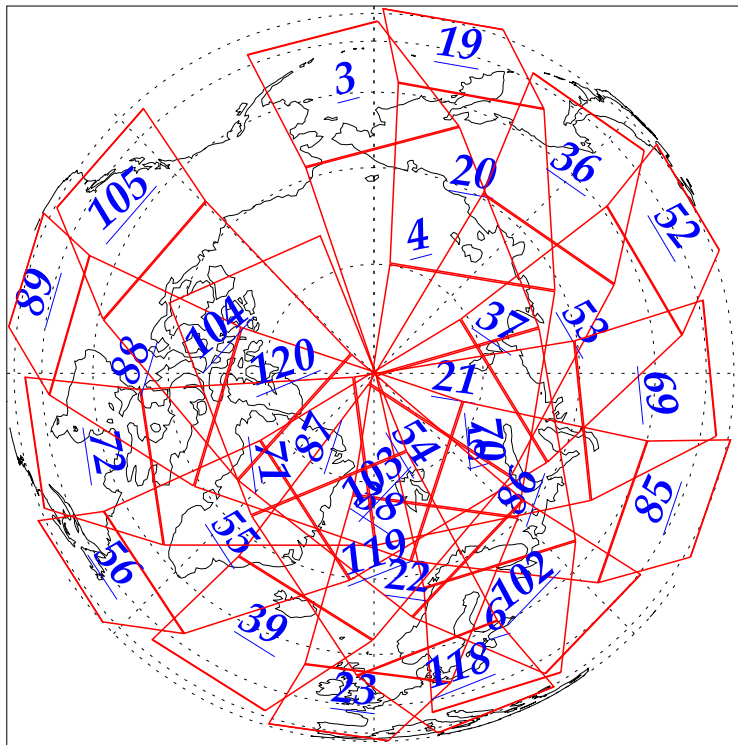

L1B Availability
AMSU Granules: 240
HSB Granules: 240
AIRS Granules: 237

13 Jan 2003
DoY 13
Aqua Day 254
Granules: 1 to 120

Granules: 121 to 240

Legend: AMSU Available, HSB Available, AIRS Available

L1B Availability
AMSU Granules: 240
HSB Granules: 240
AIRS Granules: 237

13 Jan 2003
DoY 13
Aqua Day 254

Ascending Granules

Descending Granules

Legend: AMSU Available, HSB Available, AIRS Available

L1B Availability
 AMSU Granules: 240
 HSB Granules: 240
 AIRS Granules: 237

13 Jan 2003
 DoY 13
 Aqua Day 254

Northern Hemisphere Granules

Southern Hemisphere Granules

Legend: AMSU Available, **HSB Available**, **AIRS Available**