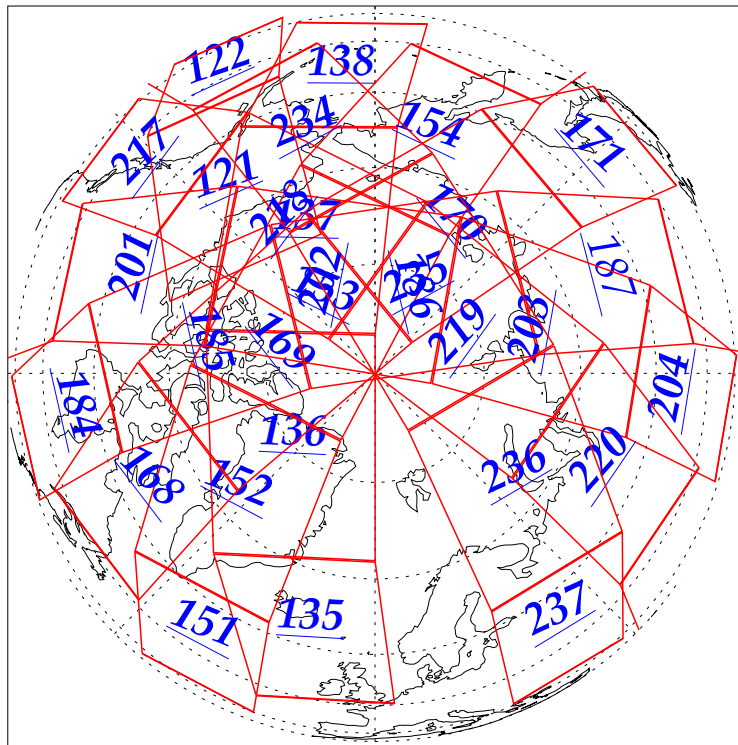

L1B Availability
AMSU Granules: 240
HSB Granules: 240
AIRS Granules: 237

13 Jan 2003
DoY 13
Aqua Day 254
Granules: 1 to 120

Granules: 121 to 240

Legend: AMSU Available, HSB Available, AIRS Available

L1B Availability
AMSU Granules: 240
HSB Granules: 240
AIRS Granules: 237

13 Jan 2003
DoY 13
Aqua Day 254

Ascending Granules

Descending Granules

Legend: AMSU Available, HSB Available, AIRS Available

L1B Availability
 AMSU Granules: 240
 HSB Granules: 240
 AIRS Granules: 237

13 Jan 2003
 DoY 13
 Aqua Day 254

Northern Hemisphere Granules

Southern Hemisphere Granules

Legend: AMSU Available, **HSB Available**, **AIRS Available**