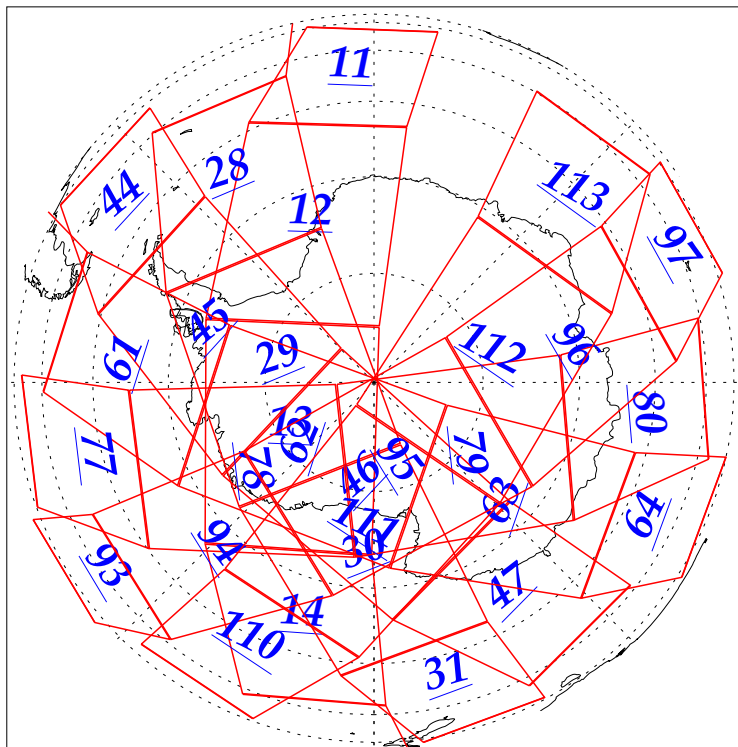

L1B Availability
AMSU Granules: 240
HSB Granules: 240
AIRS Granules: 237

13 Jan 2003
DoY 13
Aqua Day 254
Granules: 1 to 120

Granules: 121 to 240

Legend: AMSU Available, HSB Available, AIRS Available

L1B Availability
AMSU Granules: 240
HSB Granules: 240
AIRS Granules: 237

13 Jan 2003
DoY 13
Aqua Day 254

Ascending Granules

Descending Granules

Legend: AMSU Available, HSB Available, AIRS Available

L1B Availability
 AMSU Granules: 240
 HSB Granules: 240
 AIRS Granules: 237

13 Jan 2003
 DoY 13
 Aqua Day 254

Northern Hemisphere Granules

Southern Hemisphere Granules

Legend: AMSU Available, **HSB Available**, **AIRS Available**