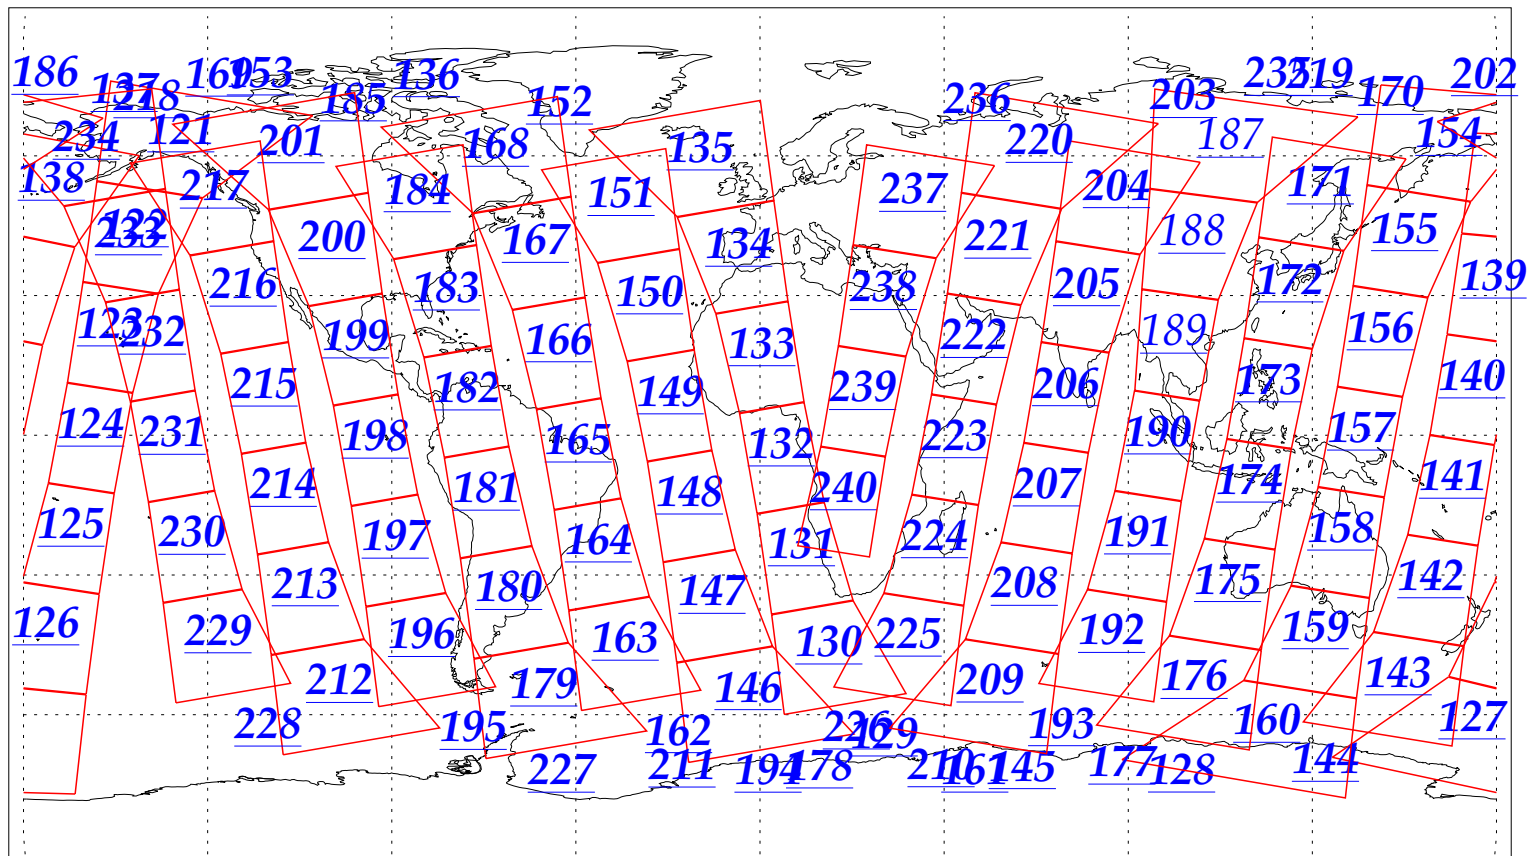

L1B Availability
AMSU Granules: 240
HSB Granules: 240
AIRS Granules: 237

13 Jan 2003
DoY 13
Aqua Day 254
Granules: 1 to 120

Granules: 121 to 240

Legend: AMSU Available, HSB Available, AIRS Available

L1B Availability
AMSU Granules: 240
HSB Granules: 240
AIRS Granules: 237

13 Jan 2003
DoY 13
Aqua Day 254

Ascending Granules

Descending Granules

Legend: AMSU Available, HSB Available, AIRS Available

L1B Availability
 AMSU Granules: 240
 HSB Granules: 240
 AIRS Granules: 237

13 Jan 2003
 DoY 13
 Aqua Day 254

Northern Hemisphere Granules

Southern Hemisphere Granules

Legend: AMSU Available, **HSB Available**, **AIRS Available**