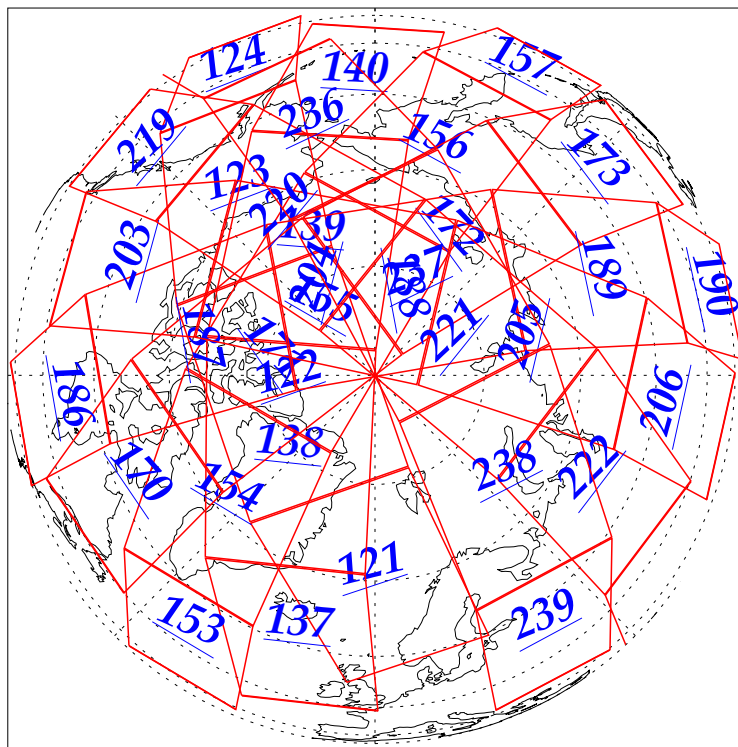

L1B Availability  
AMSU Granules: 240  
HSB Granules: 240  
AIRS Granules: 240

11 Jan 2003  
DoY 11  
Aqua Day 252  
Granules: 1 to 120

Granules: 121 to 240

Legend: AMSU Available, HSB Available, AIRS Available

L1B Availability  
AMSU Granules: 240  
HSB Granules: 240  
AIRS Granules: 240

11 Jan 2003  
DoY 11  
Aqua Day 252

Ascending Granules

Descending Granules

Legend: AMSU Available, HSB Available, AIRS Available

### Northern Hemisphere Granules