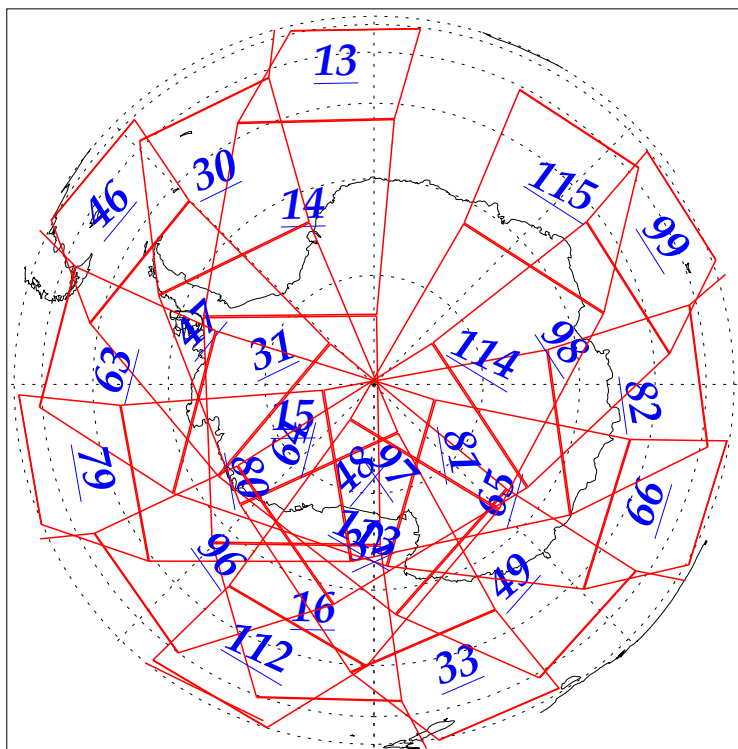

Legend: AMSU Available, HSB Available, AIRS Available