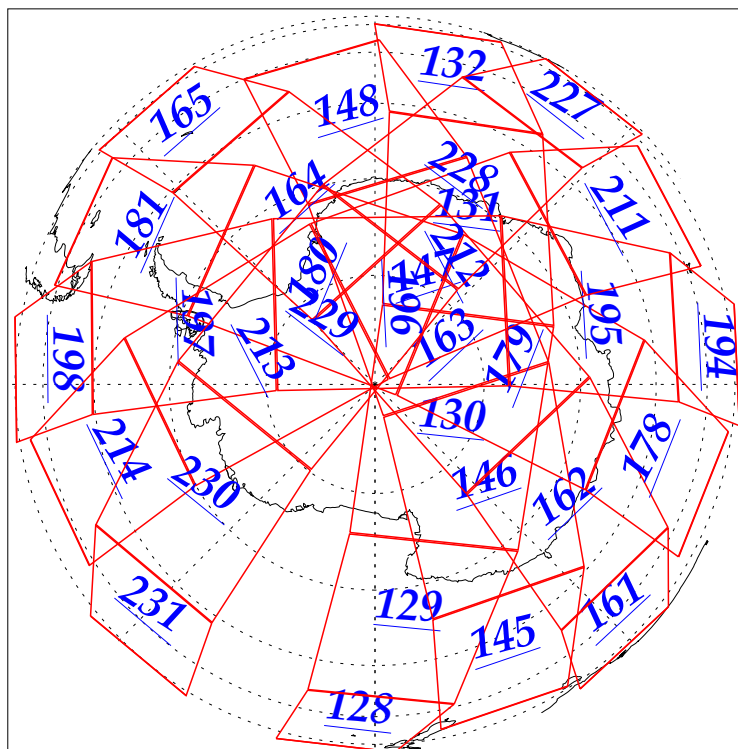

Legend: AMSU Available, HSB Available, AIRS Available