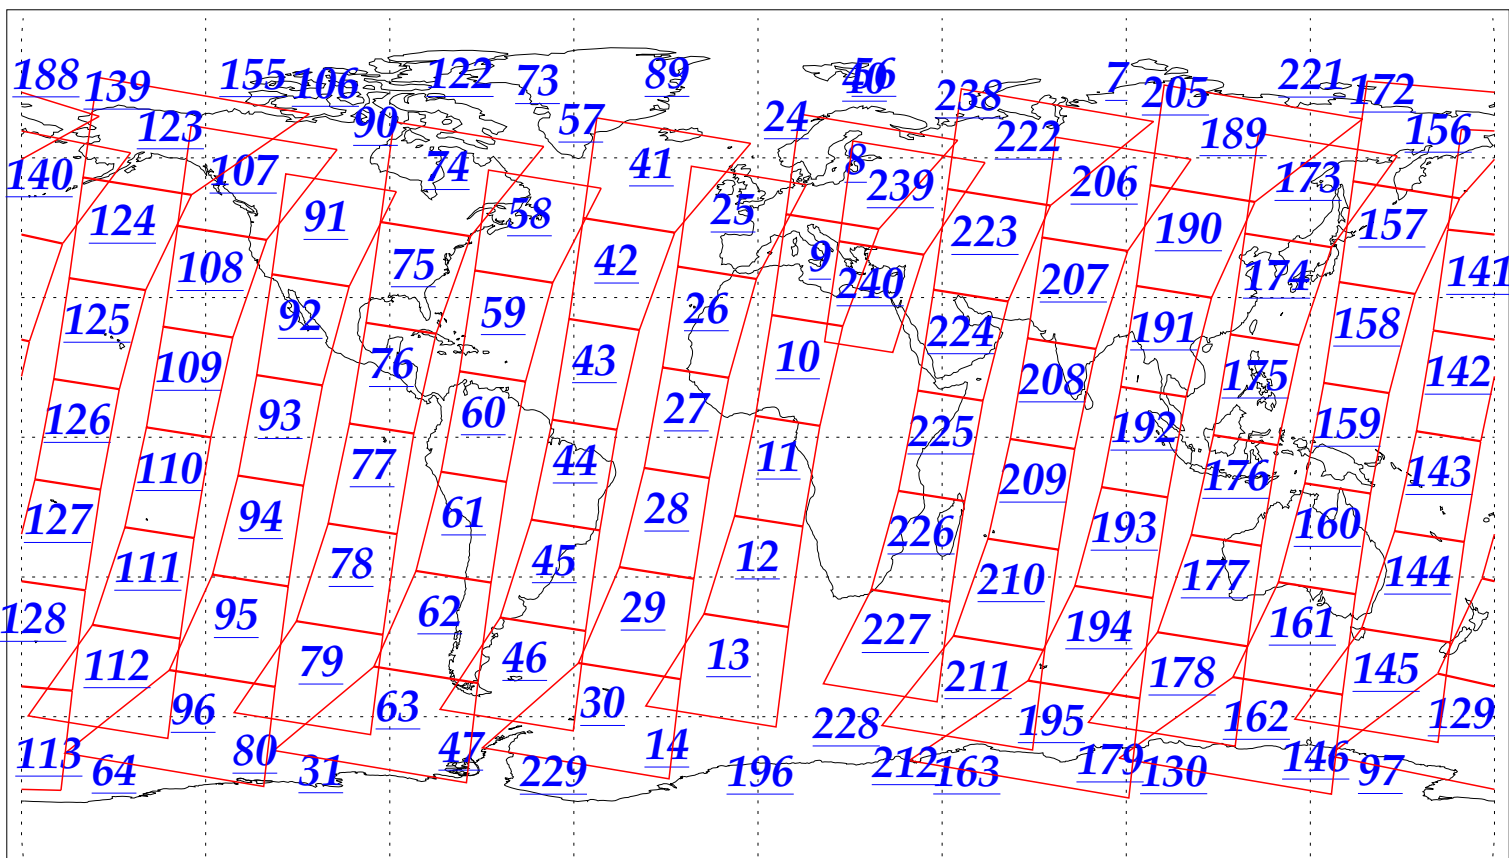

L1B Availability  
AMSU Granules: 240  
HSB Granules: 240  
AIRS Granules: 240

11 Jan 2003  
DoY 11  
Aqua Day 252  
Granules: 1 to 120

Granules: 121 to 240

Legend: AMSU Available, HSB Available, AIRS Available

L1B Availability  
AMSU Granules: 240  
HSB Granules: 240  
AIRS Granules: 240

11 Jan 2003  
DoY 11  
Aqua Day 252

Ascending Granules

Descending Granules

Legend: AMSU Available, HSB Available, AIRS Available