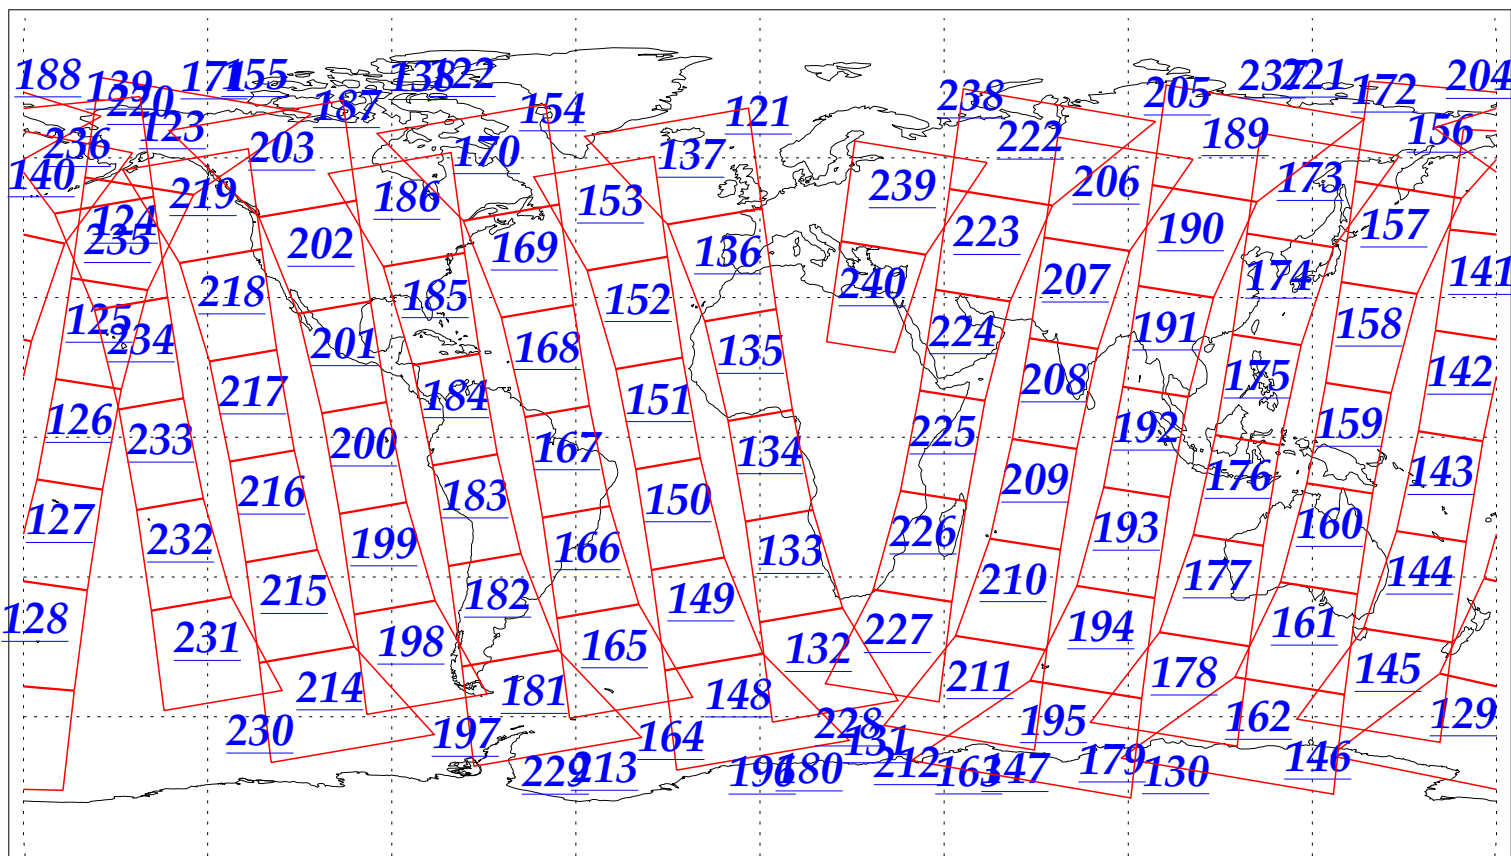

L1B Availability  
AMSU Granules: 240  
HSB Granules: 240  
AIRS Granules: 240

11 Jan 2003  
DoY 11  
Aqua Day 252  
Granules: 1 to 120

Granules: 121 to 240

Legend: AMSU Available, HSB Available, AIRS Available

L1B Availability  
AMSU Granules: 240  
HSB Granules: 240  
AIRS Granules: 240

11 Jan 2003  
DoY 11  
Aqua Day 252

Ascending Granules

Descending Granules

Legend: AMSU Available, HSB Available, AIRS Available