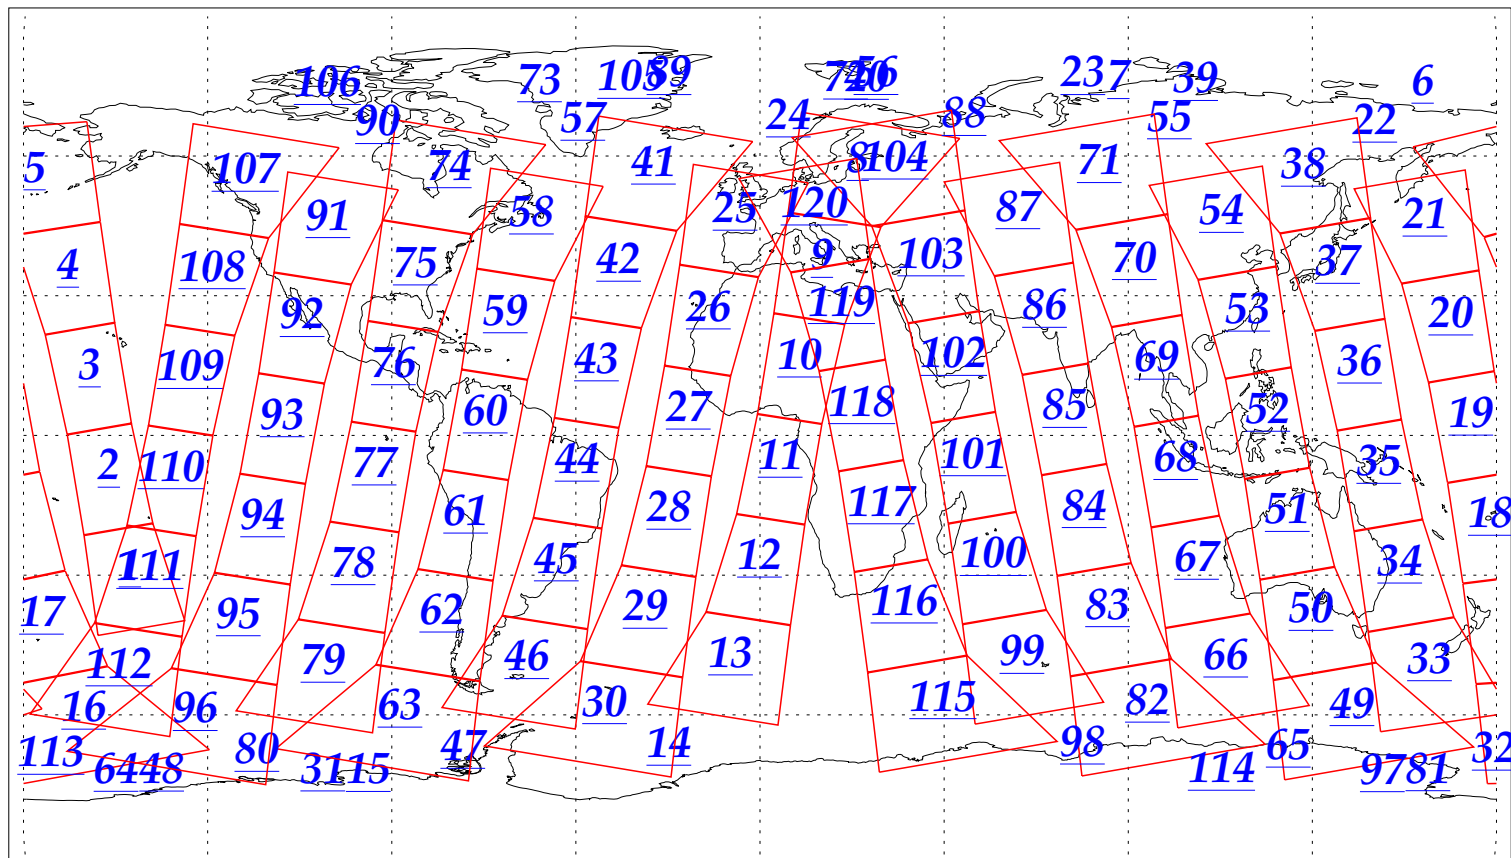

L1B Availability  
AMSU Granules: 240  
HSB Granules: 240  
AIRS Granules: 240

11 Jan 2003  
DoY 11  
Aqua Day 252  
Granules: 1 to 120

Granules: 121 to 240

Legend: AMSU Available, HSB Available, AIRS Available

L1B Availability  
AMSU Granules: 240  
HSB Granules: 240  
AIRS Granules: 240

11 Jan 2003  
DoY 11  
Aqua Day 252

Ascending Granules

Descending Granules

Legend: AMSU Available, HSB Available, AIRS Available

### Northern Hemisphere Granules