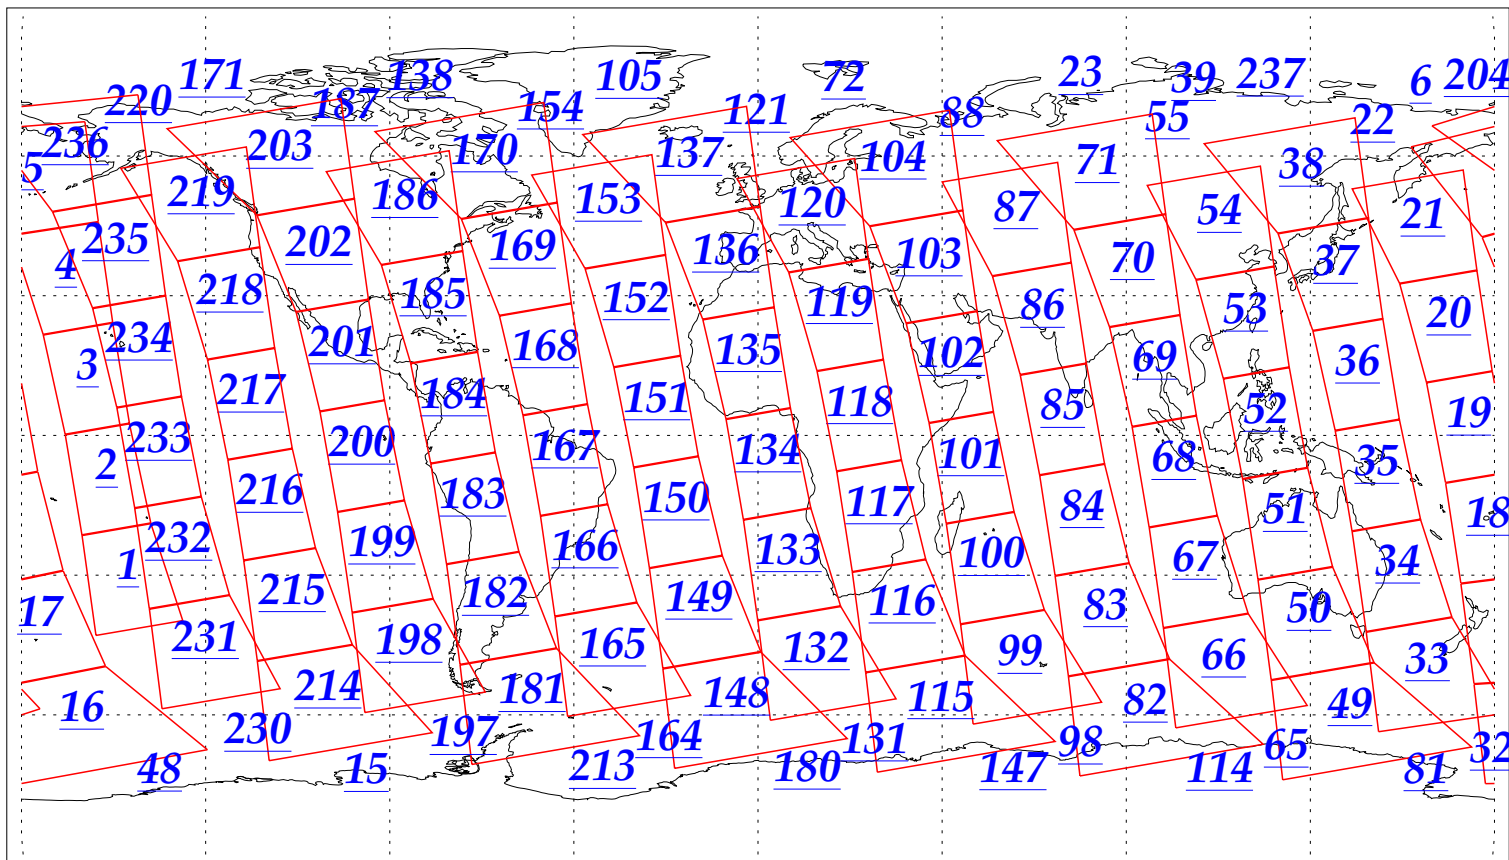

L1B Availability  
AMSU Granules: 240  
HSB Granules: 240  
AIRS Granules: 240

11 Jan 2003  
DoY 11  
Aqua Day 252  
Granules: 1 to 120

Granules: 121 to 240

Legend: AMSU Available, HSB Available, AIRS Available

L1B Availability  
AMSU Granules: 240  
HSB Granules: 240  
AIRS Granules: 240

11 Jan 2003  
DoY 11  
Aqua Day 252

Ascending Granules

Descending Granules

Legend: AMSU Available, HSB Available, AIRS Available