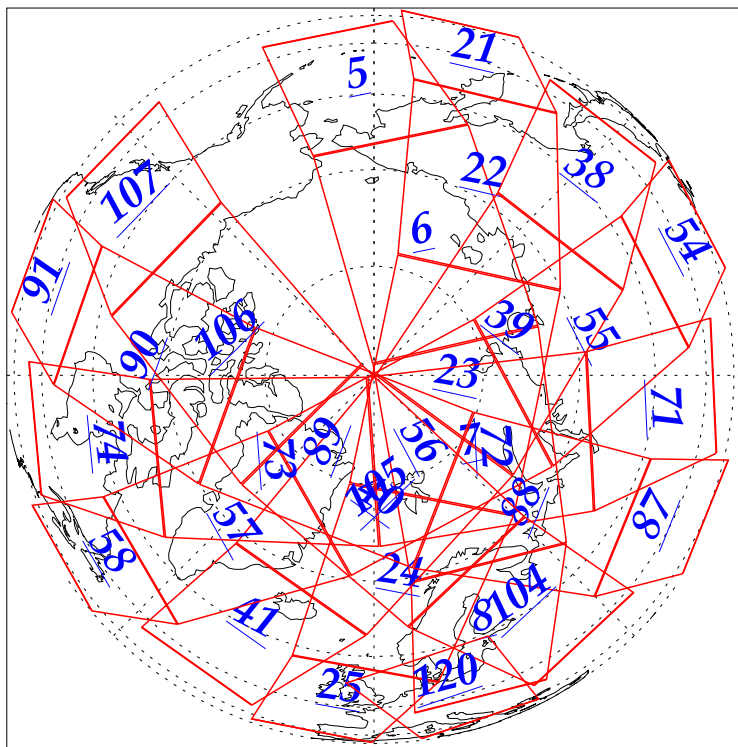

L1B Availability  
AMSU Granules: 240  
HSB Granules: 240  
AIRS Granules: 240

11 Jan 2003  
DoY 11  
Aqua Day 252  
Granules: 1 to 120

Granules: 121 to 240

Legend: AMSU Available, HSB Available, AIRS Available

L1B Availability  
AMSU Granules: 240  
HSB Granules: 240  
AIRS Granules: 240

11 Jan 2003  
DoY 11  
Aqua Day 252

Ascending Granules

Descending Granules

Legend: AMSU Available, HSB Available, AIRS Available

### Northern Hemisphere Granules