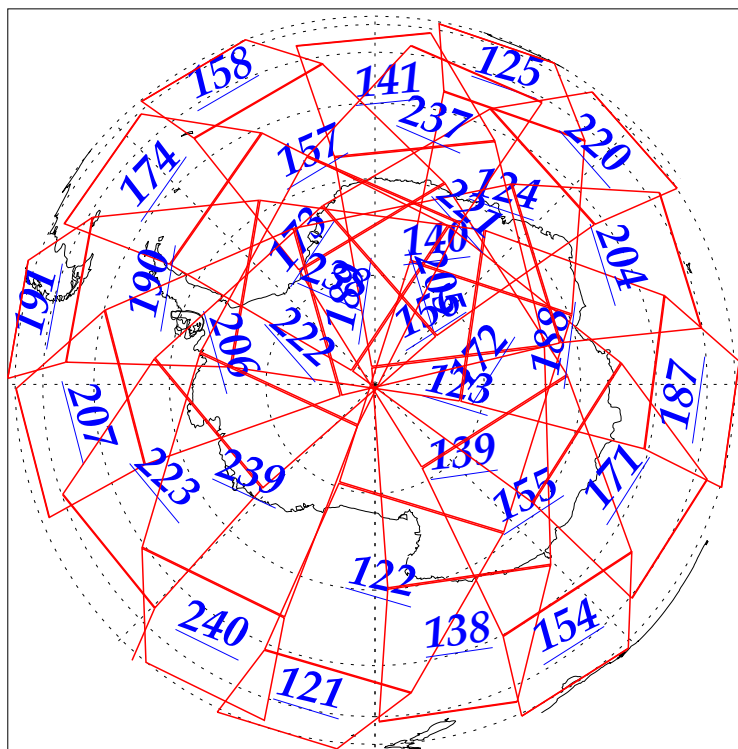

L1B Availability
AMSU Granules: 240
HSB Granules: 240
AIRS Granules: 234

10 Jan 2003
DoY 10
Aqua Day 251
Granules: 1 to 120

Granules: 121 to 240

Legend: AMSU Available, HSB Available, AIRS Available

L1B Availability
AMSU Granules: 240
HSB Granules: 240
AIRS Granules: 234

10 Jan 2003
DoY 10
Aqua Day 251

Ascending Granules

Descending Granules

Legend: AMSU Available, HSB Available, AIRS Available

L1B Availability
 AMSU Granules: 240
 HSB Granules: 240
 AIRS Granules: 234

10 Jan 2003
 DoY 10
 Aqua Day 251

Northern Hemisphere Granules

Southern Hemisphere Granules

Legend: AMSU Available, HSB Available, AIRS Available