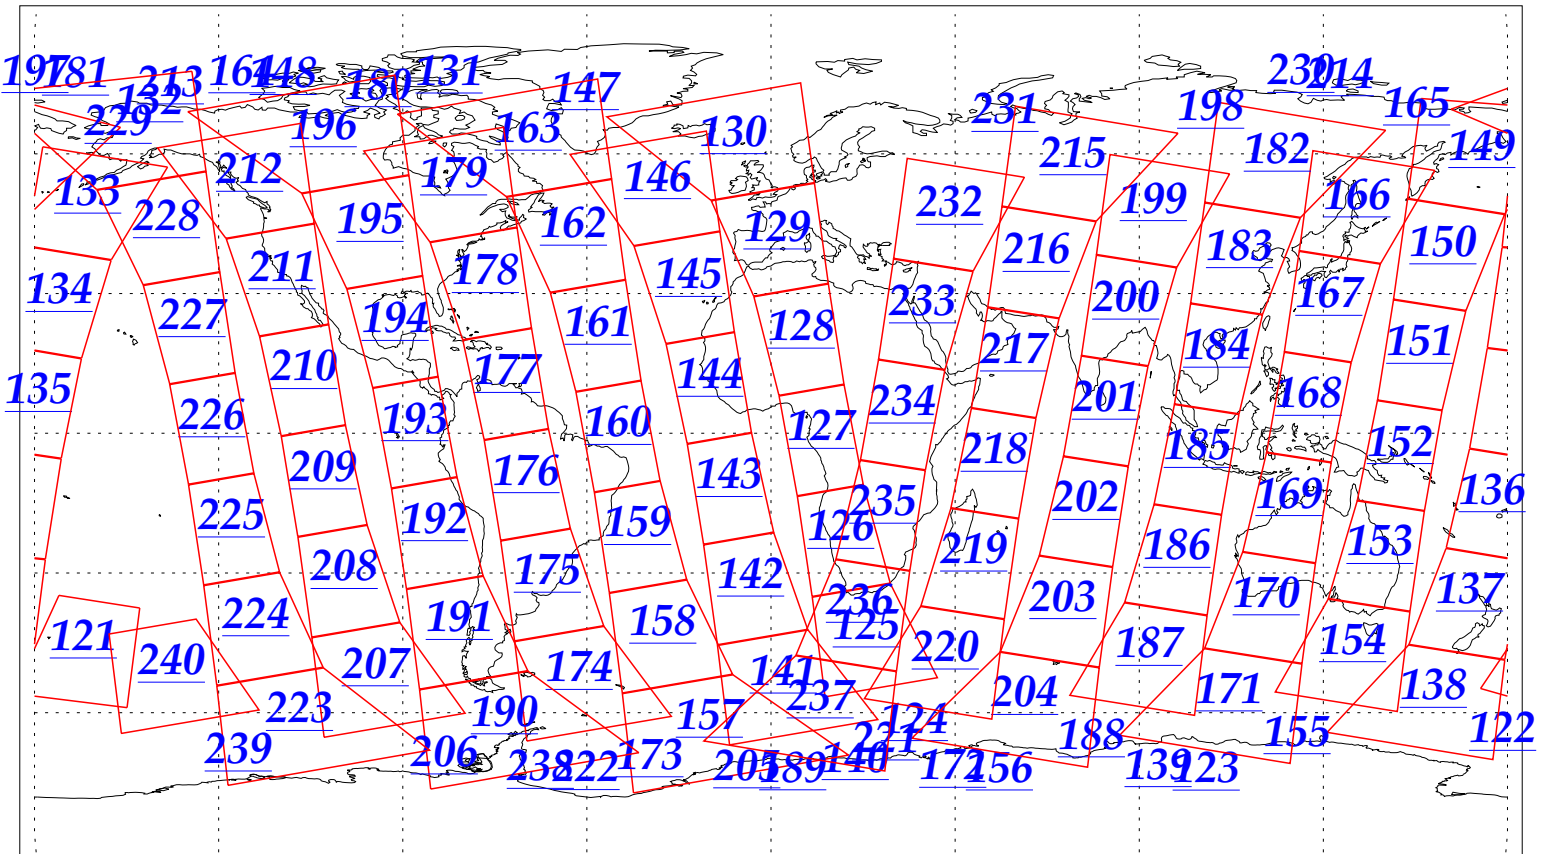

L1B Availability
AMSU Granules: 240
HSB Granules: 240
AIRS Granules: 234

10 Jan 2003
DoY 10
Aqua Day 251
Granules: 1 to 120

Granules: 121 to 240

Legend: AMSU Available, HSB Available, AIRS Available

L1B Availability
AMSU Granules: 240
HSB Granules: 240
AIRS Granules: 234

10 Jan 2003
DoY 10
Aqua Day 251

Ascending Granules

Descending Granules

Legend: AMSU Available, HSB Available, AIRS Available

L1B Availability
 AMSU Granules: 240
 HSB Granules: 240
 AIRS Granules: 234

10 Jan 2003
 DoY 10
 Aqua Day 251