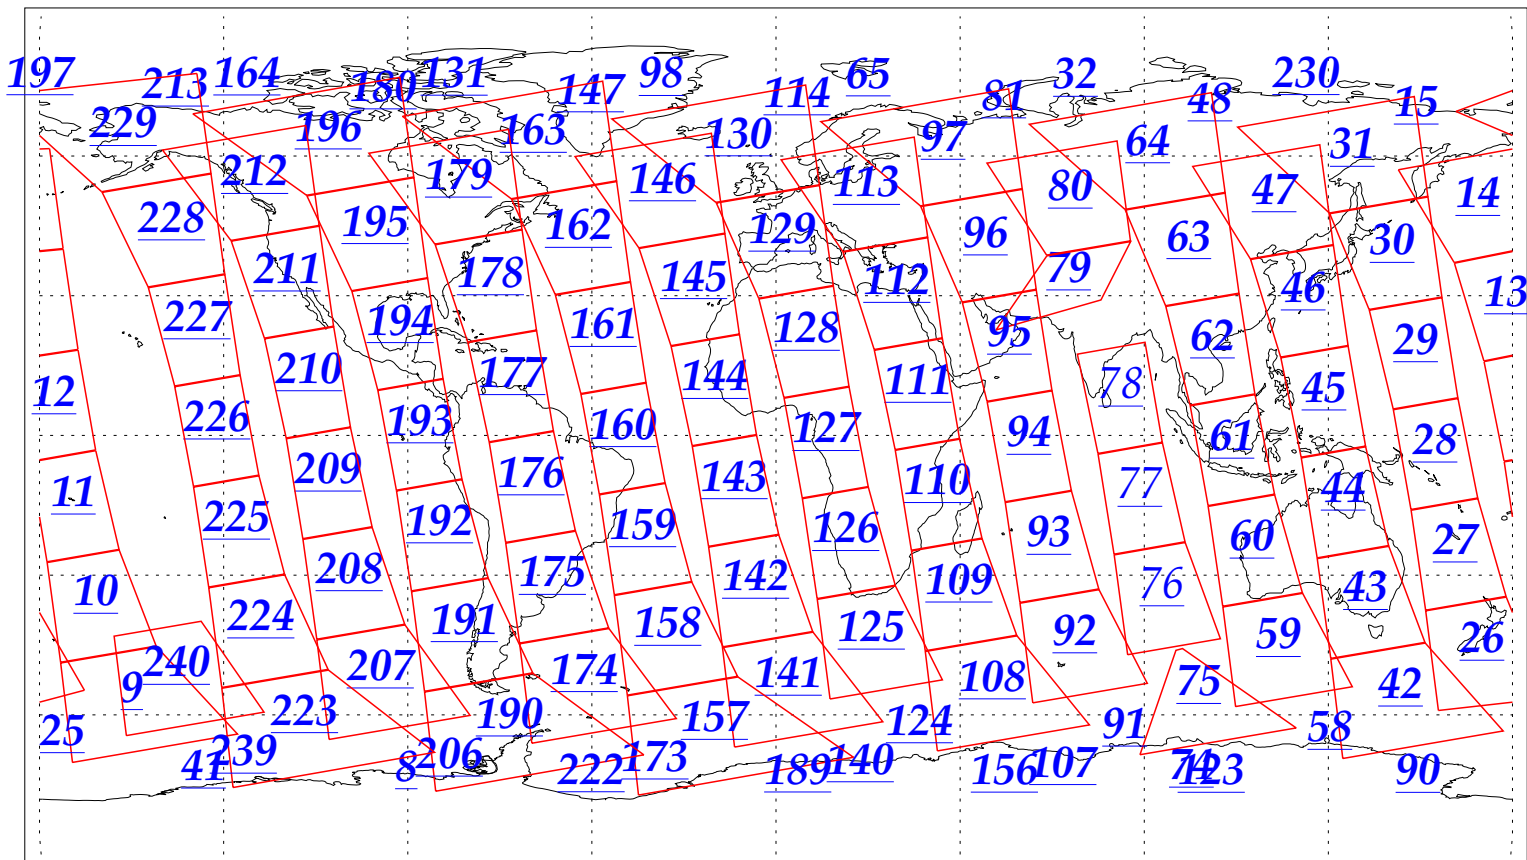

L1B Availability
AMSU Granules: 240
HSB Granules: 240
AIRS Granules: 234

10 Jan 2003
DoY 10
Aqua Day 251
Granules: 1 to 120

Granules: 121 to 240

Legend: AMSU Available, HSB Available, AIRS Available

L1B Availability
AMSU Granules: 240
HSB Granules: 240
AIRS Granules: 234

10 Jan 2003
DoY 10
Aqua Day 251

Ascending Granules

Descending Granules

Legend: AMSU Available, HSB Available, AIRS Available

L1B Availability
 AMSU Granules: 240
 HSB Granules: 240
 AIRS Granules: 234

10 Jan 2003
 DoY 10
 Aqua Day 251

Northern Hemisphere Granules

Southern Hemisphere Granules

Legend: AMSU Available, HSB Available, AIRS Available