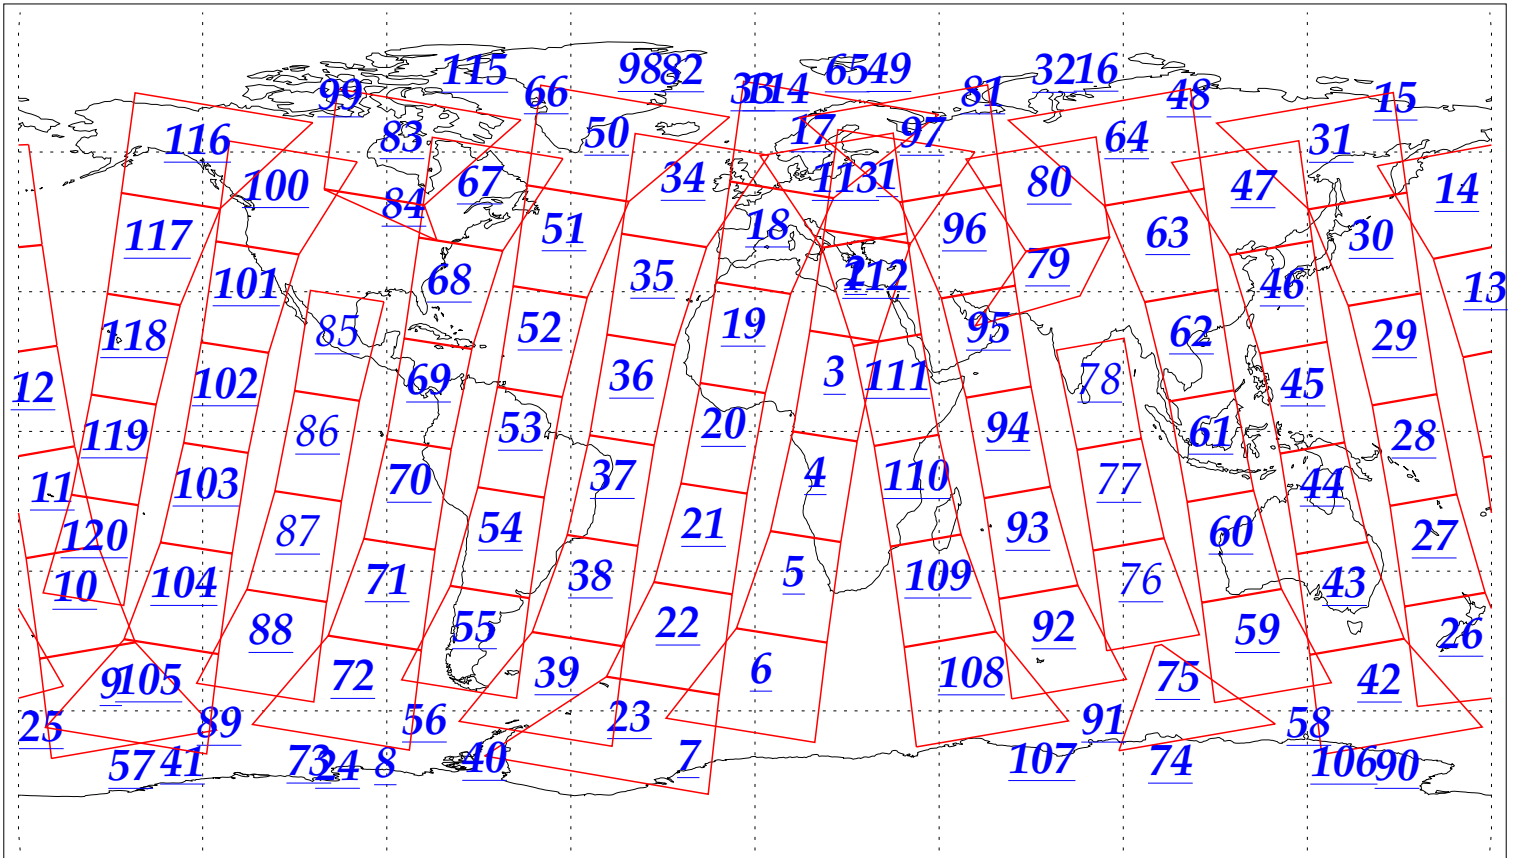

L1B Availability
AMSU Granules: 240
HSB Granules: 240
AIRS Granules: 234

10 Jan 2003
DoY 10
Aqua Day 251
Granules: 1 to 120

Granules: 121 to 240

Legend: AMSU Available, HSB Available, AIRS Available

L1B Availability
AMSU Granules: 240
HSB Granules: 240
AIRS Granules: 234

10 Jan 2003
DoY 10
Aqua Day 251

Ascending Granules

Descending Granules

Legend: AMSU Available, HSB Available, AIRS Available

L1B Availability
 AMSU Granules: 240
 HSB Granules: 240
 AIRS Granules: 234

10 Jan 2003
 DoY 10
 Aqua Day 251

Northern Hemisphere Granules

Southern Hemisphere Granules

Legend: AMSU Available, HSB Available, AIRS Available