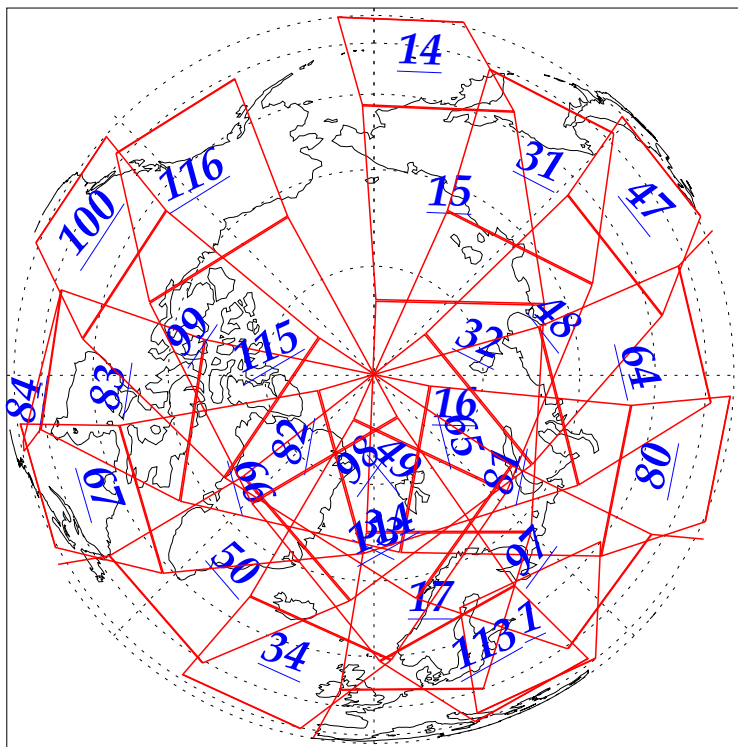

L1B Availability
AMSU Granules: 240
HSB Granules: 240
AIRS Granules: 234

10 Jan 2003
DoY 10
Aqua Day 251
Granules: 1 to 120

Granules: 121 to 240

Legend: AMSU Available, HSB Available, AIRS Available

L1B Availability
AMSU Granules: 240
HSB Granules: 240
AIRS Granules: 234

10 Jan 2003
DoY 10
Aqua Day 251

Ascending Granules

Descending Granules

Legend: AMSU Available, HSB Available, AIRS Available

L1B Availability
 AMSU Granules: 240
 HSB Granules: 240
 AIRS Granules: 234

10 Jan 2003
 DoY 10
 Aqua Day 251

Northern Hemisphere Granules

Southern Hemisphere Granules

Legend: AMSU Available, HSB Available, AIRS Available