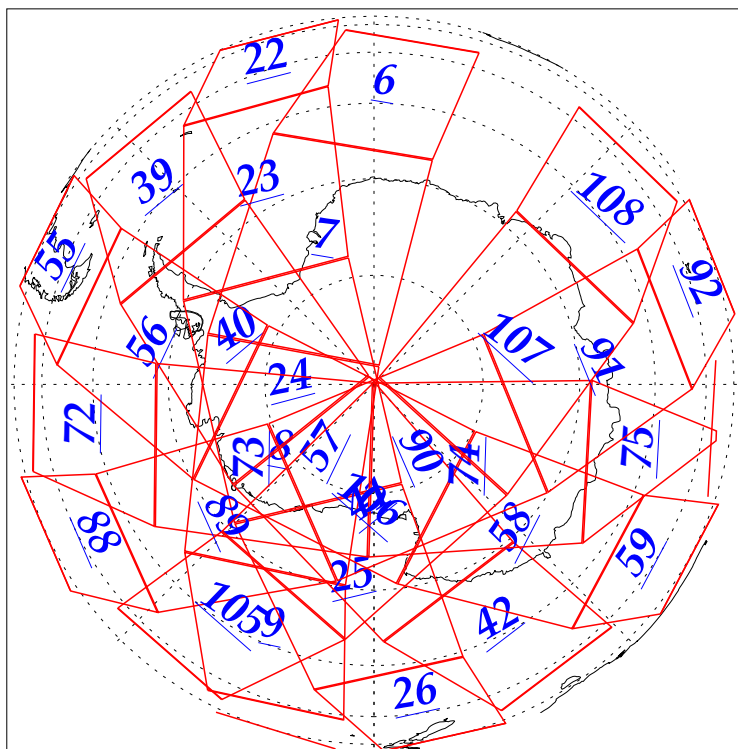

L1B Availability
AMSU Granules: 240
HSB Granules: 240
AIRS Granules: 234

10 Jan 2003
DoY 10
Aqua Day 251
Granules: 1 to 120

Granules: 121 to 240

Legend: AMSU Available, HSB Available, AIRS Available

L1B Availability
AMSU Granules: 240
HSB Granules: 240
AIRS Granules: 234

10 Jan 2003
DoY 10
Aqua Day 251

Ascending Granules

Descending Granules

Legend: AMSU Available, HSB Available, AIRS Available

L1B Availability
 AMSU Granules: 240
 HSB Granules: 240
 AIRS Granules: 234

10 Jan 2003
 DoY 10
 Aqua Day 251

Northern Hemisphere Granules

Southern Hemisphere Granules

Legend: AMSU Available, HSB Available, AIRS Available