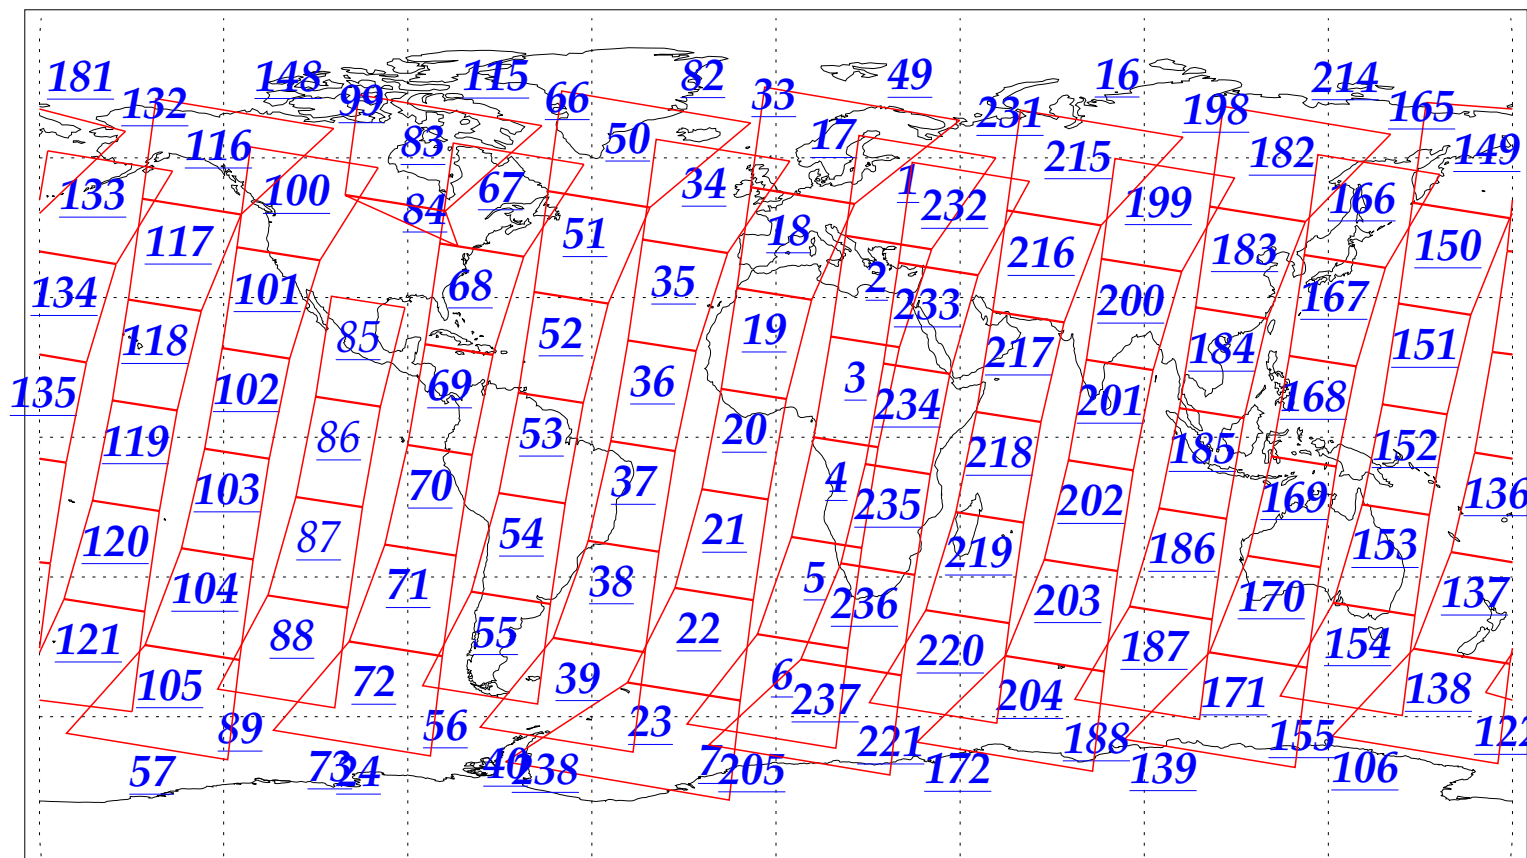

L1B Availability
AMSU Granules: 240
HSB Granules: 240
AIRS Granules: 234

10 Jan 2003
DoY 10
Aqua Day 251
Granules: 1 to 120

Granules: 121 to 240

Legend: AMSU Available, HSB Available, AIRS Available

L1B Availability
AMSU Granules: 240
HSB Granules: 240
AIRS Granules: 234

10 Jan 2003
DoY 10
Aqua Day 251

Ascending Granules

Descending Granules

Legend: AMSU Available, HSB Available, AIRS Available

L1B Availability
 AMSU Granules: 240
 HSB Granules: 240
 AIRS Granules: 234

10 Jan 2003
 DoY 10
 Aqua Day 251

Northern Hemisphere Granules

Southern Hemisphere Granules

Legend: AMSU Available, HSB Available, AIRS Available