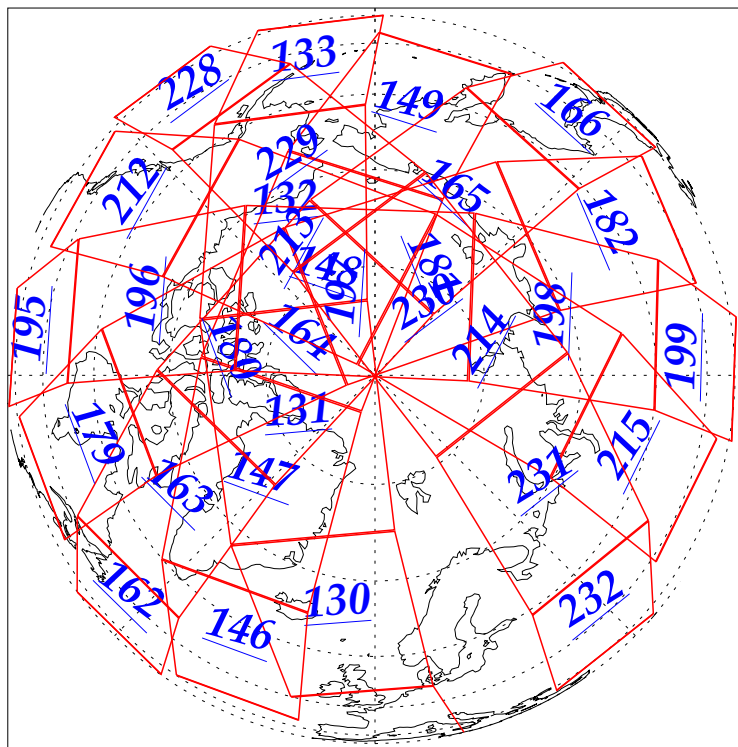

L1B Availability
AMSU Granules: 240
HSB Granules: 240
AIRS Granules: 234

10 Jan 2003
DoY 10
Aqua Day 251
Granules: 1 to 120

Granules: 121 to 240

Legend: AMSU Available, HSB Available, AIRS Available

L1B Availability
AMSU Granules: 240
HSB Granules: 240
AIRS Granules: 234

10 Jan 2003
DoY 10
Aqua Day 251

Ascending Granules

Descending Granules

Legend: AMSU Available, HSB Available, AIRS Available

L1B Availability
 AMSU Granules: 240
 HSB Granules: 240
 AIRS Granules: 234

10 Jan 2003
 DoY 10
 Aqua Day 251

Northern Hemisphere Granules

Southern Hemisphere Granules

Legend: AMSU Available, HSB Available, AIRS Available