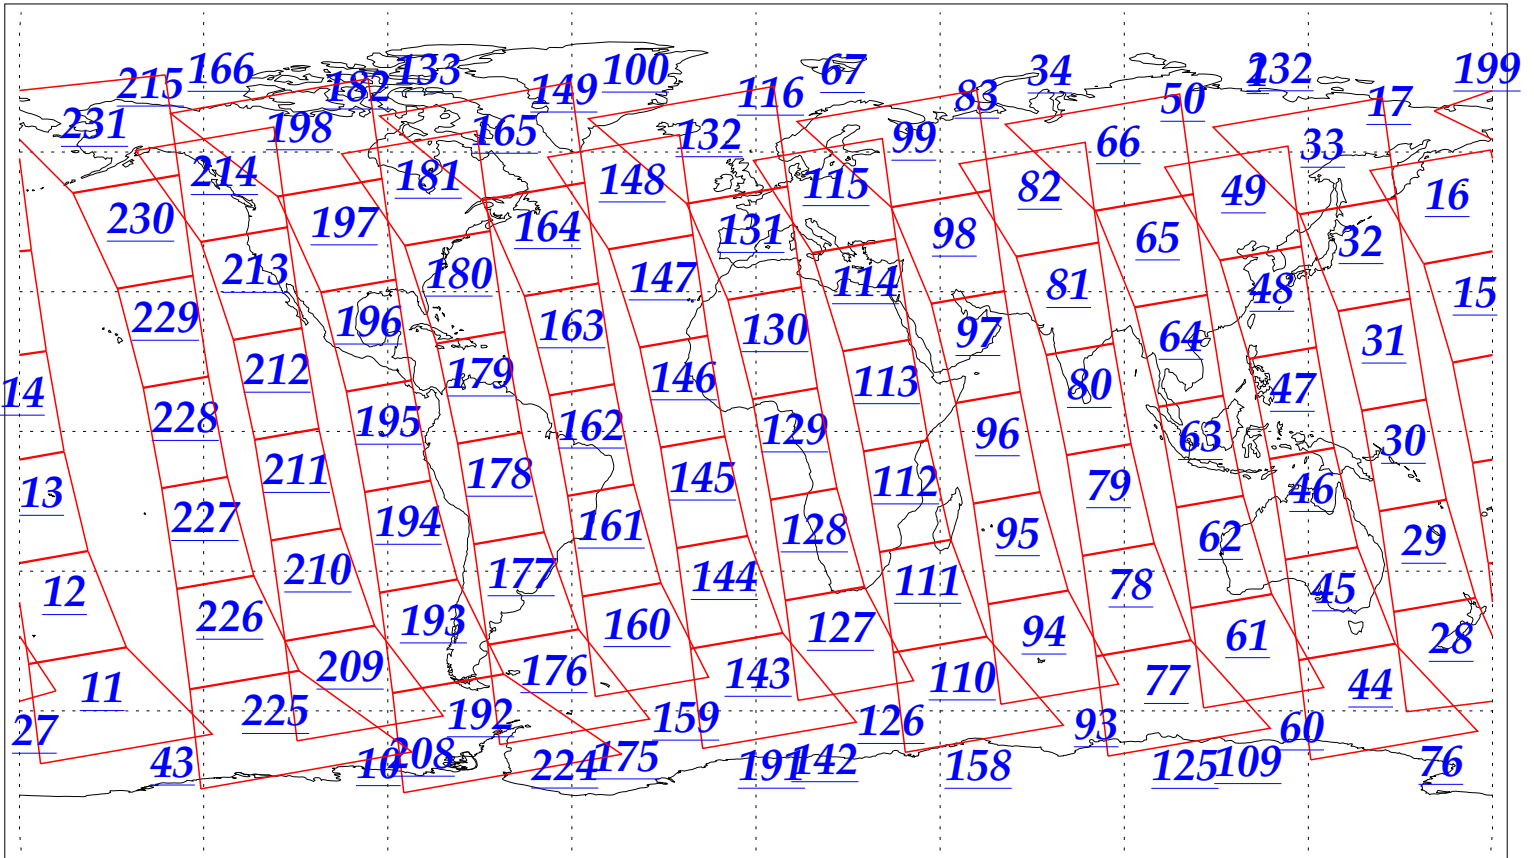

L1B Availability
AMSU Granules: 240
HSB Granules: 240
AIRS Granules: 240

8 Jan 2003
DoY 8
Aqua Day 249
Granules: 1 to 120

Granules: 121 to 240

Legend: AMSU Available, HSB Available, AIRS Available

L1B Availability
AMSU Granules: 240
HSB Granules: 240
AIRS Granules: 240

8 Jan 2003
DoY 8
Aqua Day 249

Ascending Granules

Descending Granules

Legend: AMSU Available, HSB Available, AIRS Available

L1B Availability
AMSU Granules: 240
HSB Granules: 240
AIRS Granules: 240

8 Jan 2003
DoY 8
Aqua Day 249

Northern Hemisphere Granules

Southern Hemisphere Granules

Legend: AMSU Available, HSB Available, AIRS Available