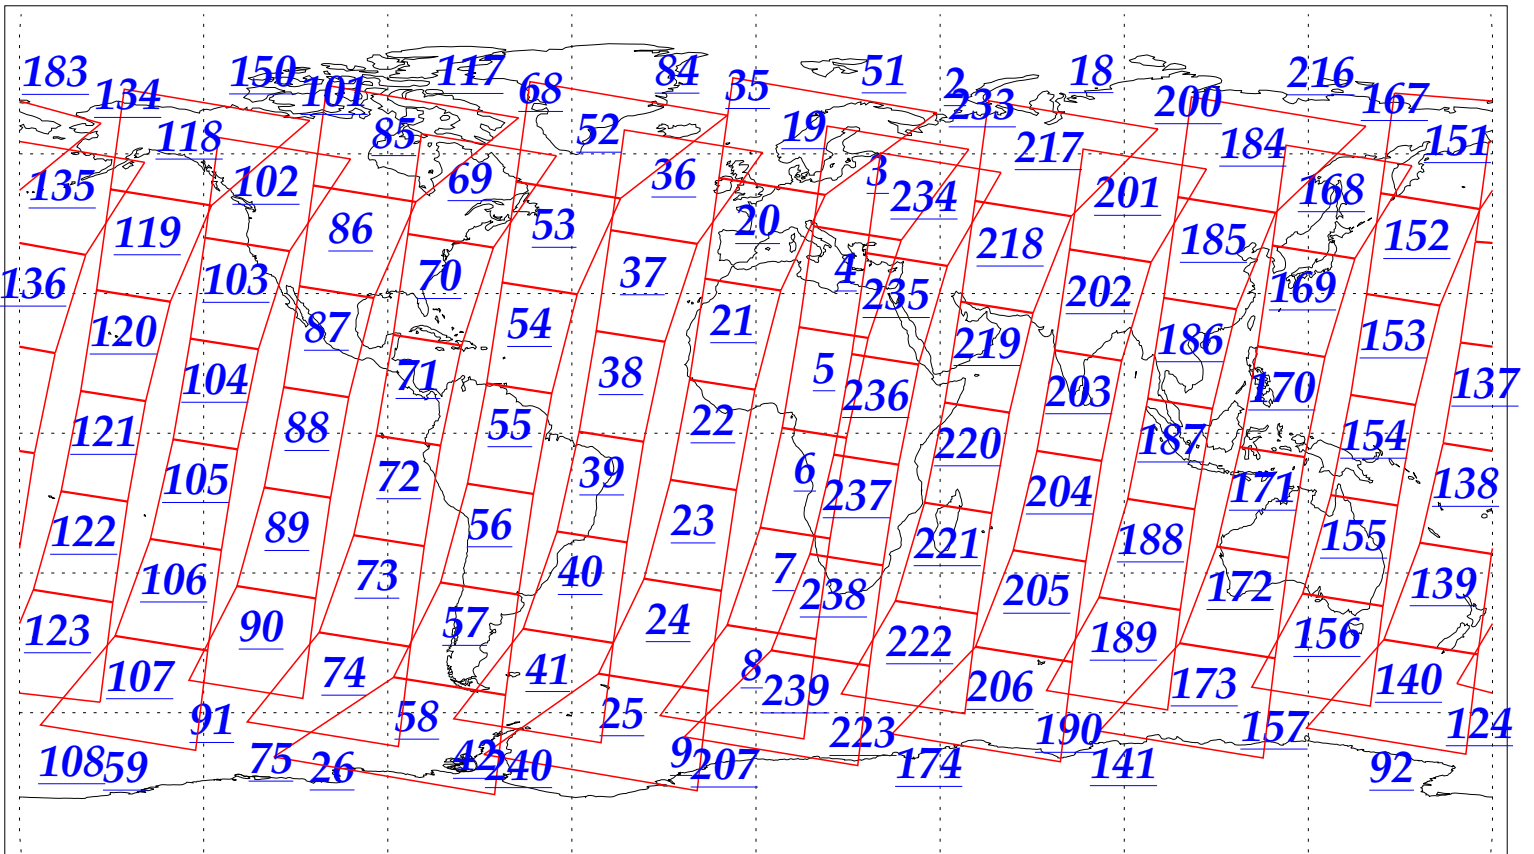

L1B Availability
AMSU Granules: 240
HSB Granules: 240
AIRS Granules: 240

8 Jan 2003
DoY 8
Aqua Day 249
Granules: 1 to 120

Granules: 121 to 240

Legend: AMSU Available, HSB Available, AIRS Available

L1B Availability
AMSU Granules: 240
HSB Granules: 240
AIRS Granules: 240

8 Jan 2003
DoY 8
Aqua Day 249

Ascending Granules

Descending Granules

Legend: AMSU Available, HSB Available, AIRS Available

L1B Availability
AMSU Granules: 240
HSB Granules: 240
AIRS Granules: 240

8 Jan 2003
DoY 8
Aqua Day 249

Northern Hemisphere Granules

Southern Hemisphere Granules

Legend: AMSU Available, HSB Available, AIRS Available