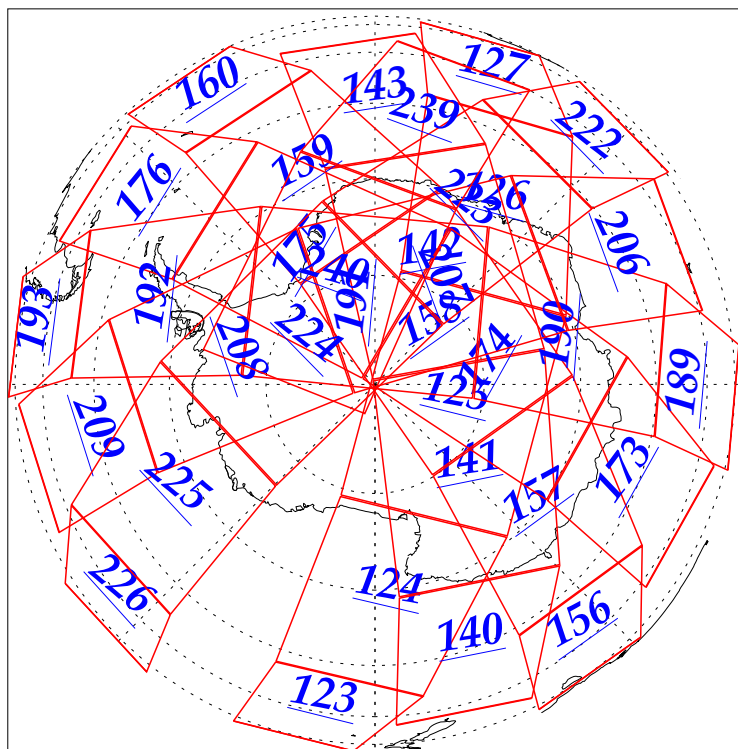

L1B Availability
AMSU Granules: 240
HSB Granules: 240
AIRS Granules: 240

8 Jan 2003
DoY 8
Aqua Day 249
Granules: 1 to 120

Granules: 121 to 240

Legend: AMSU Available, HSB Available, AIRS Available

L1B Availability
AMSU Granules: 240
HSB Granules: 240
AIRS Granules: 240

8 Jan 2003
DoY 8
Aqua Day 249

Ascending Granules

Descending Granules

Legend: AMSU Available, HSB Available, AIRS Available

L1B Availability
AMSU Granules: 240
HSB Granules: 240
AIRS Granules: 240

8 Jan 2003
DoY 8
Aqua Day 249

Northern Hemisphere Granules

Southern Hemisphere Granules

Legend: AMSU Available, HSB Available, AIRS Available