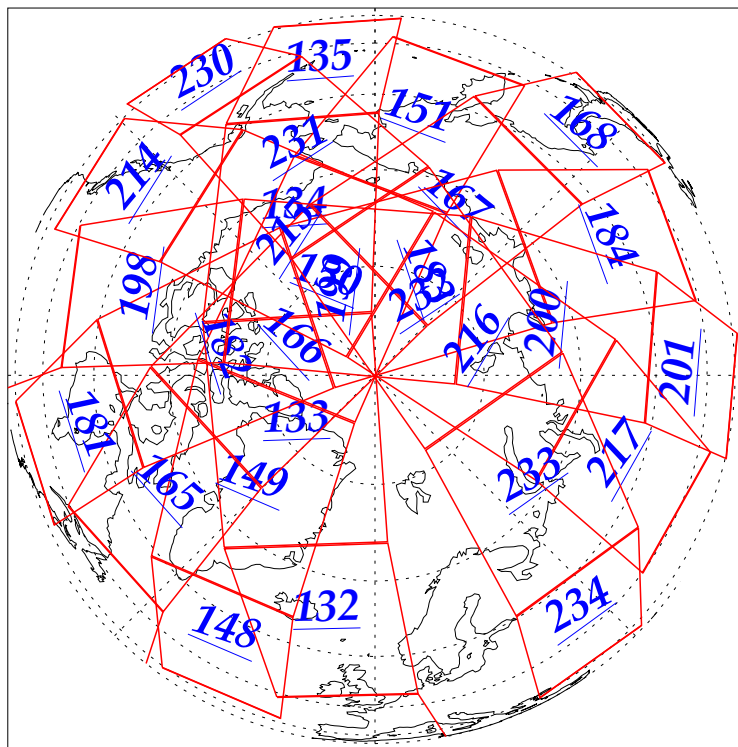

L1B Availability
AMSU Granules: 240
HSB Granules: 240
AIRS Granules: 240

8 Jan 2003
DoY 8
Aqua Day 249
Granules: 1 to 120

Granules: 121 to 240

Legend: AMSU Available, HSB Available, AIRS Available

L1B Availability
AMSU Granules: 240
HSB Granules: 240
AIRS Granules: 240

8 Jan 2003
DoY 8
Aqua Day 249

Ascending Granules

Descending Granules

Legend: AMSU Available, HSB Available, AIRS Available

L1B Availability
AMSU Granules: 240
HSB Granules: 240
AIRS Granules: 240

8 Jan 2003
DoY 8
Aqua Day 249

Northern Hemisphere Granules

Southern Hemisphere Granules

Legend: AMSU Available, HSB Available, AIRS Available