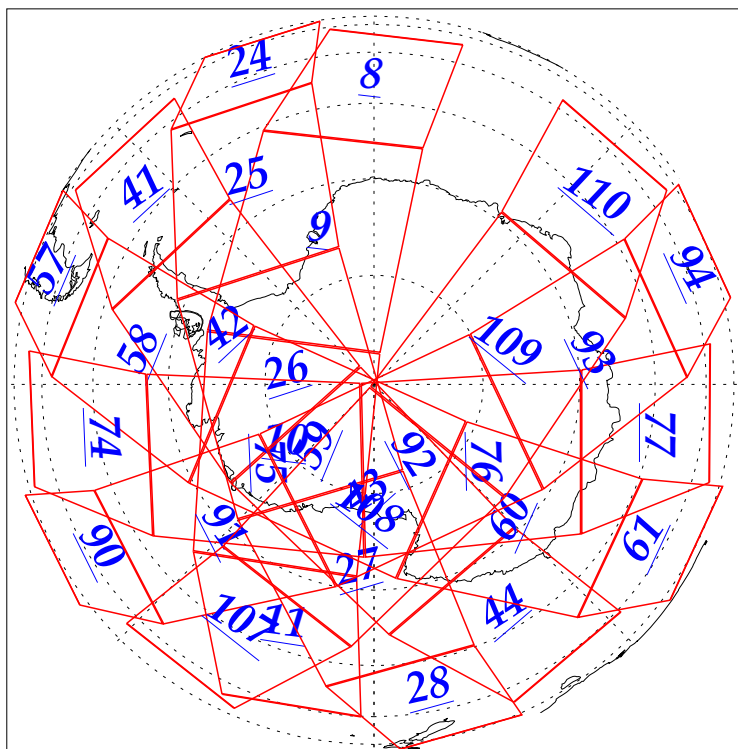

L1B Availability
AMSU Granules: 240
HSB Granules: 240
AIRS Granules: 240

8 Jan 2003
DoY 8
Aqua Day 249
Granules: 1 to 120

Granules: 121 to 240

Legend: AMSU Available, HSB Available, AIRS Available

L1B Availability
AMSU Granules: 240
HSB Granules: 240
AIRS Granules: 240

8 Jan 2003
DoY 8
Aqua Day 249

Ascending Granules

Descending Granules

Legend: AMSU Available, HSB Available, AIRS Available

L1B Availability
AMSU Granules: 240
HSB Granules: 240
AIRS Granules: 240

8 Jan 2003
DoY 8
Aqua Day 249

Northern Hemisphere Granules

Southern Hemisphere Granules

Legend: AMSU Available, HSB Available, AIRS Available