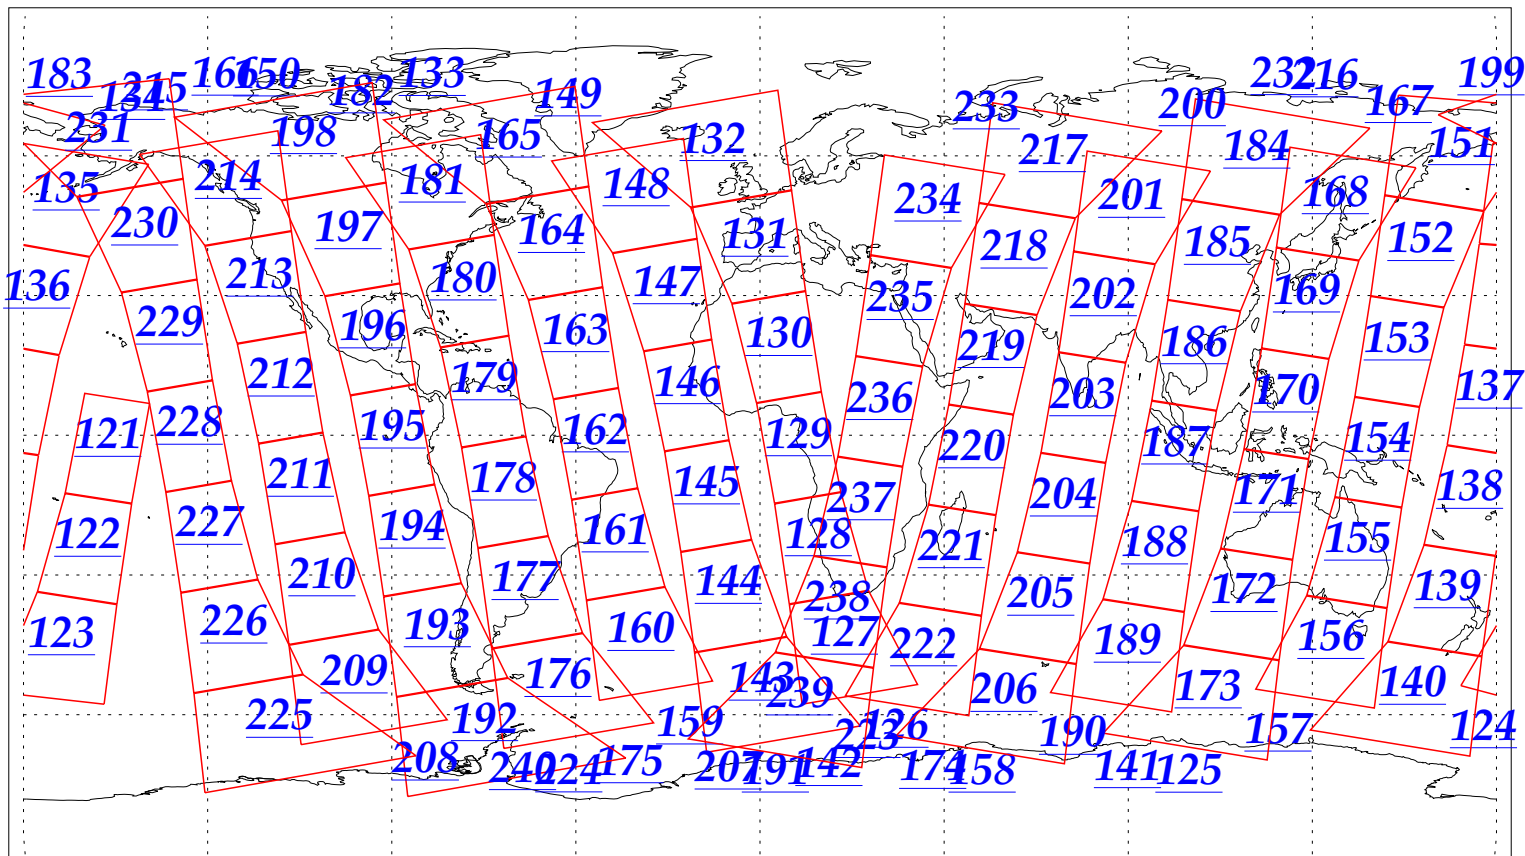

L1B Availability
AMSU Granules: 240
HSB Granules: 240
AIRS Granules: 240

8 Jan 2003
DoY 8
Aqua Day 249
Granules: 1 to 120

Granules: 121 to 240

Legend: AMSU Available, HSB Available, AIRS Available

L1B Availability
AMSU Granules: 240
HSB Granules: 240
AIRS Granules: 240

8 Jan 2003
DoY 8
Aqua Day 249

Ascending Granules

Descending Granules

Legend: AMSU Available, HSB Available, AIRS Available

L1B Availability
AMSU Granules: 240
HSB Granules: 240
AIRS Granules: 240

8 Jan 2003
DoY 8
Aqua Day 249