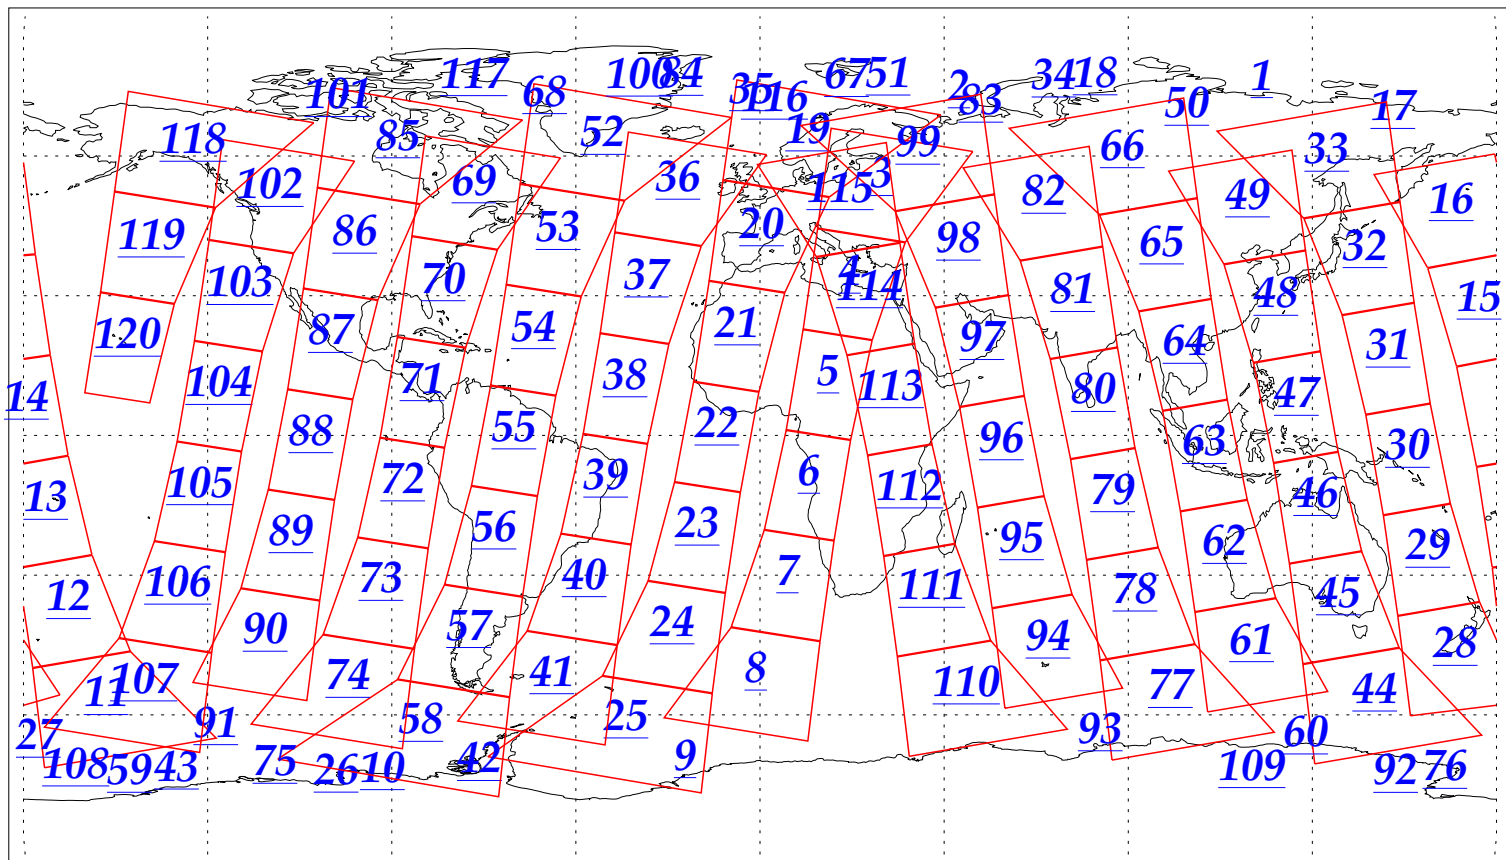

L1B Availability
AMSU Granules: 240
HSB Granules: 240
AIRS Granules: 240

8 Jan 2003
DoY 8
Aqua Day 249
Granules: 1 to 120

Granules: 121 to 240

Legend: AMSU Available, HSB Available, AIRS Available

L1B Availability
AMSU Granules: 240
HSB Granules: 240
AIRS Granules: 240

8 Jan 2003
DoY 8
Aqua Day 249

Ascending Granules

Descending Granules

Legend: AMSU Available, HSB Available, AIRS Available

L1B Availability
AMSU Granules: 240
HSB Granules: 240
AIRS Granules: 240

8 Jan 2003
DoY 8
Aqua Day 249

Northern Hemisphere Granules

Southern Hemisphere Granules

Legend: AMSU Available, HSB Available, AIRS Available