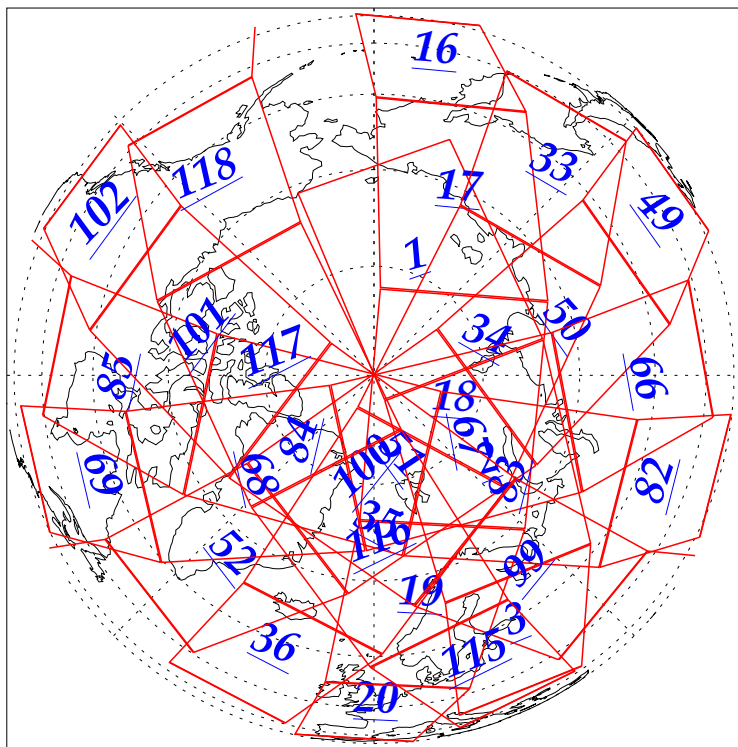

L1B Availability
AMSU Granules: 240
HSB Granules: 240
AIRS Granules: 240

8 Jan 2003
DoY 8
Aqua Day 249
Granules: 1 to 120

Granules: 121 to 240

Legend: AMSU Available, HSB Available, AIRS Available

L1B Availability
AMSU Granules: 240
HSB Granules: 240
AIRS Granules: 240

8 Jan 2003
DoY 8
Aqua Day 249

Ascending Granules

Descending Granules

Legend: AMSU Available, HSB Available, AIRS Available

L1B Availability
AMSU Granules: 240
HSB Granules: 240
AIRS Granules: 240

8 Jan 2003
DoY 8
Aqua Day 249

Northern Hemisphere Granules

Southern Hemisphere Granules

Legend: AMSU Available, HSB Available, AIRS Available