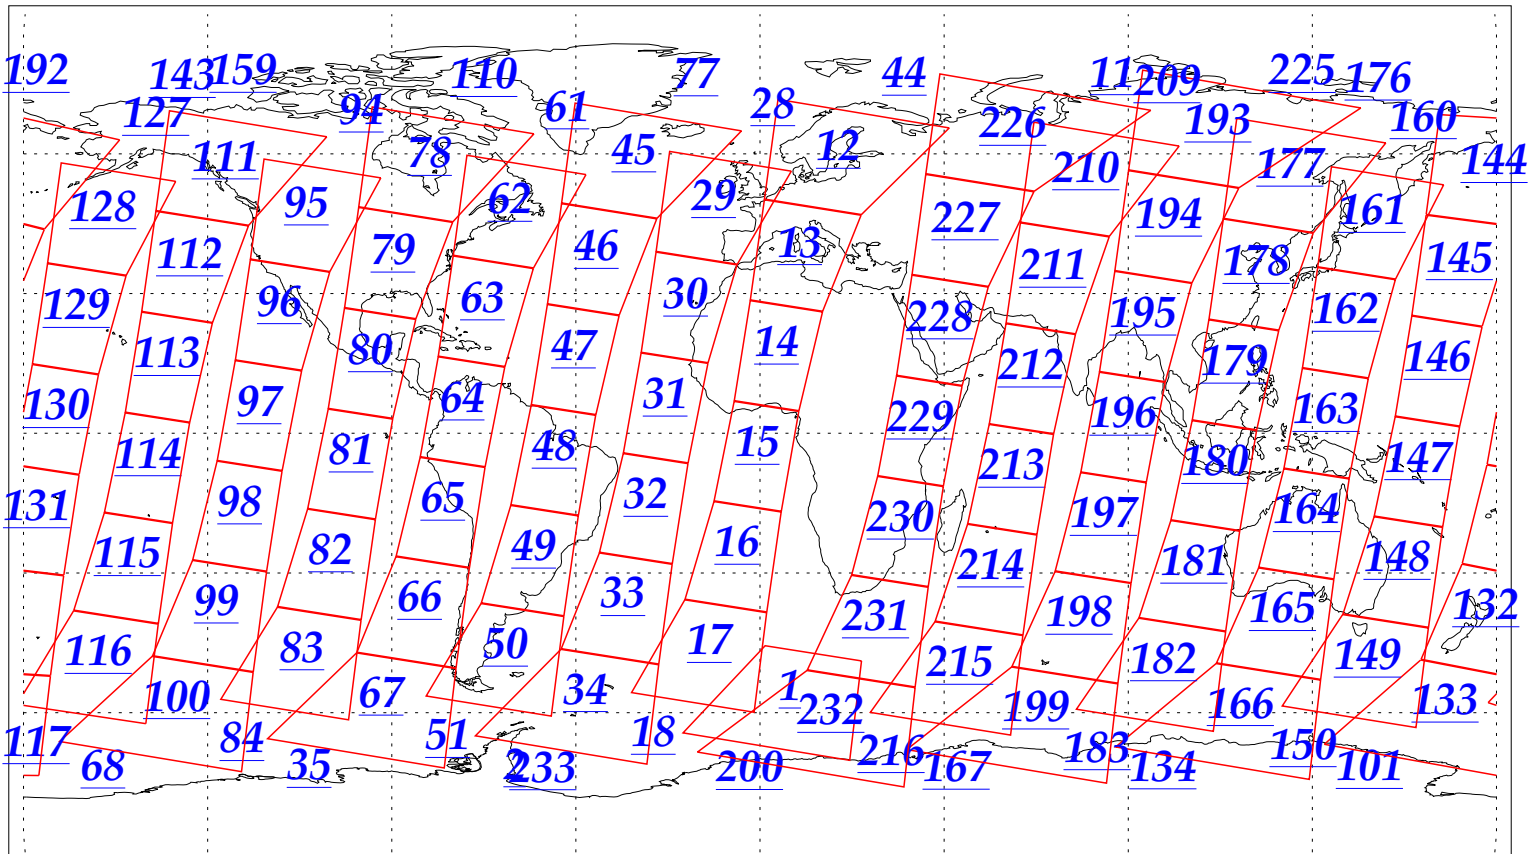

L1B Availability  
AMSU Granules: 240  
HSB Granules: 240  
AIRS Granules: 240

7 Jan 2003  
DoY 7  
Aqua Day 248  
Granules: 1 to 120

Granules: 121 to 240

Legend: AMSU Available, HSB Available, AIRS Available

L1B Availability  
 AMSU Granules: 240  
 HSB Granules: 240  
 AIRS Granules: 240

7 Jan 2003  
 DoY 7  
 Aqua Day 248

Ascending Granules

Descending Granules

Legend: AMSU Available, HSB Available, AIRS Available

L1B Availability  
 AMSU Granules: 240  
 HSB Granules: 240  
 AIRS Granules: 240

7 Jan 2003  
 DoY 7  
 Aqua Day 248

Northern Hemisphere Granules

Southern Hemisphere Granules

Legend: AMSU Available, HSB Available, **AIRS Available**