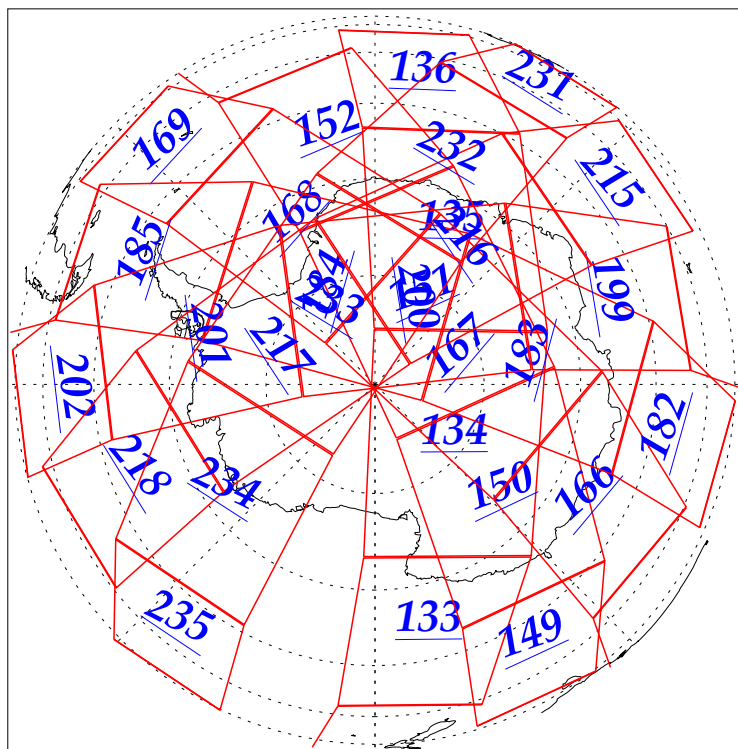

L1B Availability  
AMSU Granules: 240  
HSB Granules: 240  
AIRS Granules: 240

7 Jan 2003  
DoY 7  
Aqua Day 248  
Granules: 1 to 120

Granules: 121 to 240

Legend: AMSU Available, HSB Available, AIRS Available

L1B Availability  
 AMSU Granules: 240  
 HSB Granules: 240  
 AIRS Granules: 240

7 Jan 2003  
 DoY 7  
 Aqua Day 248

Ascending Granules

Descending Granules

Legend: AMSU Available, HSB Available, AIRS Available

L1B Availability  
 AMSU Granules: 240  
 HSB Granules: 240  
 AIRS Granules: 240

7 Jan 2003  
 DoY 7  
 Aqua Day 248

Northern Hemisphere Granules

Southern Hemisphere Granules

Legend: AMSU Available, HSB Available, **AIRS Available**