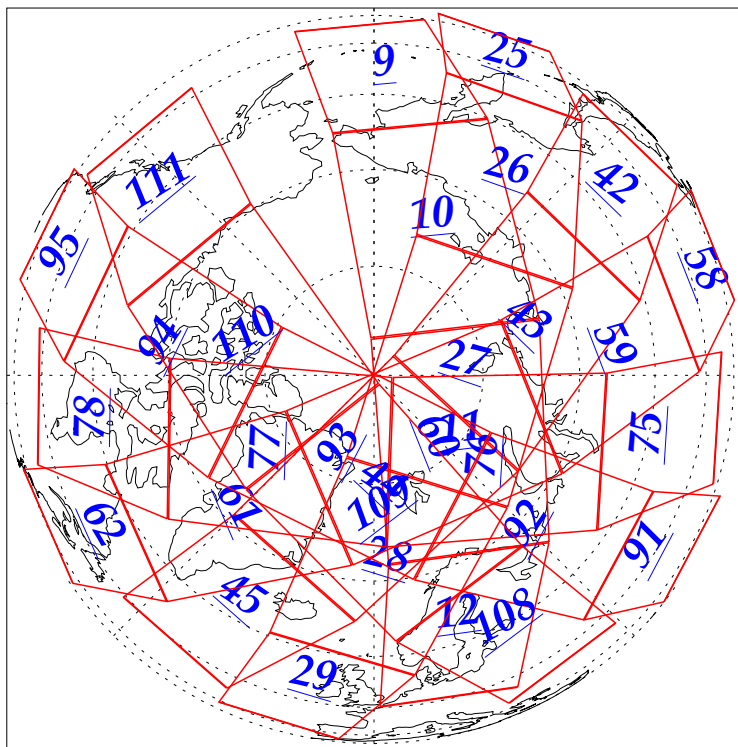

L1B Availability  
AMSU Granules: 240  
HSB Granules: 240  
AIRS Granules: 240

7 Jan 2003  
DoY 7  
Aqua Day 248  
Granules: 1 to 120

Granules: 121 to 240

Legend: AMSU Available, HSB Available, AIRS Available

L1B Availability  
 AMSU Granules: 240  
 HSB Granules: 240  
 AIRS Granules: 240

7 Jan 2003  
 DoY 7  
 Aqua Day 248

Ascending Granules

Descending Granules

Legend: AMSU Available, HSB Available, AIRS Available

L1B Availability  
 AMSU Granules: 240  
 HSB Granules: 240  
 AIRS Granules: 240

7 Jan 2003  
 DoY 7  
 Aqua Day 248

Northern Hemisphere Granules

Southern Hemisphere Granules

Legend: AMSU Available, HSB Available, **AIRS Available**