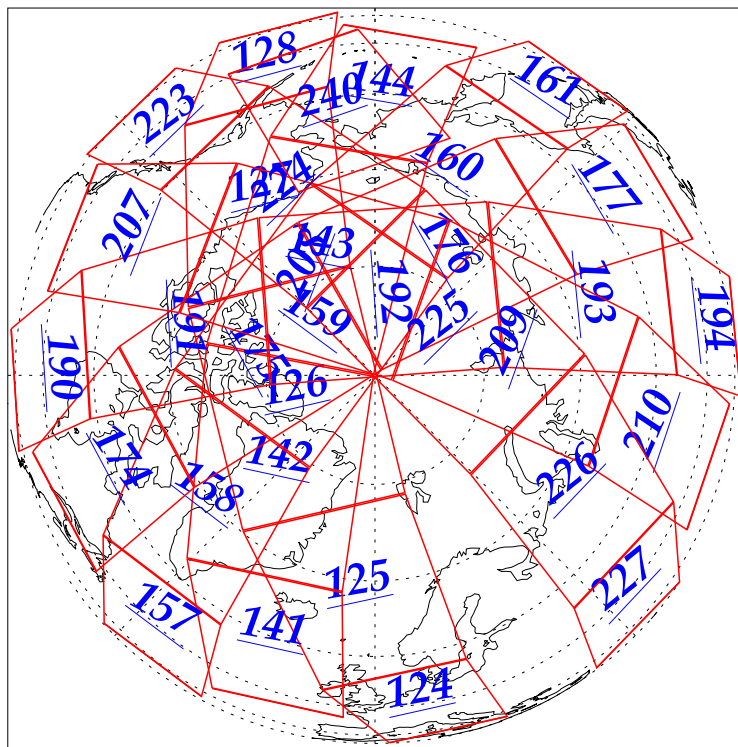

L1B Availability  
AMSU Granules: 240  
HSB Granules: 240  
AIRS Granules: 240

7 Jan 2003  
DoY 7  
Aqua Day 248  
Granules: 1 to 120

Granules: 121 to 240

Legend: AMSU Available, HSB Available, AIRS Available

L1B Availability  
 AMSU Granules: 240  
 HSB Granules: 240  
 AIRS Granules: 240

7 Jan 2003  
 DoY 7  
 Aqua Day 248

Ascending Granules

Descending Granules

Legend: AMSU Available, HSB Available, AIRS Available

L1B Availability  
 AMSU Granules: 240  
 HSB Granules: 240  
 AIRS Granules: 240

7 Jan 2003  
 DoY 7  
 Aqua Day 248

Northern Hemisphere Granules

Southern Hemisphere Granules

Legend: AMSU Available, HSB Available, **AIRS Available**