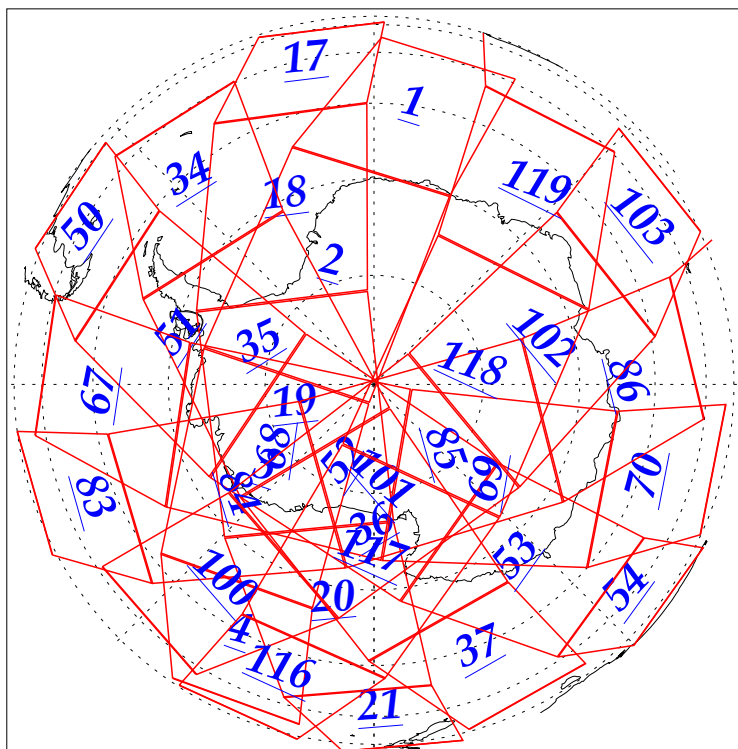

L1B Availability  
AMSU Granules: 240  
HSB Granules: 240  
AIRS Granules: 240

7 Jan 2003  
DoY 7  
Aqua Day 248  
Granules: 1 to 120

Granules: 121 to 240

Legend: AMSU Available, HSB Available, AIRS Available

L1B Availability  
 AMSU Granules: 240  
 HSB Granules: 240  
 AIRS Granules: 240

7 Jan 2003  
 DoY 7  
 Aqua Day 248

Ascending Granules

Descending Granules

Legend: AMSU Available, HSB Available, AIRS Available

L1B Availability  
 AMSU Granules: 240  
 HSB Granules: 240  
 AIRS Granules: 240

7 Jan 2003  
 DoY 7  
 Aqua Day 248

Northern Hemisphere Granules

Southern Hemisphere Granules

Legend: AMSU Available, HSB Available, **AIRS Available**