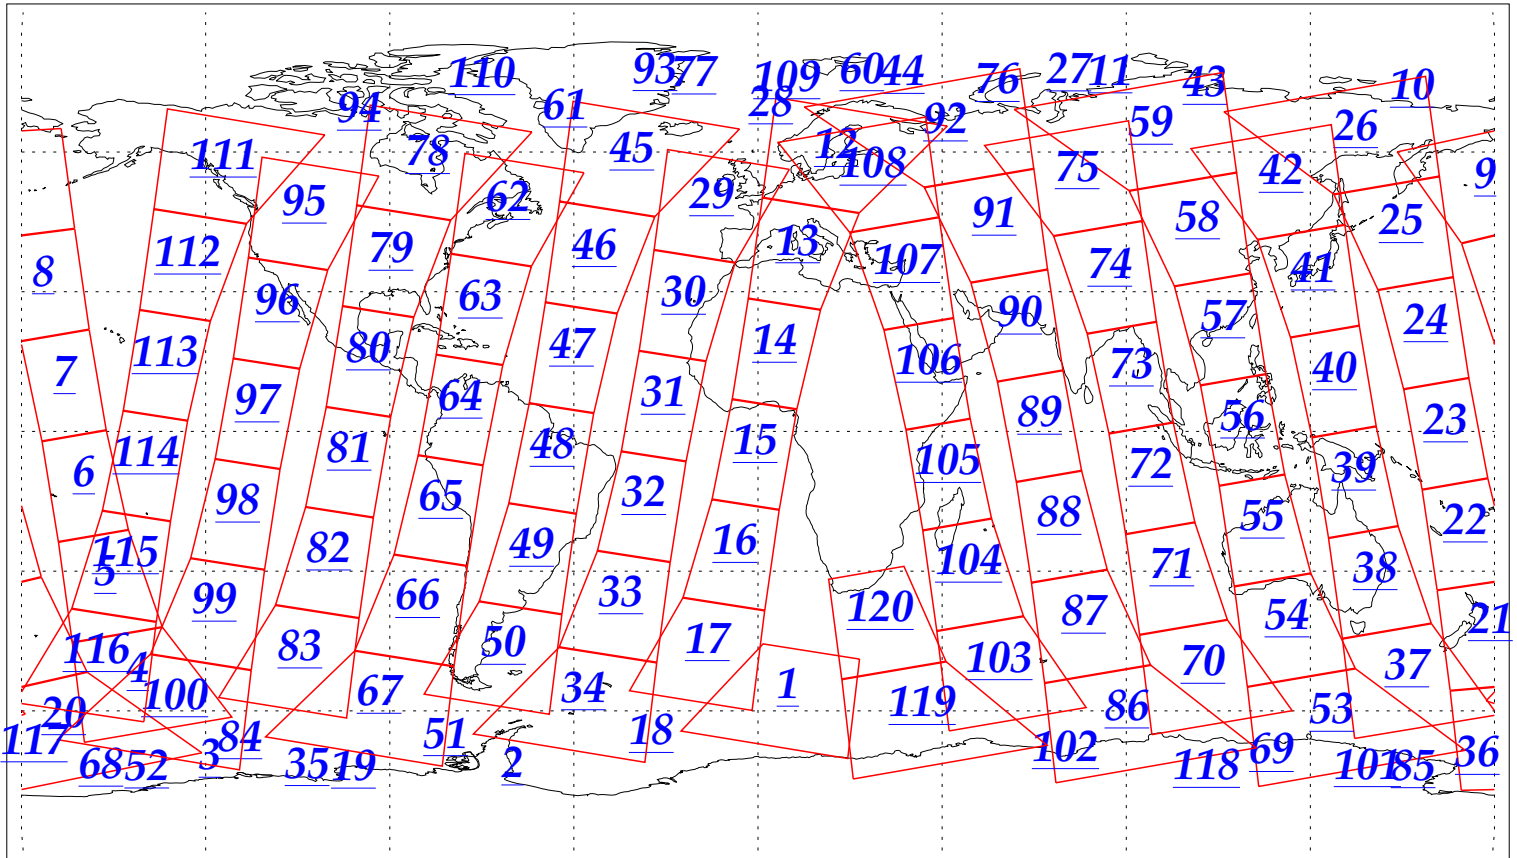

L1B Availability  
AMSU Granules: 240  
HSB Granules: 240  
AIRS Granules: 240

7 Jan 2003  
DoY 7  
Aqua Day 248  
Granules: 1 to 120

Granules: 121 to 240

Legend: AMSU Available, HSB Available, AIRS Available

L1B Availability  
 AMSU Granules: 240  
 HSB Granules: 240  
 AIRS Granules: 240

7 Jan 2003  
 DoY 7  
 Aqua Day 248

Ascending Granules

Descending Granules

Legend: AMSU Available, HSB Available, AIRS Available

L1B Availability  
 AMSU Granules: 240  
 HSB Granules: 240  
 AIRS Granules: 240

7 Jan 2003  
 DoY 7  
 Aqua Day 248

Northern Hemisphere Granules

Southern Hemisphere Granules

Legend: AMSU Available, HSB Available, **AIRS Available**