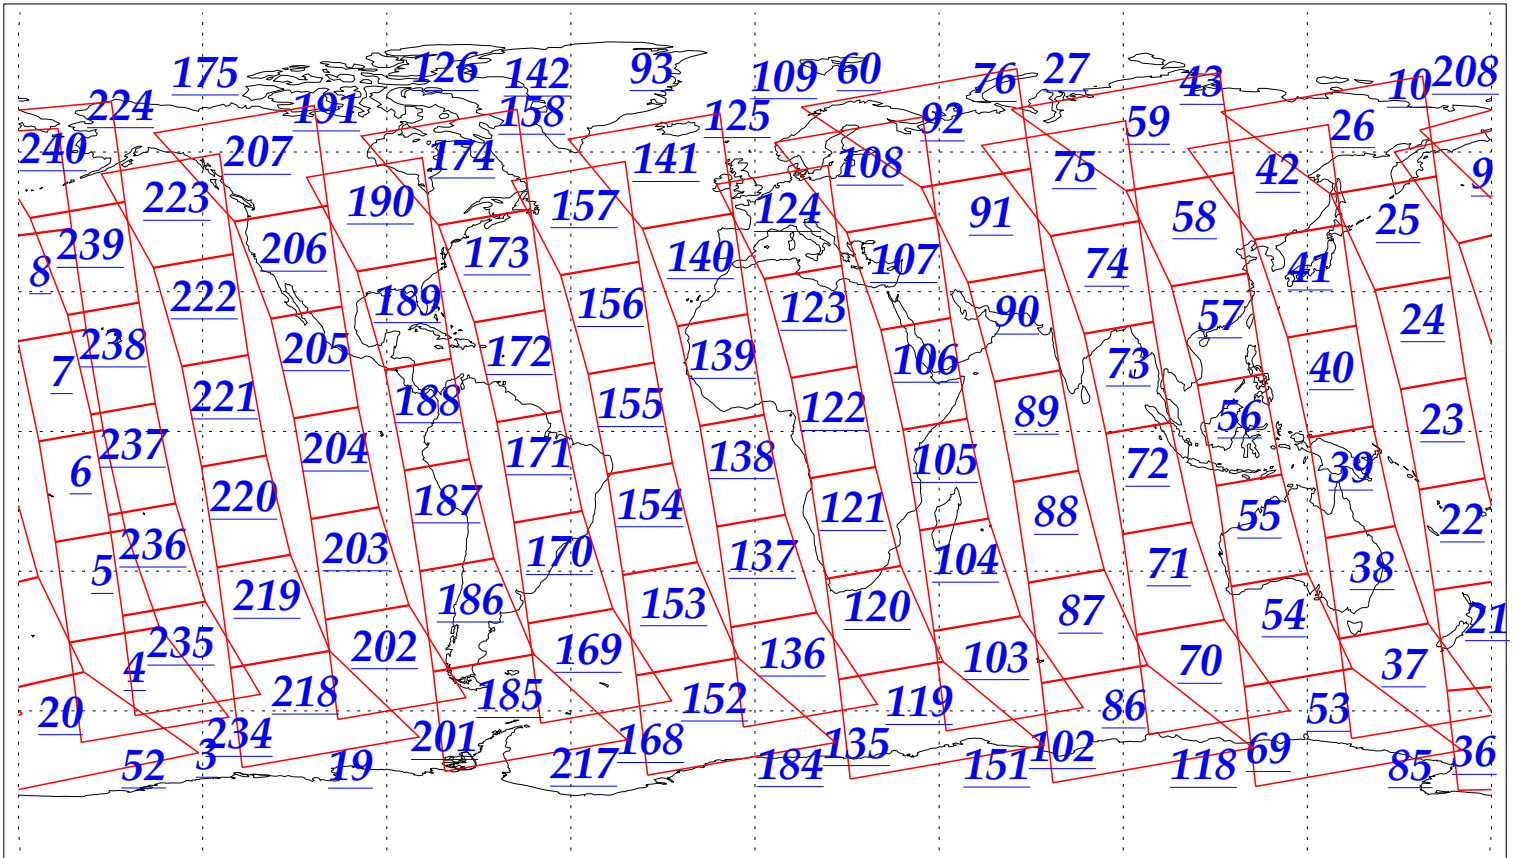

L1B Availability  
AMSU Granules: 240  
HSB Granules: 240  
AIRS Granules: 240

7 Jan 2003  
DoY 7  
Aqua Day 248  
Granules: 1 to 120

Granules: 121 to 240

Legend: AMSU Available, HSB Available, AIRS Available

L1B Availability  
 AMSU Granules: 240  
 HSB Granules: 240  
 AIRS Granules: 240

7 Jan 2003  
 DoY 7  
 Aqua Day 248

Ascending Granules

Descending Granules

Legend: AMSU Available, HSB Available, AIRS Available

L1B Availability  
 AMSU Granules: 240  
 HSB Granules: 240  
 AIRS Granules: 240

7 Jan 2003  
 DoY 7  
 Aqua Day 248

Northern Hemisphere Granules

Southern Hemisphere Granules

Legend: AMSU Available, HSB Available, **AIRS Available**