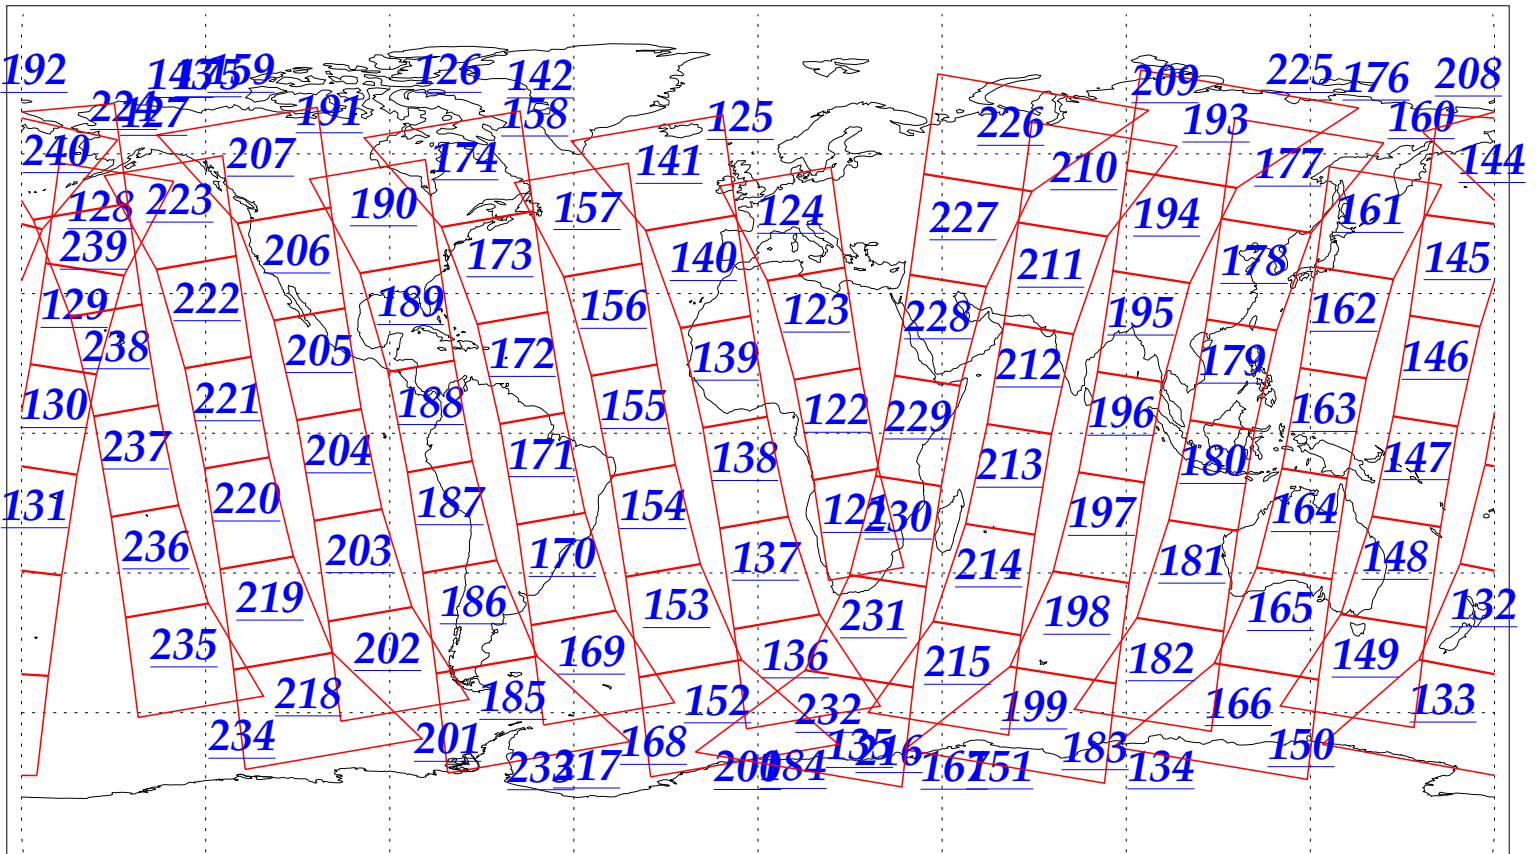

L1B Availability  
AMSU Granules: 240  
HSB Granules: 240  
AIRS Granules: 240

7 Jan 2003  
DoY 7  
Aqua Day 248  
Granules: 1 to 120

Granules: 121 to 240

Legend: AMSU Available, HSB Available, AIRS Available

L1B Availability  
 AMSU Granules: 240  
 HSB Granules: 240  
 AIRS Granules: 240

7 Jan 2003  
 DoY 7  
 Aqua Day 248

Ascending Granules

Descending Granules

Legend: AMSU Available, HSB Available, AIRS Available

L1B Availability  
 AMSU Granules: 240  
 HSB Granules: 240  
 AIRS Granules: 240

7 Jan 2003  
 DoY 7  
 Aqua Day 248

Northern Hemisphere Granules

Southern Hemisphere Granules

Legend: AMSU Available, HSB Available, **AIRS Available**