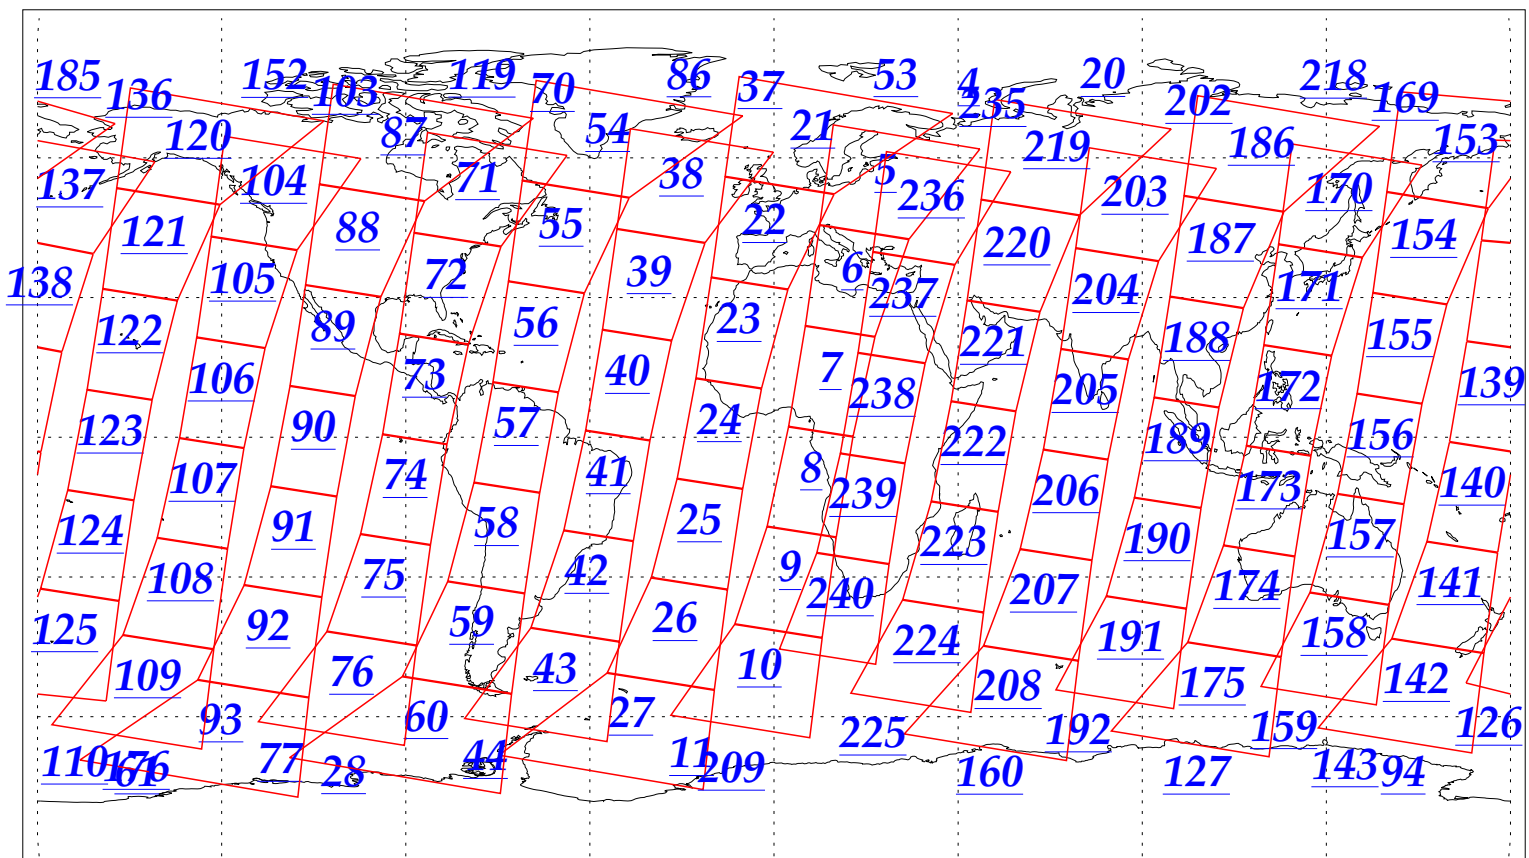

L1B Availability
AMSU Granules: 240
HSB Granules: 240
AIRS Granules: 240

6 Jan 2003
DoY 6
Aqua Day 247
Granules: 1 to 120

Granules: 121 to 240

Legend: AMSU Available, HSB Available, AIRS Available

L1B Availability
AMSU Granules: 240
HSB Granules: 240
AIRS Granules: 240

6 Jan 2003
DoY 6
Aqua Day 247
Ascending Granules

Descending Granules

Legend: AMSU Available, HSB Available, AIRS Available

L1B Availability
AMSU Granules: 240
HSB Granules: 240
AIRS Granules: 240

6 Jan 2003
DoY 6
Aqua Day 247

Northern Hemisphere Granules

Southern Hemisphere Granules

Legend: AMSU Available, HSB Available, AIRS Available