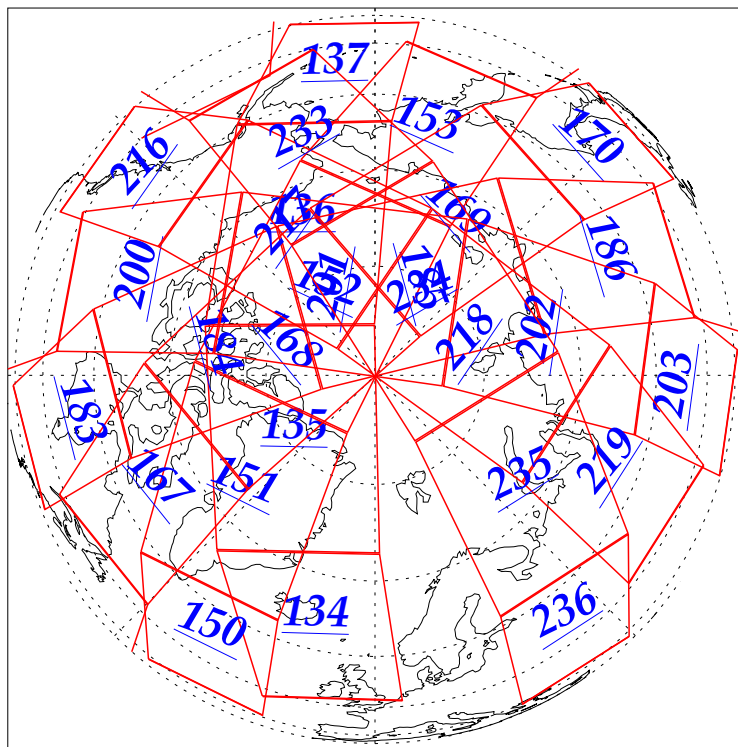

L1B Availability
AMSU Granules: 240
HSB Granules: 240
AIRS Granules: 240

6 Jan 2003
DoY 6
Aqua Day 247
Granules: 1 to 120

Granules: 121 to 240

Legend: AMSU Available, HSB Available, AIRS Available

L1B Availability
AMSU Granules: 240
HSB Granules: 240
AIRS Granules: 240

6 Jan 2003
DoY 6
Aqua Day 247
Ascending Granules

Descending Granules

Legend: AMSU Available, HSB Available, AIRS Available

L1B Availability
AMSU Granules: 240
HSB Granules: 240
AIRS Granules: 240

6 Jan 2003
DoY 6
Aqua Day 247

Northern Hemisphere Granules

Southern Hemisphere Granules

Legend: AMSU Available, HSB Available, AIRS Available