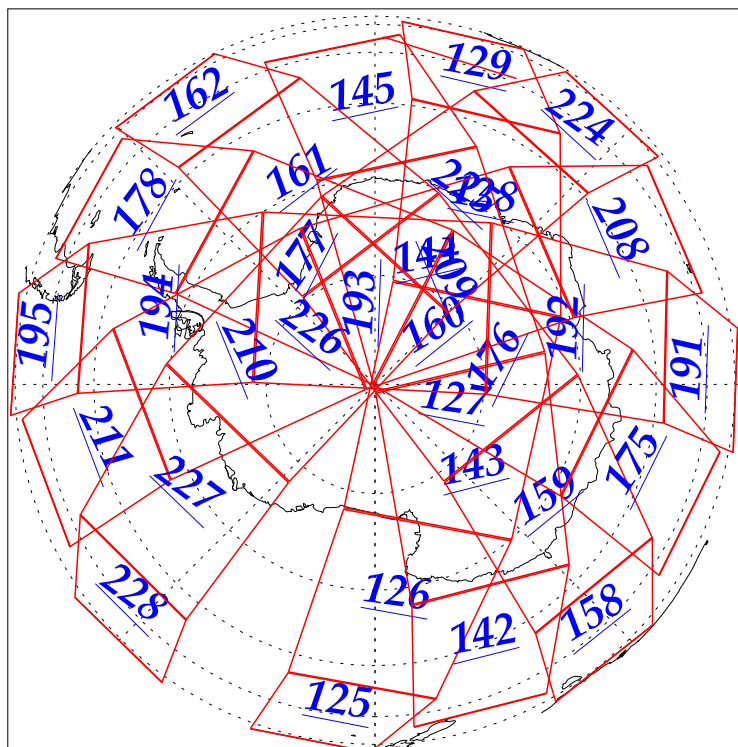

L1B Availability
AMSU Granules: 240
HSB Granules: 240
AIRS Granules: 240

6 Jan 2003
DoY 6
Aqua Day 247
Granules: 1 to 120

Granules: 121 to 240

Legend: AMSU Available, HSB Available, AIRS Available

L1B Availability
AMSU Granules: 240
HSB Granules: 240
AIRS Granules: 240

6 Jan 2003
DoY 6
Aqua Day 247
Ascending Granules

Descending Granules

Legend: AMSU Available, HSB Available, AIRS Available

L1B Availability
AMSU Granules: 240
HSB Granules: 240
AIRS Granules: 240

6 Jan 2003
DoY 6
Aqua Day 247

Northern Hemisphere Granules

Southern Hemisphere Granules

Legend: AMSU Available, HSB Available, AIRS Available