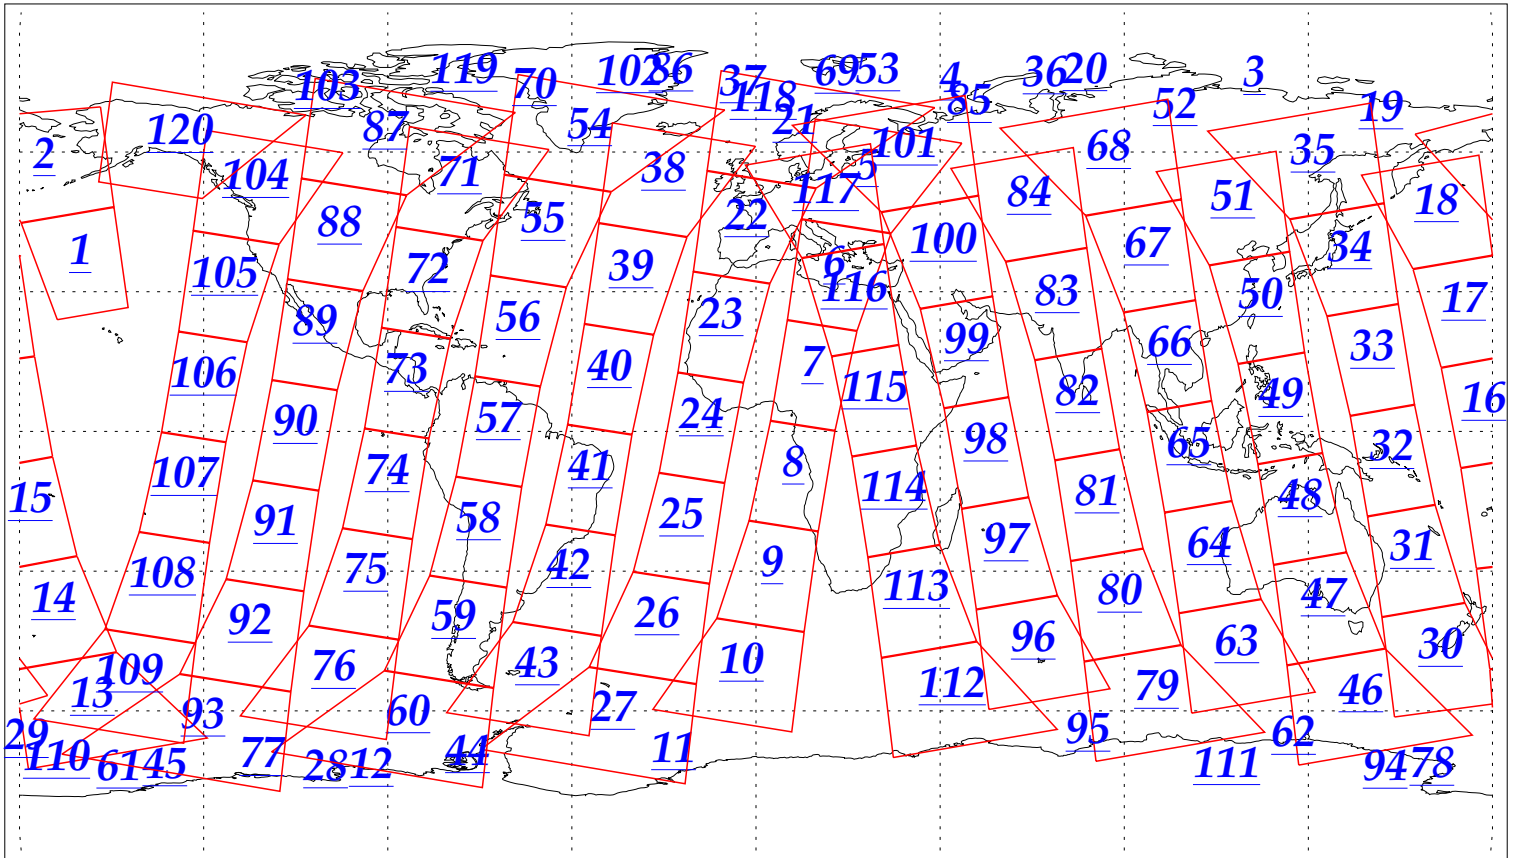

L1B Availability
AMSU Granules: 240
HSB Granules: 240
AIRS Granules: 240

6 Jan 2003
DoY 6
Aqua Day 247
Granules: 1 to 120

Granules: 121 to 240

Legend: AMSU Available, HSB Available, AIRS Available

L1B Availability
AMSU Granules: 240
HSB Granules: 240
AIRS Granules: 240

6 Jan 2003
DoY 6
Aqua Day 247
Ascending Granules

Descending Granules

Legend: AMSU Available, HSB Available, AIRS Available

L1B Availability
AMSU Granules: 240
HSB Granules: 240
AIRS Granules: 240

6 Jan 2003
DoY 6
Aqua Day 247

Northern Hemisphere Granules

Southern Hemisphere Granules

Legend: AMSU Available, HSB Available, AIRS Available