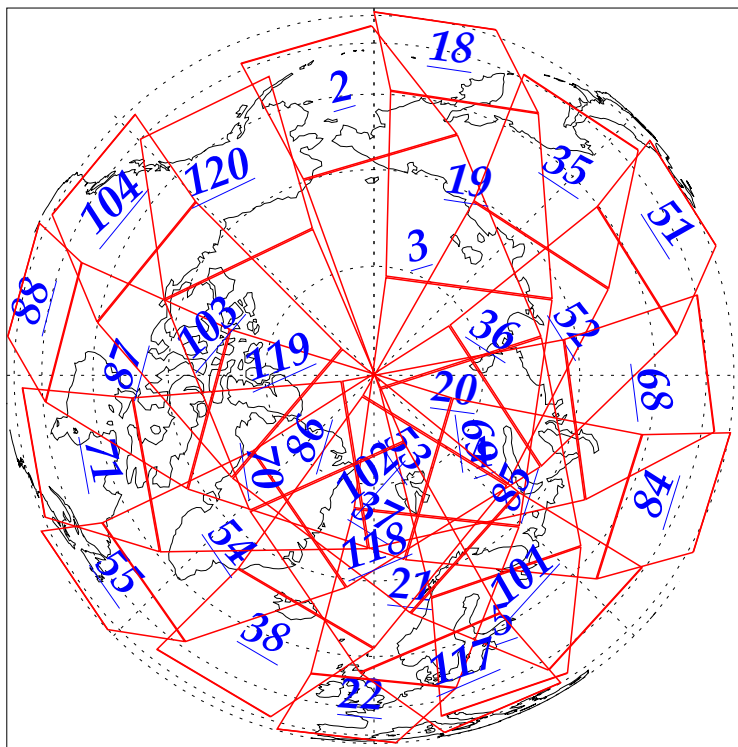

L1B Availability
AMSU Granules: 240
HSB Granules: 240
AIRS Granules: 240

6 Jan 2003
DoY 6
Aqua Day 247
Granules: 1 to 120

Granules: 121 to 240

Legend: AMSU Available, HSB Available, AIRS Available

L1B Availability
AMSU Granules: 240
HSB Granules: 240
AIRS Granules: 240

6 Jan 2003
DoY 6
Aqua Day 247
Ascending Granules

Descending Granules

Legend: AMSU Available, HSB Available, AIRS Available

L1B Availability
AMSU Granules: 240
HSB Granules: 240
AIRS Granules: 240

6 Jan 2003
DoY 6
Aqua Day 247

Northern Hemisphere Granules

Southern Hemisphere Granules

Legend: AMSU Available, HSB Available, AIRS Available