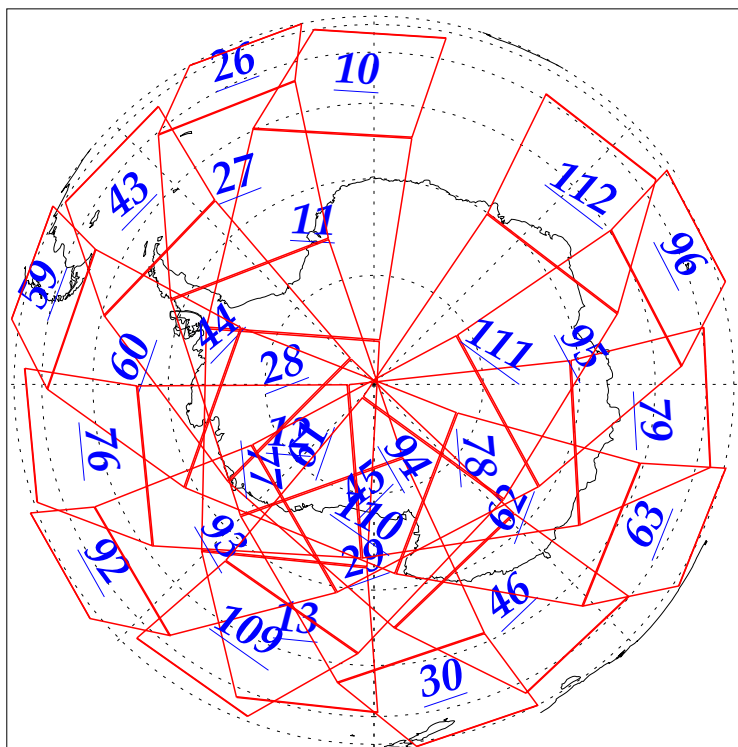

L1B Availability
AMSU Granules: 240
HSB Granules: 240
AIRS Granules: 240

6 Jan 2003
DoY 6
Aqua Day 247
Granules: 1 to 120

Granules: 121 to 240

Legend: AMSU Available, HSB Available, AIRS Available

L1B Availability
AMSU Granules: 240
HSB Granules: 240
AIRS Granules: 240

6 Jan 2003
DoY 6
Aqua Day 247
Ascending Granules

Descending Granules

Legend: AMSU Available, HSB Available, AIRS Available

L1B Availability
AMSU Granules: 240
HSB Granules: 240
AIRS Granules: 240

6 Jan 2003
DoY 6
Aqua Day 247

Northern Hemisphere Granules

Southern Hemisphere Granules

Legend: AMSU Available, HSB Available, AIRS Available