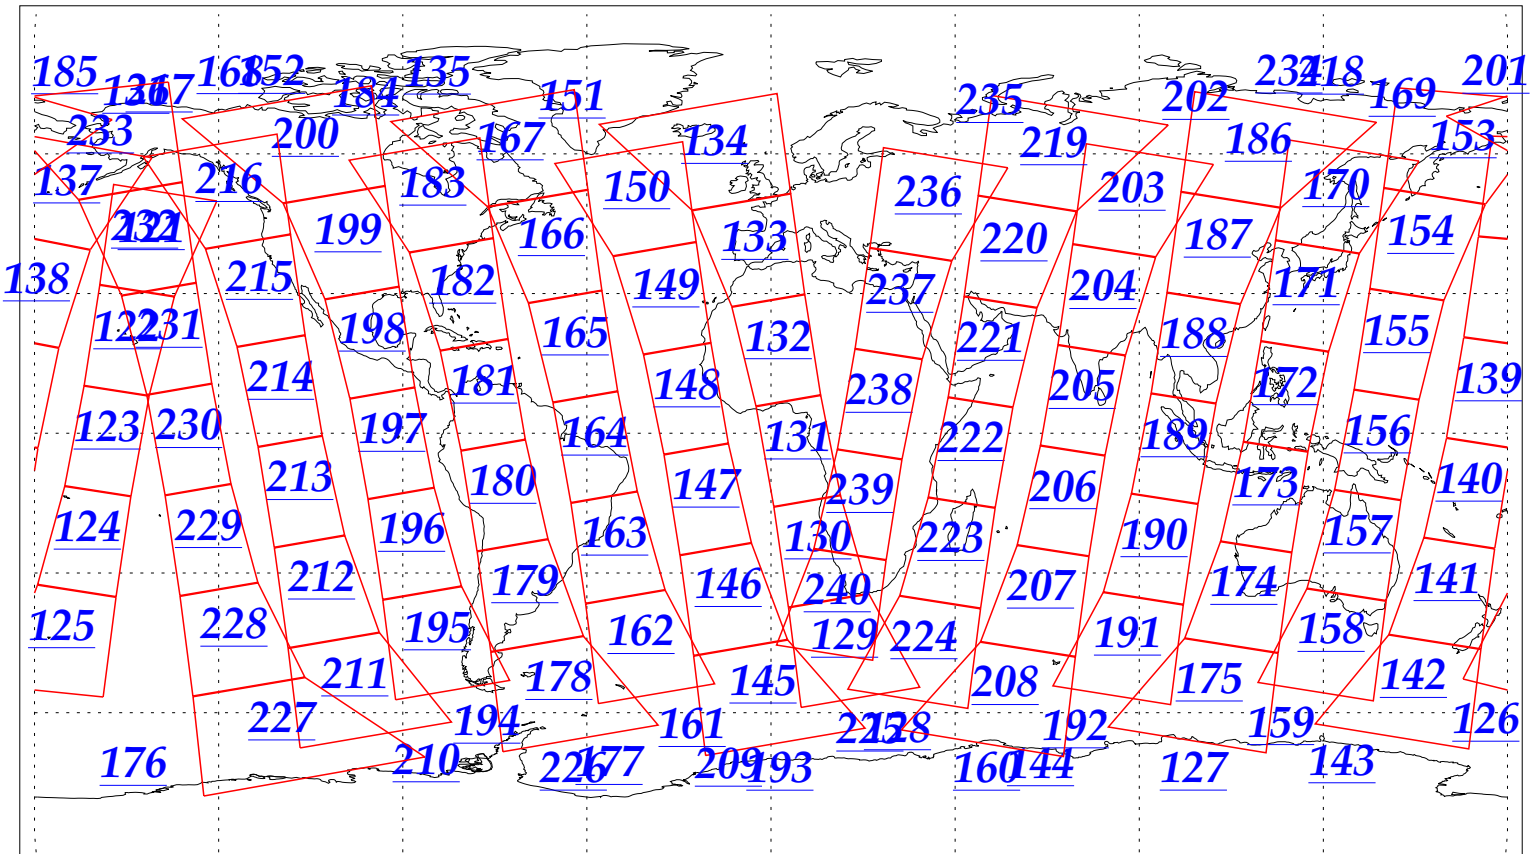

L1B Availability
AMSU Granules: 240
HSB Granules: 240
AIRS Granules: 240

6 Jan 2003
DoY 6
Aqua Day 247
Granules: 1 to 120

Granules: 121 to 240

Legend: AMSU Available, HSB Available, AIRS Available

L1B Availability
AMSU Granules: 240
HSB Granules: 240
AIRS Granules: 240

6 Jan 2003
DoY 6
Aqua Day 247
Ascending Granules

Descending Granules

Legend: AMSU Available, HSB Available, AIRS Available

L1B Availability
AMSU Granules: 240
HSB Granules: 240
AIRS Granules: 240

6 Jan 2003
DoY 6
Aqua Day 247