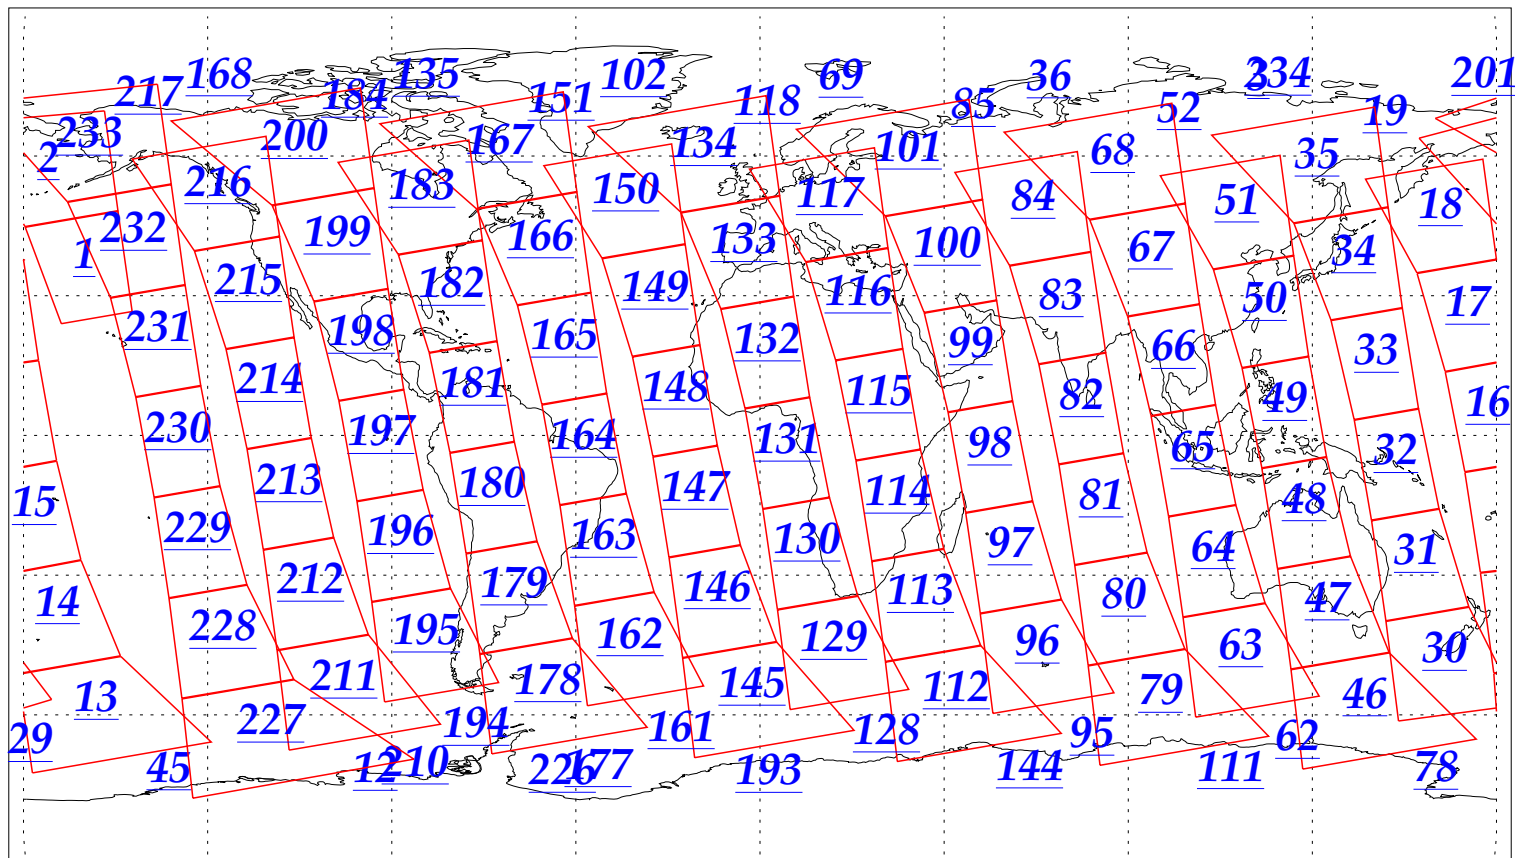

L1B Availability
AMSU Granules: 240
HSB Granules: 240
AIRS Granules: 240

6 Jan 2003
DoY 6
Aqua Day 247
Granules: 1 to 120

Granules: 121 to 240

Legend: AMSU Available, HSB Available, AIRS Available

L1B Availability
AMSU Granules: 240
HSB Granules: 240
AIRS Granules: 240

6 Jan 2003
DoY 6
Aqua Day 247
Ascending Granules

Descending Granules

Legend: AMSU Available, HSB Available, AIRS Available

L1B Availability
AMSU Granules: 240
HSB Granules: 240
AIRS Granules: 240

6 Jan 2003
DoY 6
Aqua Day 247

Northern Hemisphere Granules

Southern Hemisphere Granules

Legend: AMSU Available, HSB Available, AIRS Available