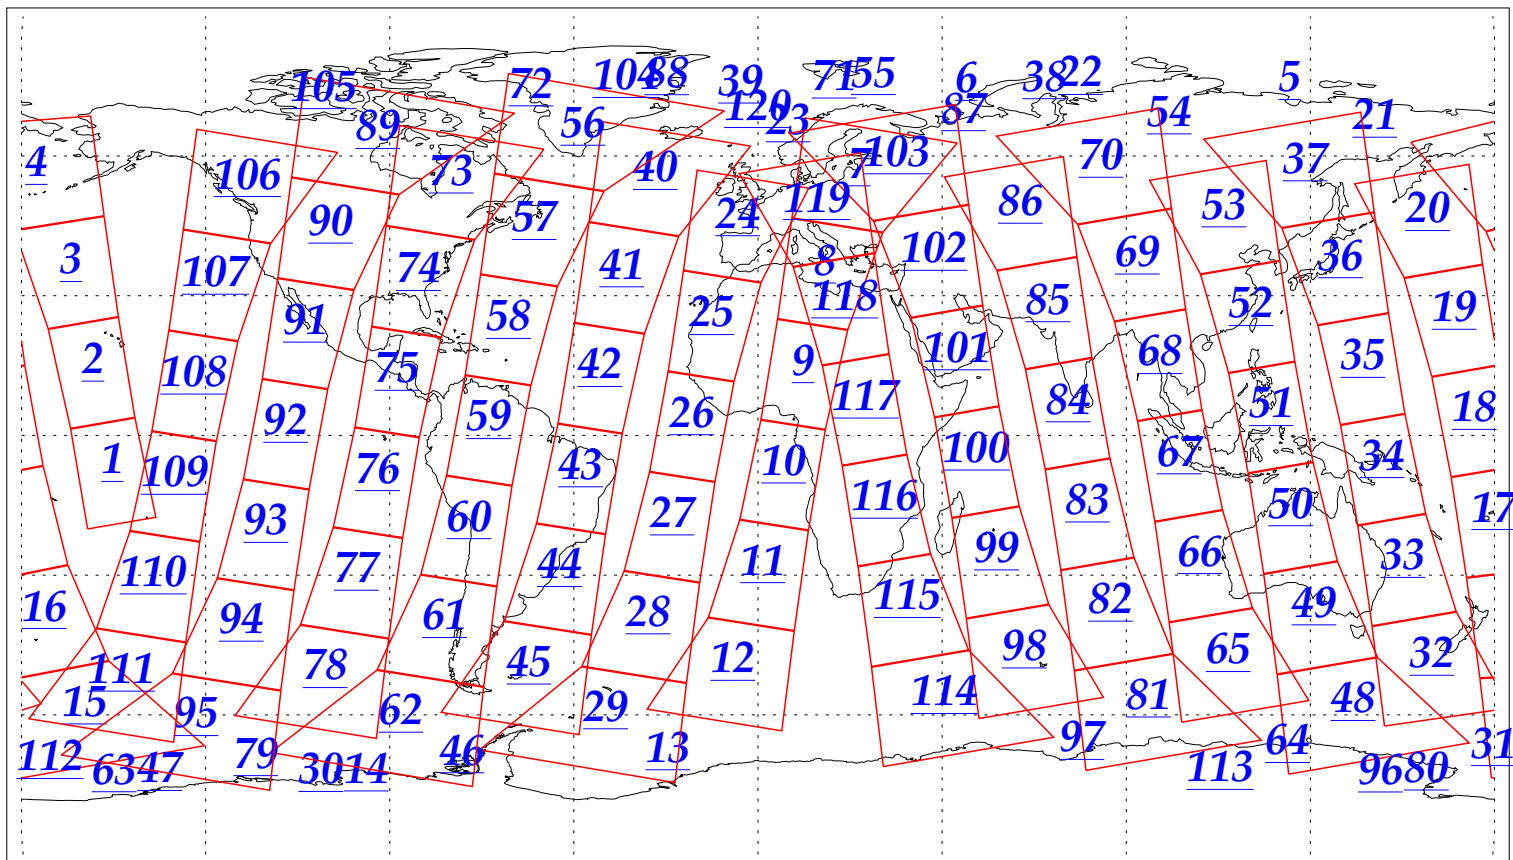

L1B Availability
AMSU Granules: 240
HSB Granules: 240
AIRS Granules: 240

4 Jan 2003
DoY 4
Aqua Day 245
Granules: 1 to 120

Granules: 121 to 240

Legend: AMSU Available, HSB Available, AIRS Available

L1B Availability
AMSU Granules: 240
HSB Granules: 240
AIRS Granules: 240

4 Jan 2003
DoY 4
Aqua Day 245

Ascending Granules

Descending Granules

Legend: AMSU Available, HSB Available, AIRS Available

L1B Availability
AMSU Granules: 240
HSB Granules: 240
AIRS Granules: 240

4 Jan 2003
DoY 4
Aqua Day 245

Northern Hemisphere Granules

Southern Hemisphere Granules

Legend: AMSU Available, HSB Available, AIRS Available