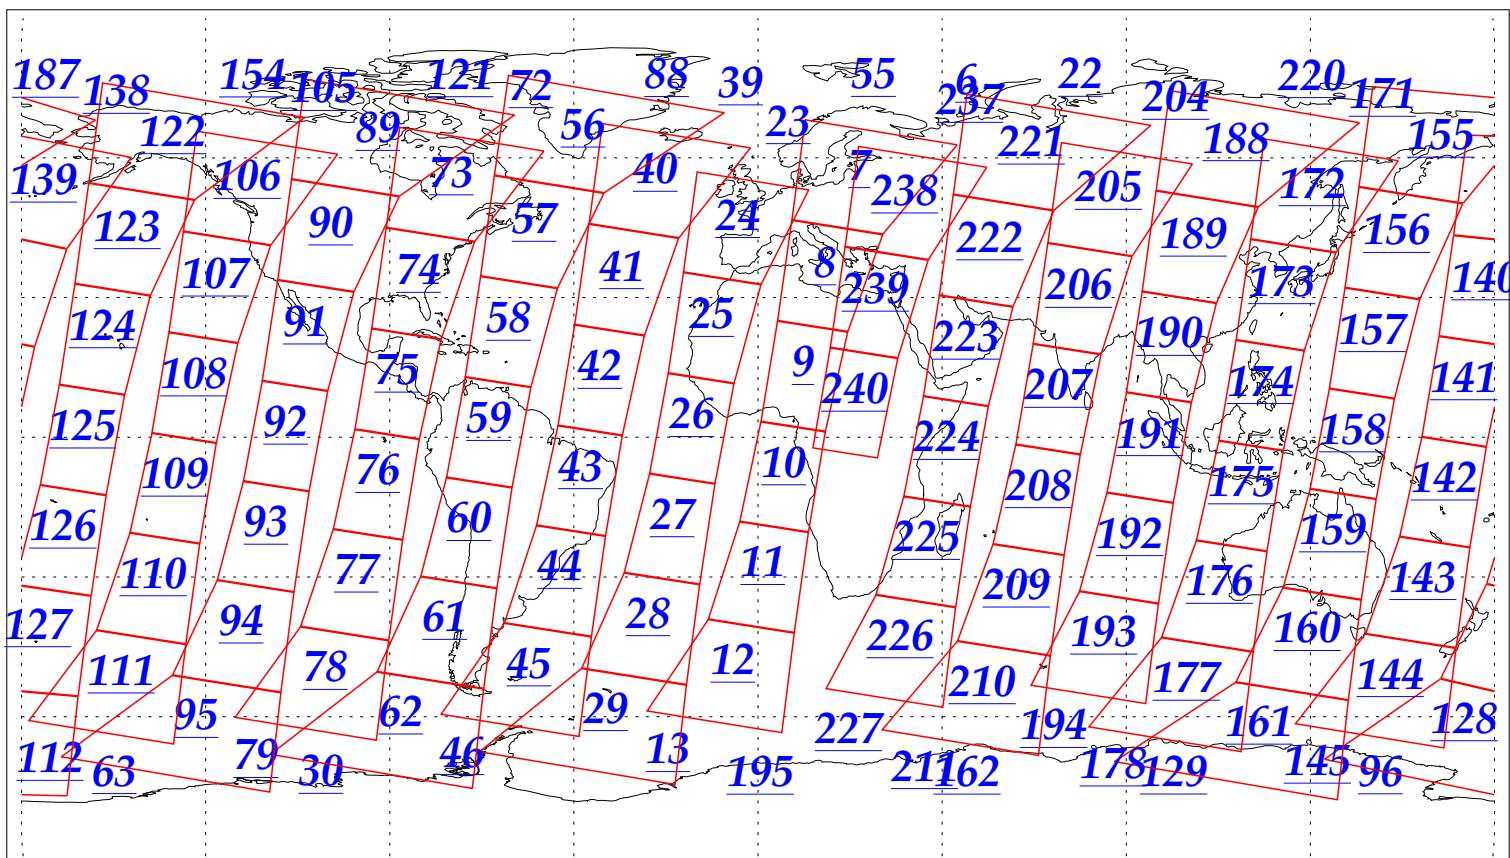

L1B Availability
AMSU Granules: 240
HSB Granules: 240
AIRS Granules: 240

4 Jan 2003
DoY 4
Aqua Day 245
Granules: 1 to 120

Granules: 121 to 240

Legend: AMSU Available, HSB Available, AIRS Available

L1B Availability
AMSU Granules: 240
HSB Granules: 240
AIRS Granules: 240

4 Jan 2003
DoY 4
Aqua Day 245

Ascending Granules

Descending Granules

Legend: AMSU Available, HSB Available, AIRS Available

L1B Availability
AMSU Granules: 240
HSB Granules: 240
AIRS Granules: 240

4 Jan 2003
DoY 4
Aqua Day 245

Northern Hemisphere Granules

Southern Hemisphere Granules

Legend: AMSU Available, HSB Available, AIRS Available