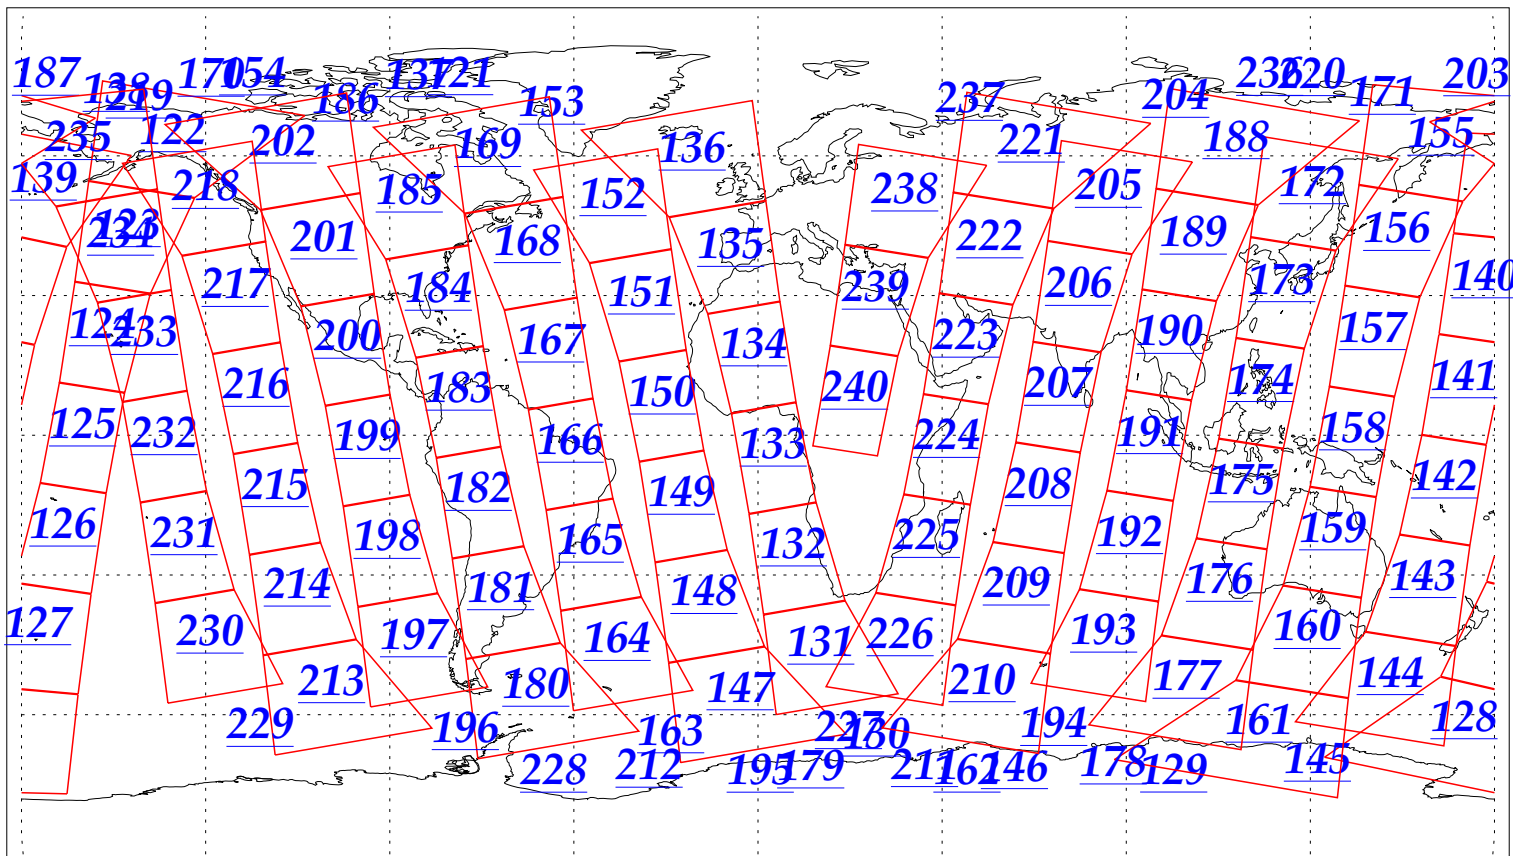

L1B Availability
AMSU Granules: 240
HSB Granules: 240
AIRS Granules: 240

4 Jan 2003
DoY 4
Aqua Day 245
Granules: 1 to 120

Granules: 121 to 240

Legend: AMSU Available, HSB Available, AIRS Available

L1B Availability
AMSU Granules: 240
HSB Granules: 240
AIRS Granules: 240

4 Jan 2003
DoY 4
Aqua Day 245

Ascending Granules

Descending Granules

Legend: AMSU Available, HSB Available, AIRS Available

L1B Availability
AMSU Granules: 240
HSB Granules: 240
AIRS Granules: 240

4 Jan 2003
DoY 4
Aqua Day 245

Northern Hemisphere Granules

Southern Hemisphere Granules

Legend: AMSU Available, HSB Available, AIRS Available