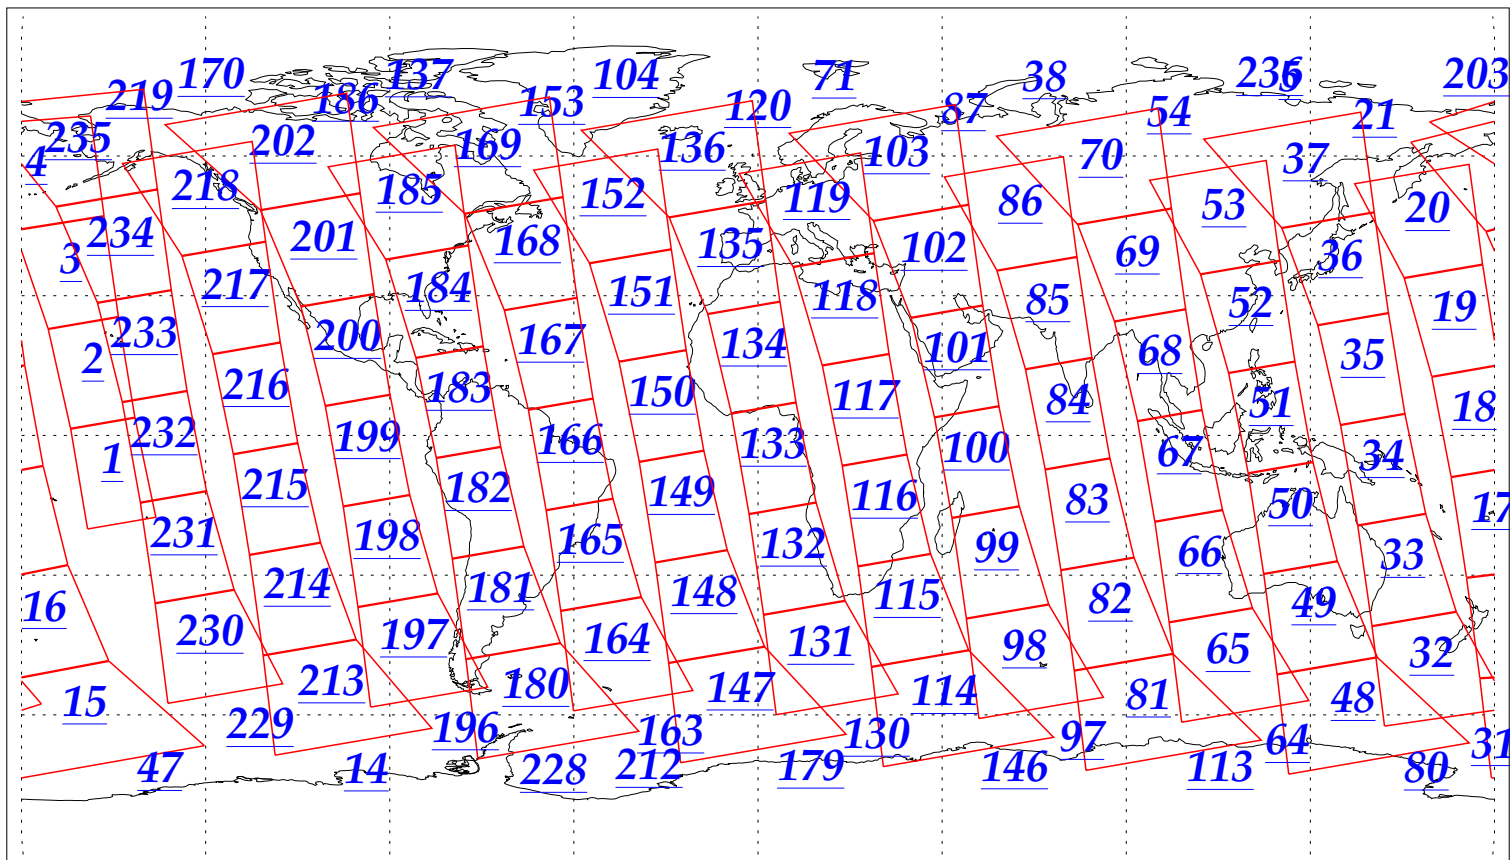

L1B Availability
AMSU Granules: 240
HSB Granules: 240
AIRS Granules: 240

4 Jan 2003
DoY 4
Aqua Day 245
Granules: 1 to 120

Granules: 121 to 240

Legend: AMSU Available, HSB Available, AIRS Available

L1B Availability
AMSU Granules: 240
HSB Granules: 240
AIRS Granules: 240

4 Jan 2003
DoY 4
Aqua Day 245

Ascending Granules

Descending Granules

Legend: AMSU Available, HSB Available, AIRS Available

L1B Availability
AMSU Granules: 240
HSB Granules: 240
AIRS Granules: 240

4 Jan 2003
DoY 4
Aqua Day 245

Northern Hemisphere Granules

Southern Hemisphere Granules

Legend: AMSU Available, HSB Available, AIRS Available