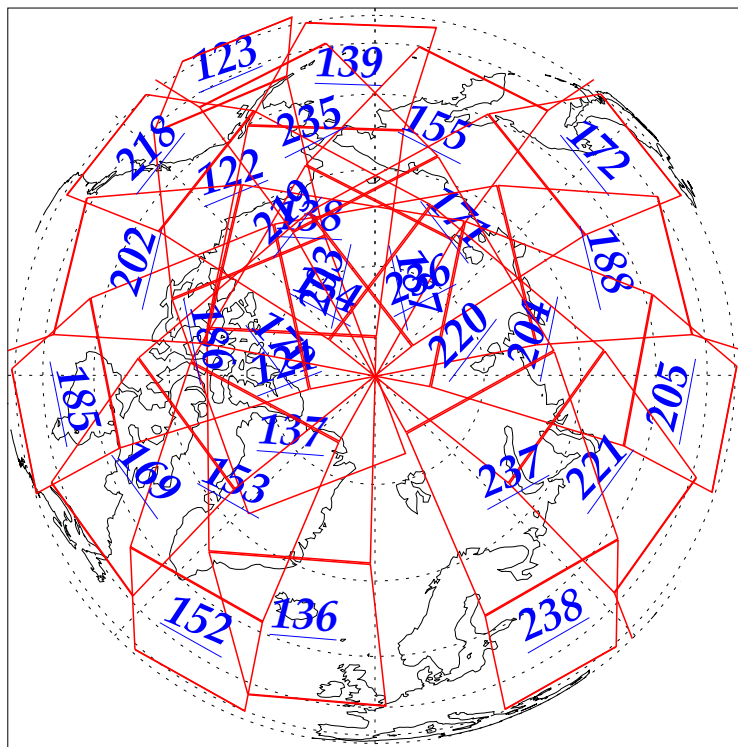

L1B Availability
AMSU Granules: 240
HSB Granules: 240
AIRS Granules: 240

4 Jan 2003
DoY 4
Aqua Day 245
Granules: 1 to 120

Granules: 121 to 240

Legend: AMSU Available, HSB Available, AIRS Available

L1B Availability
AMSU Granules: 240
HSB Granules: 240
AIRS Granules: 240

4 Jan 2003
DoY 4
Aqua Day 245

Ascending Granules

Descending Granules

Legend: AMSU Available, HSB Available, AIRS Available

L1B Availability
AMSU Granules: 240
HSB Granules: 240
AIRS Granules: 240

4 Jan 2003
DoY 4
Aqua Day 245

Northern Hemisphere Granules

Southern Hemisphere Granules

Legend: AMSU Available, HSB Available, AIRS Available