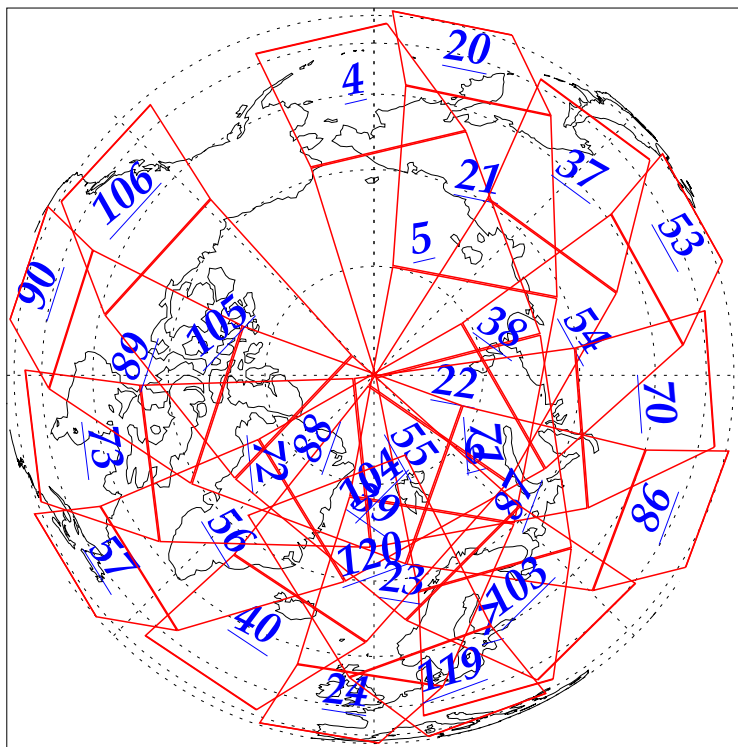

L1B Availability
AMSU Granules: 240
HSB Granules: 240
AIRS Granules: 240

4 Jan 2003
DoY 4
Aqua Day 245
Granules: 1 to 120

Granules: 121 to 240

Legend: AMSU Available, HSB Available, AIRS Available

L1B Availability
AMSU Granules: 240
HSB Granules: 240
AIRS Granules: 240

4 Jan 2003
DoY 4
Aqua Day 245

Ascending Granules

Descending Granules

Legend: AMSU Available, HSB Available, AIRS Available

L1B Availability
AMSU Granules: 240
HSB Granules: 240
AIRS Granules: 240

4 Jan 2003
DoY 4
Aqua Day 245

Northern Hemisphere Granules

Southern Hemisphere Granules

Legend: AMSU Available, HSB Available, AIRS Available