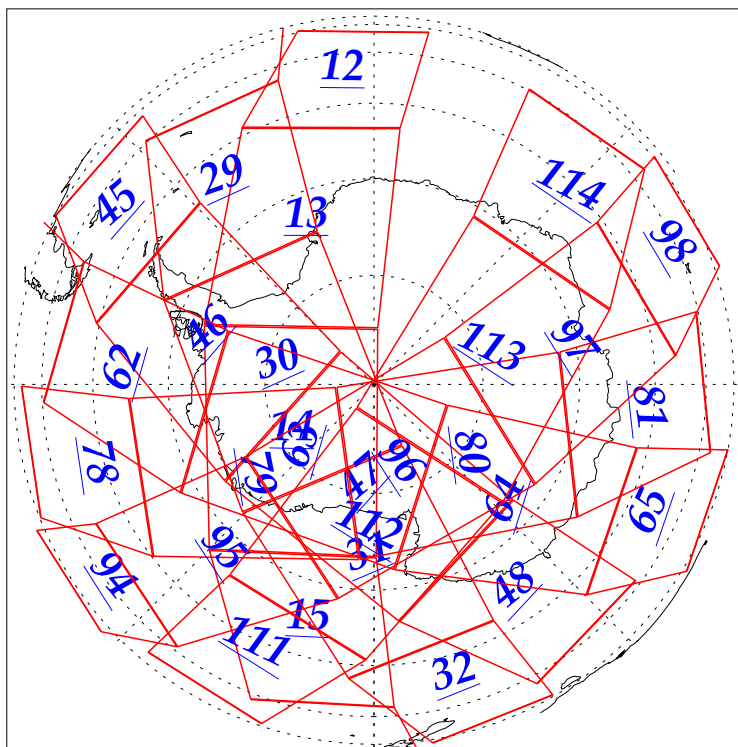

L1B Availability
AMSU Granules: 240
HSB Granules: 240
AIRS Granules: 240

4 Jan 2003
DoY 4
Aqua Day 245
Granules: 1 to 120

Granules: 121 to 240

Legend: AMSU Available, HSB Available, AIRS Available

L1B Availability
AMSU Granules: 240
HSB Granules: 240
AIRS Granules: 240

4 Jan 2003
DoY 4
Aqua Day 245

Ascending Granules

Descending Granules

Legend: AMSU Available, HSB Available, AIRS Available

L1B Availability
AMSU Granules: 240
HSB Granules: 240
AIRS Granules: 240

4 Jan 2003
DoY 4
Aqua Day 245

Northern Hemisphere Granules

Southern Hemisphere Granules

Legend: AMSU Available, HSB Available, AIRS Available