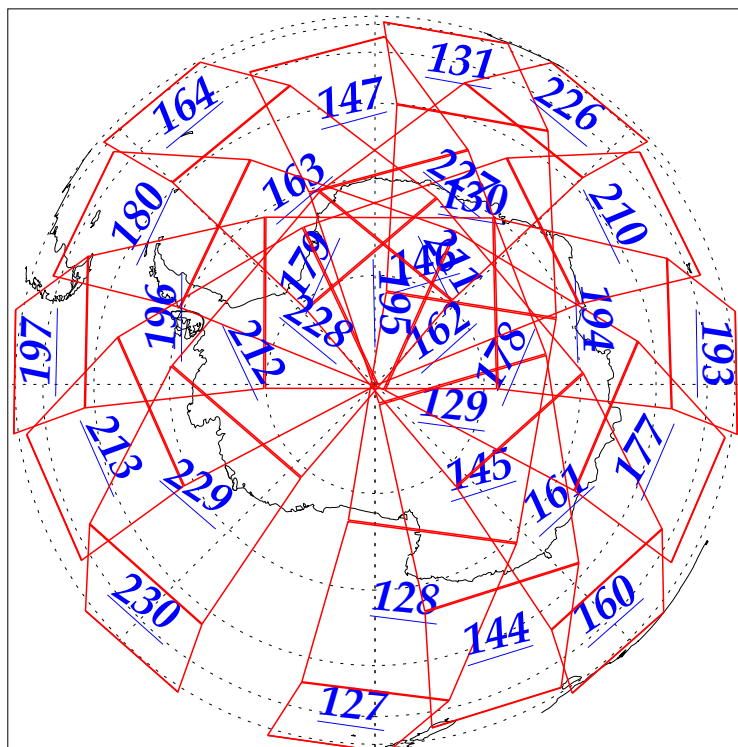

4 Jan 2003
DoY 4
Aqua Day 245

Ascending Granules

Descending Granules

Legend: AMSU Available, HSB Available, AIRS Available

L1B Availability
AMSU Granules: 240
HSB Granules: 240
AIRS Granules: 240

4 Jan 2003
DoY 4
Aqua Day 245

Northern Hemisphere Granules

Southern Hemisphere Granules

Legend: AMSU Available, HSB Available, AIRS Available