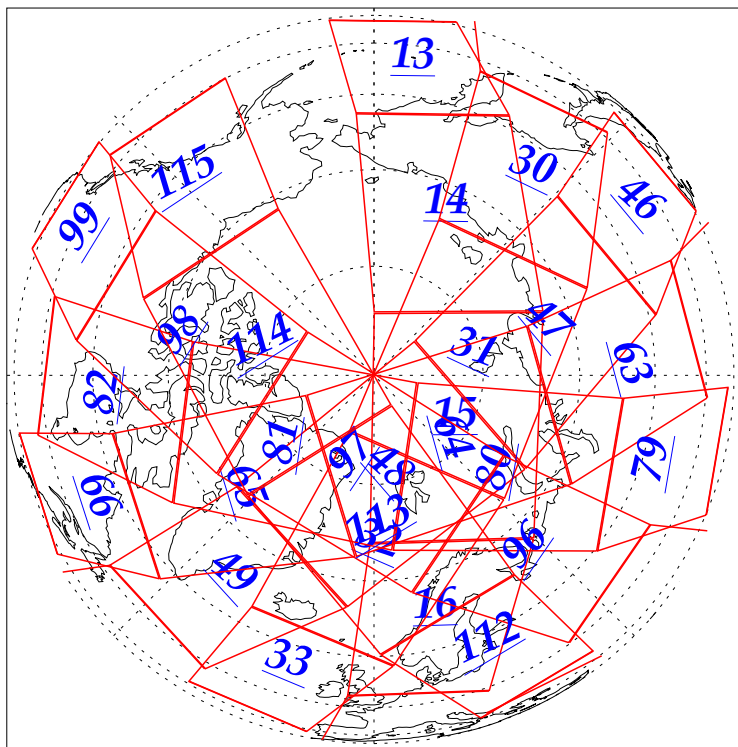

L1B Availability
AMSU Granules: 216
HSB Granules: 216
AIRS Granules: 198

3 Jan 2003
DoY 3
Aqua Day 244
Granules: 1 to 120

Granules: 121 to 240

Legend: AMSU Available, HSB Available, AIRS Available

L1B Availability
AMSU Granules: 216
HSB Granules: 216
AIRS Granules: 198

3 Jan 2003
DoY 3
Aqua Day 244
Ascending Granules

Descending Granules

Legend: AMSU Available, HSB Available, AIRS Available

L1B Availability
 AMSU Granules: 216
 HSB Granules: 216
 AIRS Granules: 198

3 Jan 2003
 DoY 3
 Aqua Day 244

Northern Hemisphere Granules

Southern Hemisphere Granules

Legend: AMSU Available, HSB Available, AIRS Available