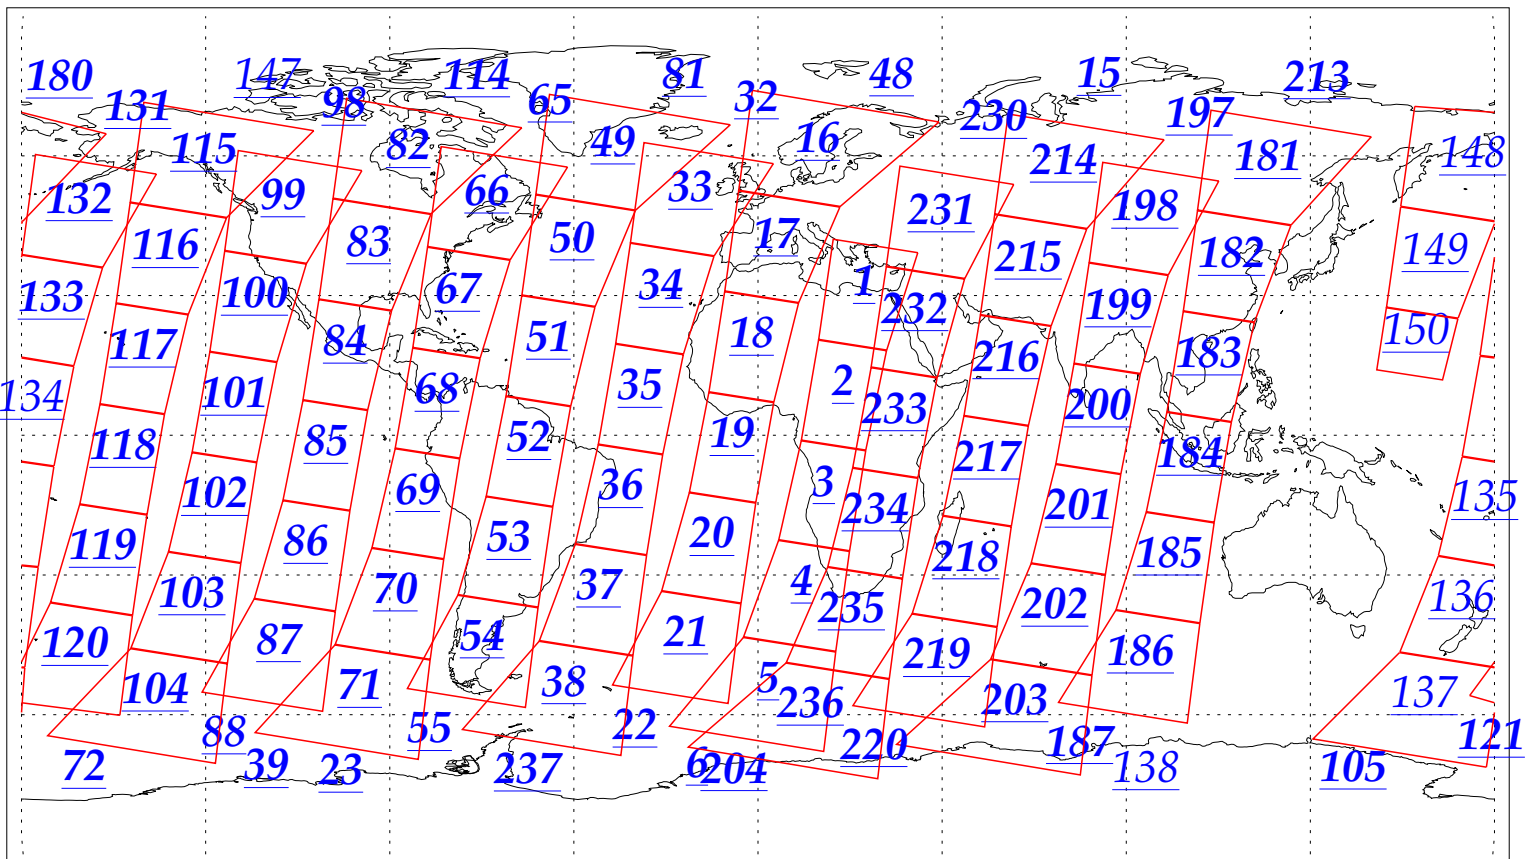

L1B Availability
AMSU Granules: 216
HSB Granules: 216
AIRS Granules: 198

3 Jan 2003
DoY 3
Aqua Day 244
Granules: 1 to 120

Granules: 121 to 240

Legend: AMSU Available, HSB Available, AIRS Available

L1B Availability
AMSU Granules: 216
HSB Granules: 216
AIRS Granules: 198

3 Jan 2003
DoY 3
Aqua Day 244
Ascending Granules

Descending Granules

Legend: AMSU Available, HSB Available, AIRS Available

L1B Availability
 AMSU Granules: 216
 HSB Granules: 216
 AIRS Granules: 198

3 Jan 2003
 DoY 3
 Aqua Day 244

Northern Hemisphere Granules

Southern Hemisphere Granules

Legend: AMSU Available, HSB Available, AIRS Available