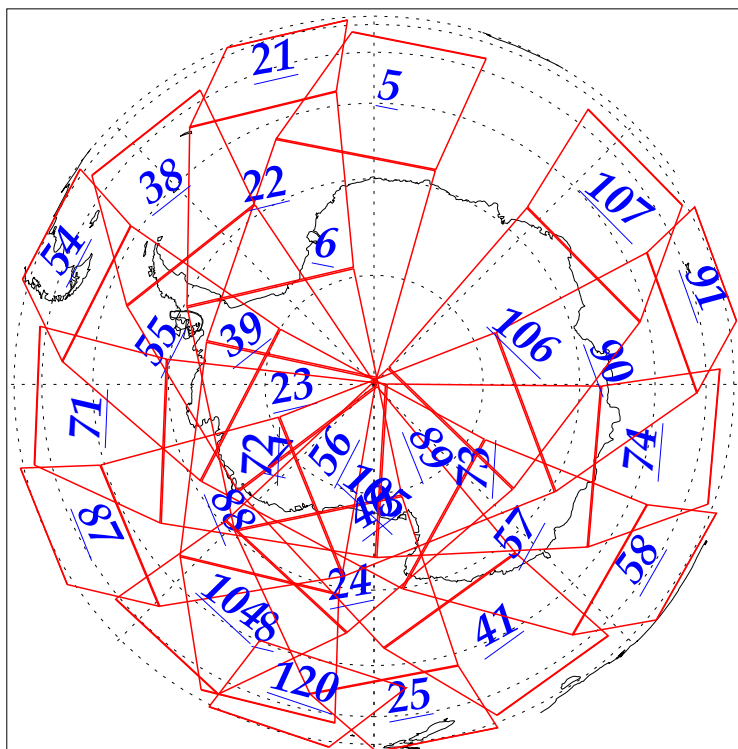

L1B Availability
AMSU Granules: 216
HSB Granules: 216
AIRS Granules: 198

3 Jan 2003
DoY 3
Aqua Day 244
Granules: 1 to 120

Granules: 121 to 240

Legend: AMSU Available, HSB Available, AIRS Available

L1B Availability
AMSU Granules: 216
HSB Granules: 216
AIRS Granules: 198

3 Jan 2003
DoY 3
Aqua Day 244
Ascending Granules

Descending Granules

Legend: AMSU Available, HSB Available, AIRS Available

L1B Availability
 AMSU Granules: 216
 HSB Granules: 216
 AIRS Granules: 198

3 Jan 2003
 DoY 3
 Aqua Day 244

Northern Hemisphere Granules

Southern Hemisphere Granules

Legend: AMSU Available, HSB Available, AIRS Available