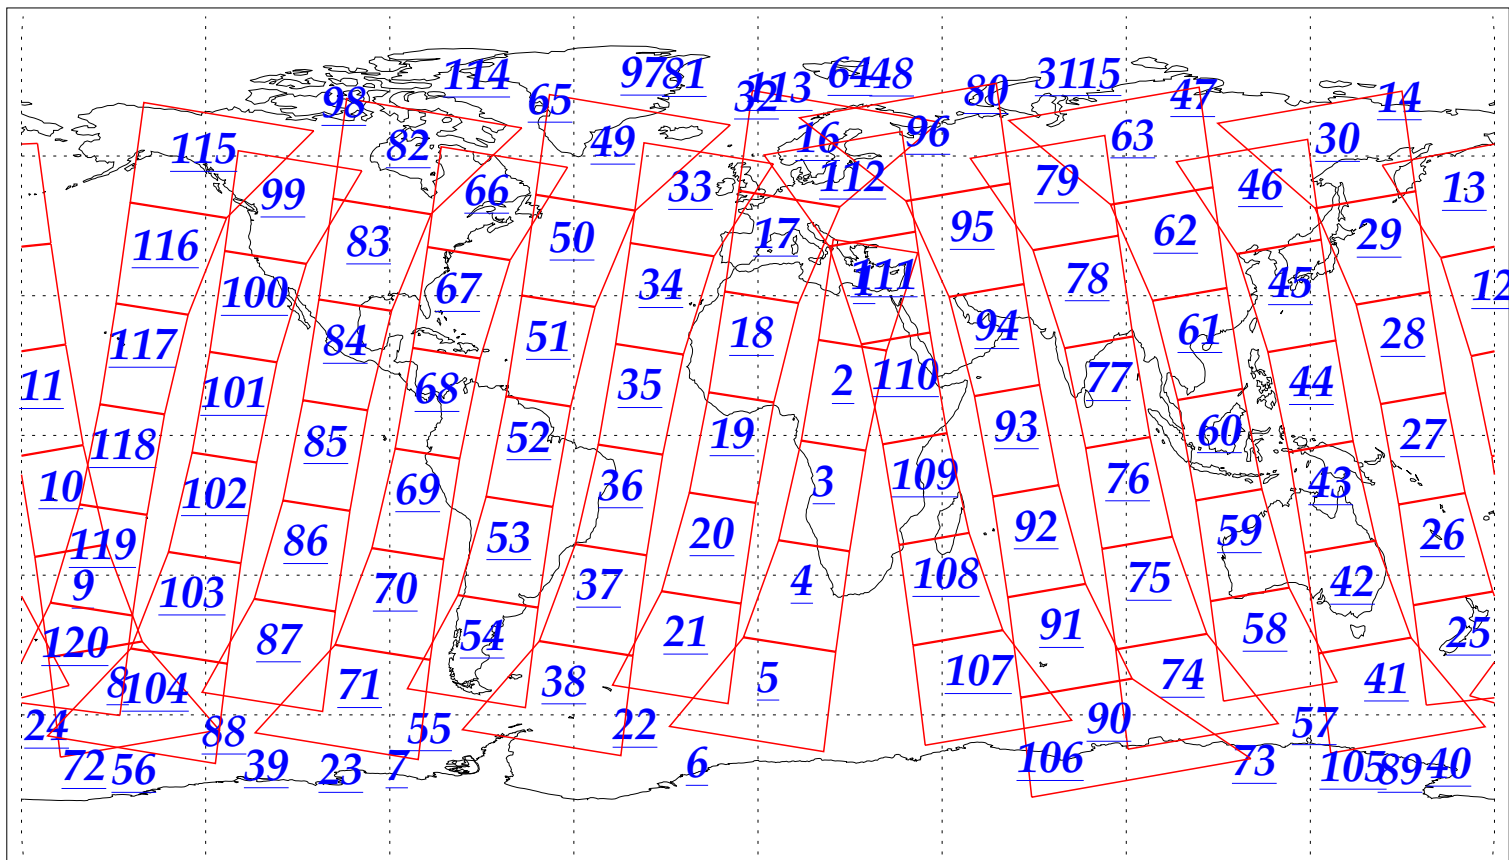

L1B Availability
AMSU Granules: 216
HSB Granules: 216
AIRS Granules: 198

3 Jan 2003
DoY 3
Aqua Day 244
Granules: 1 to 120

Granules: 121 to 240

Legend: AMSU Available, HSB Available, AIRS Available

L1B Availability
AMSU Granules: 216
HSB Granules: 216
AIRS Granules: 198

3 Jan 2003
DoY 3
Aqua Day 244
Ascending Granules

Descending Granules

Legend: AMSU Available, HSB Available, AIRS Available

L1B Availability
 AMSU Granules: 216
 HSB Granules: 216
 AIRS Granules: 198

3 Jan 2003
 DoY 3
 Aqua Day 244

Northern Hemisphere Granules

Southern Hemisphere Granules

Legend: AMSU Available, HSB Available, AIRS Available