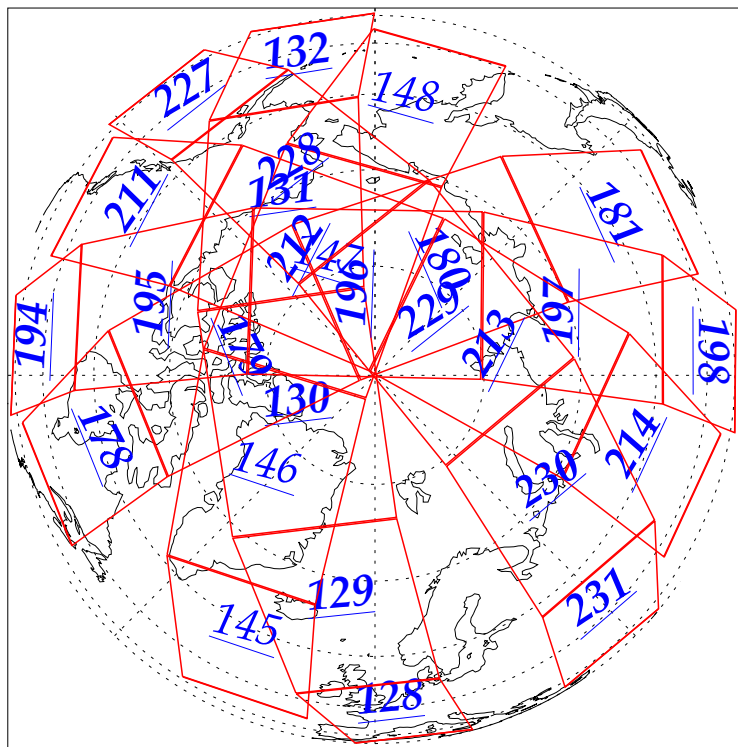

L1B Availability
AMSU Granules: 216
HSB Granules: 216
AIRS Granules: 198

3 Jan 2003
DoY 3
Aqua Day 244
Granules: 1 to 120

Granules: 121 to 240

Legend: AMSU Available, HSB Available, AIRS Available

L1B Availability
AMSU Granules: 216
HSB Granules: 216
AIRS Granules: 198

3 Jan 2003
DoY 3
Aqua Day 244
Ascending Granules

Descending Granules

Legend: AMSU Available, HSB Available, AIRS Available

L1B Availability
 AMSU Granules: 216
 HSB Granules: 216
 AIRS Granules: 198

3 Jan 2003
 DoY 3
 Aqua Day 244

Northern Hemisphere Granules

Southern Hemisphere Granules

Legend: AMSU Available, HSB Available, AIRS Available