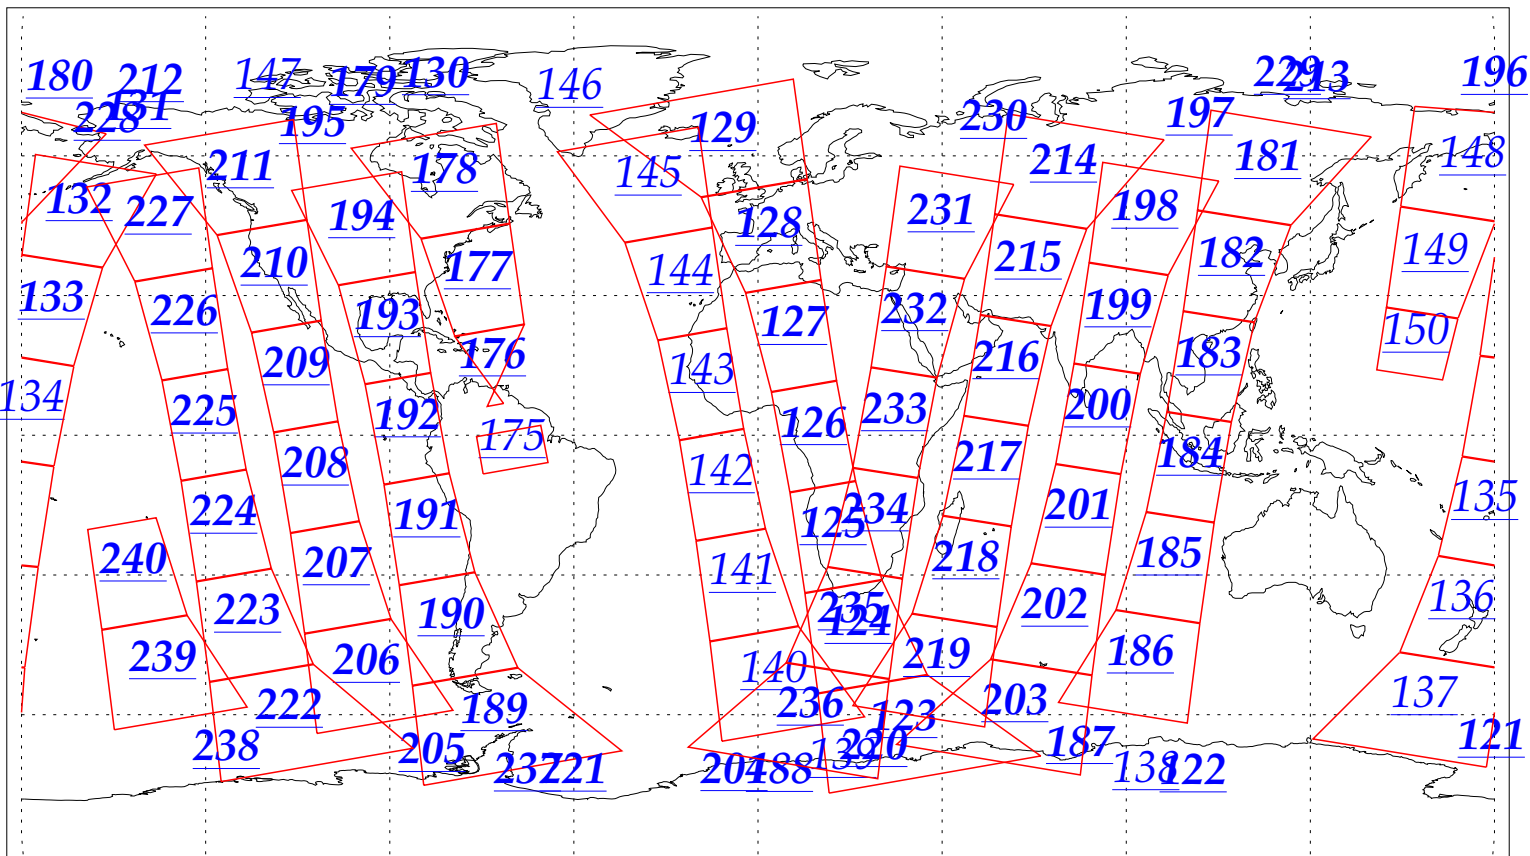

L1B Availability
AMSU Granules: 216
HSB Granules: 216
AIRS Granules: 198

3 Jan 2003
DoY 3
Aqua Day 244
Granules: 1 to 120

Granules: 121 to 240

Legend: AMSU Available, HSB Available, AIRS Available

L1B Availability
AMSU Granules: 216
HSB Granules: 216
AIRS Granules: 198

3 Jan 2003
DoY 3
Aqua Day 244
Ascending Granules

Descending Granules

Legend: AMSU Available, HSB Available, AIRS Available

L1B Availability
 AMSU Granules: 216
 HSB Granules: 216
 AIRS Granules: 198

3 Jan 2003
 DoY 3
 Aqua Day 244