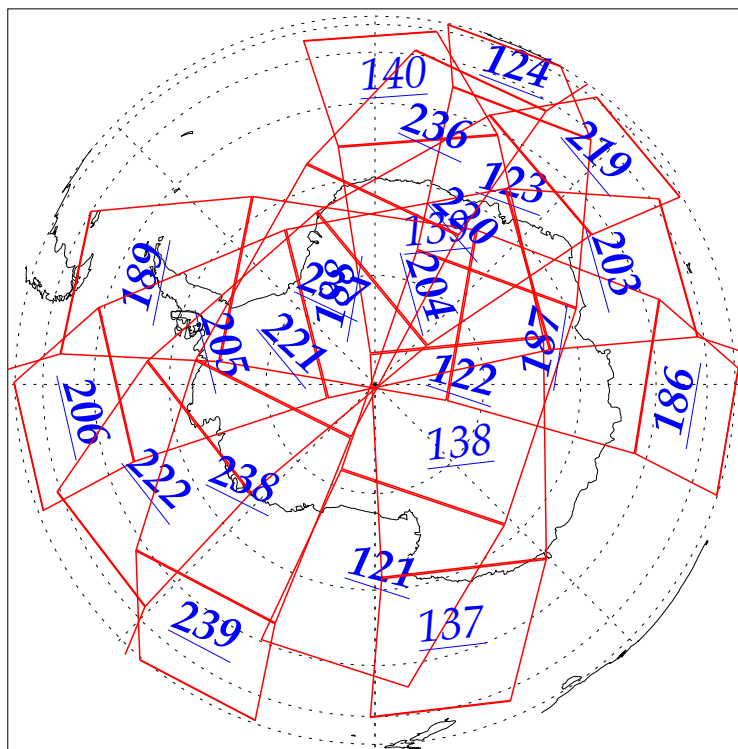

L1B Availability
AMSU Granules: 216
HSB Granules: 216
AIRS Granules: 198

3 Jan 2003
DoY 3
Aqua Day 244
Granules: 1 to 120

Granules: 121 to 240

Legend: AMSU Available, HSB Available, AIRS Available

L1B Availability
AMSU Granules: 216
HSB Granules: 216
AIRS Granules: 198

3 Jan 2003
DoY 3
Aqua Day 244
Ascending Granules

Descending Granules

Legend: AMSU Available, HSB Available, AIRS Available

L1B Availability
 AMSU Granules: 216
 HSB Granules: 216
 AIRS Granules: 198

3 Jan 2003
 DoY 3
 Aqua Day 244

Northern Hemisphere Granules

Southern Hemisphere Granules

Legend: AMSU Available, HSB Available, AIRS Available