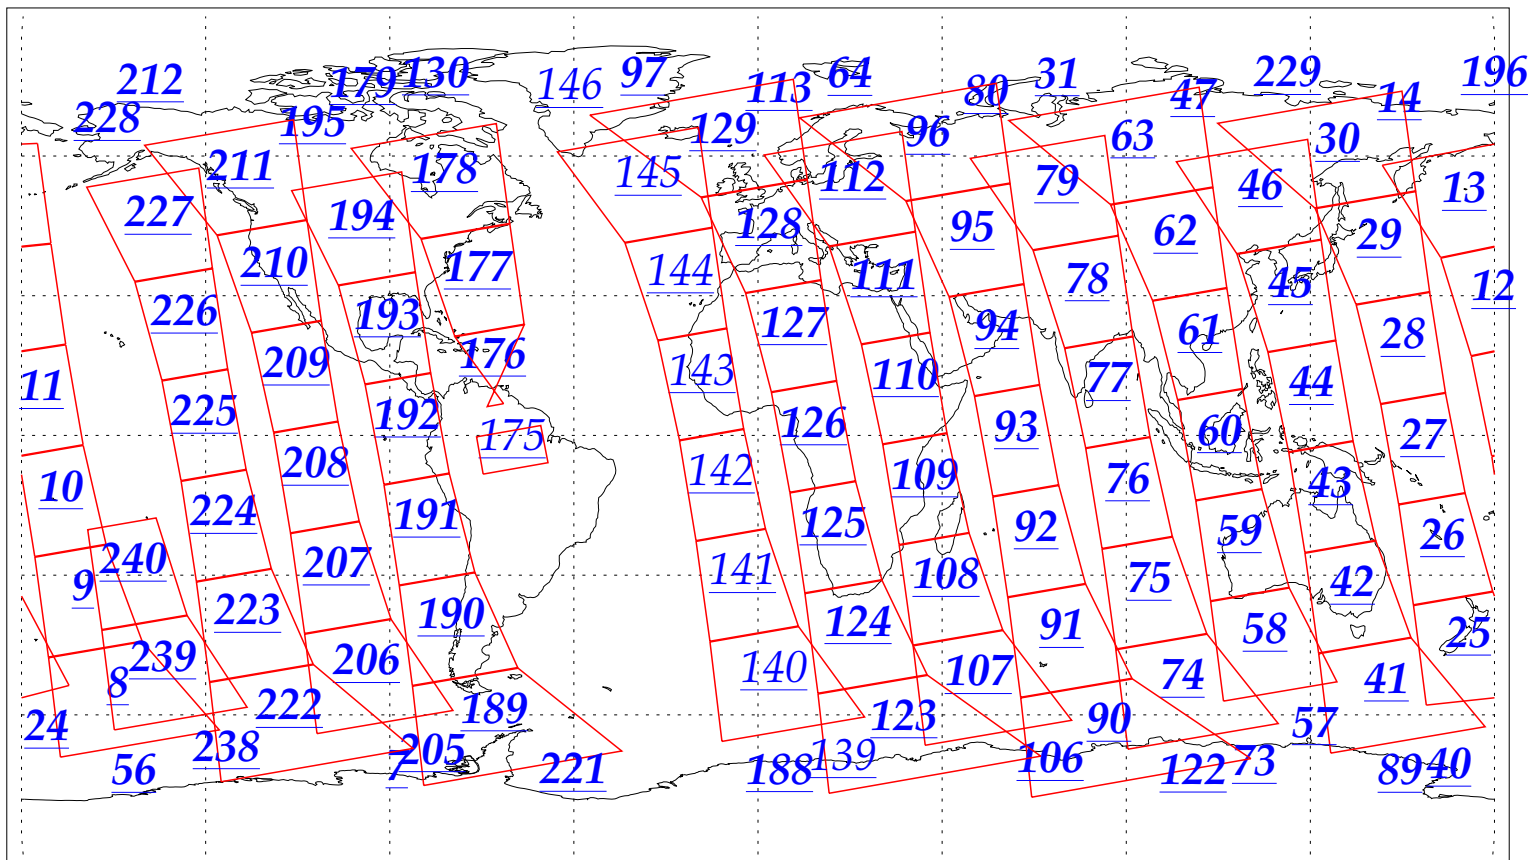

L1B Availability
AMSU Granules: 216
HSB Granules: 216
AIRS Granules: 198

3 Jan 2003
DoY 3
Aqua Day 244
Granules: 1 to 120

Granules: 121 to 240

Legend: AMSU Available, HSB Available, AIRS Available

L1B Availability
AMSU Granules: 216
HSB Granules: 216
AIRS Granules: 198

3 Jan 2003
DoY 3
Aqua Day 244
Ascending Granules

Descending Granules

Legend: AMSU Available, HSB Available, AIRS Available

L1B Availability
 AMSU Granules: 216
 HSB Granules: 216
 AIRS Granules: 198

3 Jan 2003
 DoY 3
 Aqua Day 244

Northern Hemisphere Granules

Southern Hemisphere Granules

Legend: AMSU Available, HSB Available, AIRS Available