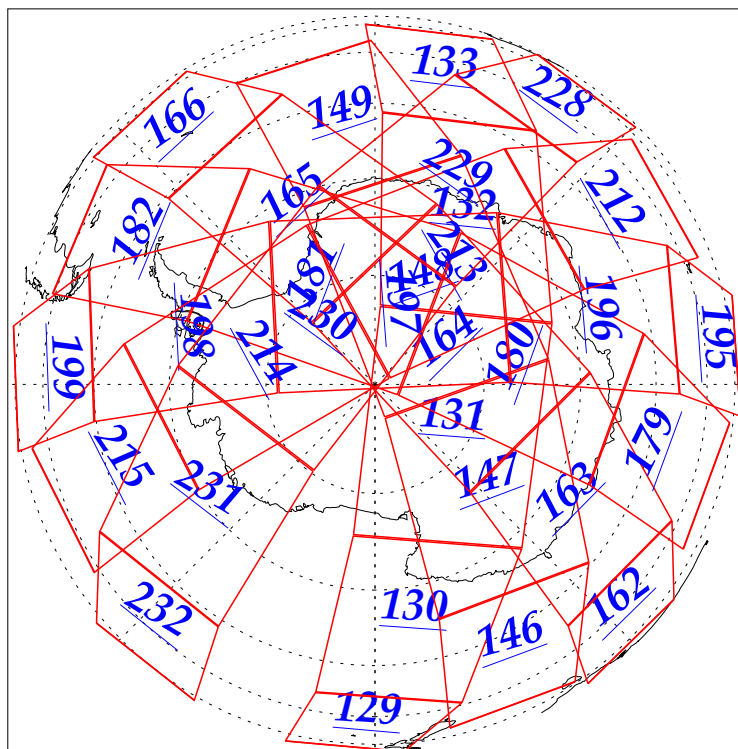

2 Jan 2003
DoY 2
Aqua Day 243

Ascending Granules

Descending Granules

Legend: AMSU Available, HSB Available, AIRS Available

L1B Availability
 AMSU Granules: 240
 HSB Granules: 240
 AIRS Granules: 240

2 Jan 2003
 DoY 2
 Aqua Day 243

Northern Hemisphere Granules

Southern Hemisphere Granules

Legend: AMSU Available, HSB Available, **AIRS Available**