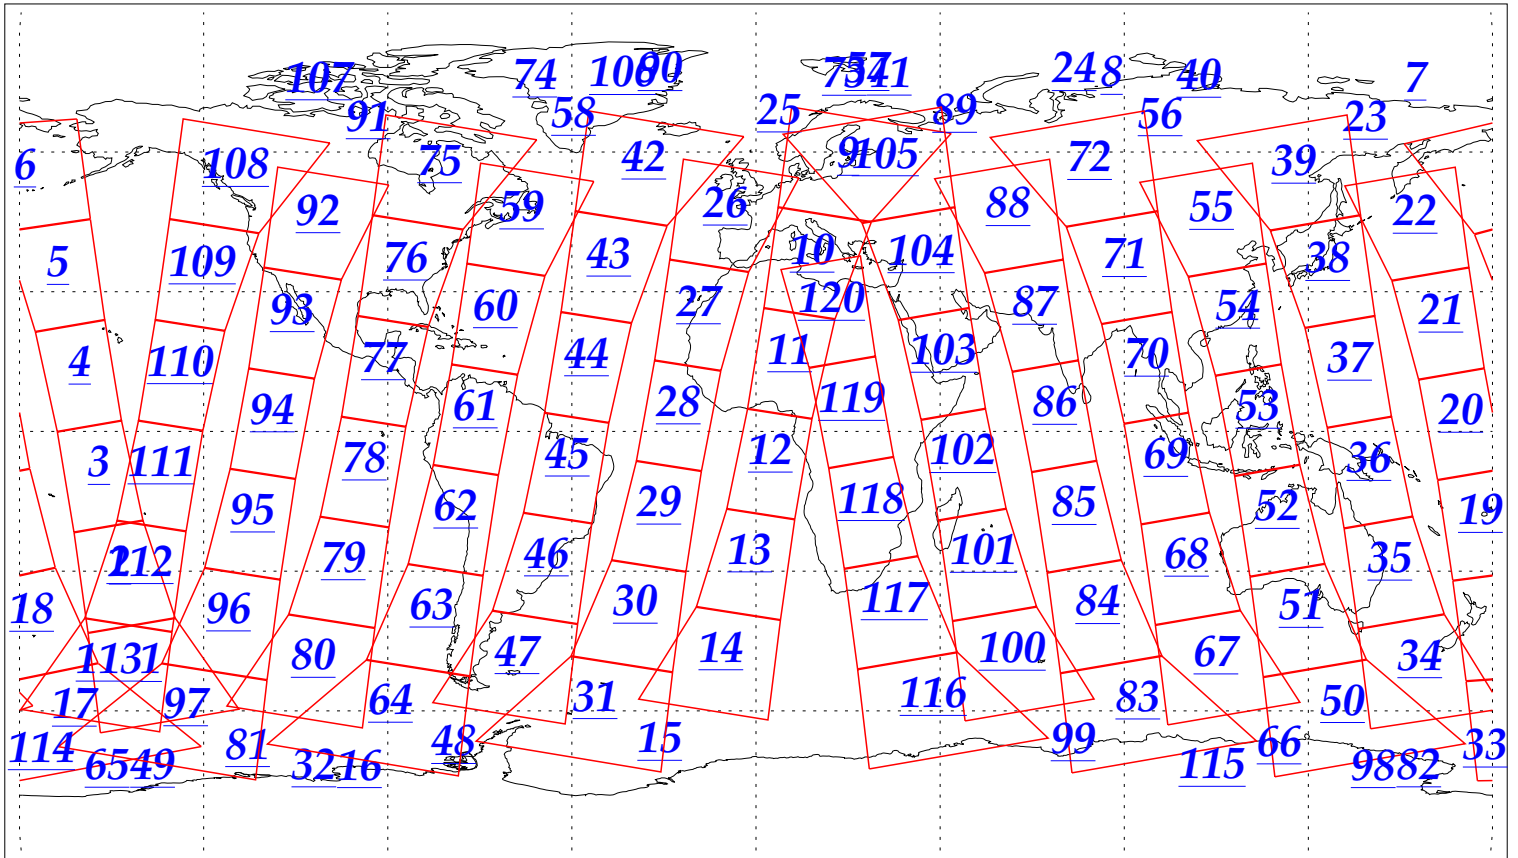

L1B Availability
AMSU Granules: 240
HSB Granules: 240
AIRS Granules: 240

2 Jan 2003
DoY 2
Aqua Day 243
Granules: 1 to 120

Granules: 121 to 240

Legend: AMSU Available, HSB Available, AIRS Available

L1B Availability
AMSU Granules: 240
HSB Granules: 240
AIRS Granules: 240

2 Jan 2003
DoY 2
Aqua Day 243

Ascending Granules

Descending Granules

Legend: AMSU Available, HSB Available, AIRS Available

L1B Availability
 AMSU Granules: 240
 HSB Granules: 240
 AIRS Granules: 240

2 Jan 2003
 DoY 2
 Aqua Day 243

Northern Hemisphere Granules

Southern Hemisphere Granules

Legend: AMSU Available, HSB Available, **AIRS Available**