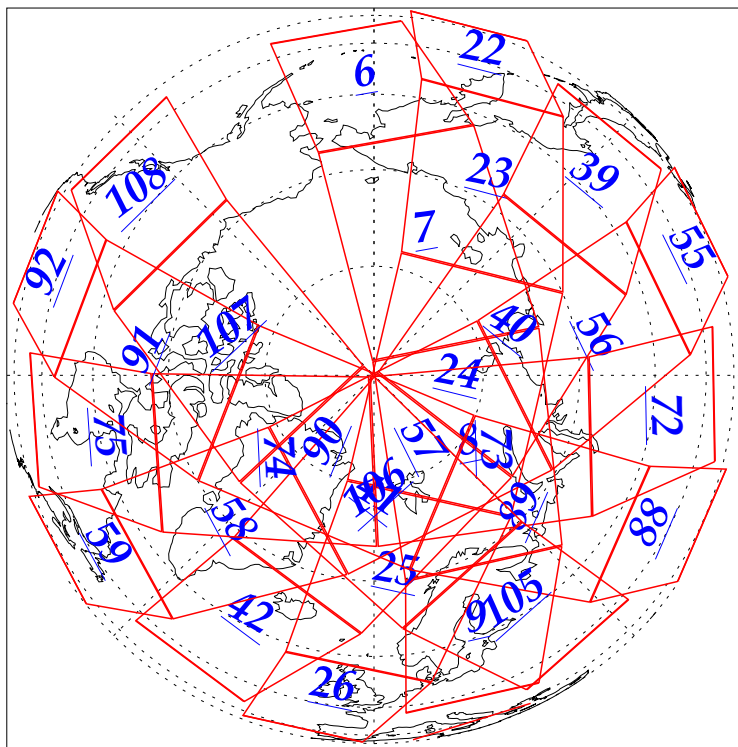

L1B Availability
AMSU Granules: 240
HSB Granules: 240
AIRS Granules: 240

2 Jan 2003
DoY 2
Aqua Day 243
Granules: 1 to 120

Granules: 121 to 240

Legend: AMSU Available, HSB Available, AIRS Available

L1B Availability
AMSU Granules: 240
HSB Granules: 240
AIRS Granules: 240

2 Jan 2003
DoY 2
Aqua Day 243

Ascending Granules

Descending Granules

Legend: AMSU Available, HSB Available, AIRS Available

L1B Availability
 AMSU Granules: 240
 HSB Granules: 240
 AIRS Granules: 240

2 Jan 2003
 DoY 2
 Aqua Day 243

Northern Hemisphere Granules

Southern Hemisphere Granules

Legend: AMSU Available, HSB Available, **AIRS Available**