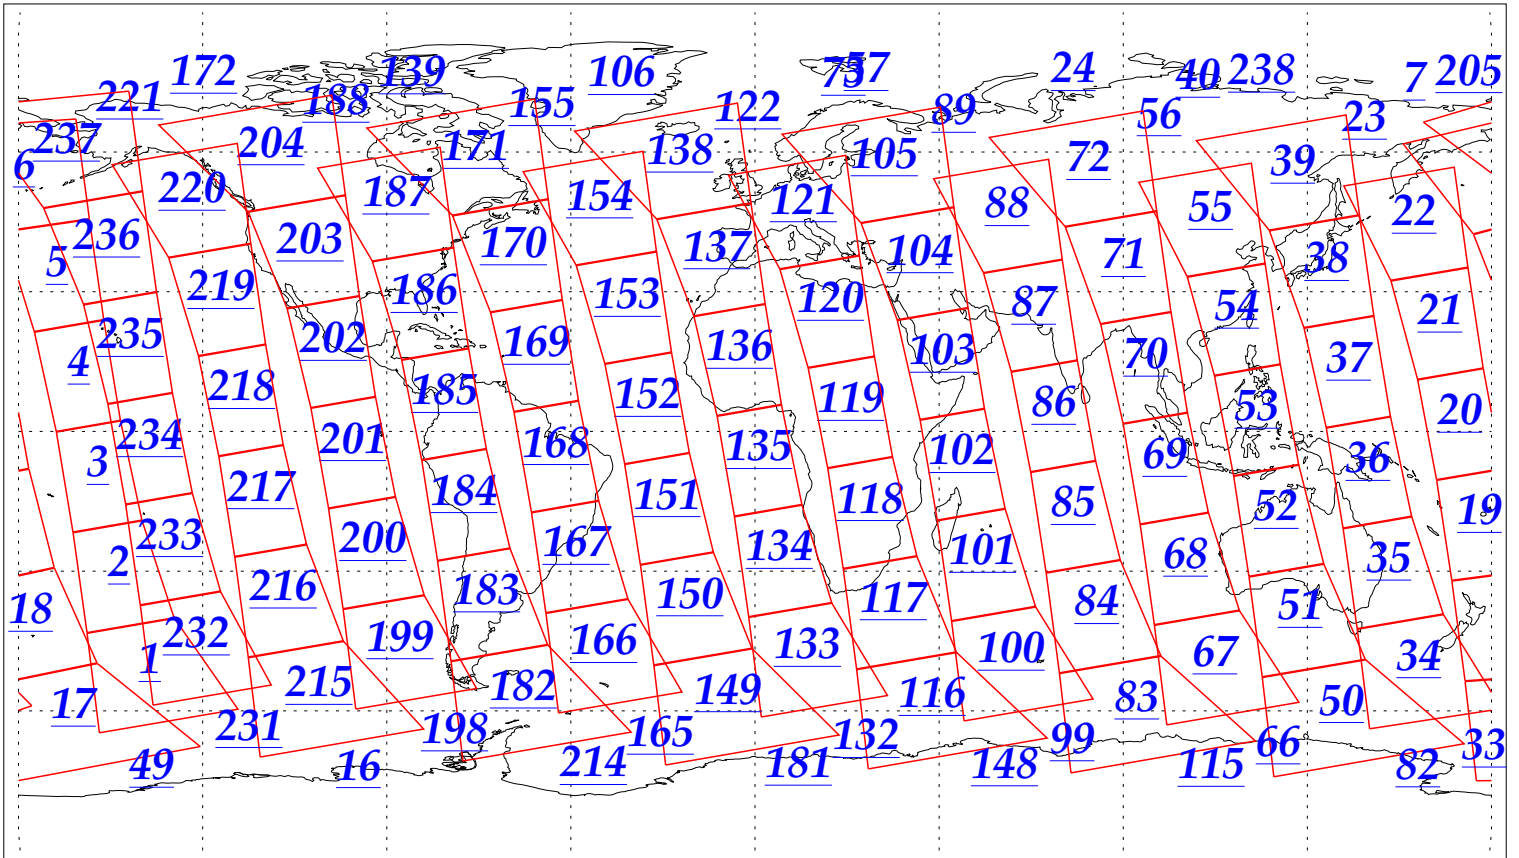

L1B Availability
AMSU Granules: 240
HSB Granules: 240
AIRS Granules: 240

2 Jan 2003
DoY 2
Aqua Day 243
Granules: 1 to 120

Granules: 121 to 240

Legend: AMSU Available, HSB Available, AIRS Available

L1B Availability
AMSU Granules: 240
HSB Granules: 240
AIRS Granules: 240

2 Jan 2003
DoY 2
Aqua Day 243

Ascending Granules

Descending Granules

Legend: AMSU Available, HSB Available, AIRS Available

L1B Availability
 AMSU Granules: 240
 HSB Granules: 240
 AIRS Granules: 240

2 Jan 2003
 DoY 2
 Aqua Day 243

Northern Hemisphere Granules

Southern Hemisphere Granules

Legend: AMSU Available, HSB Available, **AIRS Available**