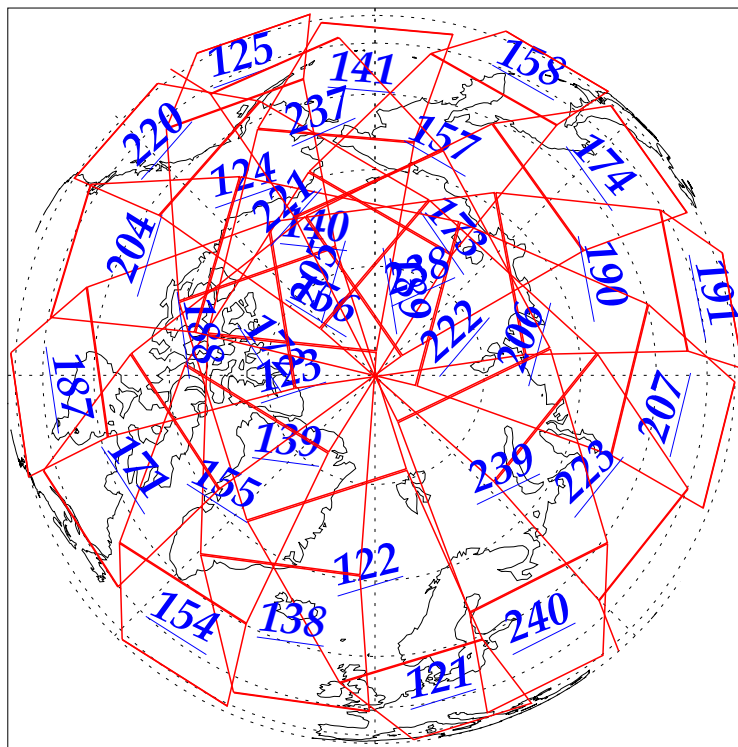

L1B Availability
AMSU Granules: 240
HSB Granules: 240
AIRS Granules: 240

2 Jan 2003
DoY 2
Aqua Day 243
Granules: 1 to 120

Granules: 121 to 240

Legend: AMSU Available, HSB Available, AIRS Available

L1B Availability
AMSU Granules: 240
HSB Granules: 240
AIRS Granules: 240

2 Jan 2003
DoY 2
Aqua Day 243

Ascending Granules

Descending Granules

Legend: AMSU Available, HSB Available, AIRS Available

L1B Availability
 AMSU Granules: 240
 HSB Granules: 240
 AIRS Granules: 240

2 Jan 2003
 DoY 2
 Aqua Day 243

Northern Hemisphere Granules

Southern Hemisphere Granules

Legend: AMSU Available, HSB Available, **AIRS Available**