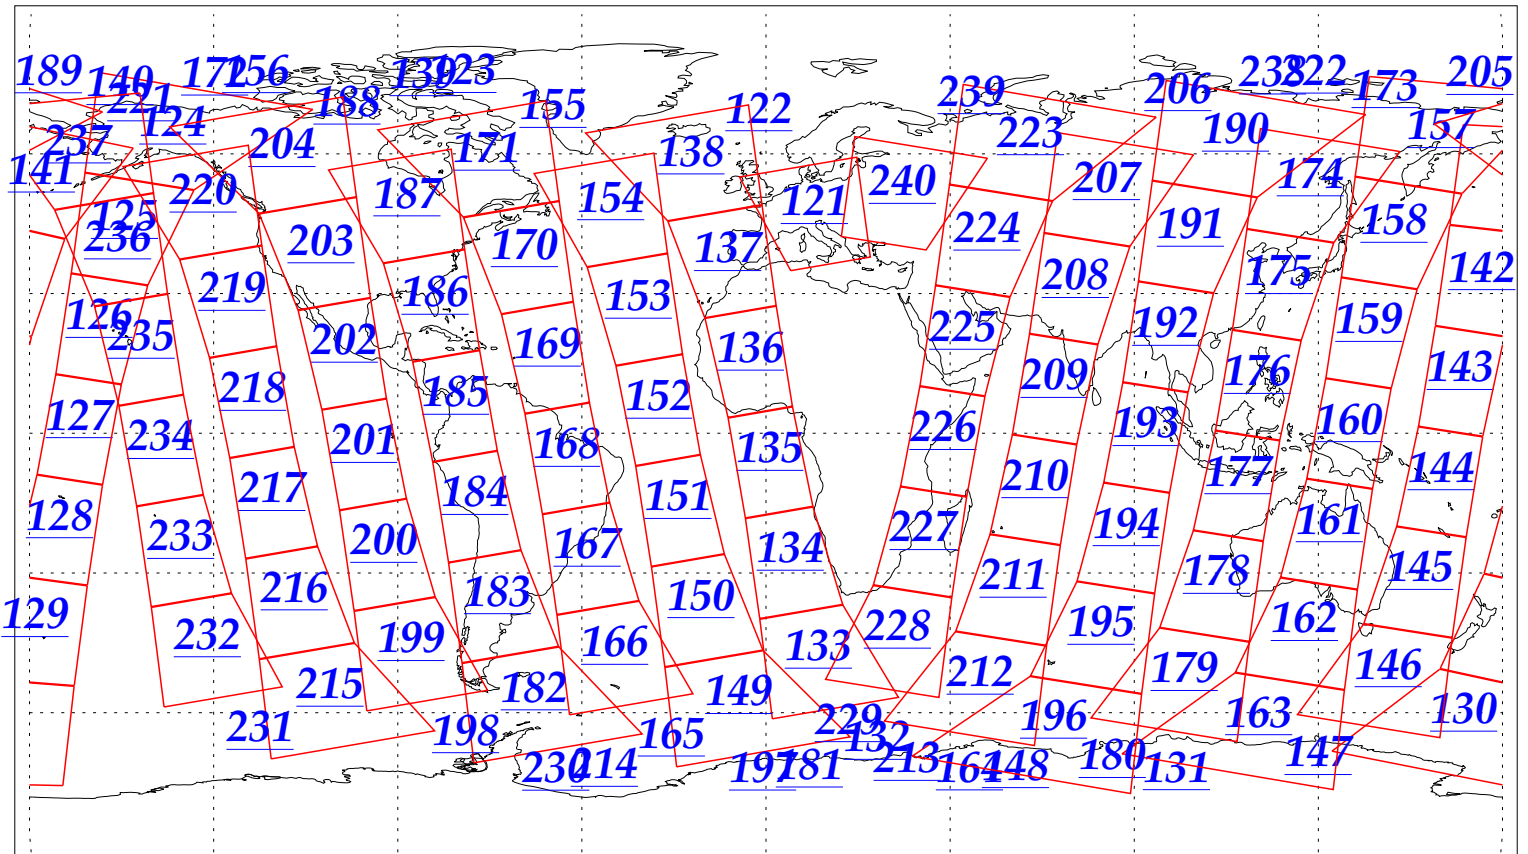

L1B Availability
AMSU Granules: 240
HSB Granules: 240
AIRS Granules: 240

2 Jan 2003
DoY 2
Aqua Day 243
Granules: 1 to 120

Granules: 121 to 240

Legend: AMSU Available, HSB Available, AIRS Available

L1B Availability
AMSU Granules: 240
HSB Granules: 240
AIRS Granules: 240

2 Jan 2003
DoY 2
Aqua Day 243

Ascending Granules

Descending Granules

Legend: AMSU Available, HSB Available, AIRS Available

L1B Availability
 AMSU Granules: 240
 HSB Granules: 240
 AIRS Granules: 240

2 Jan 2003
 DoY 2
 Aqua Day 243

Northern Hemisphere Granules

Southern Hemisphere Granules

Legend: AMSU Available, HSB Available, **AIRS Available**