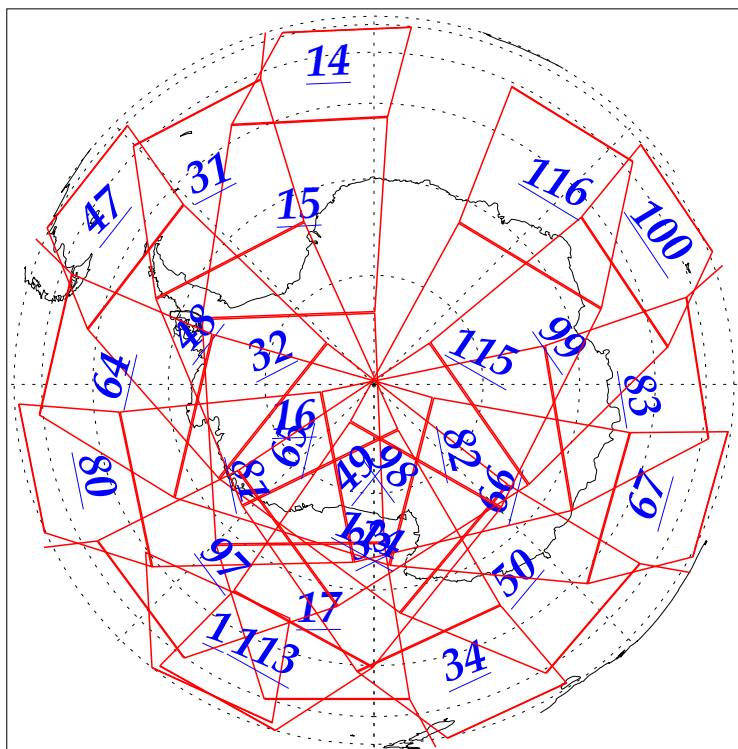

L1B Availability
AMSU Granules: 240
HSB Granules: 240
AIRS Granules: 240

2 Jan 2003
DoY 2
Aqua Day 243
Granules: 1 to 120

Granules: 121 to 240

Legend: AMSU Available, HSB Available, AIRS Available

L1B Availability
AMSU Granules: 240
HSB Granules: 240
AIRS Granules: 240

2 Jan 2003
DoY 2
Aqua Day 243

Ascending Granules

Descending Granules

Legend: AMSU Available, HSB Available, AIRS Available

L1B Availability
 AMSU Granules: 240
 HSB Granules: 240
 AIRS Granules: 240

2 Jan 2003
 DoY 2
 Aqua Day 243

Northern Hemisphere Granules

Southern Hemisphere Granules

Legend: AMSU Available, HSB Available, **AIRS Available**