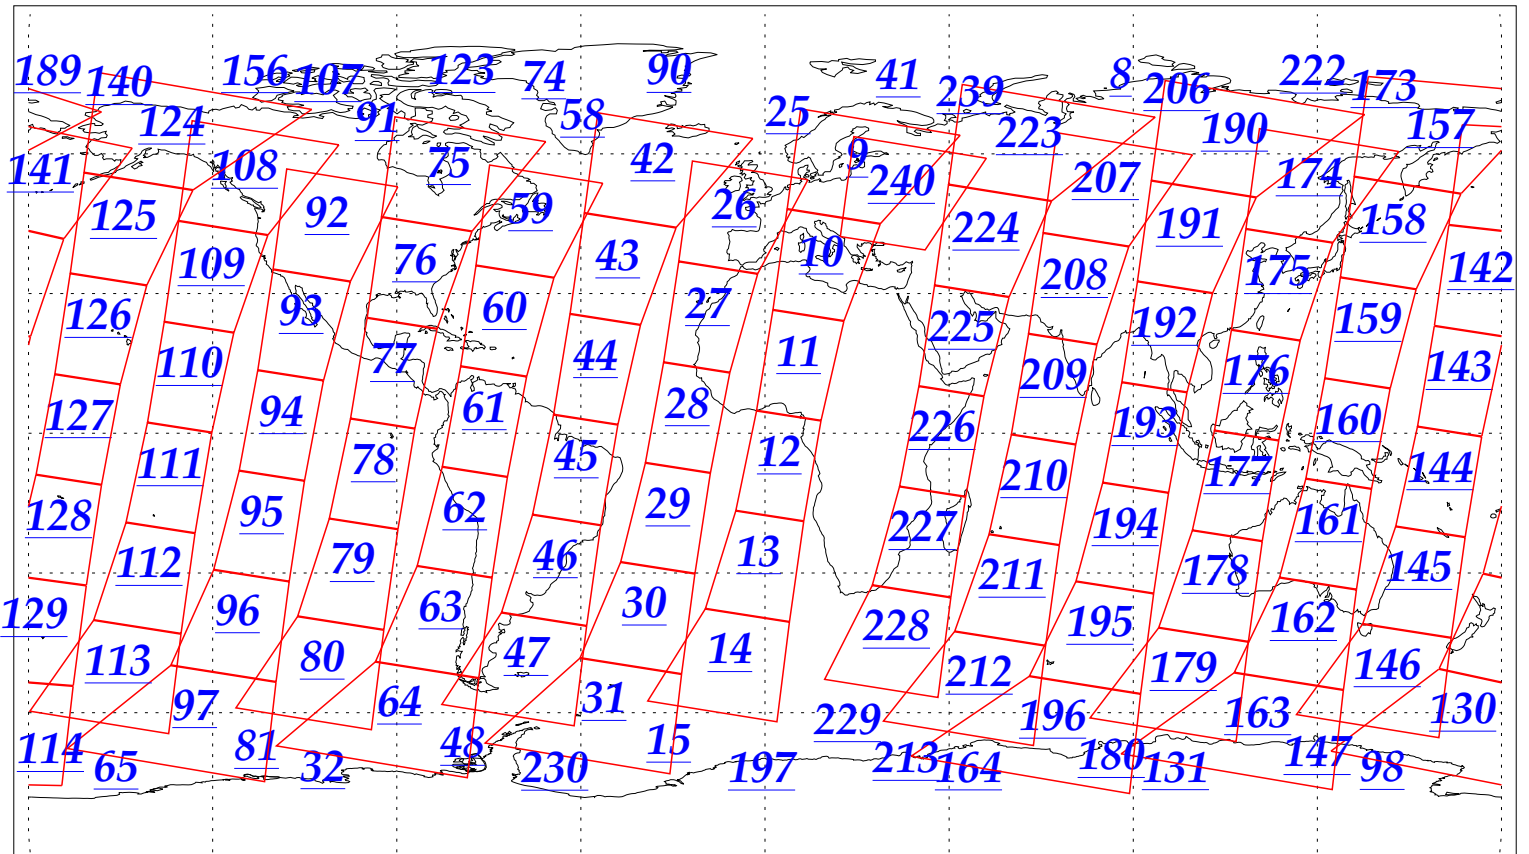

L1B Availability
AMSU Granules: 240
HSB Granules: 240
AIRS Granules: 240

2 Jan 2003
DoY 2
Aqua Day 243
Granules: 1 to 120

Granules: 121 to 240

Legend: AMSU Available, HSB Available, AIRS Available

L1B Availability
AMSU Granules: 240
HSB Granules: 240
AIRS Granules: 240

2 Jan 2003
DoY 2
Aqua Day 243

Ascending Granules

Descending Granules

Legend: AMSU Available, HSB Available, AIRS Available

L1B Availability
 AMSU Granules: 240
 HSB Granules: 240
 AIRS Granules: 240

2 Jan 2003
 DoY 2
 Aqua Day 243

Northern Hemisphere Granules

Southern Hemisphere Granules

Legend: AMSU Available, HSB Available, **AIRS Available**