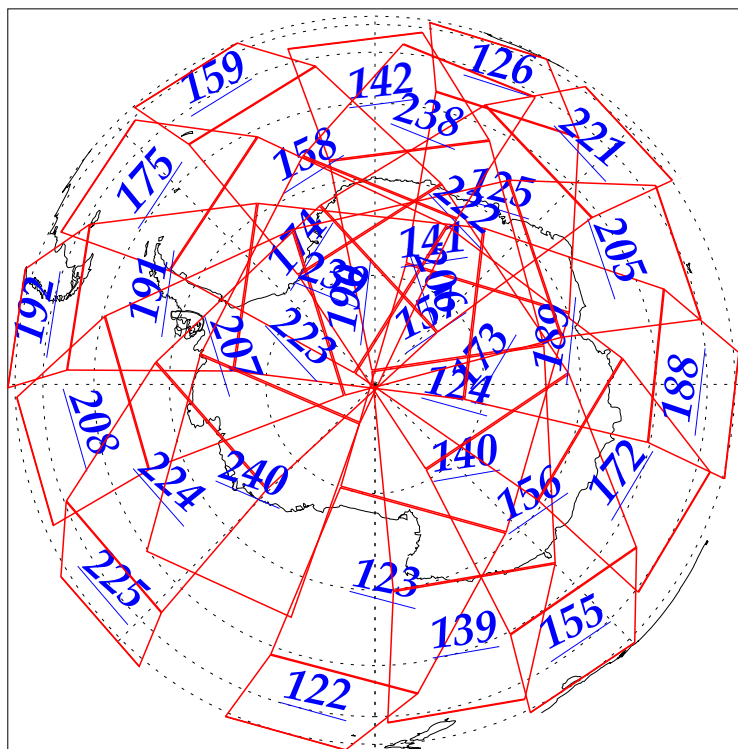

L1B Availability
AMSU Granules: 240
HSB Granules: 240
AIRS Granules: 240

1 Jan 2003
DoY 1
Aqua Day 242
Granules: 1 to 120

Granules: 121 to 240

Legend: AMSU Available, HSB Available, AIRS Available

L1B Availability
AMSU Granules: 240
HSB Granules: 240
AIRS Granules: 240

1 Jan 2003
DoY 1
Aqua Day 242

Ascending Granules

Descending Granules

Legend: AMSU Available, HSB Available, AIRS Available

L1B Availability
 AMSU Granules: 240
 HSB Granules: 240
 AIRS Granules: 240

1 Jan 2003
 DoY 1
 Aqua Day 242

Northern Hemisphere Granules

Southern Hemisphere Granules

Legend: AMSU Available, HSB Available, AIRS Available