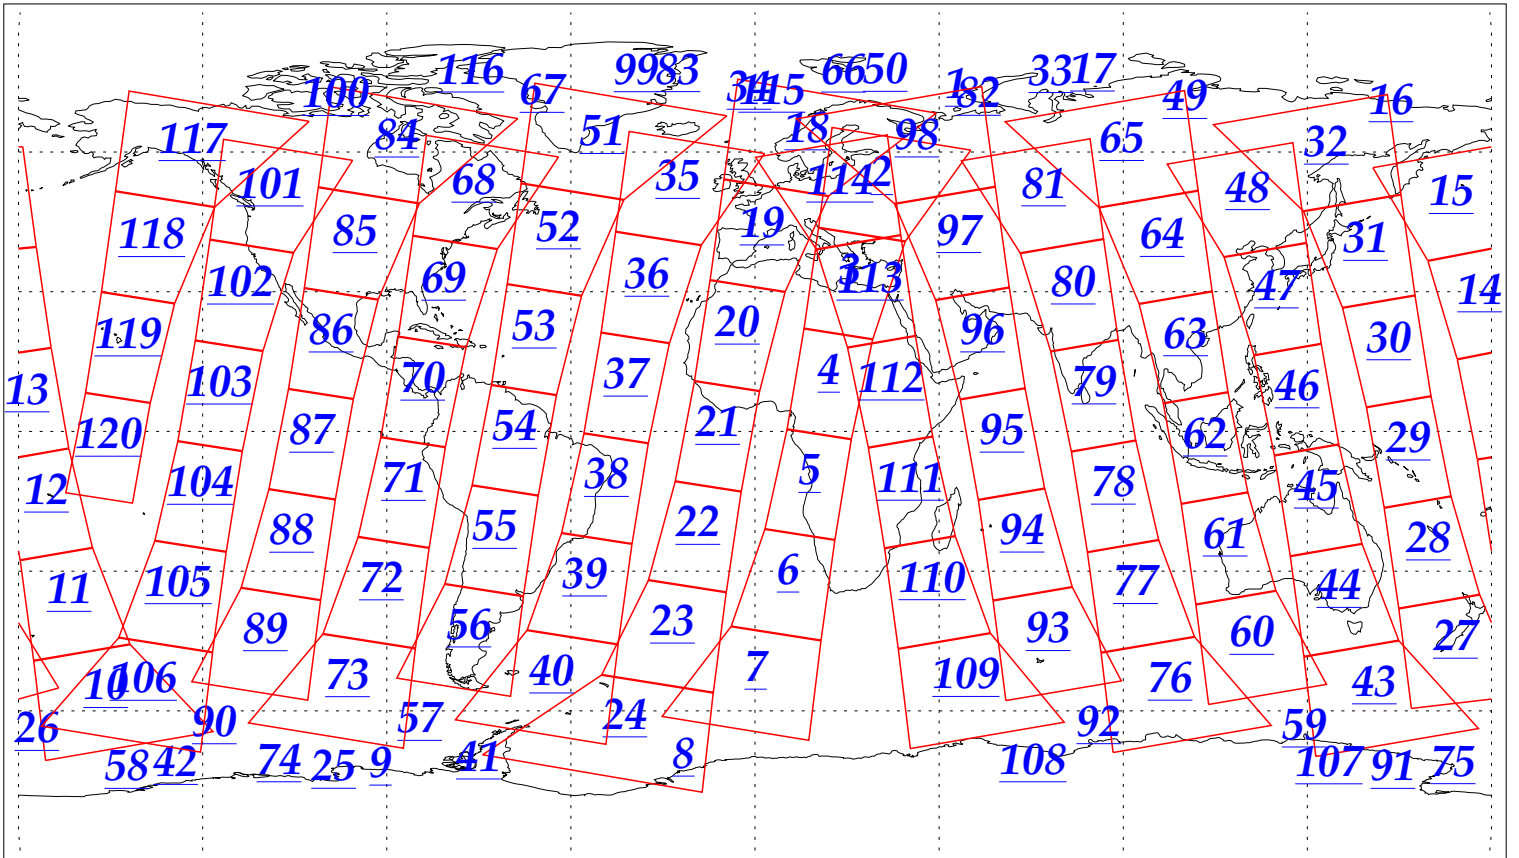

L1B Availability
AMSU Granules: 240
HSB Granules: 240
AIRS Granules: 240

1 Jan 2003
DoY 1
Aqua Day 242
Granules: 1 to 120

Granules: 121 to 240

Legend: AMSU Available, HSB Available, AIRS Available

L1B Availability
AMSU Granules: 240
HSB Granules: 240
AIRS Granules: 240

1 Jan 2003
DoY 1
Aqua Day 242

Ascending Granules

Descending Granules

Legend: AMSU Available, HSB Available, AIRS Available

L1B Availability
 AMSU Granules: 240
 HSB Granules: 240
 AIRS Granules: 240

1 Jan 2003
 DoY 1
 Aqua Day 242

Northern Hemisphere Granules

Southern Hemisphere Granules

Legend: AMSU Available, HSB Available, AIRS Available