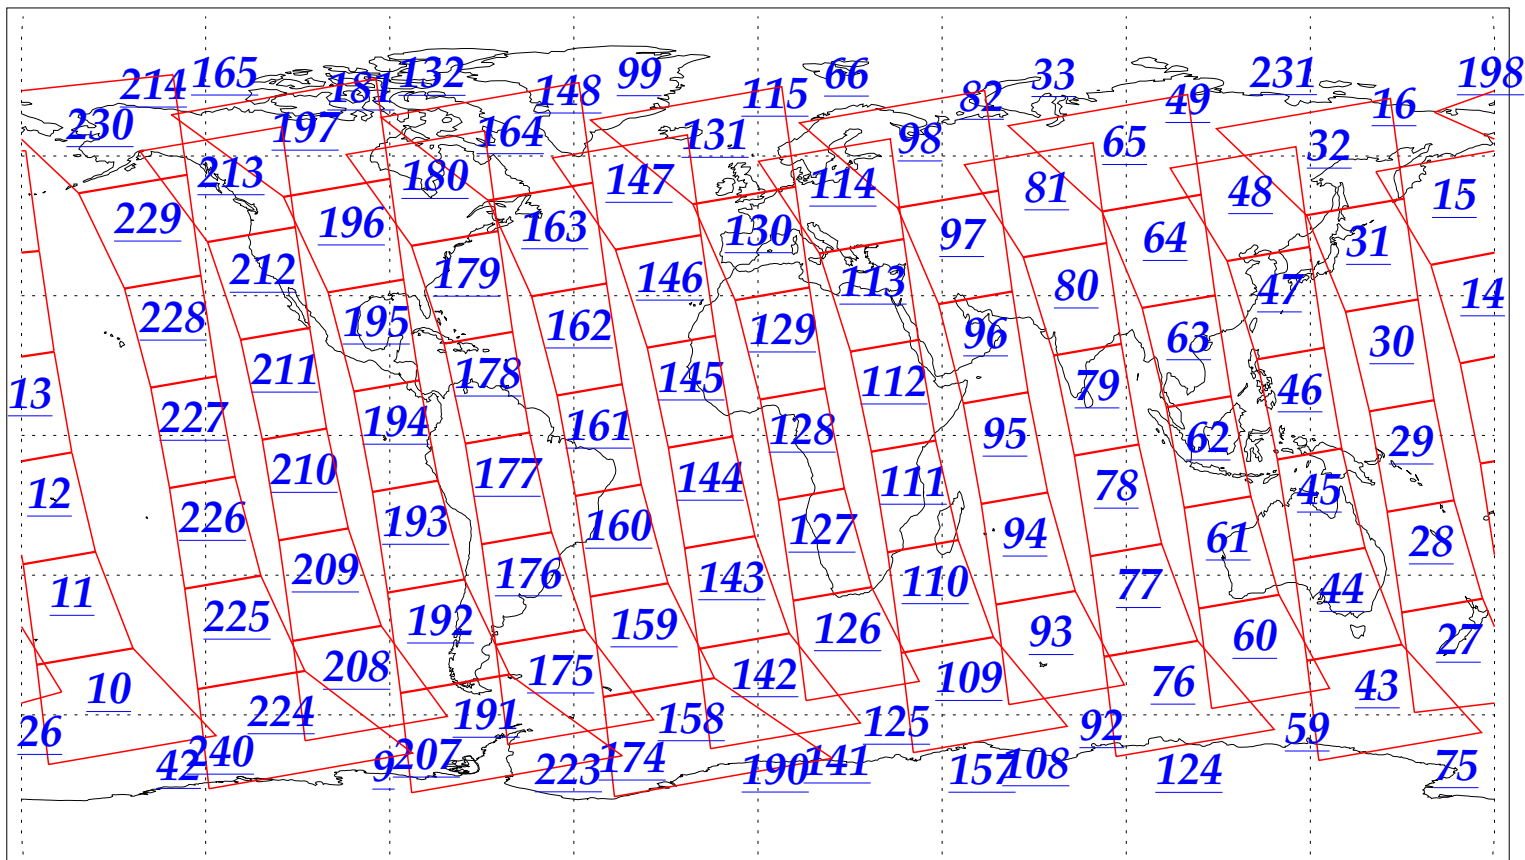

L1B Availability
AMSU Granules: 240
HSB Granules: 240
AIRS Granules: 240

1 Jan 2003
DoY 1
Aqua Day 242
Granules: 1 to 120

Granules: 121 to 240

Legend: AMSU Available, HSB Available, AIRS Available

L1B Availability
AMSU Granules: 240
HSB Granules: 240
AIRS Granules: 240

1 Jan 2003
DoY 1
Aqua Day 242

Ascending Granules

Descending Granules

Legend: AMSU Available, HSB Available, AIRS Available

L1B Availability
 AMSU Granules: 240
 HSB Granules: 240
 AIRS Granules: 240

1 Jan 2003
 DoY 1
 Aqua Day 242

Northern Hemisphere Granules

Southern Hemisphere Granules

Legend: AMSU Available, HSB Available, AIRS Available