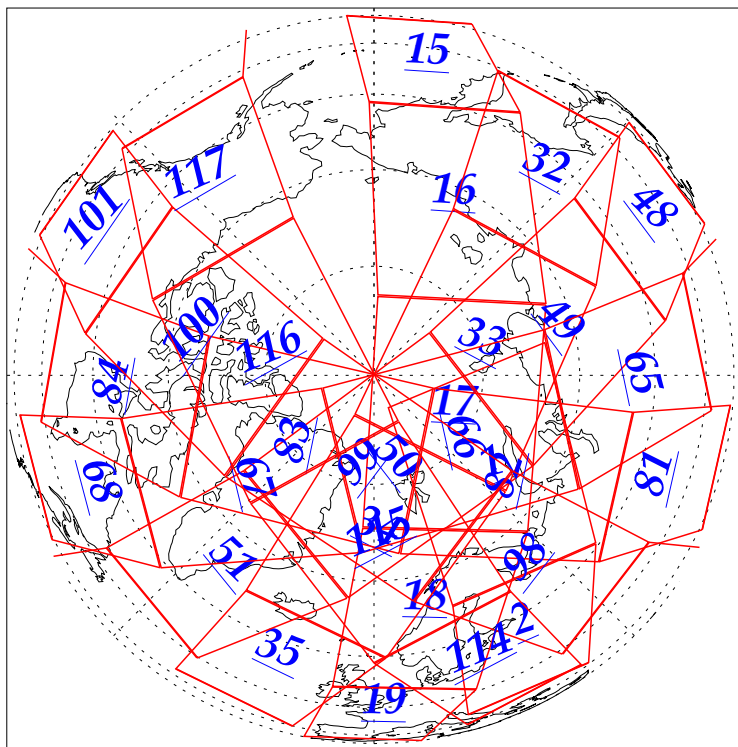

L1B Availability
AMSU Granules: 240
HSB Granules: 240
AIRS Granules: 240

1 Jan 2003
DoY 1
Aqua Day 242
Granules: 1 to 120

Granules: 121 to 240

Legend: AMSU Available, HSB Available, AIRS Available

L1B Availability
AMSU Granules: 240
HSB Granules: 240
AIRS Granules: 240

1 Jan 2003
DoY 1
Aqua Day 242

Ascending Granules

Descending Granules

Legend: AMSU Available, HSB Available, AIRS Available

L1B Availability
 AMSU Granules: 240
 HSB Granules: 240
 AIRS Granules: 240

1 Jan 2003
 DoY 1
 Aqua Day 242

Northern Hemisphere Granules

Southern Hemisphere Granules

Legend: AMSU Available, HSB Available, AIRS Available