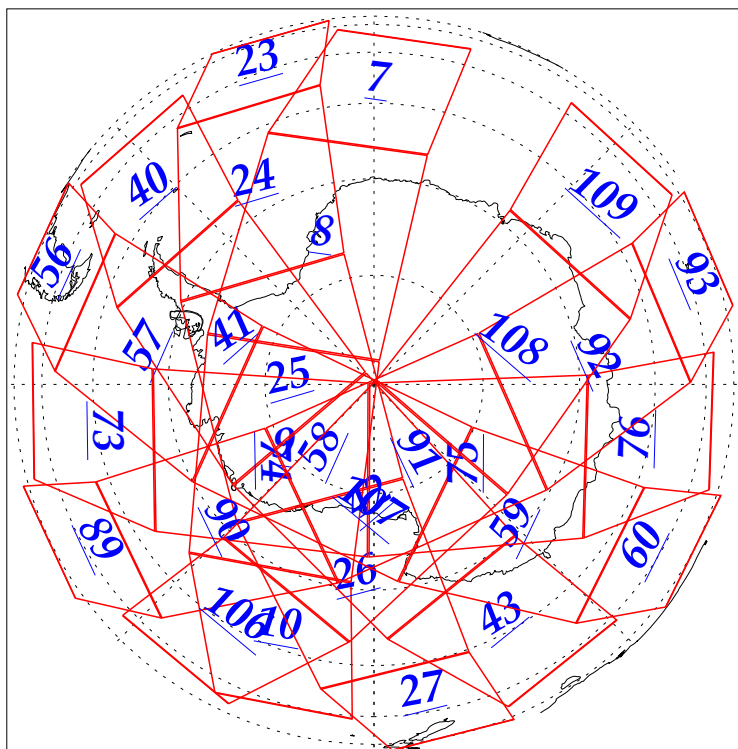

L1B Availability
AMSU Granules: 240
HSB Granules: 240
AIRS Granules: 240

1 Jan 2003
DoY 1
Aqua Day 242
Granules: 1 to 120

Granules: 121 to 240

Legend: AMSU Available, HSB Available, AIRS Available

L1B Availability
AMSU Granules: 240
HSB Granules: 240
AIRS Granules: 240

1 Jan 2003
DoY 1
Aqua Day 242

Ascending Granules

Descending Granules

Legend: AMSU Available, HSB Available, AIRS Available

L1B Availability
 AMSU Granules: 240
 HSB Granules: 240
 AIRS Granules: 240

1 Jan 2003
 DoY 1
 Aqua Day 242

Northern Hemisphere Granules

Southern Hemisphere Granules

Legend: AMSU Available, HSB Available, AIRS Available