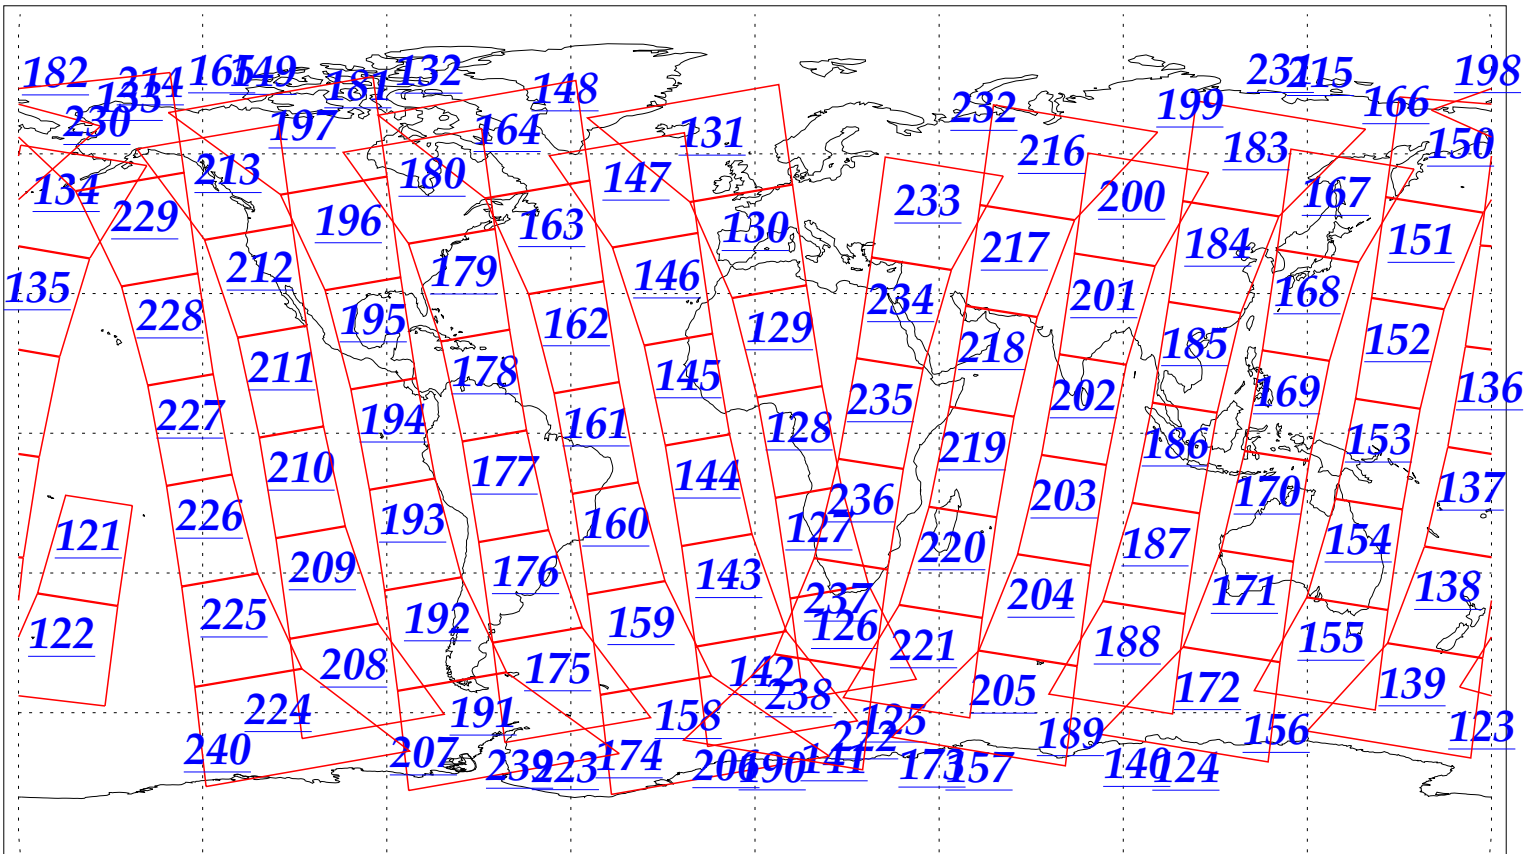

L1B Availability
AMSU Granules: 240
HSB Granules: 240
AIRS Granules: 240

1 Jan 2003
DoY 1
Aqua Day 242
Granules: 1 to 120

Granules: 121 to 240

Legend: AMSU Available, HSB Available, AIRS Available

L1B Availability
AMSU Granules: 240
HSB Granules: 240
AIRS Granules: 240

1 Jan 2003
DoY 1
Aqua Day 242

Ascending Granules

Descending Granules

Legend: AMSU Available, HSB Available, AIRS Available

L1B Availability
 AMSU Granules: 240
 HSB Granules: 240
 AIRS Granules: 240

1 Jan 2003
 DoY 1
 Aqua Day 242

Northern Hemisphere Granules

Southern Hemisphere Granules

Legend: AMSU Available, HSB Available, AIRS Available