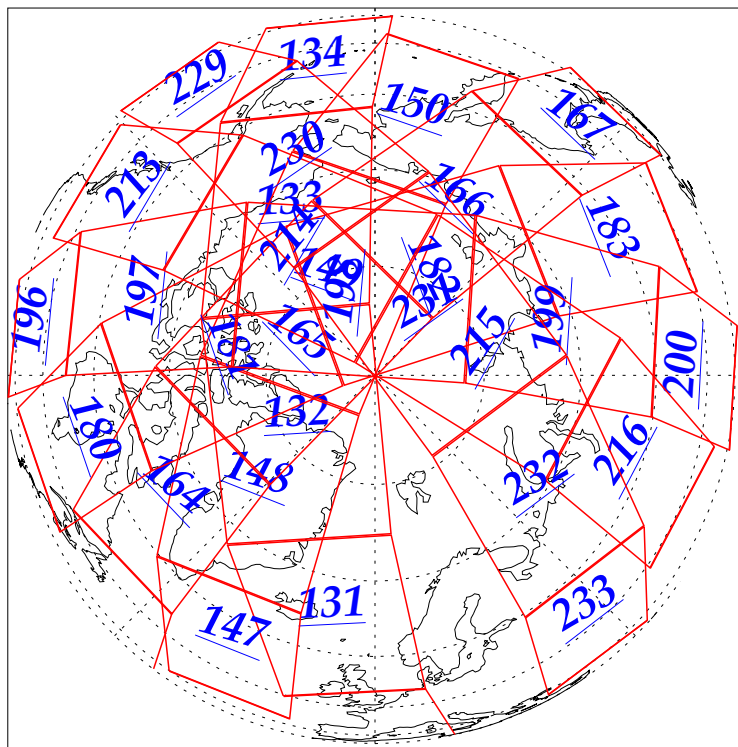

L1B Availability
AMSU Granules: 240
HSB Granules: 240
AIRS Granules: 240

1 Jan 2003
DoY 1
Aqua Day 242
Granules: 1 to 120

Granules: 121 to 240

Legend: AMSU Available, HSB Available, AIRS Available

L1B Availability
AMSU Granules: 240
HSB Granules: 240
AIRS Granules: 240

1 Jan 2003
DoY 1
Aqua Day 242

Ascending Granules

Descending Granules

Legend: AMSU Available, HSB Available, AIRS Available

L1B Availability
 AMSU Granules: 240
 HSB Granules: 240
 AIRS Granules: 240

1 Jan 2003
 DoY 1
 Aqua Day 242

Northern Hemisphere Granules

Southern Hemisphere Granules

Legend: AMSU Available, HSB Available, AIRS Available