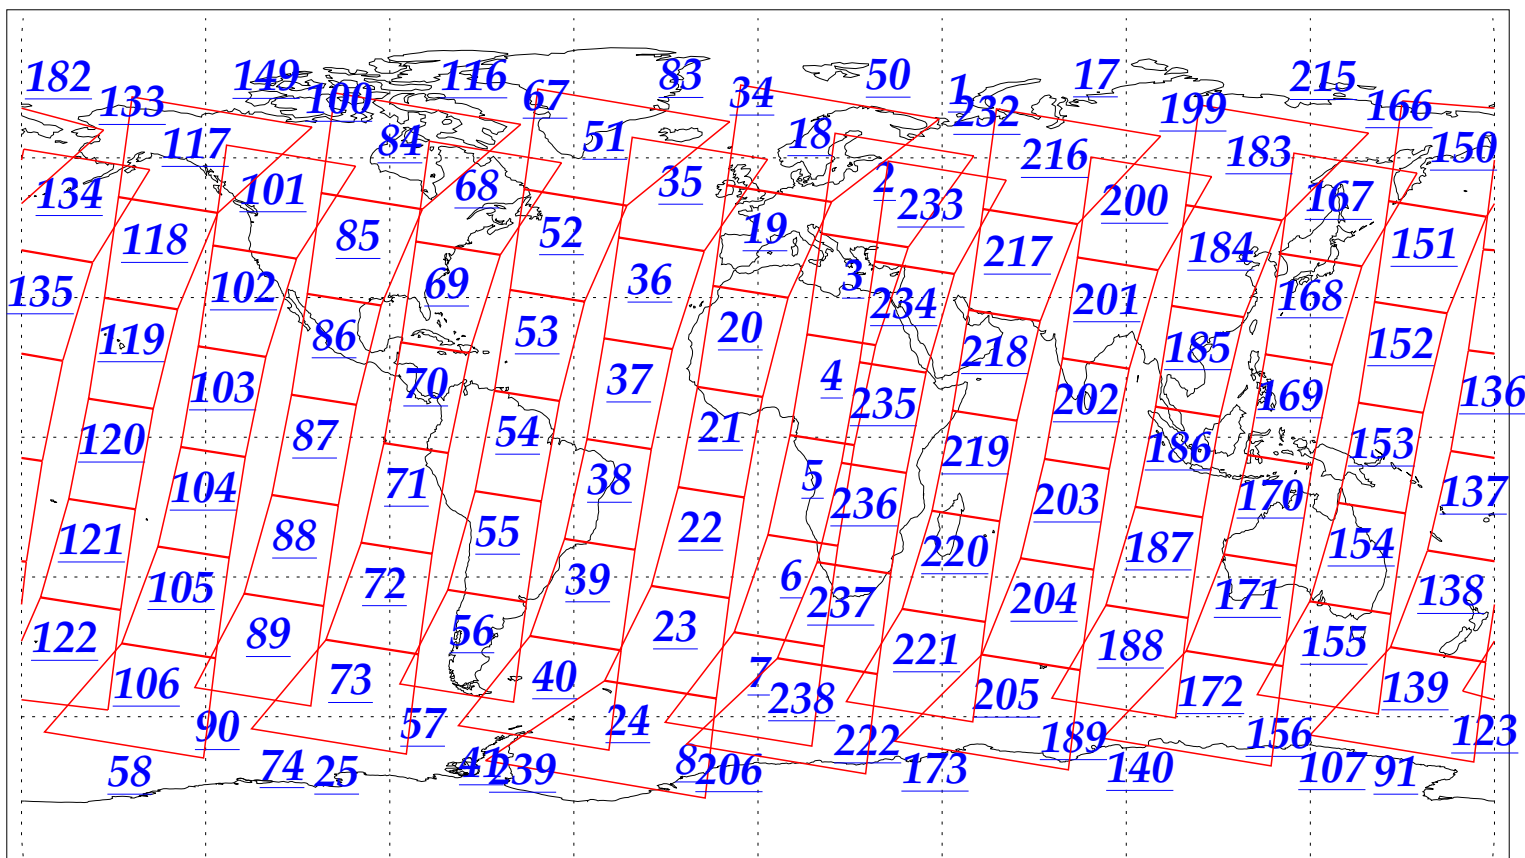

L1B Availability
AMSU Granules: 240
HSB Granules: 240
AIRS Granules: 240

1 Jan 2003
DoY 1
Aqua Day 242
Granules: 1 to 120

Granules: 121 to 240

Legend: AMSU Available, HSB Available, AIRS Available

L1B Availability
AMSU Granules: 240
HSB Granules: 240
AIRS Granules: 240

1 Jan 2003
DoY 1
Aqua Day 242

Ascending Granules

Descending Granules

Legend: AMSU Available, HSB Available, AIRS Available

L1B Availability
 AMSU Granules: 240
 HSB Granules: 240
 AIRS Granules: 240

1 Jan 2003
 DoY 1
 Aqua Day 242

Northern Hemisphere Granules

Southern Hemisphere Granules

Legend: AMSU Available, HSB Available, AIRS Available