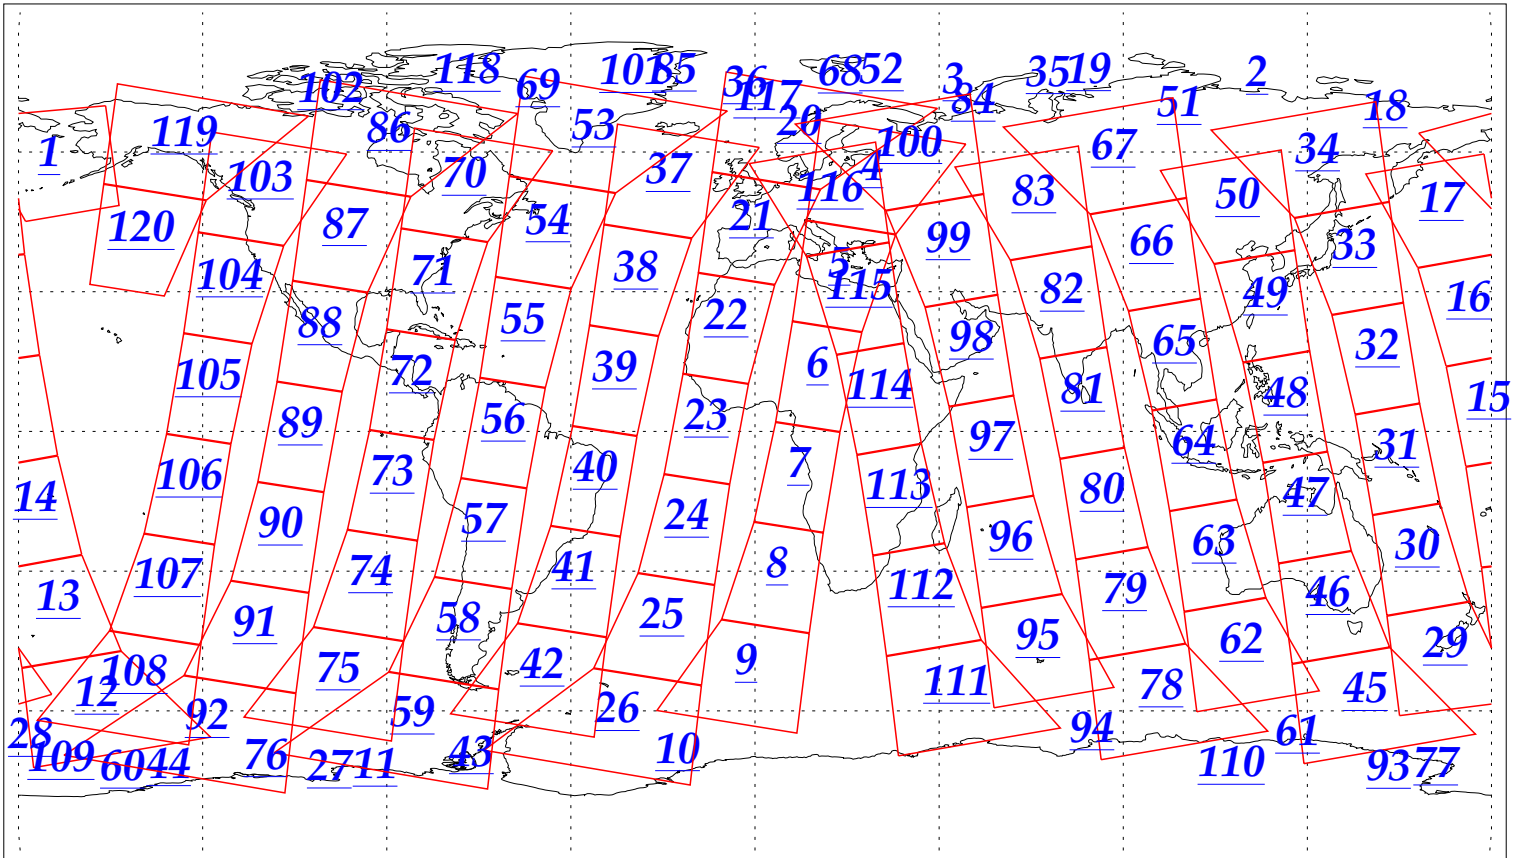

L1B Availability
AMSU Granules: 240
HSB Granules: 240
AIRS Granules: 240

30 Dec 2002
DoY 364
Aqua Day 240
Granules: 1 to 120

Granules: 121 to 240

Legend: AMSU Available, HSB Available, AIRS Available

L1B Availability
AMSU Granules: 240
HSB Granules: 240
AIRS Granules: 240

30 Dec 2002
DoY 364
Aqua Day 240

Ascending Granules

Descending Granules

Legend: AMSU Available, HSB Available, AIRS Available

L1B Availability
 AMSU Granules: 240
 HSB Granules: 240
 AIRS Granules: 240

30 Dec 2002
 DoY 364
 Aqua Day 240

Northern Hemisphere Granules

Southern Hemisphere Granules

Legend: AMSU Available, HSB Available, **AIRS Available**