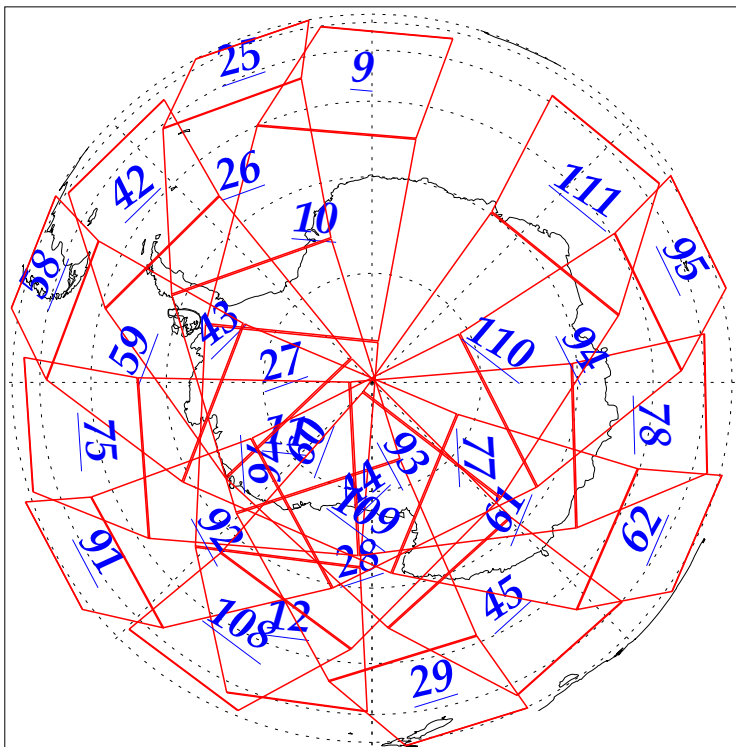

L1B Availability
AMSU Granules: 240
HSB Granules: 240
AIRS Granules: 240

30 Dec 2002
DoY 364
Aqua Day 240
Granules: 1 to 120

Granules: 121 to 240

Legend: AMSU Available, HSB Available, AIRS Available

L1B Availability
AMSU Granules: 240
HSB Granules: 240
AIRS Granules: 240

30 Dec 2002
DoY 364
Aqua Day 240

Ascending Granules

Descending Granules

Legend: AMSU Available, HSB Available, AIRS Available

L1B Availability
 AMSU Granules: 240
 HSB Granules: 240
 AIRS Granules: 240

30 Dec 2002
 DoY 364
 Aqua Day 240

Northern Hemisphere Granules

Southern Hemisphere Granules

Legend: AMSU Available, HSB Available, **AIRS Available**