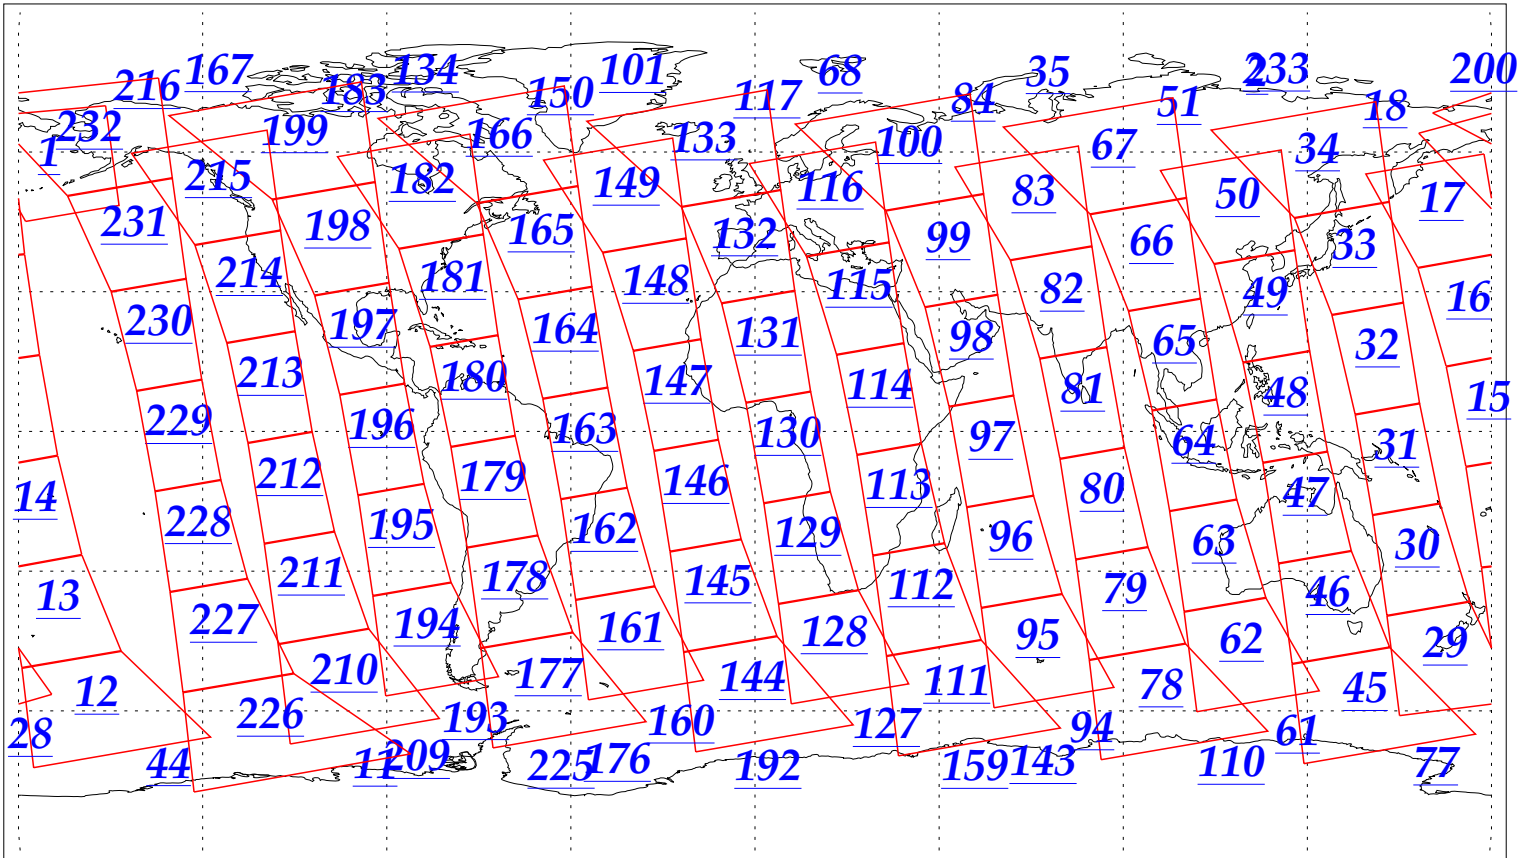

L1B Availability
AMSU Granules: 240
HSB Granules: 240
AIRS Granules: 240

30 Dec 2002
DoY 364
Aqua Day 240
Granules: 1 to 120

Granules: 121 to 240

Legend: AMSU Available, HSB Available, AIRS Available

L1B Availability
AMSU Granules: 240
HSB Granules: 240
AIRS Granules: 240

30 Dec 2002
DoY 364
Aqua Day 240

Ascending Granules

Descending Granules

Legend: AMSU Available, HSB Available, AIRS Available

L1B Availability
 AMSU Granules: 240
 HSB Granules: 240
 AIRS Granules: 240

30 Dec 2002
 DoY 364
 Aqua Day 240

Northern Hemisphere Granules

Southern Hemisphere Granules

Legend: AMSU Available, HSB Available, **AIRS Available**