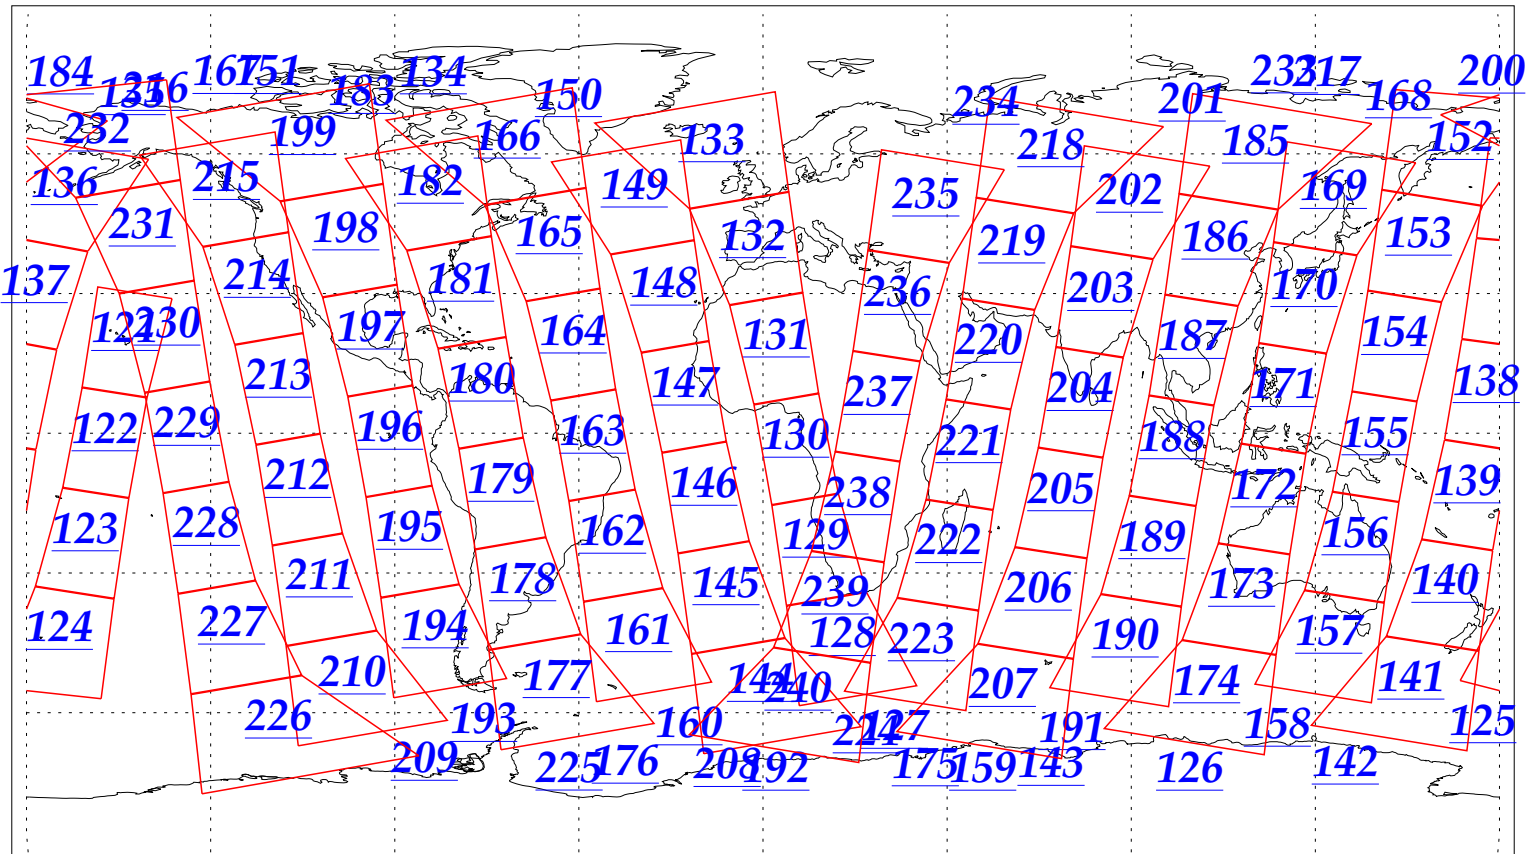

L1B Availability
AMSU Granules: 240
HSB Granules: 240
AIRS Granules: 240

30 Dec 2002
DoY 364
Aqua Day 240
Granules: 1 to 120

Granules: 121 to 240

Legend: AMSU Available, HSB Available, AIRS Available

L1B Availability
AMSU Granules: 240
HSB Granules: 240
AIRS Granules: 240

30 Dec 2002
DoY 364
Aqua Day 240

Ascending Granules

Descending Granules

Legend: AMSU Available, HSB Available, AIRS Available

L1B Availability
 AMSU Granules: 240
 HSB Granules: 240
 AIRS Granules: 240

30 Dec 2002
 DoY 364
 Aqua Day 240