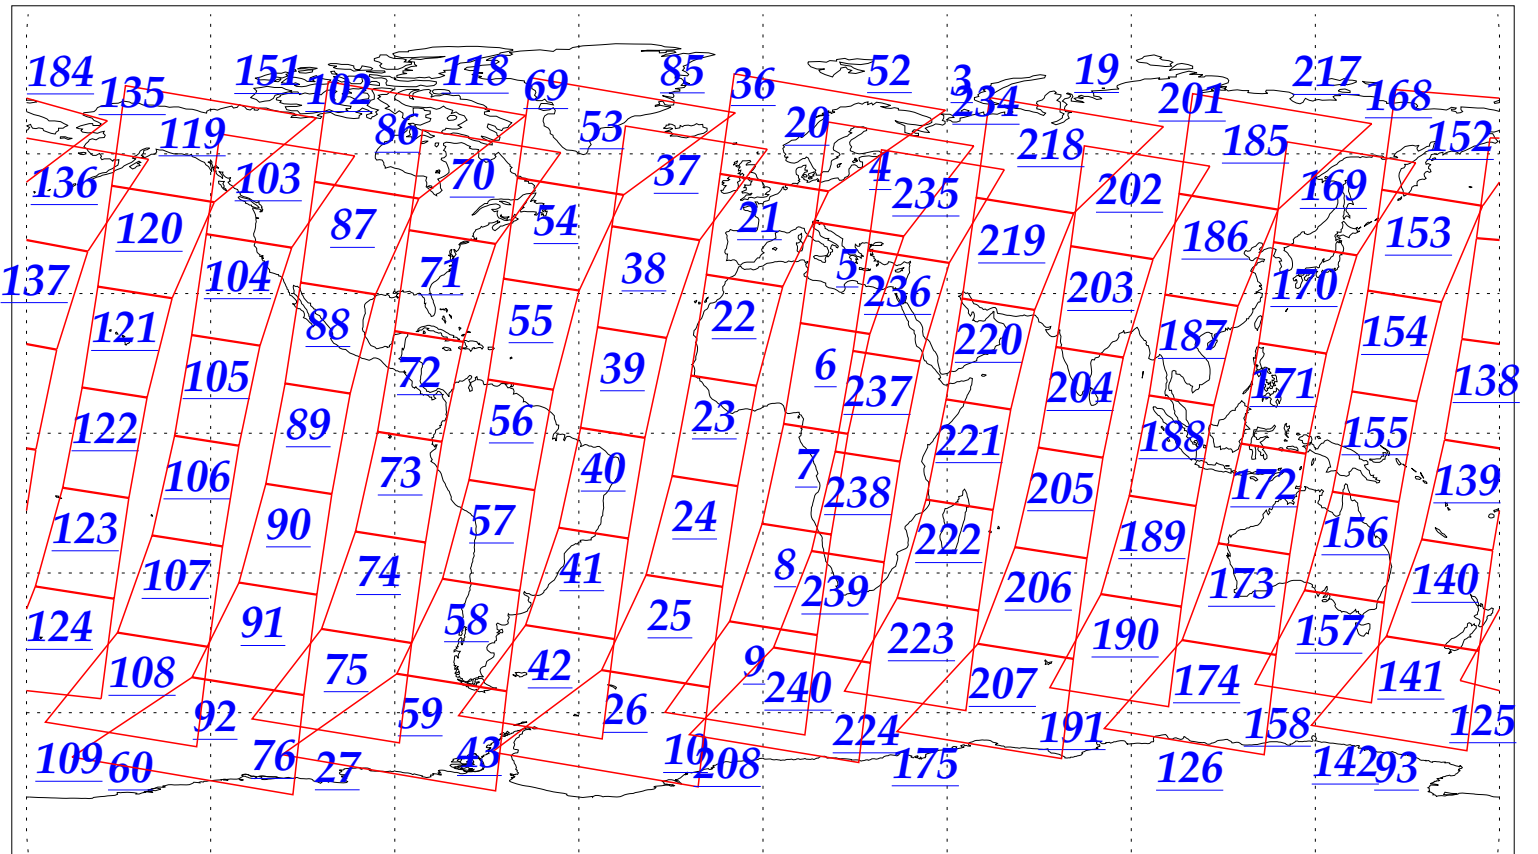

L1B Availability
AMSU Granules: 240
HSB Granules: 240
AIRS Granules: 240

30 Dec 2002
DoY 364
Aqua Day 240
Granules: 1 to 120

Granules: 121 to 240

Legend: AMSU Available, HSB Available, AIRS Available

L1B Availability
AMSU Granules: 240
HSB Granules: 240
AIRS Granules: 240

30 Dec 2002
DoY 364
Aqua Day 240

Ascending Granules

Descending Granules

Legend: AMSU Available, HSB Available, AIRS Available

L1B Availability
 AMSU Granules: 240
 HSB Granules: 240
 AIRS Granules: 240

30 Dec 2002
 DoY 364
 Aqua Day 240

Northern Hemisphere Granules

Southern Hemisphere Granules

Legend: AMSU Available, HSB Available, **AIRS Available**