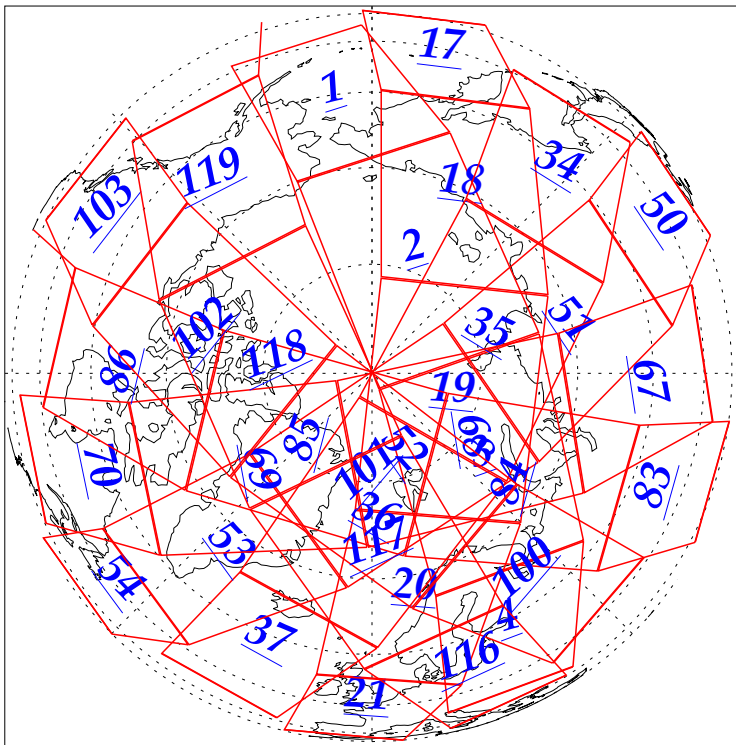

L1B Availability
AMSU Granules: 240
HSB Granules: 240
AIRS Granules: 240

30 Dec 2002
DoY 364
Aqua Day 240
Granules: 1 to 120

Granules: 121 to 240

Legend: AMSU Available, HSB Available, AIRS Available

L1B Availability
AMSU Granules: 240
HSB Granules: 240
AIRS Granules: 240

30 Dec 2002
DoY 364
Aqua Day 240

Ascending Granules

Descending Granules

Legend: AMSU Available, HSB Available, AIRS Available

L1B Availability
 AMSU Granules: 240
 HSB Granules: 240
 AIRS Granules: 240

30 Dec 2002
 DoY 364
 Aqua Day 240

Northern Hemisphere Granules

Southern Hemisphere Granules

Legend: AMSU Available, HSB Available, **AIRS Available**