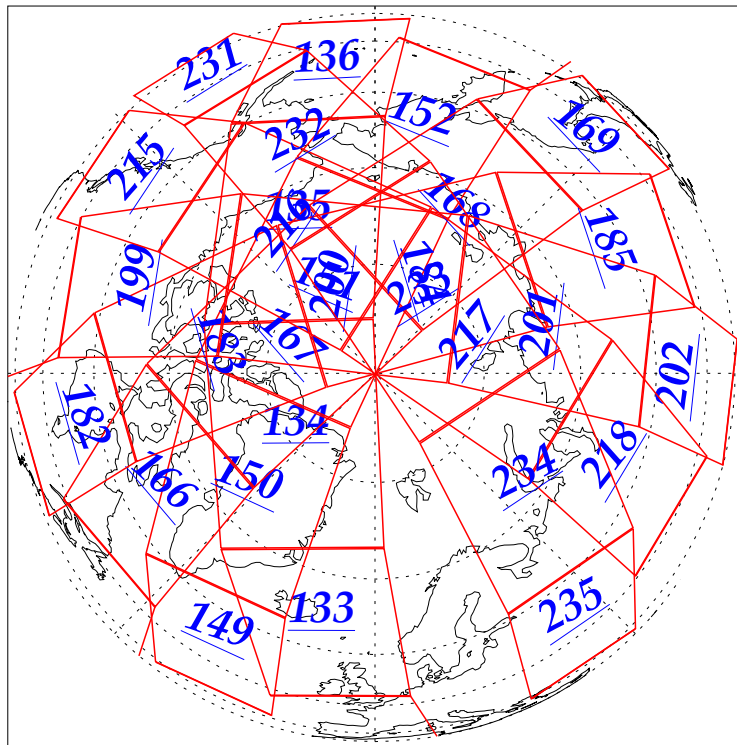

L1B Availability
AMSU Granules: 240
HSB Granules: 240
AIRS Granules: 240

30 Dec 2002
DoY 364
Aqua Day 240
Granules: 1 to 120

Granules: 121 to 240

Legend: AMSU Available, HSB Available, AIRS Available

L1B Availability
AMSU Granules: 240
HSB Granules: 240
AIRS Granules: 240

30 Dec 2002
DoY 364
Aqua Day 240

Ascending Granules

Descending Granules

Legend: AMSU Available, HSB Available, AIRS Available

L1B Availability
 AMSU Granules: 240
 HSB Granules: 240
 AIRS Granules: 240

30 Dec 2002
 DoY 364
 Aqua Day 240

Northern Hemisphere Granules

Southern Hemisphere Granules

Legend: AMSU Available, HSB Available, **AIRS Available**