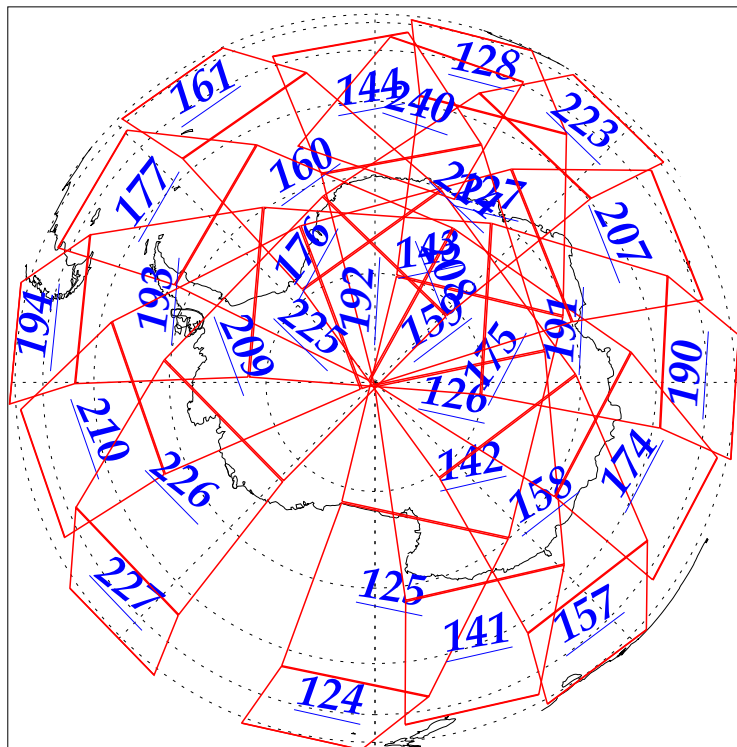

L1B Availability
AMSU Granules: 240
HSB Granules: 240
AIRS Granules: 240

30 Dec 2002
DoY 364
Aqua Day 240
Granules: 1 to 120

Granules: 121 to 240

Legend: AMSU Available, HSB Available, AIRS Available

L1B Availability
AMSU Granules: 240
HSB Granules: 240
AIRS Granules: 240

30 Dec 2002
DoY 364
Aqua Day 240

Ascending Granules

Descending Granules

Legend: AMSU Available, HSB Available, AIRS Available

L1B Availability
 AMSU Granules: 240
 HSB Granules: 240
 AIRS Granules: 240

30 Dec 2002
 DoY 364
 Aqua Day 240

Northern Hemisphere Granules

Southern Hemisphere Granules

Legend: AMSU Available, HSB Available, **AIRS Available**