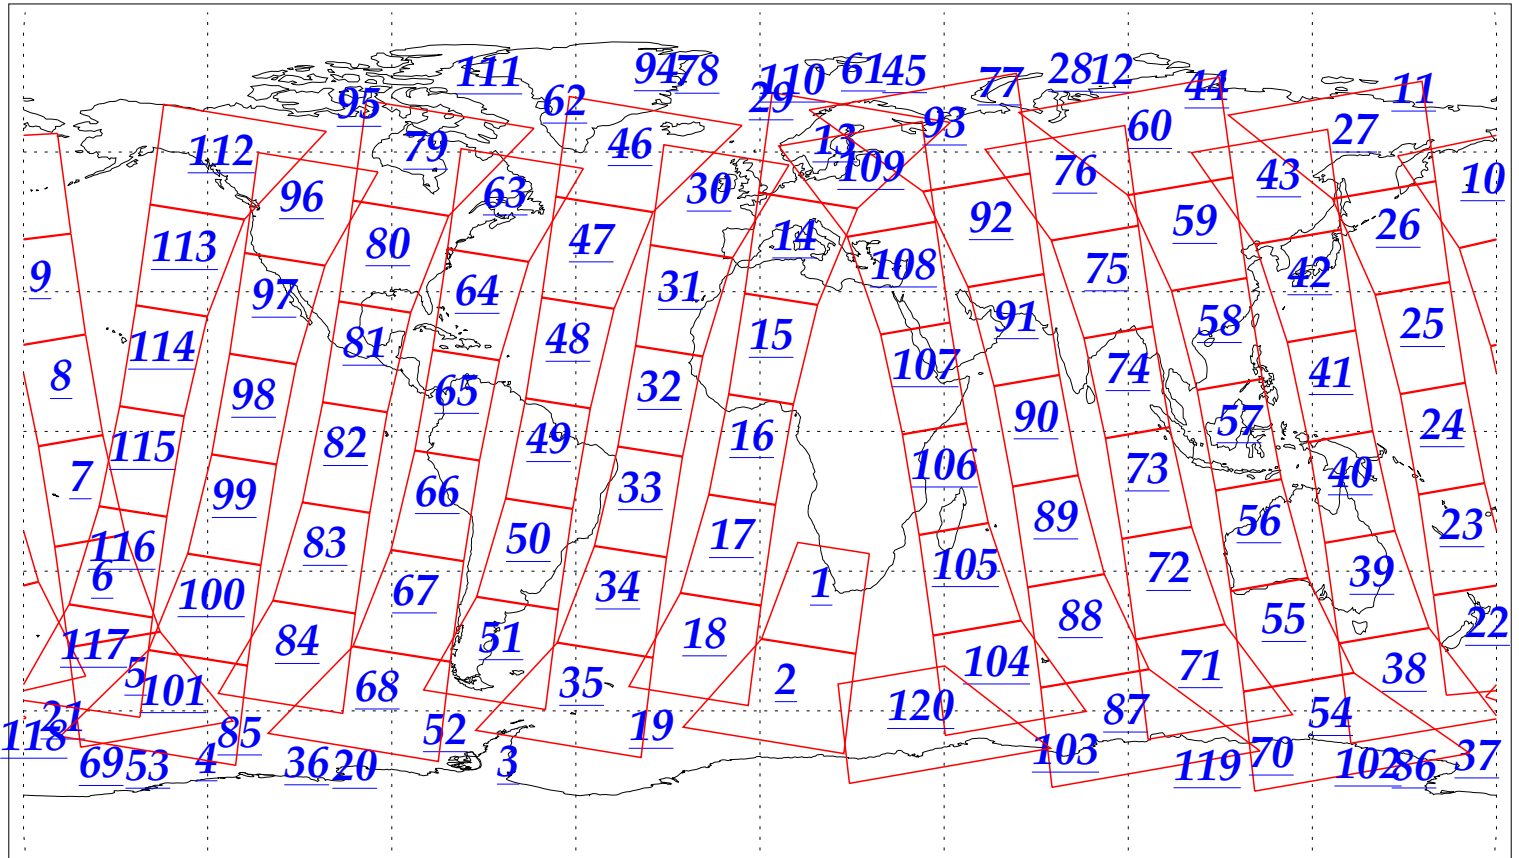

L1B Availability
AMSU Granules: 240
HSB Granules: 240
AIRS Granules: 240

29 Dec 2002
DoY 363
Aqua Day 239
Granules: 1 to 120

Granules: 121 to 240

Legend: AMSU Available, HSB Available, AIRS Available

L1B Availability
AMSU Granules: 240
HSB Granules: 240
AIRS Granules: 240

29 Dec 2002
DoY 363
Aqua Day 239

Ascending Granules

Descending Granules

Legend: AMSU Available, HSB Available, AIRS Available

L1B Availability
AMSU Granules: 240
HSB Granules: 240
AIRS Granules: 240

29 Dec 2002
DoY 363
Aqua Day 239

Northern Hemisphere Granules

Southern Hemisphere Granules

Legend: AMSU Available, HSB Available, AIRS Available