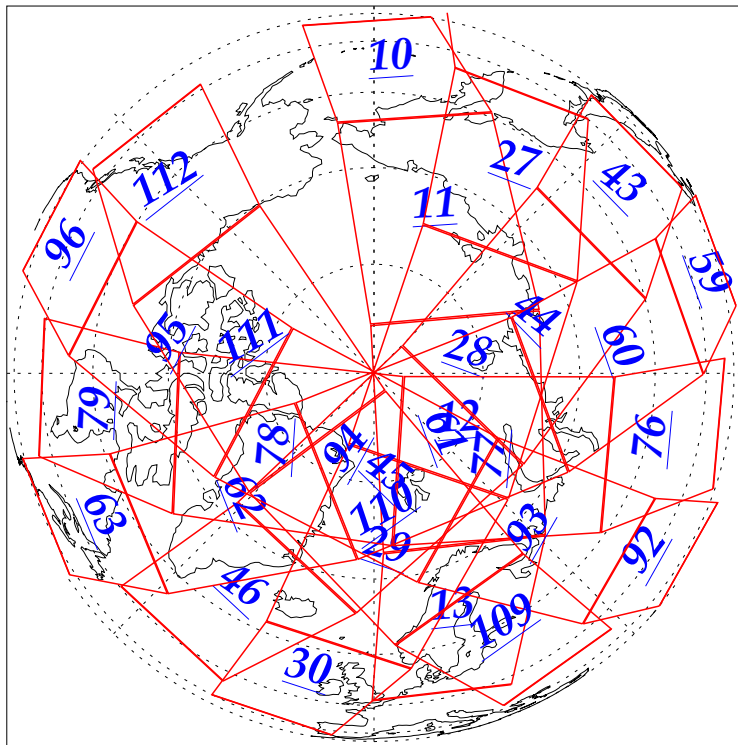

L1B Availability
AMSU Granules: 240
HSB Granules: 240
AIRS Granules: 240

29 Dec 2002
DoY 363
Aqua Day 239
Granules: 1 to 120

Granules: 121 to 240

Legend: AMSU Available, HSB Available, AIRS Available

L1B Availability
AMSU Granules: 240
HSB Granules: 240
AIRS Granules: 240

29 Dec 2002
DoY 363
Aqua Day 239

Ascending Granules

Descending Granules

Legend: AMSU Available, HSB Available, AIRS Available

L1B Availability
AMSU Granules: 240
HSB Granules: 240
AIRS Granules: 240

29 Dec 2002
DoY 363
Aqua Day 239

Northern Hemisphere Granules

Southern Hemisphere Granules

Legend: AMSU Available, HSB Available, AIRS Available