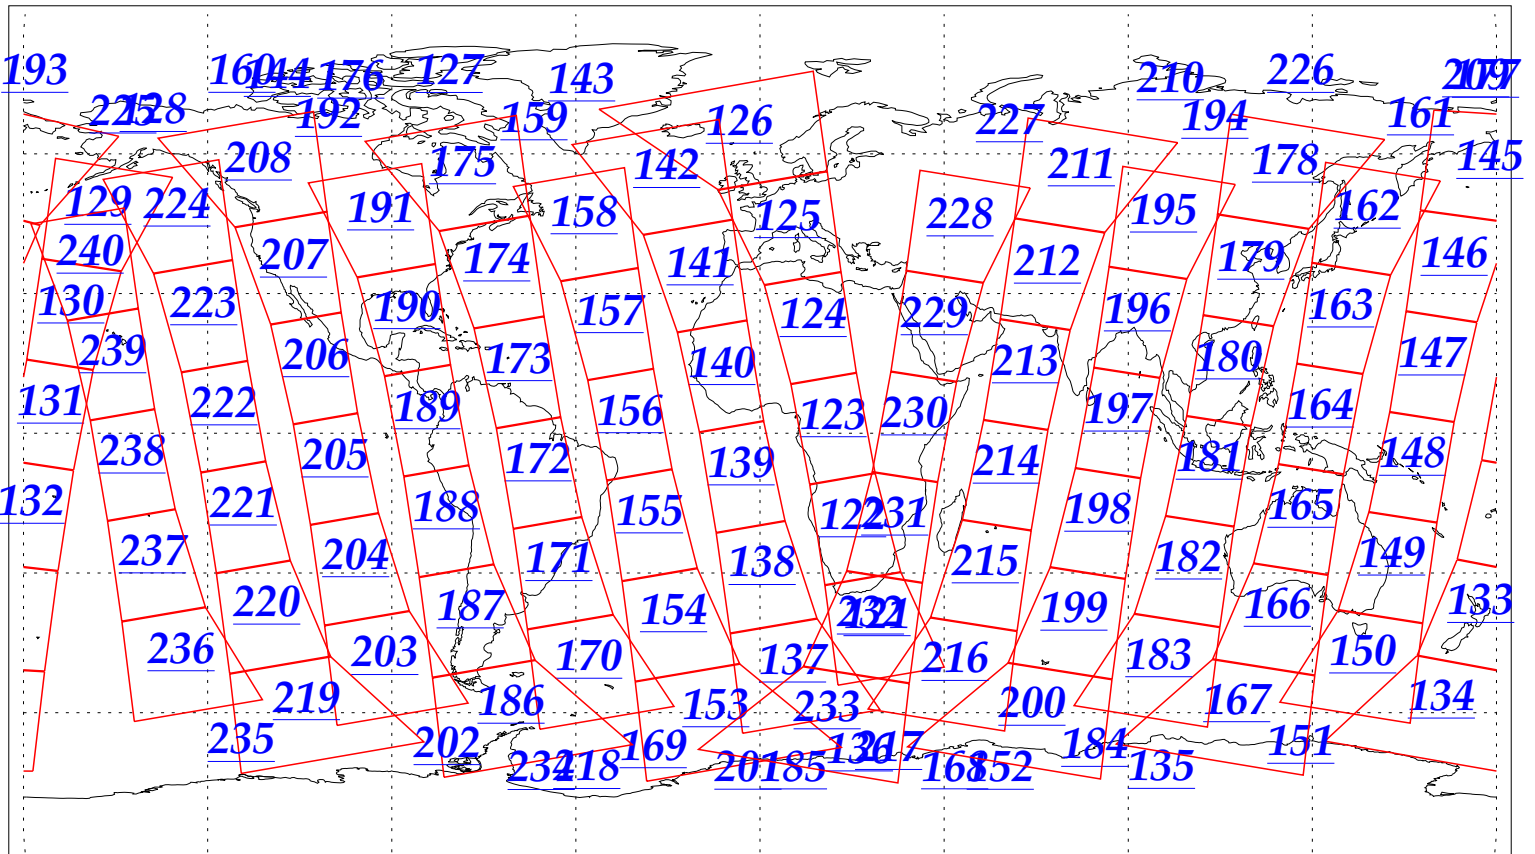

L1B Availability
AMSU Granules: 240
HSB Granules: 240
AIRS Granules: 240

29 Dec 2002
DoY 363
Aqua Day 239
Granules: 1 to 120

Granules: 121 to 240

Legend: AMSU Available, HSB Available, AIRS Available

L1B Availability
AMSU Granules: 240
HSB Granules: 240
AIRS Granules: 240

29 Dec 2002
DoY 363
Aqua Day 239

Ascending Granules

Descending Granules

Legend: AMSU Available, HSB Available, AIRS Available

L1B Availability
AMSU Granules: 240
HSB Granules: 240
AIRS Granules: 240

29 Dec 2002
DoY 363
Aqua Day 239