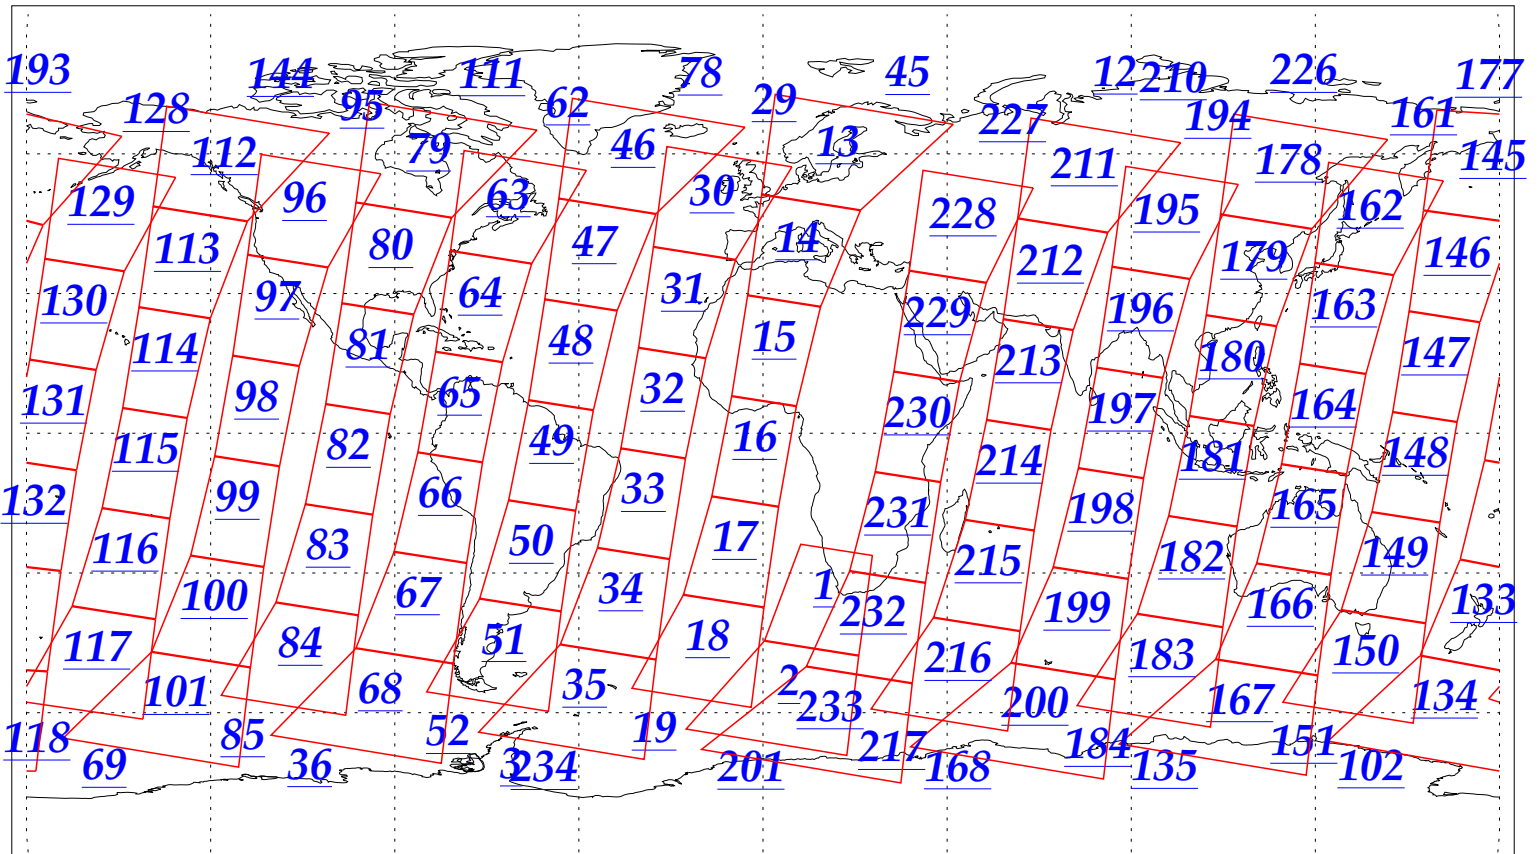

L1B Availability
AMSU Granules: 240
HSB Granules: 240
AIRS Granules: 240

29 Dec 2002
DoY 363
Aqua Day 239
Granules: 1 to 120

Granules: 121 to 240

Legend: AMSU Available, HSB Available, AIRS Available

L1B Availability
AMSU Granules: 240
HSB Granules: 240
AIRS Granules: 240

29 Dec 2002
DoY 363
Aqua Day 239

Ascending Granules

Descending Granules

Legend: AMSU Available, HSB Available, AIRS Available

L1B Availability
AMSU Granules: 240
HSB Granules: 240
AIRS Granules: 240

29 Dec 2002
DoY 363
Aqua Day 239

Northern Hemisphere Granules

Southern Hemisphere Granules

Legend: AMSU Available, HSB Available, AIRS Available