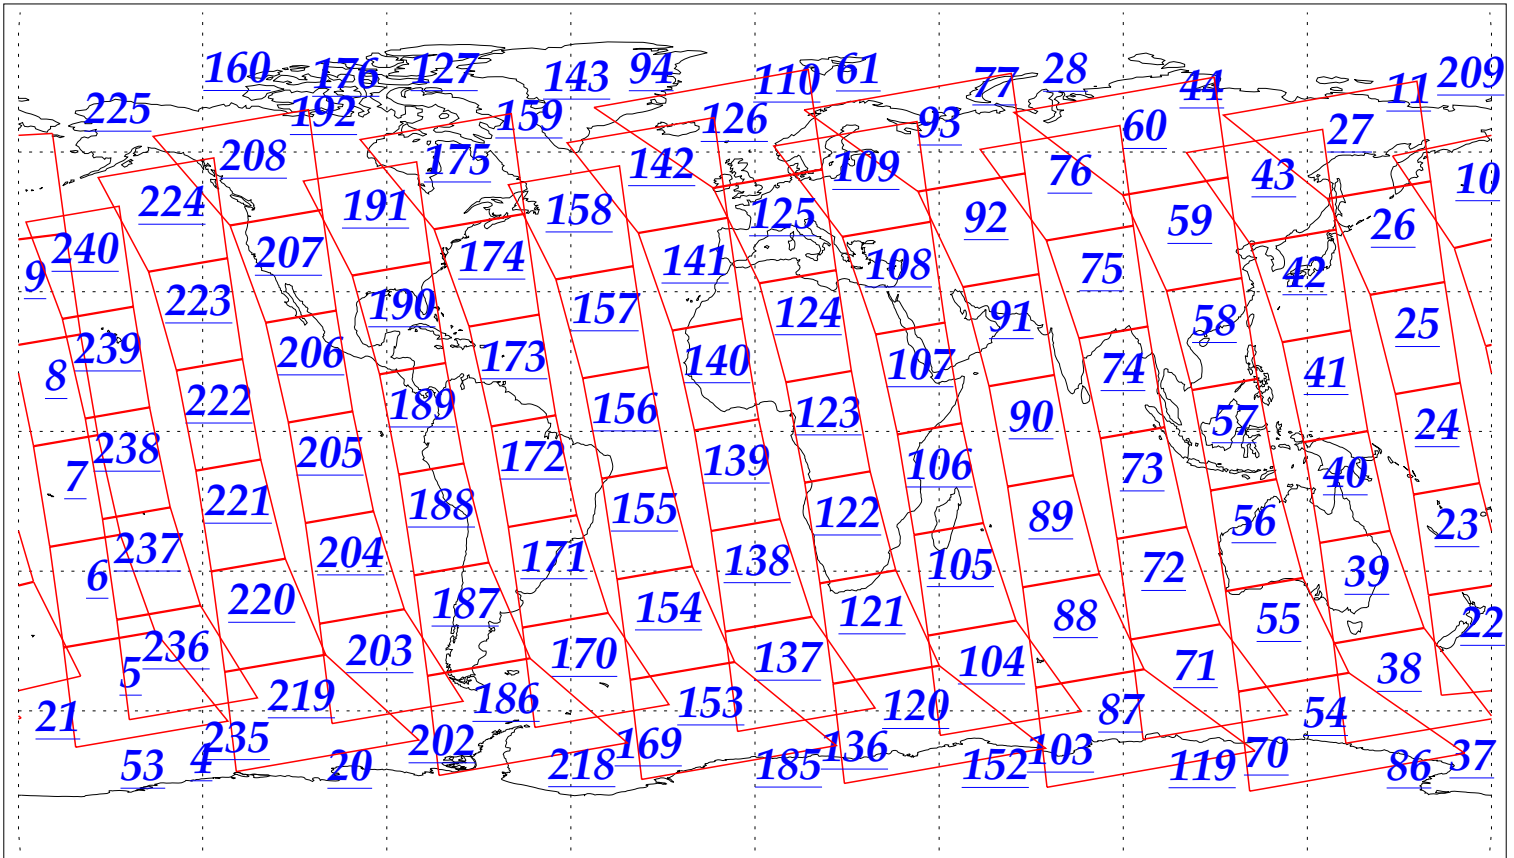

L1B Availability
AMSU Granules: 240
HSB Granules: 240
AIRS Granules: 240

29 Dec 2002
DoY 363
Aqua Day 239
Granules: 1 to 120

Granules: 121 to 240

Legend: AMSU Available, HSB Available, AIRS Available

L1B Availability
AMSU Granules: 240
HSB Granules: 240
AIRS Granules: 240

29 Dec 2002
DoY 363
Aqua Day 239

Ascending Granules

Descending Granules

Legend: AMSU Available, HSB Available, AIRS Available

L1B Availability
AMSU Granules: 240
HSB Granules: 240
AIRS Granules: 240

29 Dec 2002
DoY 363
Aqua Day 239

Northern Hemisphere Granules

Southern Hemisphere Granules

Legend: AMSU Available, HSB Available, AIRS Available