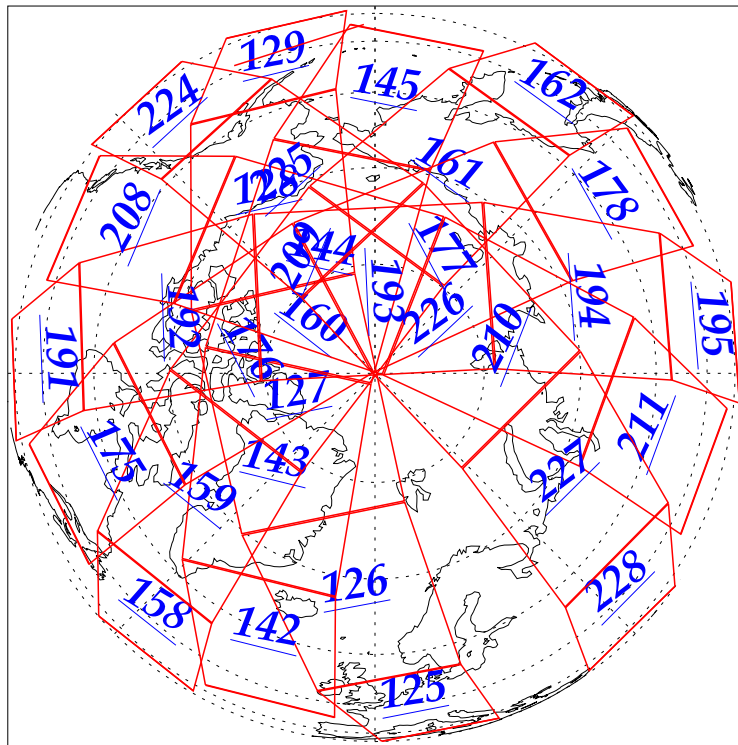

L1B Availability
AMSU Granules: 240
HSB Granules: 240
AIRS Granules: 240

29 Dec 2002
DoY 363
Aqua Day 239
Granules: 1 to 120

Granules: 121 to 240

Legend: AMSU Available, HSB Available, AIRS Available

L1B Availability
AMSU Granules: 240
HSB Granules: 240
AIRS Granules: 240

29 Dec 2002
DoY 363
Aqua Day 239

Ascending Granules

Descending Granules

Legend: AMSU Available, HSB Available, AIRS Available

L1B Availability
AMSU Granules: 240
HSB Granules: 240
AIRS Granules: 240

29 Dec 2002
DoY 363
Aqua Day 239

Northern Hemisphere Granules

Southern Hemisphere Granules

Legend: AMSU Available, HSB Available, AIRS Available