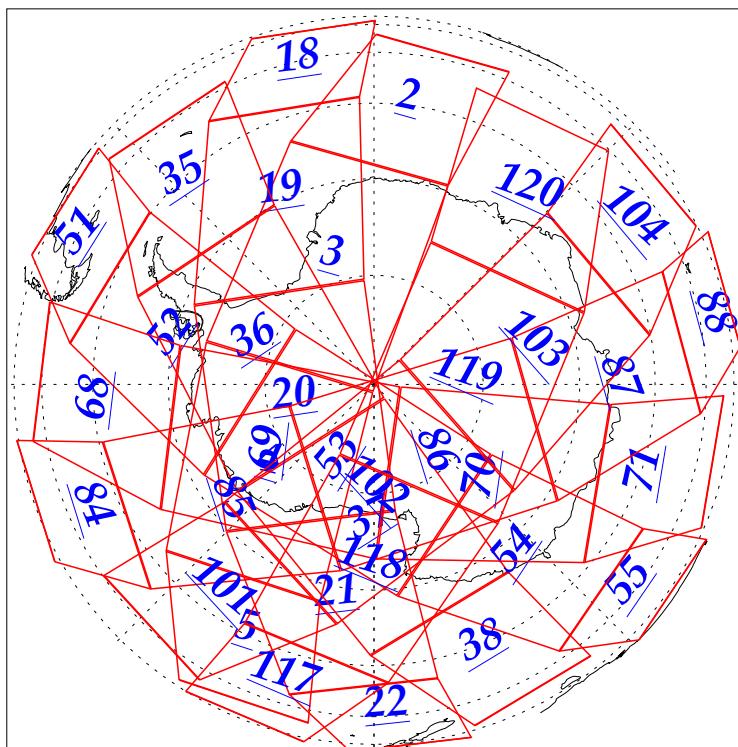

L1B Availability
AMSU Granules: 240
HSB Granules: 240
AIRS Granules: 240

29 Dec 2002
DoY 363
Aqua Day 239
Granules: 1 to 120

Granules: 121 to 240

Legend: AMSU Available, HSB Available, AIRS Available

L1B Availability
AMSU Granules: 240
HSB Granules: 240
AIRS Granules: 240

29 Dec 2002
DoY 363
Aqua Day 239

Ascending Granules

Descending Granules

Legend: AMSU Available, HSB Available, AIRS Available

L1B Availability
AMSU Granules: 240
HSB Granules: 240
AIRS Granules: 240

29 Dec 2002
DoY 363
Aqua Day 239

Northern Hemisphere Granules

Southern Hemisphere Granules

Legend: AMSU Available, HSB Available, AIRS Available