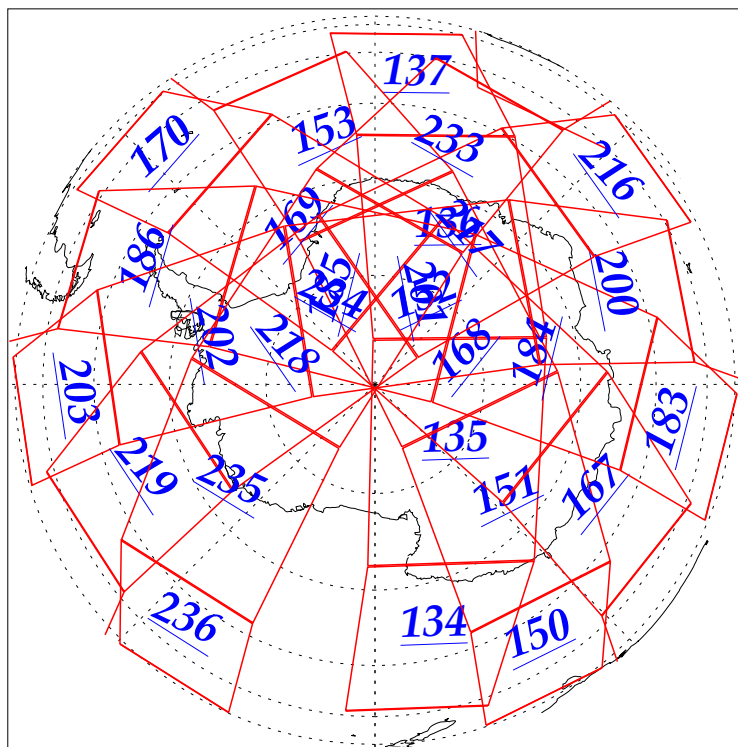

L1B Availability
AMSU Granules: 240
HSB Granules: 240
AIRS Granules: 240

29 Dec 2002
DoY 363
Aqua Day 239
Granules: 1 to 120

Granules: 121 to 240

Legend: AMSU Available, HSB Available, AIRS Available

L1B Availability
AMSU Granules: 240
HSB Granules: 240
AIRS Granules: 240

29 Dec 2002
DoY 363
Aqua Day 239

Ascending Granules

Descending Granules

Legend: AMSU Available, HSB Available, AIRS Available

L1B Availability
AMSU Granules: 240
HSB Granules: 240
AIRS Granules: 240

29 Dec 2002
DoY 363
Aqua Day 239

Northern Hemisphere Granules

Southern Hemisphere Granules

Legend: AMSU Available, HSB Available, AIRS Available