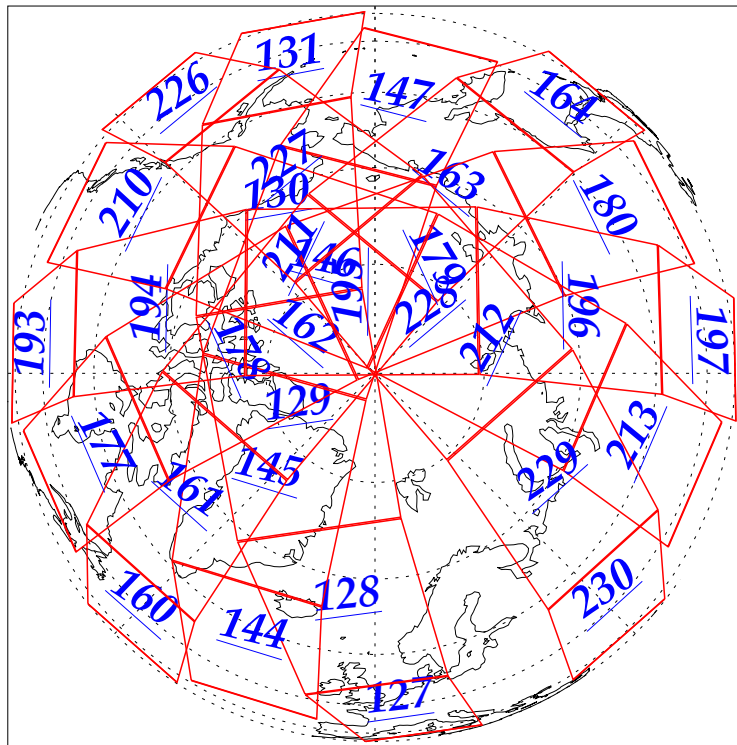

L1B Availability  
AMSU Granules: 240  
HSB Granules: 240  
AIRS Granules: 240

27 Dec 2002  
DoY 361  
Aqua Day 237

Ascending Granules

Descending Granules

Legend: AMSU Available, HSB Available, AIRS Available

L1B Availability  
 AMSU Granules: 240  
 HSB Granules: 240  
 AIRS Granules: 240

27 Dec 2002  
 DoY 361  
 Aqua Day 237

Northern Hemisphere Granules

Southern Hemisphere Granules

Legend: AMSU Available, HSB Available, AIRS Available