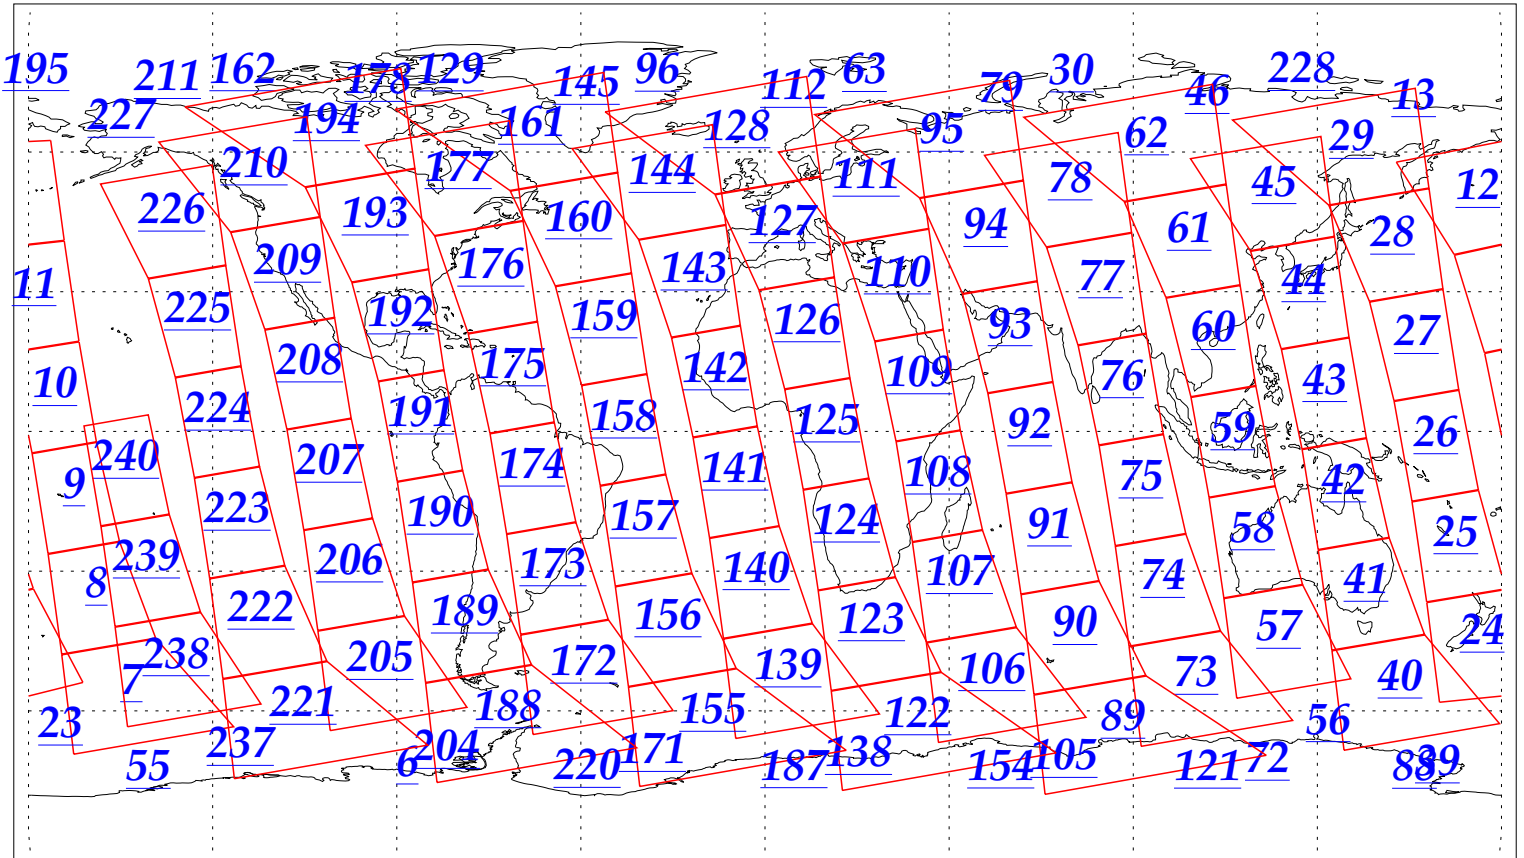

L1B Availability  
AMSU Granules: 240  
HSB Granules: 240  
AIRS Granules: 240

27 Dec 2002  
DoY 361  
Aqua Day 237  
Granules: 1 to 120

Granules: 121 to 240

Legend: AMSU Available, HSB Available, AIRS Available

L1B Availability  
AMSU Granules: 240  
HSB Granules: 240  
AIRS Granules: 240

27 Dec 2002  
DoY 361  
Aqua Day 237

Ascending Granules

Descending Granules

Legend: AMSU Available, HSB Available, AIRS Available

L1B Availability  
 AMSU Granules: 240  
 HSB Granules: 240  
 AIRS Granules: 240

27 Dec 2002  
 DoY 361  
 Aqua Day 237

Northern Hemisphere Granules

Southern Hemisphere Granules

Legend: AMSU Available, HSB Available, AIRS Available