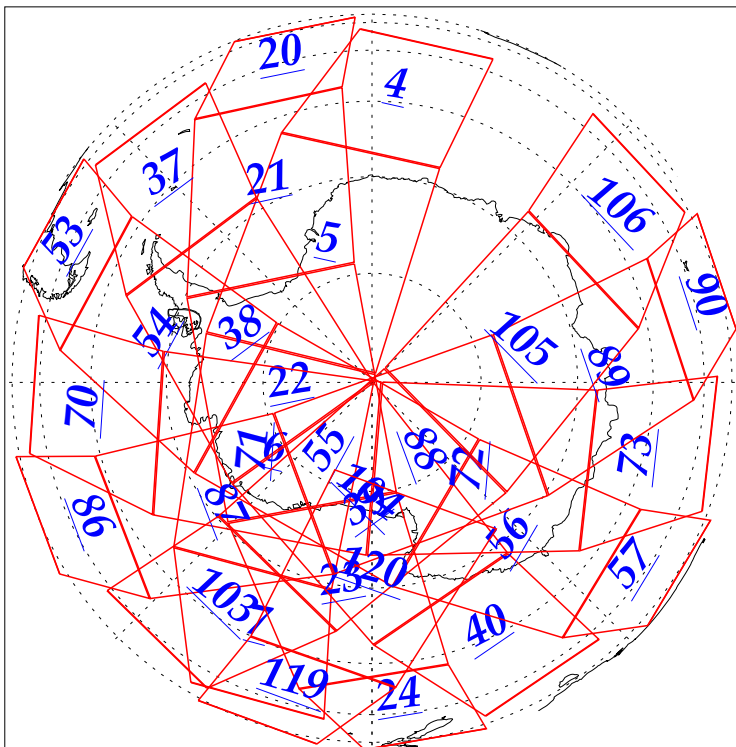

L1B Availability  
AMSU Granules: 240  
HSB Granules: 240  
AIRS Granules: 240

27 Dec 2002  
DoY 361  
Aqua Day 237  
Granules: 1 to 120

Granules: 121 to 240

Legend: AMSU Available, HSB Available, AIRS Available

L1B Availability  
AMSU Granules: 240  
HSB Granules: 240  
AIRS Granules: 240

27 Dec 2002  
DoY 361  
Aqua Day 237

Ascending Granules

Descending Granules

Legend: AMSU Available, HSB Available, AIRS Available

L1B Availability  
 AMSU Granules: 240  
 HSB Granules: 240  
 AIRS Granules: 240

27 Dec 2002  
 DoY 361  
 Aqua Day 237

Northern Hemisphere Granules

Southern Hemisphere Granules

Legend: AMSU Available, HSB Available, AIRS Available