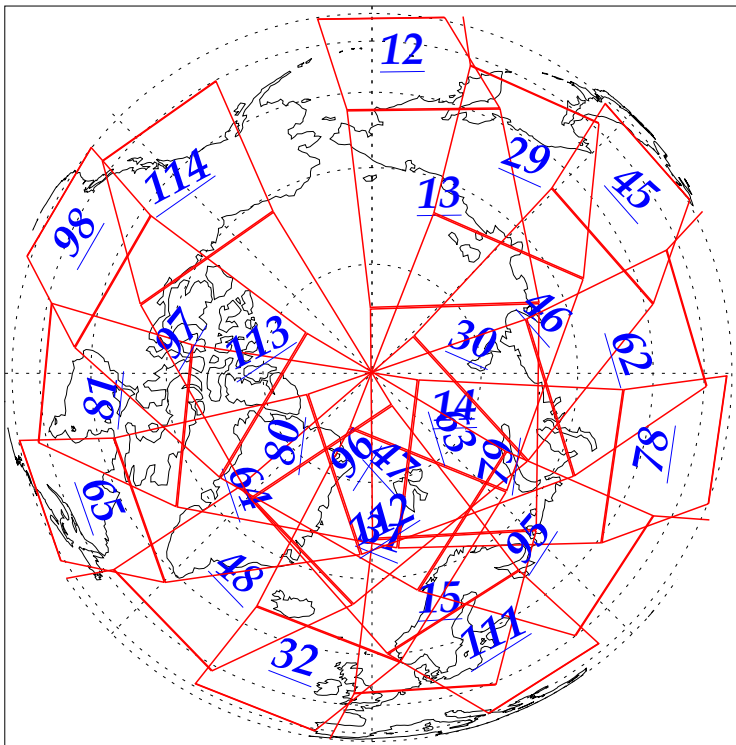

L1B Availability  
AMSU Granules: 240  
HSB Granules: 240  
AIRS Granules: 240

27 Dec 2002  
DoY 361  
Aqua Day 237  
Granules: 1 to 120

Granules: 121 to 240

Legend: AMSU Available, HSB Available, AIRS Available

L1B Availability  
AMSU Granules: 240  
HSB Granules: 240  
AIRS Granules: 240

27 Dec 2002  
DoY 361  
Aqua Day 237

Ascending Granules

Descending Granules

Legend: AMSU Available, HSB Available, AIRS Available

L1B Availability  
 AMSU Granules: 240  
 HSB Granules: 240  
 AIRS Granules: 240

27 Dec 2002  
 DoY 361  
 Aqua Day 237

Northern Hemisphere Granules

Southern Hemisphere Granules

Legend: AMSU Available, HSB Available, AIRS Available