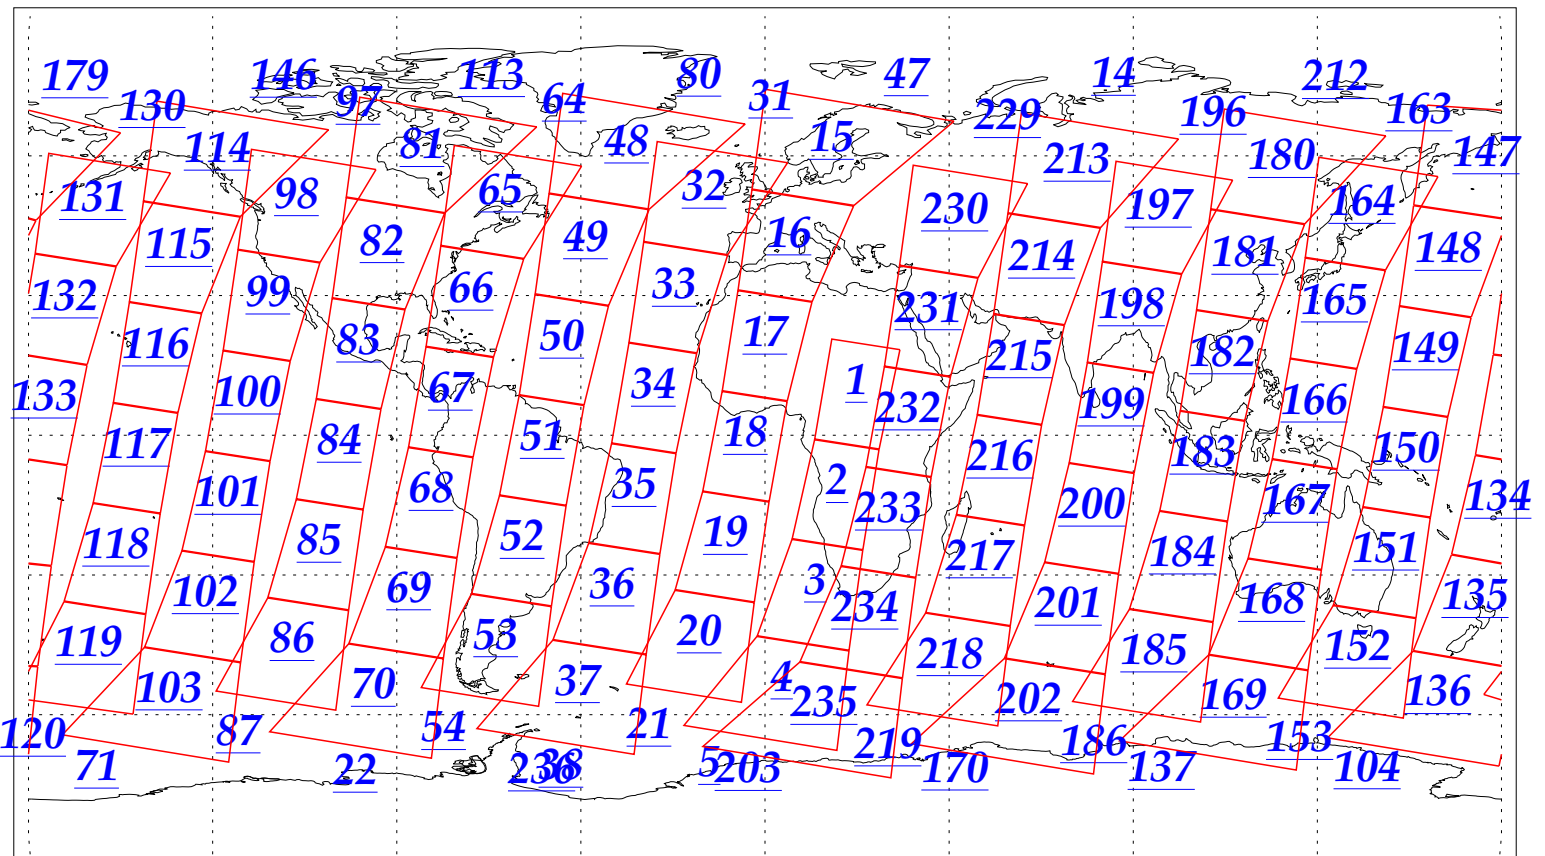

L1B Availability  
AMSU Granules: 240  
HSB Granules: 240  
AIRS Granules: 240

27 Dec 2002  
DoY 361  
Aqua Day 237  
Granules: 1 to 120

Granules: 121 to 240

Legend: AMSU Available, HSB Available, AIRS Available

L1B Availability  
AMSU Granules: 240  
HSB Granules: 240  
AIRS Granules: 240

27 Dec 2002  
DoY 361  
Aqua Day 237

Ascending Granules

Descending Granules

Legend: AMSU Available, HSB Available, AIRS Available

L1B Availability  
 AMSU Granules: 240  
 HSB Granules: 240  
 AIRS Granules: 240

27 Dec 2002  
 DoY 361  
 Aqua Day 237

Northern Hemisphere Granules

Southern Hemisphere Granules

Legend: AMSU Available, HSB Available, AIRS Available