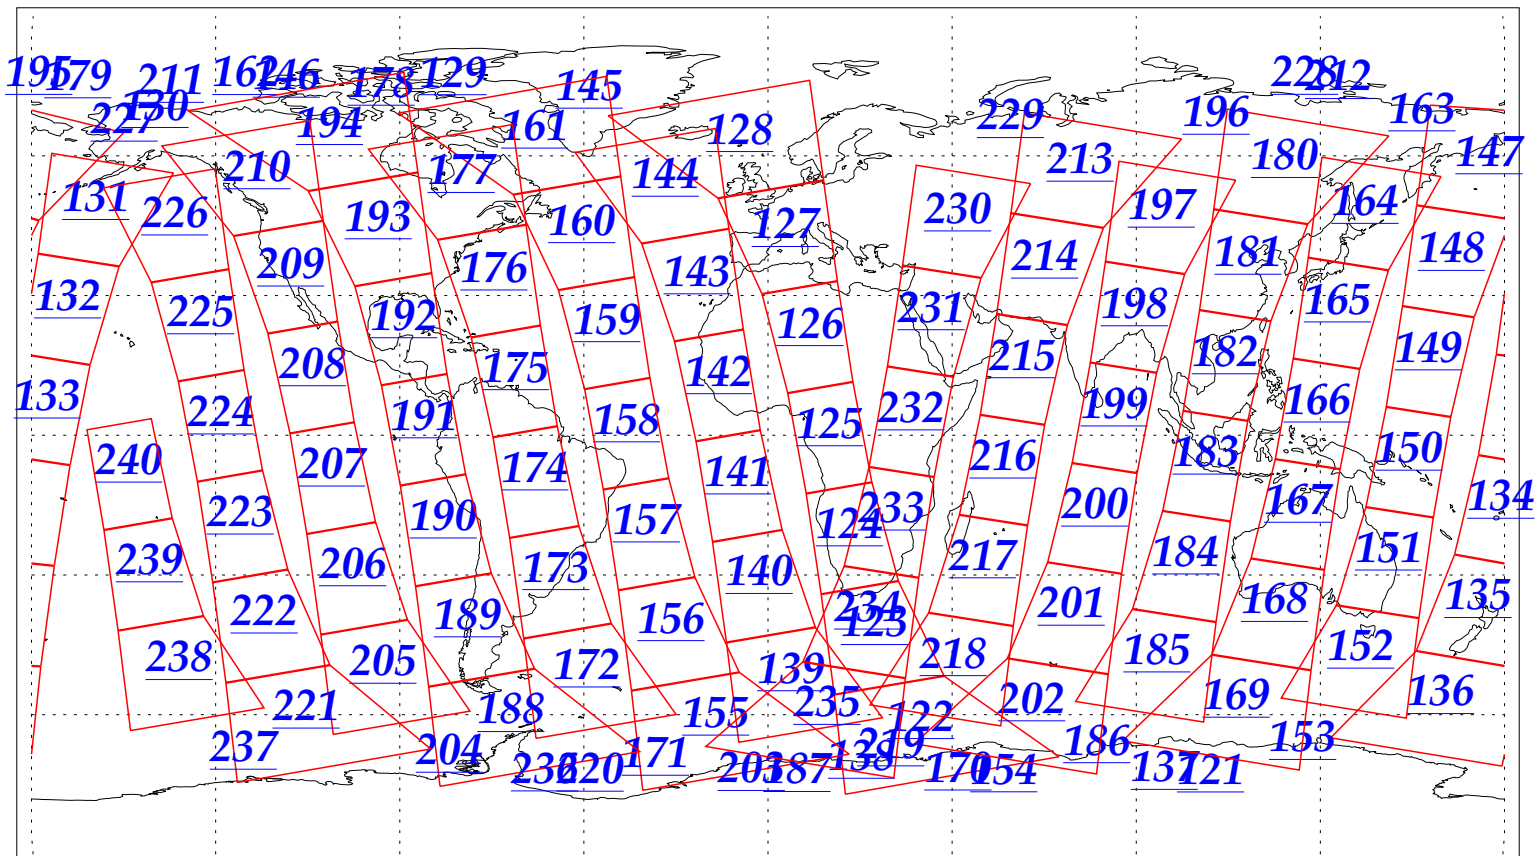

L1B Availability  
AMSU Granules: 240  
HSB Granules: 240  
AIRS Granules: 240

27 Dec 2002  
DoY 361  
Aqua Day 237  
Granules: 1 to 120

Granules: 121 to 240

Legend: AMSU Available, HSB Available, AIRS Available

L1B Availability  
AMSU Granules: 240  
HSB Granules: 240  
AIRS Granules: 240

27 Dec 2002  
DoY 361  
Aqua Day 237

Ascending Granules

Descending Granules

Legend: AMSU Available, HSB Available, AIRS Available

L1B Availability  
 AMSU Granules: 240  
 HSB Granules: 240  
 AIRS Granules: 240

27 Dec 2002  
 DoY 361  
 Aqua Day 237

Northern Hemisphere Granules

Southern Hemisphere Granules

Legend: AMSU Available, HSB Available, AIRS Available