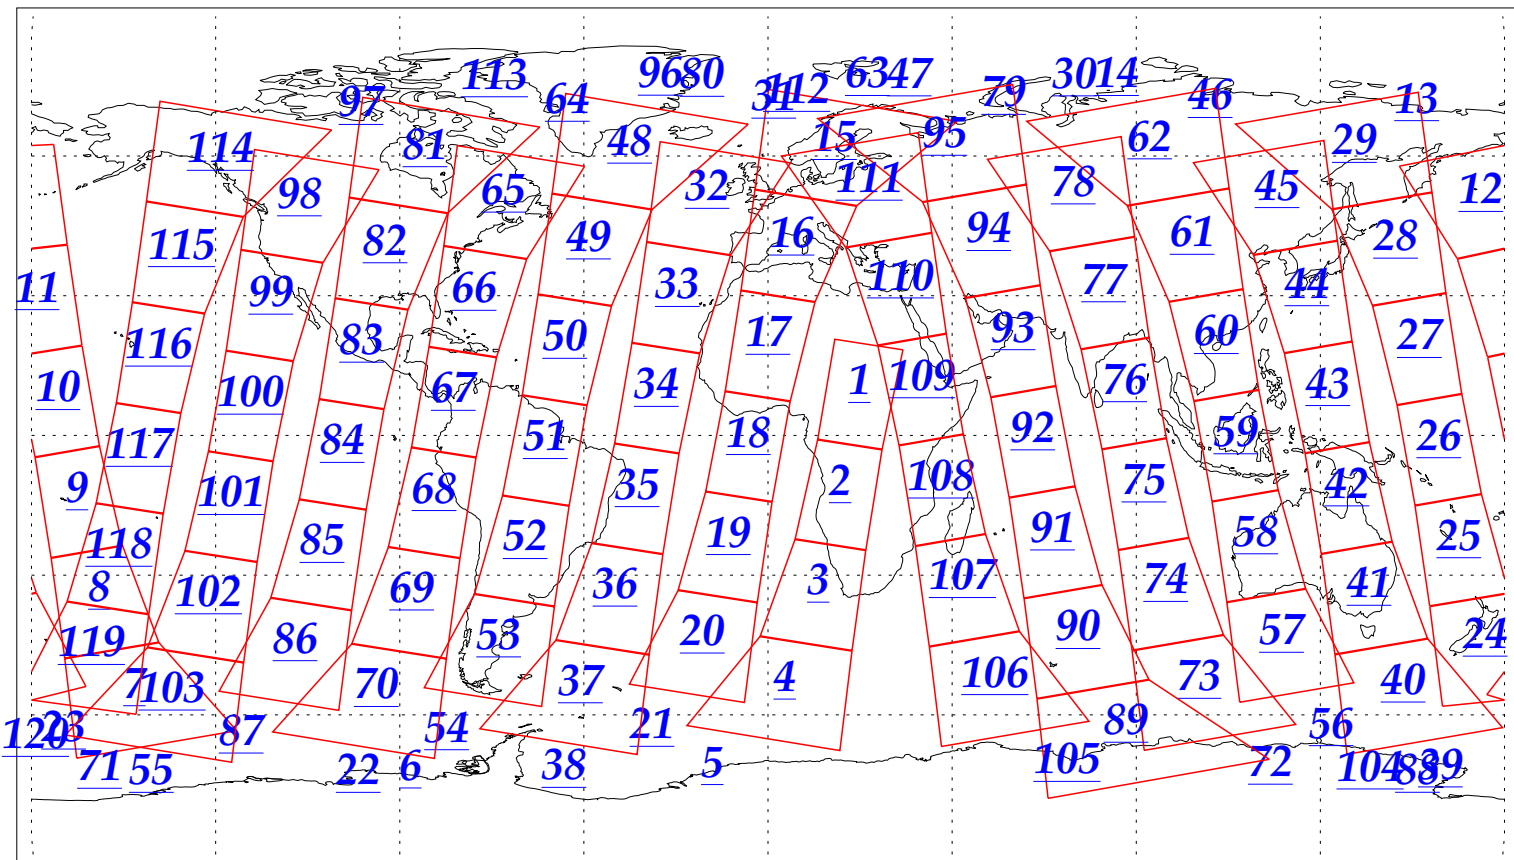

L1B Availability  
AMSU Granules: 240  
HSB Granules: 240  
AIRS Granules: 240

27 Dec 2002  
DoY 361  
Aqua Day 237  
Granules: 1 to 120

Granules: 121 to 240

Legend: AMSU Available, HSB Available, AIRS Available

L1B Availability  
AMSU Granules: 240  
HSB Granules: 240  
AIRS Granules: 240

27 Dec 2002  
DoY 361  
Aqua Day 237

Ascending Granules

Descending Granules

Legend: AMSU Available, HSB Available, AIRS Available

L1B Availability  
 AMSU Granules: 240  
 HSB Granules: 240  
 AIRS Granules: 240

27 Dec 2002  
 DoY 361  
 Aqua Day 237

Northern Hemisphere Granules

Southern Hemisphere Granules

Legend: AMSU Available, HSB Available, AIRS Available