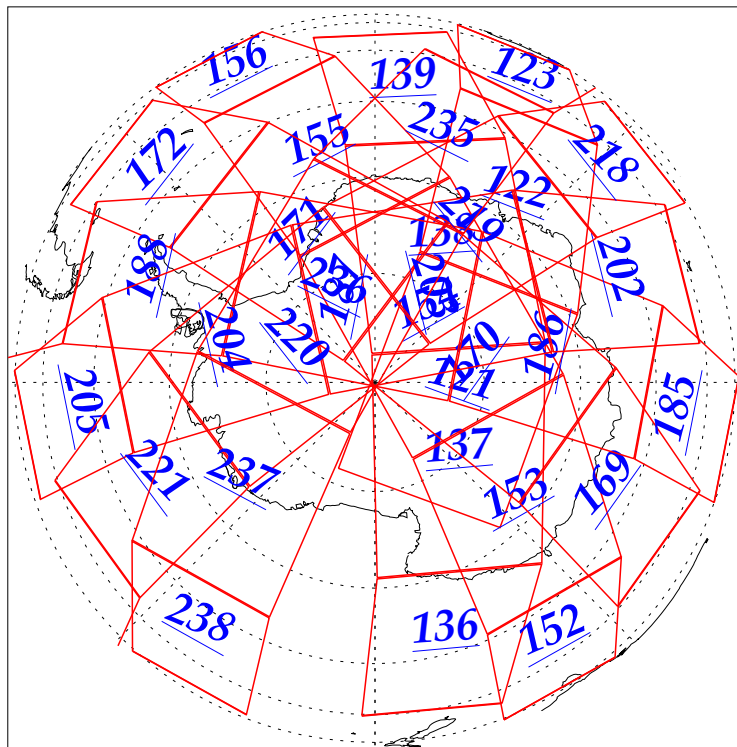

L1B Availability  
AMSU Granules: 240  
HSB Granules: 240  
AIRS Granules: 240

27 Dec 2002  
DoY 361  
Aqua Day 237  
Granules: 1 to 120

Granules: 121 to 240

Legend: AMSU Available, HSB Available, AIRS Available

L1B Availability  
AMSU Granules: 240  
HSB Granules: 240  
AIRS Granules: 240

27 Dec 2002  
DoY 361  
Aqua Day 237

Ascending Granules

Descending Granules

Legend: AMSU Available, HSB Available, AIRS Available

L1B Availability  
 AMSU Granules: 240  
 HSB Granules: 240  
 AIRS Granules: 240

27 Dec 2002  
 DoY 361  
 Aqua Day 237

Northern Hemisphere Granules

Southern Hemisphere Granules

Legend: AMSU Available, HSB Available, AIRS Available