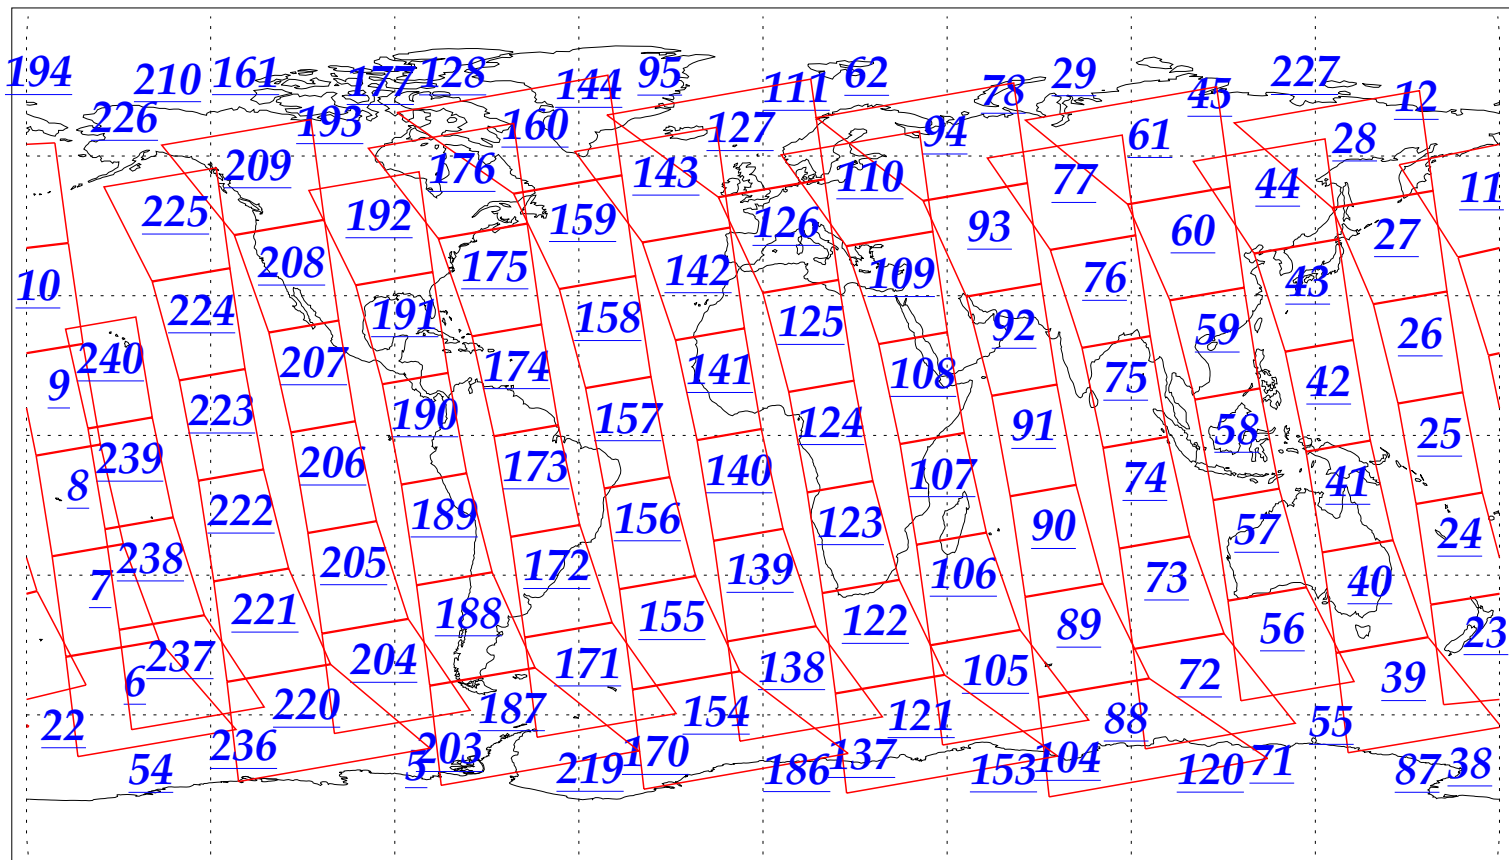

L1B Availability  
AMSU Granules: 240  
HSB Granules: 240  
AIRS Granules: 240

20 Dec 2002  
DoY 354  
Aqua Day 230  
Granules: 1 to 120

Granules: 121 to 240

Legend: AMSU Available, HSB Available, AIRS Available

L1B Availability  
AMSU Granules: 240  
HSB Granules: 240  
AIRS Granules: 240

20 Dec 2002  
DoY 354  
Aqua Day 230

Ascending Granules

Descending Granules

Legend: AMSU Available, HSB Available, AIRS Available

L1B Availability  
AMSU Granules: 240  
HSB Granules: 240  
AIRS Granules: 240

20 Dec 2002  
DoY 354  
Aqua Day 230

Northern Hemisphere Granules

Southern Hemisphere Granules

Legend: AMSU Available, HSB Available, **AIRS Available**