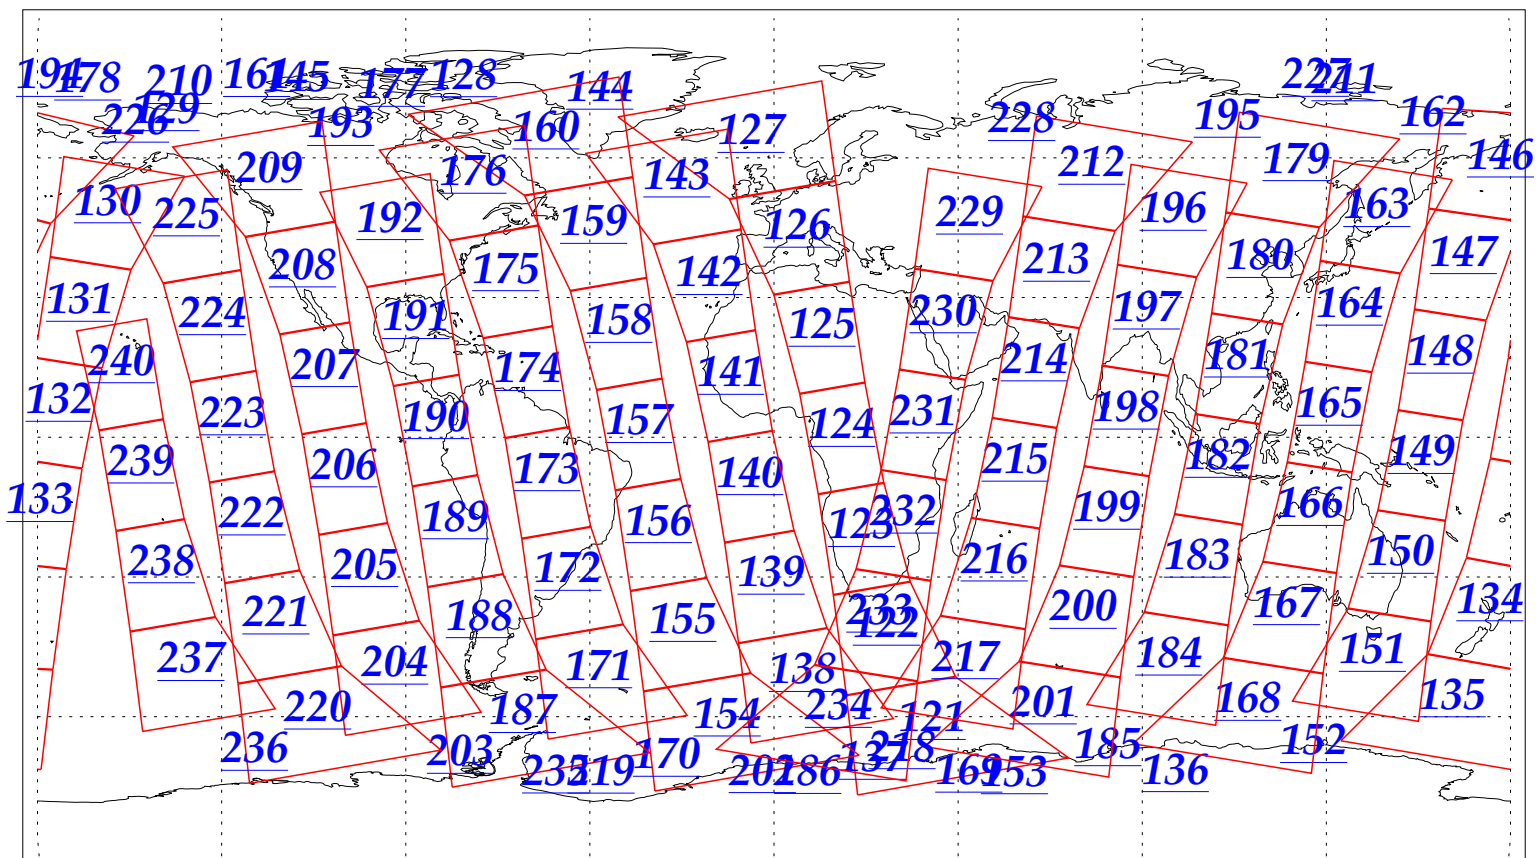

L1B Availability  
AMSU Granules: 240  
HSB Granules: 240  
AIRS Granules: 240

20 Dec 2002  
DoY 354  
Aqua Day 230  
Granules: 1 to 120

Granules: 121 to 240

Legend: AMSU Available, HSB Available, AIRS Available

L1B Availability  
AMSU Granules: 240  
HSB Granules: 240  
AIRS Granules: 240

20 Dec 2002  
DoY 354  
Aqua Day 230

Ascending Granules

Descending Granules

Legend: AMSU Available, HSB Available, AIRS Available

L1B Availability  
AMSU Granules: 240  
HSB Granules: 240  
AIRS Granules: 240

20 Dec 2002  
DoY 354  
Aqua Day 230

Northern Hemisphere Granules

Southern Hemisphere Granules

Legend: AMSU Available, HSB Available, **AIRS Available**