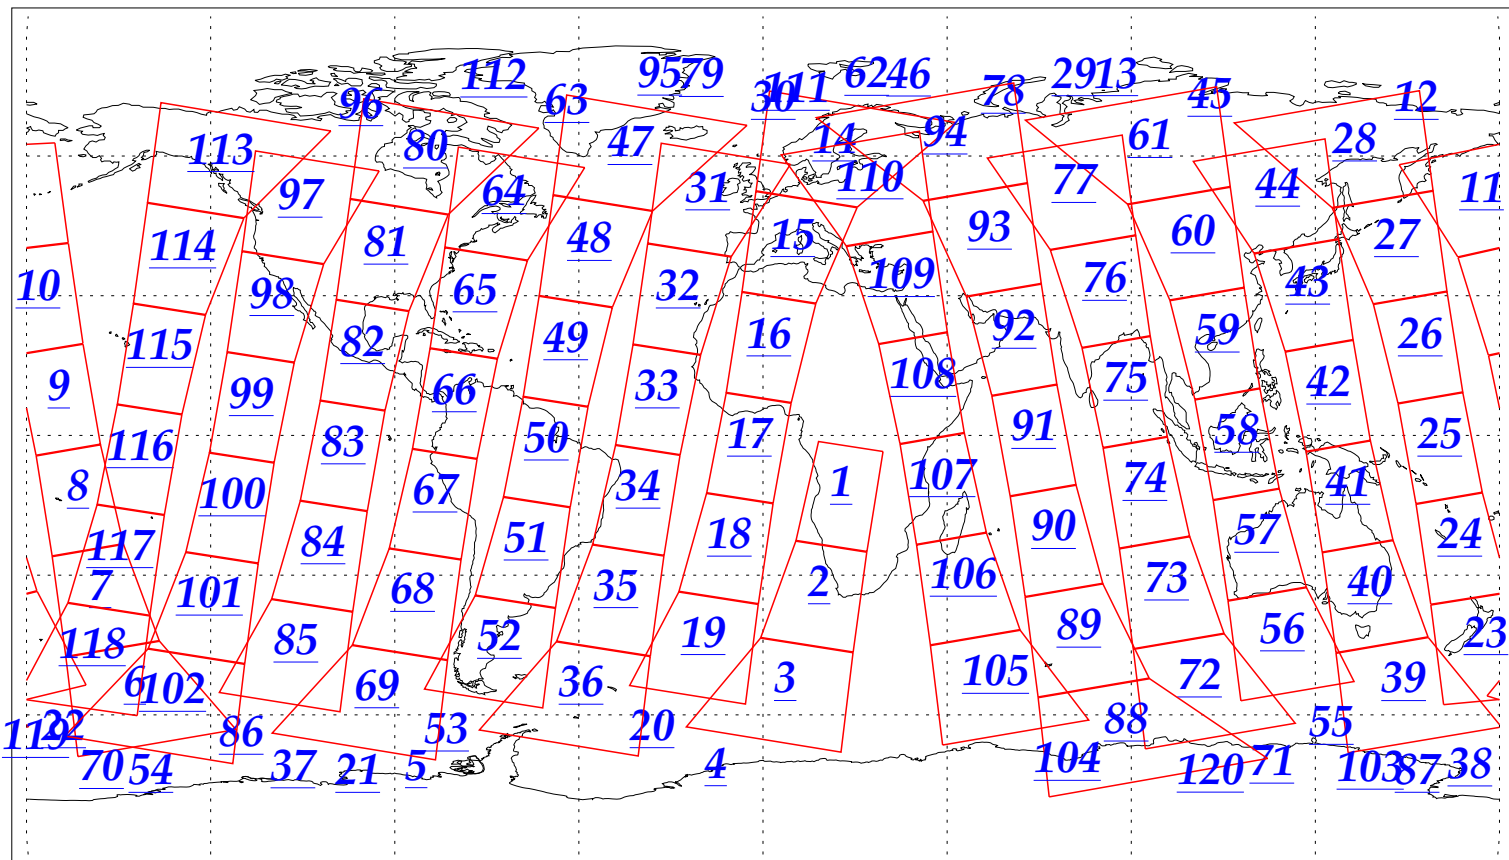

L1B Availability  
AMSU Granules: 240  
HSB Granules: 240  
AIRS Granules: 240

20 Dec 2002  
DoY 354  
Aqua Day 230  
Granules: 1 to 120

Granules: 121 to 240

Legend: AMSU Available, HSB Available, AIRS Available

L1B Availability  
AMSU Granules: 240  
HSB Granules: 240  
AIRS Granules: 240

20 Dec 2002  
DoY 354  
Aqua Day 230

Ascending Granules

Descending Granules

Legend: AMSU Available, HSB Available, AIRS Available

L1B Availability  
AMSU Granules: 240  
HSB Granules: 240  
AIRS Granules: 240

20 Dec 2002  
DoY 354  
Aqua Day 230

Northern Hemisphere Granules

Southern Hemisphere Granules

Legend: AMSU Available, HSB Available, **AIRS Available**