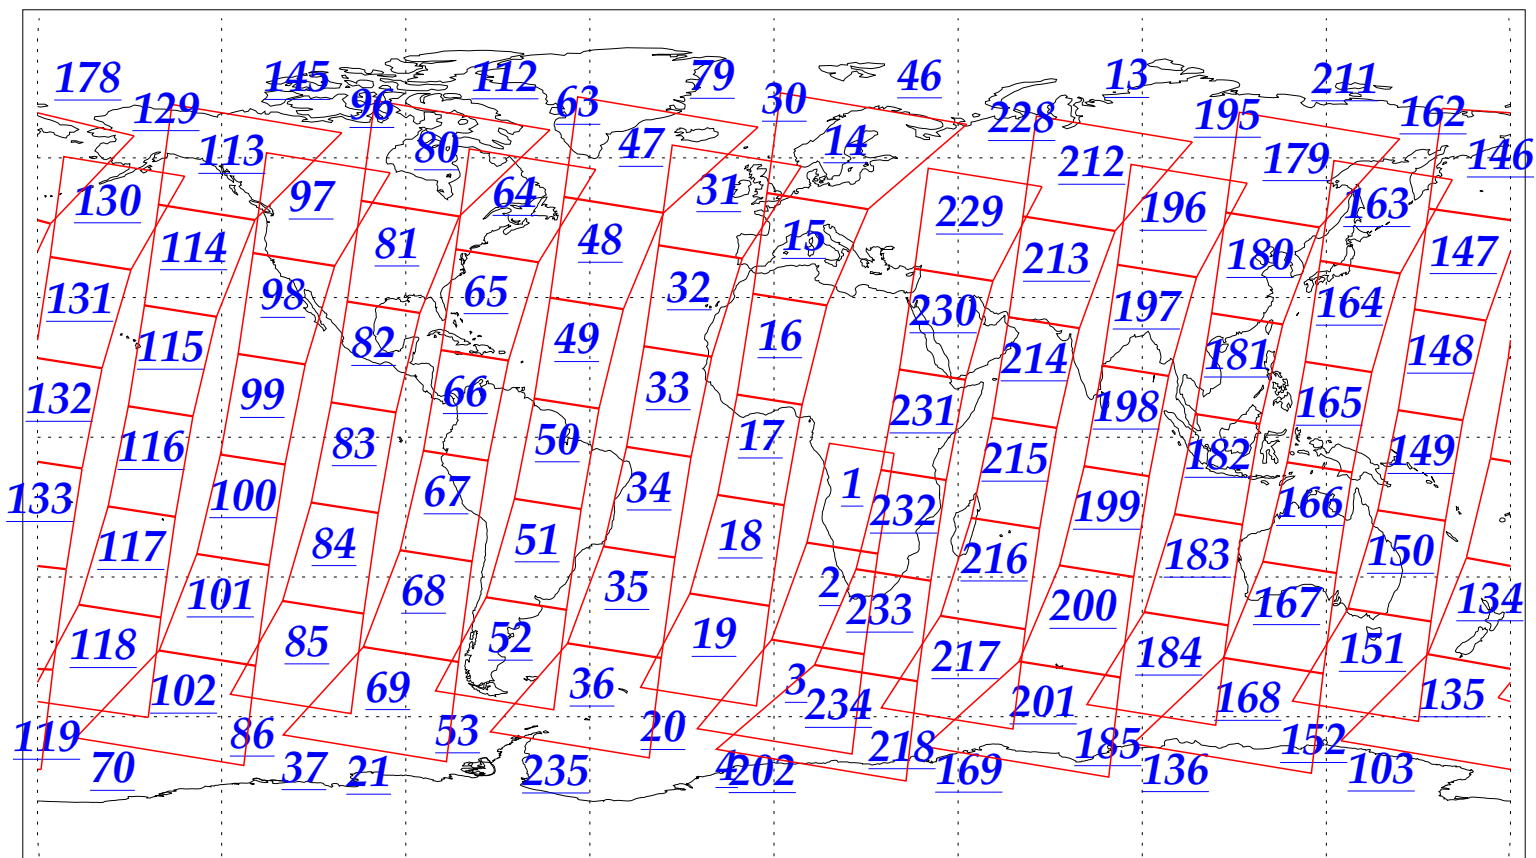

L1B Availability  
AMSU Granules: 240  
HSB Granules: 240  
AIRS Granules: 240

20 Dec 2002  
DoY 354  
Aqua Day 230  
Granules: 1 to 120

Granules: 121 to 240

Legend: AMSU Available, HSB Available, AIRS Available

L1B Availability  
AMSU Granules: 240  
HSB Granules: 240  
AIRS Granules: 240

20 Dec 2002  
DoY 354  
Aqua Day 230

Ascending Granules

Descending Granules

Legend: AMSU Available, HSB Available, AIRS Available

L1B Availability  
AMSU Granules: 240  
HSB Granules: 240  
AIRS Granules: 240

20 Dec 2002  
DoY 354  
Aqua Day 230

Northern Hemisphere Granules

Southern Hemisphere Granules

Legend: AMSU Available, HSB Available, **AIRS Available**