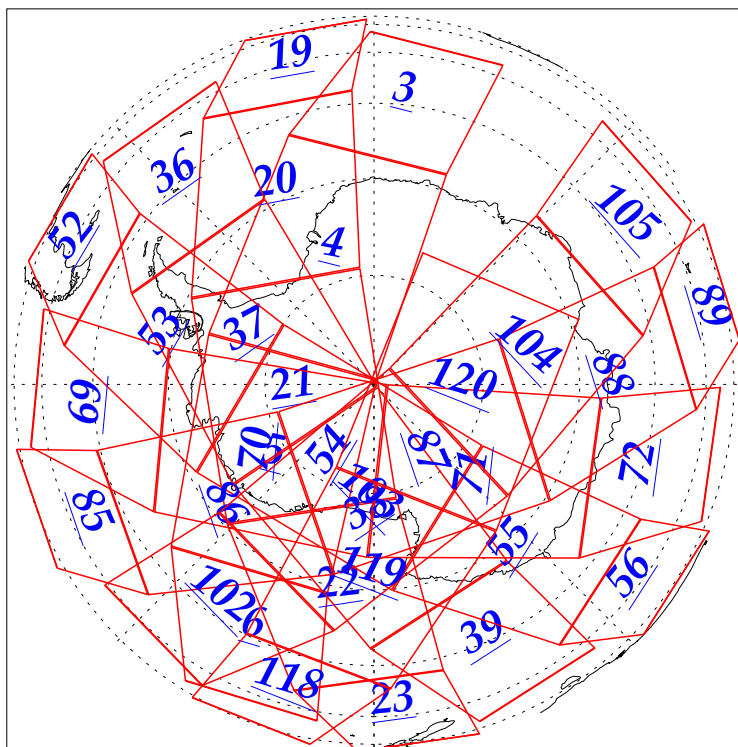

L1B Availability  
AMSU Granules: 240  
HSB Granules: 240  
AIRS Granules: 240

20 Dec 2002  
DoY 354  
Aqua Day 230  
Granules: 1 to 120

Granules: 121 to 240

Legend: AMSU Available, HSB Available, AIRS Available

L1B Availability  
AMSU Granules: 240  
HSB Granules: 240  
AIRS Granules: 240

20 Dec 2002  
DoY 354  
Aqua Day 230

Ascending Granules

Descending Granules

Legend: AMSU Available, HSB Available, AIRS Available

L1B Availability  
AMSU Granules: 240  
HSB Granules: 240  
AIRS Granules: 240

20 Dec 2002  
DoY 354  
Aqua Day 230

Northern Hemisphere Granules

Southern Hemisphere Granules

Legend: AMSU Available, HSB Available, **AIRS Available**