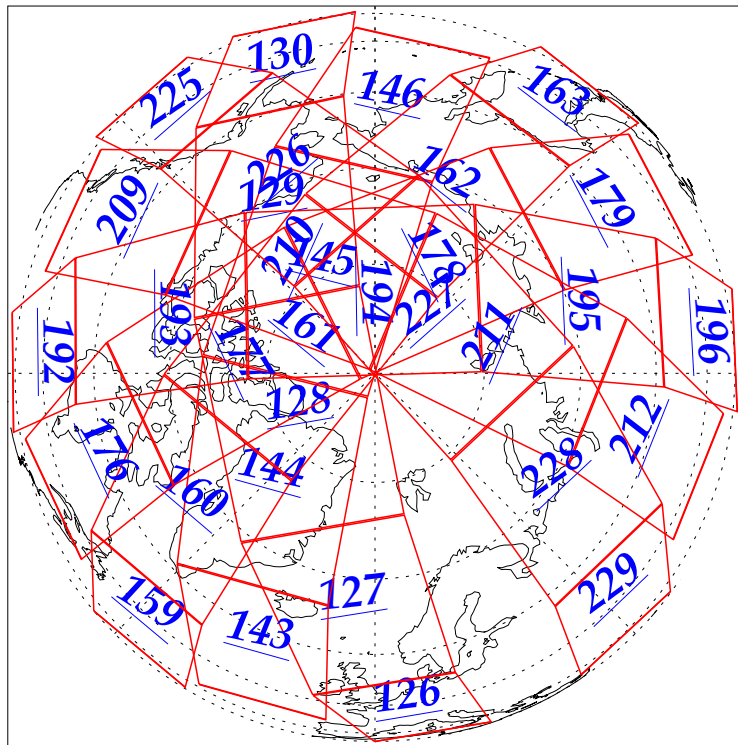

L1B Availability  
AMSU Granules: 240  
HSB Granules: 240  
AIRS Granules: 240

20 Dec 2002  
DoY 354  
Aqua Day 230  
Granules: 1 to 120

Granules: 121 to 240

Legend: AMSU Available, HSB Available, AIRS Available

L1B Availability  
AMSU Granules: 240  
HSB Granules: 240  
AIRS Granules: 240

20 Dec 2002  
DoY 354  
Aqua Day 230

Ascending Granules

Descending Granules

Legend: AMSU Available, HSB Available, AIRS Available

L1B Availability  
AMSU Granules: 240  
HSB Granules: 240  
AIRS Granules: 240

20 Dec 2002  
DoY 354  
Aqua Day 230

Northern Hemisphere Granules

Southern Hemisphere Granules

Legend: AMSU Available, HSB Available, **AIRS Available**