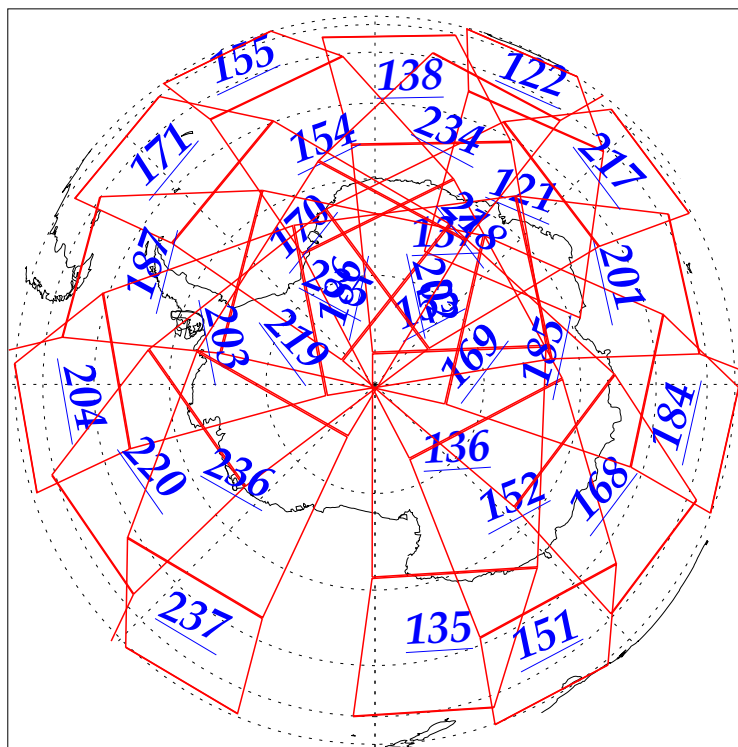

L1B Availability  
AMSU Granules: 240  
HSB Granules: 240  
AIRS Granules: 240

20 Dec 2002  
DoY 354  
Aqua Day 230  
Granules: 1 to 120

Granules: 121 to 240

Legend: AMSU Available, HSB Available, AIRS Available

L1B Availability  
AMSU Granules: 240  
HSB Granules: 240  
AIRS Granules: 240

20 Dec 2002  
DoY 354  
Aqua Day 230

Ascending Granules

Descending Granules

Legend: AMSU Available, HSB Available, AIRS Available

L1B Availability  
AMSU Granules: 240  
HSB Granules: 240  
AIRS Granules: 240

20 Dec 2002  
DoY 354  
Aqua Day 230

Northern Hemisphere Granules

Southern Hemisphere Granules

Legend: AMSU Available, HSB Available, **AIRS Available**