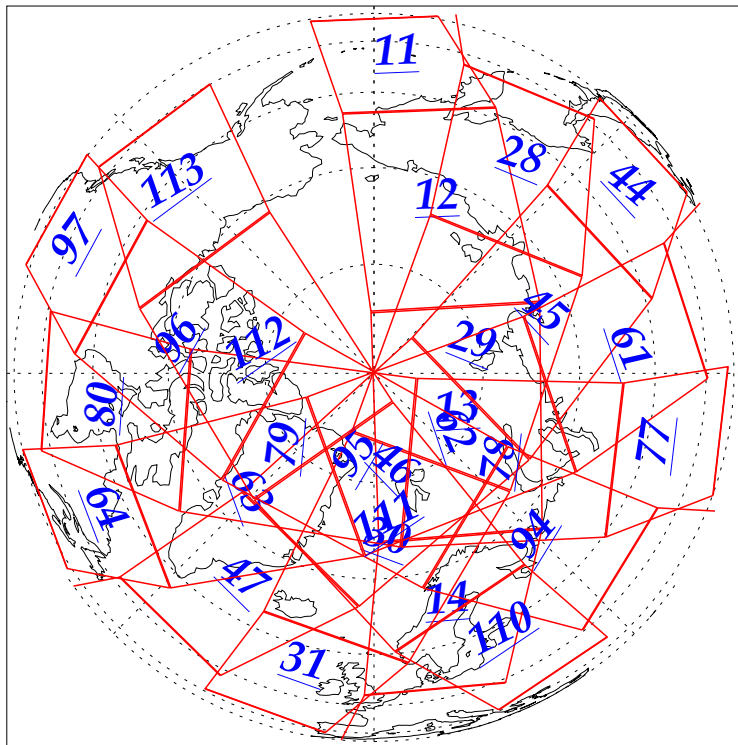

L1B Availability  
AMSU Granules: 240  
HSB Granules: 240  
AIRS Granules: 240

20 Dec 2002  
DoY 354  
Aqua Day 230  
Granules: 1 to 120

Granules: 121 to 240

Legend: AMSU Available, HSB Available, AIRS Available

L1B Availability  
AMSU Granules: 240  
HSB Granules: 240  
AIRS Granules: 240

20 Dec 2002  
DoY 354  
Aqua Day 230

Ascending Granules

Descending Granules

Legend: AMSU Available, HSB Available, AIRS Available

L1B Availability  
AMSU Granules: 240  
HSB Granules: 240  
AIRS Granules: 240

20 Dec 2002  
DoY 354  
Aqua Day 230

Northern Hemisphere Granules

Southern Hemisphere Granules

Legend: AMSU Available, HSB Available, **AIRS Available**