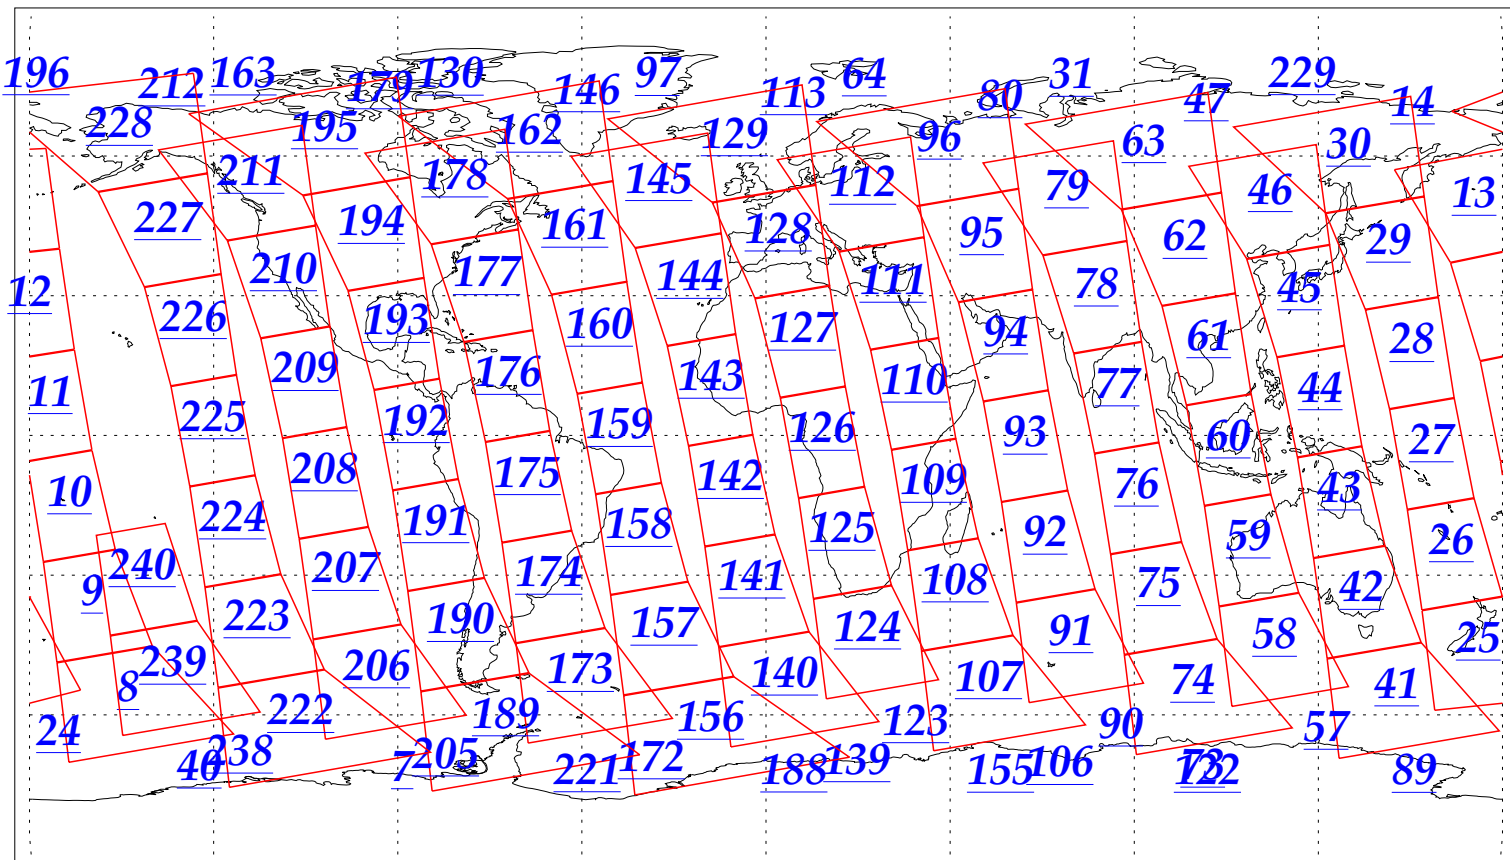

L1B Availability
AMSU Granules: 240
HSB Granules: 240
AIRS Granules: 240

18 Dec 2002
DoY 352
Aqua Day 228
Granules: 1 to 120

Granules: 121 to 240

Legend: AMSU Available, HSB Available, AIRS Available

L1B Availability
AMSU Granules: 240
HSB Granules: 240
AIRS Granules: 240

18 Dec 2002
DoY 352
Aqua Day 228

Ascending Granules

Descending Granules

Legend: AMSU Available, HSB Available, AIRS Available

L1B Availability
 AMSU Granules: 240
 HSB Granules: 240
 AIRS Granules: 240

18 Dec 2002
 DoY 352
 Aqua Day 228

Northern Hemisphere Granules

Southern Hemisphere Granules

Legend: AMSU Available, HSB Available, AIRS Available