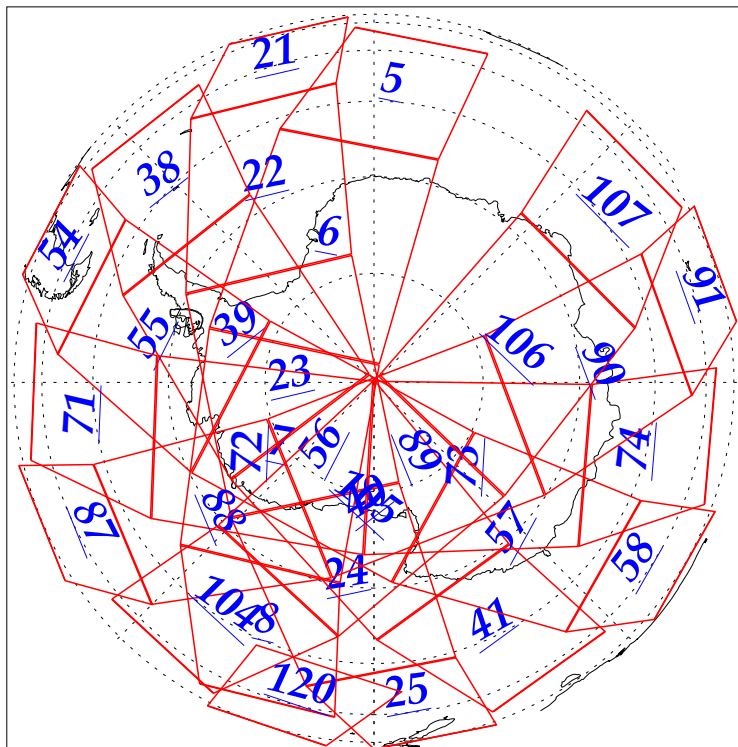

L1B Availability
AMSU Granules: 240
HSB Granules: 240
AIRS Granules: 240

18 Dec 2002
DoY 352
Aqua Day 228
Granules: 1 to 120

Granules: 121 to 240

Legend: AMSU Available, HSB Available, AIRS Available

L1B Availability
AMSU Granules: 240
HSB Granules: 240
AIRS Granules: 240

18 Dec 2002
DoY 352
Aqua Day 228

Ascending Granules

Descending Granules

Legend: AMSU Available, HSB Available, AIRS Available

L1B Availability
 AMSU Granules: 240
 HSB Granules: 240
 AIRS Granules: 240

18 Dec 2002
 DoY 352
 Aqua Day 228

Northern Hemisphere Granules

Southern Hemisphere Granules

Legend: AMSU Available, HSB Available, AIRS Available