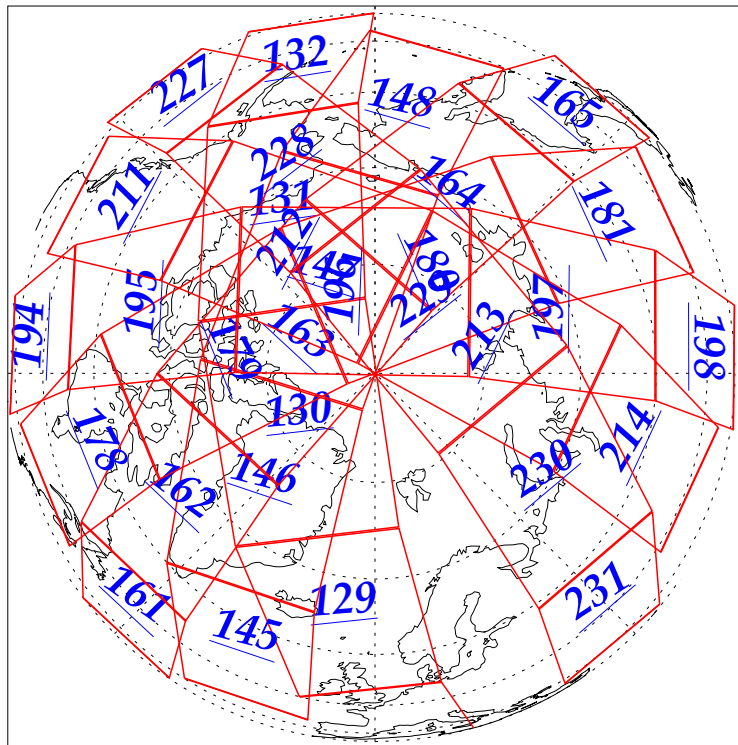

L1B Availability
AMSU Granules: 240
HSB Granules: 240
AIRS Granules: 240

18 Dec 2002
DoY 352
Aqua Day 228
Granules: 1 to 120

Granules: 121 to 240

Legend: AMSU Available, HSB Available, AIRS Available

L1B Availability
AMSU Granules: 240
HSB Granules: 240
AIRS Granules: 240

18 Dec 2002
DoY 352
Aqua Day 228

Ascending Granules

Descending Granules

Legend: AMSU Available, HSB Available, AIRS Available

L1B Availability
 AMSU Granules: 240
 HSB Granules: 240
 AIRS Granules: 240

18 Dec 2002
 DoY 352
 Aqua Day 228

Northern Hemisphere Granules

Southern Hemisphere Granules

Legend: AMSU Available, HSB Available, AIRS Available