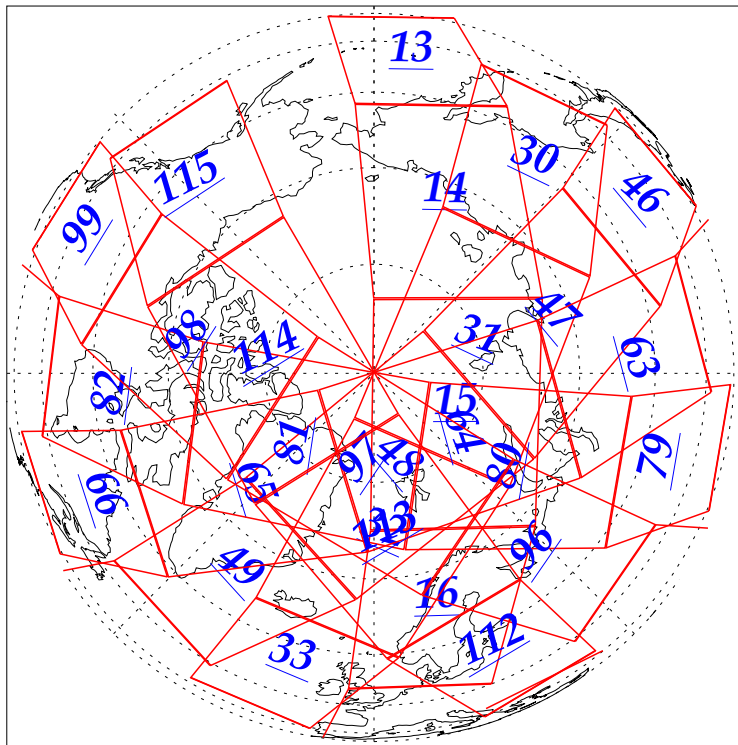

L1B Availability
AMSU Granules: 240
HSB Granules: 240
AIRS Granules: 240

18 Dec 2002
DoY 352
Aqua Day 228
Granules: 1 to 120

Granules: 121 to 240

Legend: AMSU Available, HSB Available, AIRS Available

L1B Availability
AMSU Granules: 240
HSB Granules: 240
AIRS Granules: 240

18 Dec 2002
DoY 352
Aqua Day 228

Ascending Granules

Descending Granules

Legend: AMSU Available, HSB Available, AIRS Available

L1B Availability
 AMSU Granules: 240
 HSB Granules: 240
 AIRS Granules: 240

18 Dec 2002
 DoY 352
 Aqua Day 228

Northern Hemisphere Granules

Southern Hemisphere Granules

Legend: AMSU Available, HSB Available, AIRS Available