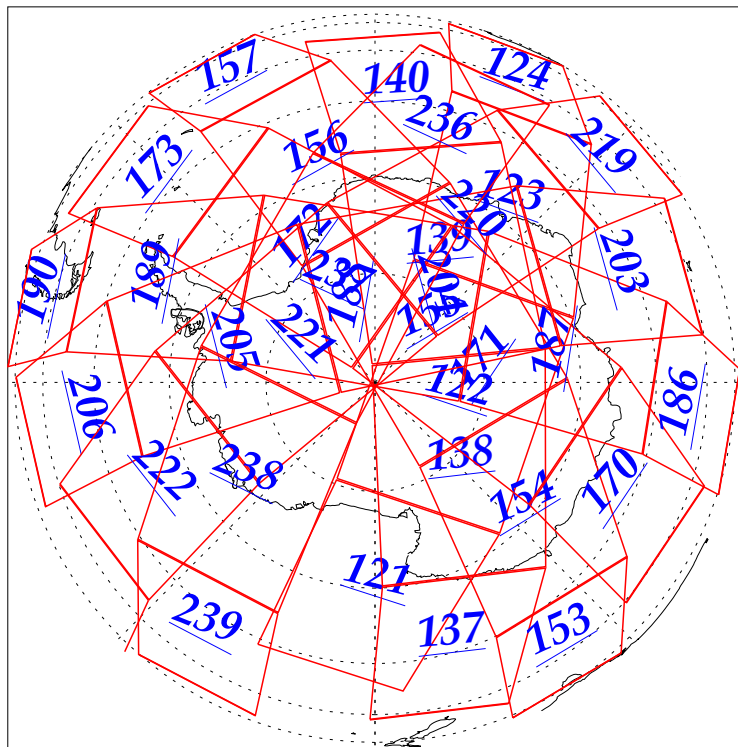

L1B Availability
AMSU Granules: 240
HSB Granules: 240
AIRS Granules: 240

18 Dec 2002
DoY 352
Aqua Day 228
Granules: 1 to 120

Granules: 121 to 240

Legend: AMSU Available, HSB Available, AIRS Available

L1B Availability
AMSU Granules: 240
HSB Granules: 240
AIRS Granules: 240

18 Dec 2002
DoY 352
Aqua Day 228

Ascending Granules

Descending Granules

Legend: AMSU Available, HSB Available, AIRS Available

L1B Availability
 AMSU Granules: 240
 HSB Granules: 240
 AIRS Granules: 240

18 Dec 2002
 DoY 352
 Aqua Day 228

Northern Hemisphere Granules

Southern Hemisphere Granules

Legend: AMSU Available, HSB Available, AIRS Available