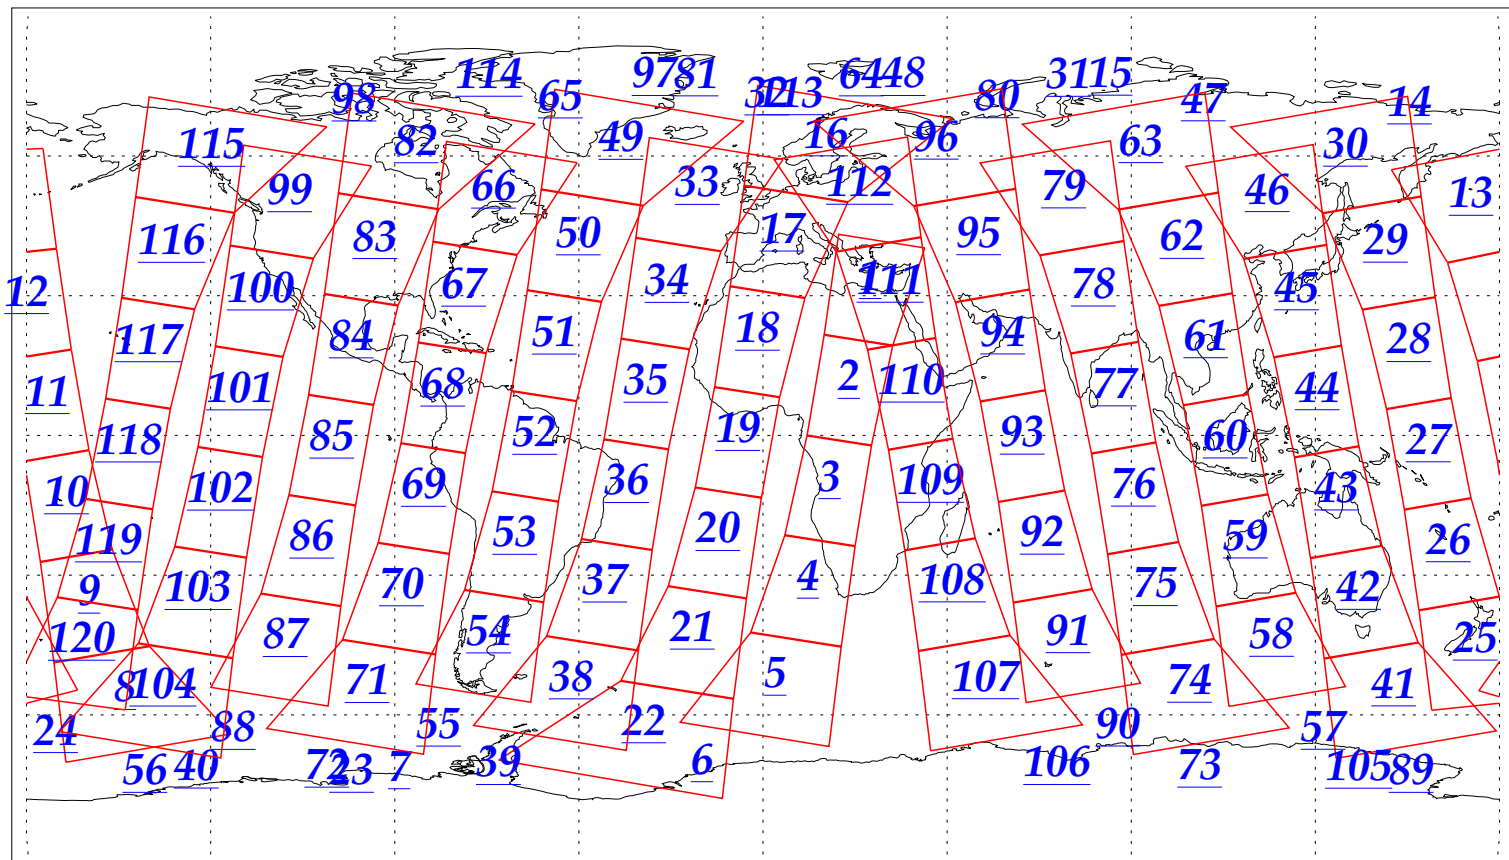

L1B Availability
AMSU Granules: 240
HSB Granules: 240
AIRS Granules: 240

18 Dec 2002
DoY 352
Aqua Day 228
Granules: 1 to 120

Granules: 121 to 240

Legend: AMSU Available, HSB Available, AIRS Available

L1B Availability
AMSU Granules: 240
HSB Granules: 240
AIRS Granules: 240

18 Dec 2002
DoY 352
Aqua Day 228

Ascending Granules

Descending Granules

Legend: AMSU Available, HSB Available, AIRS Available

L1B Availability
 AMSU Granules: 240
 HSB Granules: 240
 AIRS Granules: 240

18 Dec 2002
 DoY 352
 Aqua Day 228

Northern Hemisphere Granules

Southern Hemisphere Granules

Legend: AMSU Available, HSB Available, AIRS Available