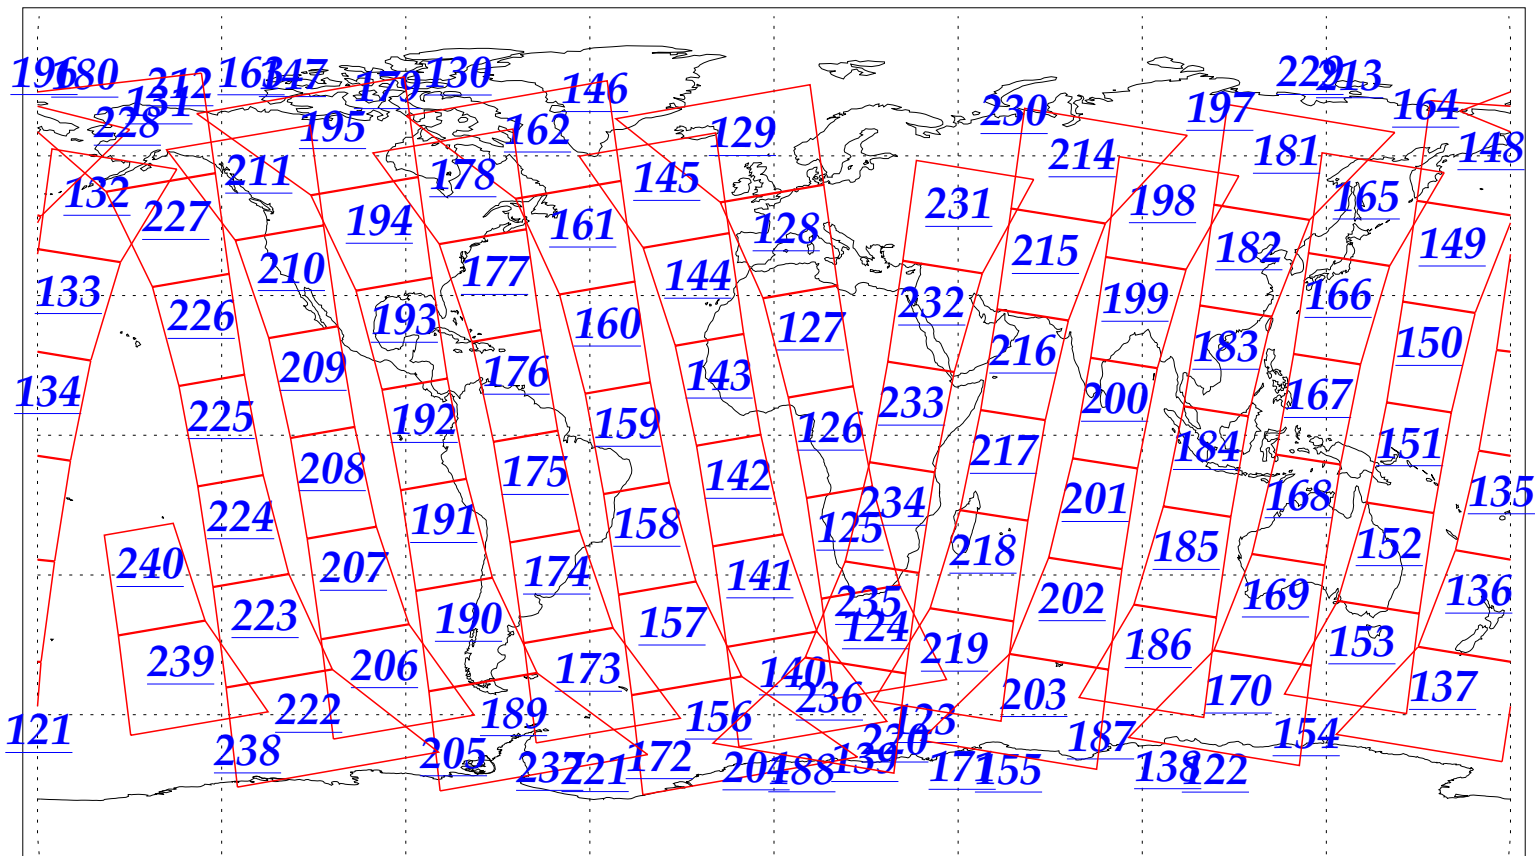

L1B Availability
AMSU Granules: 240
HSB Granules: 240
AIRS Granules: 240

18 Dec 2002
DoY 352
Aqua Day 228
Granules: 1 to 120

Granules: 121 to 240

Legend: AMSU Available, HSB Available, AIRS Available

L1B Availability
AMSU Granules: 240
HSB Granules: 240
AIRS Granules: 240

18 Dec 2002
DoY 352
Aqua Day 228

Ascending Granules

Descending Granules

Legend: AMSU Available, HSB Available, AIRS Available

L1B Availability
 AMSU Granules: 240
 HSB Granules: 240
 AIRS Granules: 240

18 Dec 2002
 DoY 352
 Aqua Day 228

Northern Hemisphere Granules

Southern Hemisphere Granules

Legend: AMSU Available, HSB Available, AIRS Available