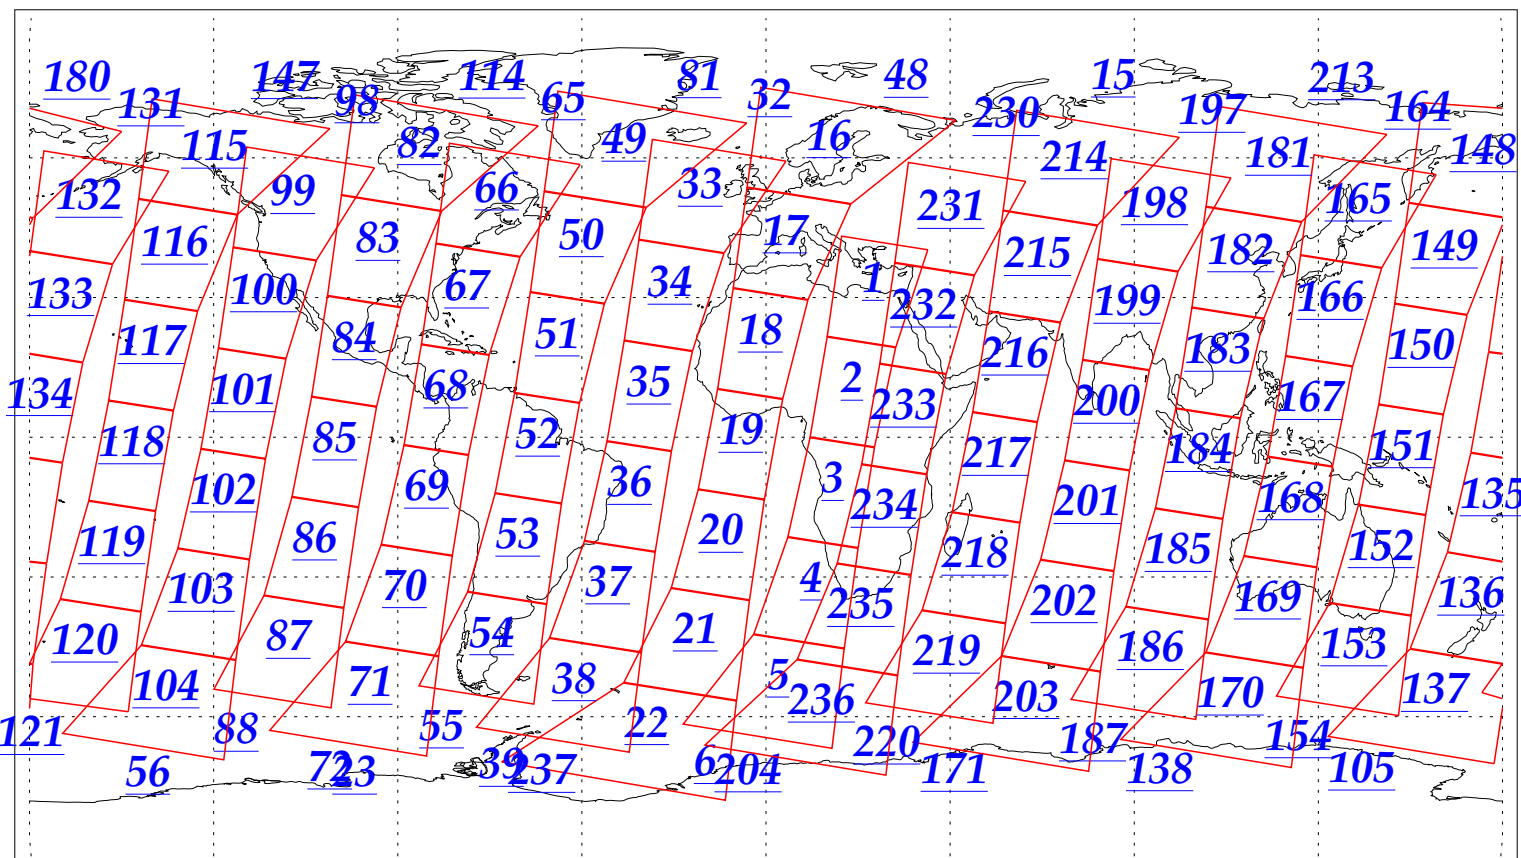

L1B Availability
AMSU Granules: 240
HSB Granules: 240
AIRS Granules: 240

18 Dec 2002
DoY 352
Aqua Day 228
Granules: 1 to 120

Granules: 121 to 240

Legend: AMSU Available, HSB Available, AIRS Available

L1B Availability
AMSU Granules: 240
HSB Granules: 240
AIRS Granules: 240

18 Dec 2002
DoY 352
Aqua Day 228

Ascending Granules

Descending Granules

Legend: AMSU Available, HSB Available, AIRS Available

L1B Availability
 AMSU Granules: 240
 HSB Granules: 240
 AIRS Granules: 240

18 Dec 2002
 DoY 352
 Aqua Day 228

Northern Hemisphere Granules

Southern Hemisphere Granules

Legend: AMSU Available, HSB Available, AIRS Available