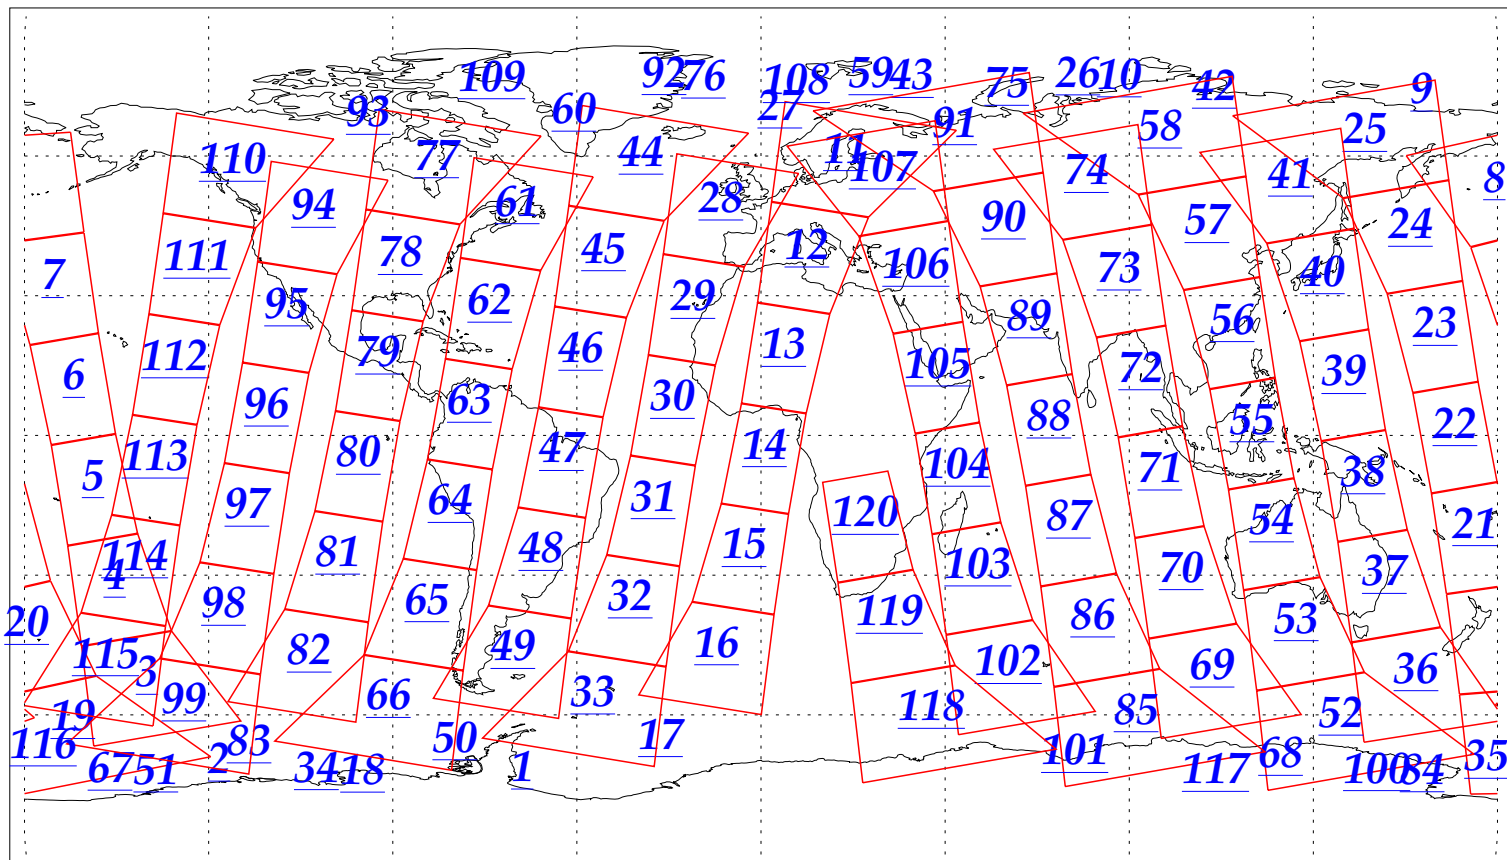

L1B Availability
AMSU Granules: 240
HSB Granules: 240
AIRS Granules: 240

15 Dec 2002
DoY 349
Aqua Day 225
Granules: 1 to 120

Granules: 121 to 240

Legend: AMSU Available, HSB Available, AIRS Available

L1B Availability
AMSU Granules: 240
HSB Granules: 240
AIRS Granules: 240

15 Dec 2002
DoY 349
Aqua Day 225

Ascending Granules

Descending Granules

Legend: AMSU Available, HSB Available, AIRS Available

L1B Availability
 AMSU Granules: 240
 HSB Granules: 240
 AIRS Granules: 240

15 Dec 2002
 DoY 349
 Aqua Day 225

Northern Hemisphere Granules

Southern Hemisphere Granules

Legend: AMSU Available, HSB Available, AIRS Available