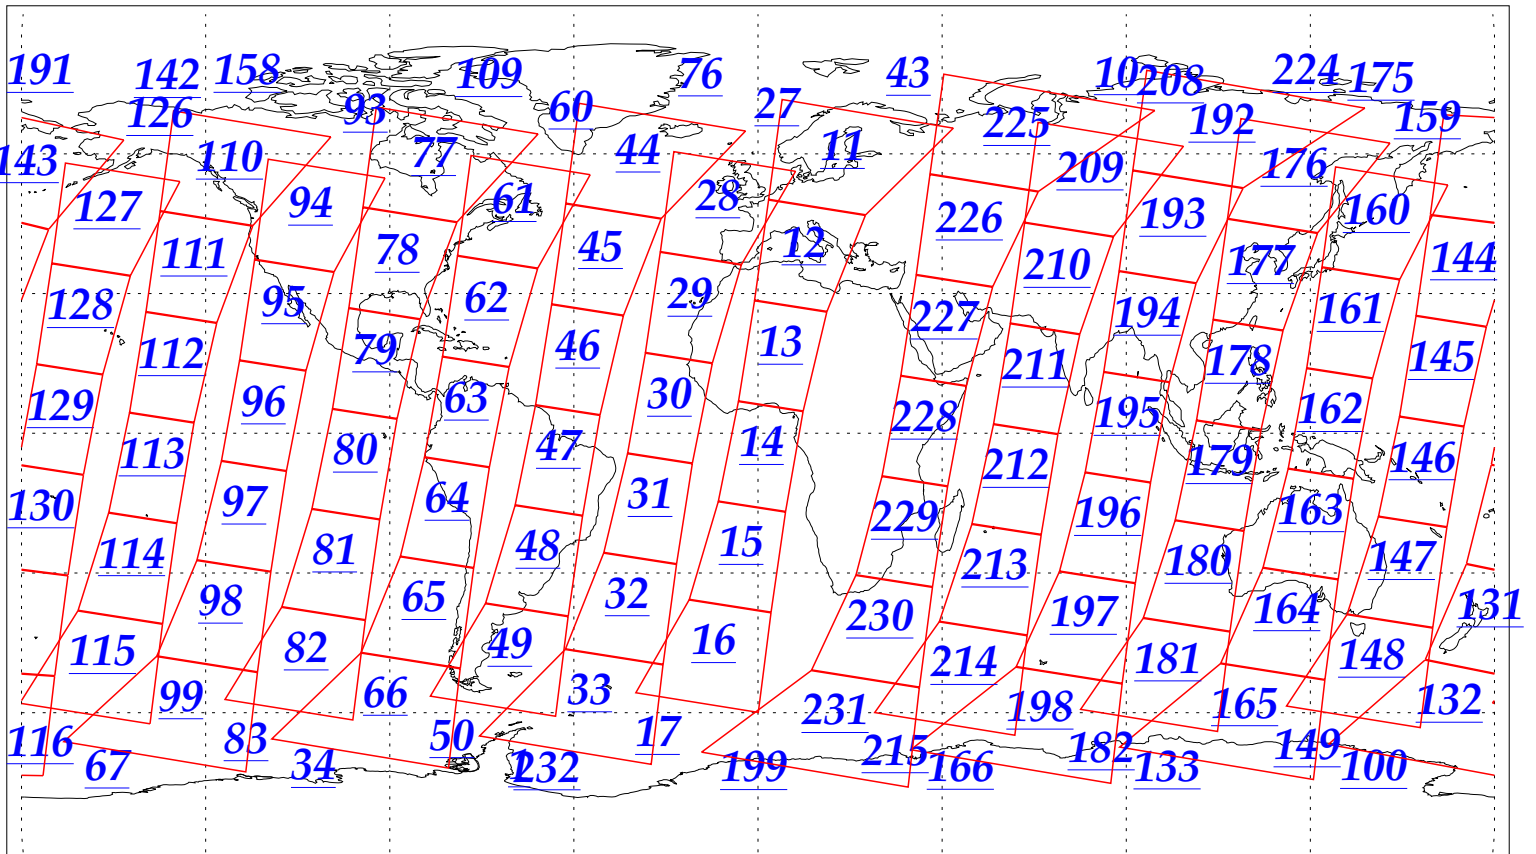

L1B Availability
AMSU Granules: 240
HSB Granules: 240
AIRS Granules: 240

15 Dec 2002
DoY 349
Aqua Day 225
Granules: 1 to 120

Granules: 121 to 240

Legend: AMSU Available, HSB Available, AIRS Available

L1B Availability
AMSU Granules: 240
HSB Granules: 240
AIRS Granules: 240

15 Dec 2002
DoY 349
Aqua Day 225

Ascending Granules

Descending Granules

Legend: AMSU Available, HSB Available, AIRS Available

L1B Availability
 AMSU Granules: 240
 HSB Granules: 240
 AIRS Granules: 240

15 Dec 2002
 DoY 349
 Aqua Day 225

Northern Hemisphere Granules

Southern Hemisphere Granules

Legend: AMSU Available, HSB Available, AIRS Available