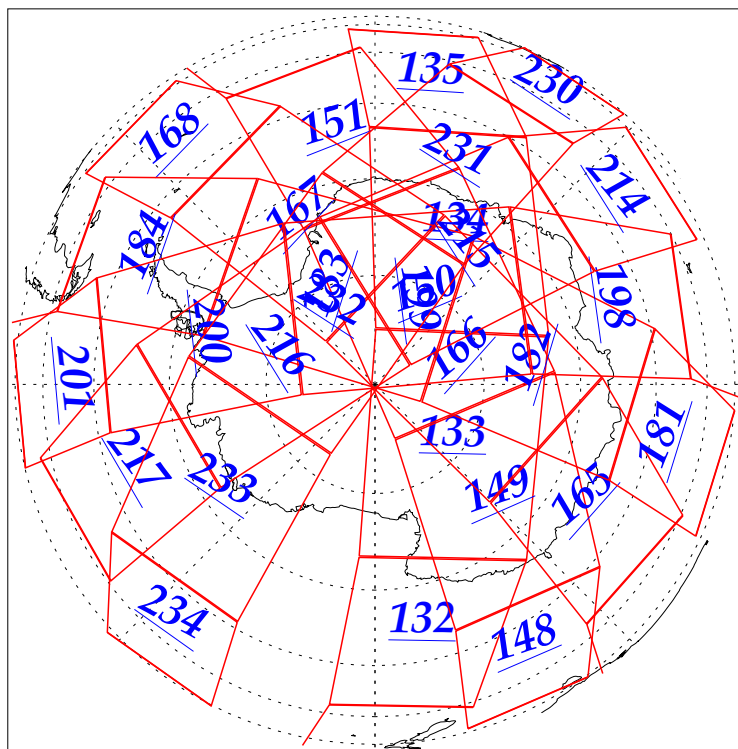

L1B Availability
AMSU Granules: 240
HSB Granules: 240
AIRS Granules: 240

15 Dec 2002
DoY 349
Aqua Day 225
Granules: 1 to 120

Granules: 121 to 240

Legend: AMSU Available, HSB Available, AIRS Available

L1B Availability
AMSU Granules: 240
HSB Granules: 240
AIRS Granules: 240

15 Dec 2002
DoY 349
Aqua Day 225

Ascending Granules

Descending Granules

Legend: AMSU Available, HSB Available, AIRS Available

L1B Availability
 AMSU Granules: 240
 HSB Granules: 240
 AIRS Granules: 240

15 Dec 2002
 DoY 349
 Aqua Day 225

Northern Hemisphere Granules

Southern Hemisphere Granules

Legend: AMSU Available, HSB Available, AIRS Available