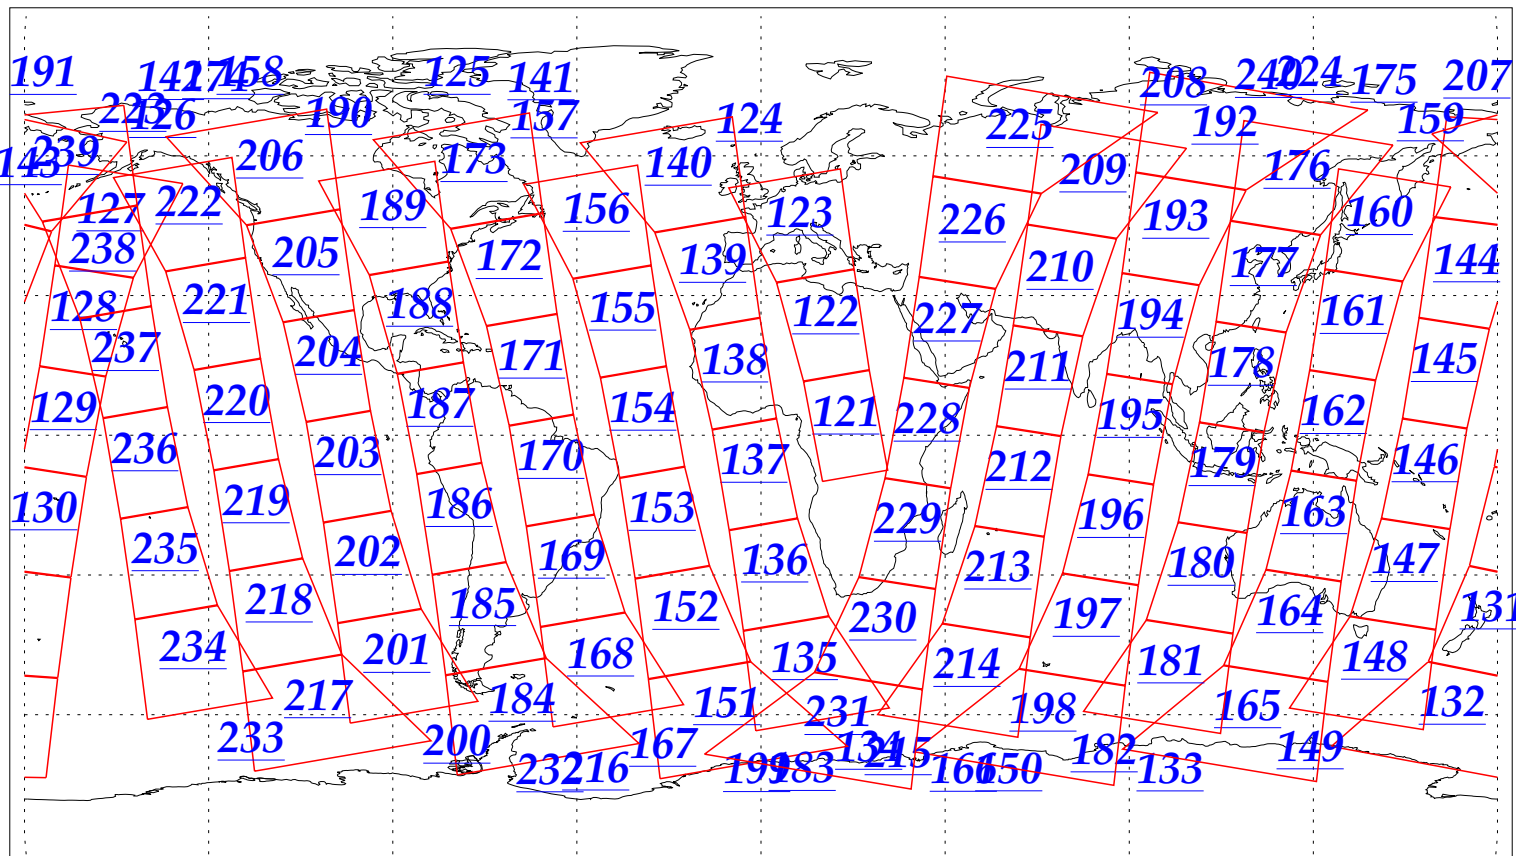

L1B Availability
AMSU Granules: 240
HSB Granules: 240
AIRS Granules: 240

15 Dec 2002
DoY 349
Aqua Day 225
Granules: 1 to 120

Granules: 121 to 240

Legend: AMSU Available, HSB Available, AIRS Available

L1B Availability
AMSU Granules: 240
HSB Granules: 240
AIRS Granules: 240

15 Dec 2002
DoY 349
Aqua Day 225

Ascending Granules

Descending Granules

Legend: AMSU Available, HSB Available, AIRS Available

L1B Availability
 AMSU Granules: 240
 HSB Granules: 240
 AIRS Granules: 240

15 Dec 2002
 DoY 349
 Aqua Day 225

Northern Hemisphere Granules

Southern Hemisphere Granules

Legend: AMSU Available, HSB Available, AIRS Available