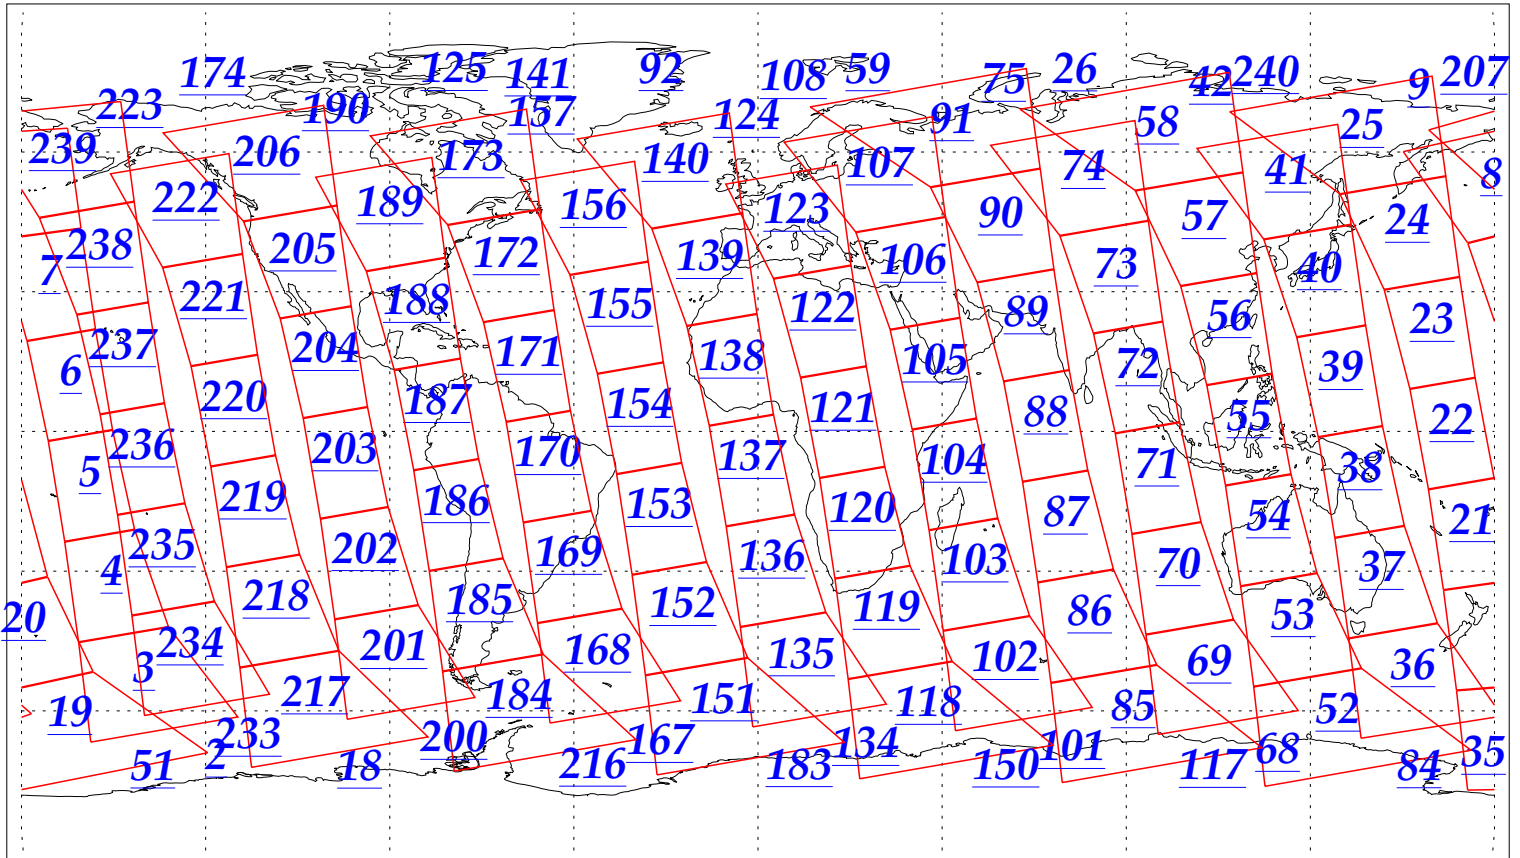

L1B Availability
AMSU Granules: 240
HSB Granules: 240
AIRS Granules: 240

15 Dec 2002
DoY 349
Aqua Day 225
Granules: 1 to 120

Granules: 121 to 240

Legend: AMSU Available, HSB Available, AIRS Available

L1B Availability
AMSU Granules: 240
HSB Granules: 240
AIRS Granules: 240

15 Dec 2002
DoY 349
Aqua Day 225

Ascending Granules

Descending Granules

Legend: AMSU Available, HSB Available, AIRS Available

L1B Availability
 AMSU Granules: 240
 HSB Granules: 240
 AIRS Granules: 240

15 Dec 2002
 DoY 349
 Aqua Day 225

Northern Hemisphere Granules

Southern Hemisphere Granules

Legend: AMSU Available, HSB Available, AIRS Available