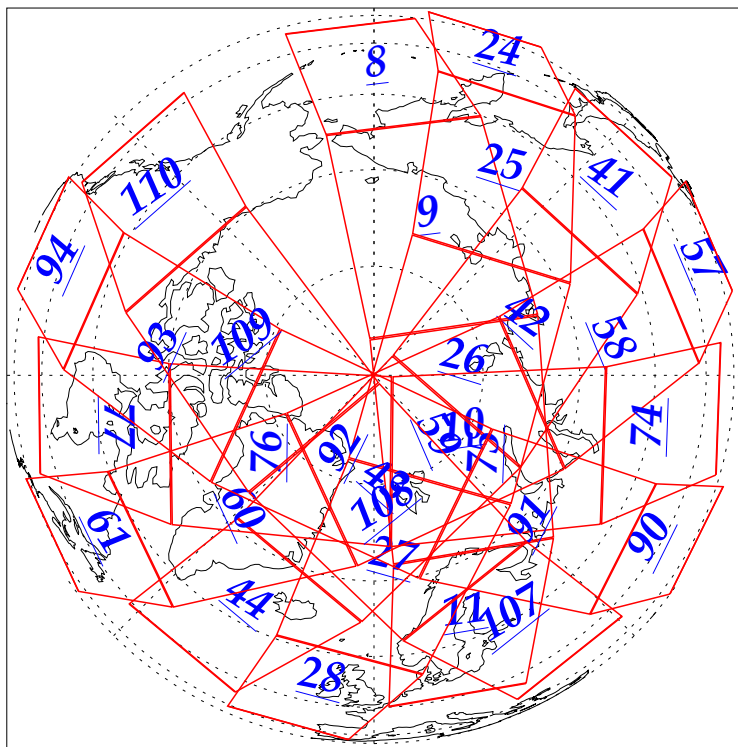

L1B Availability
AMSU Granules: 240
HSB Granules: 240
AIRS Granules: 240

15 Dec 2002
DoY 349
Aqua Day 225
Granules: 1 to 120

Granules: 121 to 240

Legend: AMSU Available, HSB Available, AIRS Available

L1B Availability
AMSU Granules: 240
HSB Granules: 240
AIRS Granules: 240

15 Dec 2002
DoY 349
Aqua Day 225

Ascending Granules

Descending Granules

Legend: AMSU Available, HSB Available, AIRS Available

L1B Availability
 AMSU Granules: 240
 HSB Granules: 240
 AIRS Granules: 240

15 Dec 2002
 DoY 349
 Aqua Day 225

Northern Hemisphere Granules

Southern Hemisphere Granules

Legend: AMSU Available, HSB Available, AIRS Available