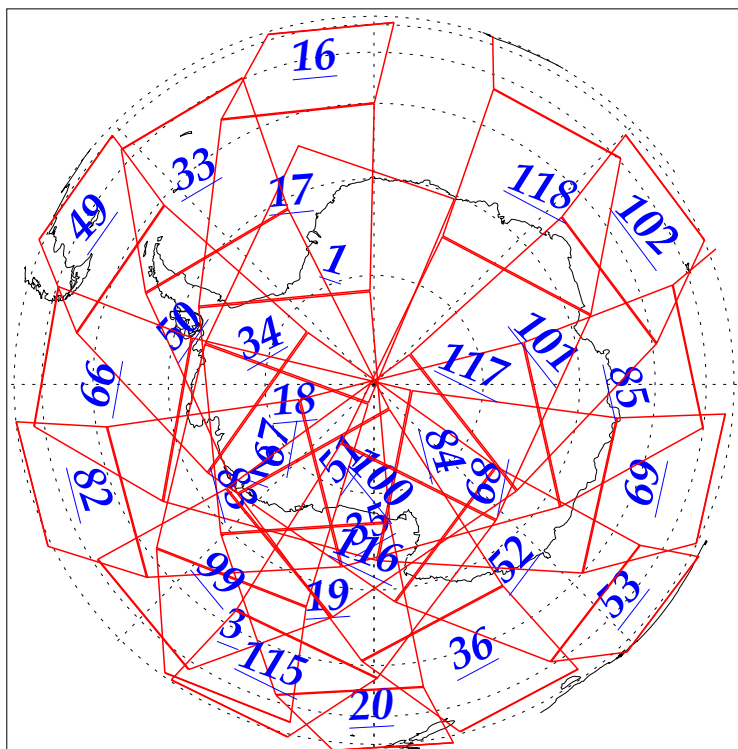

L1B Availability
AMSU Granules: 240
HSB Granules: 240
AIRS Granules: 240

15 Dec 2002
DoY 349
Aqua Day 225
Granules: 1 to 120

Granules: 121 to 240

Legend: AMSU Available, HSB Available, AIRS Available

L1B Availability
AMSU Granules: 240
HSB Granules: 240
AIRS Granules: 240

15 Dec 2002
DoY 349
Aqua Day 225

Ascending Granules

Descending Granules

Legend: AMSU Available, HSB Available, AIRS Available

L1B Availability
 AMSU Granules: 240
 HSB Granules: 240
 AIRS Granules: 240

15 Dec 2002
 DoY 349
 Aqua Day 225

Northern Hemisphere Granules

Southern Hemisphere Granules

Legend: AMSU Available, HSB Available, AIRS Available