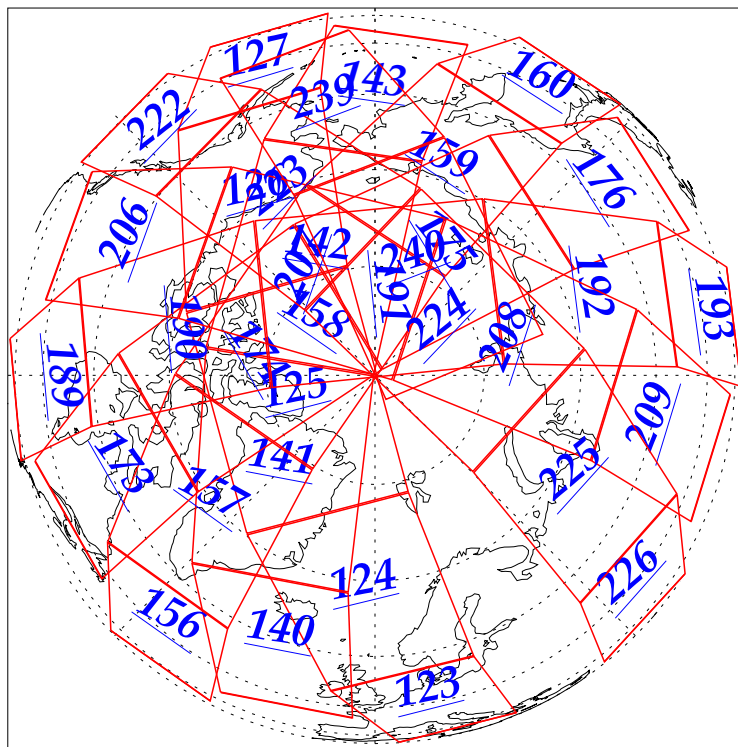

L1B Availability
AMSU Granules: 240
HSB Granules: 240
AIRS Granules: 240

15 Dec 2002
DoY 349
Aqua Day 225
Granules: 1 to 120

Granules: 121 to 240

Legend: AMSU Available, HSB Available, AIRS Available

L1B Availability
AMSU Granules: 240
HSB Granules: 240
AIRS Granules: 240

15 Dec 2002
DoY 349
Aqua Day 225

Ascending Granules

Descending Granules

Legend: AMSU Available, HSB Available, AIRS Available

L1B Availability
 AMSU Granules: 240
 HSB Granules: 240
 AIRS Granules: 240

15 Dec 2002
 DoY 349
 Aqua Day 225

Northern Hemisphere Granules

Southern Hemisphere Granules

Legend: AMSU Available, HSB Available, AIRS Available