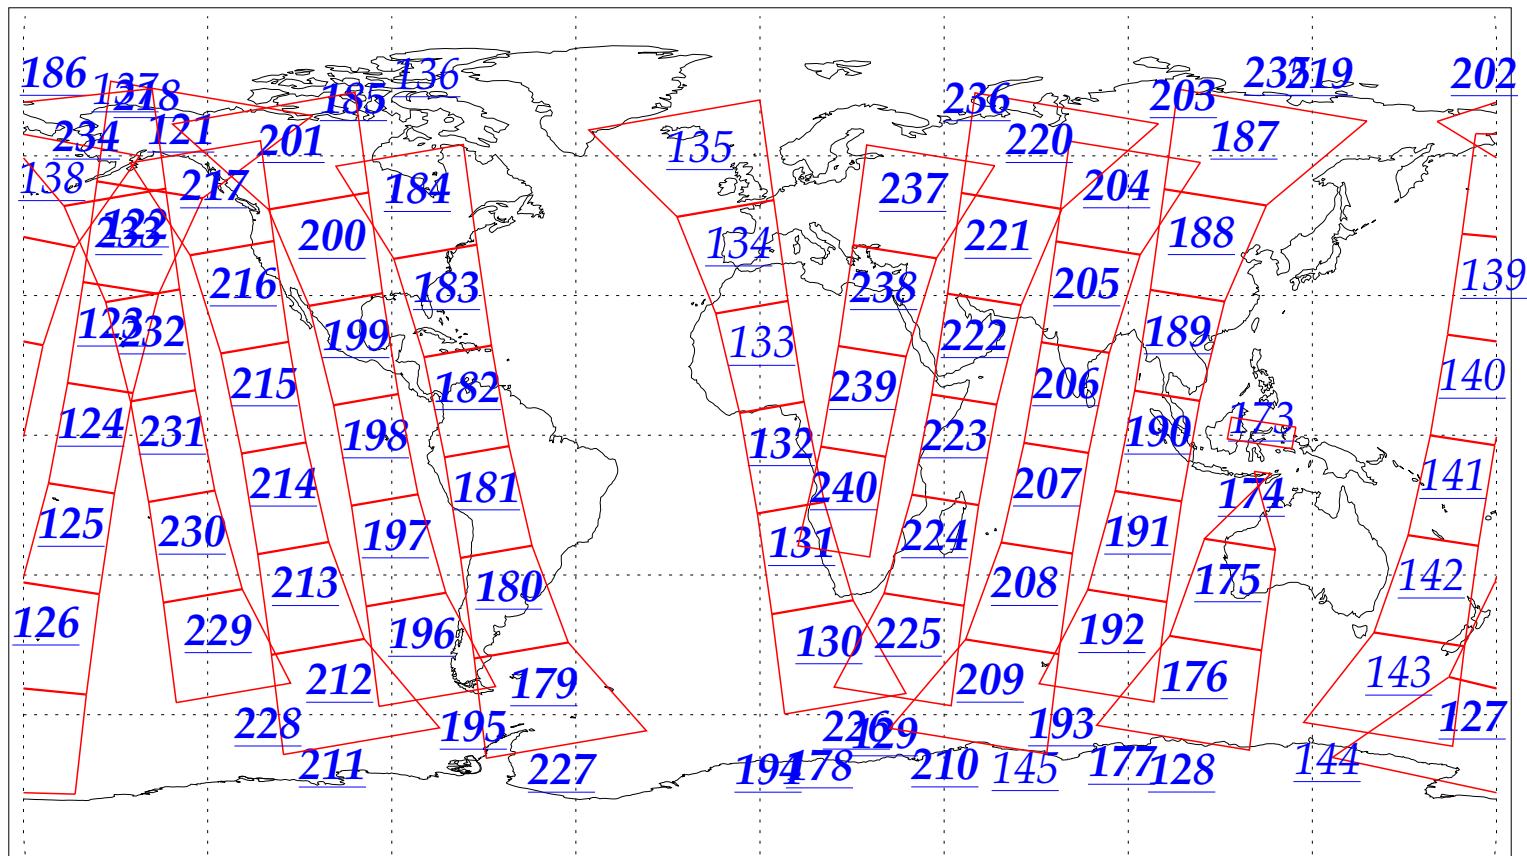

L1B Availability
AMSU Granules: 213
HSB Granules: 213
AIRS Granules: 199

12 Dec 2002
DoY 346
Aqua Day 222
Granules: 1 to 120

Granules: 121 to 240

Legend: AMSU Available, HSB Available, AIRS Available

L1B Availability
AMSU Granules: 213
HSB Granules: 213
AIRS Granules: 199

12 Dec 2002
DoY 346
Aqua Day 222

Ascending Granules

Descending Granules

Legend: AMSU Available, HSB Available, AIRS Available

L1B Availability
 AMSU Granules: 213
 HSB Granules: 213
 AIRS Granules: 199

12 Dec 2002
 DoY 346
 Aqua Day 222

Northern Hemisphere Granules

Southern Hemisphere Granules

Legend: AMSU Available, HSB Available, AIRS Available