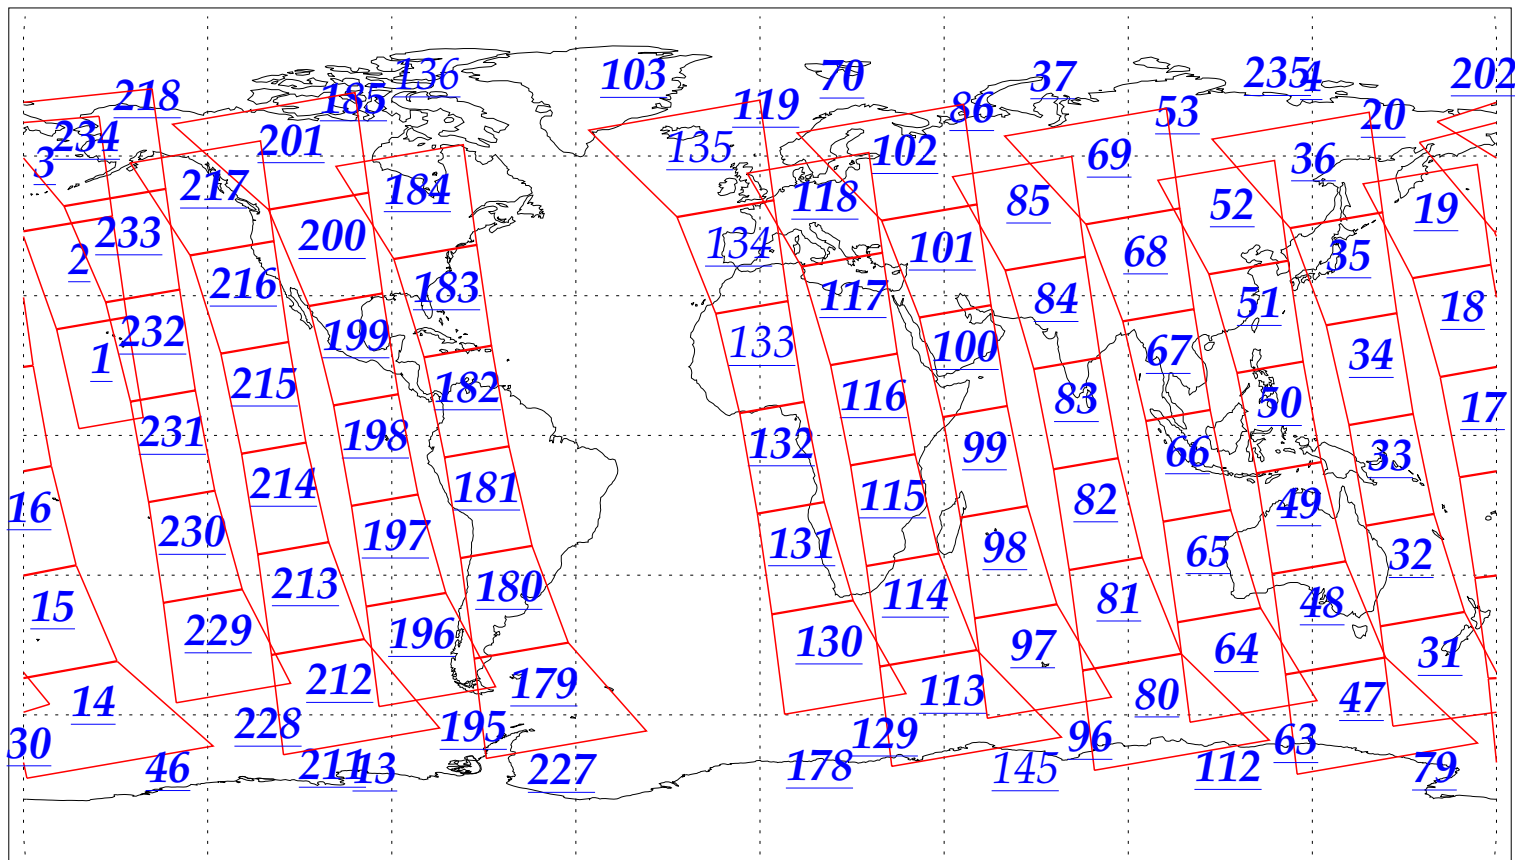

L1B Availability
AMSU Granules: 213
HSB Granules: 213
AIRS Granules: 199

12 Dec 2002
DoY 346
Aqua Day 222
Granules: 1 to 120

Granules: 121 to 240

Legend: AMSU Available, HSB Available, AIRS Available

L1B Availability
AMSU Granules: 213
HSB Granules: 213
AIRS Granules: 199

12 Dec 2002
DoY 346
Aqua Day 222

Ascending Granules

Descending Granules

Legend: AMSU Available, HSB Available, AIRS Available

L1B Availability
 AMSU Granules: 213
 HSB Granules: 213
 AIRS Granules: 199

12 Dec 2002
 DoY 346
 Aqua Day 222

Northern Hemisphere Granules

Southern Hemisphere Granules

Legend: AMSU Available, HSB Available, AIRS Available