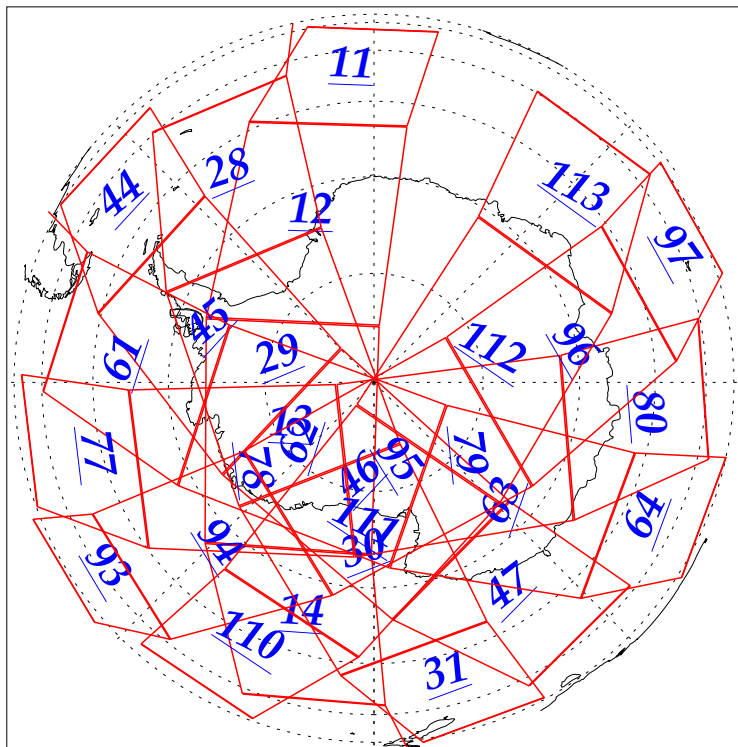

L1B Availability
AMSU Granules: 213
HSB Granules: 213
AIRS Granules: 199

12 Dec 2002
DoY 346
Aqua Day 222
Granules: 1 to 120

Granules: 121 to 240

Legend: AMSU Available, HSB Available, AIRS Available

L1B Availability
AMSU Granules: 213
HSB Granules: 213
AIRS Granules: 199

12 Dec 2002
DoY 346
Aqua Day 222

Ascending Granules

Descending Granules

Legend: AMSU Available, HSB Available, AIRS Available

L1B Availability
 AMSU Granules: 213
 HSB Granules: 213
 AIRS Granules: 199

12 Dec 2002
 DoY 346
 Aqua Day 222

Northern Hemisphere Granules

Southern Hemisphere Granules

Legend: AMSU Available, HSB Available, AIRS Available