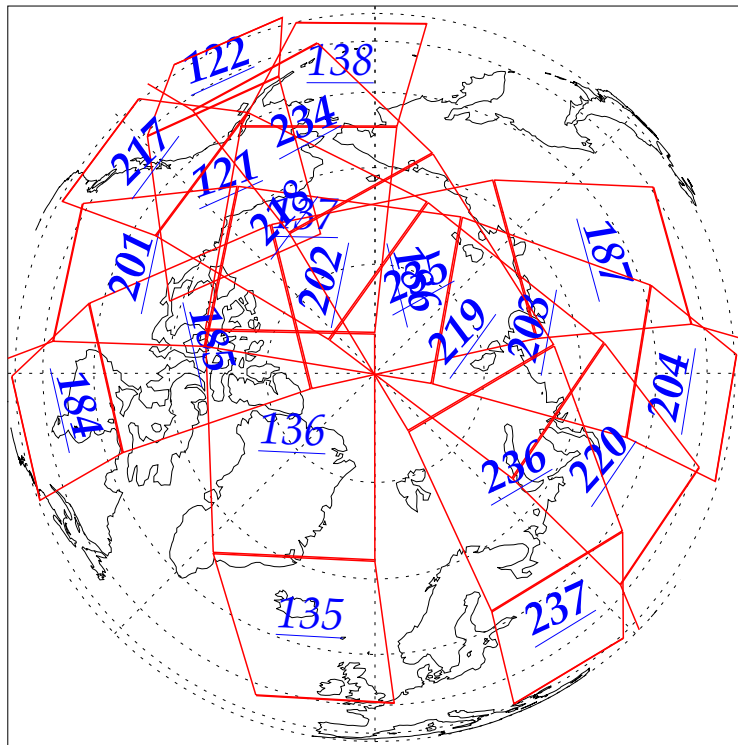

L1B Availability
AMSU Granules: 213
HSB Granules: 213
AIRS Granules: 199

12 Dec 2002
DoY 346
Aqua Day 222
Granules: 1 to 120

Granules: 121 to 240

Legend: AMSU Available, HSB Available, AIRS Available

L1B Availability
AMSU Granules: 213
HSB Granules: 213
AIRS Granules: 199

12 Dec 2002
DoY 346
Aqua Day 222

Ascending Granules

Descending Granules

Legend: AMSU Available, HSB Available, AIRS Available

L1B Availability
 AMSU Granules: 213
 HSB Granules: 213
 AIRS Granules: 199

12 Dec 2002
 DoY 346
 Aqua Day 222

Northern Hemisphere Granules

Southern Hemisphere Granules

Legend: AMSU Available, HSB Available, AIRS Available