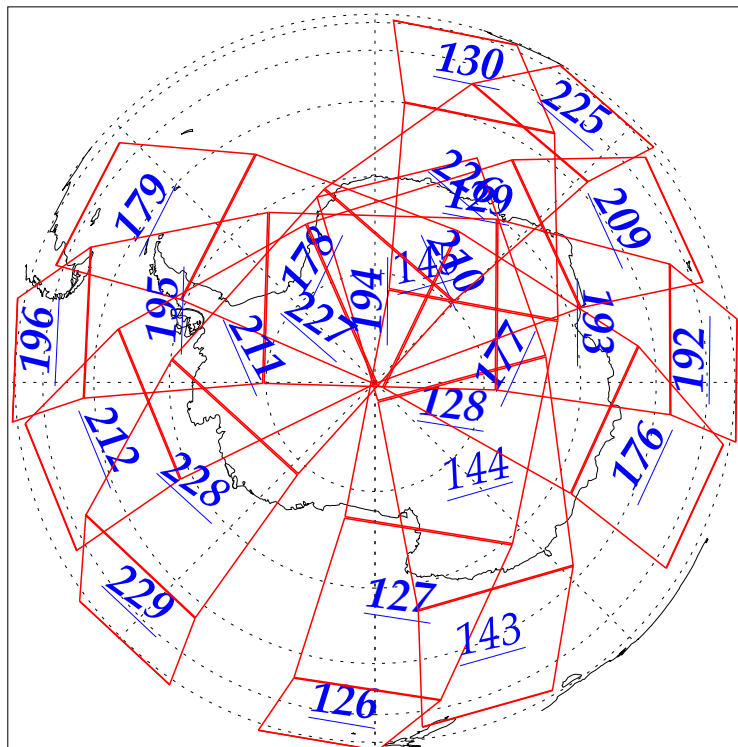

L1B Availability
AMSU Granules: 213
HSB Granules: 213
AIRS Granules: 199

12 Dec 2002
DoY 346
Aqua Day 222
Granules: 1 to 120

Granules: 121 to 240

Legend: AMSU Available, HSB Available, AIRS Available

L1B Availability
AMSU Granules: 213
HSB Granules: 213
AIRS Granules: 199

12 Dec 2002
DoY 346
Aqua Day 222

Ascending Granules

Descending Granules

Legend: AMSU Available, HSB Available, AIRS Available

L1B Availability
 AMSU Granules: 213
 HSB Granules: 213
 AIRS Granules: 199

12 Dec 2002
 DoY 346
 Aqua Day 222

Northern Hemisphere Granules

Southern Hemisphere Granules

Legend: AMSU Available, HSB Available, AIRS Available