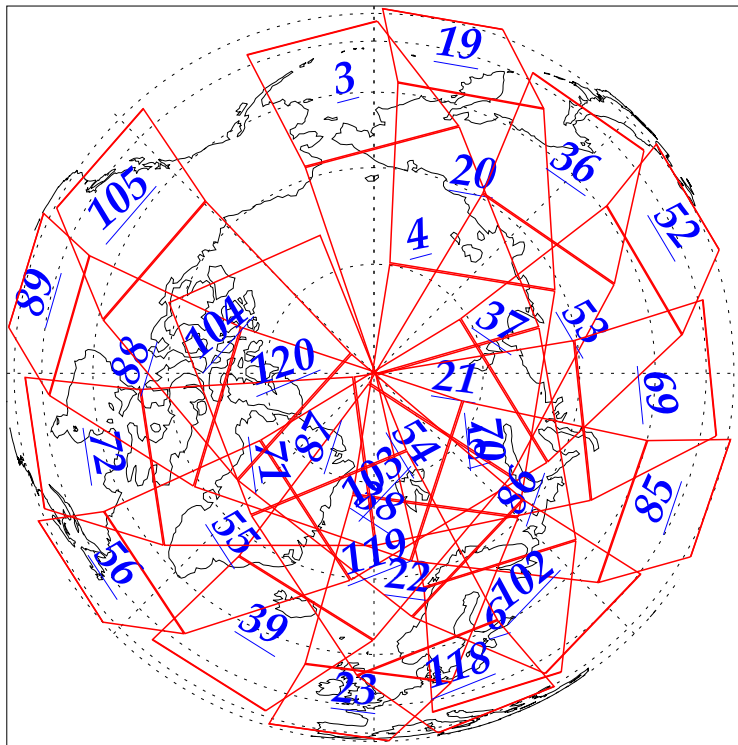

L1B Availability
AMSU Granules: 213
HSB Granules: 213
AIRS Granules: 199

12 Dec 2002
DoY 346
Aqua Day 222
Granules: 1 to 120

Granules: 121 to 240

Legend: AMSU Available, HSB Available, AIRS Available

L1B Availability
AMSU Granules: 213
HSB Granules: 213
AIRS Granules: 199

12 Dec 2002
DoY 346
Aqua Day 222

Ascending Granules

Descending Granules

Legend: AMSU Available, HSB Available, AIRS Available

L1B Availability
 AMSU Granules: 213
 HSB Granules: 213
 AIRS Granules: 199

12 Dec 2002
 DoY 346
 Aqua Day 222

Northern Hemisphere Granules

Southern Hemisphere Granules

Legend: AMSU Available, HSB Available, AIRS Available