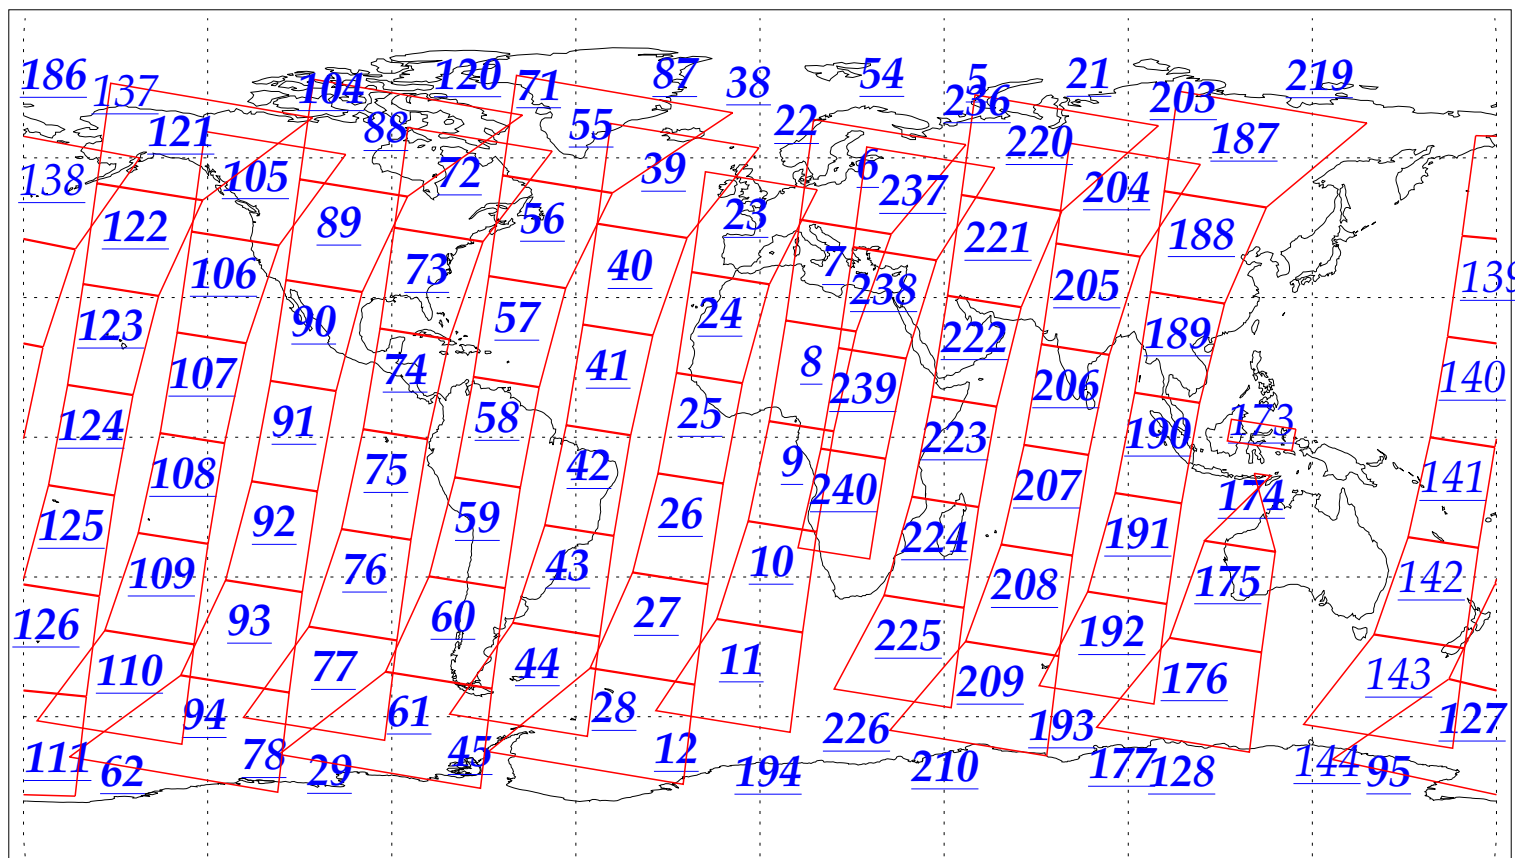

L1B Availability
AMSU Granules: 213
HSB Granules: 213
AIRS Granules: 199

12 Dec 2002
DoY 346
Aqua Day 222
Granules: 1 to 120

Granules: 121 to 240

Legend: AMSU Available, HSB Available, AIRS Available

L1B Availability
AMSU Granules: 213
HSB Granules: 213
AIRS Granules: 199

12 Dec 2002
DoY 346
Aqua Day 222

Ascending Granules

Descending Granules

Legend: AMSU Available, HSB Available, AIRS Available

L1B Availability
 AMSU Granules: 213
 HSB Granules: 213
 AIRS Granules: 199

12 Dec 2002
 DoY 346
 Aqua Day 222

Northern Hemisphere Granules

Southern Hemisphere Granules

Legend: AMSU Available, HSB Available, AIRS Available