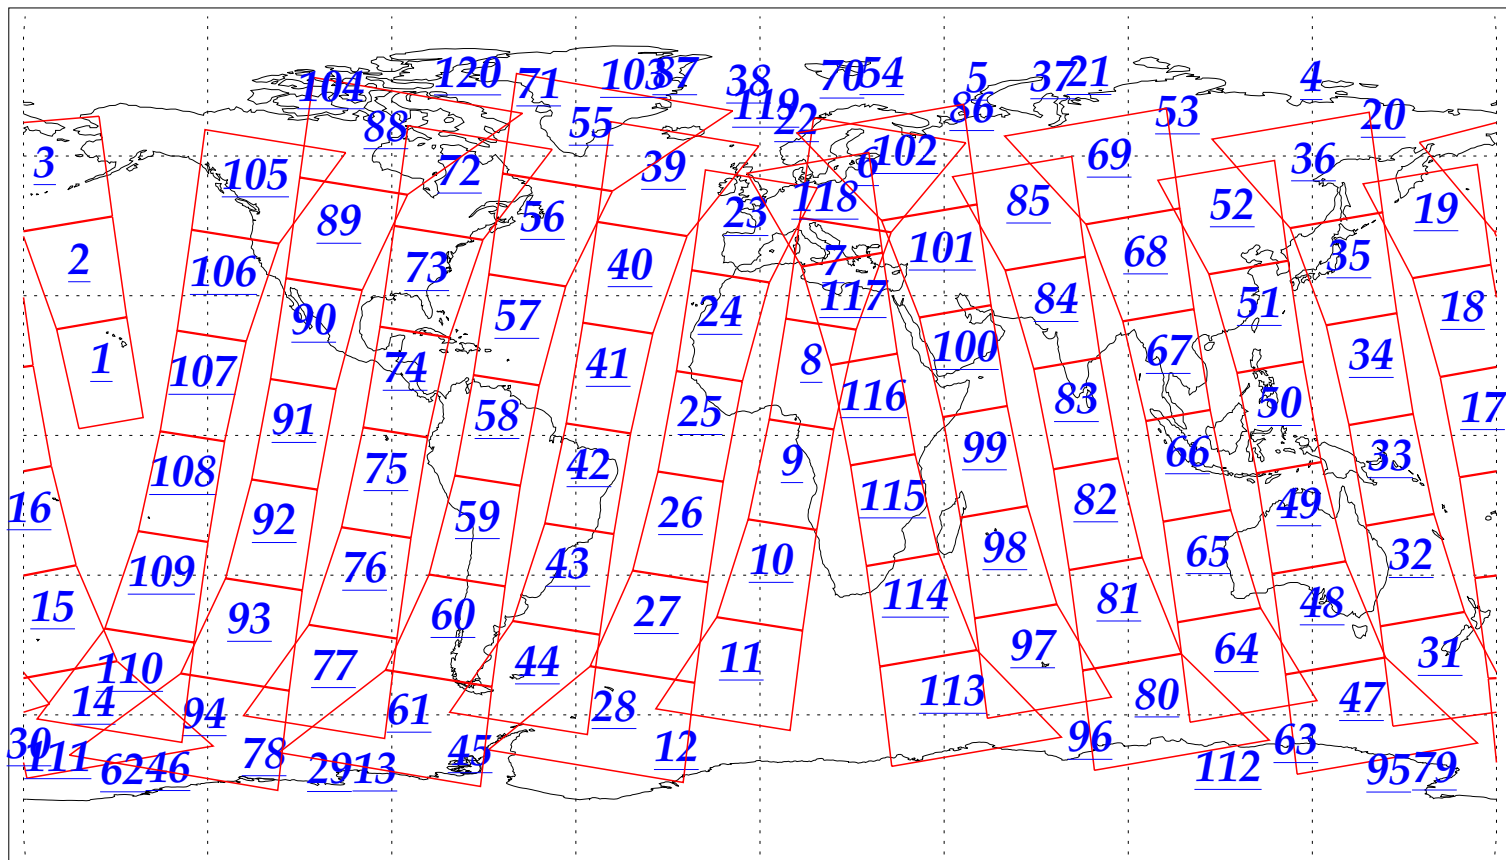

L1B Availability
AMSU Granules: 213
HSB Granules: 213
AIRS Granules: 199

12 Dec 2002
DoY 346
Aqua Day 222
Granules: 1 to 120

Granules: 121 to 240

Legend: AMSU Available, HSB Available, AIRS Available

L1B Availability
AMSU Granules: 213
HSB Granules: 213
AIRS Granules: 199

12 Dec 2002
DoY 346
Aqua Day 222

Ascending Granules

Descending Granules

Legend: AMSU Available, HSB Available, AIRS Available

L1B Availability
 AMSU Granules: 213
 HSB Granules: 213
 AIRS Granules: 199

12 Dec 2002
 DoY 346
 Aqua Day 222

Northern Hemisphere Granules

Southern Hemisphere Granules

Legend: AMSU Available, HSB Available, AIRS Available