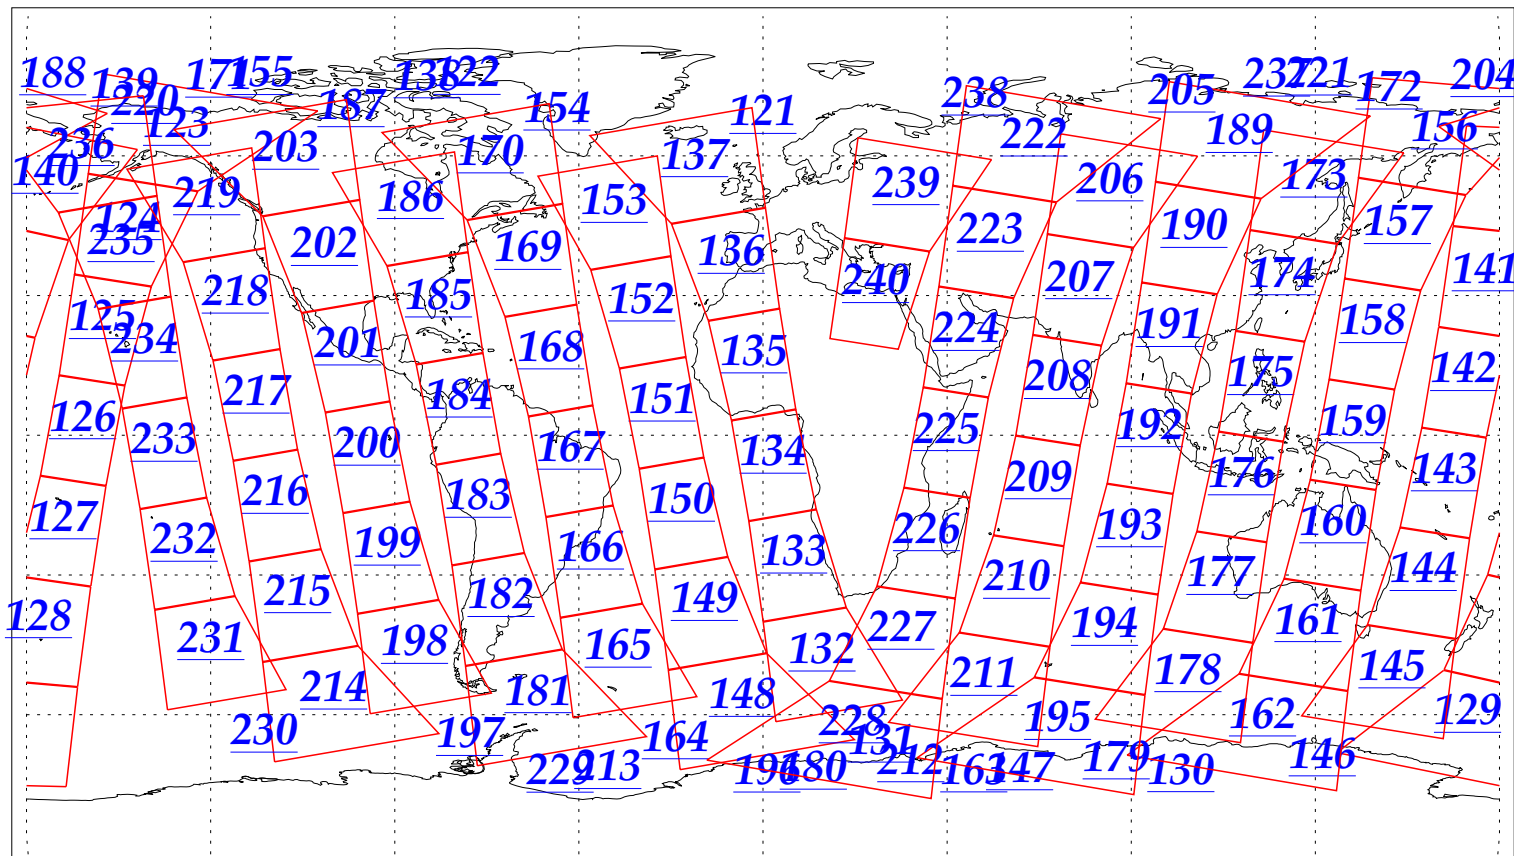

L1B Availability
AMSU Granules: 240
HSB Granules: 240
AIRS Granules: 240

10 Dec 2002
DoY 344
Aqua Day 220
Granules: 1 to 120

Granules: 121 to 240

Legend: AMSU Available, HSB Available, AIRS Available

L1B Availability
AMSU Granules: 240
HSB Granules: 240
AIRS Granules: 240

10 Dec 2002
DoY 344
Aqua Day 220

Ascending Granules

Descending Granules

Legend: AMSU Available, HSB Available, AIRS Available

L1B Availability
 AMSU Granules: 240
 HSB Granules: 240
 AIRS Granules: 240

10 Dec 2002
 DoY 344
 Aqua Day 220