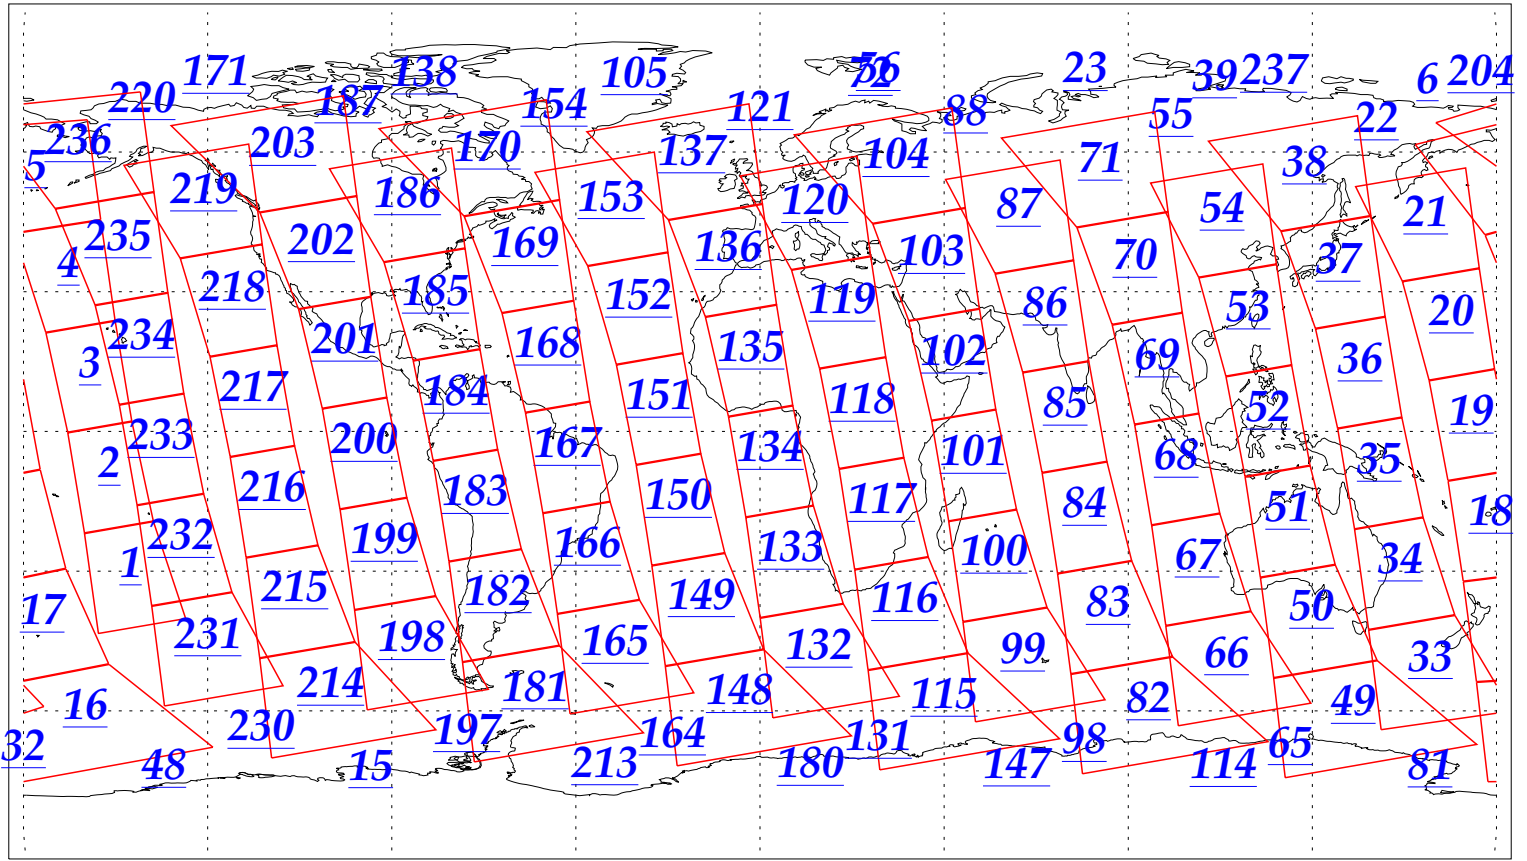

L1B Availability
AMSU Granules: 240
HSB Granules: 240
AIRS Granules: 240

10 Dec 2002
DoY 344
Aqua Day 220
Granules: 1 to 120

Granules: 121 to 240

Legend: AMSU Available, HSB Available, AIRS Available

L1B Availability
AMSU Granules: 240
HSB Granules: 240
AIRS Granules: 240

10 Dec 2002
DoY 344
Aqua Day 220

Ascending Granules

Descending Granules

Legend: AMSU Available, HSB Available, AIRS Available

L1B Availability
 AMSU Granules: 240
 HSB Granules: 240
 AIRS Granules: 240

10 Dec 2002
 DoY 344
 Aqua Day 220

Northern Hemisphere Granules

Southern Hemisphere Granules

Legend: AMSU Available, HSB Available, AIRS Available