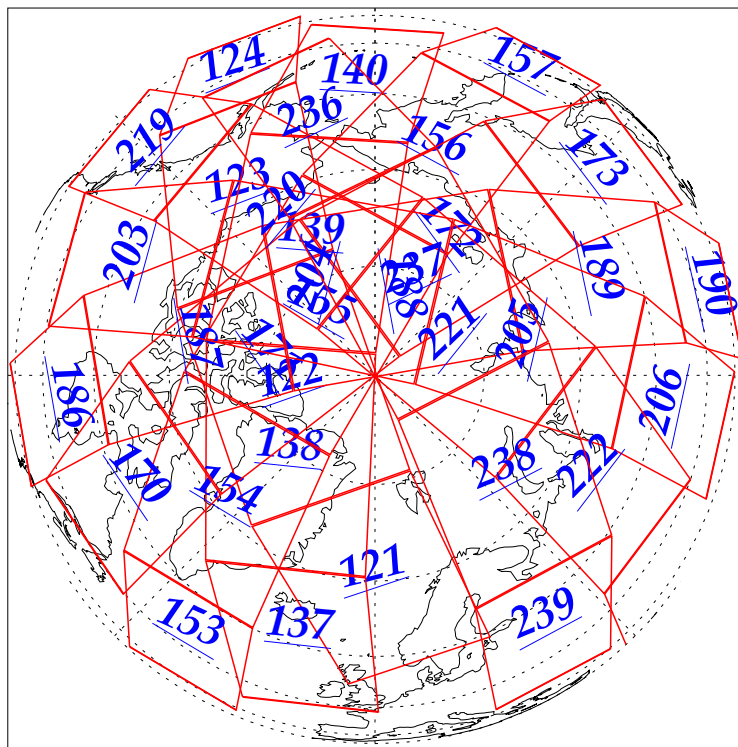

L1B Availability
AMSU Granules: 240
HSB Granules: 240
AIRS Granules: 240

10 Dec 2002
DoY 344
Aqua Day 220
Granules: 1 to 120

Granules: 121 to 240

Legend: AMSU Available, HSB Available, AIRS Available

L1B Availability
AMSU Granules: 240
HSB Granules: 240
AIRS Granules: 240

10 Dec 2002
DoY 344
Aqua Day 220

Ascending Granules

Descending Granules

Legend: AMSU Available, HSB Available, AIRS Available

L1B Availability
 AMSU Granules: 240
 HSB Granules: 240
 AIRS Granules: 240

10 Dec 2002
 DoY 344
 Aqua Day 220

Northern Hemisphere Granules

Southern Hemisphere Granules

Legend: AMSU Available, HSB Available, AIRS Available