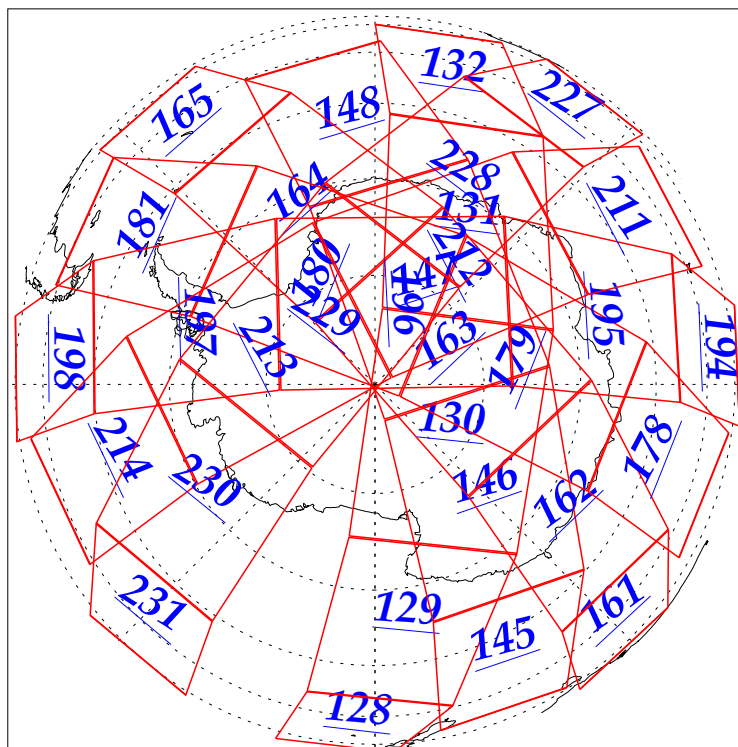

L1B Availability
AMSU Granules: 240
HSB Granules: 240
AIRS Granules: 240

10 Dec 2002
DoY 344
Aqua Day 220
Granules: 1 to 120

Granules: 121 to 240

Legend: AMSU Available, HSB Available, AIRS Available

L1B Availability
AMSU Granules: 240
HSB Granules: 240
AIRS Granules: 240

10 Dec 2002
DoY 344
Aqua Day 220

Ascending Granules

Descending Granules

Legend: AMSU Available, HSB Available, AIRS Available

L1B Availability
 AMSU Granules: 240
 HSB Granules: 240
 AIRS Granules: 240

10 Dec 2002
 DoY 344
 Aqua Day 220

Northern Hemisphere Granules

Southern Hemisphere Granules

Legend: AMSU Available, HSB Available, AIRS Available