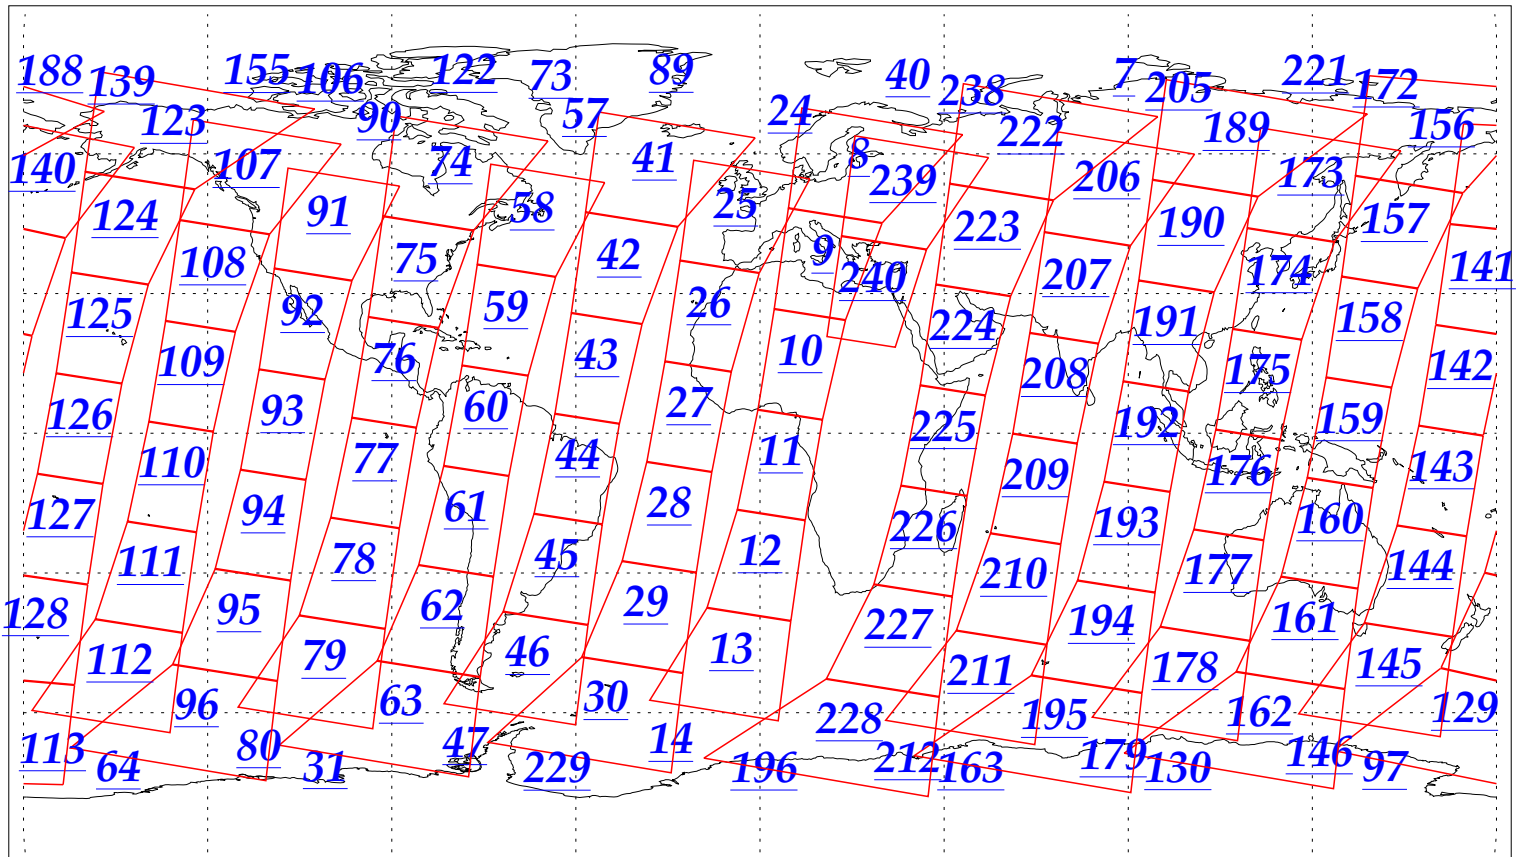

L1B Availability
AMSU Granules: 240
HSB Granules: 240
AIRS Granules: 240

10 Dec 2002
DoY 344
Aqua Day 220
Granules: 1 to 120

Granules: 121 to 240

Legend: AMSU Available, HSB Available, AIRS Available

L1B Availability
AMSU Granules: 240
HSB Granules: 240
AIRS Granules: 240

10 Dec 2002
DoY 344
Aqua Day 220

Ascending Granules

Descending Granules

Legend: AMSU Available, HSB Available, AIRS Available

L1B Availability
 AMSU Granules: 240
 HSB Granules: 240
 AIRS Granules: 240

10 Dec 2002
 DoY 344
 Aqua Day 220

Northern Hemisphere Granules

Southern Hemisphere Granules

Legend: AMSU Available, HSB Available, AIRS Available