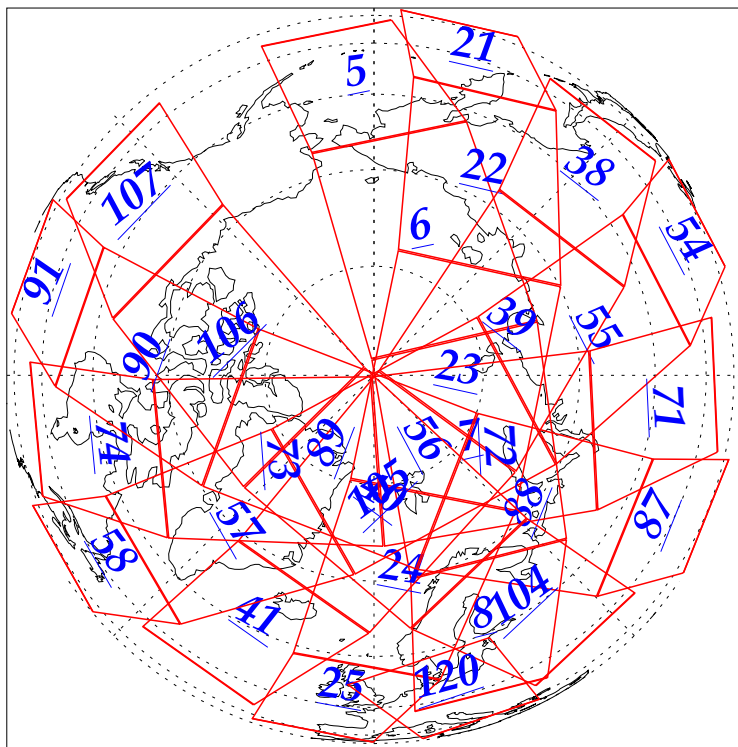

L1B Availability
AMSU Granules: 240
HSB Granules: 240
AIRS Granules: 240

10 Dec 2002
DoY 344
Aqua Day 220
Granules: 1 to 120

Granules: 121 to 240

Legend: AMSU Available, HSB Available, AIRS Available

L1B Availability
AMSU Granules: 240
HSB Granules: 240
AIRS Granules: 240

10 Dec 2002
DoY 344
Aqua Day 220

Ascending Granules

Descending Granules

Legend: AMSU Available, HSB Available, AIRS Available

L1B Availability
 AMSU Granules: 240
 HSB Granules: 240
 AIRS Granules: 240

10 Dec 2002
 DoY 344
 Aqua Day 220

Northern Hemisphere Granules

Southern Hemisphere Granules

Legend: AMSU Available, HSB Available, AIRS Available