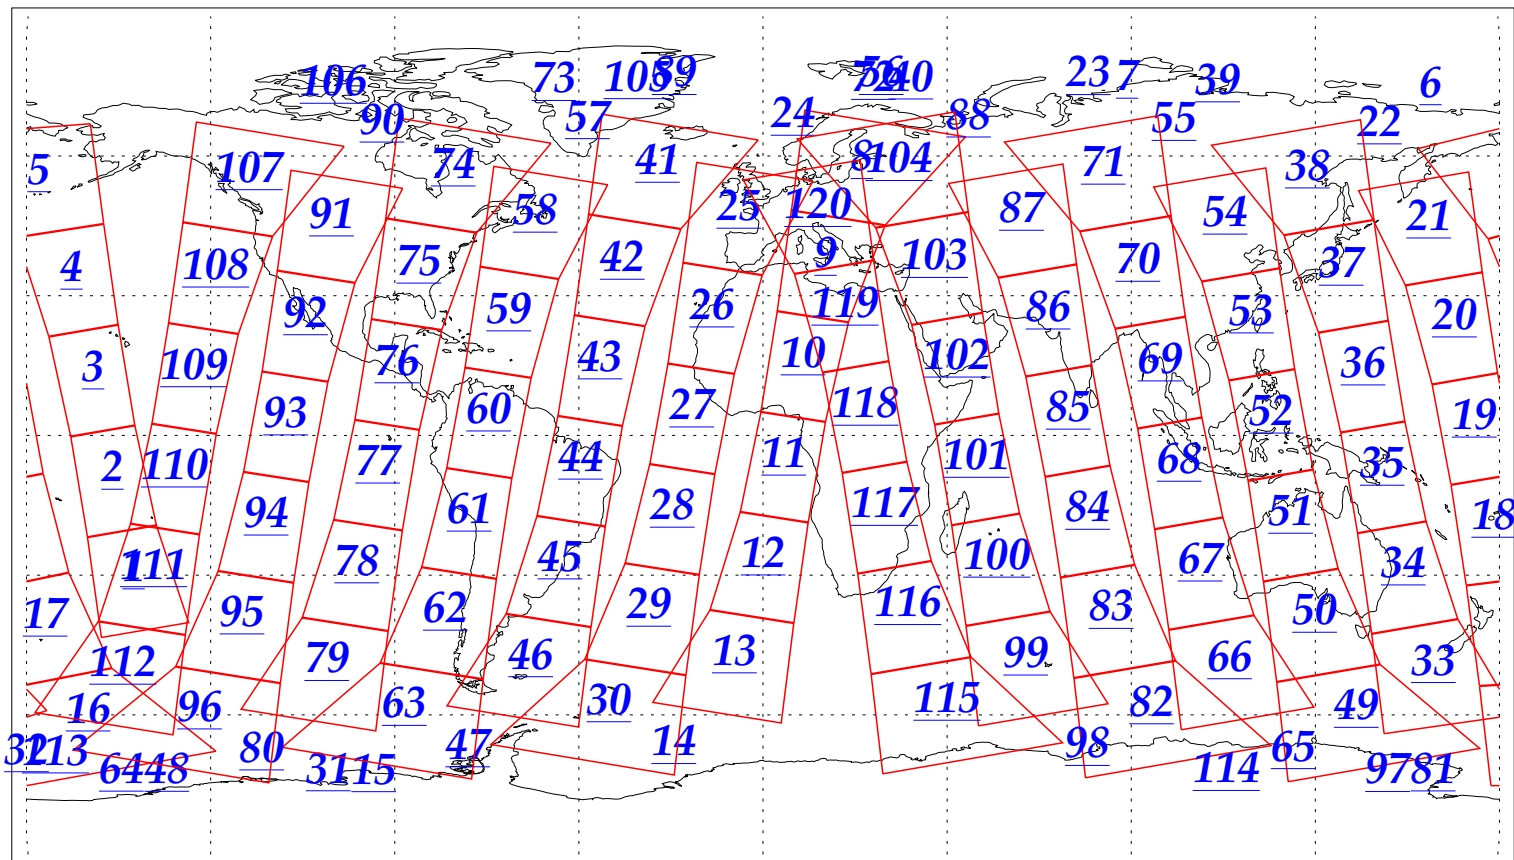

L1B Availability
AMSU Granules: 240
HSB Granules: 240
AIRS Granules: 240

10 Dec 2002
DoY 344
Aqua Day 220
Granules: 1 to 120

Granules: 121 to 240

Legend: AMSU Available, HSB Available, AIRS Available

L1B Availability
AMSU Granules: 240
HSB Granules: 240
AIRS Granules: 240

10 Dec 2002
DoY 344
Aqua Day 220

Ascending Granules

Descending Granules

Legend: AMSU Available, HSB Available, AIRS Available

L1B Availability
 AMSU Granules: 240
 HSB Granules: 240
 AIRS Granules: 240

10 Dec 2002
 DoY 344
 Aqua Day 220

Northern Hemisphere Granules

Southern Hemisphere Granules

Legend: AMSU Available, HSB Available, AIRS Available