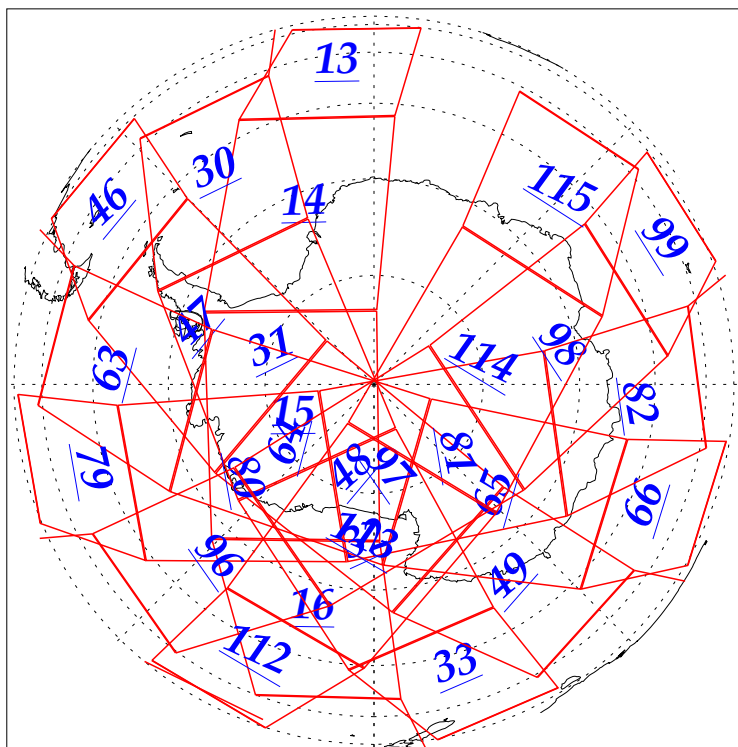

L1B Availability
AMSU Granules: 240
HSB Granules: 240
AIRS Granules: 240

10 Dec 2002
DoY 344
Aqua Day 220
Granules: 1 to 120

Granules: 121 to 240

Legend: AMSU Available, HSB Available, AIRS Available

L1B Availability
AMSU Granules: 240
HSB Granules: 240
AIRS Granules: 240

10 Dec 2002
DoY 344
Aqua Day 220

Ascending Granules

Descending Granules

Legend: AMSU Available, HSB Available, AIRS Available

L1B Availability
 AMSU Granules: 240
 HSB Granules: 240
 AIRS Granules: 240

10 Dec 2002
 DoY 344
 Aqua Day 220

Northern Hemisphere Granules

Southern Hemisphere Granules

Legend: AMSU Available, HSB Available, AIRS Available