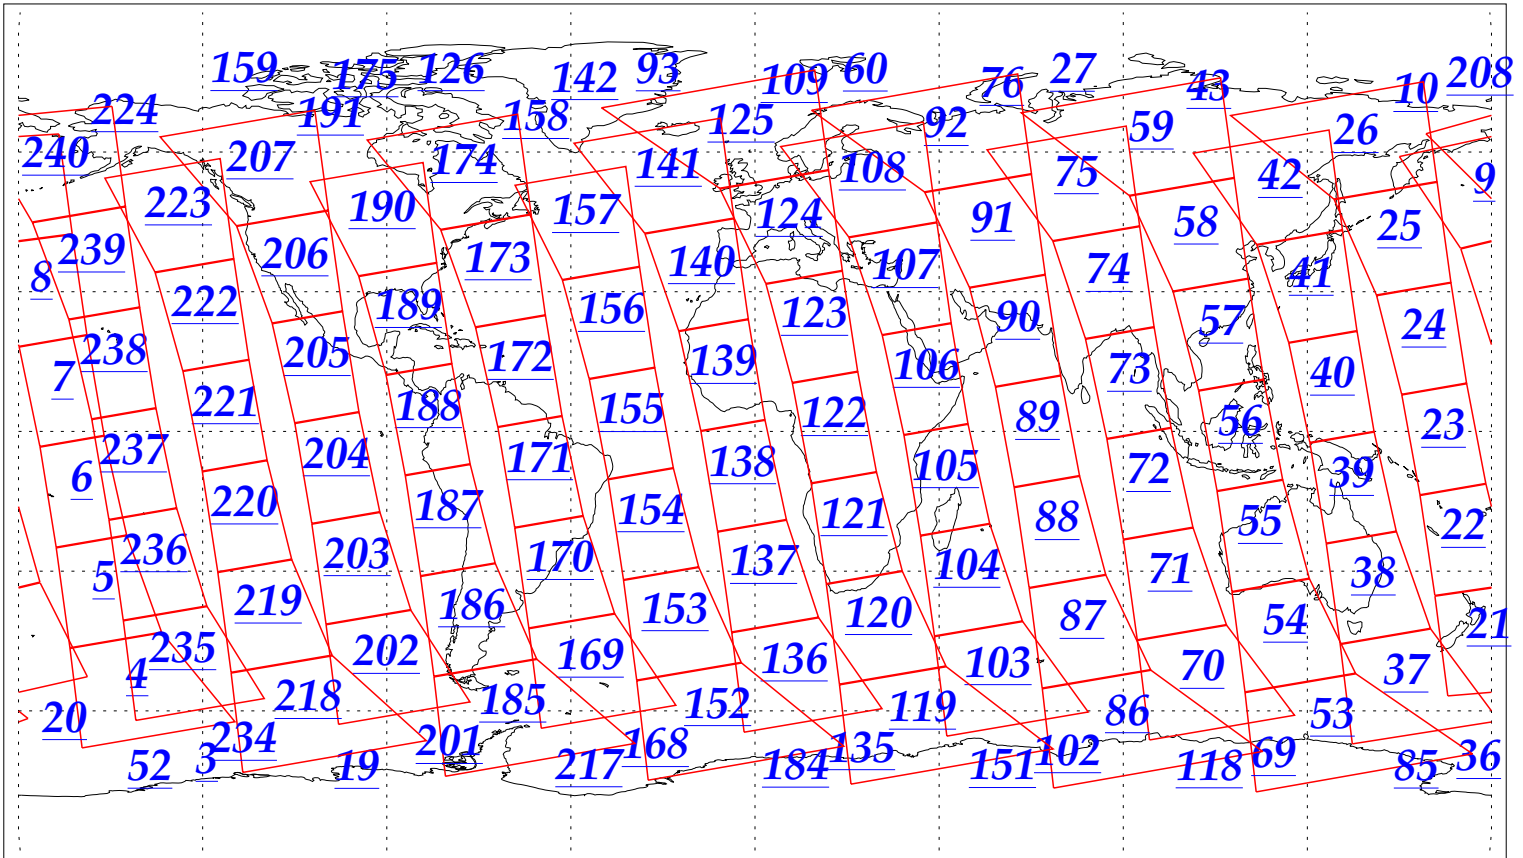

L1B Availability  
AMSU Granules: 240  
HSB Granules: 240  
AIRS Granules: 240

6 Dec 2002  
DoY 340  
Aqua Day 216  
Granules: 1 to 120

Granules: 121 to 240

Legend: AMSU Available, HSB Available, AIRS Available

L1B Availability  
AMSU Granules: 240  
HSB Granules: 240  
AIRS Granules: 240

6 Dec 2002  
DoY 340  
Aqua Day 216

Ascending Granules

Descending Granules

Legend: AMSU Available, HSB Available, AIRS Available

L1B Availability  
 AMSU Granules: 240  
 HSB Granules: 240  
 AIRS Granules: 240

6 Dec 2002  
 DoY 340  
 Aqua Day 216

Northern Hemisphere Granules

Southern Hemisphere Granules

Legend: AMSU Available, HSB Available, AIRS Available