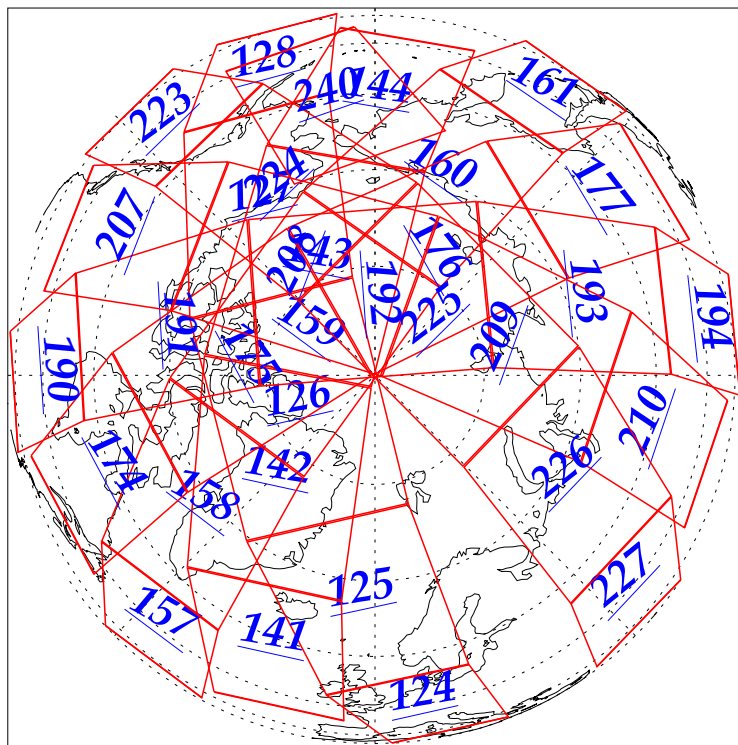

L1B Availability  
AMSU Granules: 240  
HSB Granules: 240  
AIRS Granules: 240

6 Dec 2002  
DoY 340  
Aqua Day 216  
Granules: 1 to 120

Granules: 121 to 240

Legend: AMSU Available, HSB Available, AIRS Available

L1B Availability  
AMSU Granules: 240  
HSB Granules: 240  
AIRS Granules: 240

6 Dec 2002  
DoY 340  
Aqua Day 216

Ascending Granules

Descending Granules

Legend: AMSU Available, HSB Available, AIRS Available

L1B Availability  
 AMSU Granules: 240  
 HSB Granules: 240  
 AIRS Granules: 240

6 Dec 2002  
 DoY 340  
 Aqua Day 216

Northern Hemisphere Granules

Southern Hemisphere Granules

Legend: AMSU Available, HSB Available, AIRS Available