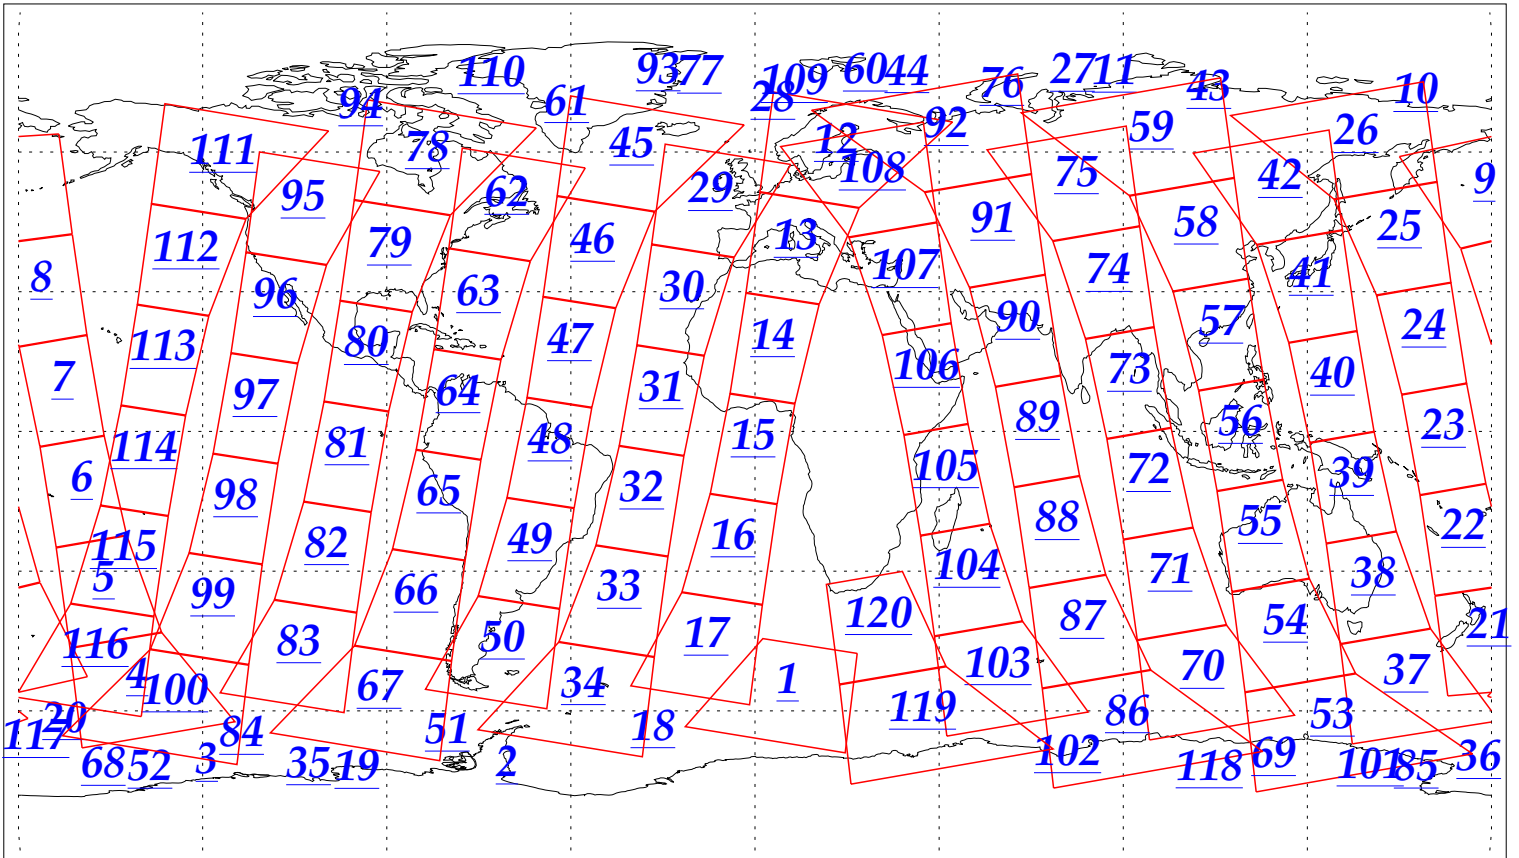

L1B Availability  
AMSU Granules: 240  
HSB Granules: 240  
AIRS Granules: 240

6 Dec 2002  
DoY 340  
Aqua Day 216  
Granules: 1 to 120

Granules: 121 to 240

Legend: AMSU Available, HSB Available, AIRS Available

L1B Availability  
AMSU Granules: 240  
HSB Granules: 240  
AIRS Granules: 240

6 Dec 2002  
DoY 340  
Aqua Day 216

Ascending Granules

Descending Granules

Legend: AMSU Available, HSB Available, AIRS Available

L1B Availability  
 AMSU Granules: 240  
 HSB Granules: 240  
 AIRS Granules: 240

6 Dec 2002  
 DoY 340  
 Aqua Day 216

Northern Hemisphere Granules

Southern Hemisphere Granules

Legend: AMSU Available, HSB Available, AIRS Available