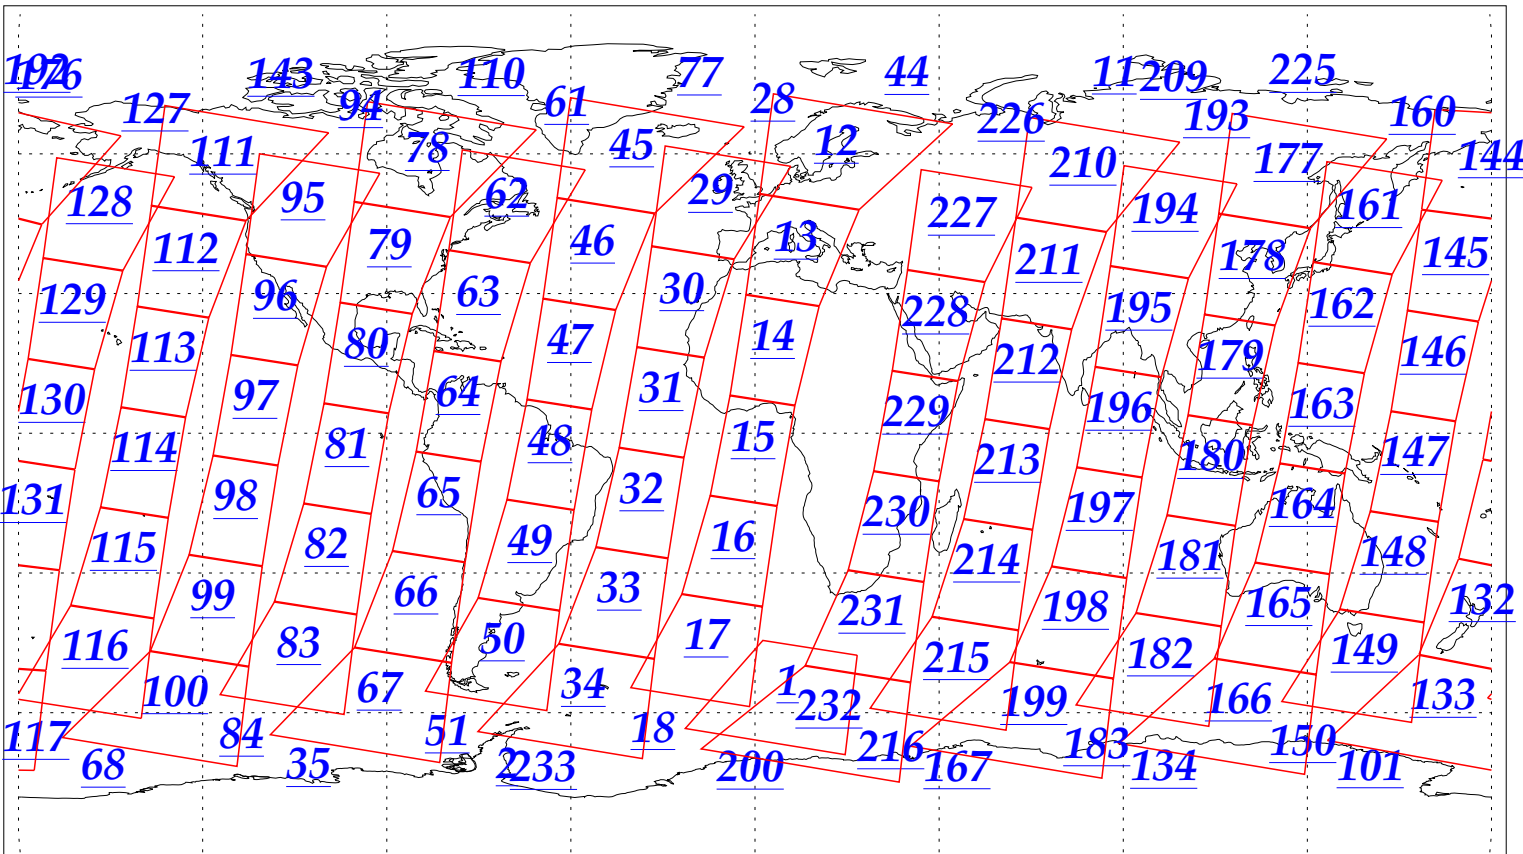

L1B Availability  
AMSU Granules: 240  
HSB Granules: 240  
AIRS Granules: 240

6 Dec 2002  
DoY 340  
Aqua Day 216  
Granules: 1 to 120

Granules: 121 to 240

Legend: AMSU Available, HSB Available, AIRS Available

L1B Availability  
AMSU Granules: 240  
HSB Granules: 240  
AIRS Granules: 240

6 Dec 2002  
DoY 340  
Aqua Day 216

Ascending Granules

Descending Granules

Legend: AMSU Available, HSB Available, AIRS Available

L1B Availability  
 AMSU Granules: 240  
 HSB Granules: 240  
 AIRS Granules: 240

6 Dec 2002  
 DoY 340  
 Aqua Day 216

Northern Hemisphere Granules

Southern Hemisphere Granules

Legend: AMSU Available, HSB Available, AIRS Available