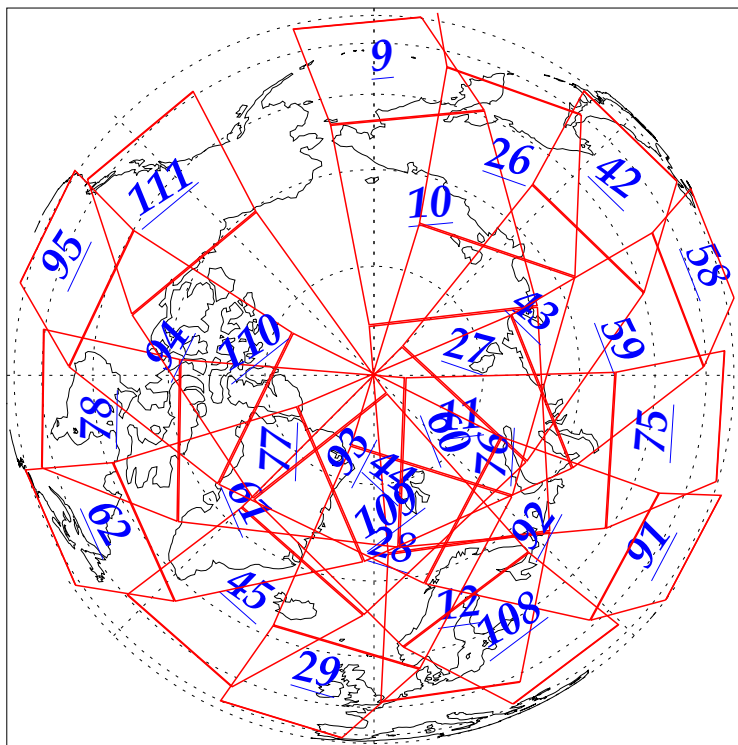

L1B Availability  
AMSU Granules: 240  
HSB Granules: 240  
AIRS Granules: 240

6 Dec 2002  
DoY 340  
Aqua Day 216  
Granules: 1 to 120

Granules: 121 to 240

Legend: AMSU Available, HSB Available, AIRS Available

L1B Availability  
AMSU Granules: 240  
HSB Granules: 240  
AIRS Granules: 240

6 Dec 2002  
DoY 340  
Aqua Day 216

Ascending Granules

Descending Granules

Legend: AMSU Available, HSB Available, AIRS Available

L1B Availability  
 AMSU Granules: 240  
 HSB Granules: 240  
 AIRS Granules: 240

6 Dec 2002  
 DoY 340  
 Aqua Day 216

Northern Hemisphere Granules

Southern Hemisphere Granules

Legend: AMSU Available, HSB Available, AIRS Available