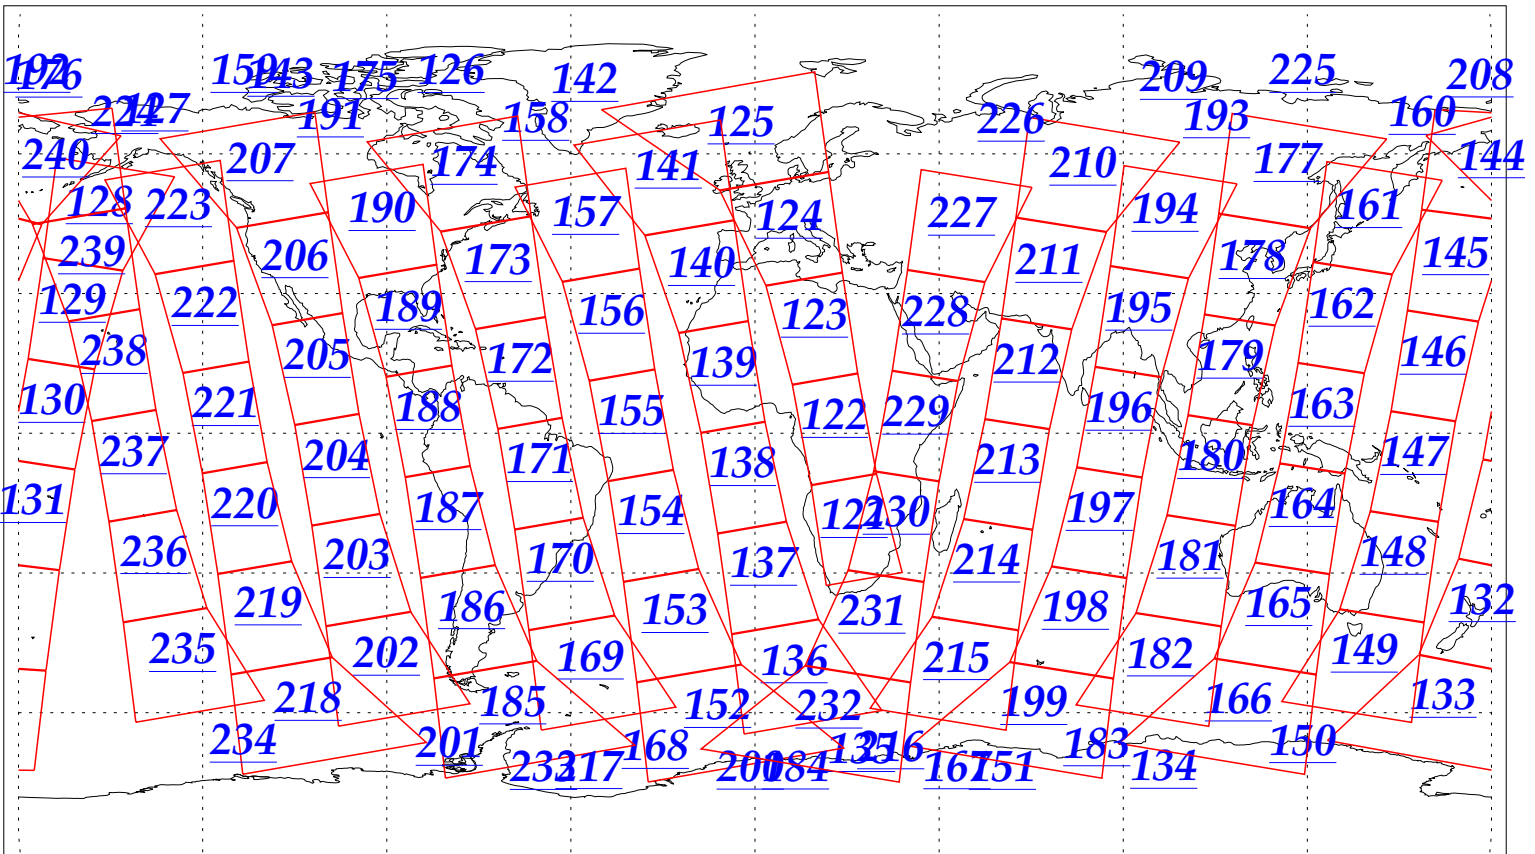

L1B Availability  
AMSU Granules: 240  
HSB Granules: 240  
AIRS Granules: 240

6 Dec 2002  
DoY 340  
Aqua Day 216  
Granules: 1 to 120

Granules: 121 to 240

Legend: AMSU Available, HSB Available, AIRS Available

L1B Availability  
AMSU Granules: 240  
HSB Granules: 240  
AIRS Granules: 240

6 Dec 2002  
DoY 340  
Aqua Day 216

Ascending Granules

Descending Granules

Legend: AMSU Available, HSB Available, AIRS Available

L1B Availability  
 AMSU Granules: 240  
 HSB Granules: 240  
 AIRS Granules: 240

6 Dec 2002  
 DoY 340  
 Aqua Day 216

Northern Hemisphere Granules

Southern Hemisphere Granules

Legend: AMSU Available, HSB Available, AIRS Available