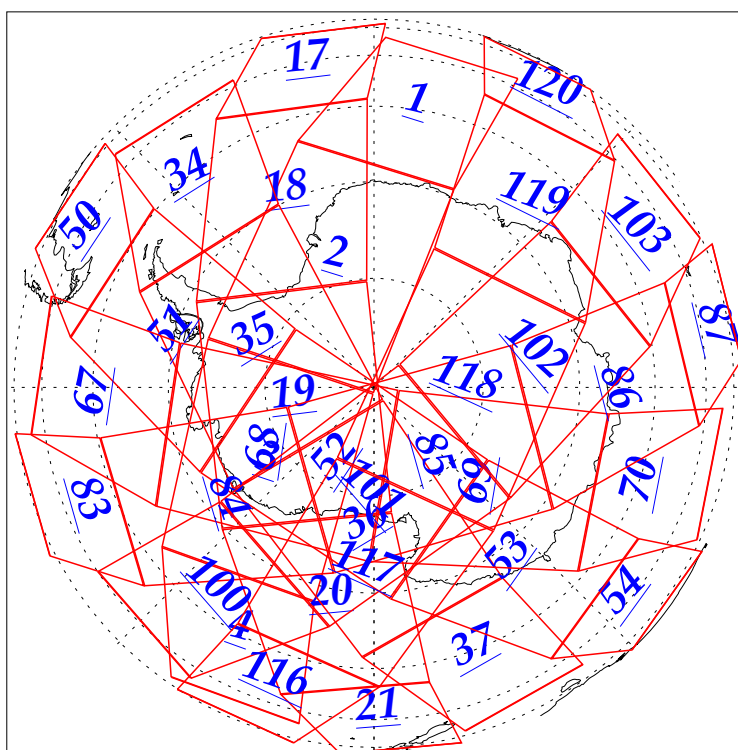

L1B Availability  
AMSU Granules: 240  
HSB Granules: 240  
AIRS Granules: 240

6 Dec 2002  
DoY 340  
Aqua Day 216  
Granules: 1 to 120

Granules: 121 to 240

Legend: AMSU Available, HSB Available, AIRS Available

L1B Availability  
AMSU Granules: 240  
HSB Granules: 240  
AIRS Granules: 240

6 Dec 2002  
DoY 340  
Aqua Day 216

Ascending Granules

Descending Granules

Legend: AMSU Available, HSB Available, AIRS Available

L1B Availability  
 AMSU Granules: 240  
 HSB Granules: 240  
 AIRS Granules: 240

6 Dec 2002  
 DoY 340  
 Aqua Day 216

Northern Hemisphere Granules

Southern Hemisphere Granules

Legend: AMSU Available, HSB Available, AIRS Available