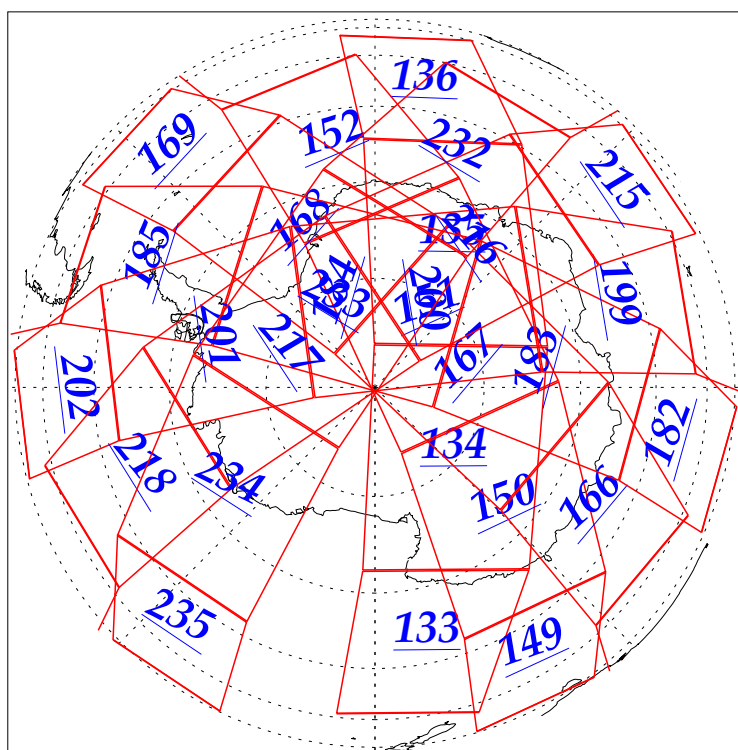

L1B Availability  
AMSU Granules: 240  
HSB Granules: 240  
AIRS Granules: 240

6 Dec 2002  
DoY 340  
Aqua Day 216  
Granules: 1 to 120

Granules: 121 to 240

Legend: AMSU Available, HSB Available, AIRS Available

L1B Availability  
AMSU Granules: 240  
HSB Granules: 240  
AIRS Granules: 240

6 Dec 2002  
DoY 340  
Aqua Day 216

Ascending Granules

Descending Granules

Legend: AMSU Available, HSB Available, AIRS Available

L1B Availability  
 AMSU Granules: 240  
 HSB Granules: 240  
 AIRS Granules: 240

6 Dec 2002  
 DoY 340  
 Aqua Day 216

Northern Hemisphere Granules

Southern Hemisphere Granules

Legend: AMSU Available, HSB Available, AIRS Available