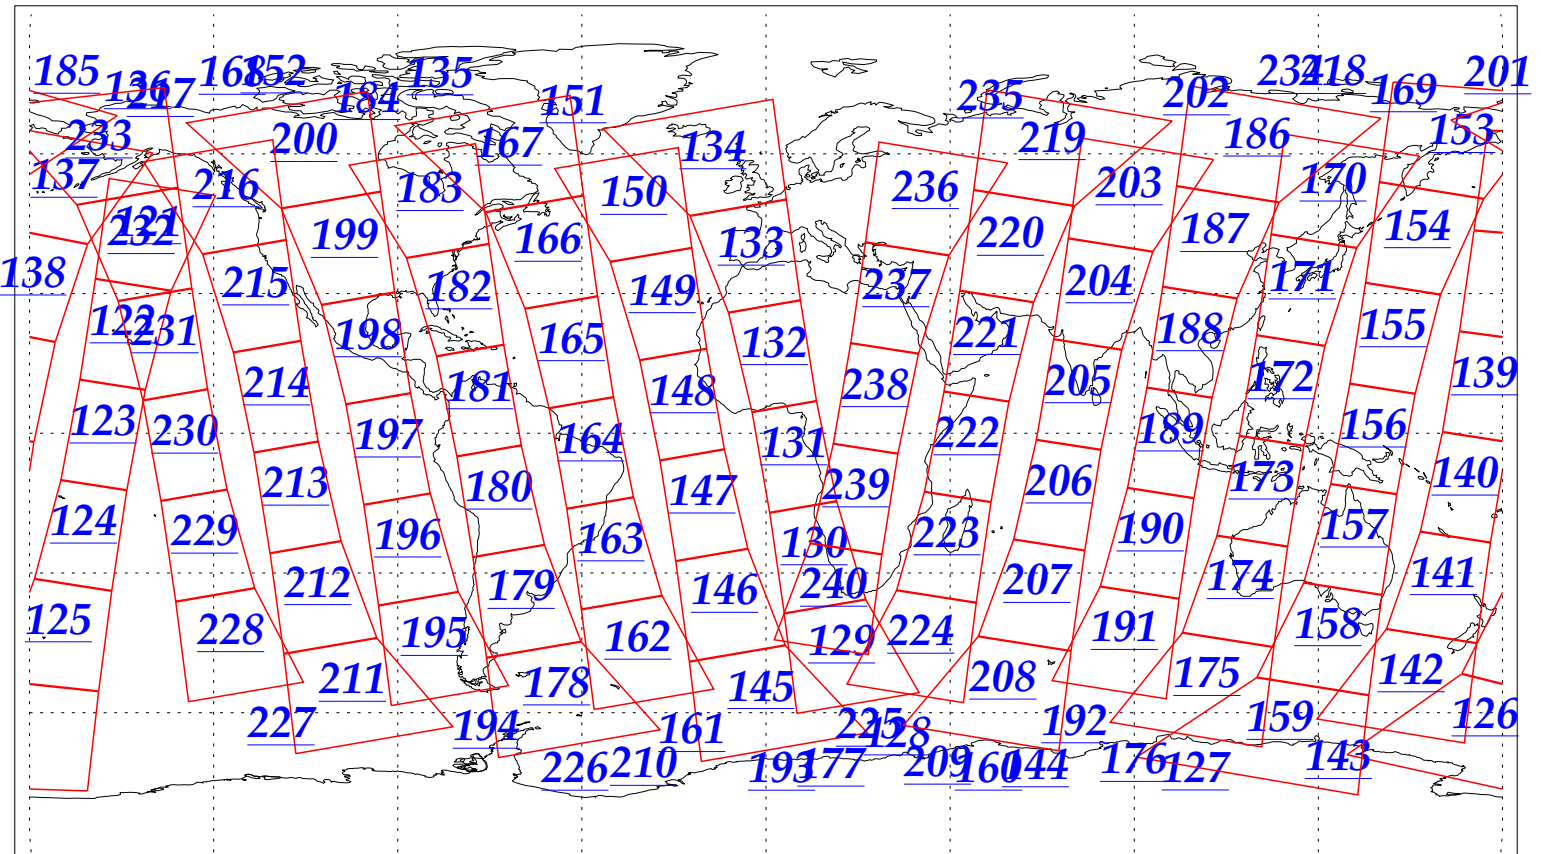

L1B Availability
AMSU Granules: 240
HSB Granules: 240
AIRS Granules: 240

5 Dec 2002
DoY 339
Aqua Day 215
Granules: 1 to 120

Granules: 121 to 240

Legend: AMSU Available, HSB Available, AIRS Available

L1B Availability
 AMSU Granules: 240
 HSB Granules: 240
 AIRS Granules: 240

5 Dec 2002
 DoY 339
 Aqua Day 215

Ascending Granules

Descending Granules

Legend: AMSU Available, HSB Available, AIRS Available

L1B Availability
AMSU Granules: 240
HSB Granules: 240
AIRS Granules: 240

5 Dec 2002
DoY 339
Aqua Day 215