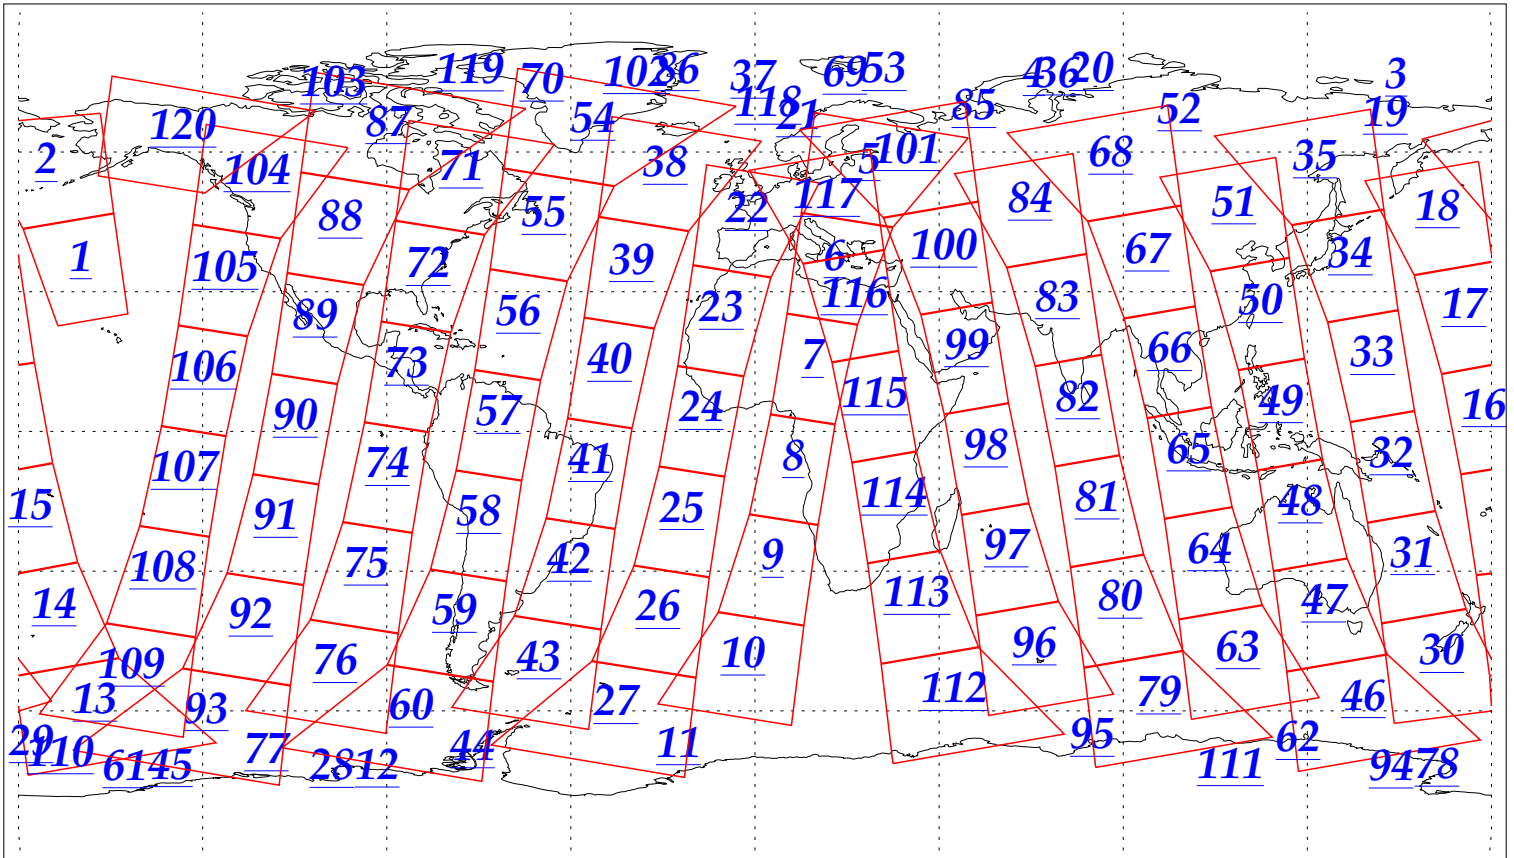

L1B Availability
AMSU Granules: 240
HSB Granules: 240
AIRS Granules: 240

5 Dec 2002
DoY 339
Aqua Day 215
Granules: 1 to 120

Granules: 121 to 240

Legend: AMSU Available, HSB Available, AIRS Available

L1B Availability
 AMSU Granules: 240
 HSB Granules: 240
 AIRS Granules: 240

5 Dec 2002
 DoY 339
 Aqua Day 215

Ascending Granules

Descending Granules

Legend: AMSU Available, HSB Available, AIRS Available

L1B Availability
AMSU Granules: 240
HSB Granules: 240
AIRS Granules: 240

5 Dec 2002
DoY 339
Aqua Day 215

Northern Hemisphere Granules

Southern Hemisphere Granules

Legend: AMSU Available, HSB Available, AIRS Available