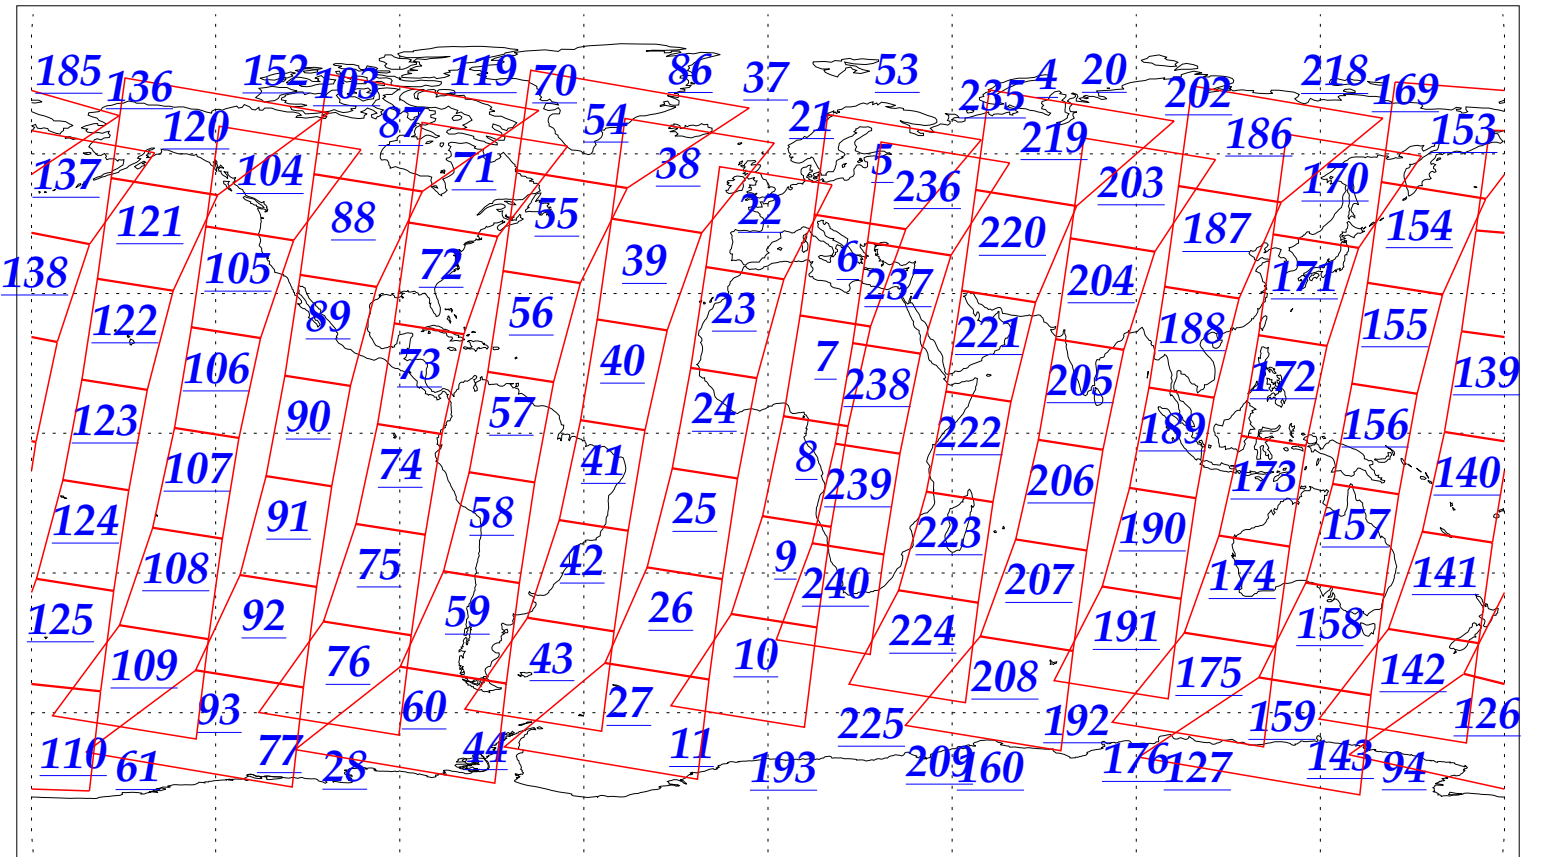

L1B Availability
AMSU Granules: 240
HSB Granules: 240
AIRS Granules: 240

5 Dec 2002
DoY 339
Aqua Day 215
Granules: 1 to 120

Granules: 121 to 240

Legend: AMSU Available, HSB Available, AIRS Available

L1B Availability
 AMSU Granules: 240
 HSB Granules: 240
 AIRS Granules: 240

5 Dec 2002
 DoY 339
 Aqua Day 215

Ascending Granules

Descending Granules

Legend: AMSU Available, HSB Available, AIRS Available

L1B Availability
AMSU Granules: 240
HSB Granules: 240
AIRS Granules: 240

5 Dec 2002
DoY 339
Aqua Day 215

Northern Hemisphere Granules

Southern Hemisphere Granules

Legend: AMSU Available, HSB Available, AIRS Available