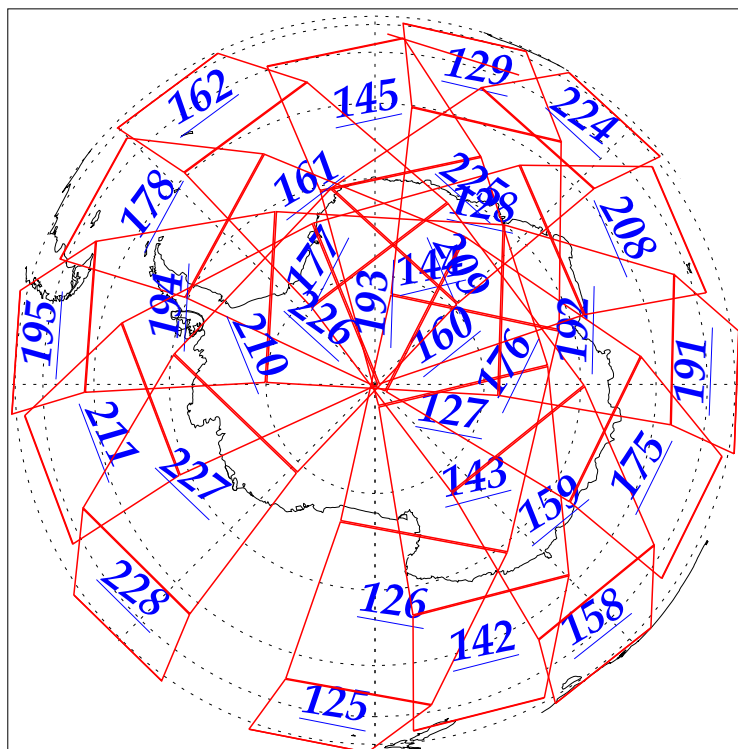

L1B Availability
AMSU Granules: 240
HSB Granules: 240
AIRS Granules: 240

5 Dec 2002
DoY 339
Aqua Day 215
Granules: 1 to 120

Granules: 121 to 240

Legend: AMSU Available, HSB Available, AIRS Available

L1B Availability
 AMSU Granules: 240
 HSB Granules: 240
 AIRS Granules: 240

5 Dec 2002
 DoY 339
 Aqua Day 215

Ascending Granules

Descending Granules

Legend: AMSU Available, HSB Available, AIRS Available

L1B Availability
AMSU Granules: 240
HSB Granules: 240
AIRS Granules: 240

5 Dec 2002
DoY 339
Aqua Day 215

Northern Hemisphere Granules

Southern Hemisphere Granules

Legend: AMSU Available, HSB Available, AIRS Available