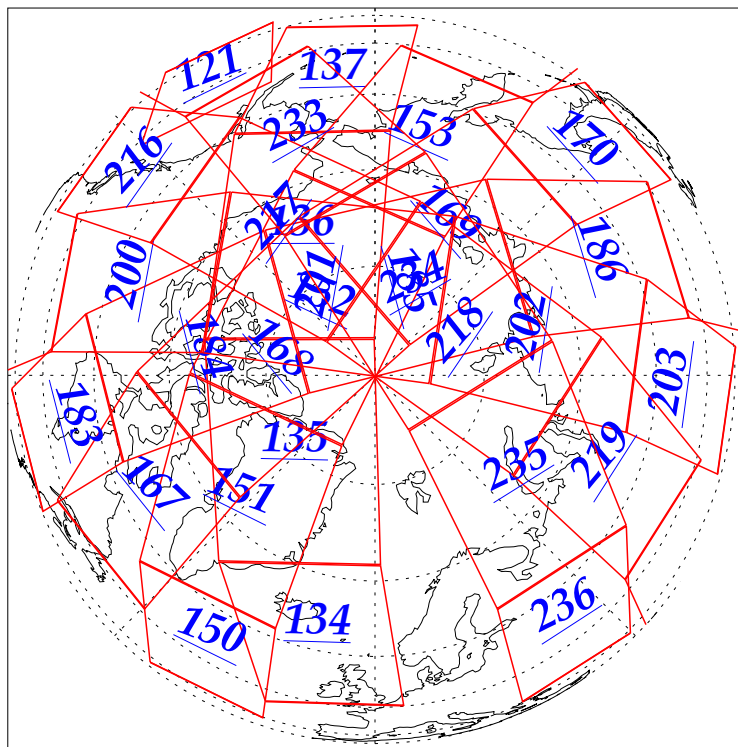

L1B Availability
AMSU Granules: 240
HSB Granules: 240
AIRS Granules: 240

5 Dec 2002
DoY 339
Aqua Day 215
Granules: 1 to 120

Granules: 121 to 240

Legend: AMSU Available, HSB Available, AIRS Available

L1B Availability
 AMSU Granules: 240
 HSB Granules: 240
 AIRS Granules: 240

5 Dec 2002
 DoY 339
 Aqua Day 215

Ascending Granules

Descending Granules

Legend: AMSU Available, HSB Available, AIRS Available

L1B Availability
AMSU Granules: 240
HSB Granules: 240
AIRS Granules: 240

5 Dec 2002
DoY 339
Aqua Day 215

Northern Hemisphere Granules

Southern Hemisphere Granules

Legend: AMSU Available, HSB Available, AIRS Available