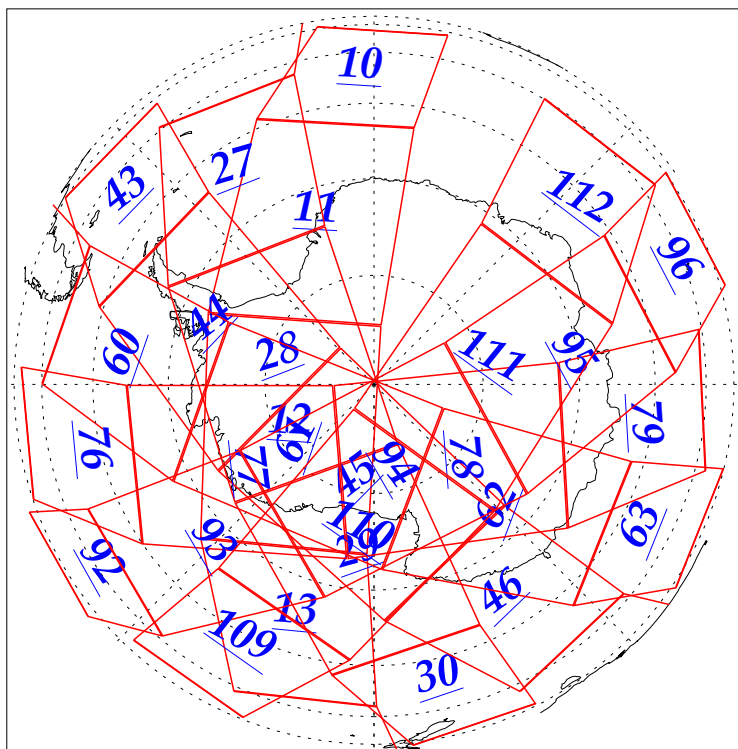

L1B Availability
AMSU Granules: 240
HSB Granules: 240
AIRS Granules: 240

5 Dec 2002
DoY 339
Aqua Day 215
Granules: 1 to 120

Granules: 121 to 240

Legend: AMSU Available, HSB Available, AIRS Available

L1B Availability
 AMSU Granules: 240
 HSB Granules: 240
 AIRS Granules: 240

5 Dec 2002
 DoY 339
 Aqua Day 215

Ascending Granules

Descending Granules

Legend: AMSU Available, HSB Available, AIRS Available

L1B Availability
AMSU Granules: 240
HSB Granules: 240
AIRS Granules: 240

5 Dec 2002
DoY 339
Aqua Day 215

Northern Hemisphere Granules

Southern Hemisphere Granules

Legend: AMSU Available, HSB Available, AIRS Available