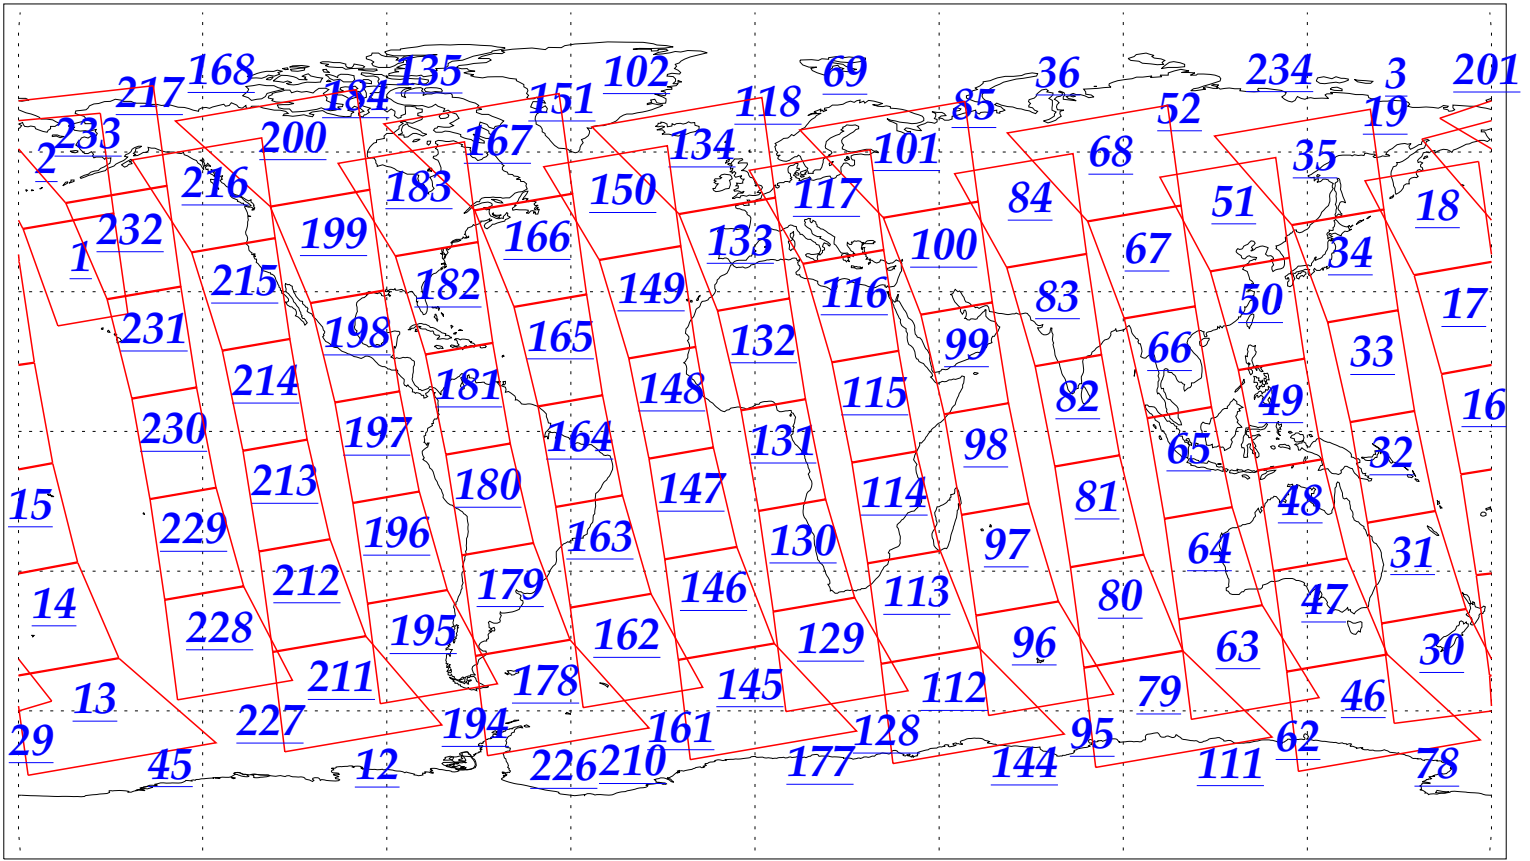

L1B Availability
AMSU Granules: 240
HSB Granules: 240
AIRS Granules: 240

5 Dec 2002
DoY 339
Aqua Day 215
Granules: 1 to 120

Granules: 121 to 240

Legend: AMSU Available, HSB Available, AIRS Available

L1B Availability
 AMSU Granules: 240
 HSB Granules: 240
 AIRS Granules: 240

5 Dec 2002
 DoY 339
 Aqua Day 215

Ascending Granules

Descending Granules

Legend: AMSU Available, HSB Available, AIRS Available

L1B Availability
AMSU Granules: 240
HSB Granules: 240
AIRS Granules: 240

5 Dec 2002
DoY 339
Aqua Day 215

Northern Hemisphere Granules

Southern Hemisphere Granules

Legend: AMSU Available, HSB Available, AIRS Available