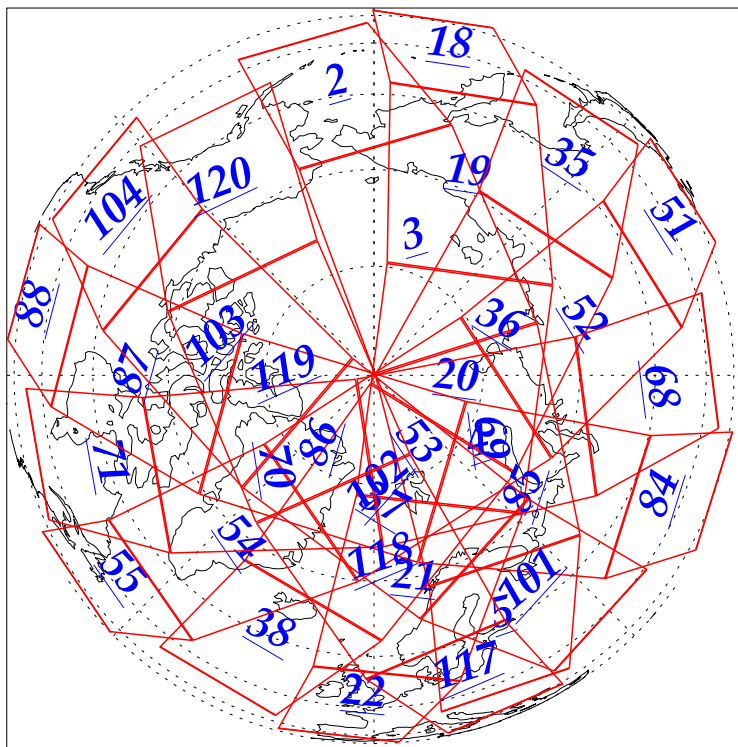

L1B Availability
AMSU Granules: 240
HSB Granules: 240
AIRS Granules: 240

5 Dec 2002
DoY 339
Aqua Day 215
Granules: 1 to 120

Granules: 121 to 240

Legend: AMSU Available, HSB Available, AIRS Available

L1B Availability
 AMSU Granules: 240
 HSB Granules: 240
 AIRS Granules: 240

5 Dec 2002
 DoY 339
 Aqua Day 215

Ascending Granules

Descending Granules

Legend: AMSU Available, HSB Available, AIRS Available

L1B Availability
AMSU Granules: 240
HSB Granules: 240
AIRS Granules: 240

5 Dec 2002
DoY 339
Aqua Day 215

Northern Hemisphere Granules

Southern Hemisphere Granules

Legend: AMSU Available, HSB Available, AIRS Available