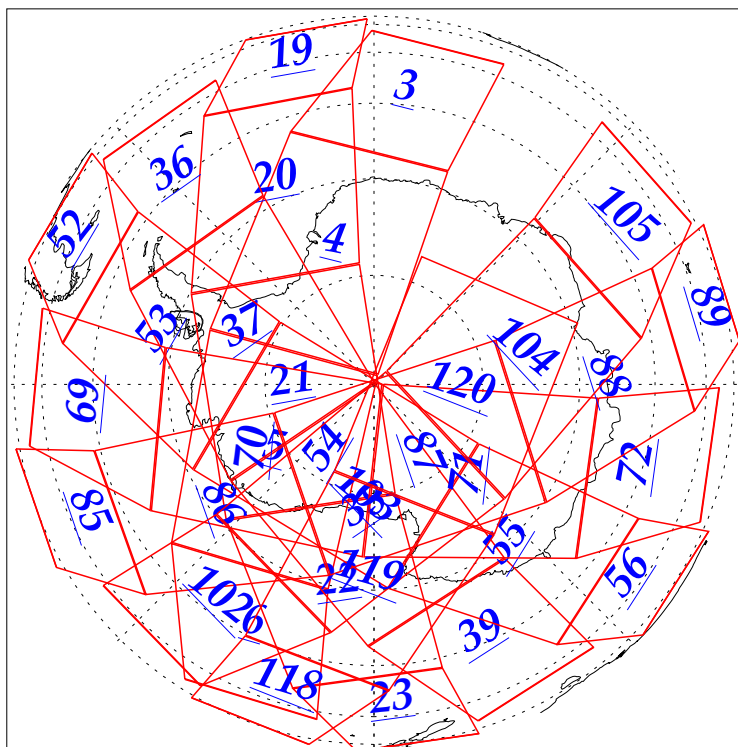

L1B Availability  
AMSU Granules: 240  
HSB Granules: 240  
AIRS Granules: 240

4 Dec 2002  
DoY 338  
Aqua Day 214  
Granules: 1 to 120

Granules: 121 to 240

Legend: AMSU Available, HSB Available, AIRS Available

L1B Availability  
AMSU Granules: 240  
HSB Granules: 240  
AIRS Granules: 240

4 Dec 2002  
DoY 338  
Aqua Day 214

Ascending Granules

Descending Granules

Legend: AMSU Available, HSB Available, AIRS Available

L1B Availability  
 AMSU Granules: 240  
 HSB Granules: 240  
 AIRS Granules: 240

4 Dec 2002  
 DoY 338  
 Aqua Day 214

Northern Hemisphere Granules

Southern Hemisphere Granules

Legend: AMSU Available, HSB Available, AIRS Available