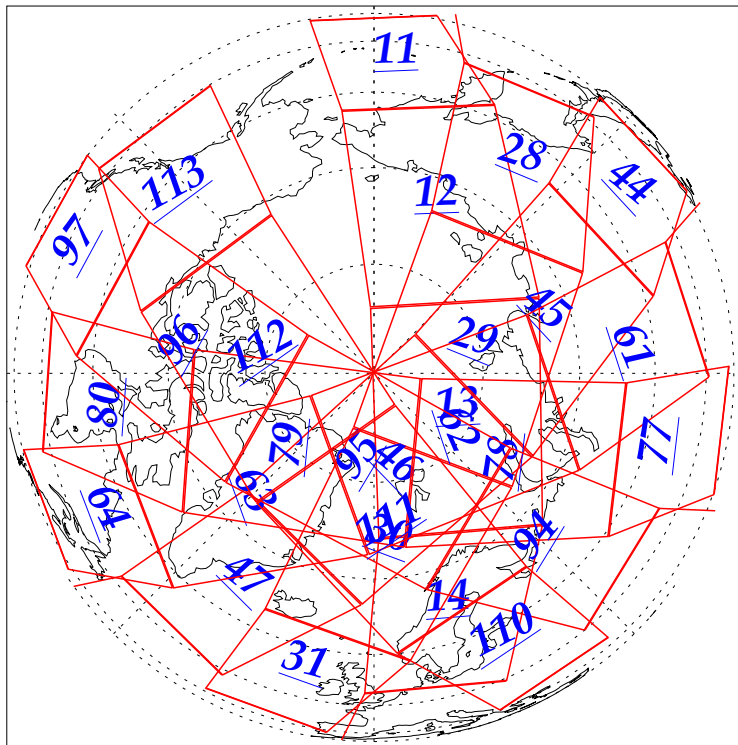

L1B Availability  
AMSU Granules: 240  
HSB Granules: 240  
AIRS Granules: 240

4 Dec 2002  
DoY 338  
Aqua Day 214  
Granules: 1 to 120

Granules: 121 to 240

Legend: AMSU Available, HSB Available, AIRS Available

L1B Availability  
AMSU Granules: 240  
HSB Granules: 240  
AIRS Granules: 240

4 Dec 2002  
DoY 338  
Aqua Day 214

Ascending Granules

Descending Granules

Legend: AMSU Available, HSB Available, AIRS Available

L1B Availability  
 AMSU Granules: 240  
 HSB Granules: 240  
 AIRS Granules: 240

4 Dec 2002  
 DoY 338  
 Aqua Day 214

Northern Hemisphere Granules

Southern Hemisphere Granules

Legend: AMSU Available, HSB Available, AIRS Available