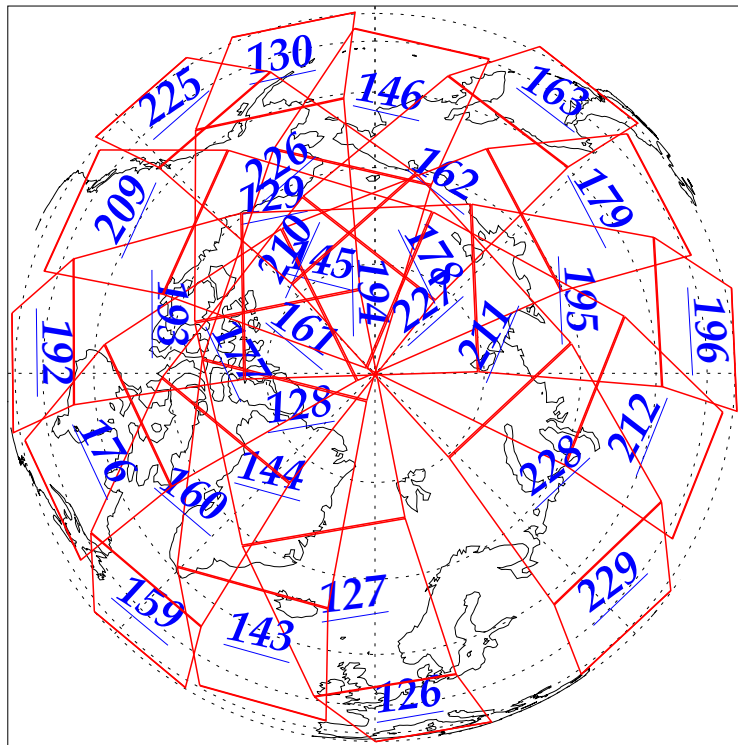

L1B Availability  
AMSU Granules: 240  
HSB Granules: 240  
AIRS Granules: 240

4 Dec 2002  
DoY 338  
Aqua Day 214  
Granules: 1 to 120

Granules: 121 to 240

Legend: AMSU Available, HSB Available, AIRS Available

L1B Availability  
AMSU Granules: 240  
HSB Granules: 240  
AIRS Granules: 240

4 Dec 2002  
DoY 338  
Aqua Day 214

Ascending Granules

Descending Granules

Legend: AMSU Available, HSB Available, AIRS Available

L1B Availability  
 AMSU Granules: 240  
 HSB Granules: 240  
 AIRS Granules: 240

4 Dec 2002  
 DoY 338  
 Aqua Day 214

Northern Hemisphere Granules

Southern Hemisphere Granules

Legend: AMSU Available, HSB Available, AIRS Available