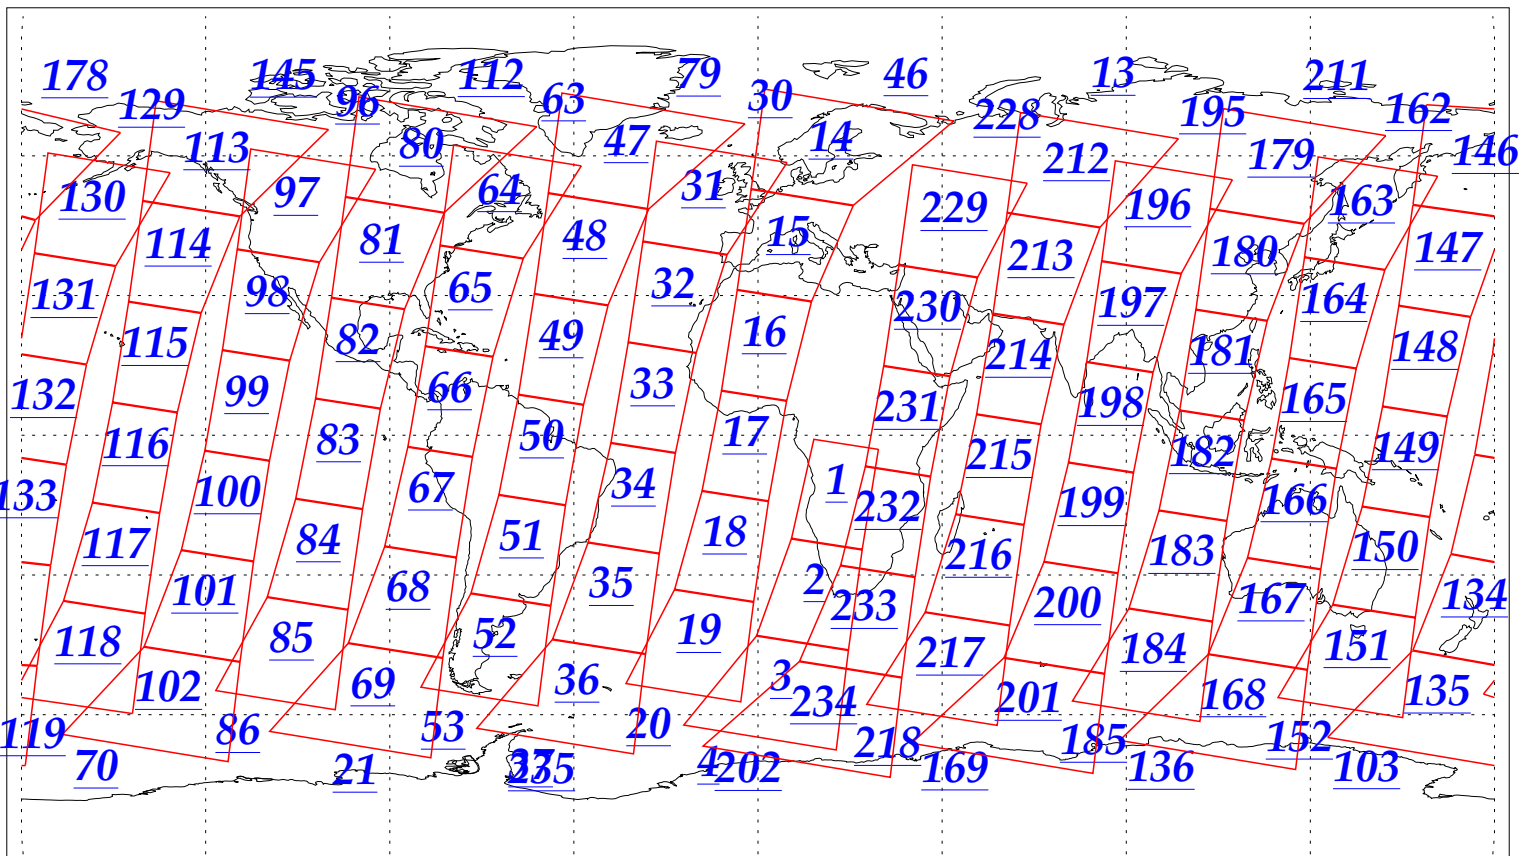

L1B Availability  
AMSU Granules: 240  
HSB Granules: 240  
AIRS Granules: 240

4 Dec 2002  
DoY 338  
Aqua Day 214  
Granules: 1 to 120

Granules: 121 to 240

Legend: AMSU Available, HSB Available, AIRS Available

L1B Availability  
AMSU Granules: 240  
HSB Granules: 240  
AIRS Granules: 240

4 Dec 2002  
DoY 338  
Aqua Day 214

Ascending Granules

Descending Granules

Legend: AMSU Available, HSB Available, AIRS Available

L1B Availability  
 AMSU Granules: 240  
 HSB Granules: 240  
 AIRS Granules: 240

4 Dec 2002  
 DoY 338  
 Aqua Day 214

Northern Hemisphere Granules

Southern Hemisphere Granules

Legend: AMSU Available, HSB Available, AIRS Available