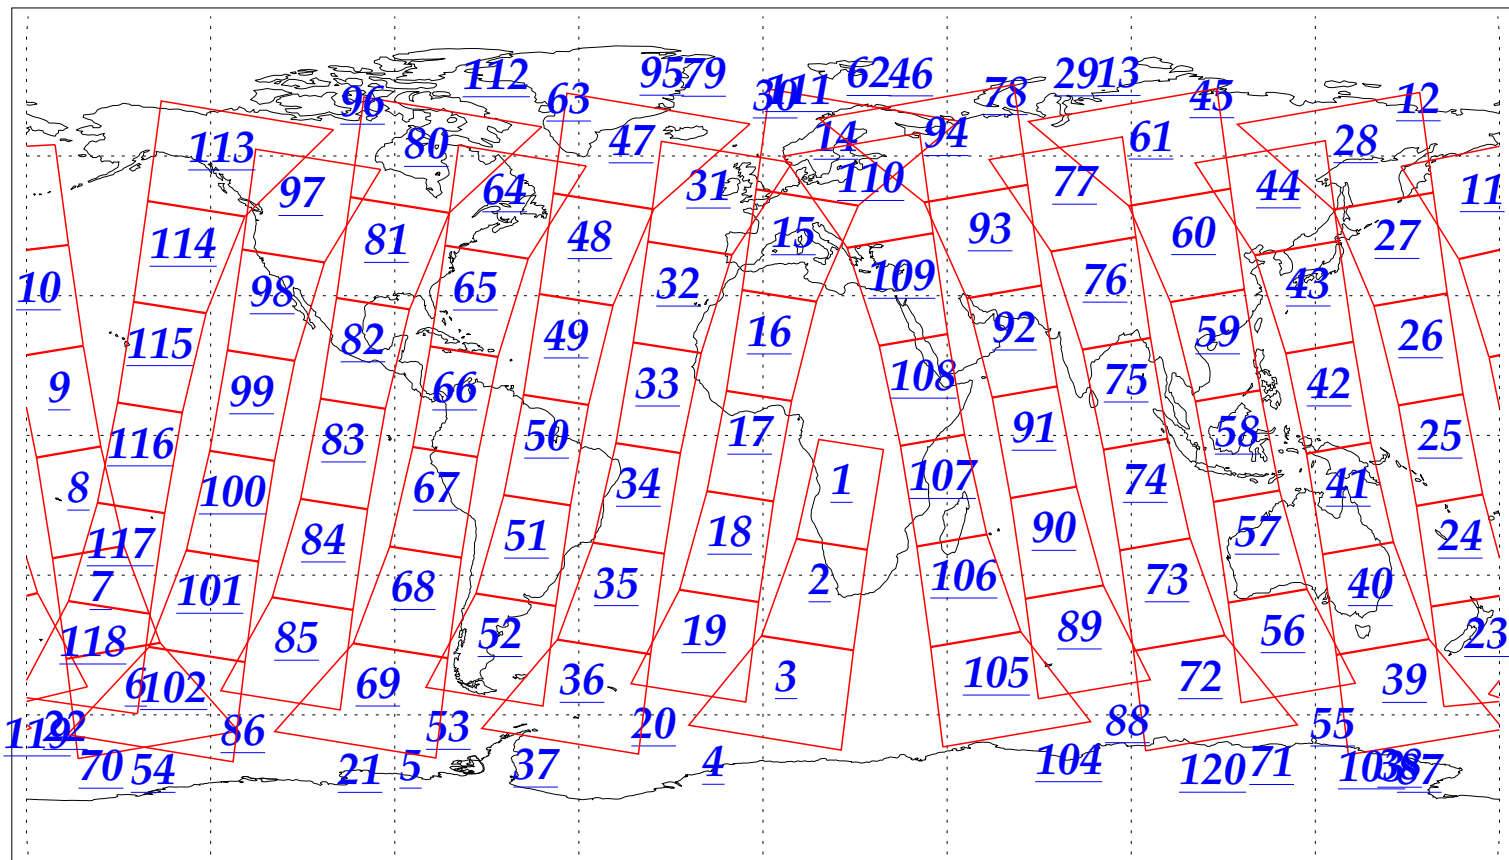

L1B Availability  
AMSU Granules: 240  
HSB Granules: 240  
AIRS Granules: 240

4 Dec 2002  
DoY 338  
Aqua Day 214  
Granules: 1 to 120

Granules: 121 to 240

Legend: AMSU Available, HSB Available, AIRS Available

L1B Availability  
AMSU Granules: 240  
HSB Granules: 240  
AIRS Granules: 240

4 Dec 2002  
DoY 338  
Aqua Day 214

Ascending Granules

Descending Granules

Legend: AMSU Available, HSB Available, AIRS Available

L1B Availability  
 AMSU Granules: 240  
 HSB Granules: 240  
 AIRS Granules: 240

4 Dec 2002  
 DoY 338  
 Aqua Day 214

Northern Hemisphere Granules

Southern Hemisphere Granules

Legend: AMSU Available, HSB Available, AIRS Available