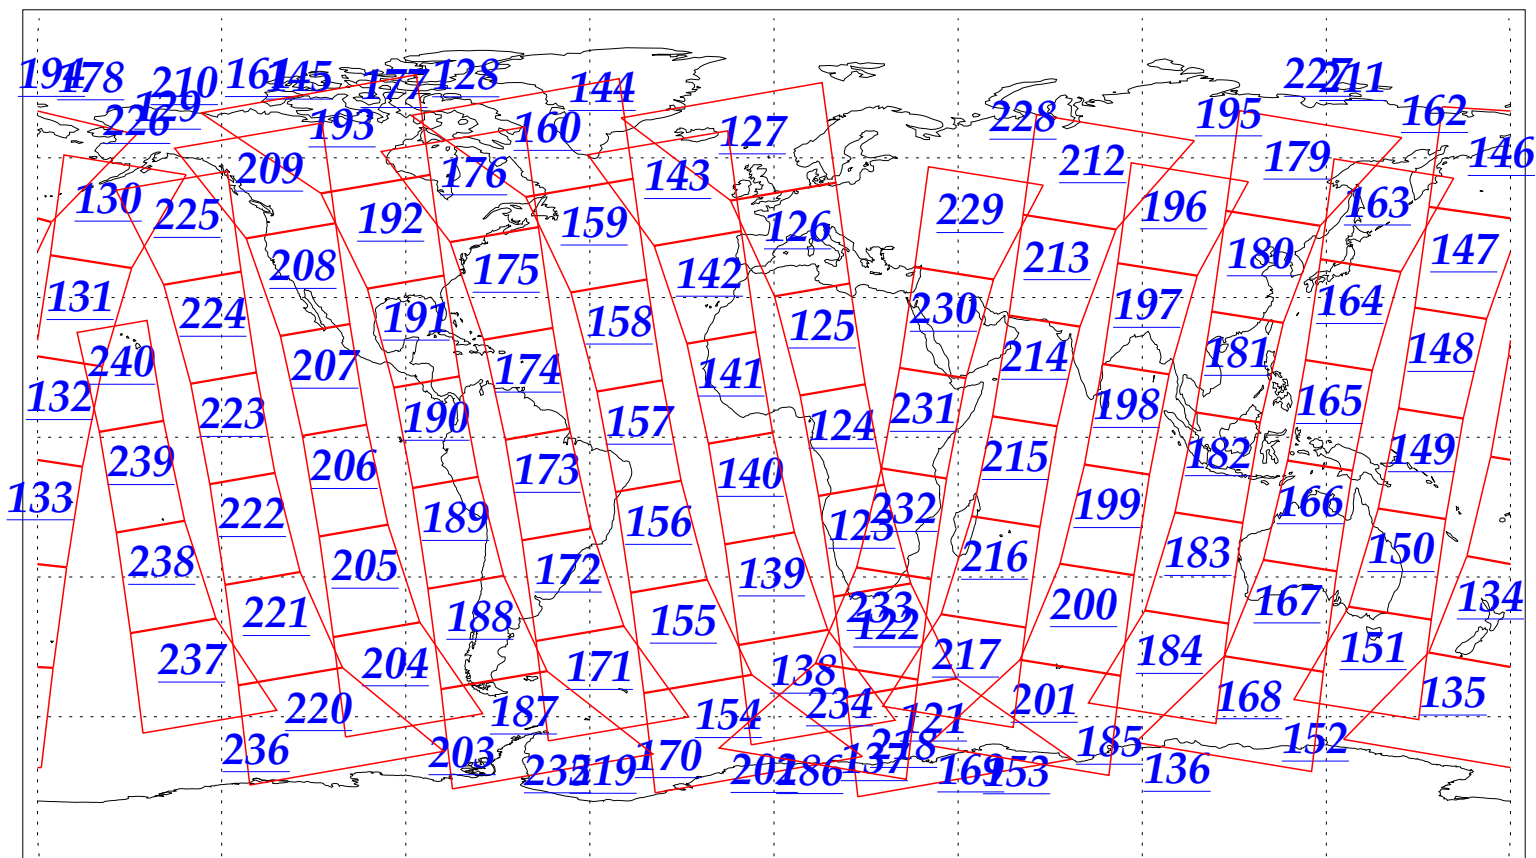

L1B Availability  
AMSU Granules: 240  
HSB Granules: 240  
AIRS Granules: 240

4 Dec 2002  
DoY 338  
Aqua Day 214  
Granules: 1 to 120

Granules: 121 to 240

Legend: AMSU Available, HSB Available, AIRS Available

L1B Availability  
AMSU Granules: 240  
HSB Granules: 240  
AIRS Granules: 240

4 Dec 2002  
DoY 338  
Aqua Day 214

Ascending Granules

Descending Granules

Legend: AMSU Available, HSB Available, AIRS Available

L1B Availability  
 AMSU Granules: 240  
 HSB Granules: 240  
 AIRS Granules: 240

4 Dec 2002  
 DoY 338  
 Aqua Day 214

Northern Hemisphere Granules

Southern Hemisphere Granules

Legend: AMSU Available, HSB Available, AIRS Available