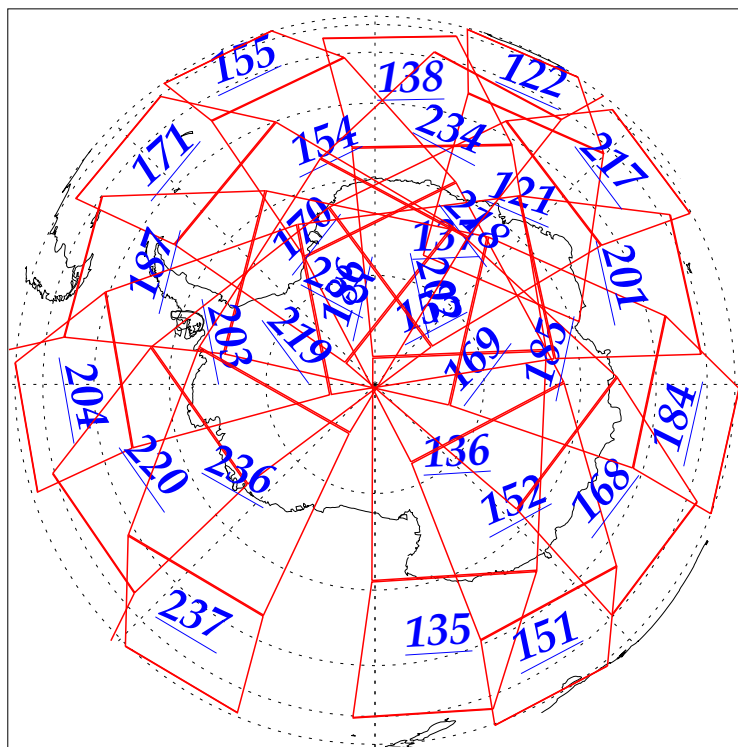

L1B Availability  
AMSU Granules: 240  
HSB Granules: 240  
AIRS Granules: 240

4 Dec 2002  
DoY 338  
Aqua Day 214  
Granules: 1 to 120

Granules: 121 to 240

Legend: AMSU Available, HSB Available, AIRS Available

L1B Availability  
AMSU Granules: 240  
HSB Granules: 240  
AIRS Granules: 240

4 Dec 2002  
DoY 338  
Aqua Day 214

Ascending Granules

Descending Granules

Legend: AMSU Available, HSB Available, AIRS Available

L1B Availability  
 AMSU Granules: 240  
 HSB Granules: 240  
 AIRS Granules: 240

4 Dec 2002  
 DoY 338  
 Aqua Day 214

Northern Hemisphere Granules

Southern Hemisphere Granules

Legend: AMSU Available, HSB Available, AIRS Available