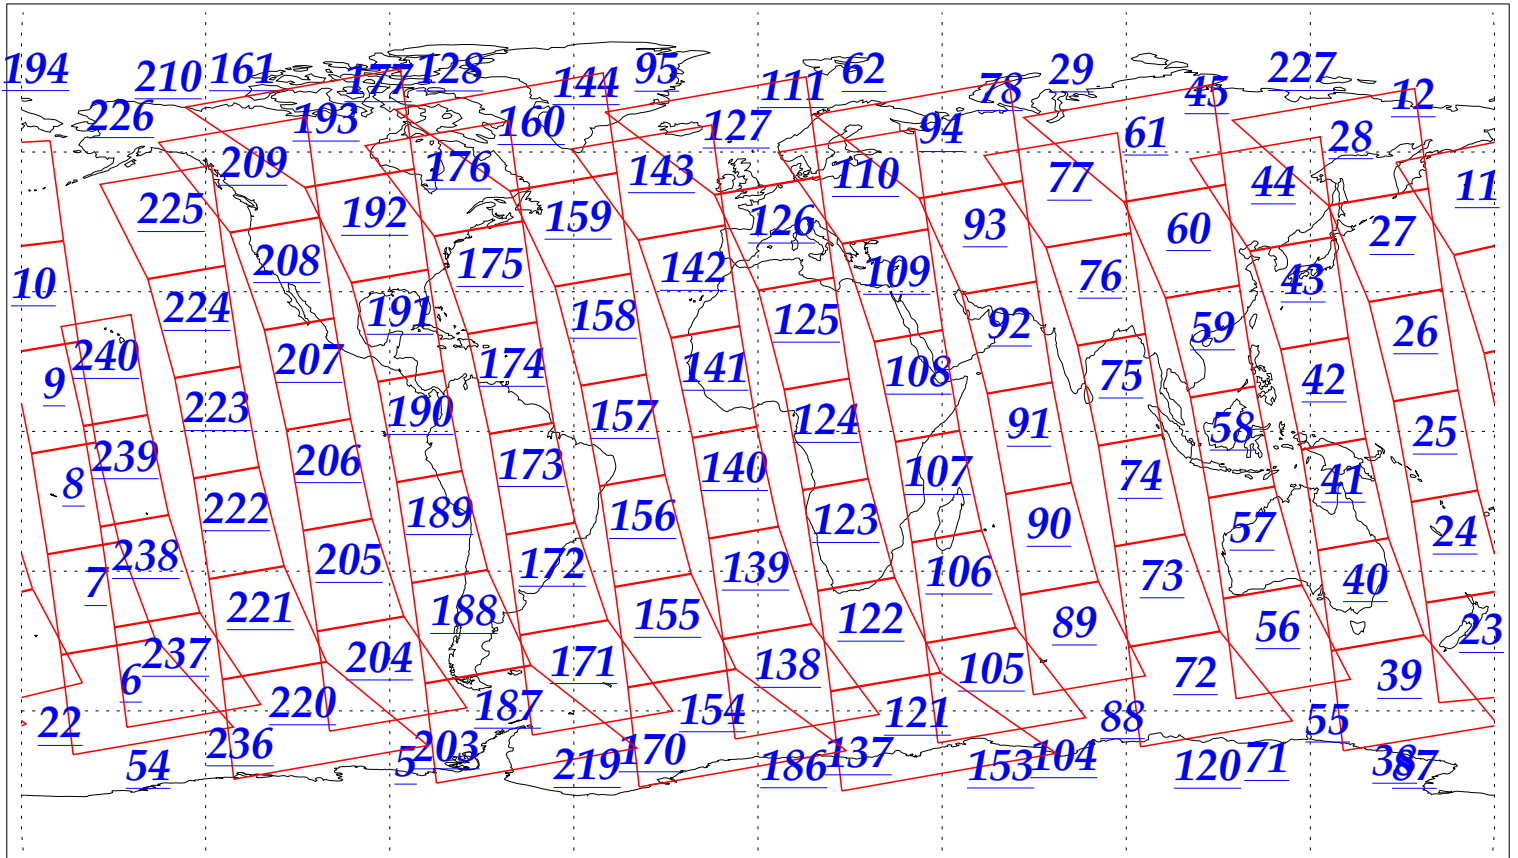

L1B Availability  
AMSU Granules: 240  
HSB Granules: 240  
AIRS Granules: 240

4 Dec 2002  
DoY 338  
Aqua Day 214  
Granules: 1 to 120

Granules: 121 to 240

Legend: AMSU Available, HSB Available, AIRS Available

L1B Availability  
AMSU Granules: 240  
HSB Granules: 240  
AIRS Granules: 240

4 Dec 2002  
DoY 338  
Aqua Day 214

Ascending Granules

Descending Granules

Legend: AMSU Available, HSB Available, AIRS Available

L1B Availability  
 AMSU Granules: 240  
 HSB Granules: 240  
 AIRS Granules: 240

4 Dec 2002  
 DoY 338  
 Aqua Day 214

Northern Hemisphere Granules

Southern Hemisphere Granules

Legend: AMSU Available, HSB Available, AIRS Available