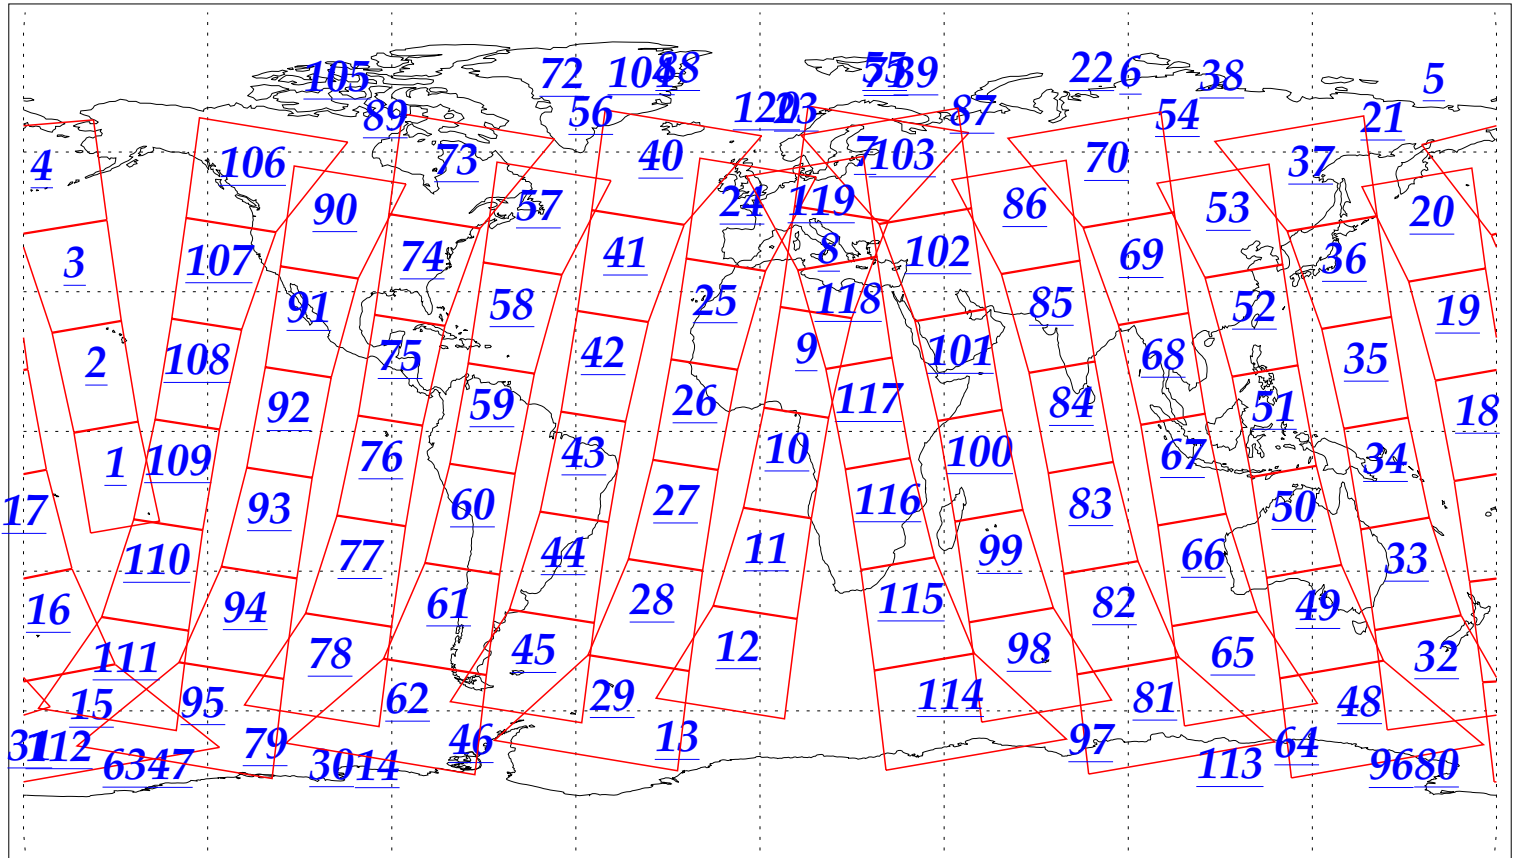

L1B Availability
AMSU Granules: 240
HSB Granules: 240
AIRS Granules: 240

3 Dec 2002
DoY 337
Aqua Day 213
Granules: 1 to 120

Granules: 121 to 240

Legend: AMSU Available, HSB Available, AIRS Available

L1B Availability
AMSU Granules: 240
HSB Granules: 240
AIRS Granules: 240

3 Dec 2002
DoY 337
Aqua Day 213

Ascending Granules

Descending Granules

Legend: AMSU Available, HSB Available, AIRS Available

L1B Availability
AMSU Granules: 240
HSB Granules: 240
AIRS Granules: 240

3 Dec 2002
DoY 337
Aqua Day 213

Northern Hemisphere Granules

Southern Hemisphere Granules

Legend: AMSU Available, HSB Available, AIRS Available