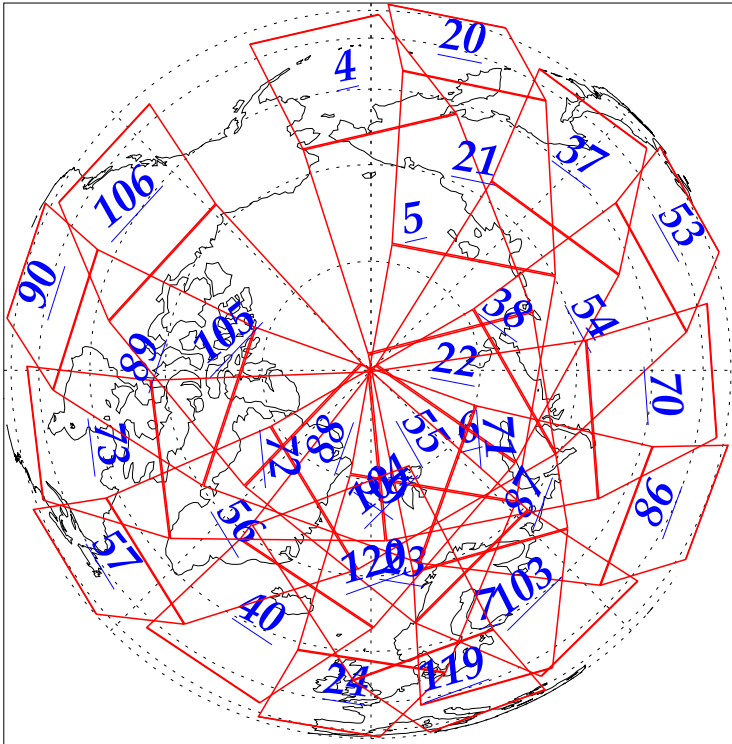

L1B Availability
AMSU Granules: 240
HSB Granules: 240
AIRS Granules: 240

3 Dec 2002
DoY 337
Aqua Day 213
Granules: 1 to 120

Granules: 121 to 240

Legend: AMSU Available, HSB Available, AIRS Available

L1B Availability
AMSU Granules: 240
HSB Granules: 240
AIRS Granules: 240

3 Dec 2002
DoY 337
Aqua Day 213

Ascending Granules

Descending Granules

Legend: AMSU Available, HSB Available, AIRS Available

L1B Availability
AMSU Granules: 240
HSB Granules: 240
AIRS Granules: 240

3 Dec 2002
DoY 337
Aqua Day 213

Northern Hemisphere Granules

Southern Hemisphere Granules

Legend: AMSU Available, HSB Available, AIRS Available