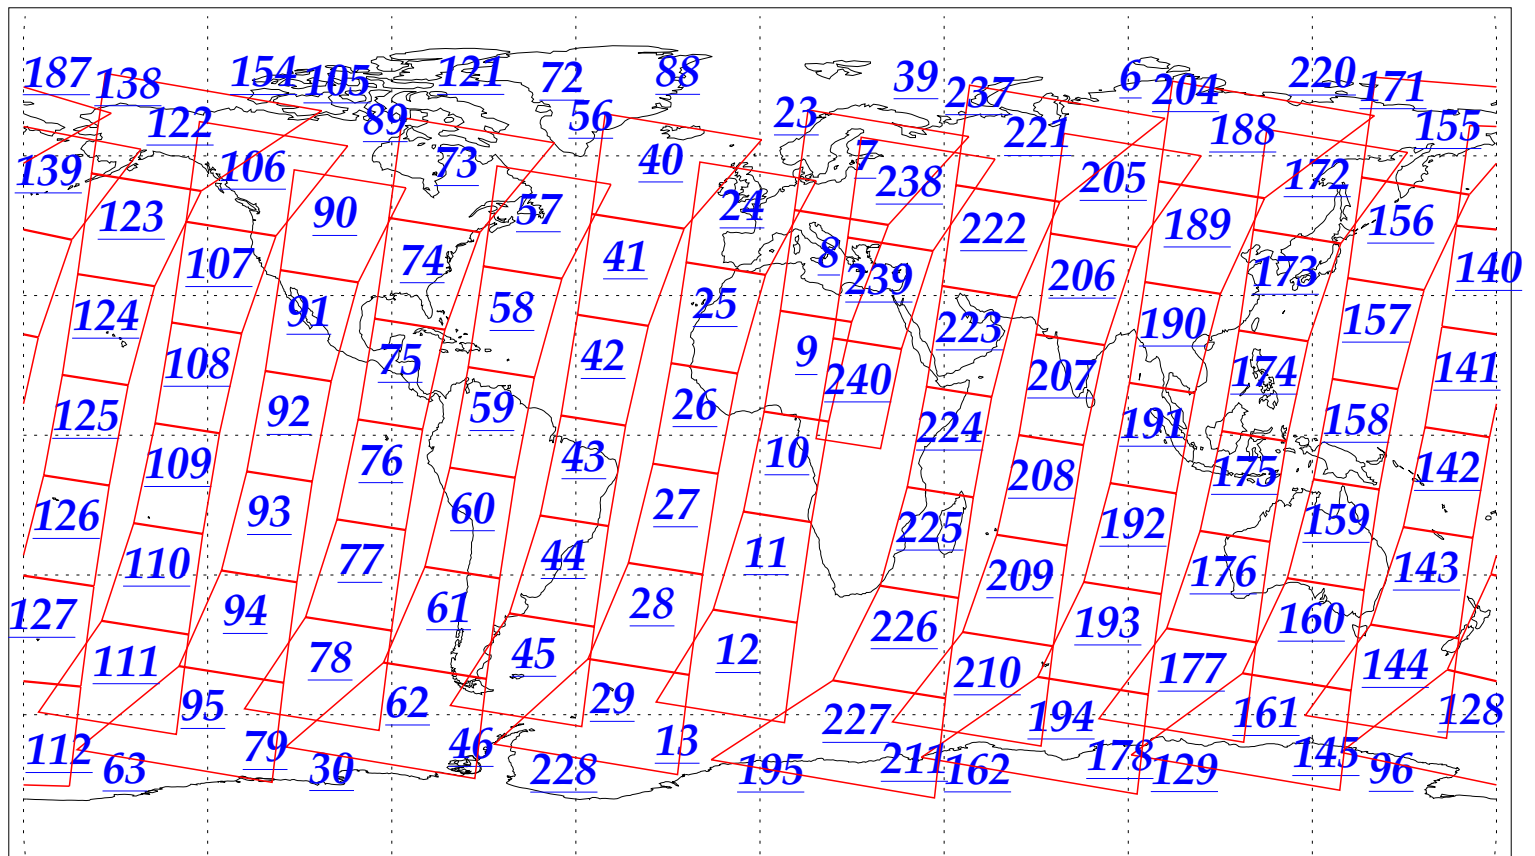

L1B Availability
AMSU Granules: 240
HSB Granules: 240
AIRS Granules: 240

3 Dec 2002
DoY 337
Aqua Day 213
Granules: 1 to 120

Granules: 121 to 240

Legend: AMSU Available, HSB Available, AIRS Available

L1B Availability
AMSU Granules: 240
HSB Granules: 240
AIRS Granules: 240

3 Dec 2002
DoY 337
Aqua Day 213

Ascending Granules

Descending Granules

Legend: AMSU Available, HSB Available, AIRS Available

L1B Availability
AMSU Granules: 240
HSB Granules: 240
AIRS Granules: 240

3 Dec 2002
DoY 337
Aqua Day 213

Northern Hemisphere Granules

Southern Hemisphere Granules

Legend: AMSU Available, HSB Available, AIRS Available