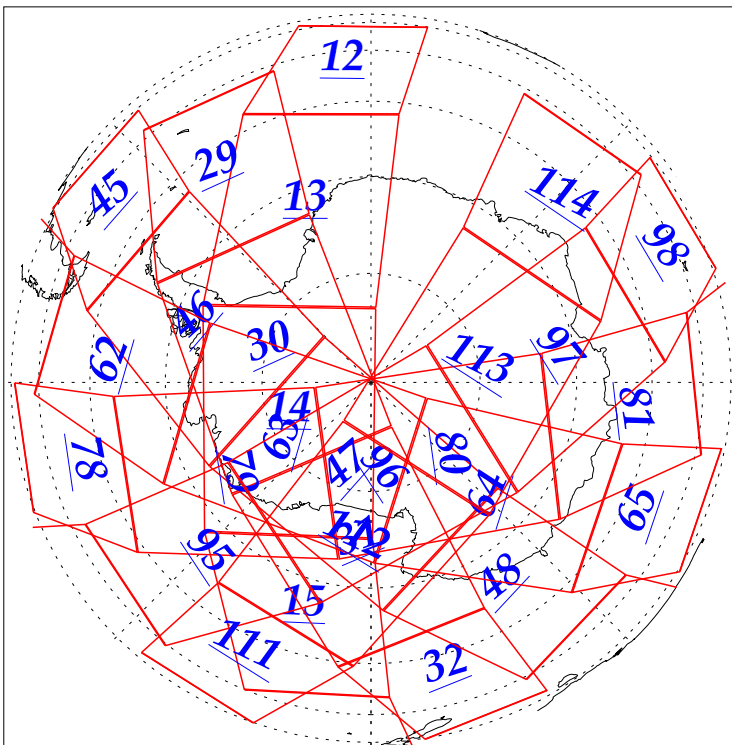

L1B Availability
AMSU Granules: 240
HSB Granules: 240
AIRS Granules: 240

3 Dec 2002
DoY 337
Aqua Day 213
Granules: 1 to 120

Granules: 121 to 240

Legend: AMSU Available, HSB Available, AIRS Available

L1B Availability
AMSU Granules: 240
HSB Granules: 240
AIRS Granules: 240

3 Dec 2002
DoY 337
Aqua Day 213

Ascending Granules

Descending Granules

Legend: AMSU Available, HSB Available, AIRS Available

L1B Availability
AMSU Granules: 240
HSB Granules: 240
AIRS Granules: 240

3 Dec 2002
DoY 337
Aqua Day 213

Northern Hemisphere Granules

Southern Hemisphere Granules

Legend: AMSU Available, HSB Available, AIRS Available