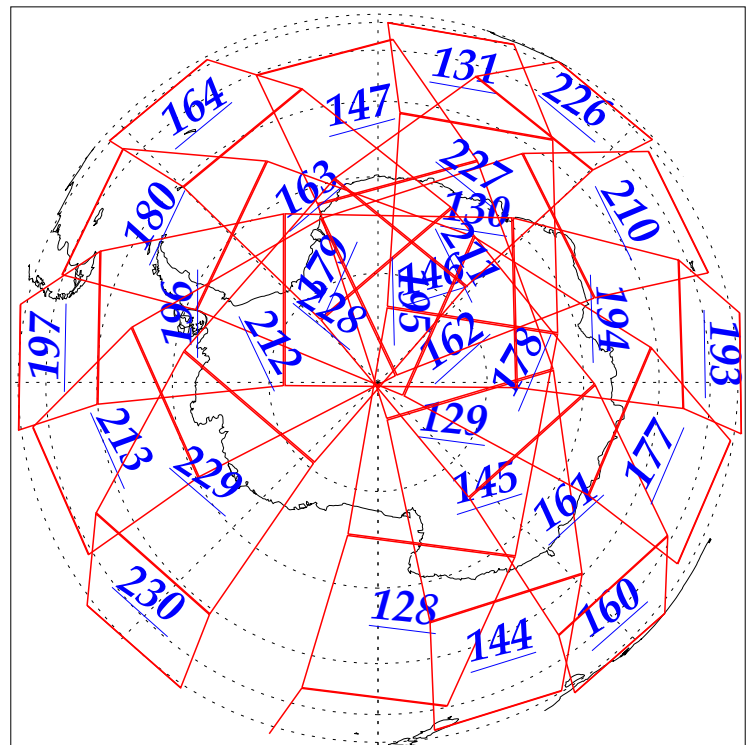

L1B Availability
AMSU Granules: 240
HSB Granules: 240
AIRS Granules: 240

3 Dec 2002
DoY 337
Aqua Day 213
Granules: 1 to 120

Granules: 121 to 240

Legend: AMSU Available, HSB Available, AIRS Available

L1B Availability
AMSU Granules: 240
HSB Granules: 240
AIRS Granules: 240

3 Dec 2002
DoY 337
Aqua Day 213

Ascending Granules

Descending Granules

Legend: AMSU Available, HSB Available, AIRS Available

L1B Availability
AMSU Granules: 240
HSB Granules: 240
AIRS Granules: 240

3 Dec 2002
DoY 337
Aqua Day 213

Northern Hemisphere Granules

Southern Hemisphere Granules

Legend: AMSU Available, HSB Available, AIRS Available