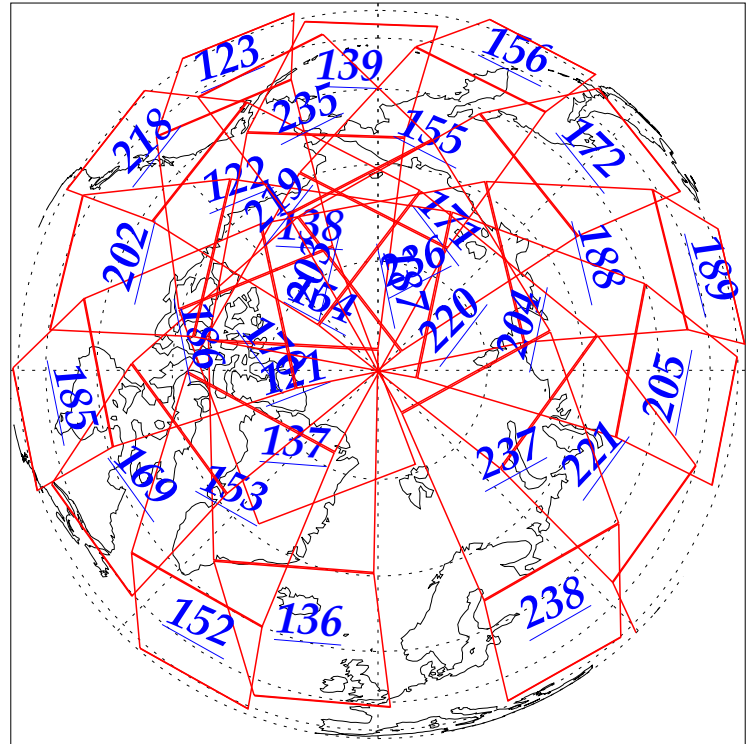

L1B Availability
AMSU Granules: 240
HSB Granules: 240
AIRS Granules: 240

3 Dec 2002
DoY 337
Aqua Day 213
Granules: 1 to 120

Granules: 121 to 240

Legend: AMSU Available, HSB Available, AIRS Available

L1B Availability
AMSU Granules: 240
HSB Granules: 240
AIRS Granules: 240

3 Dec 2002
DoY 337
Aqua Day 213

Ascending Granules

Descending Granules

Legend: AMSU Available, HSB Available, AIRS Available

L1B Availability
AMSU Granules: 240
HSB Granules: 240
AIRS Granules: 240

3 Dec 2002
DoY 337
Aqua Day 213

Northern Hemisphere Granules

Southern Hemisphere Granules

Legend: AMSU Available, HSB Available, AIRS Available