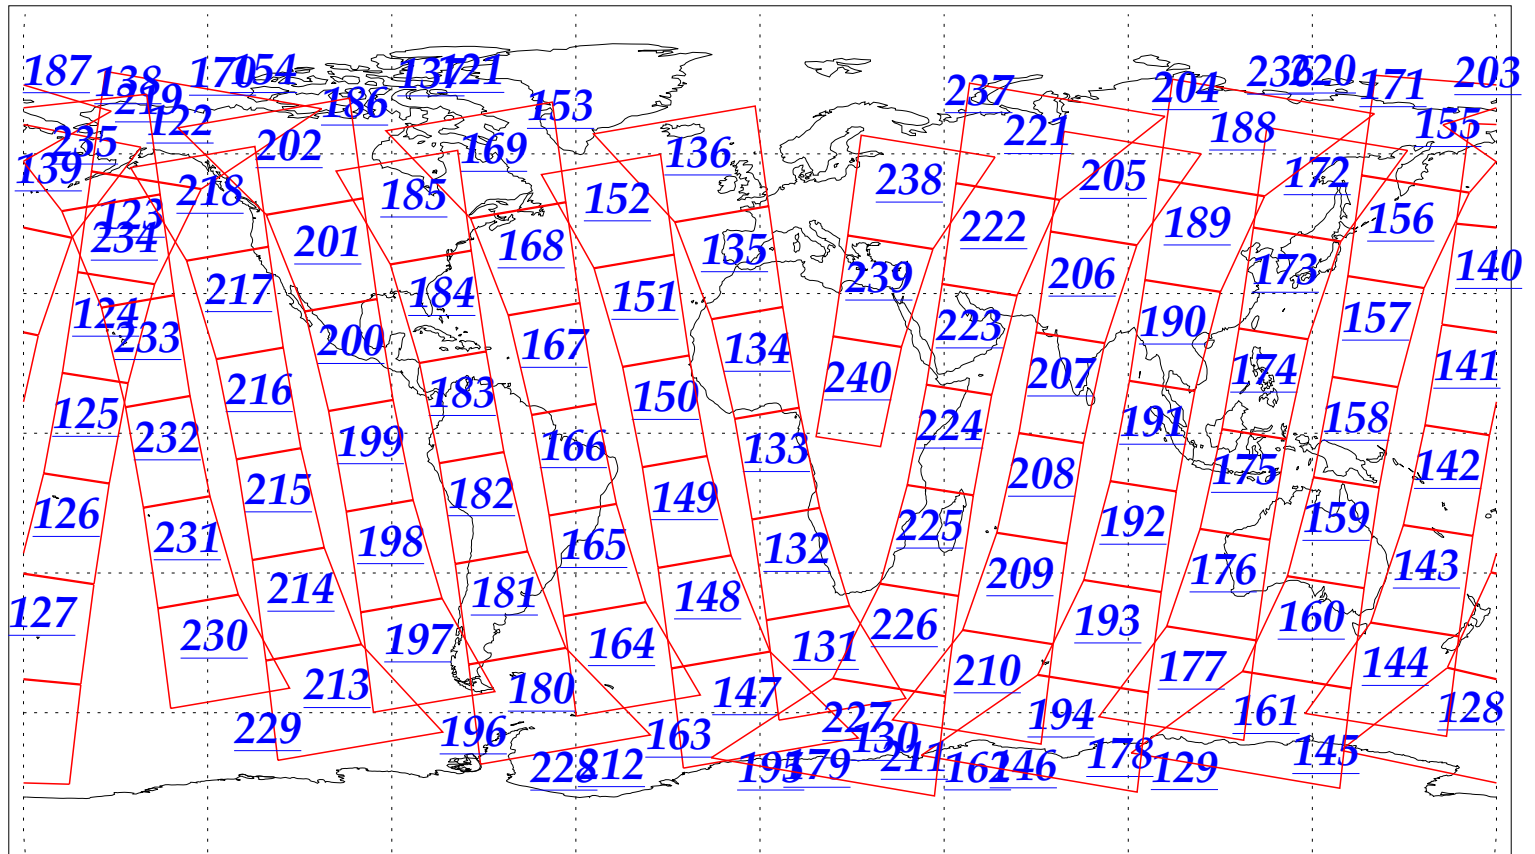

L1B Availability
AMSU Granules: 240
HSB Granules: 240
AIRS Granules: 240

3 Dec 2002
DoY 337
Aqua Day 213
Granules: 1 to 120

Granules: 121 to 240

Legend: AMSU Available, HSB Available, AIRS Available

L1B Availability
AMSU Granules: 240
HSB Granules: 240
AIRS Granules: 240

3 Dec 2002
DoY 337
Aqua Day 213

Ascending Granules

Descending Granules

Legend: AMSU Available, HSB Available, AIRS Available

L1B Availability
AMSU Granules: 240
HSB Granules: 240
AIRS Granules: 240

3 Dec 2002
DoY 337
Aqua Day 213