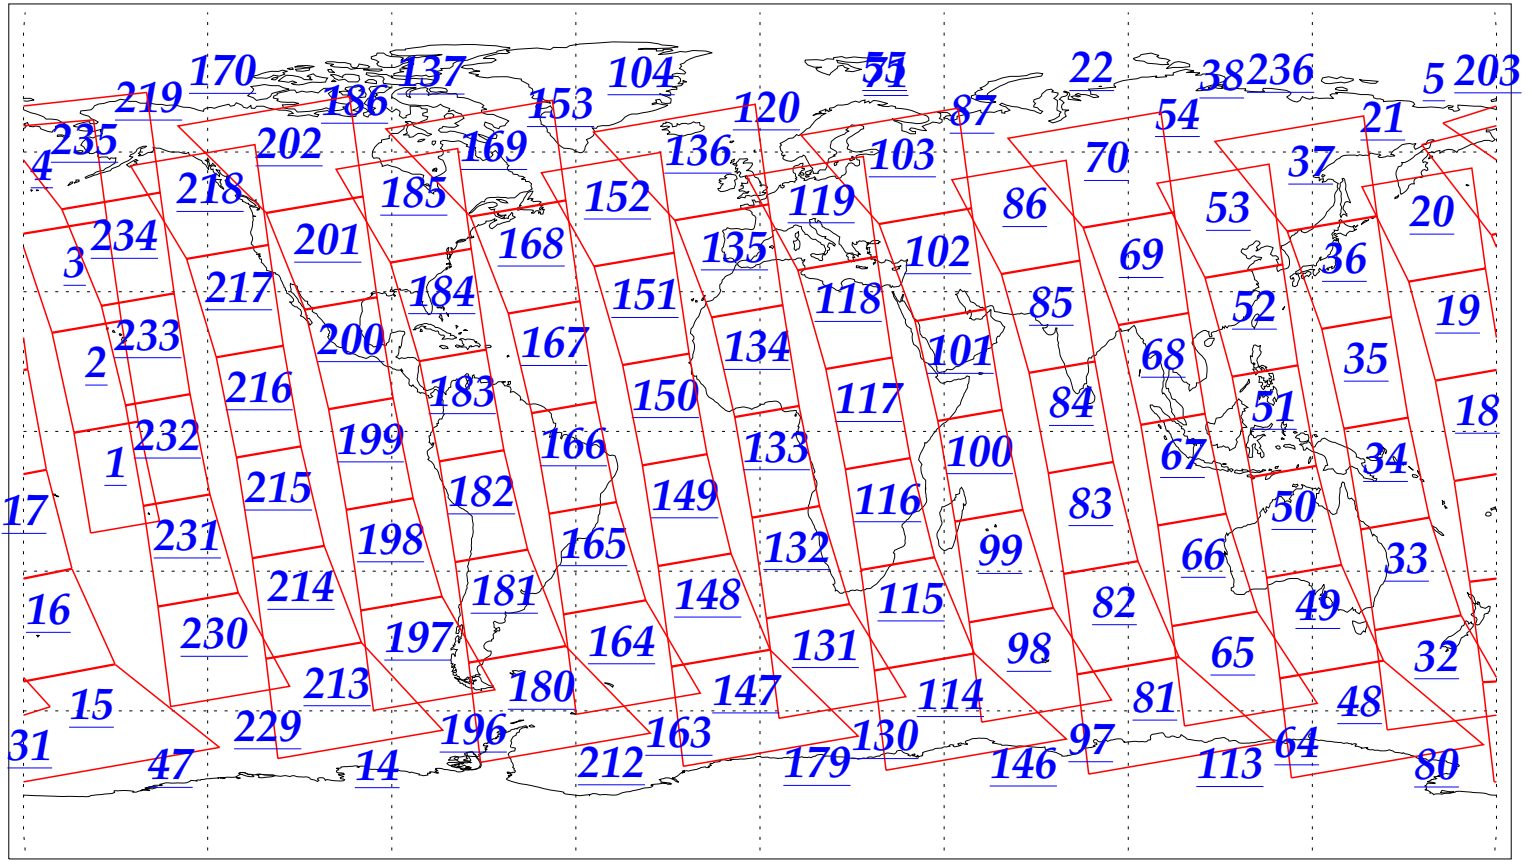

L1B Availability
AMSU Granules: 240
HSB Granules: 240
AIRS Granules: 240

3 Dec 2002
DoY 337
Aqua Day 213
Granules: 1 to 120

Granules: 121 to 240

Legend: AMSU Available, HSB Available, AIRS Available

L1B Availability
AMSU Granules: 240
HSB Granules: 240
AIRS Granules: 240

3 Dec 2002
DoY 337
Aqua Day 213

Ascending Granules

Descending Granules

Legend: AMSU Available, HSB Available, AIRS Available

L1B Availability
AMSU Granules: 240
HSB Granules: 240
AIRS Granules: 240

3 Dec 2002
DoY 337
Aqua Day 213

Northern Hemisphere Granules

Southern Hemisphere Granules

Legend: AMSU Available, HSB Available, AIRS Available