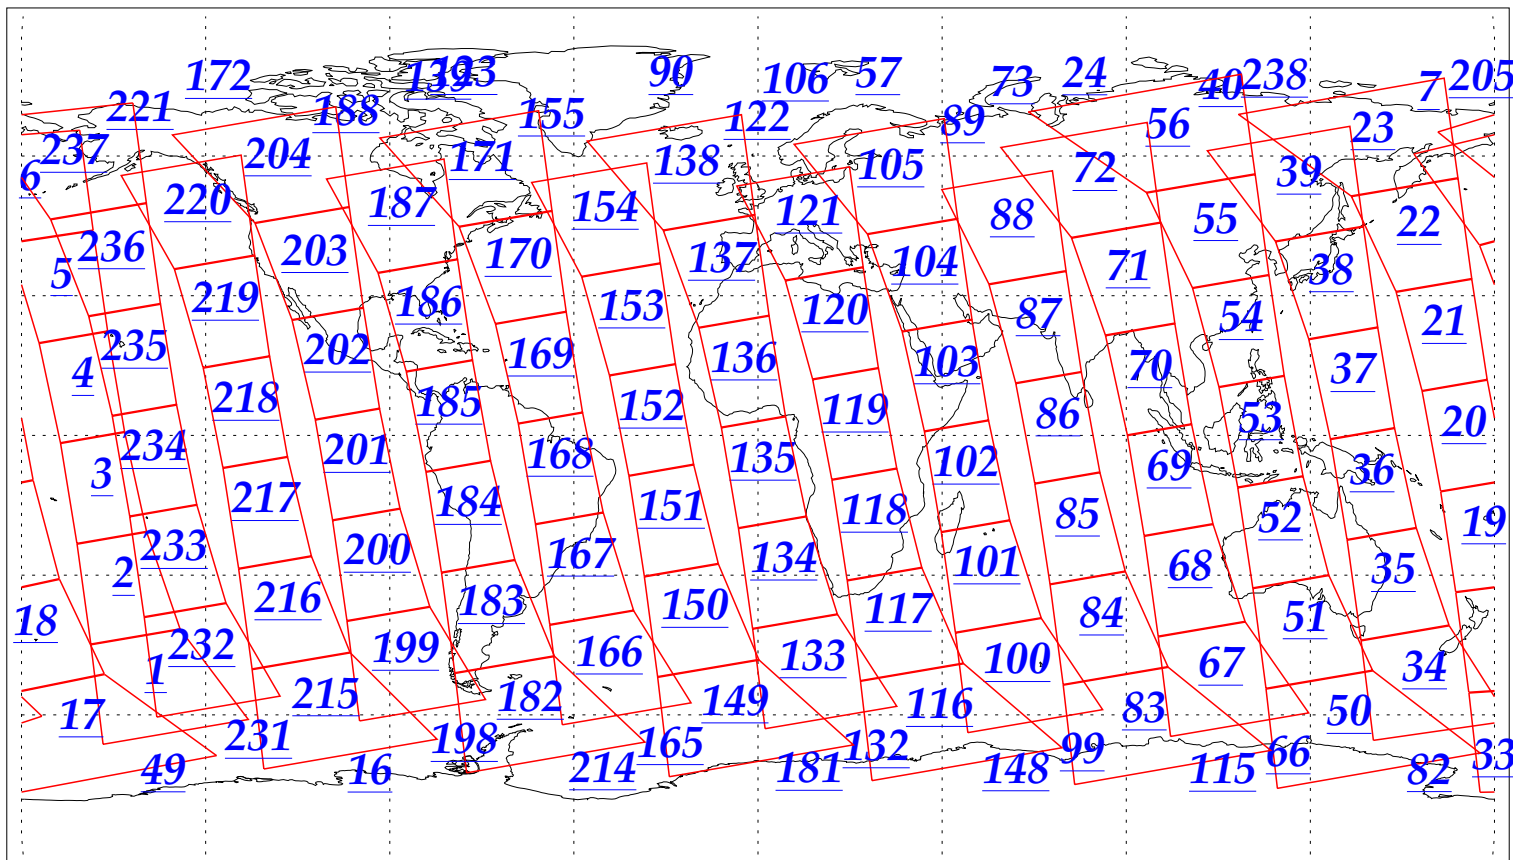

L1B Availability
AMSU Granules: 240
HSB Granules: 240
AIRS Granules: 240

1 Dec 2002
DoY 335
Aqua Day 211
Granules: 1 to 120

Granules: 121 to 240

Legend: AMSU Available, HSB Available, AIRS Available

L1B Availability
AMSU Granules: 240
HSB Granules: 240
AIRS Granules: 240

1 Dec 2002
DoY 335
Aqua Day 211

Ascending Granules

Descending Granules

Legend: AMSU Available, HSB Available, AIRS Available

L1B Availability
 AMSU Granules: 240
 HSB Granules: 240
 AIRS Granules: 240

1 Dec 2002
 DoY 335
 Aqua Day 211

Northern Hemisphere Granules

Southern Hemisphere Granules

Legend: AMSU Available, HSB Available, AIRS Available