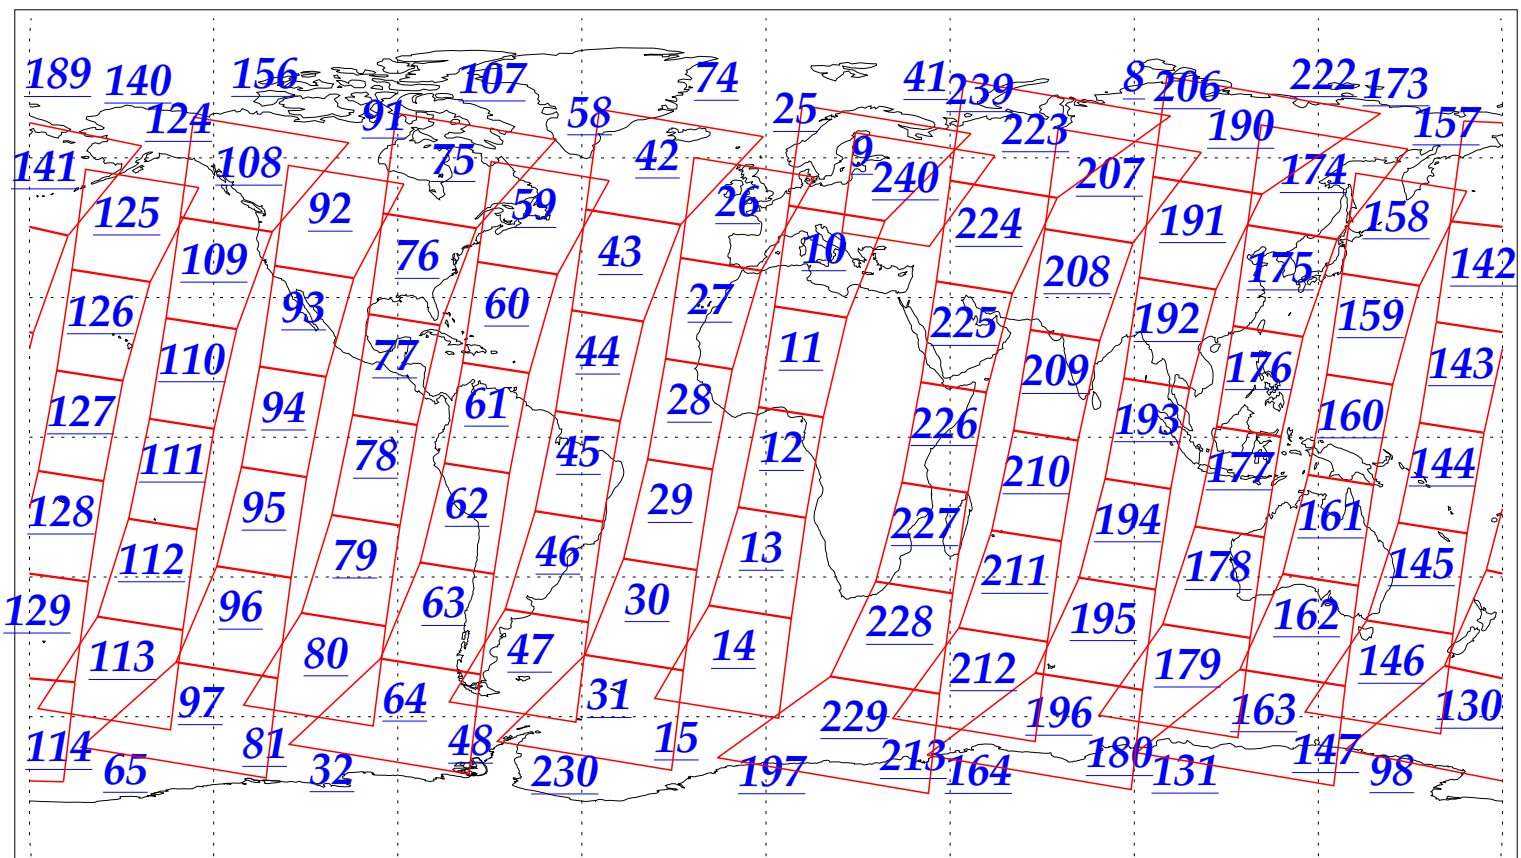

L1B Availability
AMSU Granules: 240
HSB Granules: 240
AIRS Granules: 240

1 Dec 2002
DoY 335
Aqua Day 211
Granules: 1 to 120

Granules: 121 to 240

Legend: AMSU Available, HSB Available, AIRS Available

L1B Availability
AMSU Granules: 240
HSB Granules: 240
AIRS Granules: 240

1 Dec 2002
DoY 335
Aqua Day 211

Ascending Granules

Descending Granules

Legend: AMSU Available, HSB Available, AIRS Available

L1B Availability
 AMSU Granules: 240
 HSB Granules: 240
 AIRS Granules: 240

1 Dec 2002
 DoY 335
 Aqua Day 211

Northern Hemisphere Granules

Southern Hemisphere Granules

Legend: AMSU Available, HSB Available, AIRS Available