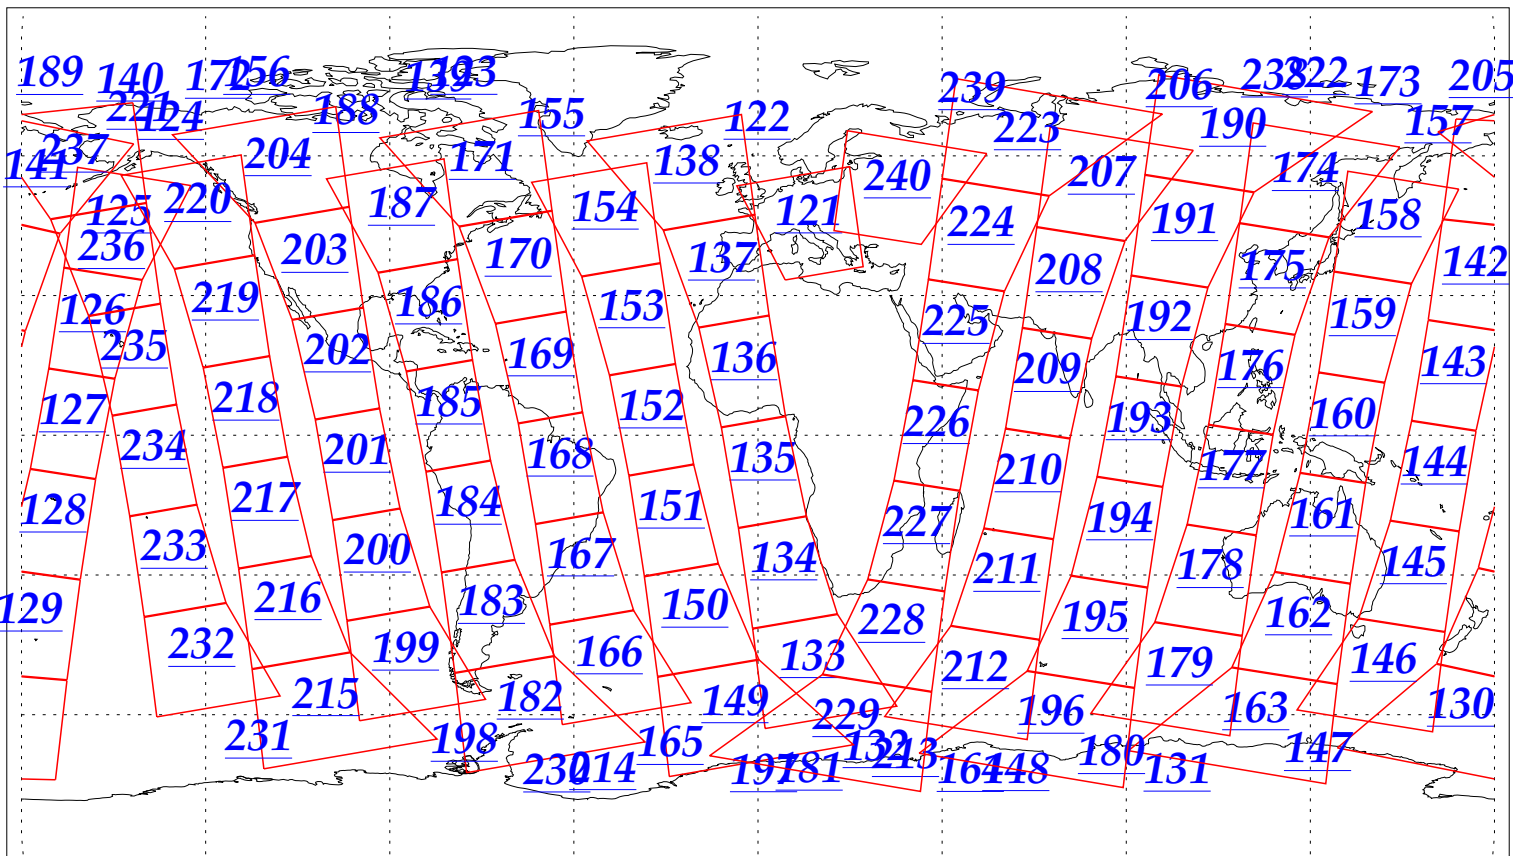

L1B Availability
AMSU Granules: 240
HSB Granules: 240
AIRS Granules: 240

1 Dec 2002
DoY 335
Aqua Day 211
Granules: 1 to 120

Granules: 121 to 240

Legend: AMSU Available, HSB Available, AIRS Available

L1B Availability
AMSU Granules: 240
HSB Granules: 240
AIRS Granules: 240

1 Dec 2002
DoY 335
Aqua Day 211

Ascending Granules

Descending Granules

Legend: AMSU Available, HSB Available, AIRS Available

L1B Availability
 AMSU Granules: 240
 HSB Granules: 240
 AIRS Granules: 240

1 Dec 2002
 DoY 335
 Aqua Day 211