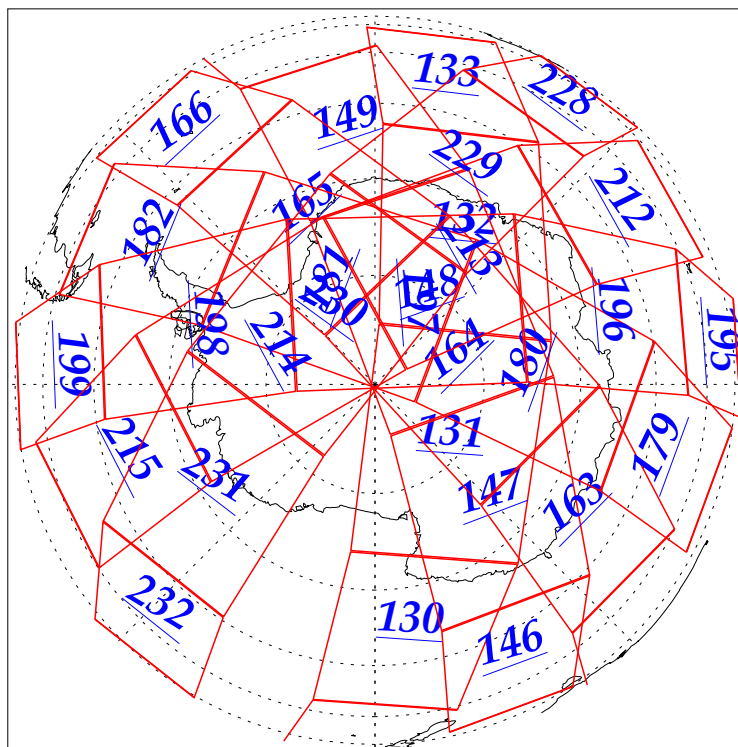

L1B Availability
AMSU Granules: 240
HSB Granules: 240
AIRS Granules: 240

1 Dec 2002
DoY 335
Aqua Day 211
Granules: 1 to 120

Granules: 121 to 240

Legend: AMSU Available, HSB Available, AIRS Available

L1B Availability
AMSU Granules: 240
HSB Granules: 240
AIRS Granules: 240

1 Dec 2002
DoY 335
Aqua Day 211

Ascending Granules

Descending Granules

Legend: AMSU Available, HSB Available, AIRS Available

L1B Availability
 AMSU Granules: 240
 HSB Granules: 240
 AIRS Granules: 240

1 Dec 2002
 DoY 335
 Aqua Day 211

Northern Hemisphere Granules

Southern Hemisphere Granules

Legend: AMSU Available, HSB Available, AIRS Available