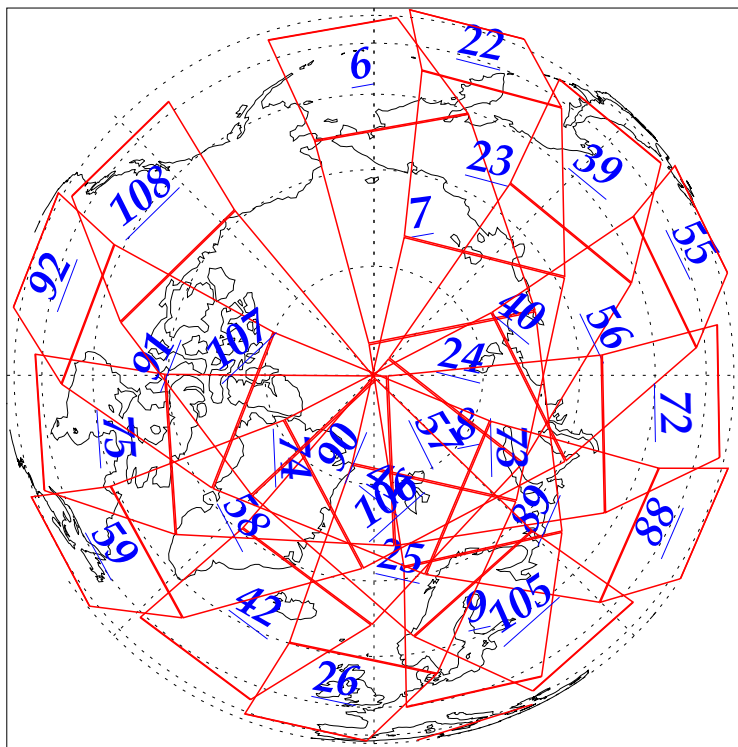

L1B Availability
AMSU Granules: 240
HSB Granules: 240
AIRS Granules: 240

1 Dec 2002
DoY 335
Aqua Day 211
Granules: 1 to 120

Granules: 121 to 240

Legend: AMSU Available, HSB Available, AIRS Available

L1B Availability
AMSU Granules: 240
HSB Granules: 240
AIRS Granules: 240

1 Dec 2002
DoY 335
Aqua Day 211

Ascending Granules

Descending Granules

Legend: AMSU Available, HSB Available, AIRS Available

L1B Availability
 AMSU Granules: 240
 HSB Granules: 240
 AIRS Granules: 240

1 Dec 2002
 DoY 335
 Aqua Day 211

Northern Hemisphere Granules

Southern Hemisphere Granules

Legend: AMSU Available, HSB Available, AIRS Available