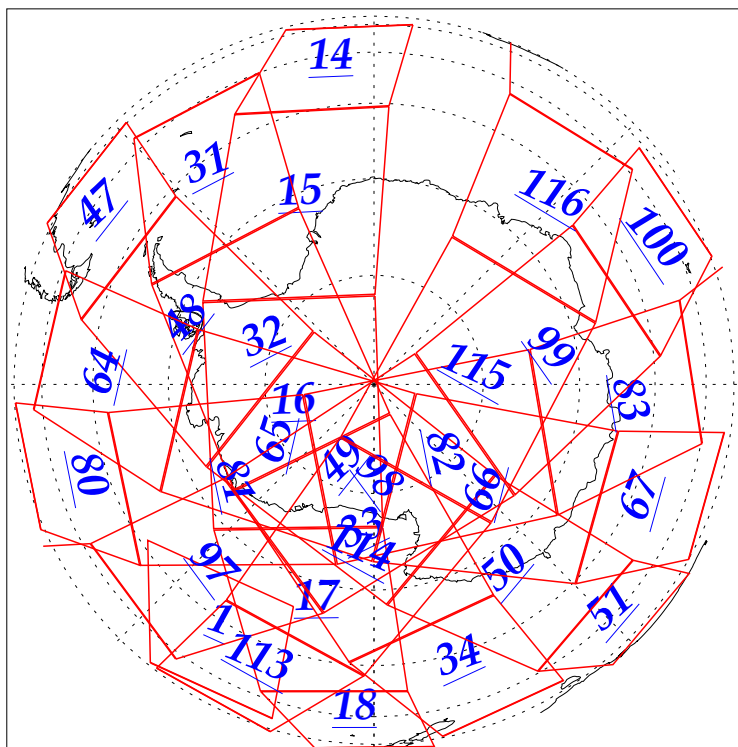

L1B Availability
AMSU Granules: 240
HSB Granules: 240
AIRS Granules: 240

1 Dec 2002
DoY 335
Aqua Day 211
Granules: 1 to 120

Granules: 121 to 240

Legend: AMSU Available, HSB Available, AIRS Available

L1B Availability
AMSU Granules: 240
HSB Granules: 240
AIRS Granules: 240

1 Dec 2002
DoY 335
Aqua Day 211

Ascending Granules

Descending Granules

Legend: AMSU Available, HSB Available, AIRS Available

L1B Availability
 AMSU Granules: 240
 HSB Granules: 240
 AIRS Granules: 240

1 Dec 2002
 DoY 335
 Aqua Day 211

Northern Hemisphere Granules

Southern Hemisphere Granules

Legend: AMSU Available, HSB Available, AIRS Available