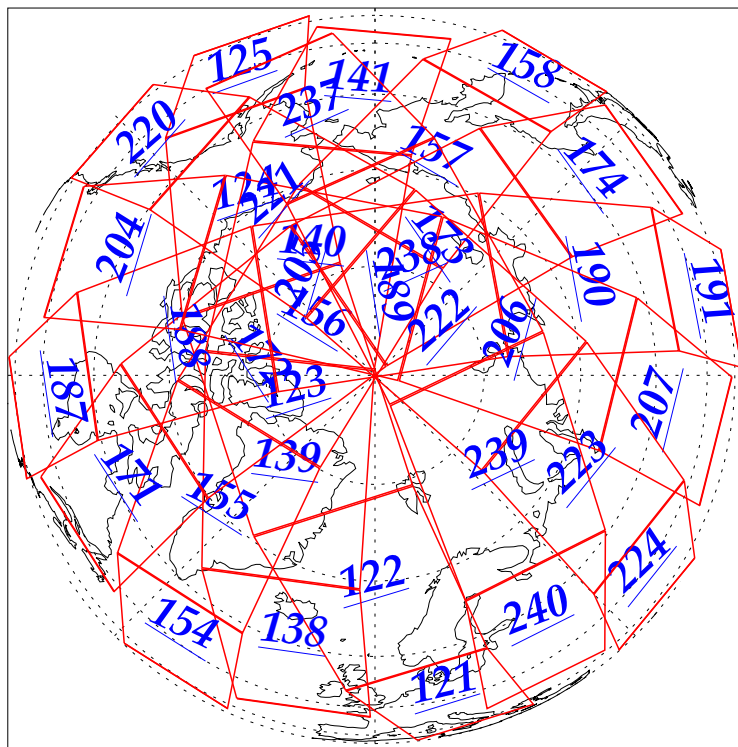

L1B Availability
AMSU Granules: 240
HSB Granules: 240
AIRS Granules: 240

1 Dec 2002
DoY 335
Aqua Day 211
Granules: 1 to 120

Granules: 121 to 240

Legend: AMSU Available, HSB Available, AIRS Available

L1B Availability
AMSU Granules: 240
HSB Granules: 240
AIRS Granules: 240

1 Dec 2002
DoY 335
Aqua Day 211

Ascending Granules

Descending Granules

Legend: AMSU Available, HSB Available, AIRS Available

L1B Availability
 AMSU Granules: 240
 HSB Granules: 240
 AIRS Granules: 240

1 Dec 2002
 DoY 335
 Aqua Day 211

Northern Hemisphere Granules

Southern Hemisphere Granules

Legend: AMSU Available, HSB Available, AIRS Available