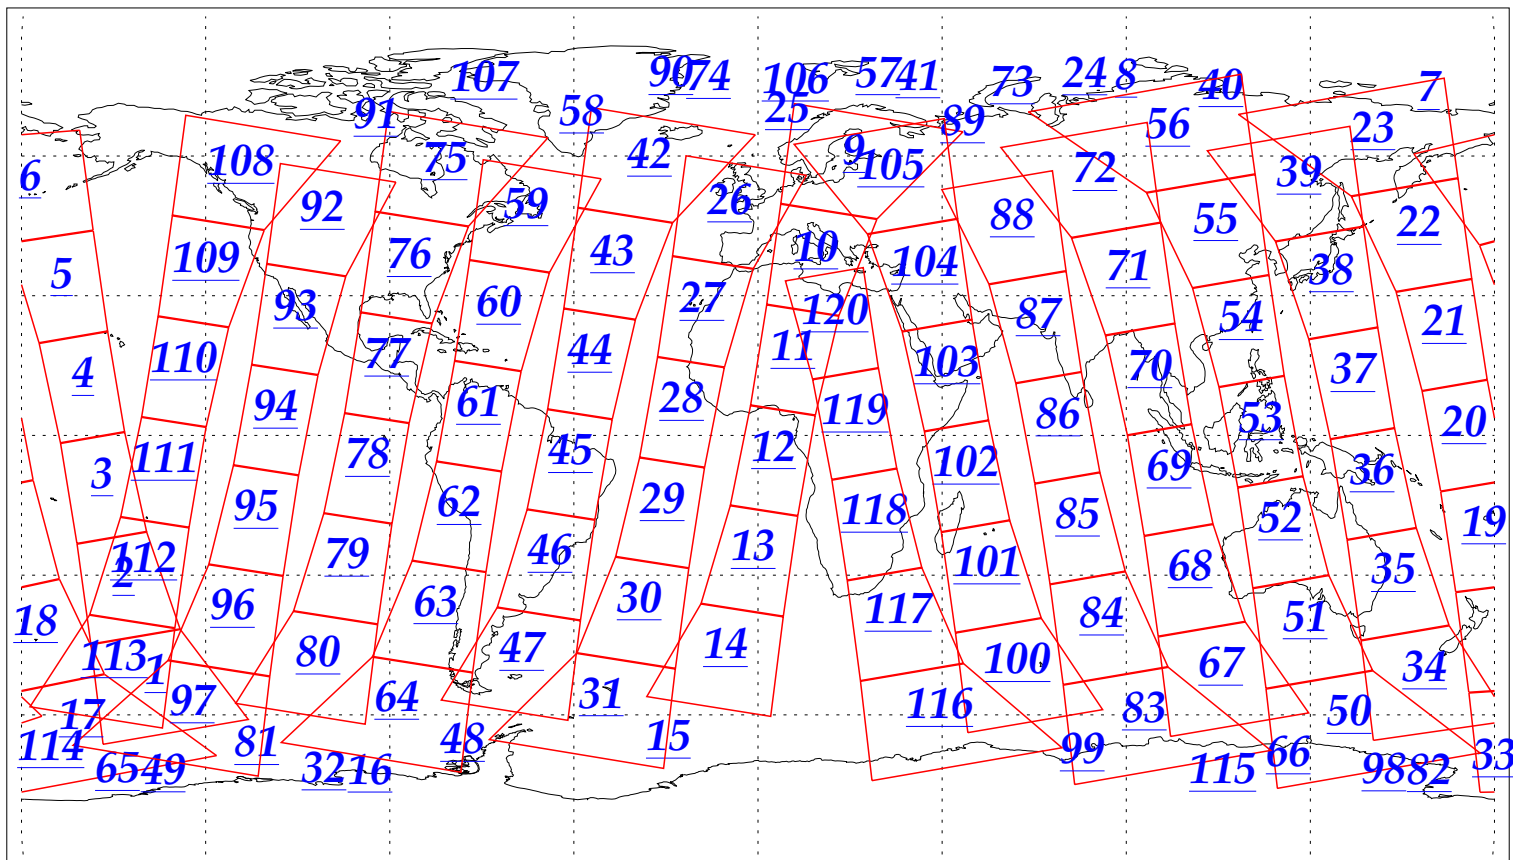

L1B Availability
AMSU Granules: 240
HSB Granules: 240
AIRS Granules: 240

1 Dec 2002
DoY 335
Aqua Day 211
Granules: 1 to 120

Granules: 121 to 240

Legend: AMSU Available, HSB Available, AIRS Available

L1B Availability
AMSU Granules: 240
HSB Granules: 240
AIRS Granules: 240

1 Dec 2002
DoY 335
Aqua Day 211

Ascending Granules

Descending Granules

Legend: AMSU Available, HSB Available, AIRS Available

L1B Availability
 AMSU Granules: 240
 HSB Granules: 240
 AIRS Granules: 240

1 Dec 2002
 DoY 335
 Aqua Day 211

Northern Hemisphere Granules

Southern Hemisphere Granules

Legend: AMSU Available, HSB Available, AIRS Available