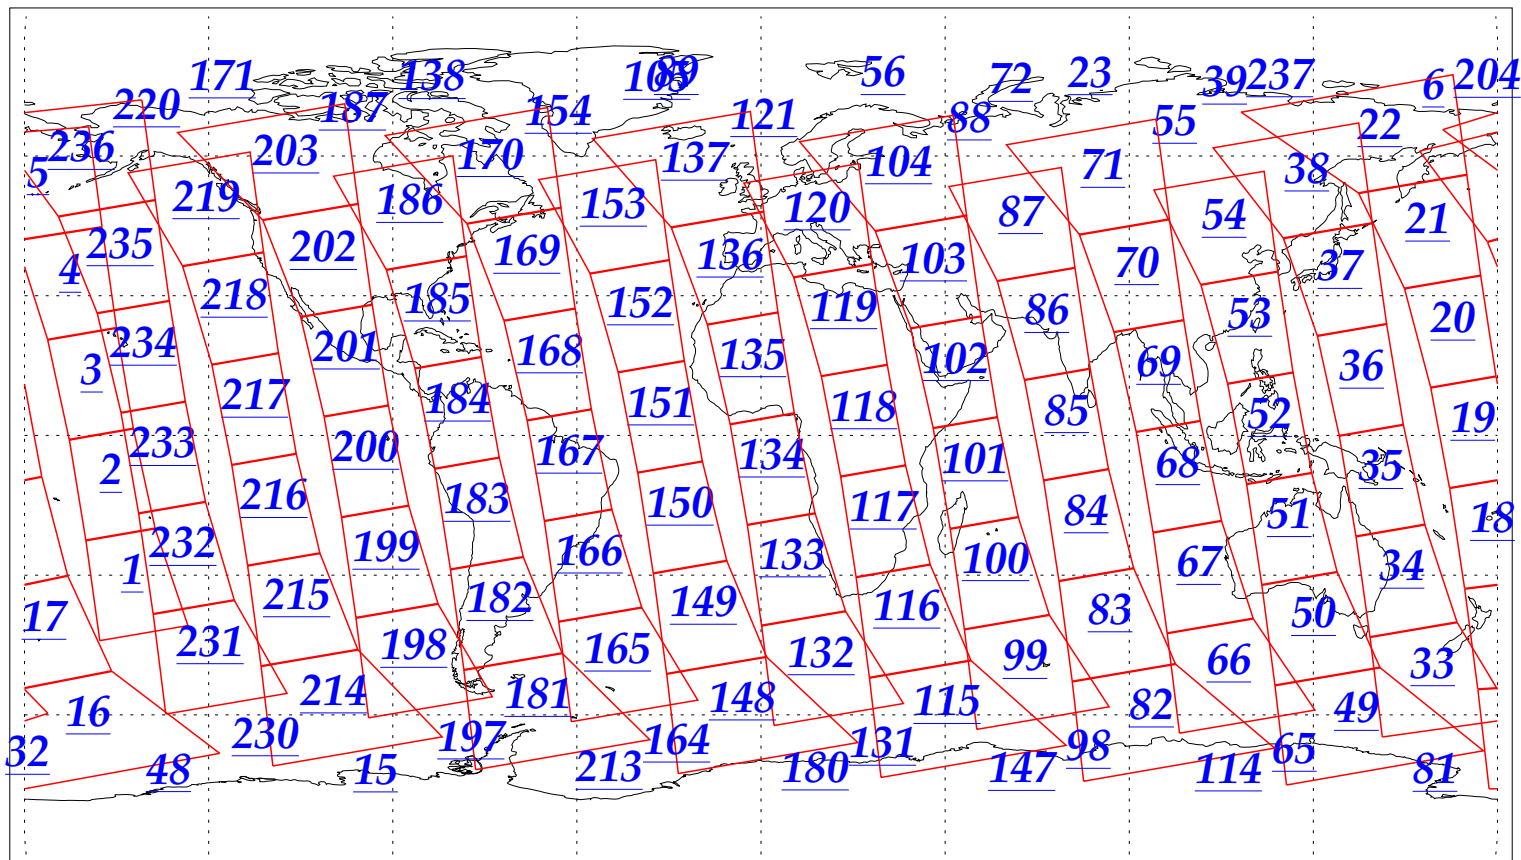

L1B Availability
AMSU Granules: 240
HSB Granules: 240
AIRS Granules: 240

24 Nov 2002
DoY 328
Aqua Day 204
Granules: 1 to 120

Granules: 121 to 240

Legend: AMSU Available, HSB Available, AIRS Available

L1B Availability
AMSU Granules: 240
HSB Granules: 240
AIRS Granules: 240

24 Nov 2002
DoY 328
Aqua Day 204

Ascending Granules

Descending Granules

Legend: AMSU Available, HSB Available, AIRS Available

L1B Availability
 AMSU Granules: 240
 HSB Granules: 240
 AIRS Granules: 240

24 Nov 2002
 DoY 328
 Aqua Day 204

Northern Hemisphere Granules

Southern Hemisphere Granules

Legend: AMSU Available, HSB Available, AIRS Available