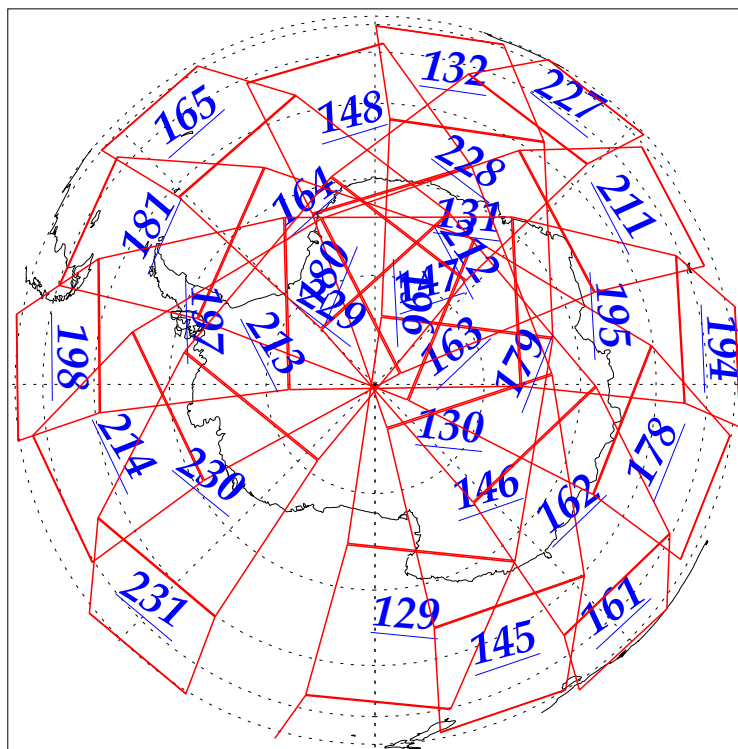

L1B Availability
AMSU Granules: 240
HSB Granules: 240
AIRS Granules: 240

24 Nov 2002
DoY 328
Aqua Day 204
Granules: 1 to 120

Granules: 121 to 240

Legend: AMSU Available, HSB Available, AIRS Available

L1B Availability
AMSU Granules: 240
HSB Granules: 240
AIRS Granules: 240

24 Nov 2002
DoY 328
Aqua Day 204

Ascending Granules

Descending Granules

Legend: AMSU Available, HSB Available, AIRS Available

L1B Availability
 AMSU Granules: 240
 HSB Granules: 240
 AIRS Granules: 240

24 Nov 2002
 DoY 328
 Aqua Day 204

Northern Hemisphere Granules

Southern Hemisphere Granules

Legend: AMSU Available, HSB Available, AIRS Available