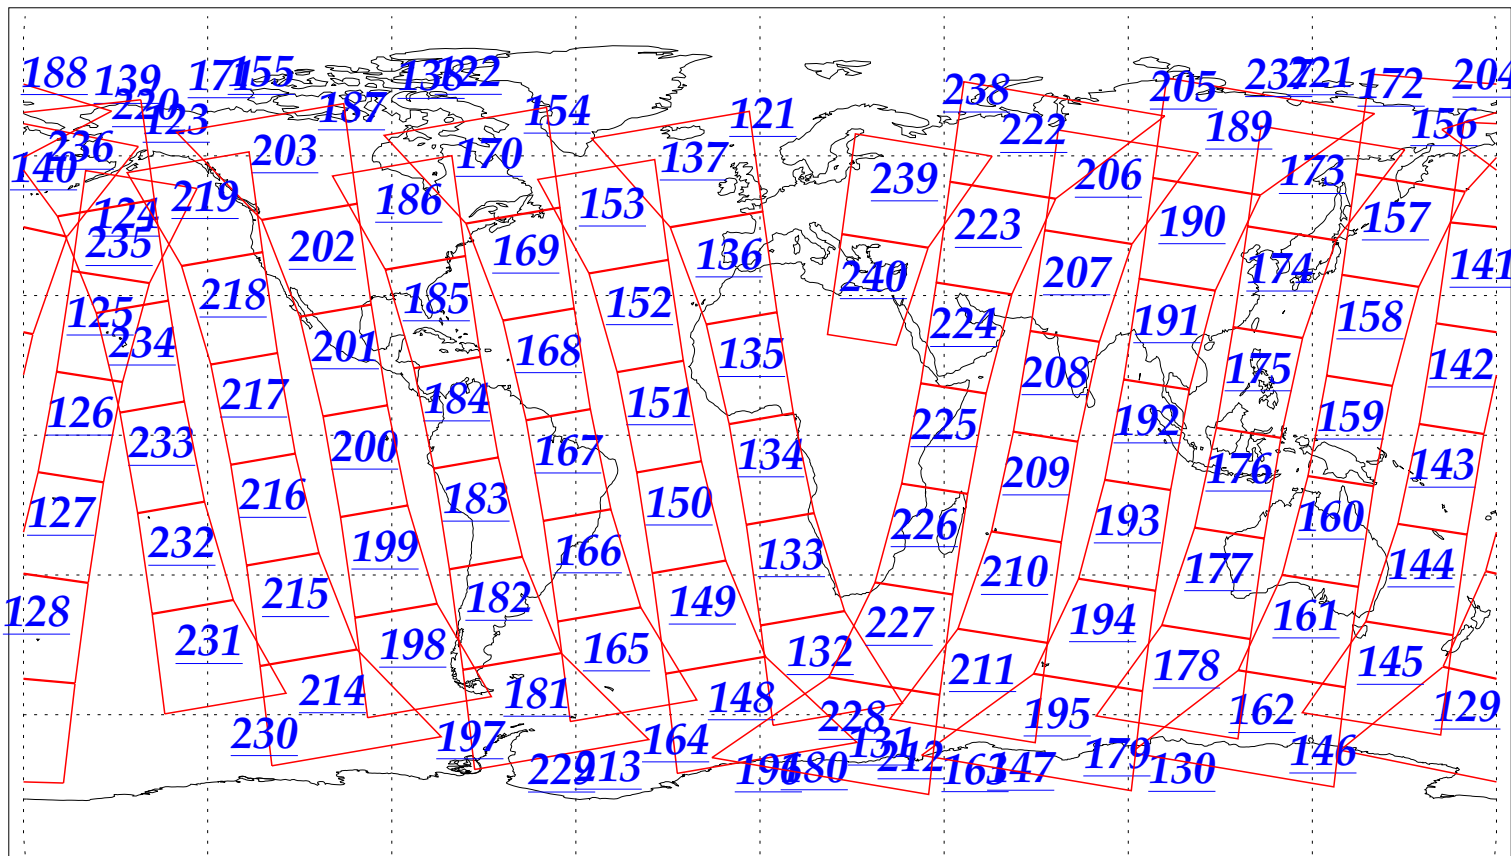

L1B Availability
AMSU Granules: 240
HSB Granules: 240
AIRS Granules: 240

24 Nov 2002
DoY 328
Aqua Day 204
Granules: 1 to 120

Granules: 121 to 240

Legend: AMSU Available, HSB Available, AIRS Available

L1B Availability
AMSU Granules: 240
HSB Granules: 240
AIRS Granules: 240

24 Nov 2002
DoY 328
Aqua Day 204

Ascending Granules

Descending Granules

Legend: AMSU Available, HSB Available, AIRS Available

L1B Availability
 AMSU Granules: 240
 HSB Granules: 240
 AIRS Granules: 240

24 Nov 2002
 DoY 328
 Aqua Day 204

Northern Hemisphere Granules

Southern Hemisphere Granules

Legend: AMSU Available, HSB Available, AIRS Available