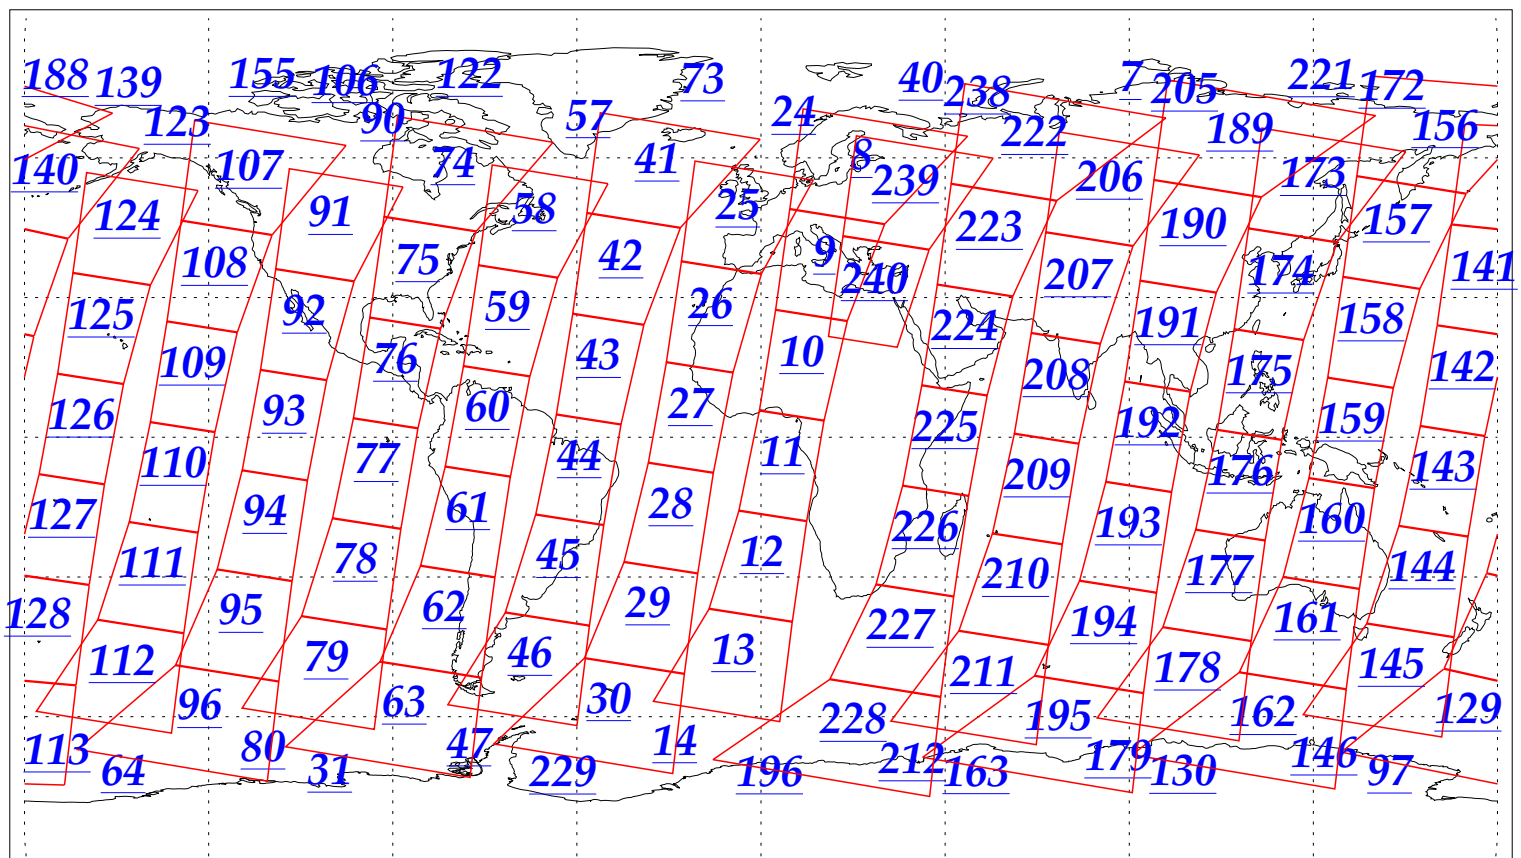

L1B Availability
AMSU Granules: 240
HSB Granules: 240
AIRS Granules: 240

24 Nov 2002
DoY 328
Aqua Day 204
Granules: 1 to 120

Granules: 121 to 240

Legend: AMSU Available, HSB Available, AIRS Available

L1B Availability
AMSU Granules: 240
HSB Granules: 240
AIRS Granules: 240

24 Nov 2002
DoY 328
Aqua Day 204

Ascending Granules

Descending Granules

Legend: AMSU Available, HSB Available, AIRS Available

L1B Availability
 AMSU Granules: 240
 HSB Granules: 240
 AIRS Granules: 240

24 Nov 2002
 DoY 328
 Aqua Day 204

Northern Hemisphere Granules

Southern Hemisphere Granules

Legend: AMSU Available, HSB Available, AIRS Available