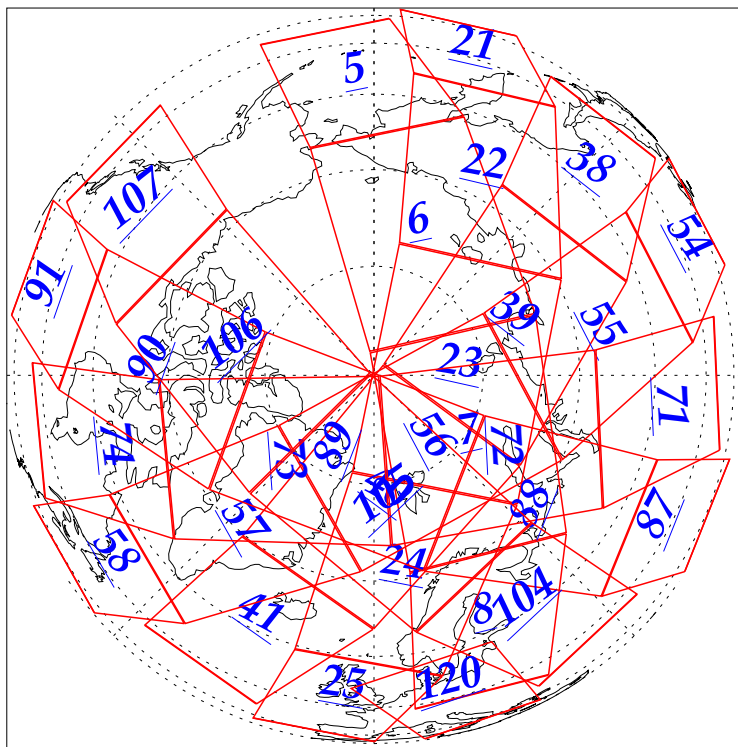

L1B Availability
AMSU Granules: 240
HSB Granules: 240
AIRS Granules: 240

24 Nov 2002
DoY 328
Aqua Day 204
Granules: 1 to 120

Granules: 121 to 240

Legend: AMSU Available, HSB Available, AIRS Available

L1B Availability
AMSU Granules: 240
HSB Granules: 240
AIRS Granules: 240

24 Nov 2002
DoY 328
Aqua Day 204

Ascending Granules

Descending Granules

Legend: AMSU Available, HSB Available, AIRS Available

L1B Availability
 AMSU Granules: 240
 HSB Granules: 240
 AIRS Granules: 240

24 Nov 2002
 DoY 328
 Aqua Day 204

Northern Hemisphere Granules

Southern Hemisphere Granules

Legend: AMSU Available, HSB Available, AIRS Available