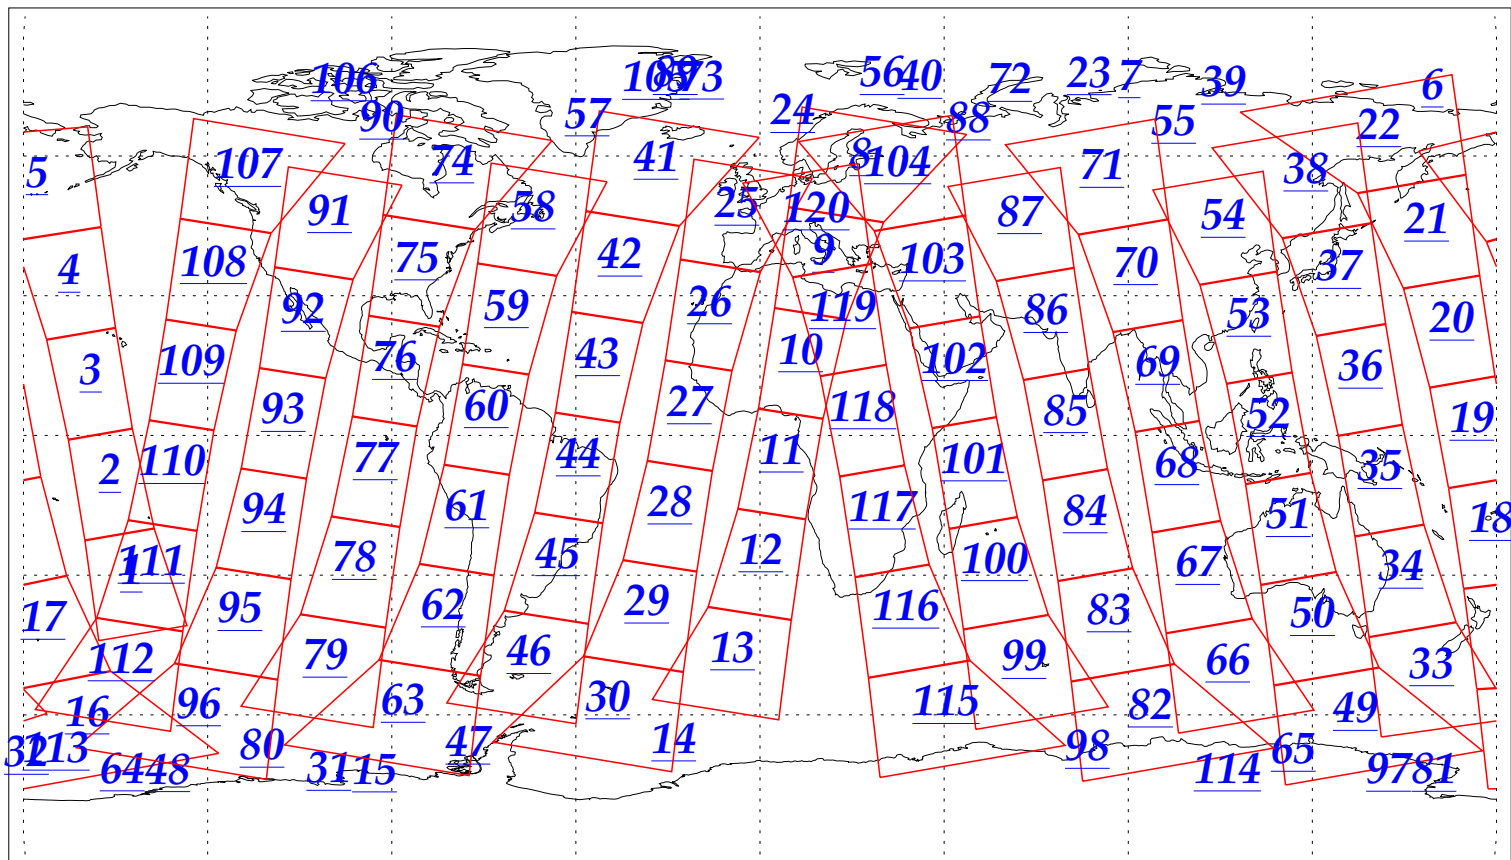

L1B Availability
AMSU Granules: 240
HSB Granules: 240
AIRS Granules: 240

24 Nov 2002
DoY 328
Aqua Day 204
Granules: 1 to 120

Granules: 121 to 240

Legend: AMSU Available, HSB Available, AIRS Available

L1B Availability
AMSU Granules: 240
HSB Granules: 240
AIRS Granules: 240

24 Nov 2002
DoY 328
Aqua Day 204

Ascending Granules

Descending Granules

Legend: AMSU Available, HSB Available, AIRS Available

L1B Availability
 AMSU Granules: 240
 HSB Granules: 240
 AIRS Granules: 240

24 Nov 2002
 DoY 328
 Aqua Day 204

Northern Hemisphere Granules

Southern Hemisphere Granules

Legend: AMSU Available, HSB Available, AIRS Available