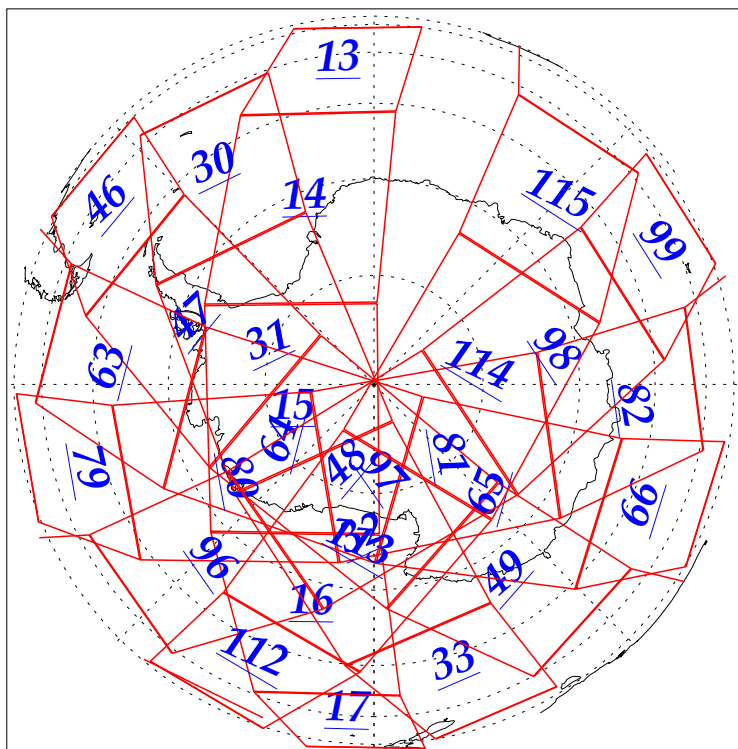

L1B Availability
AMSU Granules: 240
HSB Granules: 240
AIRS Granules: 240

24 Nov 2002
DoY 328
Aqua Day 204
Granules: 1 to 120

Granules: 121 to 240

Legend: AMSU Available, HSB Available, AIRS Available

L1B Availability
AMSU Granules: 240
HSB Granules: 240
AIRS Granules: 240

24 Nov 2002
DoY 328
Aqua Day 204

Ascending Granules

Descending Granules

Legend: AMSU Available, HSB Available, AIRS Available

L1B Availability
 AMSU Granules: 240
 HSB Granules: 240
 AIRS Granules: 240

24 Nov 2002
 DoY 328
 Aqua Day 204

Northern Hemisphere Granules

Southern Hemisphere Granules

Legend: AMSU Available, HSB Available, AIRS Available