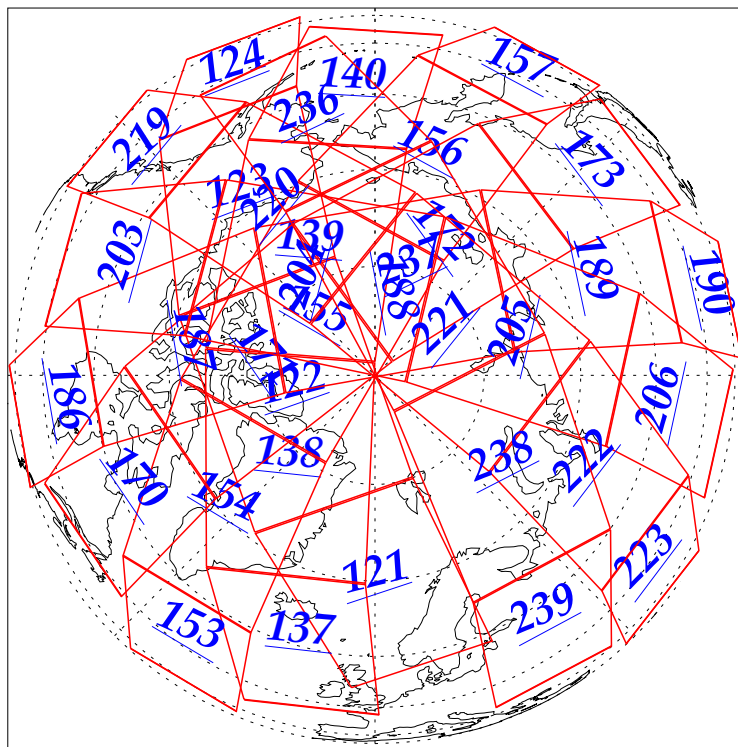

L1B Availability
AMSU Granules: 240
HSB Granules: 240
AIRS Granules: 240

24 Nov 2002
DoY 328
Aqua Day 204
Granules: 1 to 120

Granules: 121 to 240

Legend: AMSU Available, HSB Available, AIRS Available

L1B Availability
AMSU Granules: 240
HSB Granules: 240
AIRS Granules: 240

24 Nov 2002
DoY 328
Aqua Day 204

Ascending Granules

Descending Granules

Legend: AMSU Available, HSB Available, AIRS Available

L1B Availability
 AMSU Granules: 240
 HSB Granules: 240
 AIRS Granules: 240

24 Nov 2002
 DoY 328
 Aqua Day 204

Northern Hemisphere Granules

Southern Hemisphere Granules

Legend: AMSU Available, HSB Available, AIRS Available