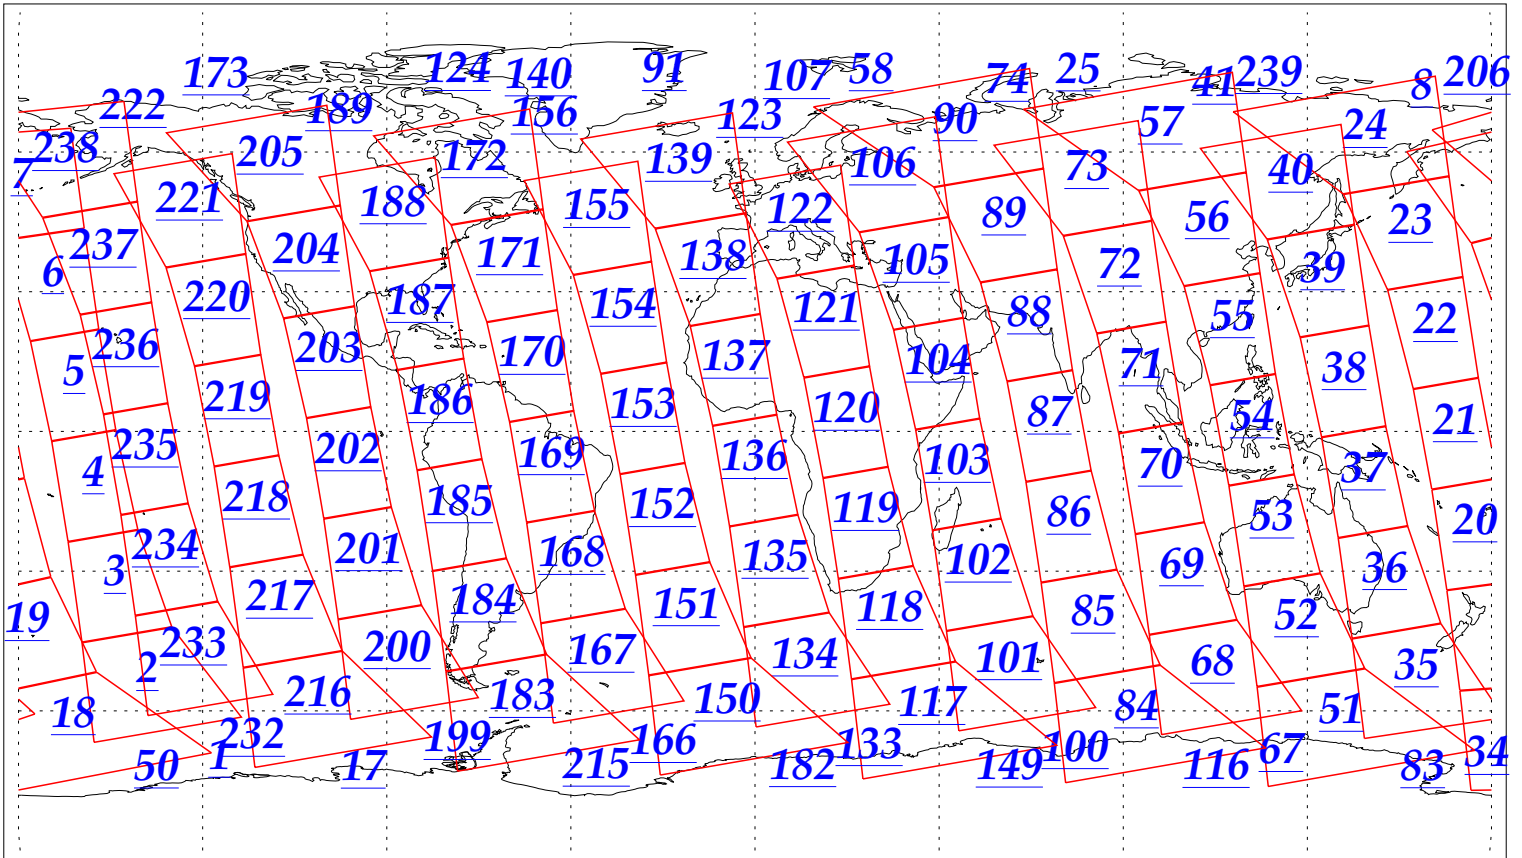

L1B Availability  
AMSU Granules: 240  
HSB Granules: 240  
AIRS Granules: 240

22 Nov 2002  
DoY 326  
Aqua Day 202  
Granules: 1 to 120

Granules: 121 to 240

Legend: AMSU Available, HSB Available, AIRS Available

L1B Availability  
AMSU Granules: 240  
HSB Granules: 240  
AIRS Granules: 240

22 Nov 2002  
DoY 326  
Aqua Day 202

Ascending Granules

Descending Granules

Legend: AMSU Available, HSB Available, AIRS Available

L1B Availability  
 AMSU Granules: 240  
 HSB Granules: 240  
 AIRS Granules: 240

22 Nov 2002  
 DoY 326  
 Aqua Day 202

Northern Hemisphere Granules

Southern Hemisphere Granules

Legend: AMSU Available, HSB Available, AIRS Available