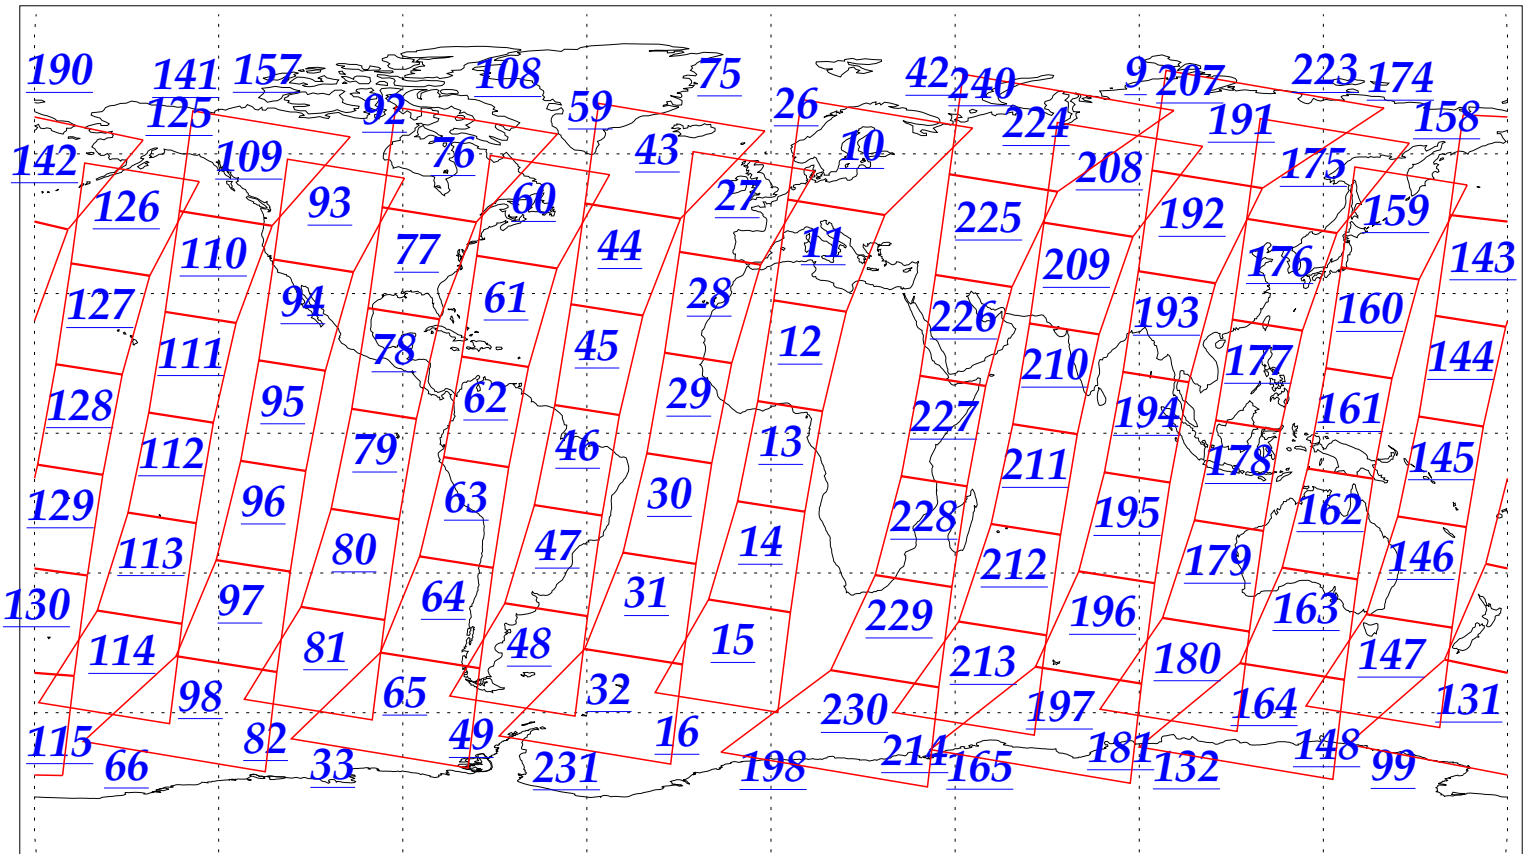

L1B Availability  
AMSU Granules: 240  
HSB Granules: 240  
AIRS Granules: 240

22 Nov 2002  
DoY 326  
Aqua Day 202  
Granules: 1 to 120

Granules: 121 to 240

Legend: AMSU Available, HSB Available, AIRS Available

L1B Availability  
AMSU Granules: 240  
HSB Granules: 240  
AIRS Granules: 240

22 Nov 2002  
DoY 326  
Aqua Day 202

Ascending Granules

Descending Granules

Legend: AMSU Available, HSB Available, AIRS Available

L1B Availability  
 AMSU Granules: 240  
 HSB Granules: 240  
 AIRS Granules: 240

22 Nov 2002  
 DoY 326  
 Aqua Day 202

Northern Hemisphere Granules

Southern Hemisphere Granules

Legend: AMSU Available, HSB Available, AIRS Available