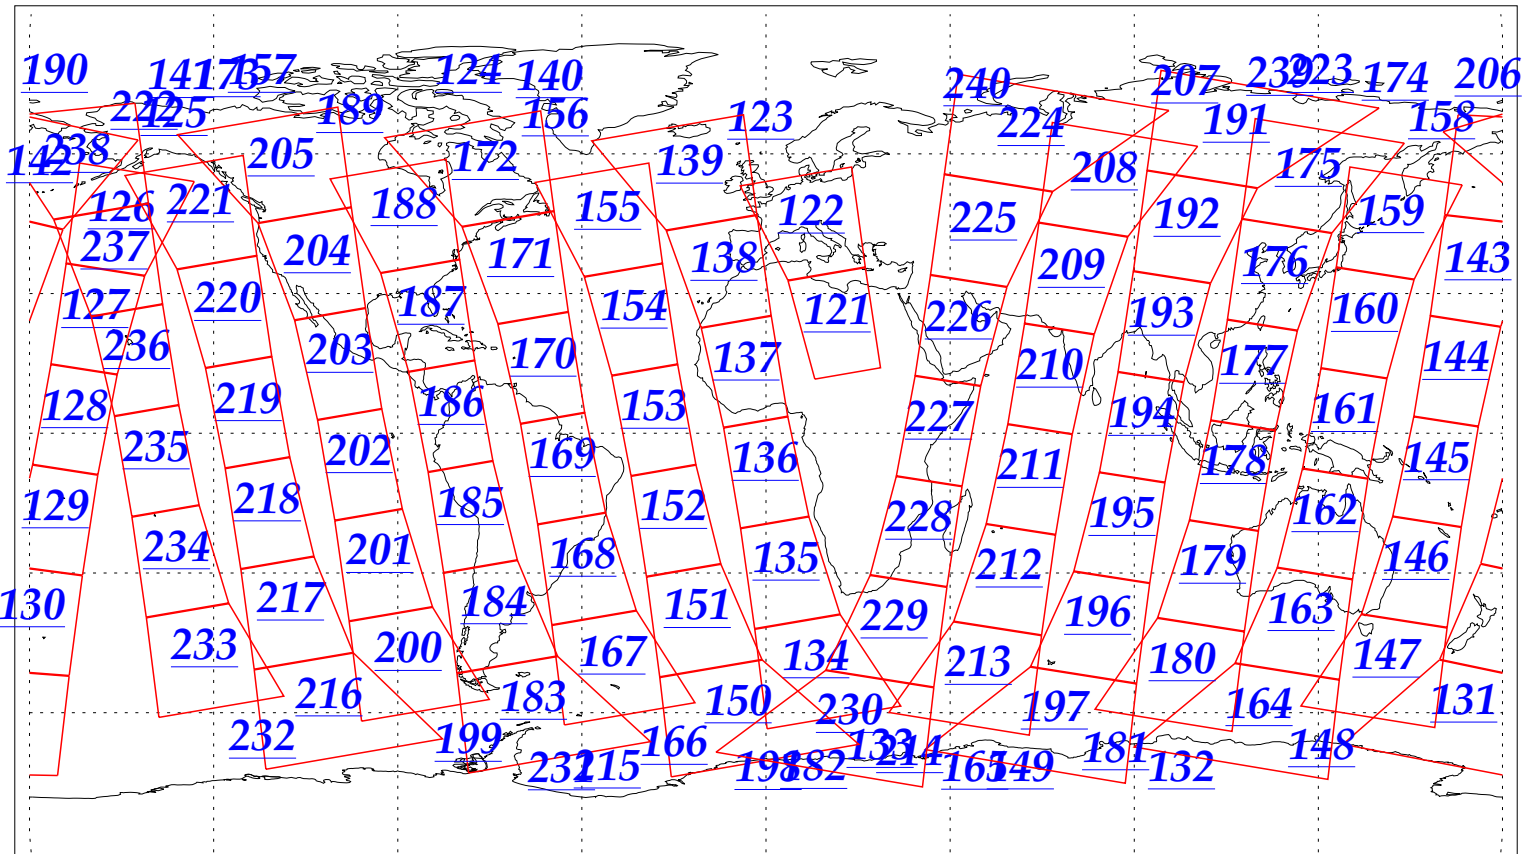

L1B Availability  
AMSU Granules: 240  
HSB Granules: 240  
AIRS Granules: 240

22 Nov 2002  
DoY 326  
Aqua Day 202  
Granules: 1 to 120

Granules: 121 to 240

Legend: AMSU Available, HSB Available, AIRS Available

L1B Availability  
AMSU Granules: 240  
HSB Granules: 240  
AIRS Granules: 240

22 Nov 2002  
DoY 326  
Aqua Day 202

Ascending Granules

Descending Granules

Legend: AMSU Available, HSB Available, AIRS Available

L1B Availability  
 AMSU Granules: 240  
 HSB Granules: 240  
 AIRS Granules: 240

22 Nov 2002  
 DoY 326  
 Aqua Day 202

Northern Hemisphere Granules

Southern Hemisphere Granules

Legend: AMSU Available, HSB Available, AIRS Available