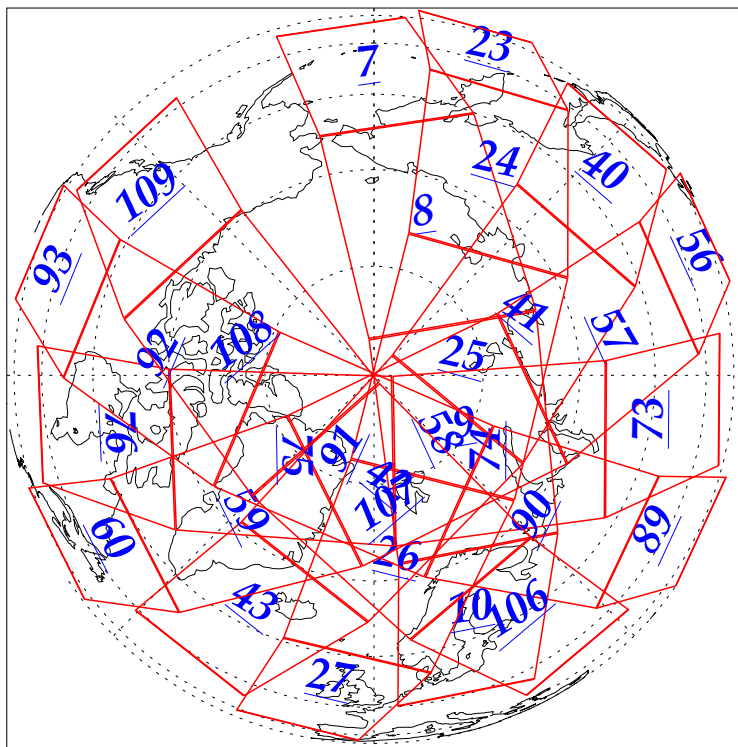

L1B Availability  
AMSU Granules: 240  
HSB Granules: 240  
AIRS Granules: 240

22 Nov 2002  
DoY 326  
Aqua Day 202  
Granules: 1 to 120

Granules: 121 to 240

Legend: AMSU Available, HSB Available, AIRS Available

L1B Availability  
AMSU Granules: 240  
HSB Granules: 240  
AIRS Granules: 240

22 Nov 2002  
DoY 326  
Aqua Day 202

Ascending Granules

Descending Granules

Legend: AMSU Available, HSB Available, AIRS Available

L1B Availability  
 AMSU Granules: 240  
 HSB Granules: 240  
 AIRS Granules: 240

22 Nov 2002  
 DoY 326  
 Aqua Day 202

Northern Hemisphere Granules

Southern Hemisphere Granules

Legend: AMSU Available, HSB Available, AIRS Available