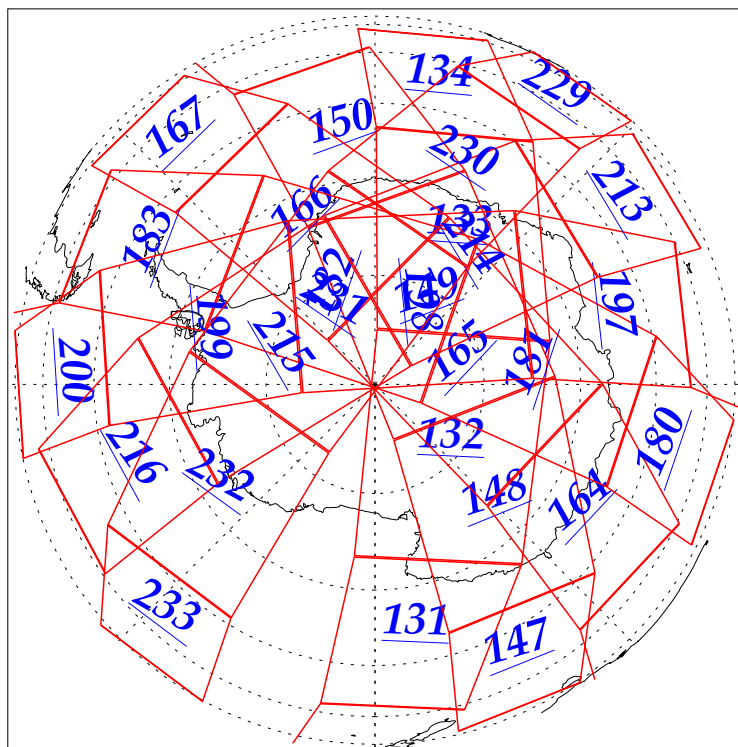

L1B Availability  
AMSU Granules: 240  
HSB Granules: 240  
AIRS Granules: 240

22 Nov 2002  
DoY 326  
Aqua Day 202  
Granules: 1 to 120

Granules: 121 to 240

Legend: AMSU Available, HSB Available, AIRS Available

L1B Availability  
AMSU Granules: 240  
HSB Granules: 240  
AIRS Granules: 240

22 Nov 2002  
DoY 326  
Aqua Day 202

Ascending Granules

Descending Granules

Legend: AMSU Available, HSB Available, AIRS Available

L1B Availability  
 AMSU Granules: 240  
 HSB Granules: 240  
 AIRS Granules: 240

22 Nov 2002  
 DoY 326  
 Aqua Day 202

Northern Hemisphere Granules

Southern Hemisphere Granules

Legend: AMSU Available, HSB Available, AIRS Available