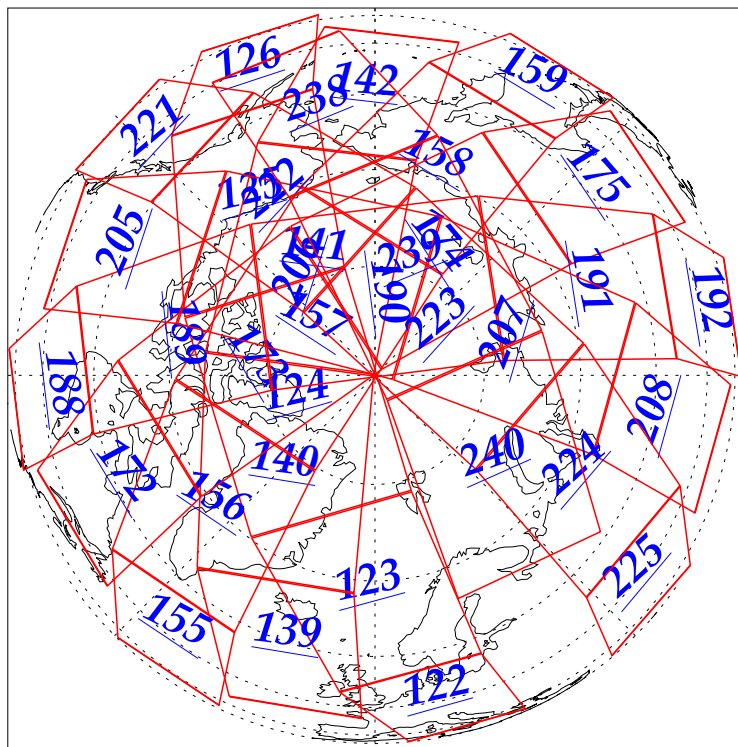

L1B Availability  
AMSU Granules: 240  
HSB Granules: 240  
AIRS Granules: 240

22 Nov 2002  
DoY 326  
Aqua Day 202  
Granules: 1 to 120

Granules: 121 to 240

Legend: AMSU Available, HSB Available, AIRS Available

L1B Availability  
AMSU Granules: 240  
HSB Granules: 240  
AIRS Granules: 240

22 Nov 2002  
DoY 326  
Aqua Day 202

Ascending Granules

Descending Granules

Legend: AMSU Available, HSB Available, AIRS Available

L1B Availability  
 AMSU Granules: 240  
 HSB Granules: 240  
 AIRS Granules: 240

22 Nov 2002  
 DoY 326  
 Aqua Day 202

Northern Hemisphere Granules

Southern Hemisphere Granules

Legend: AMSU Available, HSB Available, AIRS Available