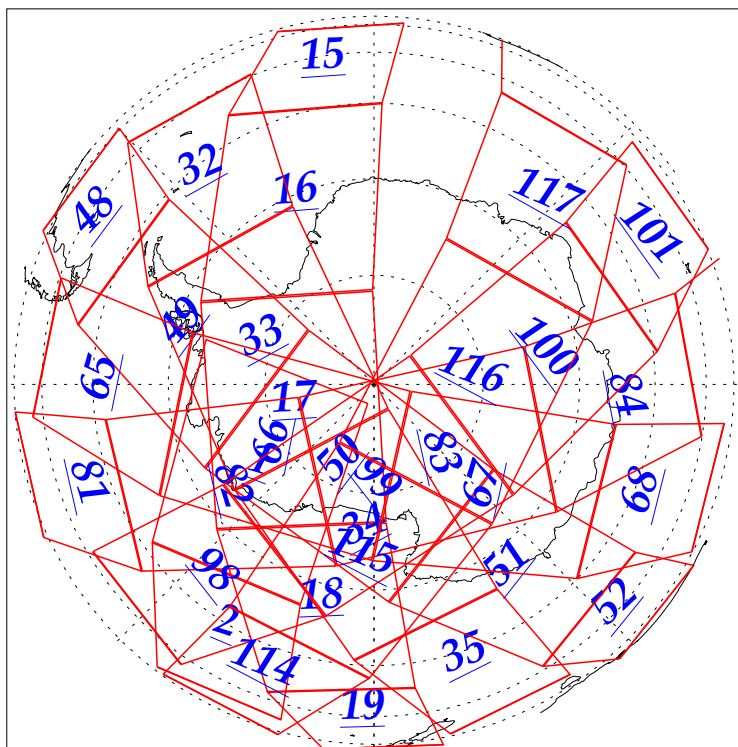

L1B Availability  
AMSU Granules: 240  
HSB Granules: 240  
AIRS Granules: 240

22 Nov 2002  
DoY 326  
Aqua Day 202  
Granules: 1 to 120

Granules: 121 to 240

Legend: AMSU Available, HSB Available, AIRS Available

L1B Availability  
AMSU Granules: 240  
HSB Granules: 240  
AIRS Granules: 240

22 Nov 2002  
DoY 326  
Aqua Day 202

Ascending Granules

Descending Granules

Legend: AMSU Available, HSB Available, AIRS Available

L1B Availability  
 AMSU Granules: 240  
 HSB Granules: 240  
 AIRS Granules: 240

22 Nov 2002  
 DoY 326  
 Aqua Day 202

Northern Hemisphere Granules

Southern Hemisphere Granules

Legend: AMSU Available, HSB Available, AIRS Available