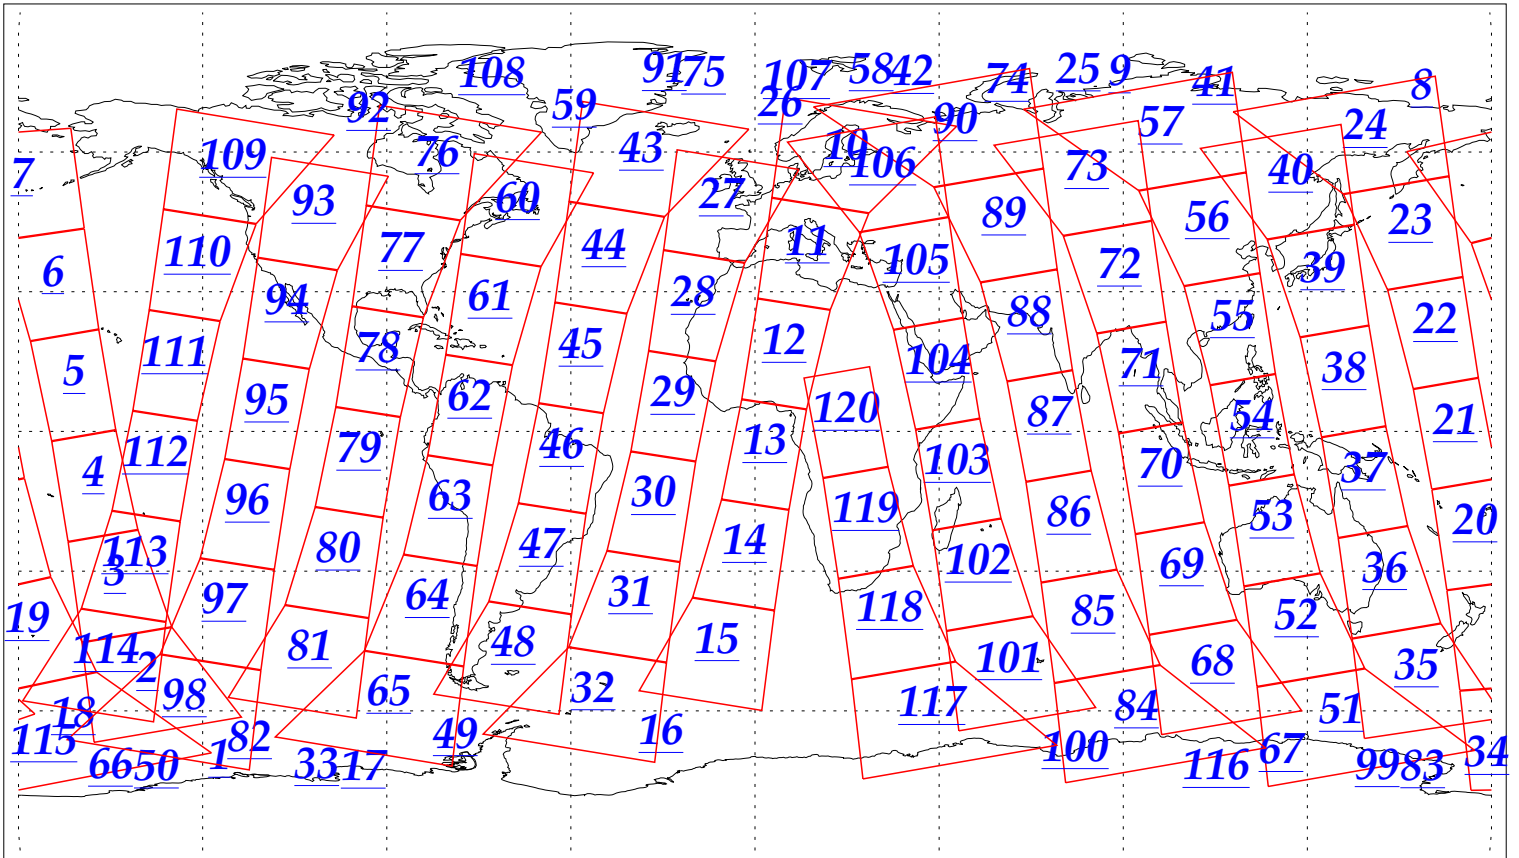

L1B Availability  
AMSU Granules: 240  
HSB Granules: 240  
AIRS Granules: 240

22 Nov 2002  
DoY 326  
Aqua Day 202  
Granules: 1 to 120

Granules: 121 to 240

Legend: AMSU Available, HSB Available, AIRS Available

L1B Availability  
AMSU Granules: 240  
HSB Granules: 240  
AIRS Granules: 240

22 Nov 2002  
DoY 326  
Aqua Day 202

Ascending Granules

Descending Granules

Legend: AMSU Available, HSB Available, AIRS Available

L1B Availability  
 AMSU Granules: 240  
 HSB Granules: 240  
 AIRS Granules: 240

22 Nov 2002  
 DoY 326  
 Aqua Day 202

Northern Hemisphere Granules

Southern Hemisphere Granules

Legend: AMSU Available, HSB Available, AIRS Available