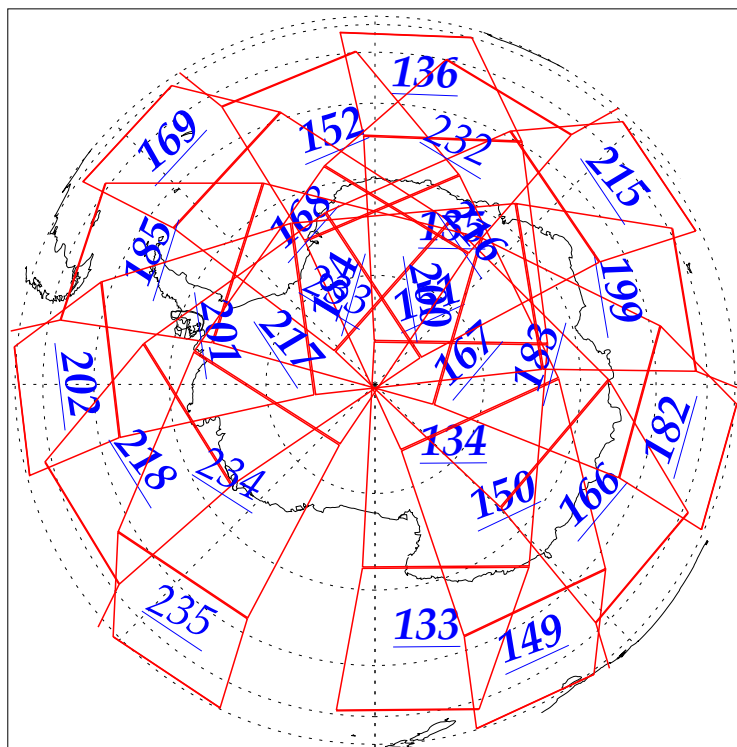

L1B Availability
AMSU Granules: 240
HSB Granules: 240
AIRS Granules: 225

20 Nov 2002
DoY 324
Aqua Day 200
Granules: 1 to 120

Granules: 121 to 240

Legend: AMSU Available, HSB Available, AIRS Available

L1B Availability
AMSU Granules: 240
HSB Granules: 240
AIRS Granules: 225

20 Nov 2002
DoY 324
Aqua Day 200

Ascending Granules

Descending Granules

Legend: AMSU Available, HSB Available, AIRS Available

L1B Availability
 AMSU Granules: 240
 HSB Granules: 240
 AIRS Granules: 225

20 Nov 2002
 DoY 324
 Aqua Day 200

Northern Hemisphere Granules

Southern Hemisphere Granules

Legend: AMSU Available, HSB Available, AIRS Available