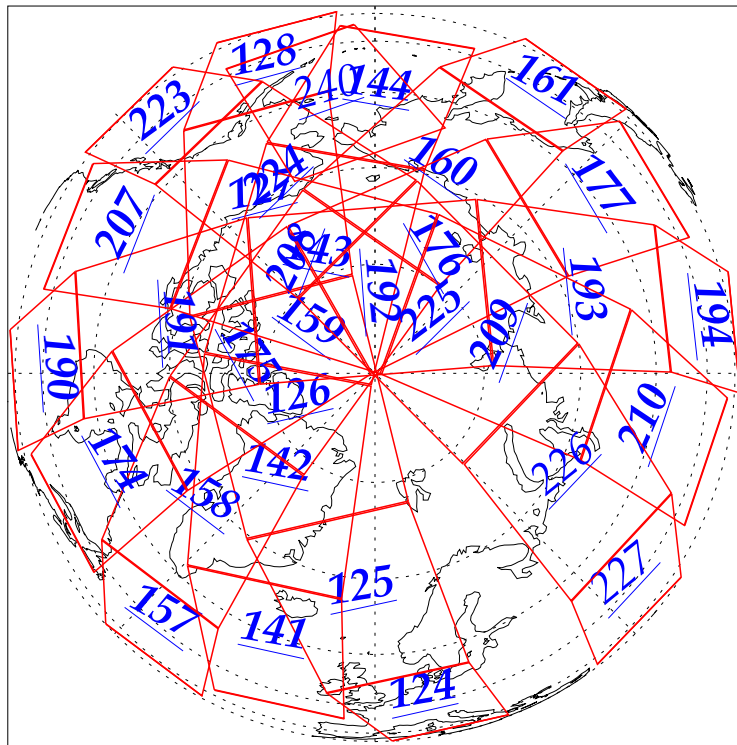

L1B Availability
AMSU Granules: 240
HSB Granules: 240
AIRS Granules: 225

20 Nov 2002
DoY 324
Aqua Day 200
Granules: 1 to 120

Granules: 121 to 240

Legend: AMSU Available, HSB Available, AIRS Available

L1B Availability
AMSU Granules: 240
HSB Granules: 240
AIRS Granules: 225

20 Nov 2002
DoY 324
Aqua Day 200

Ascending Granules

Descending Granules

Legend: AMSU Available, HSB Available, AIRS Available

L1B Availability
 AMSU Granules: 240
 HSB Granules: 240
 AIRS Granules: 225

20 Nov 2002
 DoY 324
 Aqua Day 200

Northern Hemisphere Granules

Southern Hemisphere Granules

Legend: AMSU Available, HSB Available, AIRS Available