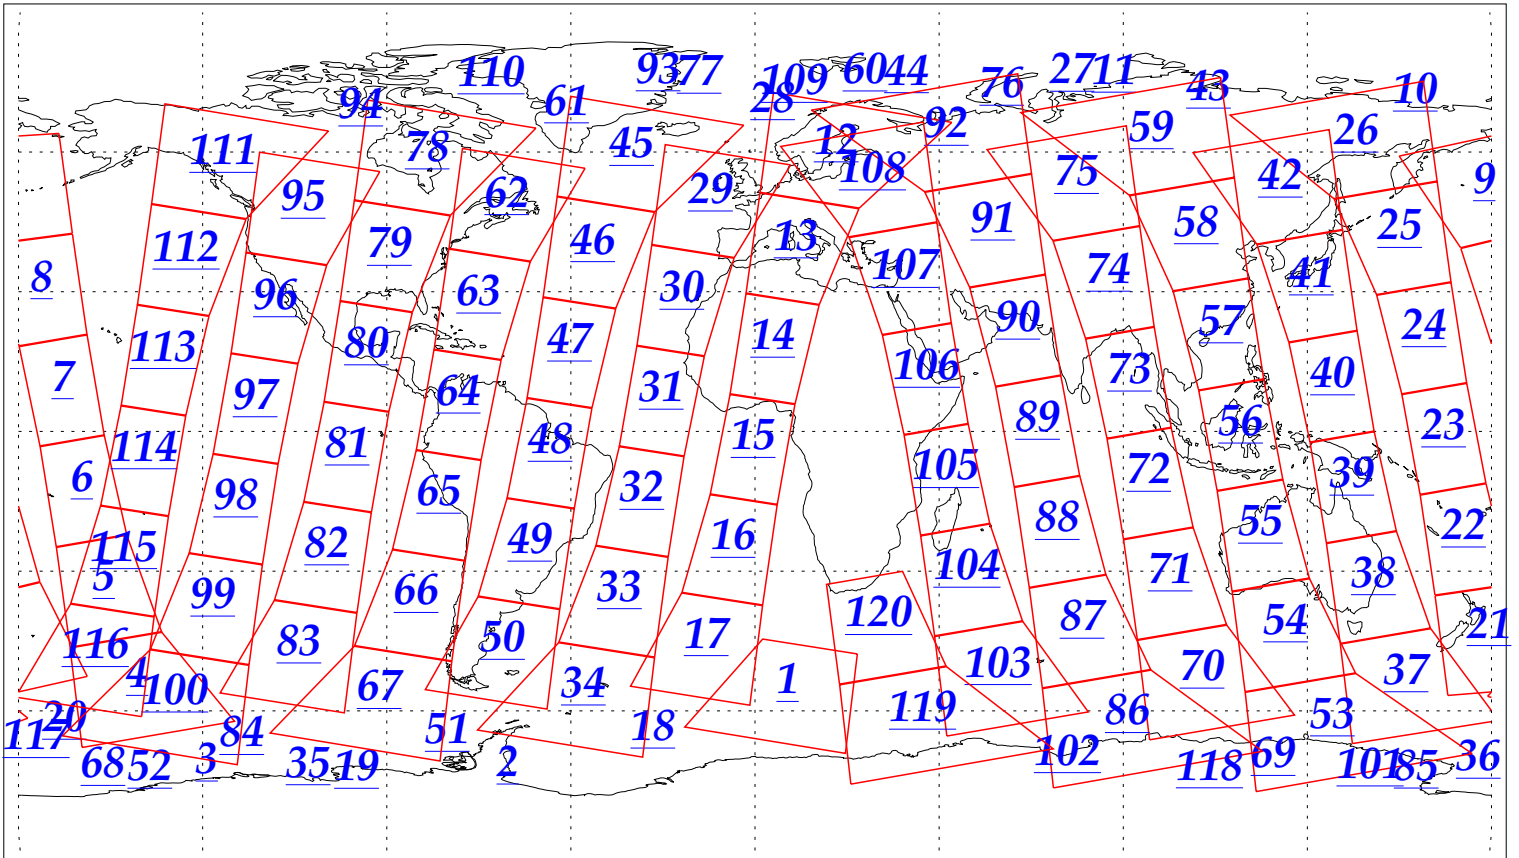

L1B Availability
AMSU Granules: 240
HSB Granules: 240
AIRS Granules: 225

20 Nov 2002
DoY 324
Aqua Day 200
Granules: 1 to 120

Granules: 121 to 240

Legend: AMSU Available, HSB Available, AIRS Available

L1B Availability
AMSU Granules: 240
HSB Granules: 240
AIRS Granules: 225

20 Nov 2002
DoY 324
Aqua Day 200

Ascending Granules

Descending Granules

Legend: AMSU Available, HSB Available, AIRS Available

L1B Availability
 AMSU Granules: 240
 HSB Granules: 240
 AIRS Granules: 225

20 Nov 2002
 DoY 324
 Aqua Day 200

Northern Hemisphere Granules

Southern Hemisphere Granules

Legend: AMSU Available, HSB Available, AIRS Available