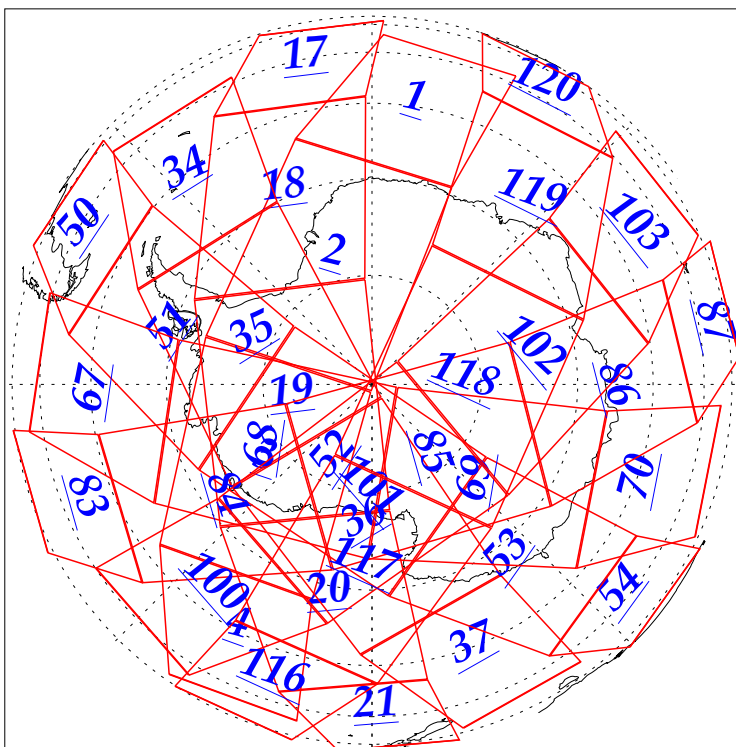

L1B Availability
AMSU Granules: 240
HSB Granules: 240
AIRS Granules: 225

20 Nov 2002
DoY 324
Aqua Day 200
Granules: 1 to 120

Granules: 121 to 240

Legend: AMSU Available, HSB Available, AIRS Available

L1B Availability
AMSU Granules: 240
HSB Granules: 240
AIRS Granules: 225

20 Nov 2002
DoY 324
Aqua Day 200

Ascending Granules

Descending Granules

Legend: AMSU Available, HSB Available, AIRS Available

L1B Availability
 AMSU Granules: 240
 HSB Granules: 240
 AIRS Granules: 225

20 Nov 2002
 DoY 324
 Aqua Day 200

Northern Hemisphere Granules

Southern Hemisphere Granules

Legend: AMSU Available, HSB Available, AIRS Available