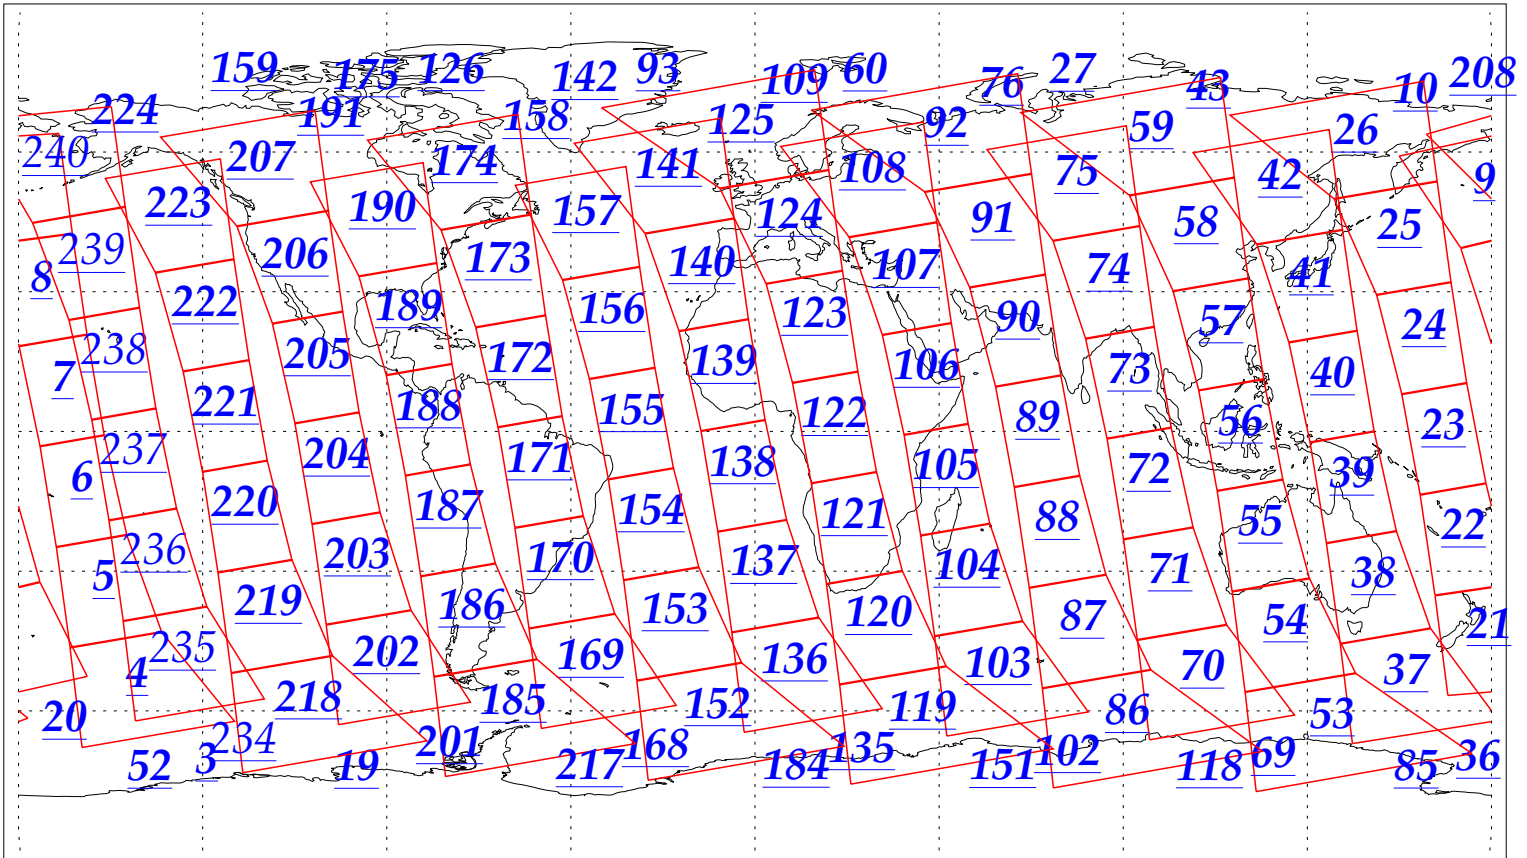

L1B Availability
AMSU Granules: 240
HSB Granules: 240
AIRS Granules: 225

20 Nov 2002
DoY 324
Aqua Day 200
Granules: 1 to 120

Granules: 121 to 240

Legend: AMSU Available, HSB Available, AIRS Available

L1B Availability
AMSU Granules: 240
HSB Granules: 240
AIRS Granules: 225

20 Nov 2002
DoY 324
Aqua Day 200

Ascending Granules

Descending Granules

Legend: AMSU Available, HSB Available, AIRS Available

L1B Availability
 AMSU Granules: 240
 HSB Granules: 240
 AIRS Granules: 225

20 Nov 2002
 DoY 324
 Aqua Day 200

Northern Hemisphere Granules

Southern Hemisphere Granules

Legend: AMSU Available, HSB Available, AIRS Available