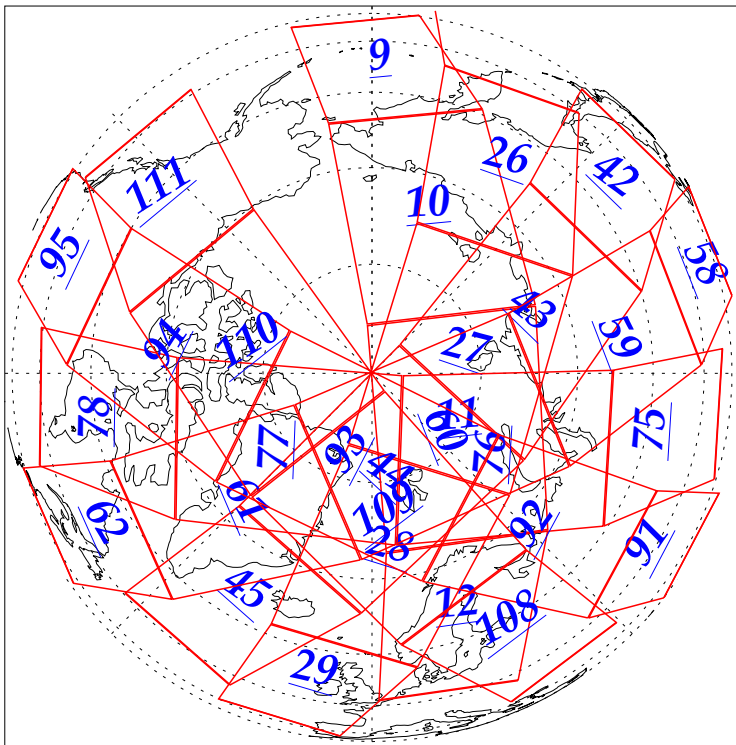

L1B Availability
AMSU Granules: 240
HSB Granules: 240
AIRS Granules: 225

20 Nov 2002
DoY 324
Aqua Day 200
Granules: 1 to 120

Granules: 121 to 240

Legend: AMSU Available, HSB Available, AIRS Available

L1B Availability
AMSU Granules: 240
HSB Granules: 240
AIRS Granules: 225

20 Nov 2002
DoY 324
Aqua Day 200

Ascending Granules

Descending Granules

Legend: AMSU Available, HSB Available, AIRS Available

L1B Availability
 AMSU Granules: 240
 HSB Granules: 240
 AIRS Granules: 225

20 Nov 2002
 DoY 324
 Aqua Day 200

Northern Hemisphere Granules

Southern Hemisphere Granules

Legend: AMSU Available, HSB Available, AIRS Available