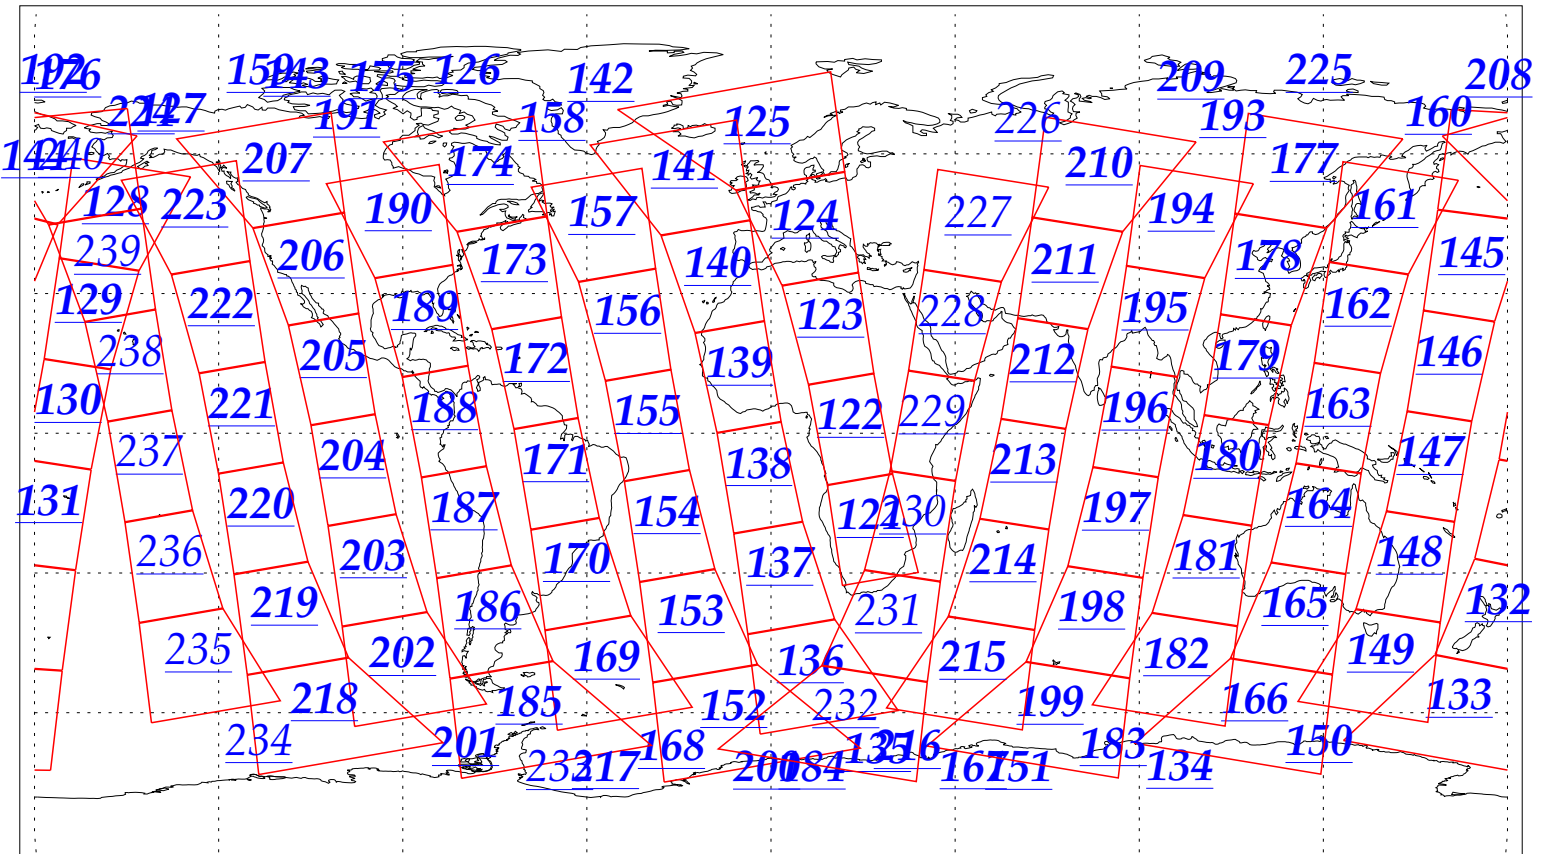

L1B Availability
AMSU Granules: 240
HSB Granules: 240
AIRS Granules: 225

20 Nov 2002
DoY 324
Aqua Day 200
Granules: 1 to 120

Granules: 121 to 240

Legend: AMSU Available, HSB Available, AIRS Available

L1B Availability
AMSU Granules: 240
HSB Granules: 240
AIRS Granules: 225

20 Nov 2002
DoY 324
Aqua Day 200

Ascending Granules

Descending Granules

Legend: AMSU Available, HSB Available, AIRS Available

L1B Availability
 AMSU Granules: 240
 HSB Granules: 240
 AIRS Granules: 225

20 Nov 2002
 DoY 324
 Aqua Day 200