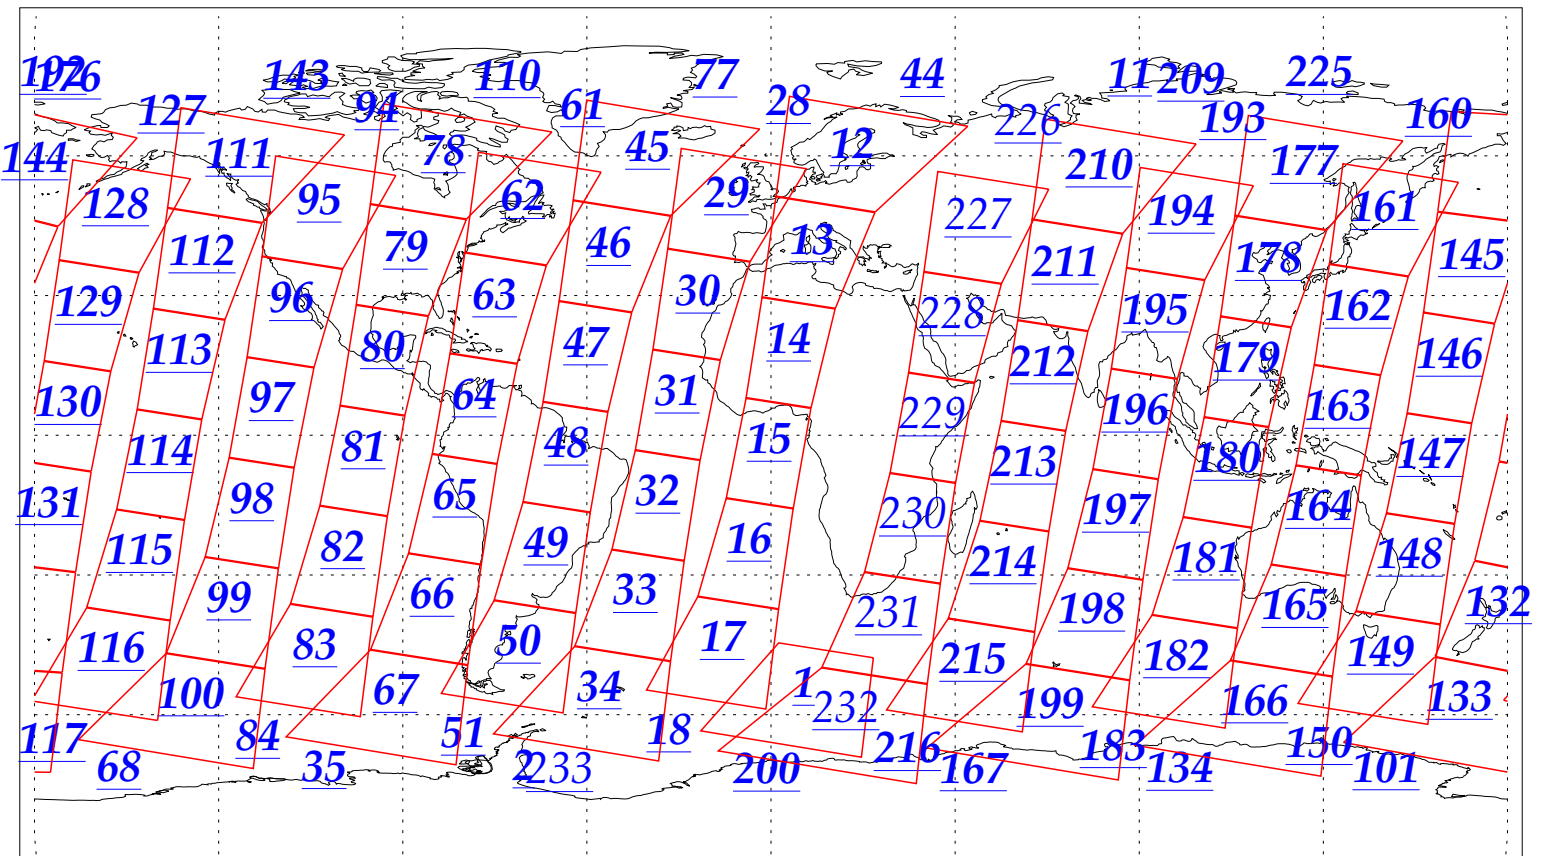

L1B Availability
AMSU Granules: 240
HSB Granules: 240
AIRS Granules: 225

20 Nov 2002
DoY 324
Aqua Day 200
Granules: 1 to 120

Granules: 121 to 240

Legend: AMSU Available, HSB Available, AIRS Available

L1B Availability
AMSU Granules: 240
HSB Granules: 240
AIRS Granules: 225

20 Nov 2002
DoY 324
Aqua Day 200

Ascending Granules

Descending Granules

Legend: AMSU Available, HSB Available, AIRS Available

L1B Availability
 AMSU Granules: 240
 HSB Granules: 240
 AIRS Granules: 225

20 Nov 2002
 DoY 324
 Aqua Day 200

Northern Hemisphere Granules

Southern Hemisphere Granules

Legend: AMSU Available, HSB Available, AIRS Available