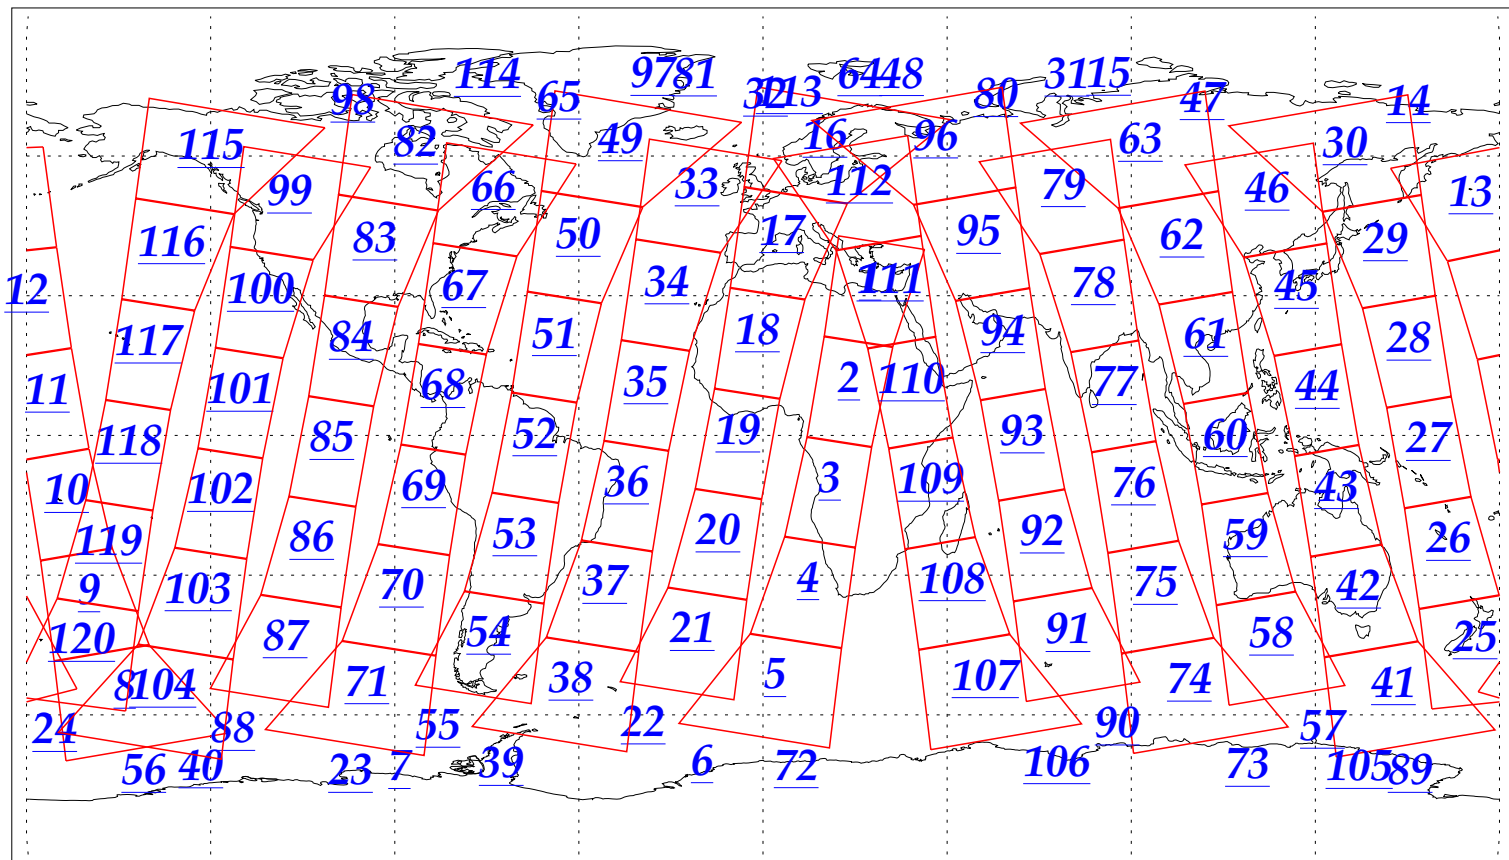

L1B Availability  
AMSU Granules: 240  
HSB Granules: 240  
AIRS Granules: 240

16 Nov 2002  
DoY 320  
Aqua Day 196  
Granules: 1 to 120

Granules: 121 to 240

Legend: AMSU Available, HSB Available, AIRS Available

L1B Availability  
AMSU Granules: 240  
HSB Granules: 240  
AIRS Granules: 240

16 Nov 2002  
DoY 320  
Aqua Day 196

Ascending Granules

Descending Granules

Legend: AMSU Available, HSB Available, AIRS Available