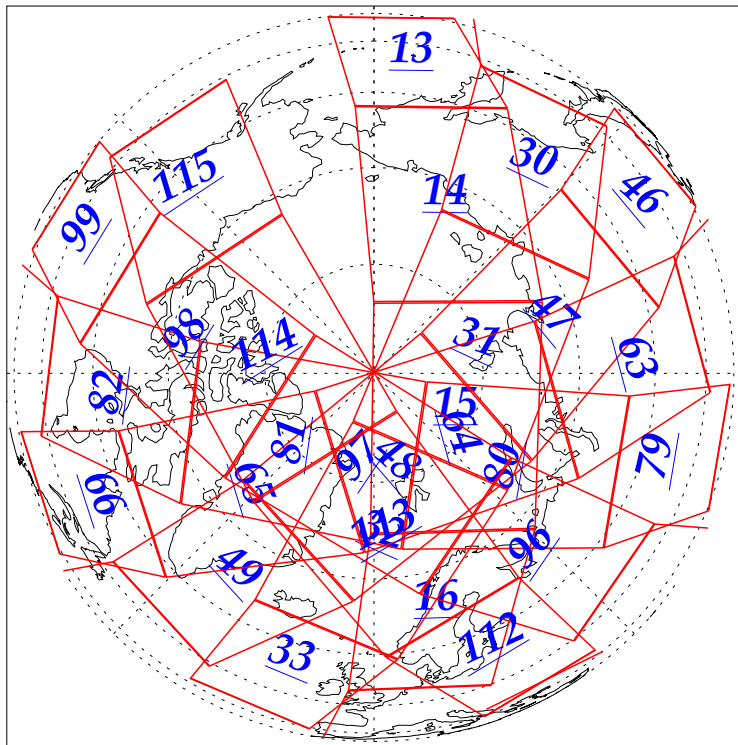

L1B Availability  
AMSU Granules: 240  
HSB Granules: 240  
AIRS Granules: 240

16 Nov 2002  
DoY 320  
Aqua Day 196  
Granules: 1 to 120

Granules: 121 to 240

Legend: AMSU Available, HSB Available, AIRS Available

L1B Availability  
AMSU Granules: 240  
HSB Granules: 240  
AIRS Granules: 240

16 Nov 2002  
DoY 320  
Aqua Day 196

Ascending Granules

Descending Granules

Legend: AMSU Available, HSB Available, AIRS Available

### Northern Hemisphere Granules