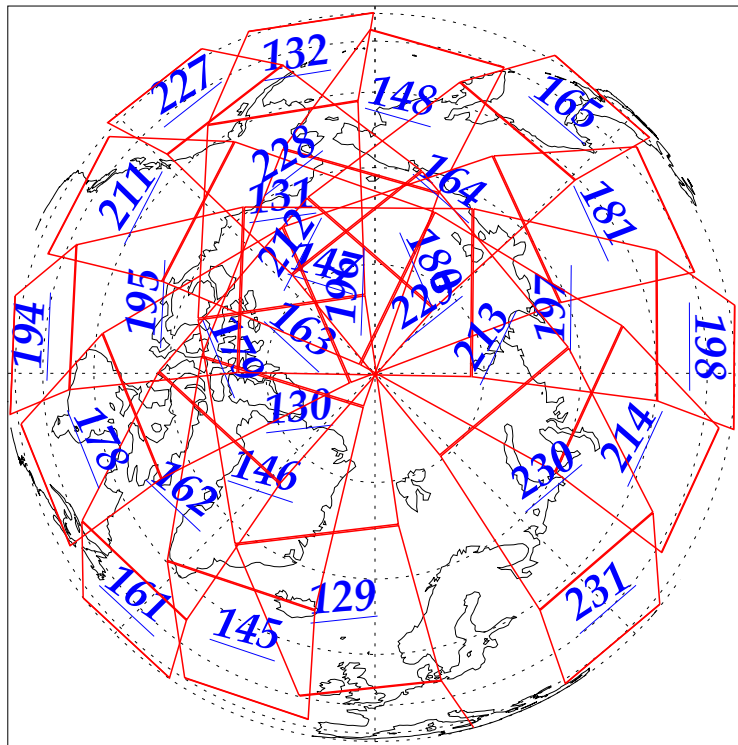

L1B Availability  
AMSU Granules: 240  
HSB Granules: 240  
AIRS Granules: 240

16 Nov 2002  
DoY 320  
Aqua Day 196  
Granules: 1 to 120

Granules: 121 to 240

Legend: AMSU Available, HSB Available, AIRS Available

L1B Availability  
AMSU Granules: 240  
HSB Granules: 240  
AIRS Granules: 240

16 Nov 2002  
DoY 320  
Aqua Day 196

Ascending Granules

Descending Granules

Legend: AMSU Available, HSB Available, AIRS Available

### Northern Hemisphere Granules