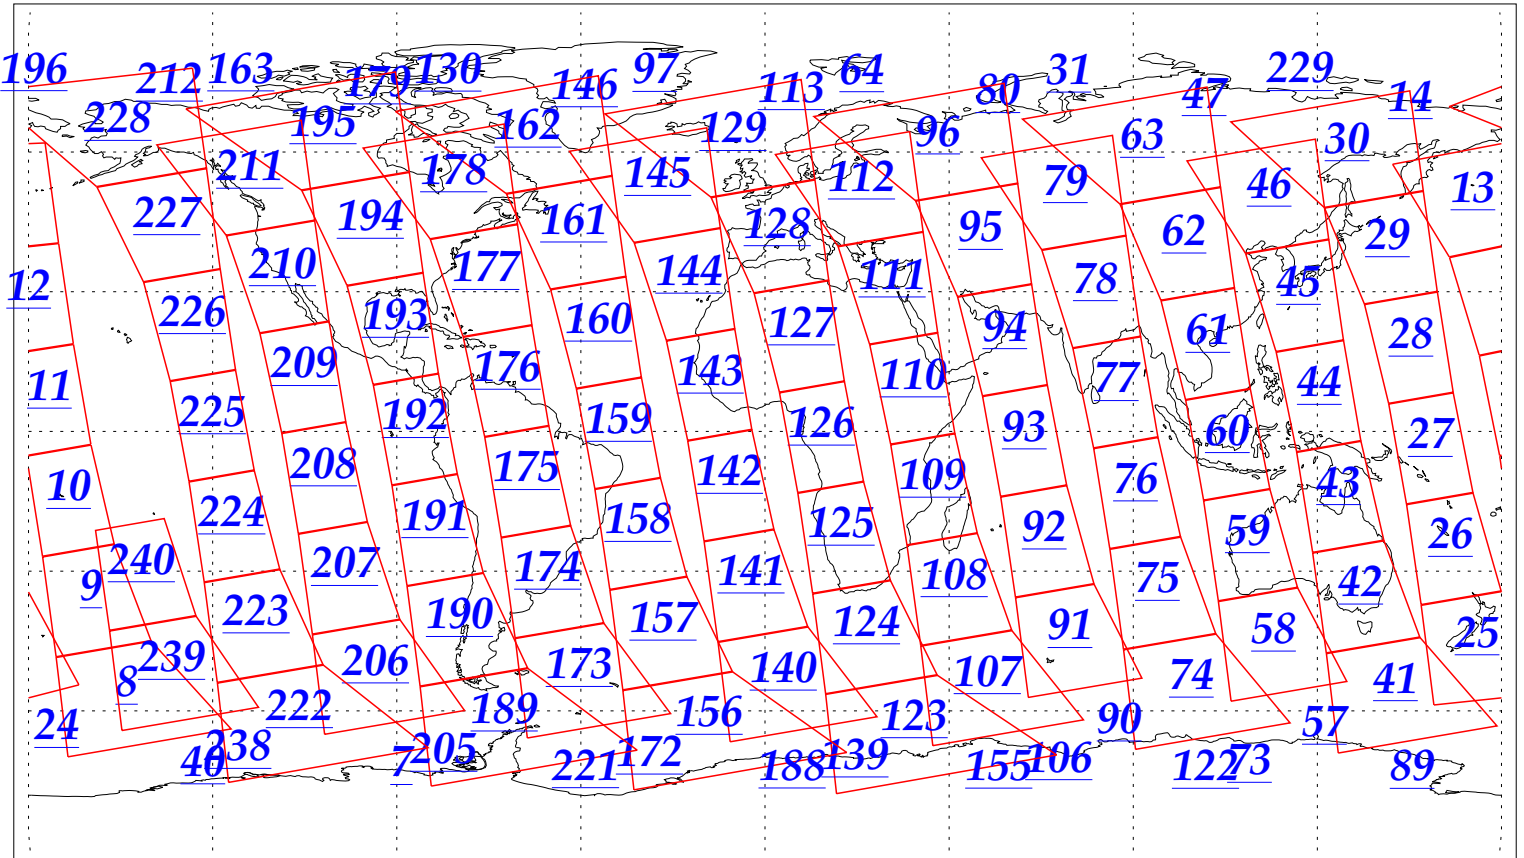

L1B Availability  
AMSU Granules: 240  
HSB Granules: 240  
AIRS Granules: 240

16 Nov 2002  
DoY 320  
Aqua Day 196  
Granules: 1 to 120

Granules: 121 to 240

Legend: AMSU Available, HSB Available, AIRS Available

L1B Availability  
AMSU Granules: 240  
HSB Granules: 240  
AIRS Granules: 240

16 Nov 2002  
DoY 320  
Aqua Day 196

Ascending Granules

Descending Granules

Legend: AMSU Available, HSB Available, AIRS Available