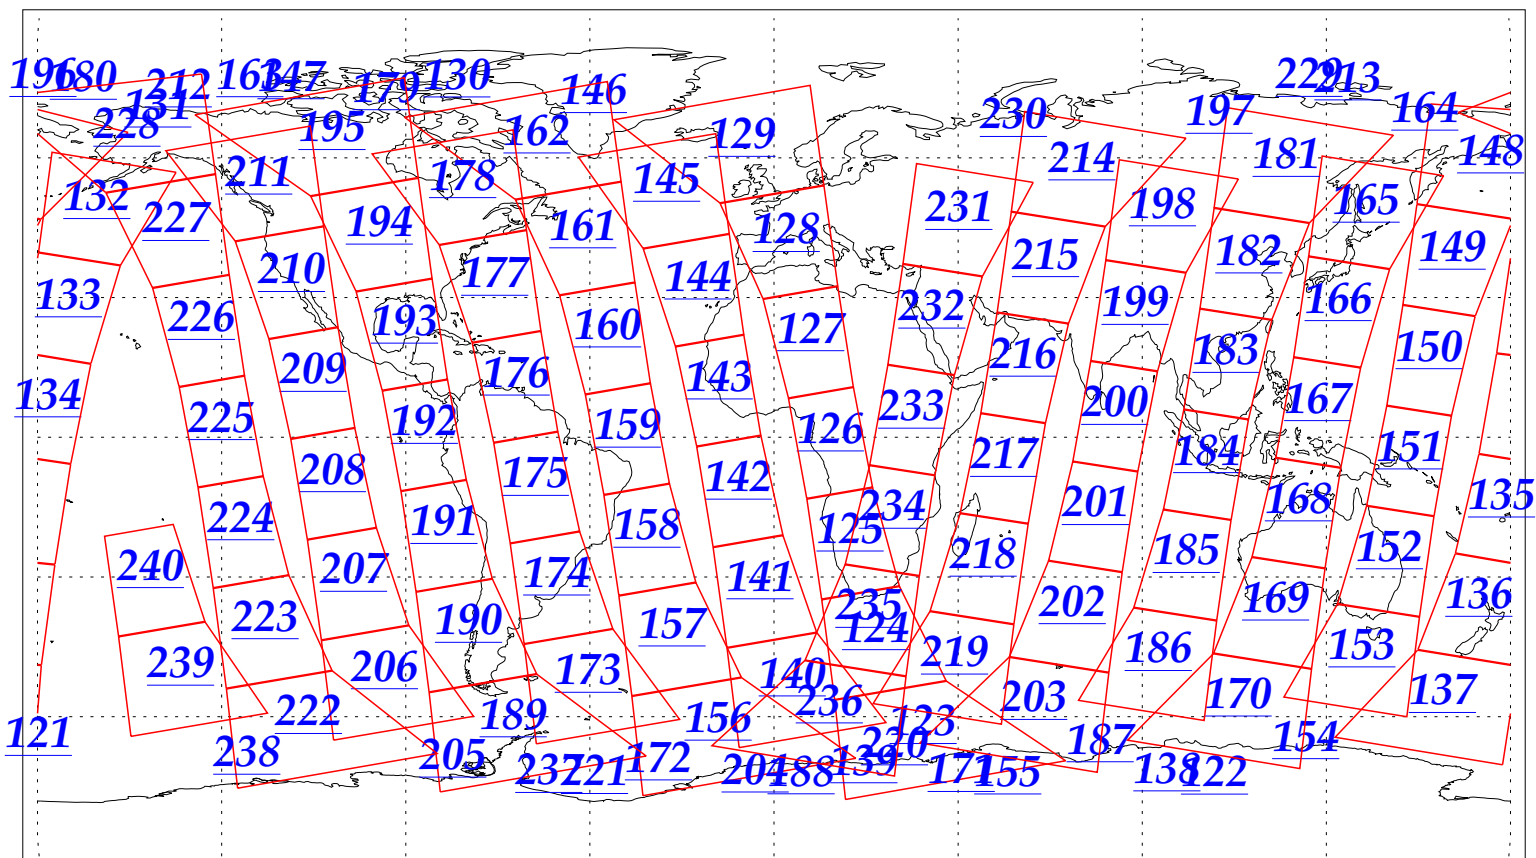

L1B Availability  
AMSU Granules: 240  
HSB Granules: 240  
AIRS Granules: 240

16 Nov 2002  
DoY 320  
Aqua Day 196  
Granules: 1 to 120

Granules: 121 to 240

Legend: AMSU Available, HSB Available, AIRS Available

L1B Availability  
AMSU Granules: 240  
HSB Granules: 240  
AIRS Granules: 240

16 Nov 2002  
DoY 320  
Aqua Day 196

Ascending Granules

Descending Granules

Legend: AMSU Available, HSB Available, AIRS Available