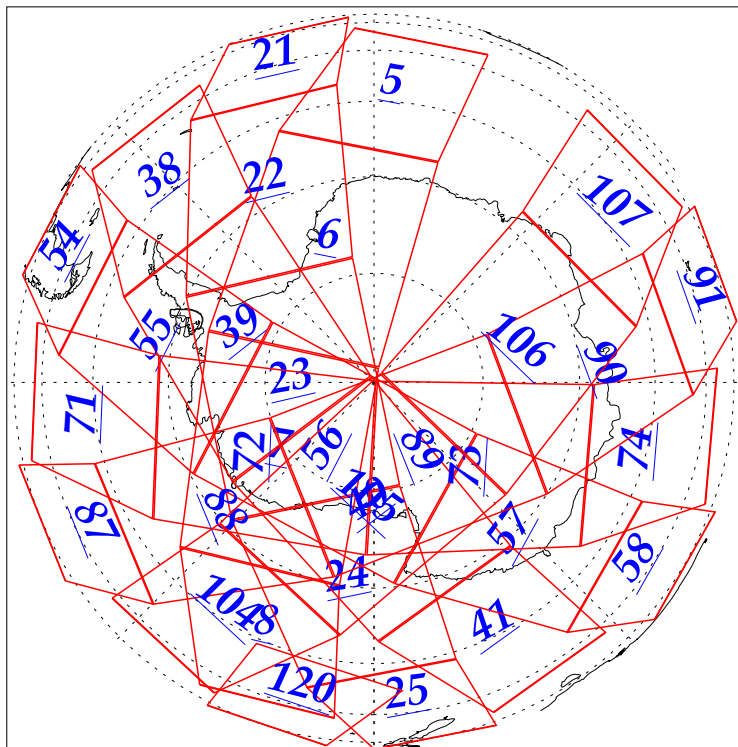

Legend: AMSU Available, HSB Available, **AIRS Available**