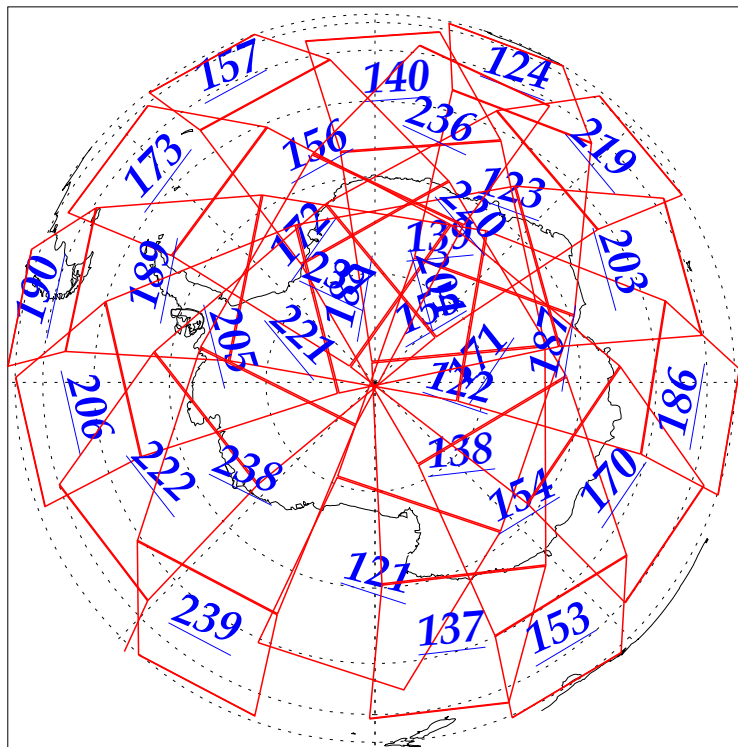

Legend: AMSU Available, HSB Available, **AIRS Available**