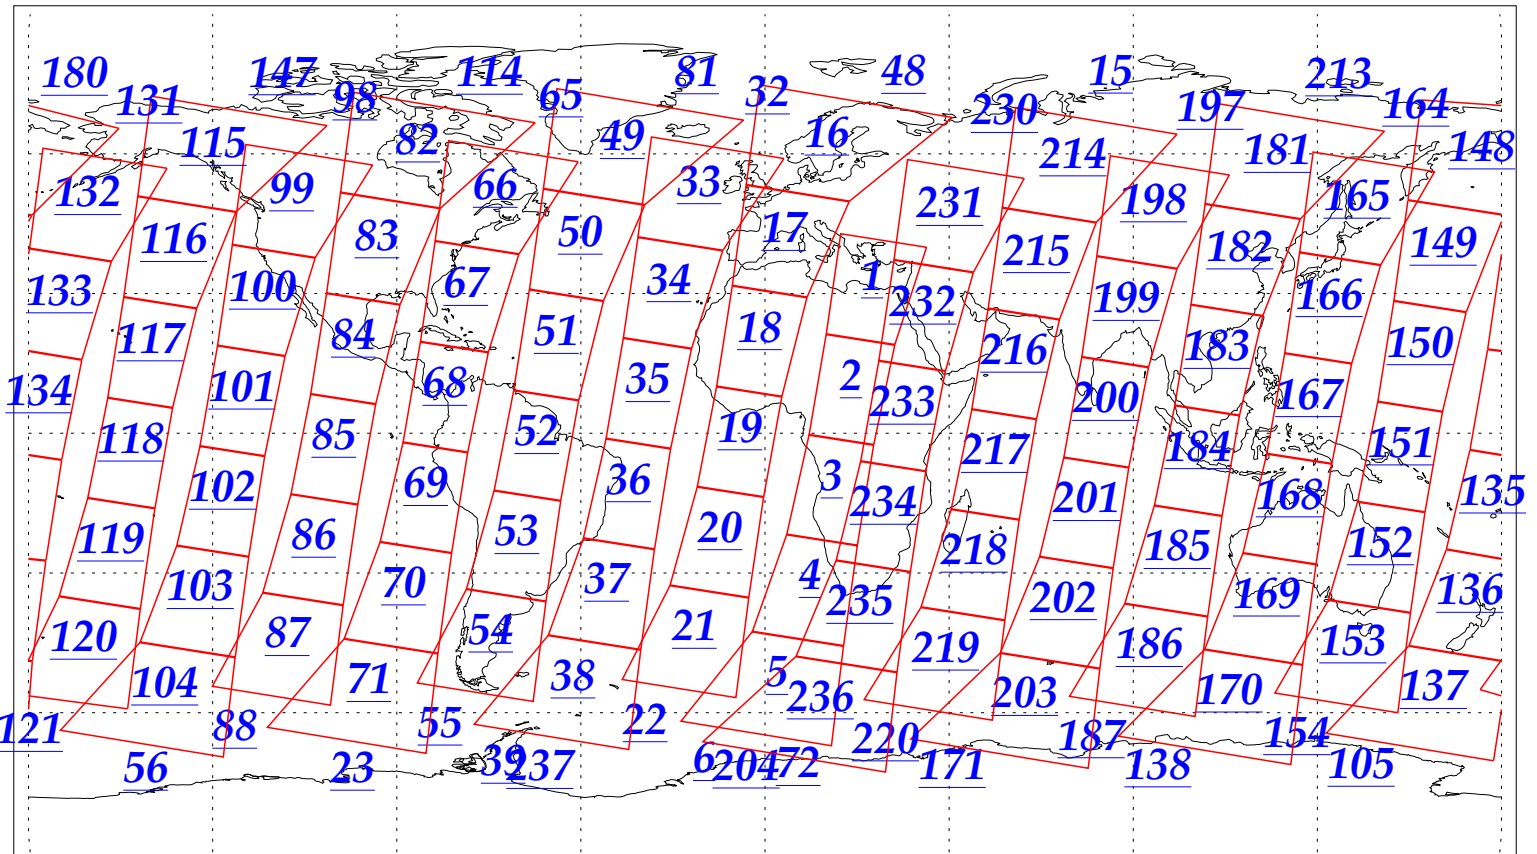

L1B Availability  
AMSU Granules: 240  
HSB Granules: 240  
AIRS Granules: 240

16 Nov 2002  
DoY 320  
Aqua Day 196  
Granules: 1 to 120

Granules: 121 to 240

Legend: AMSU Available, HSB Available, AIRS Available

L1B Availability  
AMSU Granules: 240  
HSB Granules: 240  
AIRS Granules: 240

16 Nov 2002  
DoY 320  
Aqua Day 196

Ascending Granules

Descending Granules

Legend: AMSU Available, HSB Available, AIRS Available