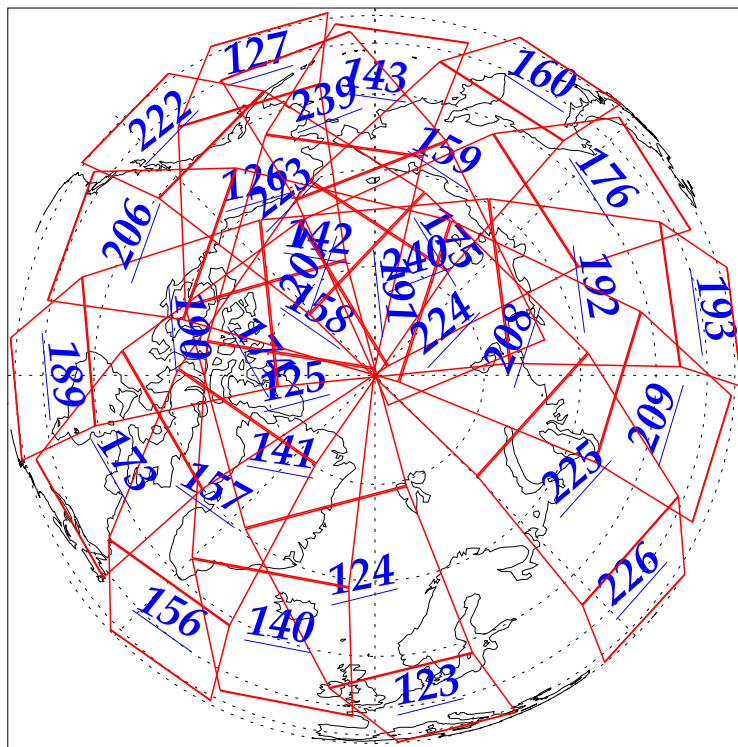

L1B Availability  
AMSU Granules: 240  
HSB Granules: 240  
AIRS Granules: 239

13 Nov 2002  
DoY 317  
Aqua Day 193  
Granules: 1 to 120

Granules: 121 to 240

Legend: AMSU Available, HSB Available, AIRS Available

L1B Availability  
AMSU Granules: 240  
HSB Granules: 240  
AIRS Granules: 239

13 Nov 2002  
DoY 317  
Aqua Day 193

Ascending Granules

Descending Granules

Legend: AMSU Available, HSB Available, AIRS Available

L1B Availability  
 AMSU Granules: 240  
 HSB Granules: 240  
 AIRS Granules: 239

13 Nov 2002  
 DoY 317  
 Aqua Day 193

Northern Hemisphere Granules

Southern Hemisphere Granules

Legend: AMSU Available, HSB Available, **AIRS Available**