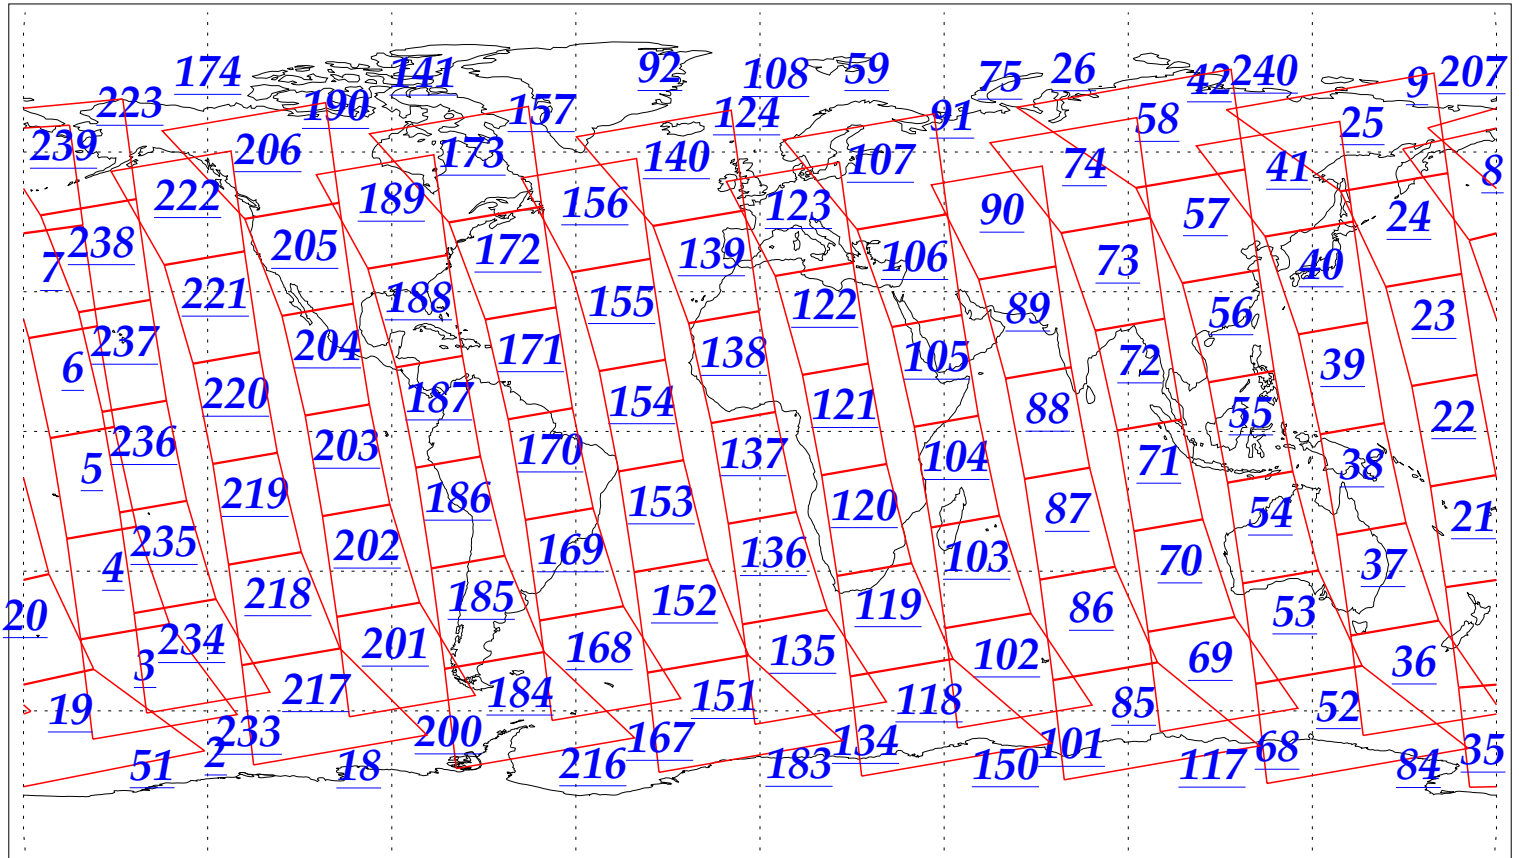

L1B Availability  
AMSU Granules: 240  
HSB Granules: 240  
AIRS Granules: 239

13 Nov 2002  
DoY 317  
Aqua Day 193  
Granules: 1 to 120

Granules: 121 to 240

Legend: AMSU Available, HSB Available, AIRS Available

L1B Availability  
AMSU Granules: 240  
HSB Granules: 240  
AIRS Granules: 239

13 Nov 2002  
DoY 317  
Aqua Day 193

Ascending Granules

Descending Granules

Legend: AMSU Available, HSB Available, AIRS Available

L1B Availability  
 AMSU Granules: 240  
 HSB Granules: 240  
 AIRS Granules: 239

13 Nov 2002  
 DoY 317  
 Aqua Day 193

Northern Hemisphere Granules

Southern Hemisphere Granules

Legend: AMSU Available, HSB Available, **AIRS Available**