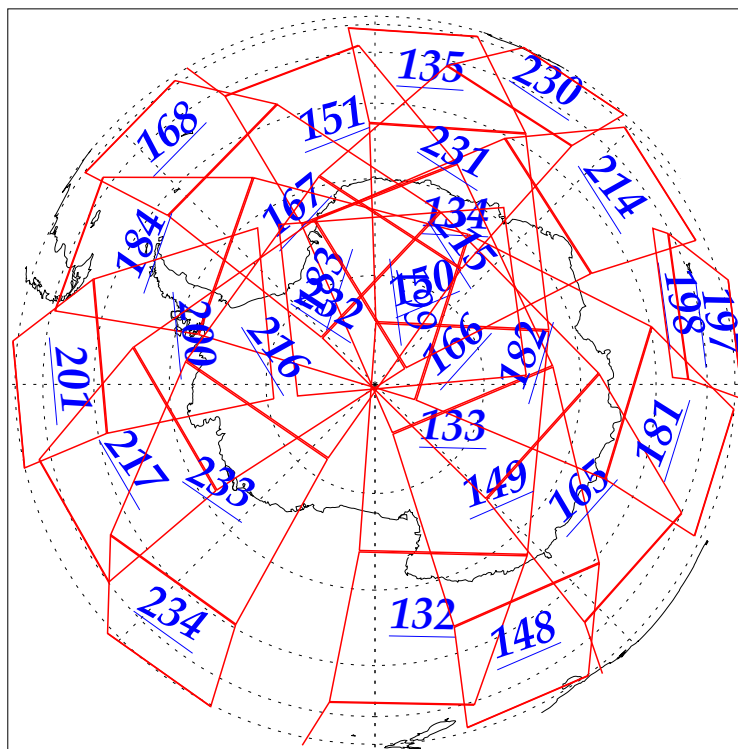

L1B Availability  
AMSU Granules: 240  
HSB Granules: 240  
AIRS Granules: 239

13 Nov 2002  
DoY 317  
Aqua Day 193  
Granules: 1 to 120

Granules: 121 to 240

Legend: AMSU Available, HSB Available, AIRS Available

L1B Availability  
AMSU Granules: 240  
HSB Granules: 240  
AIRS Granules: 239

13 Nov 2002  
DoY 317  
Aqua Day 193

Ascending Granules

Descending Granules

Legend: AMSU Available, HSB Available, AIRS Available

L1B Availability  
 AMSU Granules: 240  
 HSB Granules: 240  
 AIRS Granules: 239

13 Nov 2002  
 DoY 317  
 Aqua Day 193

Northern Hemisphere Granules

Southern Hemisphere Granules

Legend: AMSU Available, HSB Available, **AIRS Available**