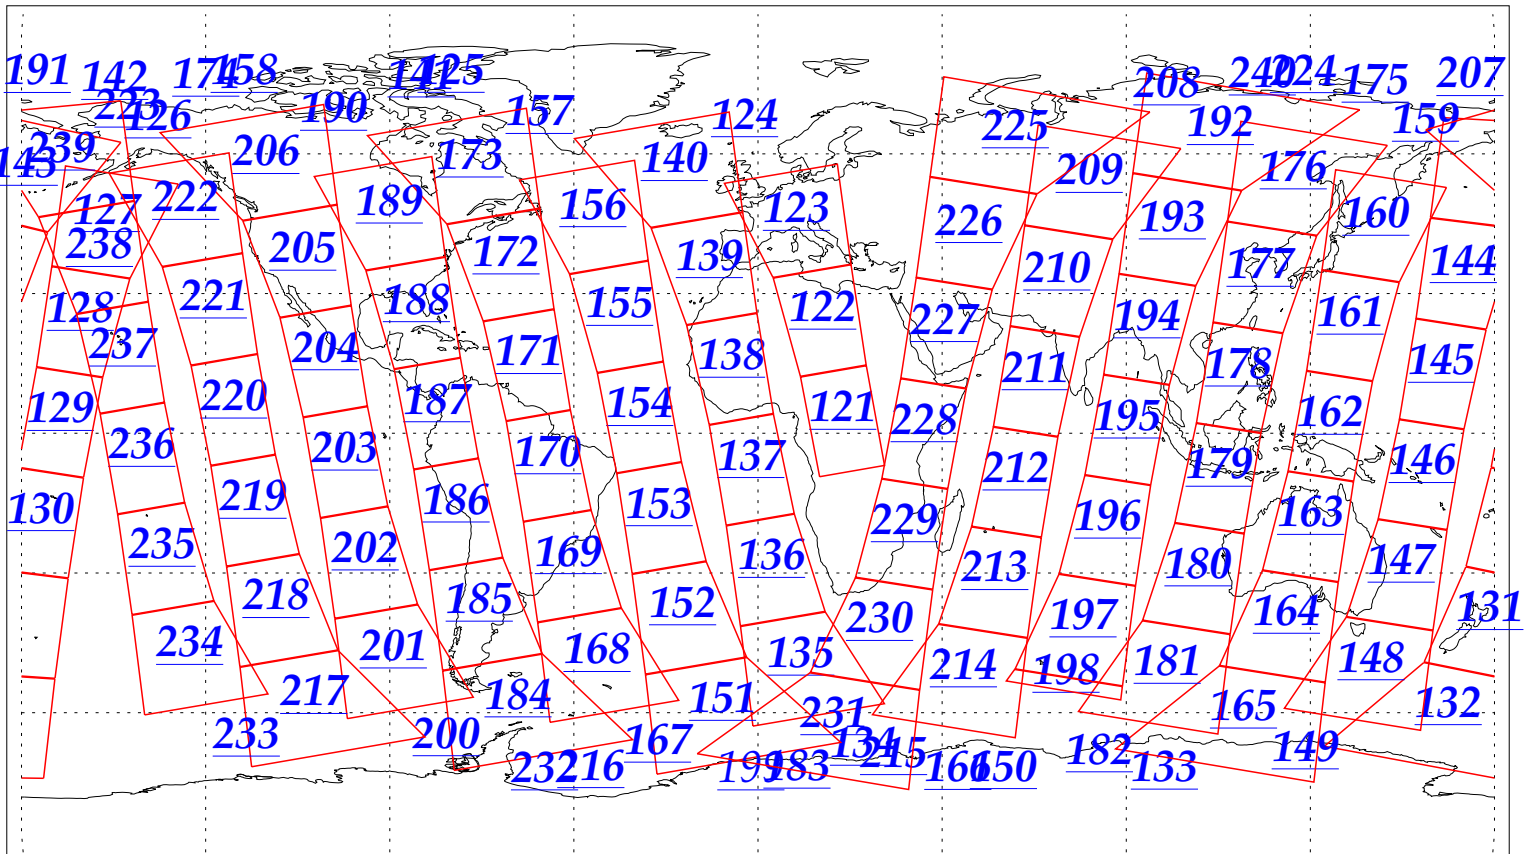

L1B Availability  
AMSU Granules: 240  
HSB Granules: 240  
AIRS Granules: 239

13 Nov 2002  
DoY 317  
Aqua Day 193  
Granules: 1 to 120

Granules: 121 to 240

Legend: AMSU Available, HSB Available, AIRS Available

L1B Availability  
AMSU Granules: 240  
HSB Granules: 240  
AIRS Granules: 239

13 Nov 2002  
DoY 317  
Aqua Day 193

Ascending Granules

Descending Granules

Legend: AMSU Available, HSB Available, AIRS Available

L1B Availability  
 AMSU Granules: 240  
 HSB Granules: 240  
 AIRS Granules: 239

13 Nov 2002  
 DoY 317  
 Aqua Day 193

Northern Hemisphere Granules

Southern Hemisphere Granules

Legend: AMSU Available, HSB Available, **AIRS Available**