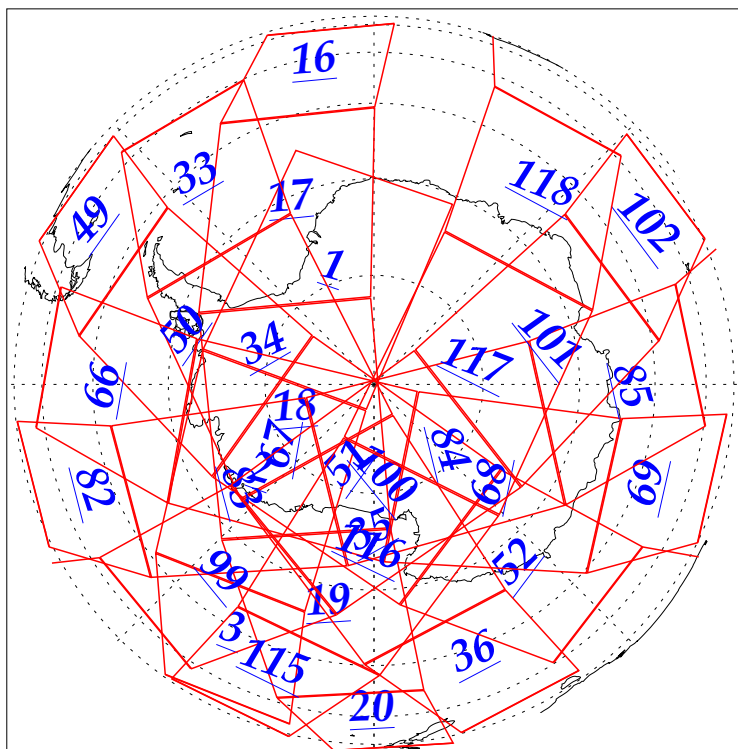

L1B Availability  
AMSU Granules: 240  
HSB Granules: 240  
AIRS Granules: 239

13 Nov 2002  
DoY 317  
Aqua Day 193  
Granules: 1 to 120

Granules: 121 to 240

Legend: AMSU Available, HSB Available, AIRS Available

L1B Availability  
AMSU Granules: 240  
HSB Granules: 240  
AIRS Granules: 239

13 Nov 2002  
DoY 317  
Aqua Day 193

Ascending Granules

Descending Granules

Legend: AMSU Available, HSB Available, AIRS Available

L1B Availability  
 AMSU Granules: 240  
 HSB Granules: 240  
 AIRS Granules: 239

13 Nov 2002  
 DoY 317  
 Aqua Day 193

Northern Hemisphere Granules

Southern Hemisphere Granules

Legend: AMSU Available, HSB Available, **AIRS Available**