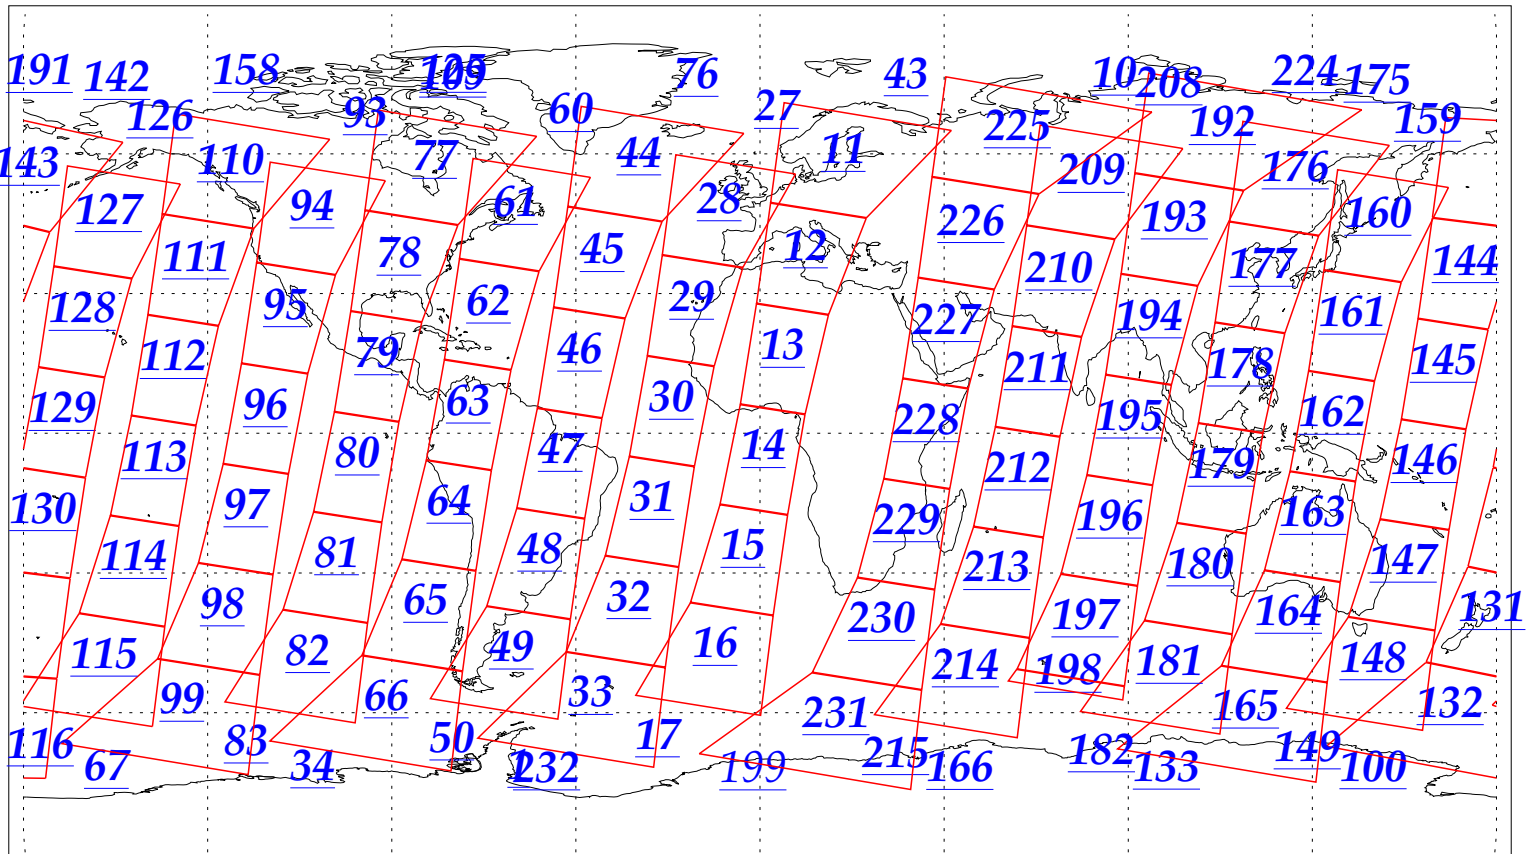

L1B Availability  
AMSU Granules: 240  
HSB Granules: 240  
AIRS Granules: 239

13 Nov 2002  
DoY 317  
Aqua Day 193  
Granules: 1 to 120

Granules: 121 to 240

Legend: AMSU Available, HSB Available, AIRS Available

L1B Availability  
AMSU Granules: 240  
HSB Granules: 240  
AIRS Granules: 239

13 Nov 2002  
DoY 317  
Aqua Day 193

Ascending Granules

Descending Granules

Legend: AMSU Available, HSB Available, AIRS Available

L1B Availability  
 AMSU Granules: 240  
 HSB Granules: 240  
 AIRS Granules: 239

13 Nov 2002  
 DoY 317  
 Aqua Day 193

Northern Hemisphere Granules

Southern Hemisphere Granules

Legend: AMSU Available, HSB Available, **AIRS Available**