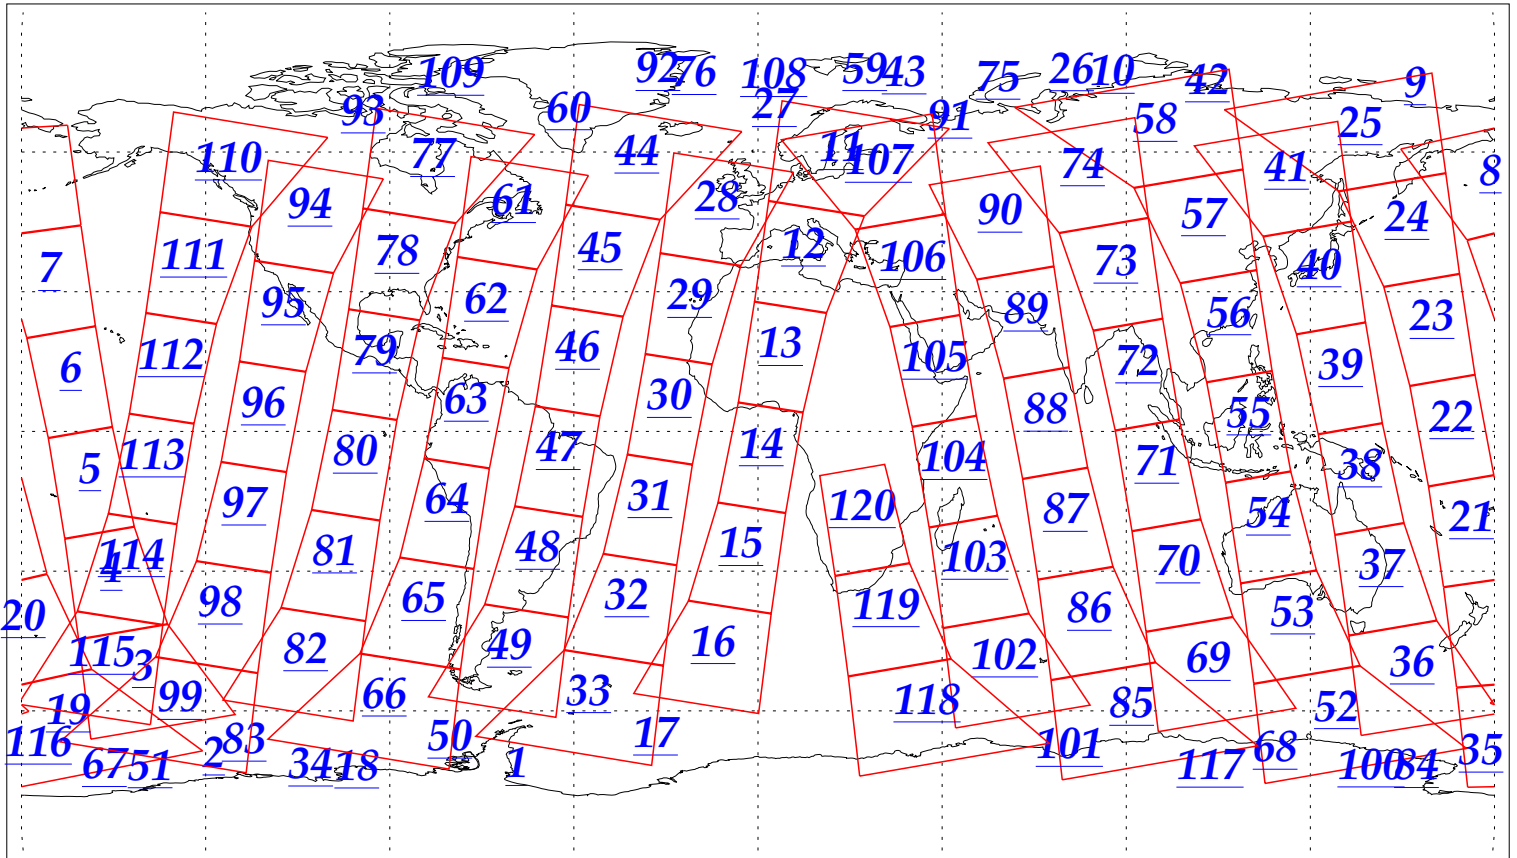

L1B Availability  
AMSU Granules: 240  
HSB Granules: 240  
AIRS Granules: 239

13 Nov 2002  
DoY 317  
Aqua Day 193  
Granules: 1 to 120

Granules: 121 to 240

Legend: AMSU Available, HSB Available, AIRS Available

L1B Availability  
AMSU Granules: 240  
HSB Granules: 240  
AIRS Granules: 239

13 Nov 2002  
DoY 317  
Aqua Day 193

Ascending Granules

Descending Granules

Legend: AMSU Available, HSB Available, AIRS Available

L1B Availability  
 AMSU Granules: 240  
 HSB Granules: 240  
 AIRS Granules: 239

13 Nov 2002  
 DoY 317  
 Aqua Day 193

Northern Hemisphere Granules

Southern Hemisphere Granules

Legend: AMSU Available, HSB Available, **AIRS Available**