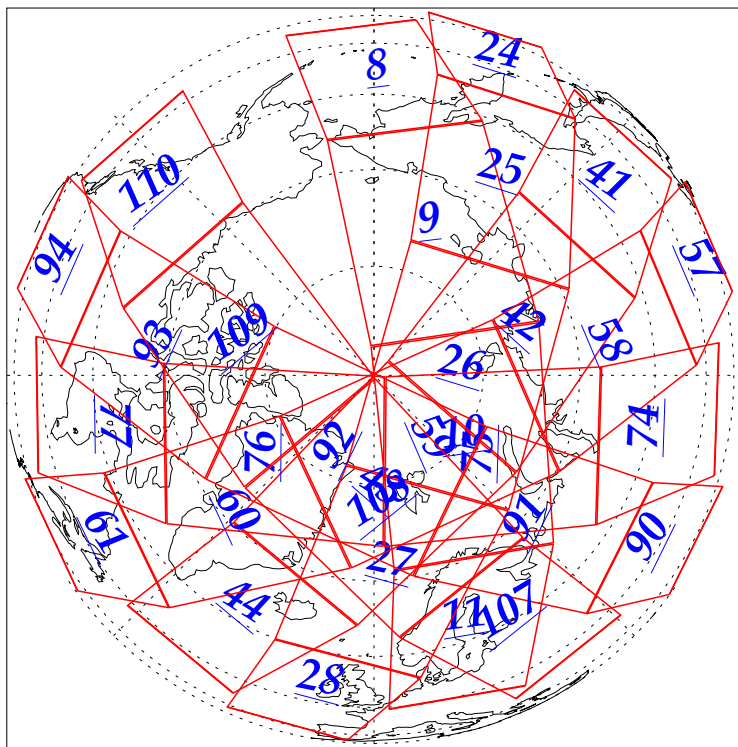

L1B Availability  
AMSU Granules: 240  
HSB Granules: 240  
AIRS Granules: 239

13 Nov 2002  
DoY 317  
Aqua Day 193  
Granules: 1 to 120

Granules: 121 to 240

Legend: AMSU Available, HSB Available, AIRS Available

L1B Availability  
AMSU Granules: 240  
HSB Granules: 240  
AIRS Granules: 239

13 Nov 2002  
DoY 317  
Aqua Day 193

Ascending Granules

Descending Granules

Legend: AMSU Available, HSB Available, AIRS Available

L1B Availability  
 AMSU Granules: 240  
 HSB Granules: 240  
 AIRS Granules: 239

13 Nov 2002  
 DoY 317  
 Aqua Day 193

Northern Hemisphere Granules

Southern Hemisphere Granules

Legend: AMSU Available, HSB Available, **AIRS Available**