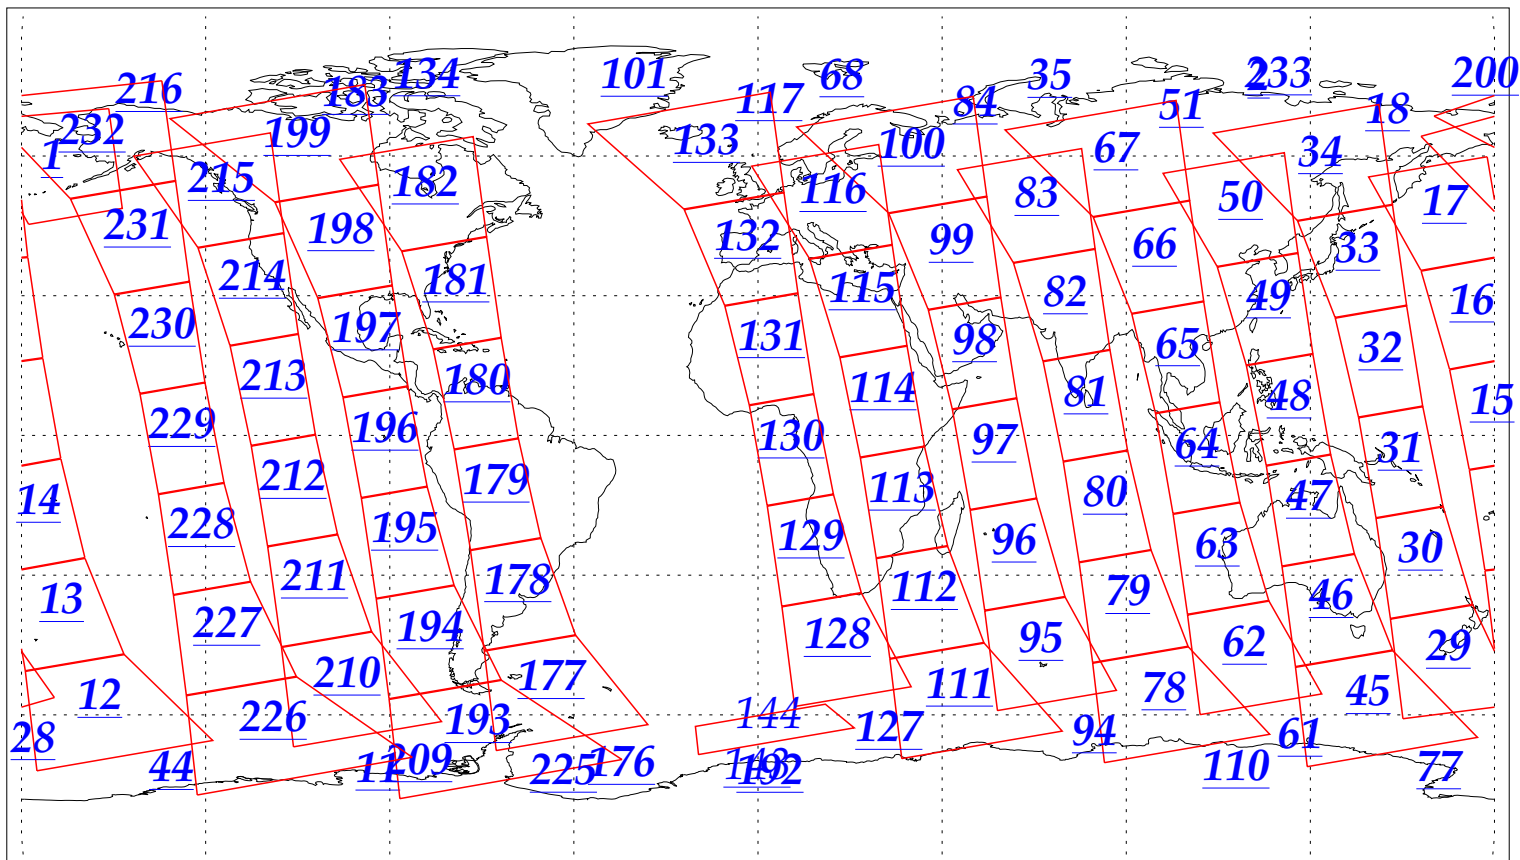

L1B Availability
AMSU Granules: 214
HSB Granules: 215
AIRS Granules: 201

12 Nov 2002
DoY 316
Aqua Day 192
Granules: 1 to 120

Granules: 121 to 240

Legend: AMSU Available, HSB Available, AIRS Available

L1B Availability
AMSU Granules: 214
HSB Granules: 215
AIRS Granules: 201

12 Nov 2002
DoY 316
Aqua Day 192

Ascending Granules

Descending Granules

Legend: AMSU Available, HSB Available, AIRS Available

L1B Availability
 AMSU Granules: 214
 HSB Granules: 215
 AIRS Granules: 201

12 Nov 2002
 DoY 316
 Aqua Day 192

Northern Hemisphere Granules

Southern Hemisphere Granules

Legend: AMSU Available, HSB Available, AIRS Available