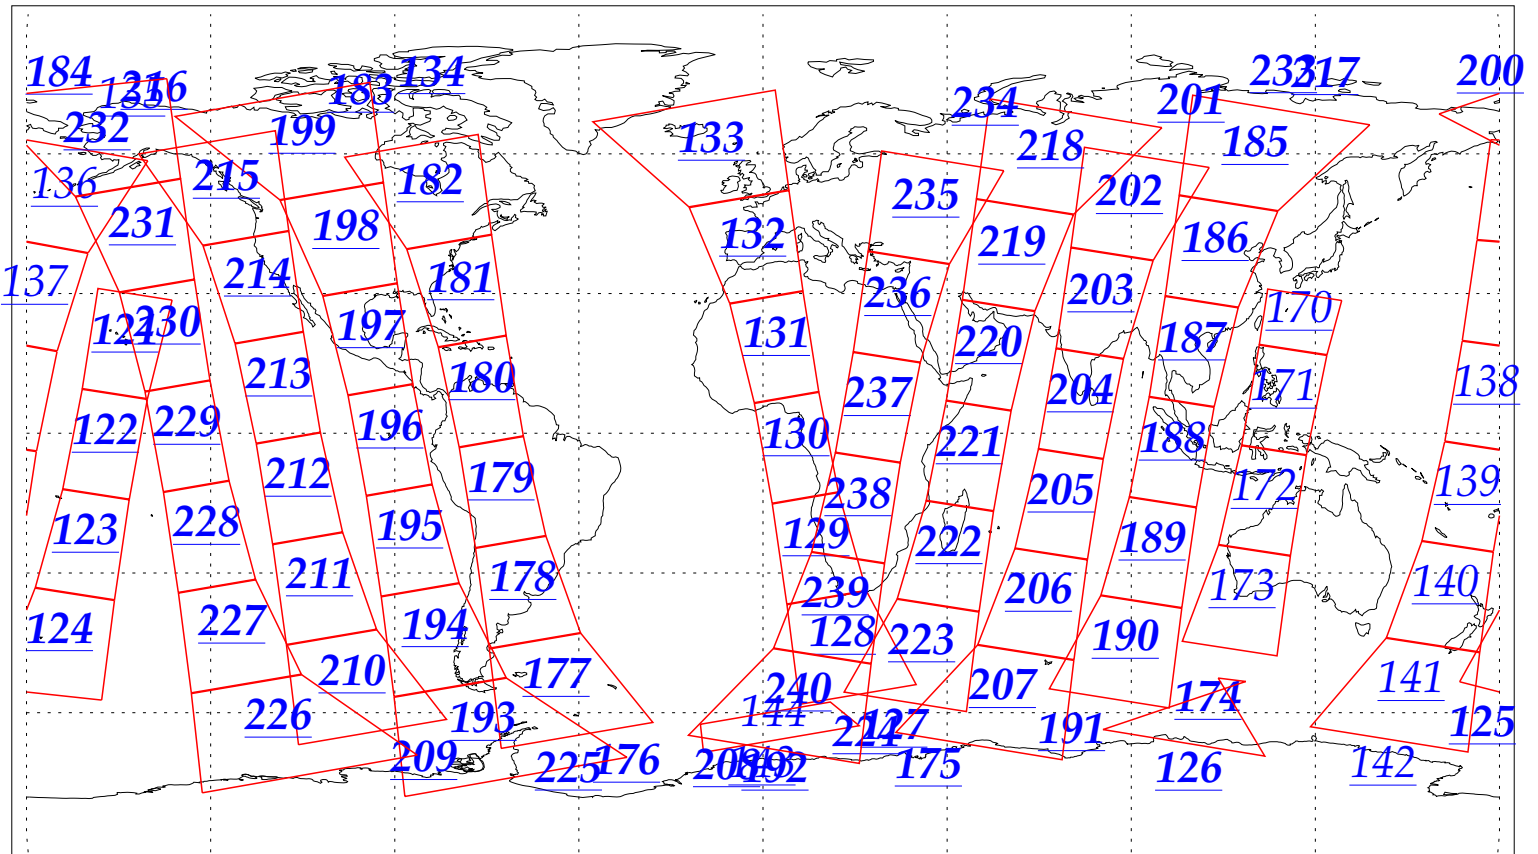

L1B Availability
AMSU Granules: 214
HSB Granules: 215
AIRS Granules: 201

12 Nov 2002
DoY 316
Aqua Day 192
Granules: 1 to 120

Granules: 121 to 240

Legend: AMSU Available, HSB Available, AIRS Available

L1B Availability
AMSU Granules: 214
HSB Granules: 215
AIRS Granules: 201

12 Nov 2002
DoY 316
Aqua Day 192

Ascending Granules

Descending Granules

Legend: AMSU Available, HSB Available, AIRS Available

L1B Availability
 AMSU Granules: 214
 HSB Granules: 215
 AIRS Granules: 201

12 Nov 2002
 DoY 316
 Aqua Day 192

Northern Hemisphere Granules

Southern Hemisphere Granules

Legend: AMSU Available, HSB Available, AIRS Available