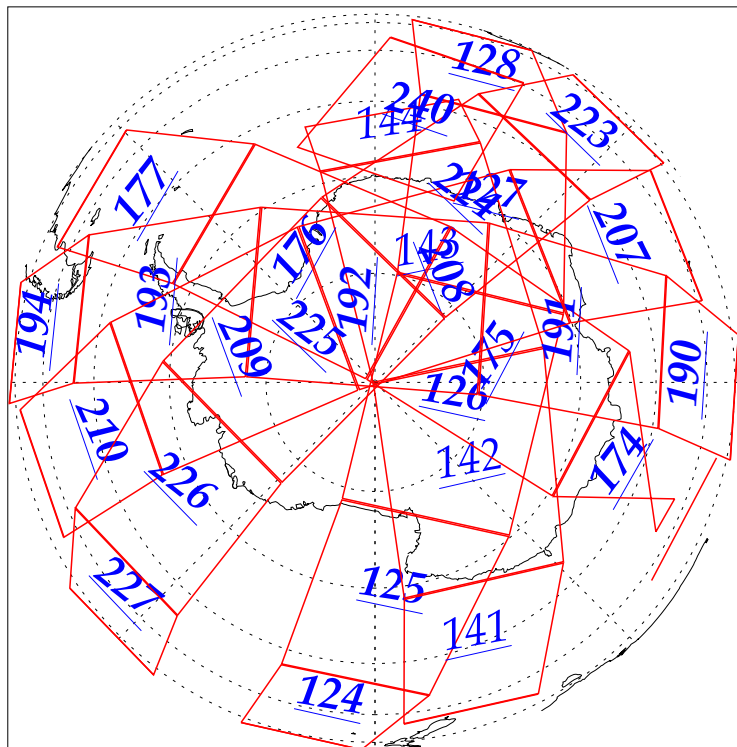

L1B Availability
AMSU Granules: 214
HSB Granules: 215
AIRS Granules: 201

12 Nov 2002
DoY 316
Aqua Day 192
Granules: 1 to 120

Granules: 121 to 240

Legend: AMSU Available, HSB Available, AIRS Available

L1B Availability
AMSU Granules: 214
HSB Granules: 215
AIRS Granules: 201

12 Nov 2002
DoY 316
Aqua Day 192

Ascending Granules

Descending Granules

Legend: AMSU Available, HSB Available, AIRS Available

L1B Availability
 AMSU Granules: 214
 HSB Granules: 215
 AIRS Granules: 201

12 Nov 2002
 DoY 316
 Aqua Day 192

Northern Hemisphere Granules

Southern Hemisphere Granules

Legend: AMSU Available, HSB Available, AIRS Available