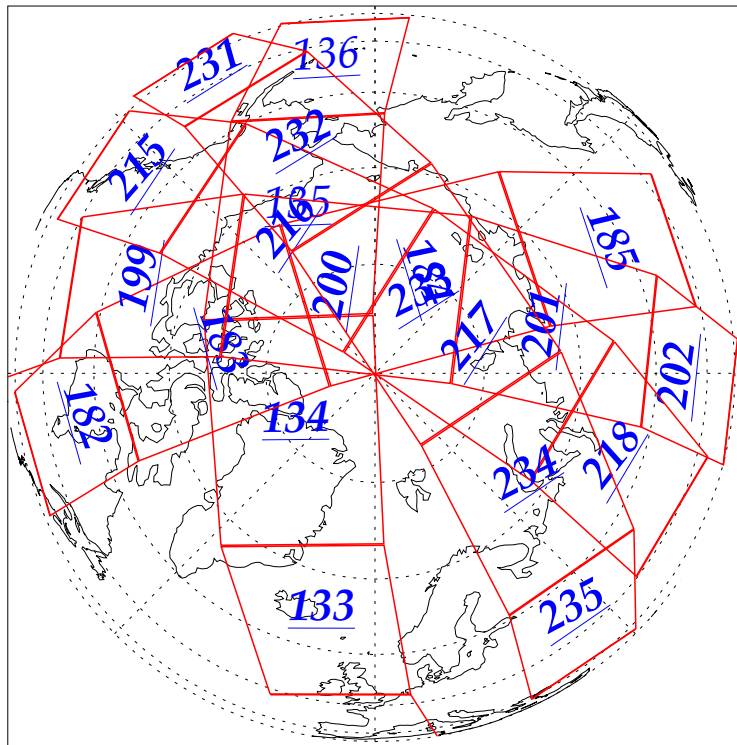

L1B Availability
AMSU Granules: 214
HSB Granules: 215
AIRS Granules: 201

12 Nov 2002
DoY 316
Aqua Day 192
Granules: 1 to 120

Granules: 121 to 240

Legend: AMSU Available, HSB Available, AIRS Available

L1B Availability
AMSU Granules: 214
HSB Granules: 215
AIRS Granules: 201

12 Nov 2002
DoY 316
Aqua Day 192

Ascending Granules

Descending Granules

Legend: AMSU Available, HSB Available, AIRS Available

L1B Availability
 AMSU Granules: 214
 HSB Granules: 215
 AIRS Granules: 201

12 Nov 2002
 DoY 316
 Aqua Day 192

Northern Hemisphere Granules

Southern Hemisphere Granules

Legend: AMSU Available, HSB Available, AIRS Available