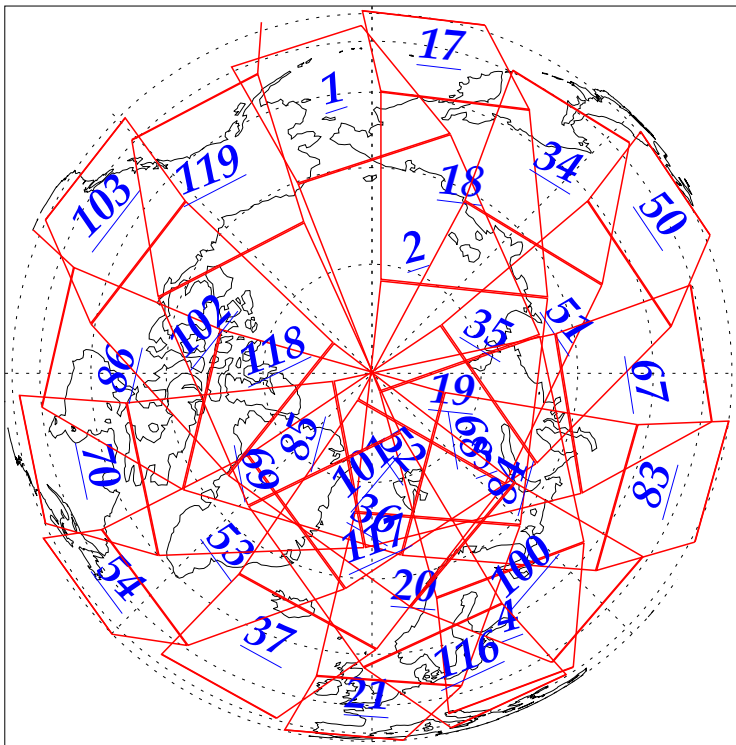

L1B Availability
AMSU Granules: 214
HSB Granules: 215
AIRS Granules: 201

12 Nov 2002
DoY 316
Aqua Day 192
Granules: 1 to 120

Granules: 121 to 240

Legend: AMSU Available, HSB Available, AIRS Available

L1B Availability
AMSU Granules: 214
HSB Granules: 215
AIRS Granules: 201

12 Nov 2002
DoY 316
Aqua Day 192

Ascending Granules

Descending Granules

Legend: AMSU Available, HSB Available, AIRS Available

L1B Availability
 AMSU Granules: 214
 HSB Granules: 215
 AIRS Granules: 201

12 Nov 2002
 DoY 316
 Aqua Day 192

Northern Hemisphere Granules

Southern Hemisphere Granules

Legend: AMSU Available, HSB Available, AIRS Available