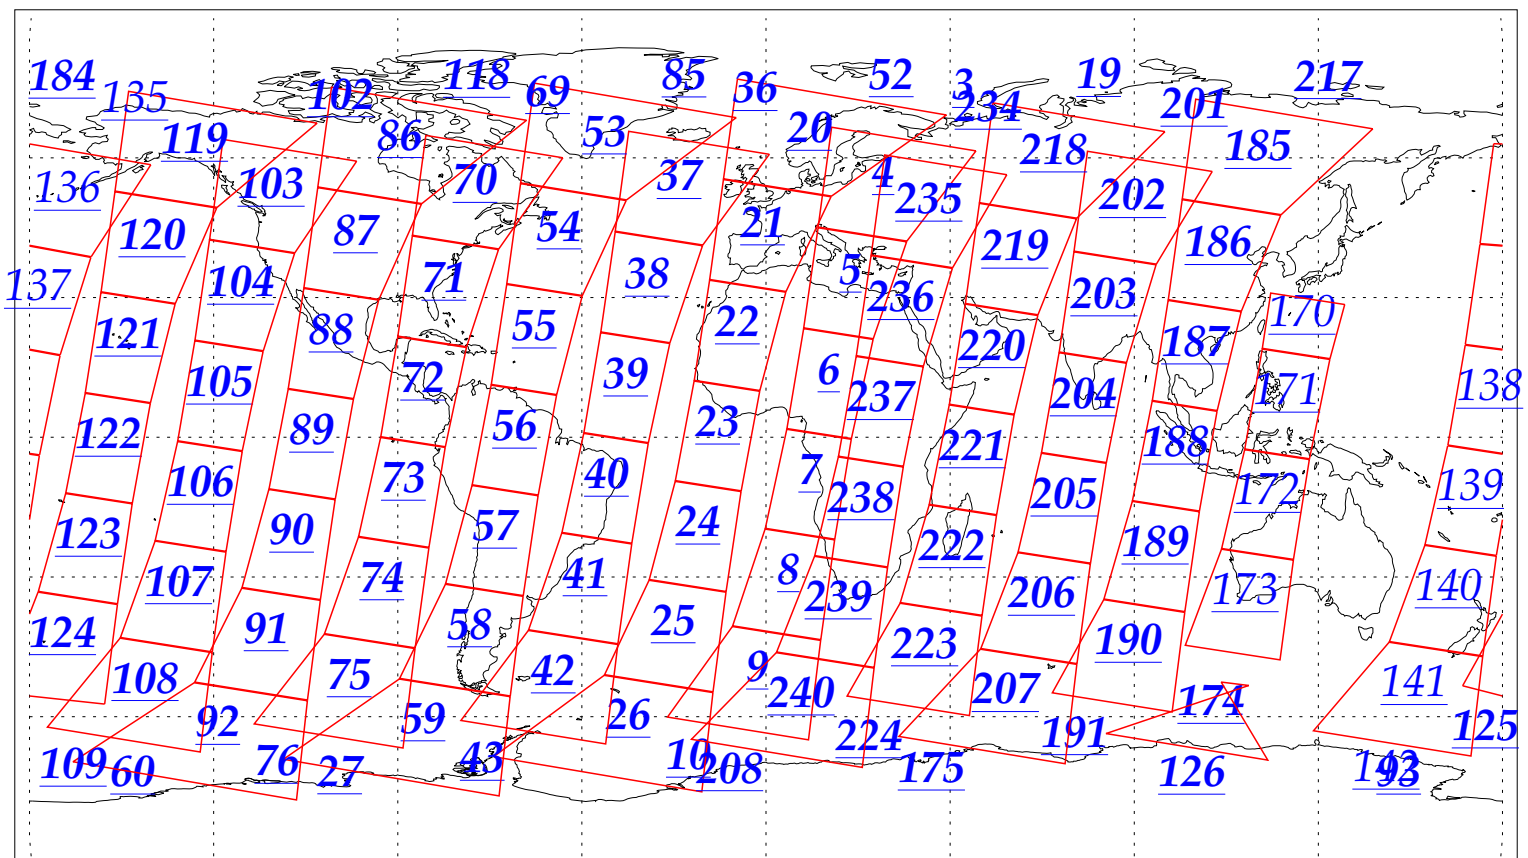

L1B Availability
AMSU Granules: 214
HSB Granules: 215
AIRS Granules: 201

12 Nov 2002
DoY 316
Aqua Day 192
Granules: 1 to 120

Granules: 121 to 240

Legend: AMSU Available, HSB Available, AIRS Available

L1B Availability
AMSU Granules: 214
HSB Granules: 215
AIRS Granules: 201

12 Nov 2002
DoY 316
Aqua Day 192

Ascending Granules

Descending Granules

Legend: AMSU Available, HSB Available, AIRS Available

L1B Availability
 AMSU Granules: 214
 HSB Granules: 215
 AIRS Granules: 201

12 Nov 2002
 DoY 316
 Aqua Day 192

Northern Hemisphere Granules

Southern Hemisphere Granules

Legend: AMSU Available, HSB Available, AIRS Available