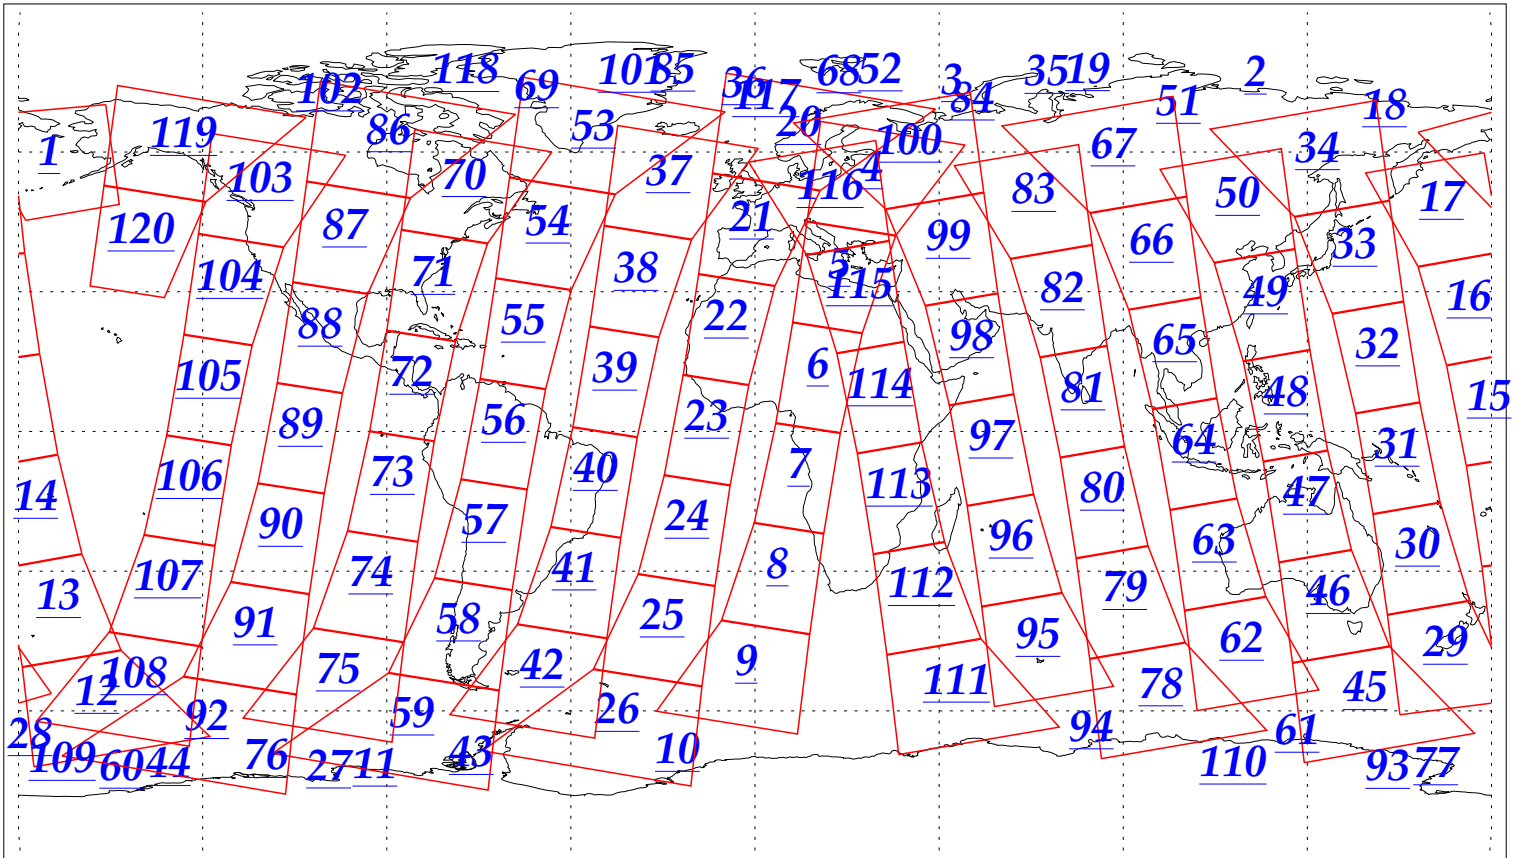

L1B Availability
AMSU Granules: 214
HSB Granules: 215
AIRS Granules: 201

12 Nov 2002
DoY 316
Aqua Day 192
Granules: 1 to 120

Granules: 121 to 240

Legend: AMSU Available, HSB Available, AIRS Available

L1B Availability
AMSU Granules: 214
HSB Granules: 215
AIRS Granules: 201

12 Nov 2002
DoY 316
Aqua Day 192

Ascending Granules

Descending Granules

Legend: AMSU Available, HSB Available, AIRS Available

L1B Availability
 AMSU Granules: 214
 HSB Granules: 215
 AIRS Granules: 201

12 Nov 2002
 DoY 316
 Aqua Day 192

Northern Hemisphere Granules

Southern Hemisphere Granules

Legend: AMSU Available, HSB Available, AIRS Available