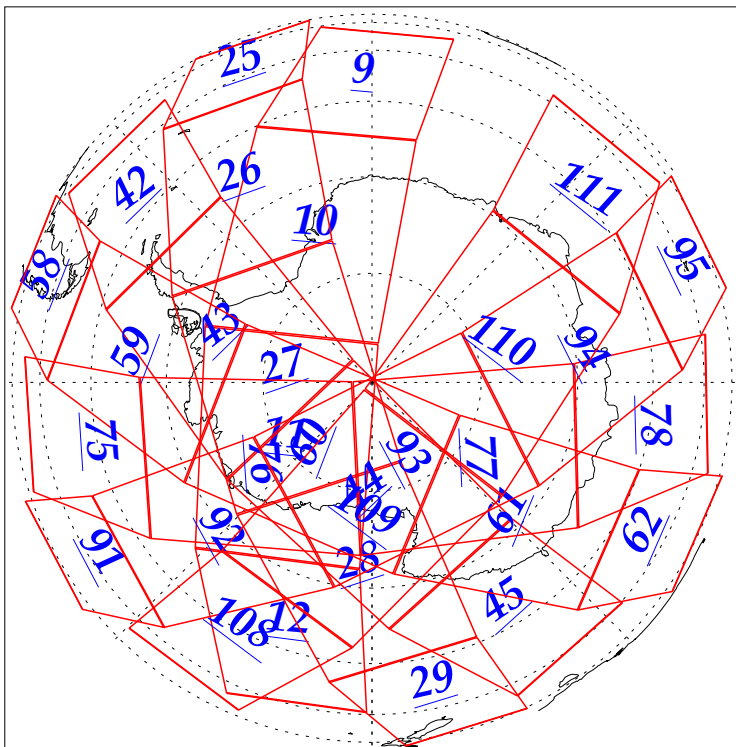

L1B Availability
AMSU Granules: 214
HSB Granules: 215
AIRS Granules: 201

12 Nov 2002
DoY 316
Aqua Day 192
Granules: 1 to 120

Granules: 121 to 240

Legend: AMSU Available, HSB Available, AIRS Available

L1B Availability
AMSU Granules: 214
HSB Granules: 215
AIRS Granules: 201

12 Nov 2002
DoY 316
Aqua Day 192

Ascending Granules

Descending Granules

Legend: AMSU Available, HSB Available, AIRS Available

L1B Availability
 AMSU Granules: 214
 HSB Granules: 215
 AIRS Granules: 201

12 Nov 2002
 DoY 316
 Aqua Day 192

Northern Hemisphere Granules

Southern Hemisphere Granules

Legend: AMSU Available, HSB Available, AIRS Available