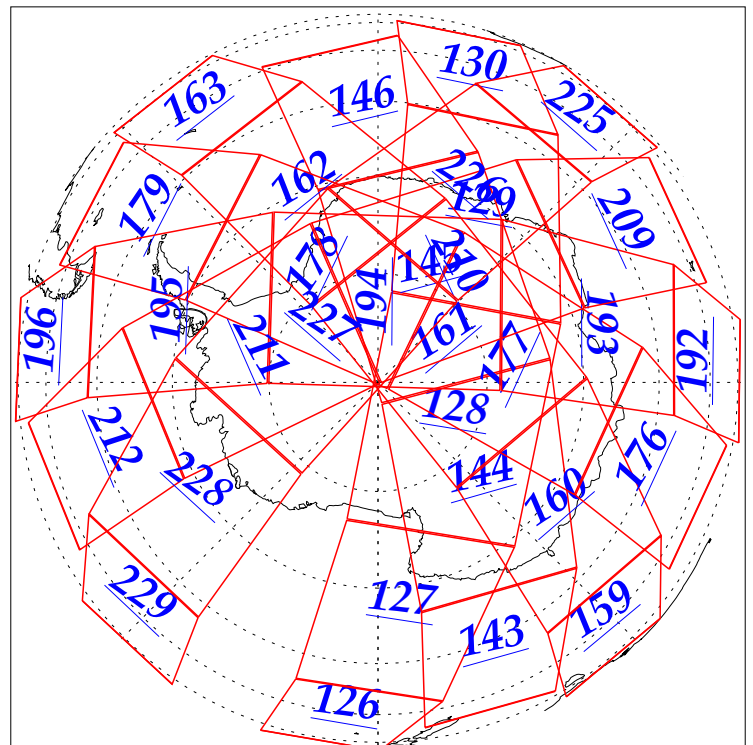

Legend: AMSU Available, HSB Available, **AIRS Available**