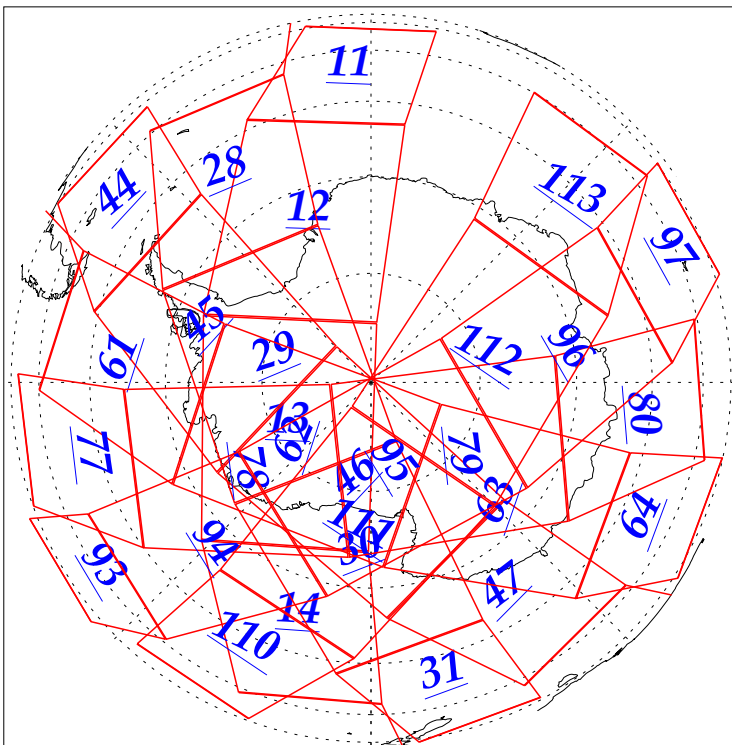

Legend: AMSU Available, HSB Available, **AIRS Available**