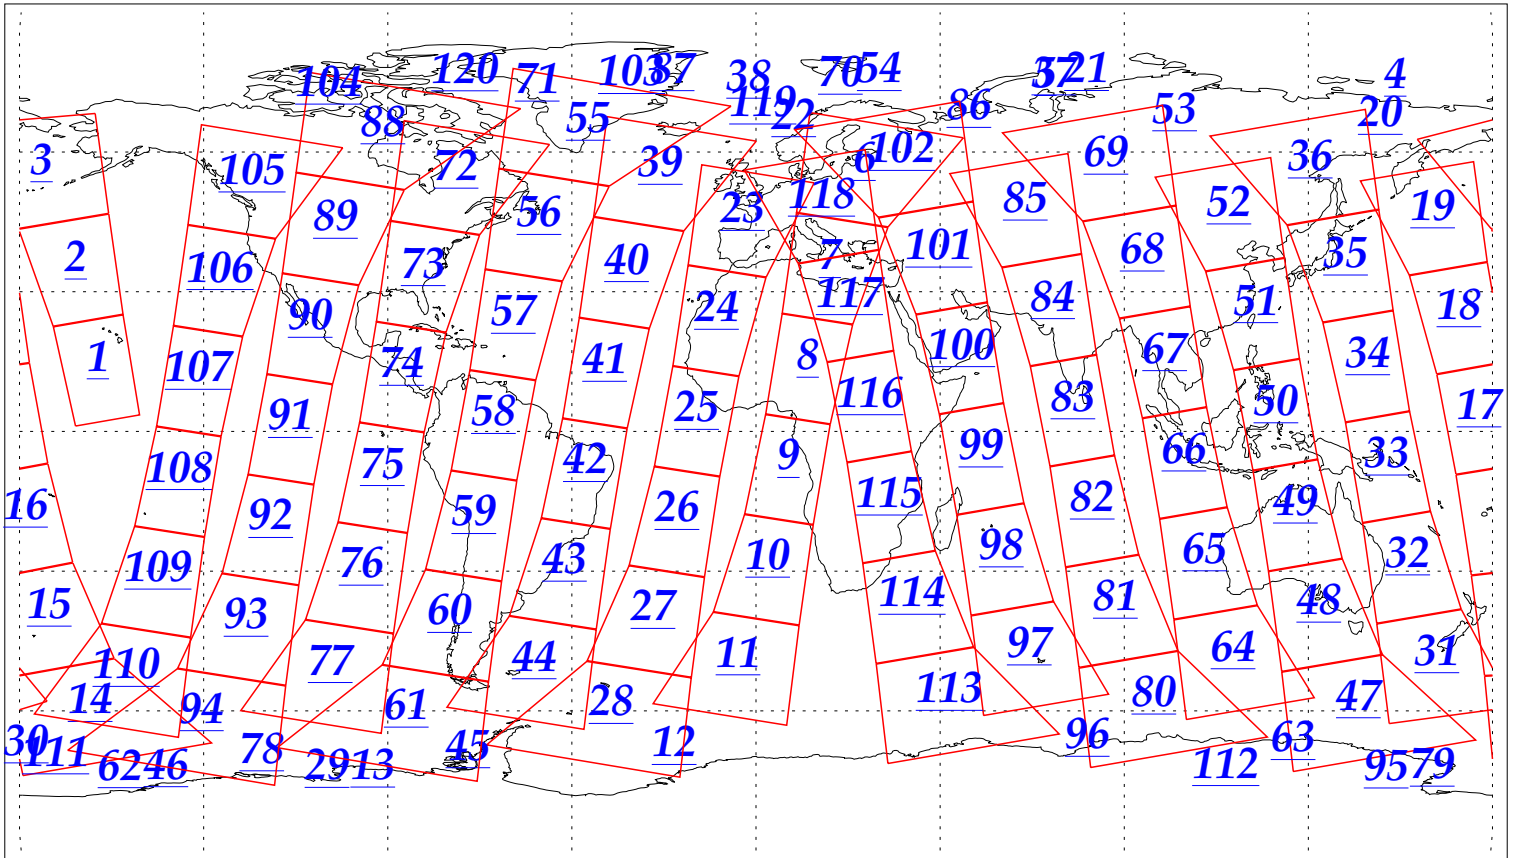

L1B Availability  
AMSU Granules: 240  
HSB Granules: 240  
AIRS Granules: 240

10 Nov 2002  
DoY 314  
Aqua Day 190  
Granules: 1 to 120

Granules: 121 to 240

Legend: AMSU Available, HSB Available, AIRS Available

L1B Availability  
AMSU Granules: 240  
HSB Granules: 240  
AIRS Granules: 240

10 Nov 2002  
DoY 314  
Aqua Day 190

Ascending Granules

Descending Granules

Legend: AMSU Available, HSB Available, AIRS Available

L1B Availability  
AMSU Granules: 240  
HSB Granules: 240  
AIRS Granules: 240

10 Nov 2002  
DoY 314  
Aqua Day 190