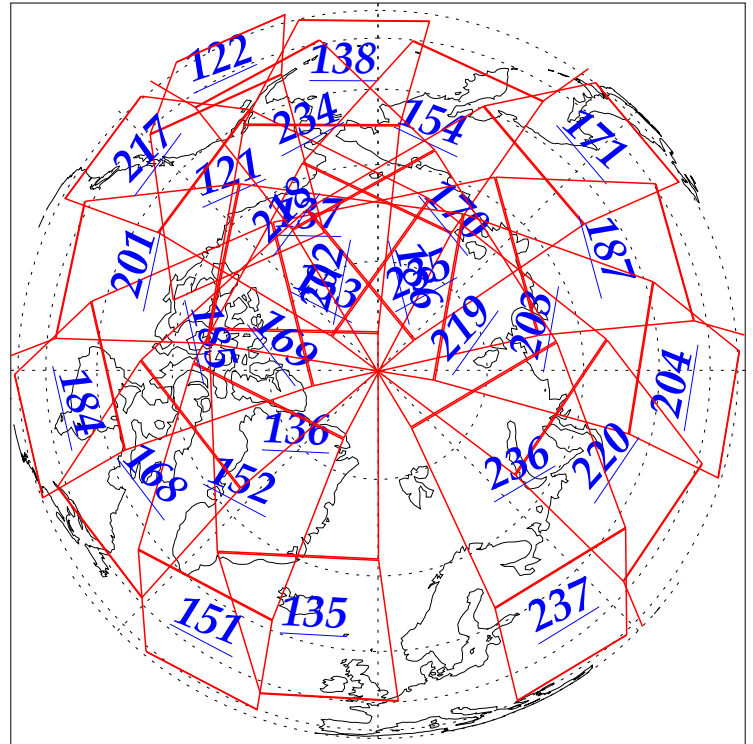

L1B Availability  
AMSU Granules: 240  
HSB Granules: 240  
AIRS Granules: 240

10 Nov 2002  
DoY 314  
Aqua Day 190  
Granules: 1 to 120

Granules: 121 to 240

Legend: AMSU Available, HSB Available, AIRS Available

L1B Availability  
AMSU Granules: 240  
HSB Granules: 240  
AIRS Granules: 240

10 Nov 2002  
DoY 314  
Aqua Day 190

Ascending Granules

Descending Granules

Legend: AMSU Available, HSB Available, AIRS Available

### Northern Hemisphere Granules