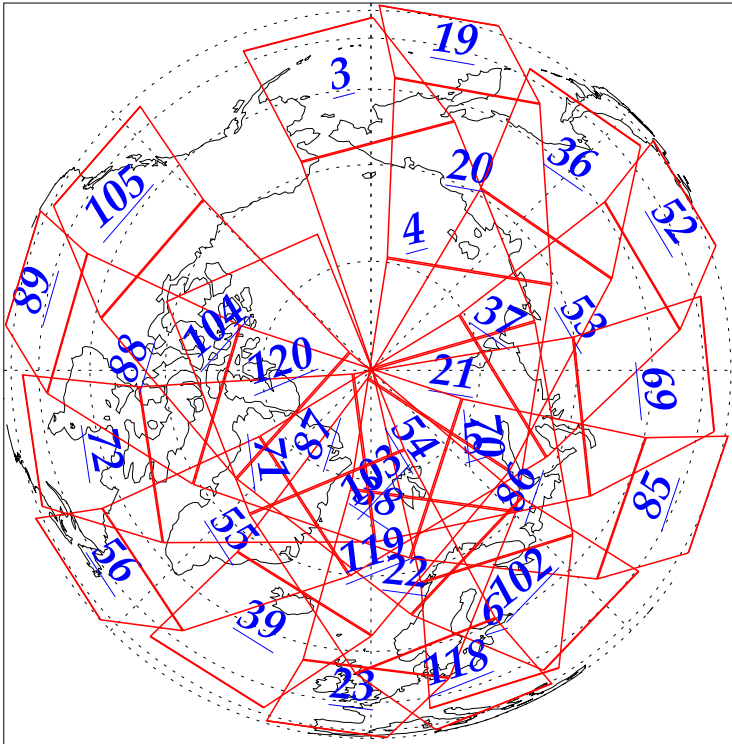

L1B Availability  
AMSU Granules: 240  
HSB Granules: 240  
AIRS Granules: 240

10 Nov 2002  
DoY 314  
Aqua Day 190  
Granules: 1 to 120

Granules: 121 to 240

Legend: AMSU Available, HSB Available, AIRS Available

L1B Availability  
AMSU Granules: 240  
HSB Granules: 240  
AIRS Granules: 240

10 Nov 2002  
DoY 314  
Aqua Day 190

Ascending Granules

Descending Granules

Legend: AMSU Available, HSB Available, AIRS Available

L1B Availability  
AMSU Granules: 240  
HSB Granules: 240  
AIRS Granules: 240

10 Nov 2002  
DoY 314  
Aqua Day 190

### Northern Hemisphere Granules