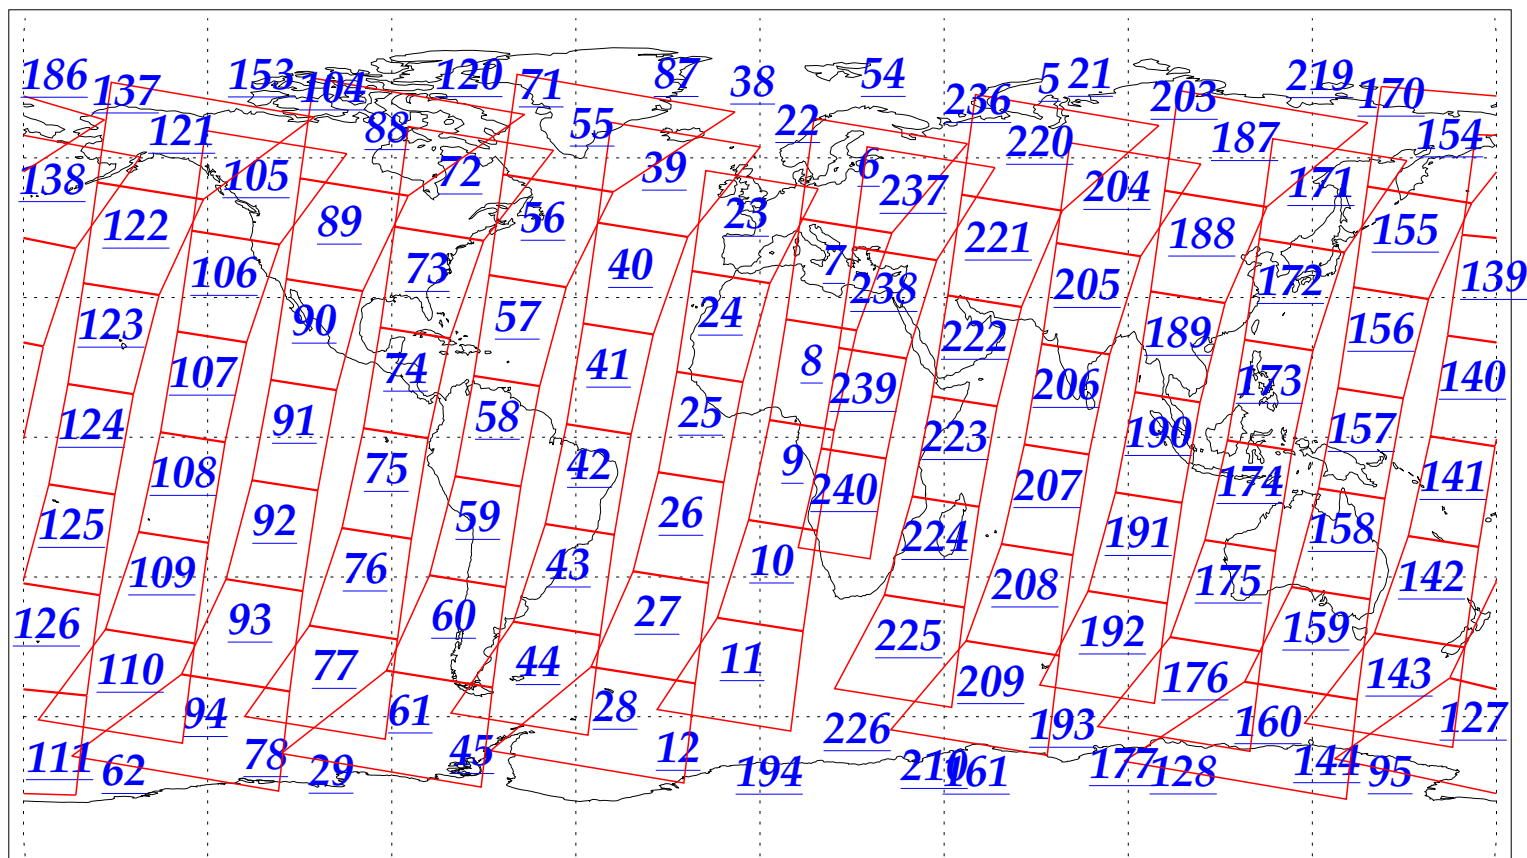

L1B Availability  
AMSU Granules: 240  
HSB Granules: 240  
AIRS Granules: 240

10 Nov 2002  
DoY 314  
Aqua Day 190  
Granules: 1 to 120

Granules: 121 to 240

Legend: AMSU Available, HSB Available, AIRS Available

L1B Availability  
AMSU Granules: 240  
HSB Granules: 240  
AIRS Granules: 240

10 Nov 2002  
DoY 314  
Aqua Day 190

Ascending Granules

Descending Granules

Legend: AMSU Available, HSB Available, AIRS Available