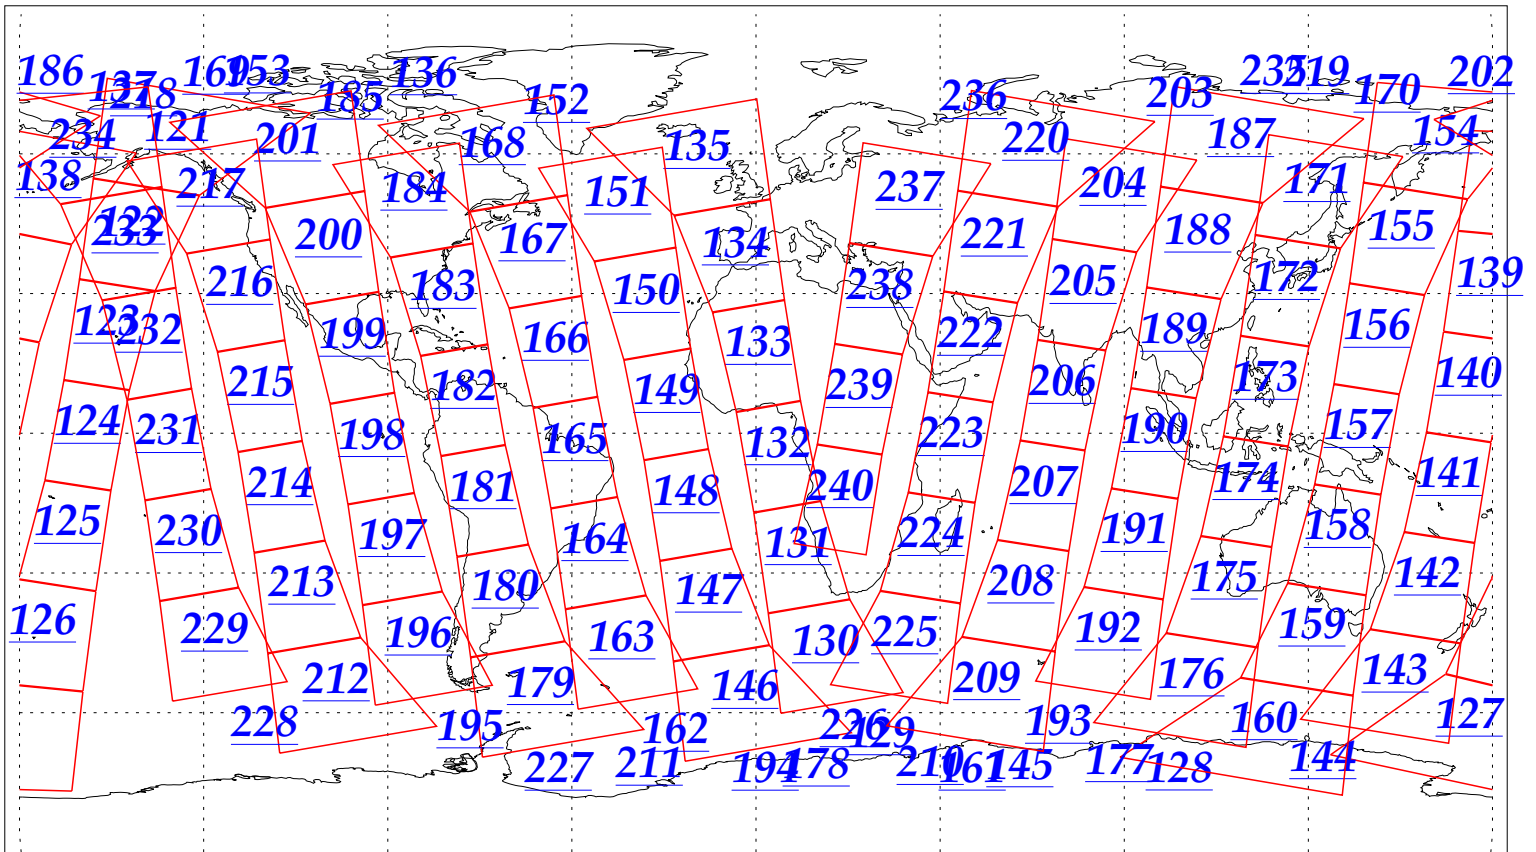

L1B Availability  
AMSU Granules: 240  
HSB Granules: 240  
AIRS Granules: 240

10 Nov 2002  
DoY 314  
Aqua Day 190  
Granules: 1 to 120

Granules: 121 to 240

Legend: AMSU Available, HSB Available, AIRS Available

L1B Availability  
AMSU Granules: 240  
HSB Granules: 240  
AIRS Granules: 240

10 Nov 2002  
DoY 314  
Aqua Day 190

Ascending Granules

Descending Granules

Legend: AMSU Available, HSB Available, AIRS Available