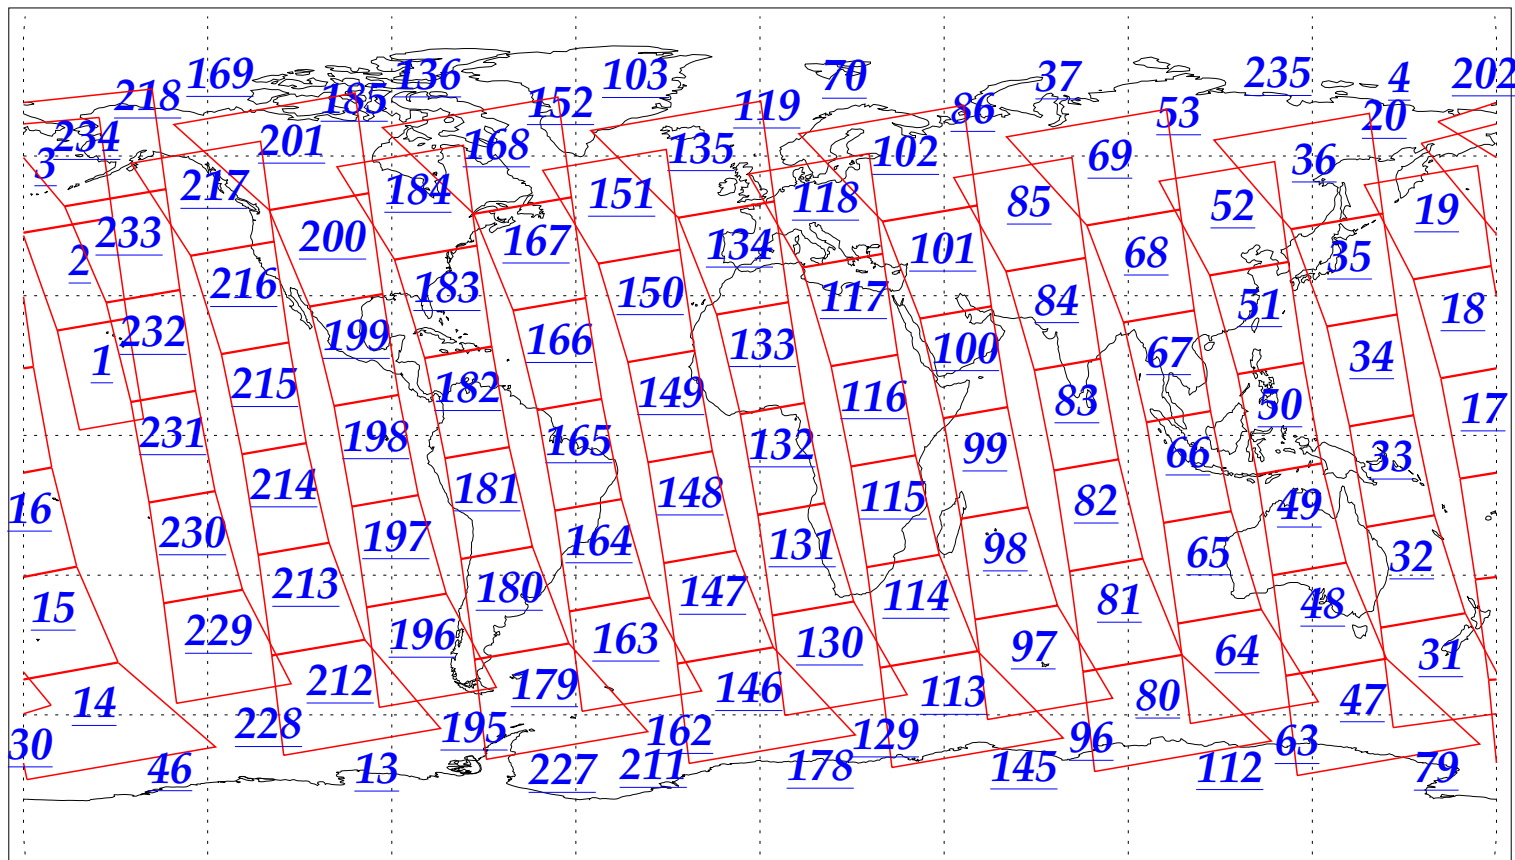

L1B Availability  
AMSU Granules: 240  
HSB Granules: 240  
AIRS Granules: 240

10 Nov 2002  
DoY 314  
Aqua Day 190  
Granules: 1 to 120

Granules: 121 to 240

Legend: AMSU Available, HSB Available, AIRS Available

L1B Availability  
AMSU Granules: 240  
HSB Granules: 240  
AIRS Granules: 240

10 Nov 2002  
DoY 314  
Aqua Day 190

Ascending Granules

Descending Granules

Legend: AMSU Available, HSB Available, AIRS Available

### Northern Hemisphere Granules