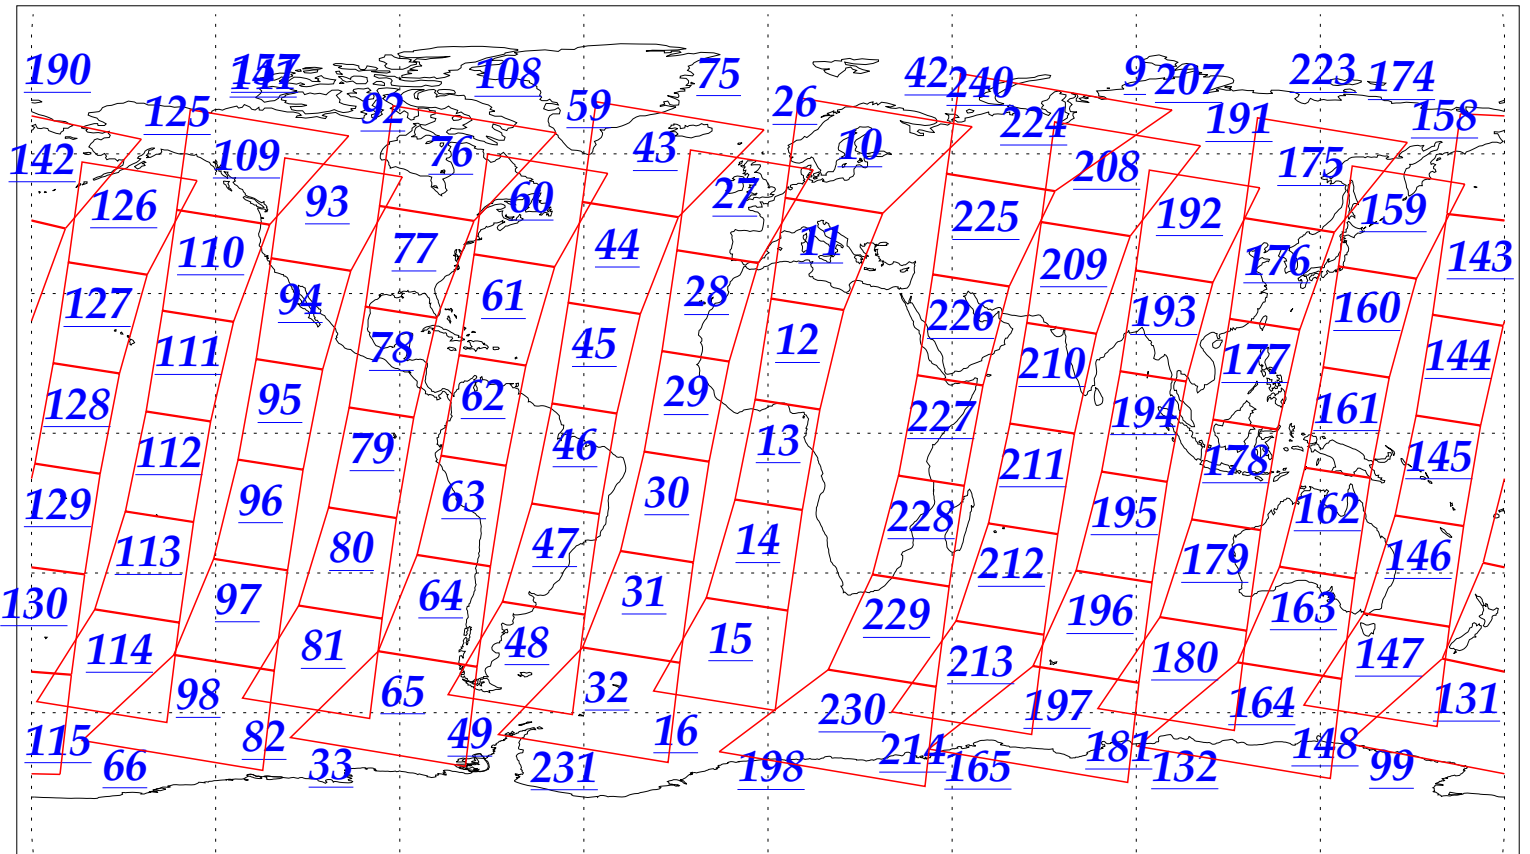

L1B Availability  
AMSU Granules: 240  
HSB Granules: 240  
AIRS Granules: 240

6 Nov 2002  
DoY 310  
Aqua Day 186  
Granules: 1 to 120

Granules: 121 to 240

Legend: AMSU Available, HSB Available, AIRS Available

L1B Availability  
AMSU Granules: 240  
HSB Granules: 240  
AIRS Granules: 240

6 Nov 2002  
DoY 310  
Aqua Day 186

Ascending Granules

Descending Granules

Legend: AMSU Available, HSB Available, AIRS Available

L1B Availability  
 AMSU Granules: 240  
 HSB Granules: 240  
 AIRS Granules: 240

6 Nov 2002  
 DoY 310  
 Aqua Day 186

Northern Hemisphere Granules

Southern Hemisphere Granules

Legend: AMSU Available, HSB Available, AIRS Available