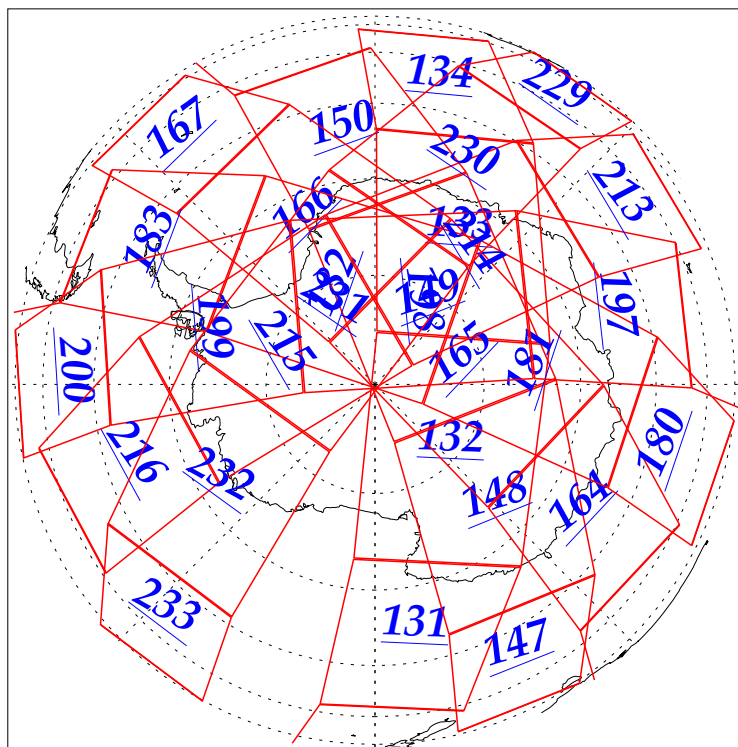

L1B Availability  
AMSU Granules: 240  
HSB Granules: 240  
AIRS Granules: 240

6 Nov 2002  
DoY 310  
Aqua Day 186  
Granules: 1 to 120

Granules: 121 to 240

Legend: AMSU Available, HSB Available, AIRS Available

L1B Availability  
AMSU Granules: 240  
HSB Granules: 240  
AIRS Granules: 240

6 Nov 2002  
DoY 310  
Aqua Day 186

Ascending Granules

Descending Granules

Legend: AMSU Available, HSB Available, AIRS Available

L1B Availability  
 AMSU Granules: 240  
 HSB Granules: 240  
 AIRS Granules: 240

6 Nov 2002  
 DoY 310  
 Aqua Day 186

Northern Hemisphere Granules

Southern Hemisphere Granules

Legend: AMSU Available, HSB Available, AIRS Available