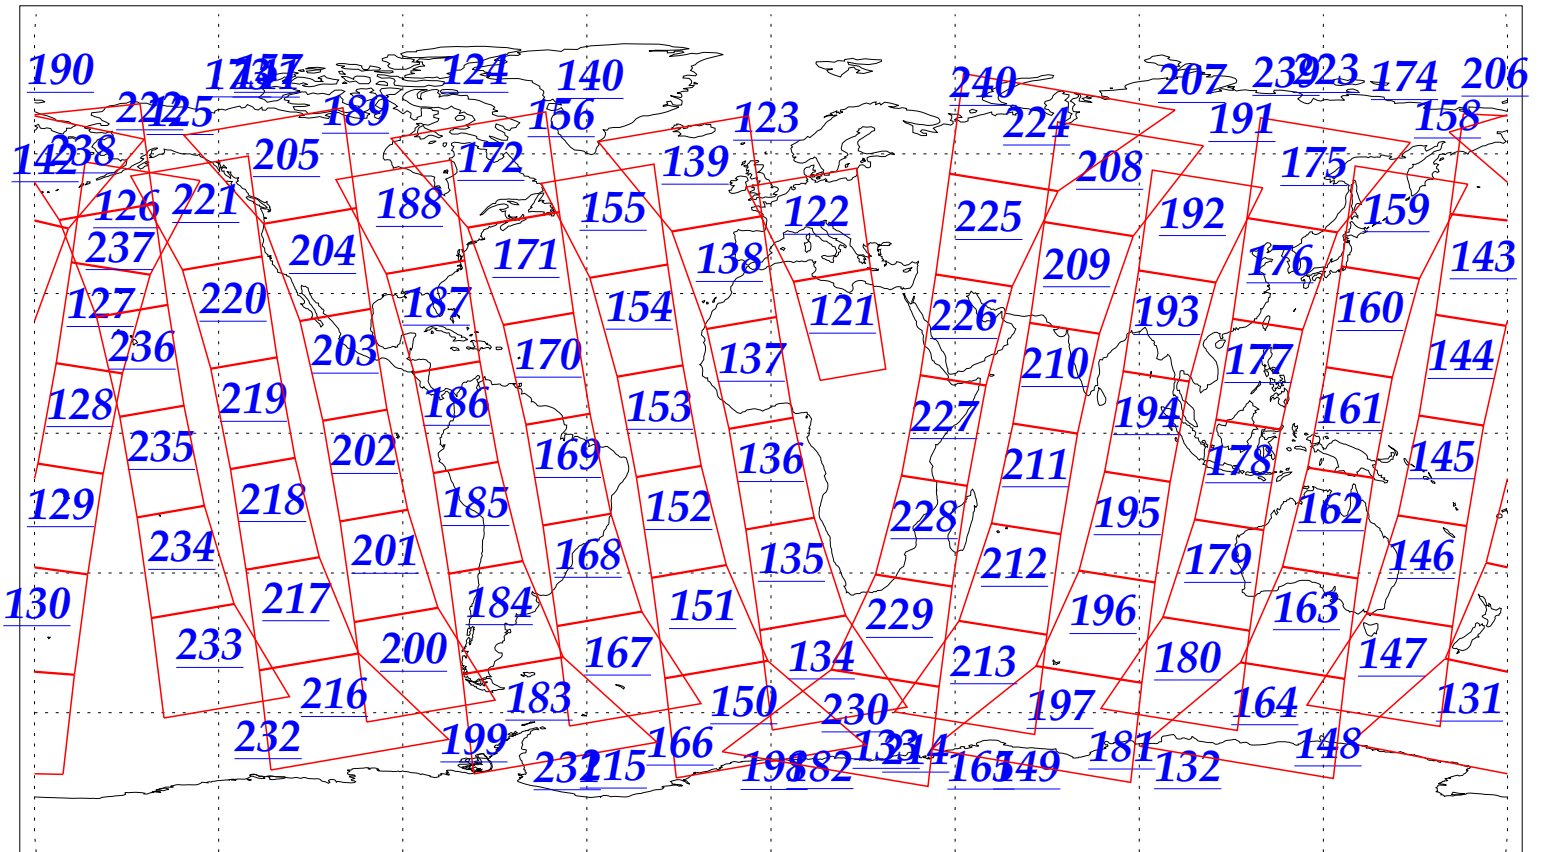

L1B Availability  
AMSU Granules: 240  
HSB Granules: 240  
AIRS Granules: 240

6 Nov 2002  
DoY 310  
Aqua Day 186  
Granules: 1 to 120

Granules: 121 to 240

Legend: AMSU Available, HSB Available, AIRS Available

L1B Availability  
AMSU Granules: 240  
HSB Granules: 240  
AIRS Granules: 240

6 Nov 2002  
DoY 310  
Aqua Day 186

Ascending Granules

Descending Granules

Legend: AMSU Available, HSB Available, AIRS Available

L1B Availability  
 AMSU Granules: 240  
 HSB Granules: 240  
 AIRS Granules: 240

6 Nov 2002  
 DoY 310  
 Aqua Day 186

Northern Hemisphere Granules

Southern Hemisphere Granules

Legend: AMSU Available, HSB Available, AIRS Available