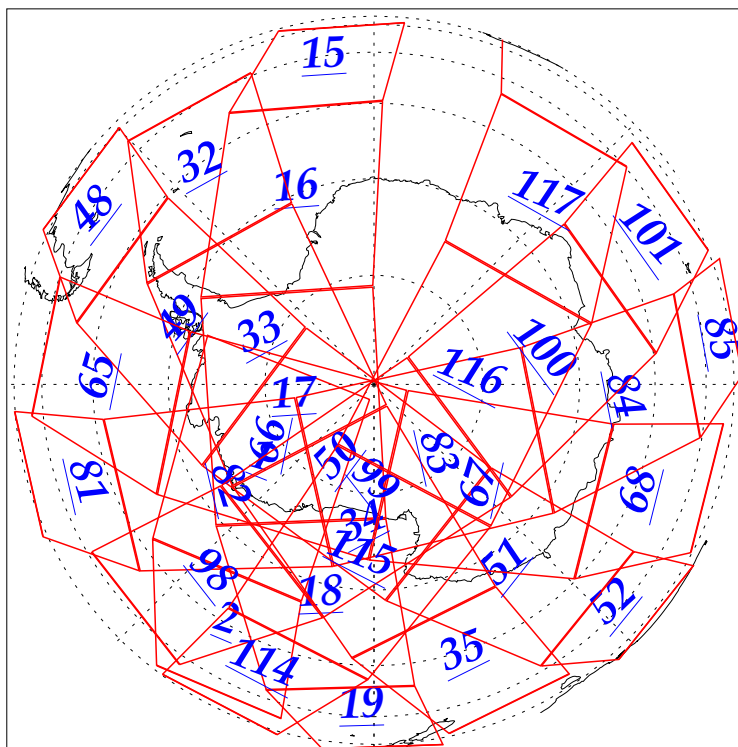

L1B Availability  
AMSU Granules: 240  
HSB Granules: 240  
AIRS Granules: 240

6 Nov 2002  
DoY 310  
Aqua Day 186  
Granules: 1 to 120

Granules: 121 to 240

Legend: AMSU Available, HSB Available, AIRS Available

L1B Availability  
AMSU Granules: 240  
HSB Granules: 240  
AIRS Granules: 240

6 Nov 2002  
DoY 310  
Aqua Day 186

Ascending Granules

Descending Granules

Legend: AMSU Available, HSB Available, AIRS Available

L1B Availability  
 AMSU Granules: 240  
 HSB Granules: 240  
 AIRS Granules: 240

6 Nov 2002  
 DoY 310  
 Aqua Day 186

Northern Hemisphere Granules

Southern Hemisphere Granules

Legend: AMSU Available, HSB Available, AIRS Available