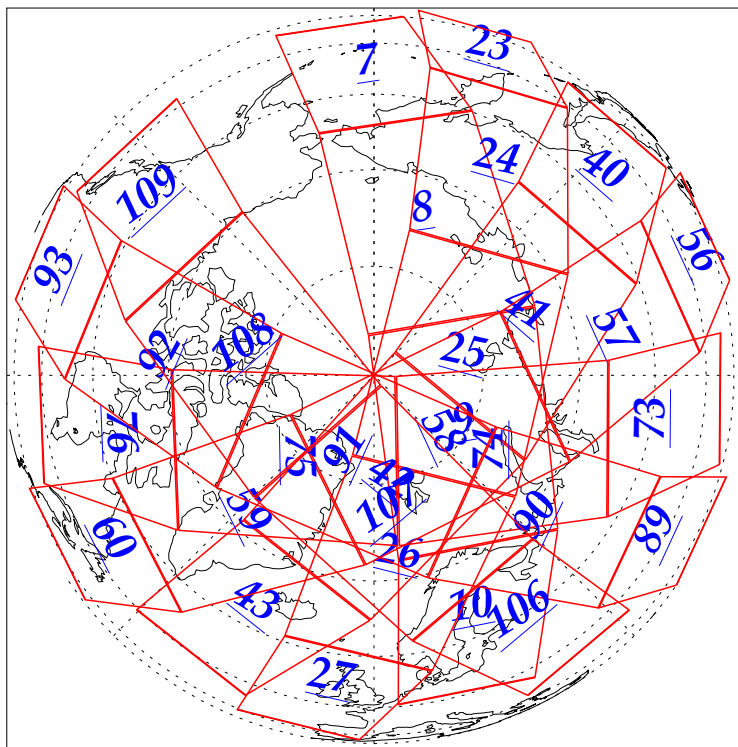

L1B Availability  
AMSU Granules: 240  
HSB Granules: 240  
AIRS Granules: 240

6 Nov 2002  
DoY 310  
Aqua Day 186  
Granules: 1 to 120

Granules: 121 to 240

Legend: AMSU Available, HSB Available, AIRS Available

L1B Availability  
AMSU Granules: 240  
HSB Granules: 240  
AIRS Granules: 240

6 Nov 2002  
DoY 310  
Aqua Day 186

Ascending Granules

Descending Granules

Legend: AMSU Available, HSB Available, AIRS Available

L1B Availability  
 AMSU Granules: 240  
 HSB Granules: 240  
 AIRS Granules: 240

6 Nov 2002  
 DoY 310  
 Aqua Day 186

Northern Hemisphere Granules

Southern Hemisphere Granules

Legend: AMSU Available, HSB Available, AIRS Available