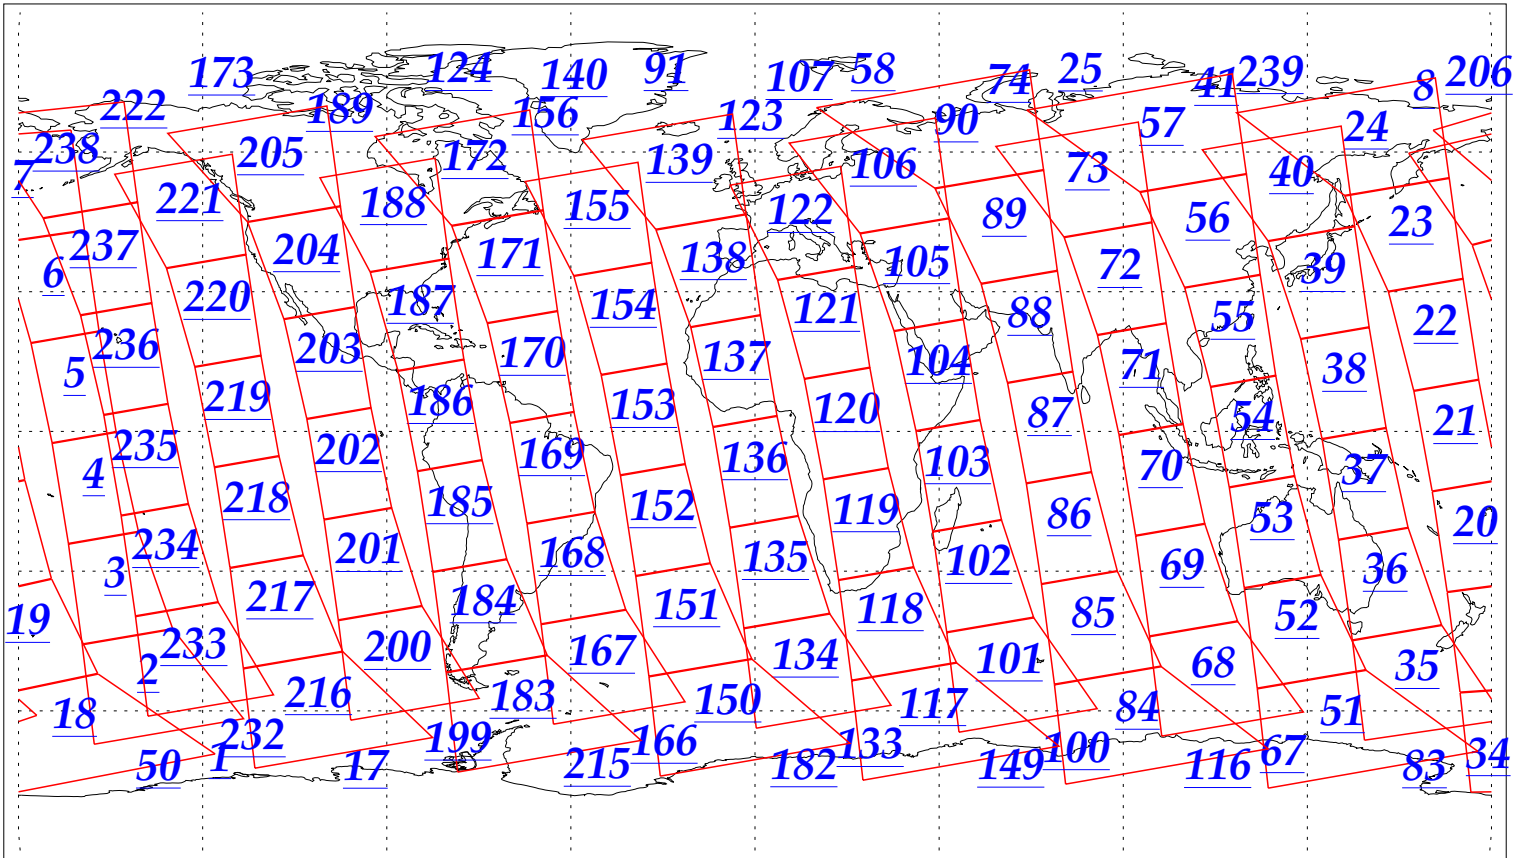

L1B Availability  
AMSU Granules: 240  
HSB Granules: 240  
AIRS Granules: 240

6 Nov 2002  
DoY 310  
Aqua Day 186  
Granules: 1 to 120

Granules: 121 to 240

Legend: AMSU Available, HSB Available, AIRS Available

L1B Availability  
AMSU Granules: 240  
HSB Granules: 240  
AIRS Granules: 240

6 Nov 2002  
DoY 310  
Aqua Day 186

Ascending Granules

Descending Granules

Legend: AMSU Available, HSB Available, AIRS Available

L1B Availability  
 AMSU Granules: 240  
 HSB Granules: 240  
 AIRS Granules: 240

6 Nov 2002  
 DoY 310  
 Aqua Day 186

Northern Hemisphere Granules

Southern Hemisphere Granules

Legend: AMSU Available, HSB Available, AIRS Available