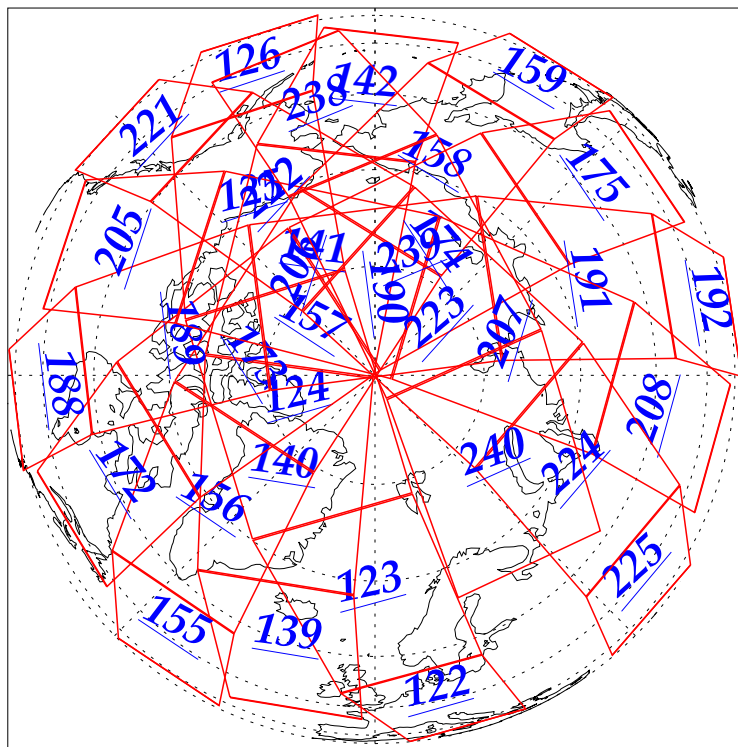

L1B Availability  
AMSU Granules: 240  
HSB Granules: 240  
AIRS Granules: 240

6 Nov 2002  
DoY 310  
Aqua Day 186  
Granules: 1 to 120

Granules: 121 to 240

Legend: AMSU Available, HSB Available, AIRS Available

L1B Availability  
AMSU Granules: 240  
HSB Granules: 240  
AIRS Granules: 240

6 Nov 2002  
DoY 310  
Aqua Day 186

Ascending Granules

Descending Granules

Legend: AMSU Available, HSB Available, AIRS Available

L1B Availability  
 AMSU Granules: 240  
 HSB Granules: 240  
 AIRS Granules: 240

6 Nov 2002  
 DoY 310  
 Aqua Day 186

Northern Hemisphere Granules

Southern Hemisphere Granules

Legend: AMSU Available, HSB Available, AIRS Available