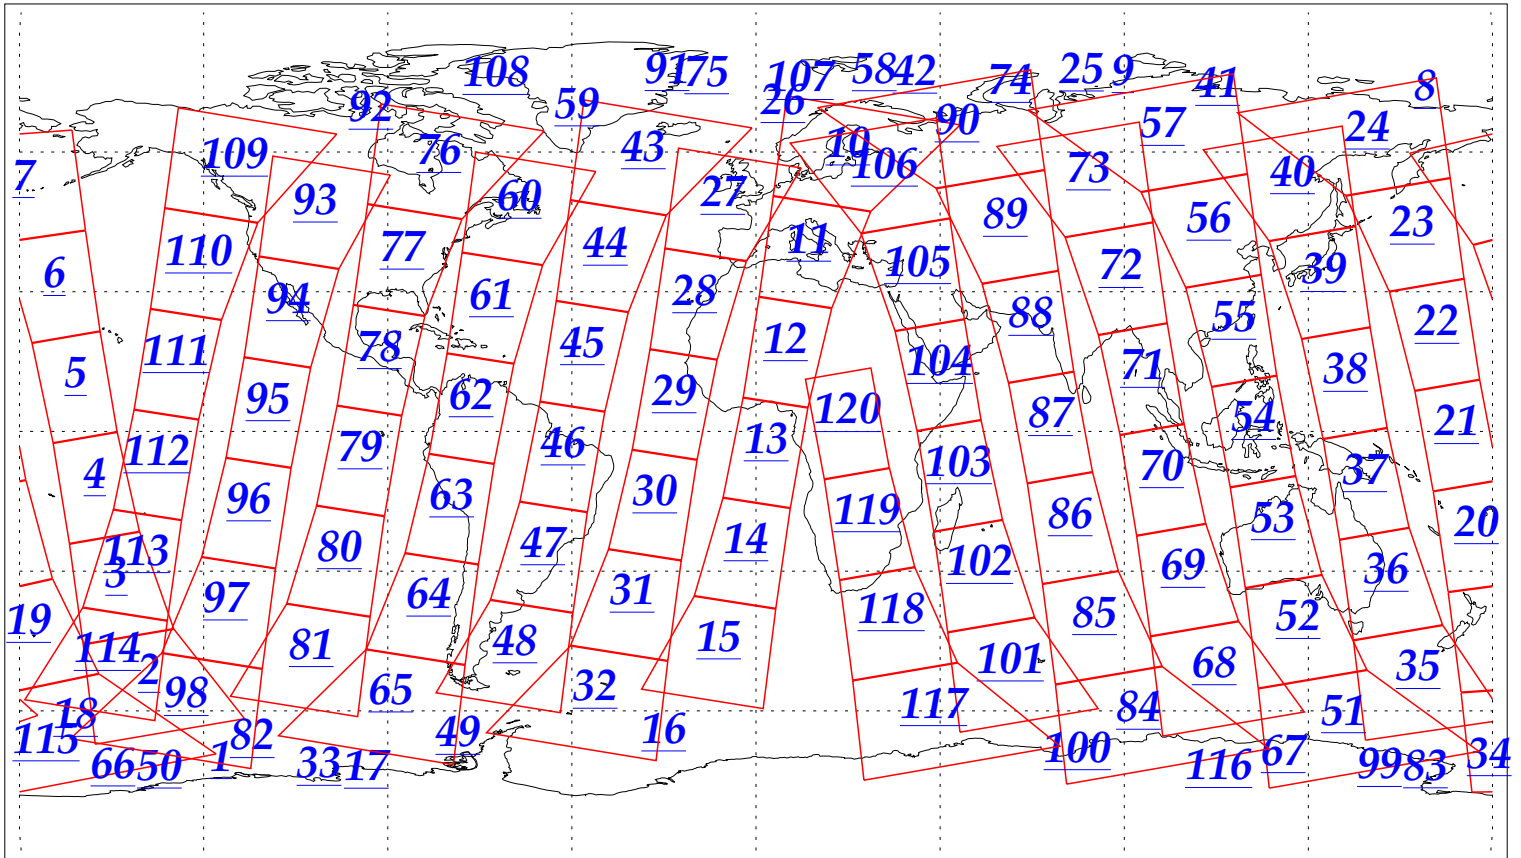

L1B Availability  
AMSU Granules: 240  
HSB Granules: 240  
AIRS Granules: 240

6 Nov 2002  
DoY 310  
Aqua Day 186  
Granules: 1 to 120

Granules: 121 to 240

Legend: AMSU Available, HSB Available, AIRS Available

L1B Availability  
AMSU Granules: 240  
HSB Granules: 240  
AIRS Granules: 240

6 Nov 2002  
DoY 310  
Aqua Day 186

Ascending Granules

Descending Granules

Legend: AMSU Available, HSB Available, AIRS Available

L1B Availability  
 AMSU Granules: 240  
 HSB Granules: 240  
 AIRS Granules: 240

6 Nov 2002  
 DoY 310  
 Aqua Day 186

Northern Hemisphere Granules

Southern Hemisphere Granules

Legend: AMSU Available, HSB Available, AIRS Available