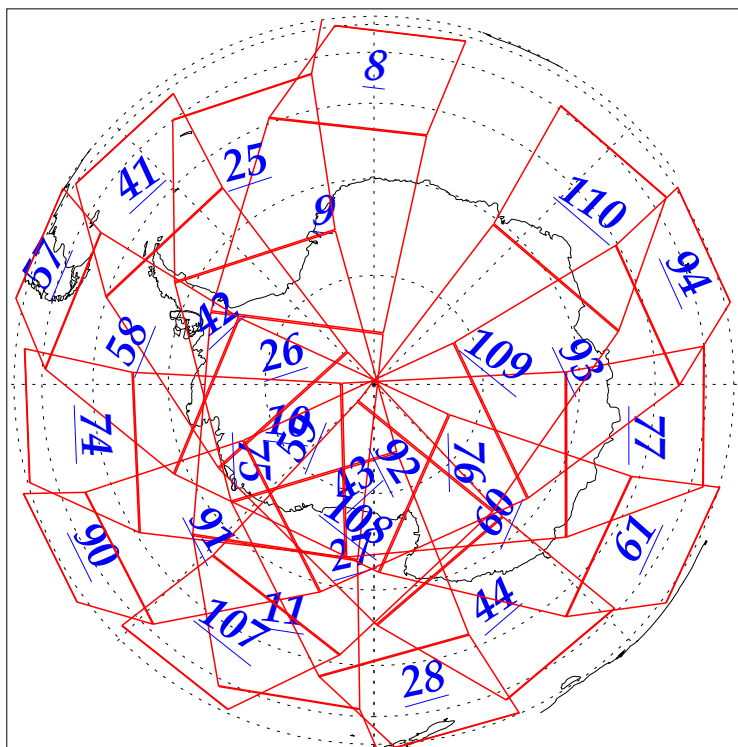

L1B Availability  
AMSU Granules: 240  
HSB Granules: 240  
AIRS Granules: 240

5 Nov 2002  
DoY 309  
Aqua Day 185  
Granules: 1 to 120

Granules: 121 to 240

Legend: AMSU Available, HSB Available, AIRS Available

L1B Availability  
AMSU Granules: 240  
HSB Granules: 240  
AIRS Granules: 240

5 Nov 2002  
DoY 309  
Aqua Day 185  
Ascending Granules

Descending Granules

Legend: AMSU Available, HSB Available, AIRS Available

L1B Availability  
 AMSU Granules: 240  
 HSB Granules: 240  
 AIRS Granules: 240

5 Nov 2002  
 DoY 309  
 Aqua Day 185

Northern Hemisphere Granules

Southern Hemisphere Granules

Legend: AMSU Available, HSB Available, **AIRS Available**