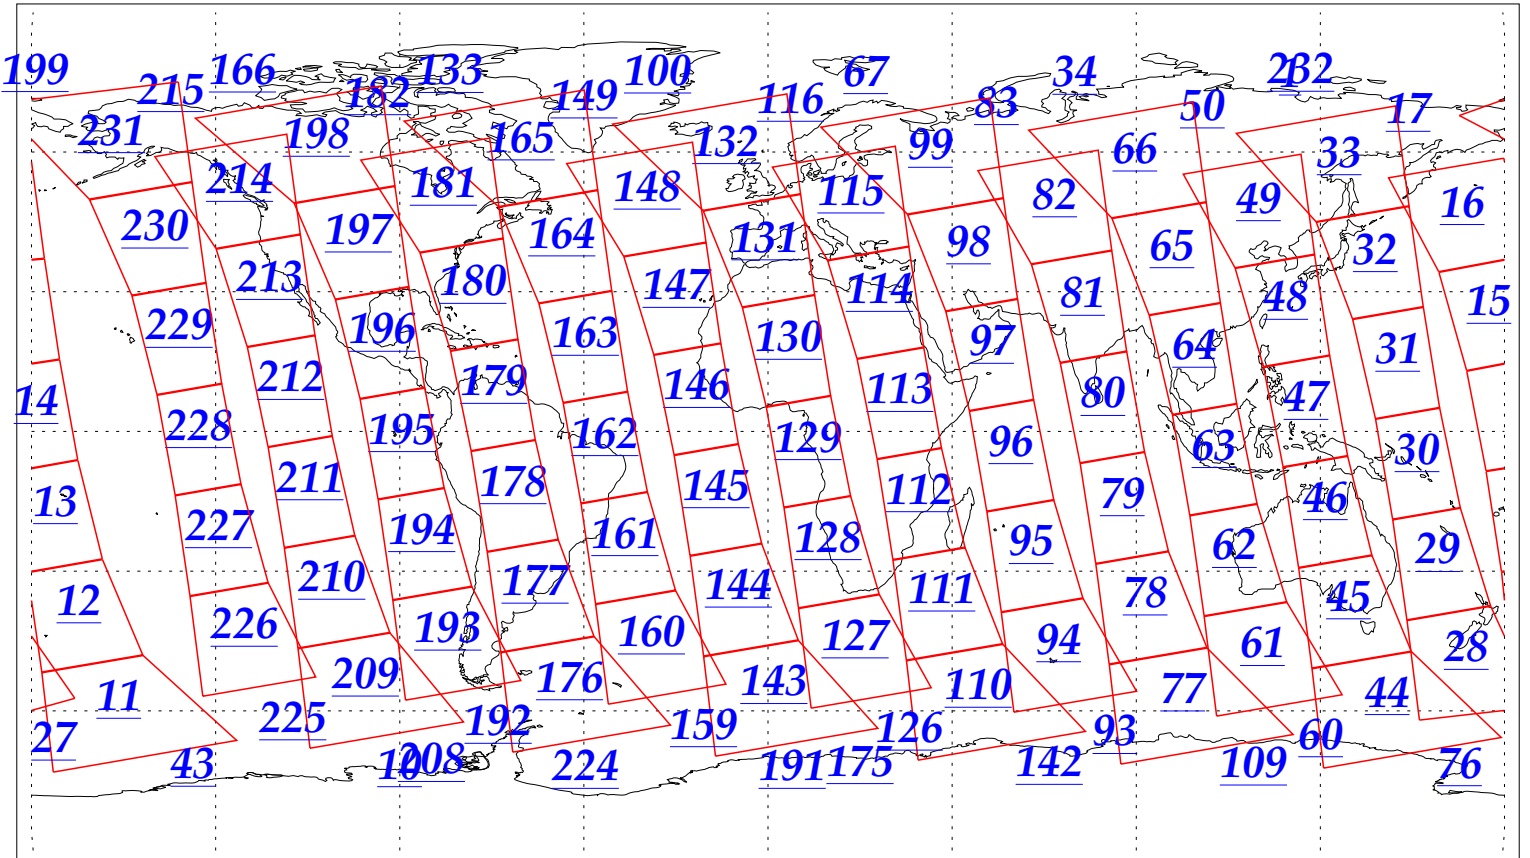

L1B Availability  
AMSU Granules: 240  
HSB Granules: 240  
AIRS Granules: 240

5 Nov 2002  
DoY 309  
Aqua Day 185  
Granules: 1 to 120

Granules: 121 to 240

Legend: AMSU Available, HSB Available, AIRS Available

L1B Availability  
AMSU Granules: 240  
HSB Granules: 240  
AIRS Granules: 240

5 Nov 2002  
DoY 309  
Aqua Day 185  
Ascending Granules

Descending Granules

Legend: AMSU Available, HSB Available, AIRS Available

L1B Availability  
 AMSU Granules: 240  
 HSB Granules: 240  
 AIRS Granules: 240

5 Nov 2002  
 DoY 309  
 Aqua Day 185

Northern Hemisphere Granules

Southern Hemisphere Granules

Legend: AMSU Available, HSB Available, **AIRS Available**