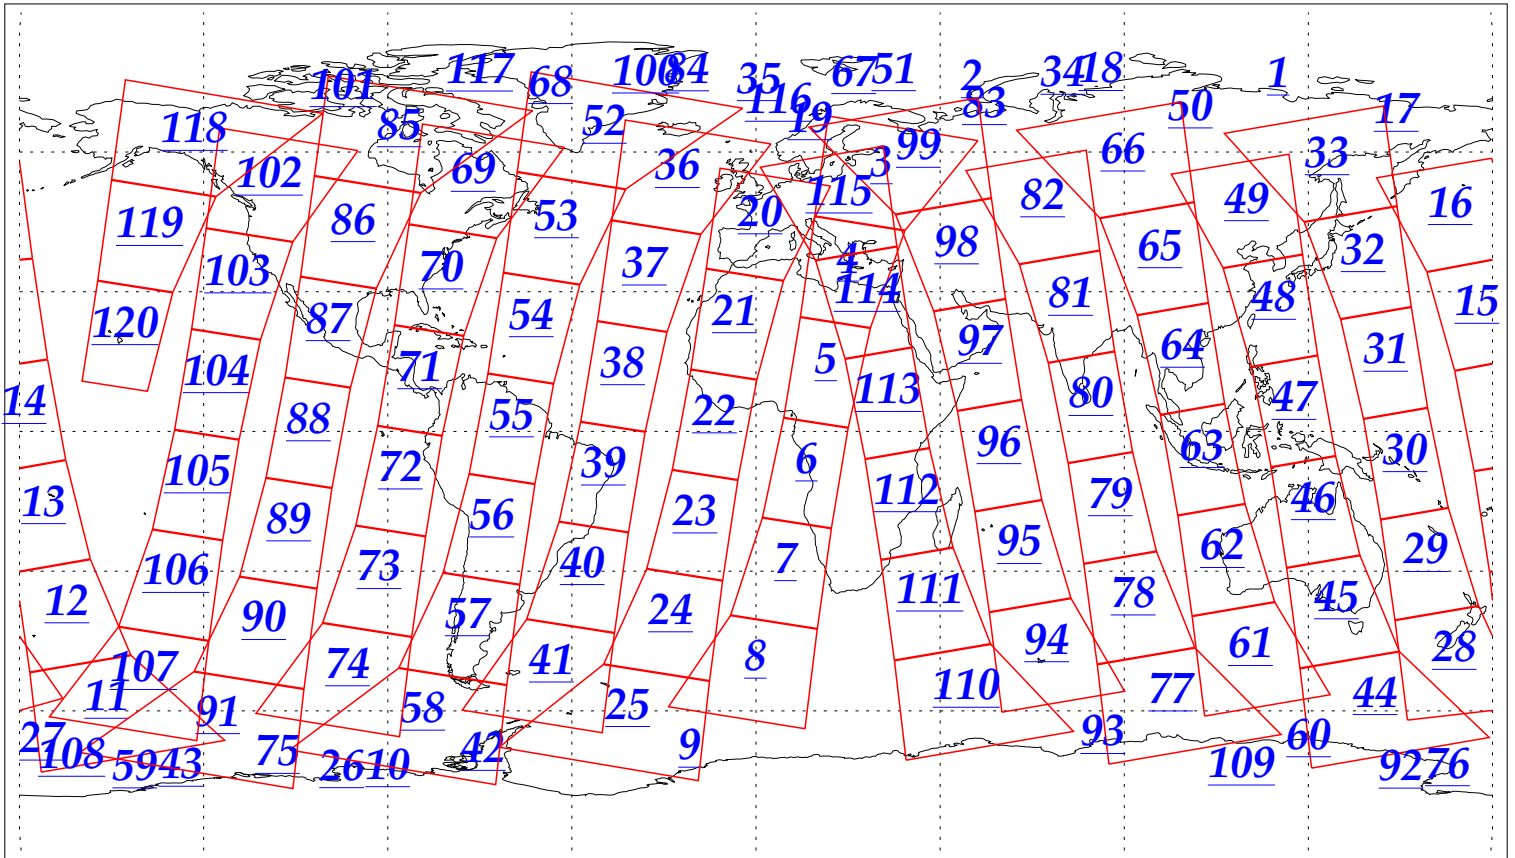

L1B Availability  
AMSU Granules: 240  
HSB Granules: 240  
AIRS Granules: 240

5 Nov 2002  
DoY 309  
Aqua Day 185  
Granules: 1 to 120

Granules: 121 to 240

Legend: AMSU Available, HSB Available, AIRS Available

L1B Availability  
AMSU Granules: 240  
HSB Granules: 240  
AIRS Granules: 240

5 Nov 2002  
DoY 309  
Aqua Day 185  
Ascending Granules

Descending Granules

Legend: AMSU Available, HSB Available, AIRS Available

L1B Availability  
 AMSU Granules: 240  
 HSB Granules: 240  
 AIRS Granules: 240

5 Nov 2002  
 DoY 309  
 Aqua Day 185

Northern Hemisphere Granules

Southern Hemisphere Granules

Legend: AMSU Available, HSB Available, **AIRS Available**