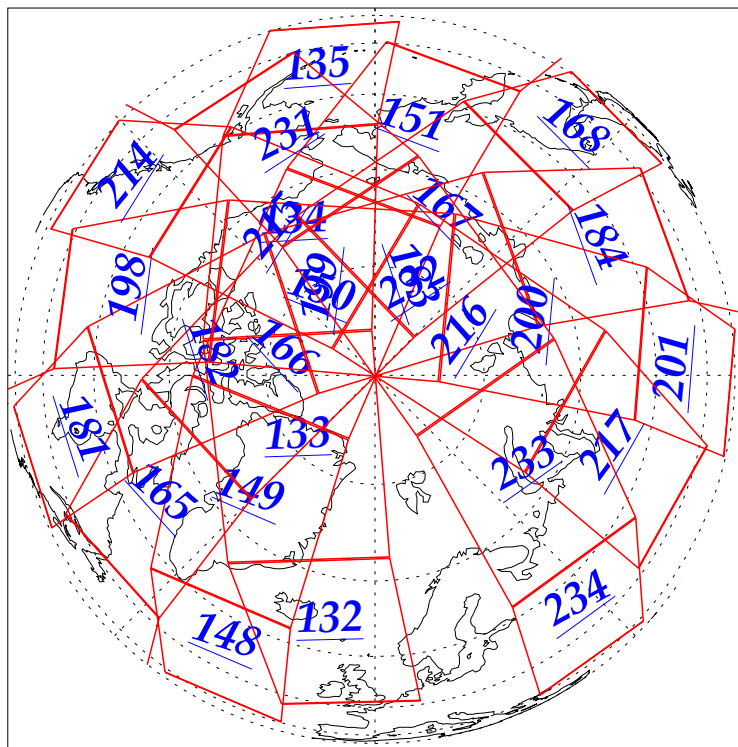

L1B Availability  
AMSU Granules: 240  
HSB Granules: 240  
AIRS Granules: 240

5 Nov 2002  
DoY 309  
Aqua Day 185  
Granules: 1 to 120

Granules: 121 to 240

Legend: AMSU Available, HSB Available, AIRS Available

L1B Availability  
AMSU Granules: 240  
HSB Granules: 240  
AIRS Granules: 240

5 Nov 2002  
DoY 309  
Aqua Day 185  
Ascending Granules

Descending Granules

Legend: AMSU Available, HSB Available, AIRS Available

L1B Availability  
 AMSU Granules: 240  
 HSB Granules: 240  
 AIRS Granules: 240

5 Nov 2002  
 DoY 309  
 Aqua Day 185

Northern Hemisphere Granules

Southern Hemisphere Granules

Legend: AMSU Available, HSB Available, **AIRS Available**