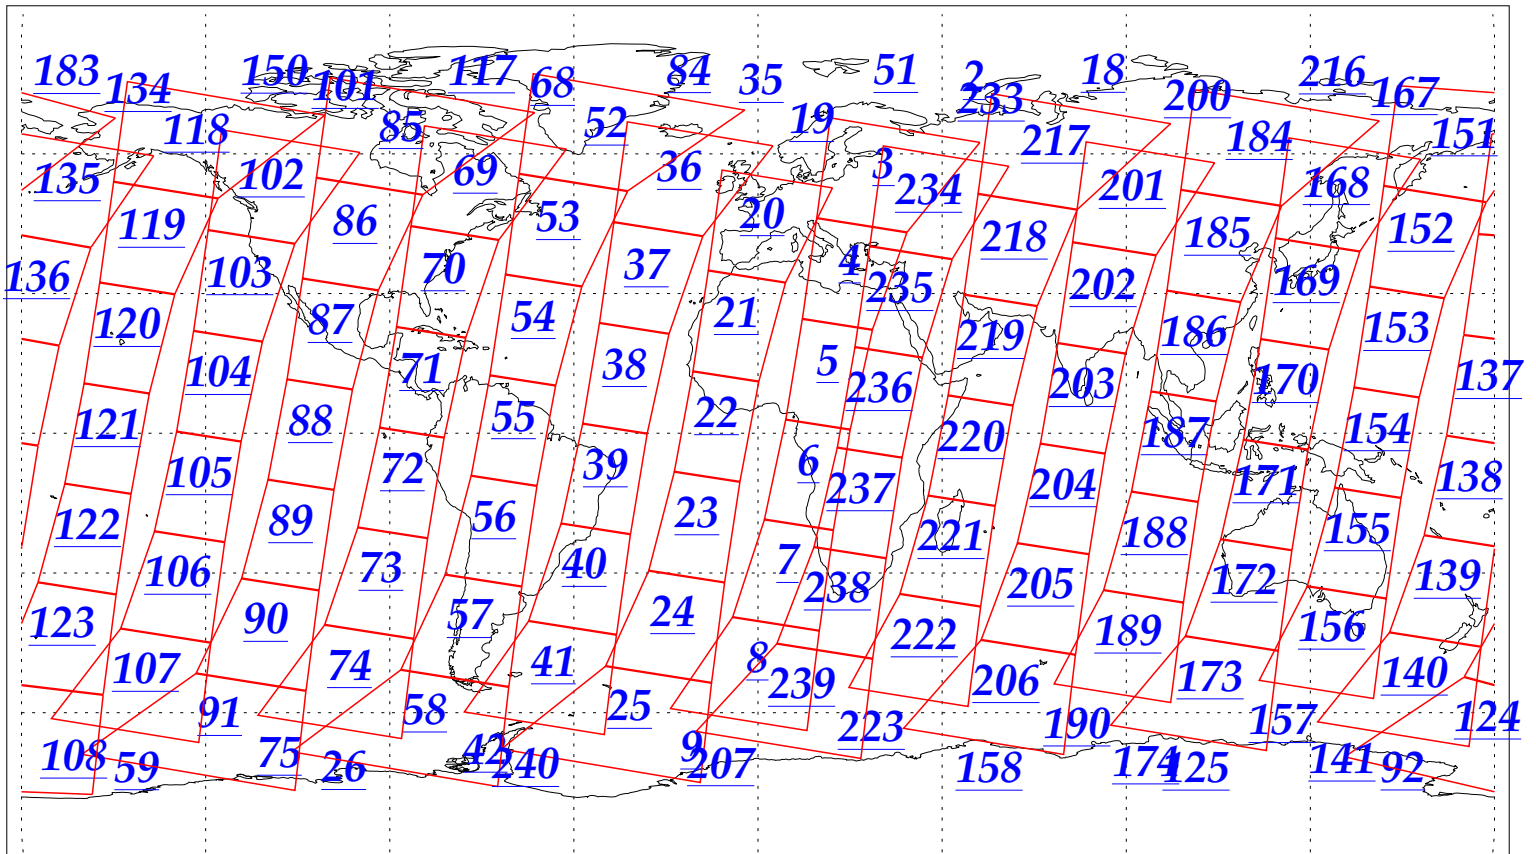

L1B Availability  
AMSU Granules: 240  
HSB Granules: 240  
AIRS Granules: 240

5 Nov 2002  
DoY 309  
Aqua Day 185  
Granules: 1 to 120

Granules: 121 to 240

Legend: AMSU Available, HSB Available, AIRS Available

L1B Availability  
AMSU Granules: 240  
HSB Granules: 240  
AIRS Granules: 240

5 Nov 2002  
DoY 309  
Aqua Day 185  
Ascending Granules

Descending Granules

Legend: AMSU Available, HSB Available, AIRS Available

L1B Availability  
 AMSU Granules: 240  
 HSB Granules: 240  
 AIRS Granules: 240

5 Nov 2002  
 DoY 309  
 Aqua Day 185

Northern Hemisphere Granules

Southern Hemisphere Granules

Legend: AMSU Available, HSB Available, **AIRS Available**