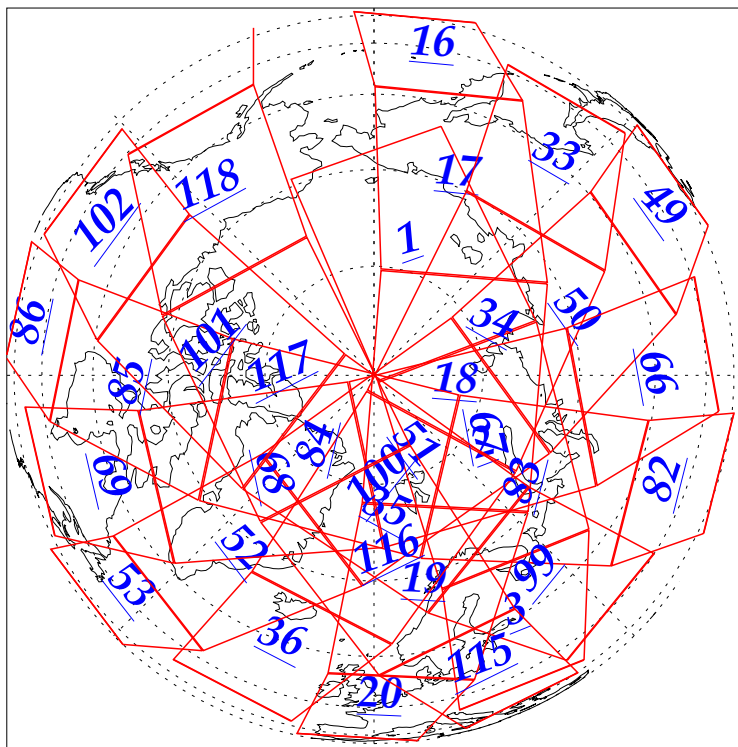

L1B Availability  
AMSU Granules: 240  
HSB Granules: 240  
AIRS Granules: 240

5 Nov 2002  
DoY 309  
Aqua Day 185  
Granules: 1 to 120

Granules: 121 to 240

Legend: AMSU Available, HSB Available, AIRS Available

L1B Availability  
AMSU Granules: 240  
HSB Granules: 240  
AIRS Granules: 240

5 Nov 2002  
DoY 309  
Aqua Day 185  
Ascending Granules

Descending Granules

Legend: AMSU Available, HSB Available, AIRS Available

L1B Availability  
 AMSU Granules: 240  
 HSB Granules: 240  
 AIRS Granules: 240

5 Nov 2002  
 DoY 309  
 Aqua Day 185

Northern Hemisphere Granules

Southern Hemisphere Granules

Legend: AMSU Available, HSB Available, **AIRS Available**