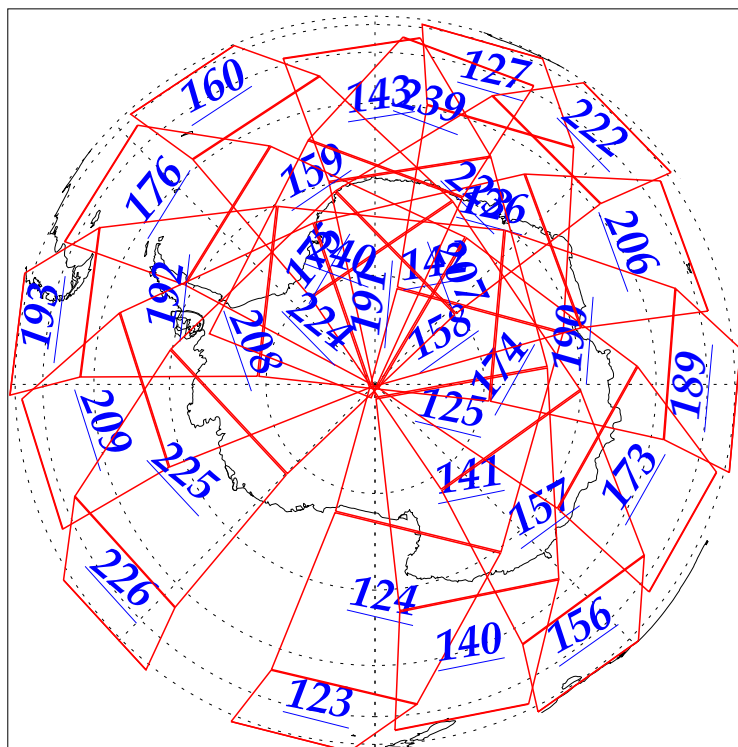

L1B Availability  
AMSU Granules: 240  
HSB Granules: 240  
AIRS Granules: 240

5 Nov 2002  
DoY 309  
Aqua Day 185  
Granules: 1 to 120

Granules: 121 to 240

Legend: AMSU Available, HSB Available, AIRS Available

L1B Availability  
AMSU Granules: 240  
HSB Granules: 240  
AIRS Granules: 240

5 Nov 2002  
DoY 309  
Aqua Day 185  
Ascending Granules

Descending Granules

Legend: AMSU Available, HSB Available, AIRS Available

L1B Availability  
 AMSU Granules: 240  
 HSB Granules: 240  
 AIRS Granules: 240

5 Nov 2002  
 DoY 309  
 Aqua Day 185

Northern Hemisphere Granules

Southern Hemisphere Granules

Legend: AMSU Available, HSB Available, **AIRS Available**