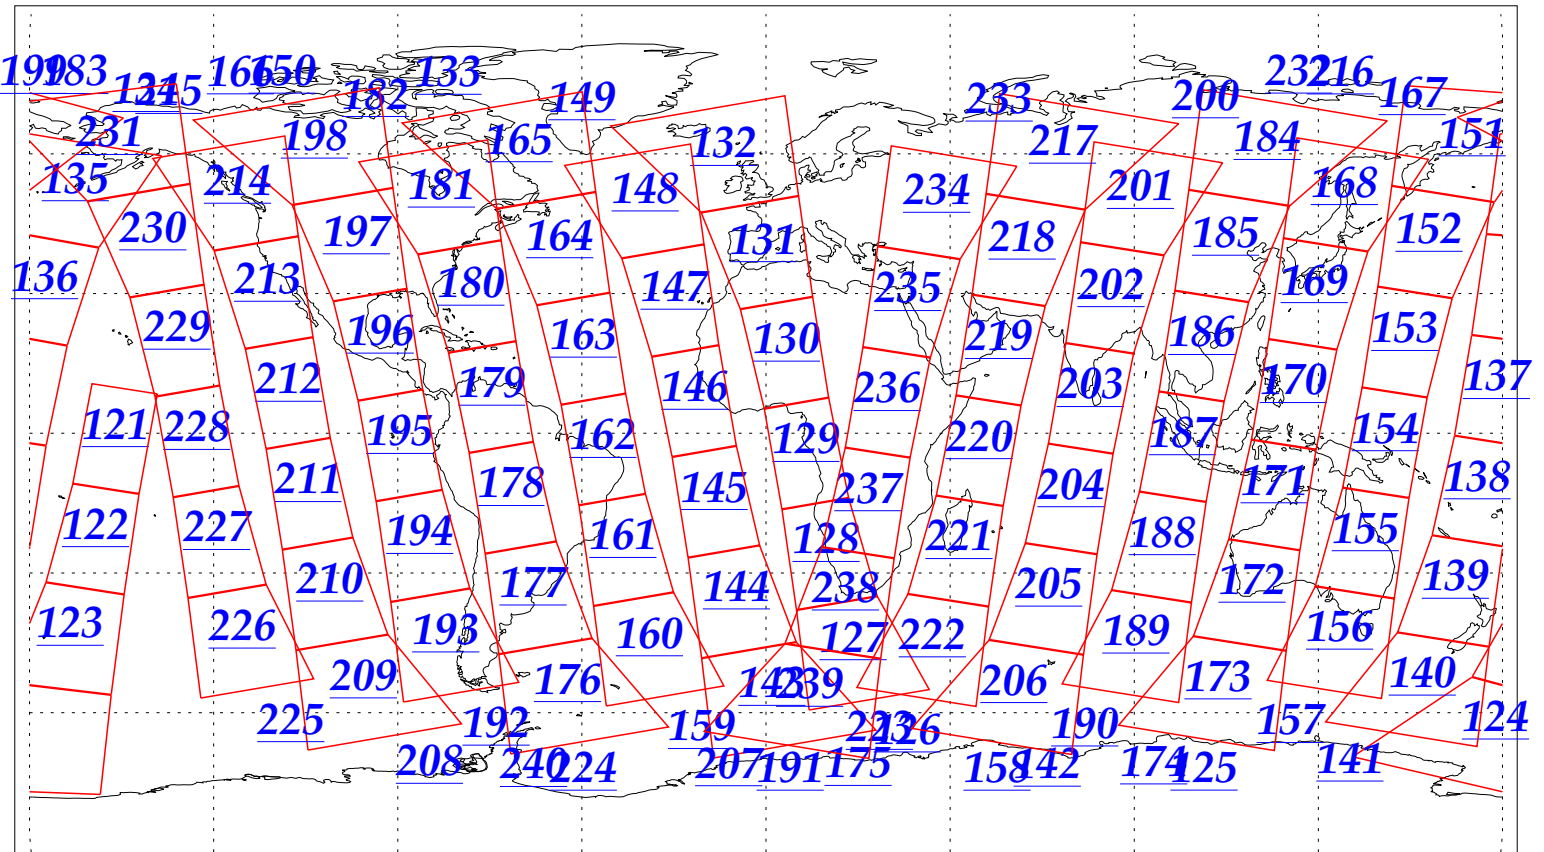

L1B Availability  
AMSU Granules: 240  
HSB Granules: 240  
AIRS Granules: 240

5 Nov 2002  
DoY 309  
Aqua Day 185  
Granules: 1 to 120

Granules: 121 to 240

Legend: AMSU Available, HSB Available, AIRS Available

L1B Availability  
AMSU Granules: 240  
HSB Granules: 240  
AIRS Granules: 240

5 Nov 2002  
DoY 309  
Aqua Day 185  
Ascending Granules

Descending Granules

Legend: AMSU Available, HSB Available, AIRS Available

L1B Availability  
 AMSU Granules: 240  
 HSB Granules: 240  
 AIRS Granules: 240

5 Nov 2002  
 DoY 309  
 Aqua Day 185

Northern Hemisphere Granules

Southern Hemisphere Granules

Legend: AMSU Available, HSB Available, **AIRS Available**