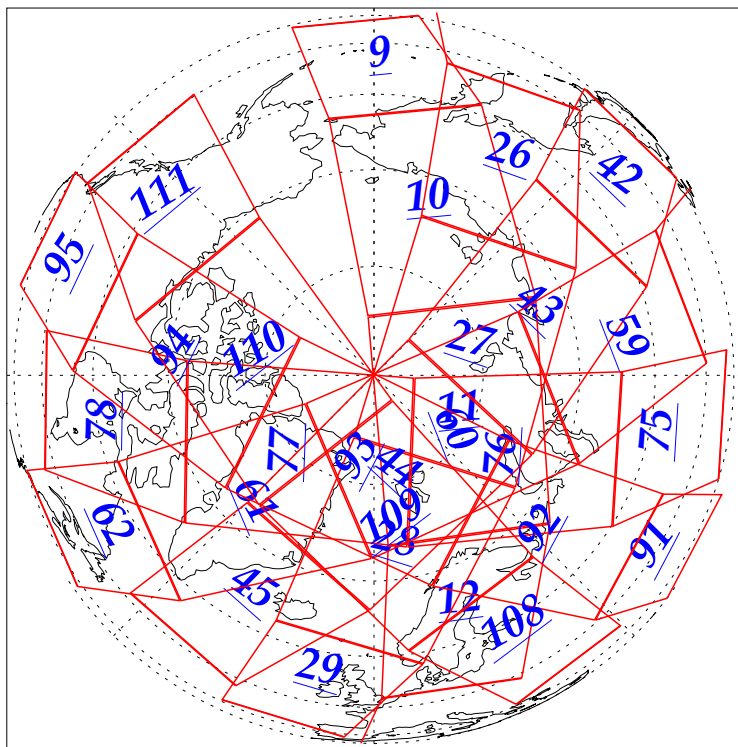

L1B Availability  
AMSU Granules: 240  
HSB Granules: 240  
AIRS Granules: 240

4 Nov 2002  
DoY 308  
Aqua Day 184  
Granules: 1 to 120

Granules: 121 to 240

Legend: AMSU Available, HSB Available, AIRS Available

L1B Availability  
AMSU Granules: 240  
HSB Granules: 240  
AIRS Granules: 240

4 Nov 2002  
DoY 308  
Aqua Day 184

Ascending Granules

Descending Granules

Legend: AMSU Available, HSB Available, AIRS Available

L1B Availability  
 AMSU Granules: 240  
 HSB Granules: 240  
 AIRS Granules: 240

4 Nov 2002  
 DoY 308  
 Aqua Day 184

Northern Hemisphere Granules

Southern Hemisphere Granules

Legend: AMSU Available, HSB Available, **AIRS Available**