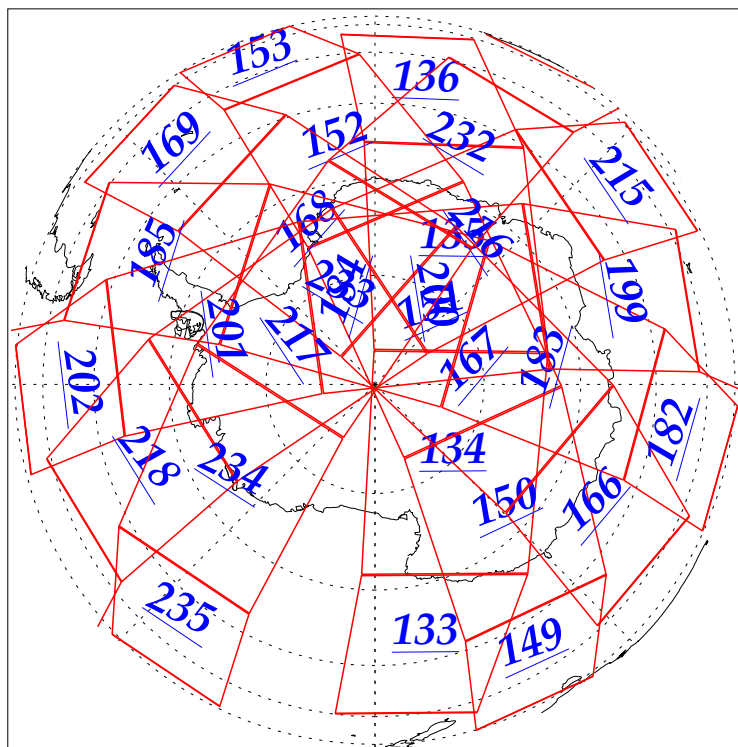

L1B Availability  
AMSU Granules: 240  
HSB Granules: 240  
AIRS Granules: 240

4 Nov 2002  
DoY 308  
Aqua Day 184  
Granules: 1 to 120

Granules: 121 to 240

Legend: AMSU Available, HSB Available, AIRS Available

L1B Availability  
AMSU Granules: 240  
HSB Granules: 240  
AIRS Granules: 240

4 Nov 2002  
DoY 308  
Aqua Day 184

Ascending Granules

Descending Granules

Legend: AMSU Available, HSB Available, AIRS Available

L1B Availability  
 AMSU Granules: 240  
 HSB Granules: 240  
 AIRS Granules: 240

4 Nov 2002  
 DoY 308  
 Aqua Day 184

Northern Hemisphere Granules

Southern Hemisphere Granules

Legend: AMSU Available, HSB Available, **AIRS Available**