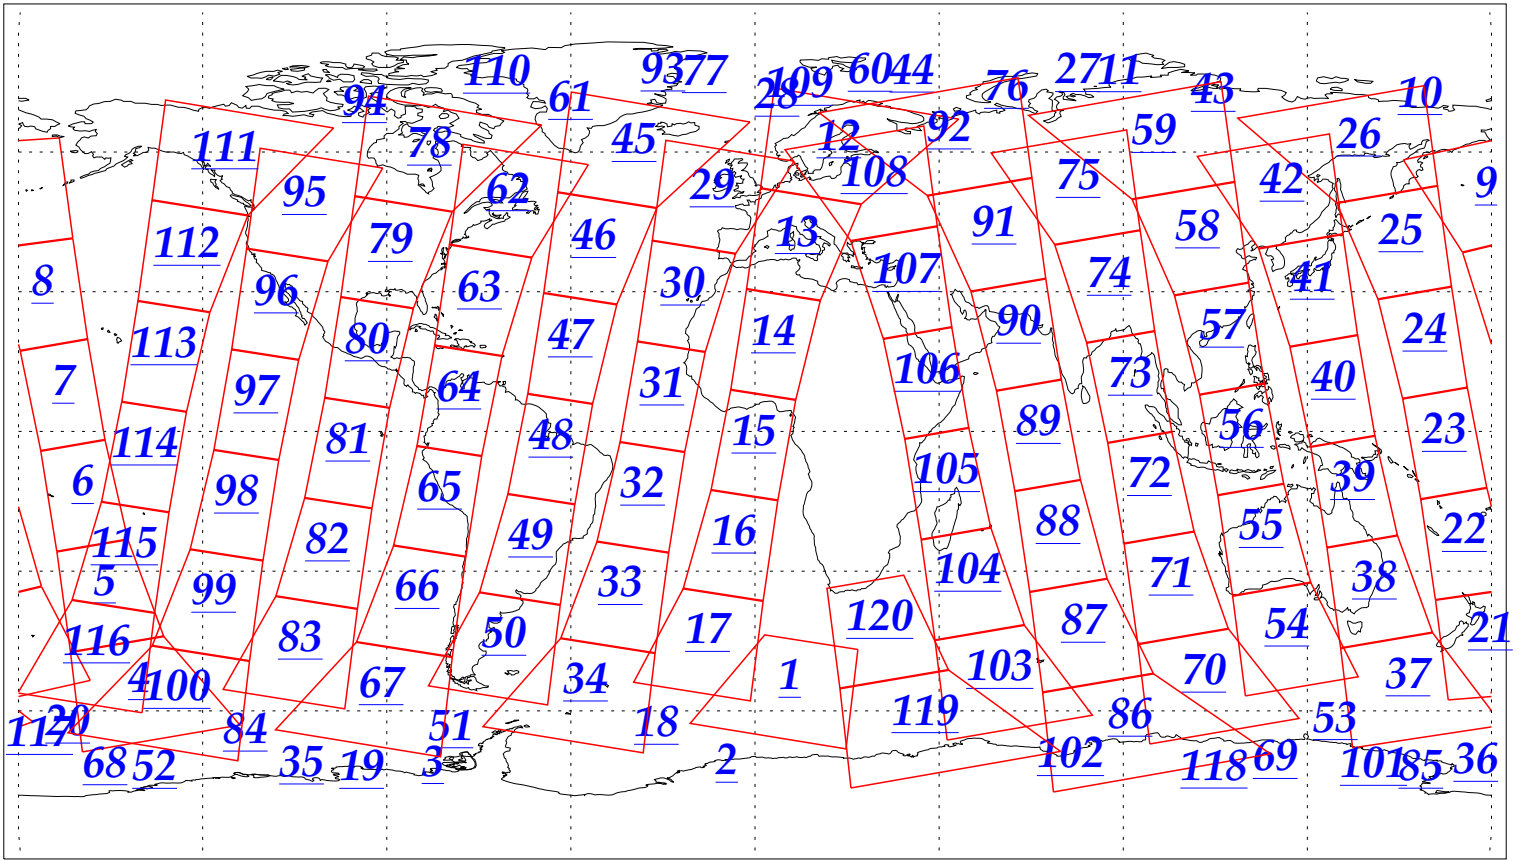

L1B Availability  
AMSU Granules: 240  
HSB Granules: 240  
AIRS Granules: 240

4 Nov 2002  
DoY 308  
Aqua Day 184  
Granules: 1 to 120

Granules: 121 to 240

Legend: AMSU Available, HSB Available, AIRS Available

L1B Availability  
AMSU Granules: 240  
HSB Granules: 240  
AIRS Granules: 240

4 Nov 2002  
DoY 308  
Aqua Day 184

Ascending Granules

Descending Granules

Legend: AMSU Available, HSB Available, AIRS Available

L1B Availability  
 AMSU Granules: 240  
 HSB Granules: 240  
 AIRS Granules: 240

4 Nov 2002  
 DoY 308  
 Aqua Day 184

Northern Hemisphere Granules

Southern Hemisphere Granules

Legend: AMSU Available, HSB Available, **AIRS Available**