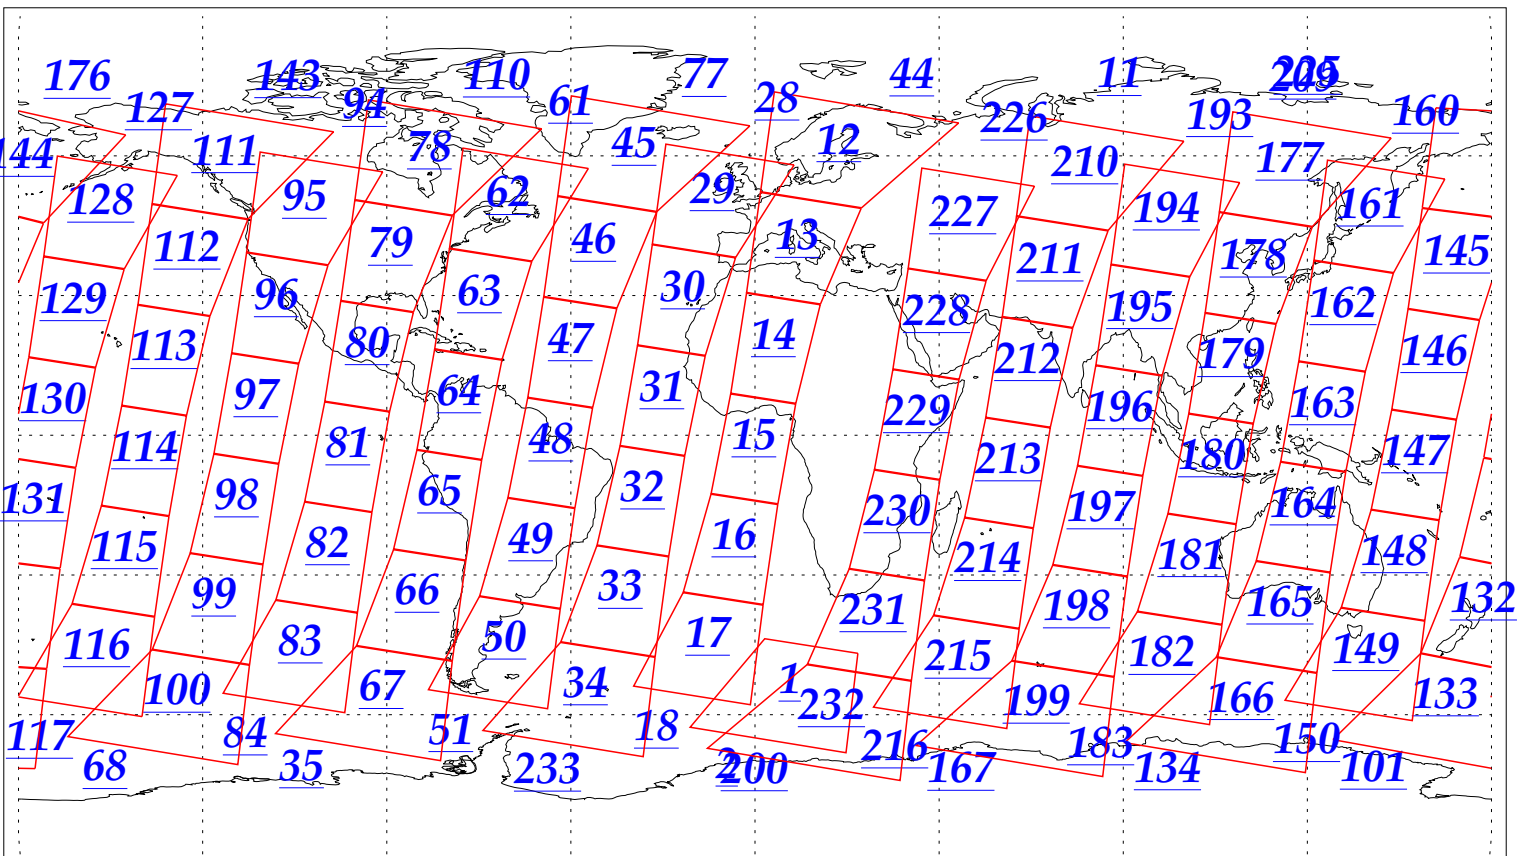

L1B Availability  
AMSU Granules: 240  
HSB Granules: 240  
AIRS Granules: 240

4 Nov 2002  
DoY 308  
Aqua Day 184  
Granules: 1 to 120

Granules: 121 to 240

Legend: AMSU Available, HSB Available, AIRS Available

L1B Availability  
AMSU Granules: 240  
HSB Granules: 240  
AIRS Granules: 240

4 Nov 2002  
DoY 308  
Aqua Day 184

Ascending Granules

Descending Granules

Legend: AMSU Available, HSB Available, AIRS Available

L1B Availability  
 AMSU Granules: 240  
 HSB Granules: 240  
 AIRS Granules: 240

4 Nov 2002  
 DoY 308  
 Aqua Day 184

Northern Hemisphere Granules

Southern Hemisphere Granules

Legend: AMSU Available, HSB Available, **AIRS Available**