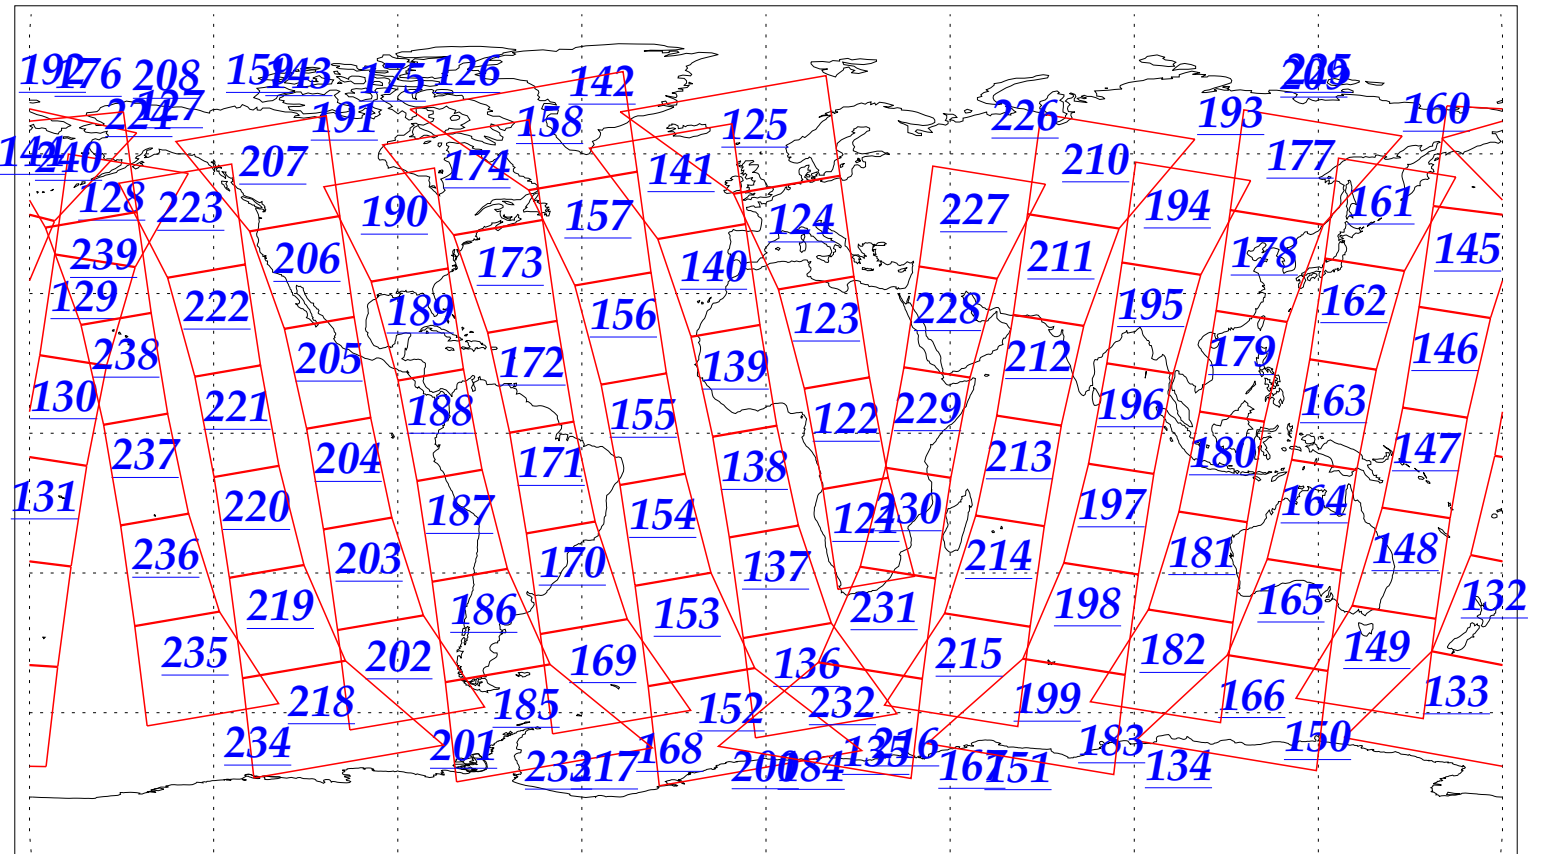

L1B Availability  
AMSU Granules: 240  
HSB Granules: 240  
AIRS Granules: 240

4 Nov 2002  
DoY 308  
Aqua Day 184  
Granules: 1 to 120

Granules: 121 to 240

Legend: AMSU Available, HSB Available, AIRS Available

L1B Availability  
AMSU Granules: 240  
HSB Granules: 240  
AIRS Granules: 240

4 Nov 2002  
DoY 308  
Aqua Day 184

Ascending Granules

Descending Granules

Legend: AMSU Available, HSB Available, AIRS Available

L1B Availability  
 AMSU Granules: 240  
 HSB Granules: 240  
 AIRS Granules: 240

4 Nov 2002  
 DoY 308  
 Aqua Day 184

Northern Hemisphere Granules

Southern Hemisphere Granules

Legend: AMSU Available, HSB Available, **AIRS Available**