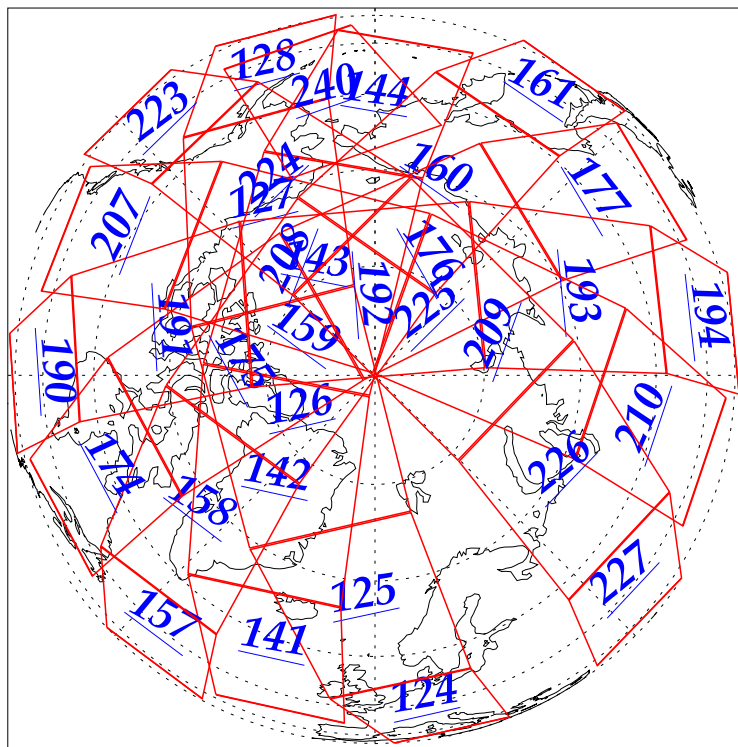

L1B Availability  
AMSU Granules: 240  
HSB Granules: 240  
AIRS Granules: 240

4 Nov 2002  
DoY 308  
Aqua Day 184  
Granules: 1 to 120

Granules: 121 to 240

Legend: AMSU Available, HSB Available, AIRS Available

L1B Availability  
AMSU Granules: 240  
HSB Granules: 240  
AIRS Granules: 240

4 Nov 2002  
DoY 308  
Aqua Day 184

Ascending Granules

Descending Granules

Legend: AMSU Available, HSB Available, AIRS Available

L1B Availability  
 AMSU Granules: 240  
 HSB Granules: 240  
 AIRS Granules: 240

4 Nov 2002  
 DoY 308  
 Aqua Day 184

Northern Hemisphere Granules

Southern Hemisphere Granules

Legend: AMSU Available, HSB Available, **AIRS Available**