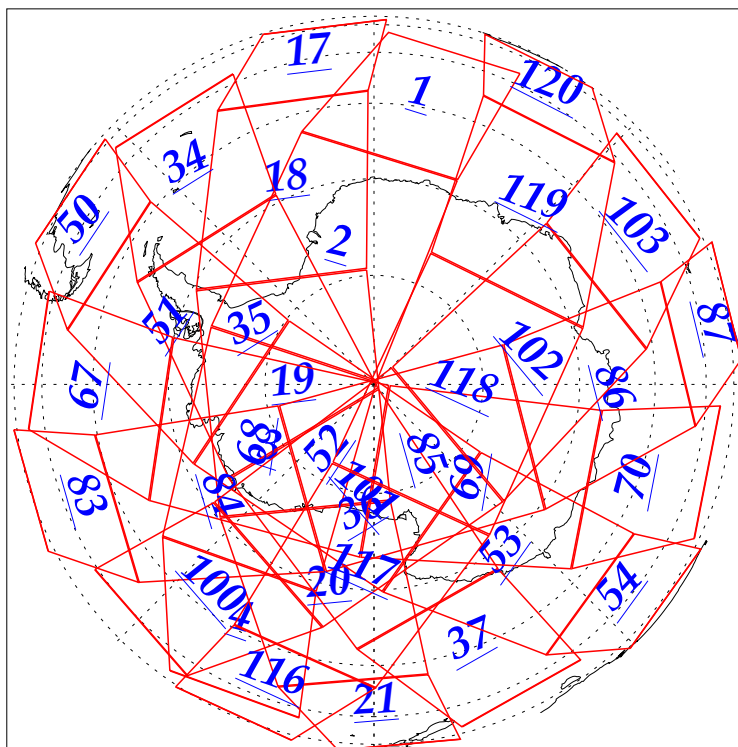

L1B Availability  
AMSU Granules: 240  
HSB Granules: 240  
AIRS Granules: 240

4 Nov 2002  
DoY 308  
Aqua Day 184  
Granules: 1 to 120

Granules: 121 to 240

Legend: AMSU Available, HSB Available, AIRS Available

L1B Availability  
AMSU Granules: 240  
HSB Granules: 240  
AIRS Granules: 240

4 Nov 2002  
DoY 308  
Aqua Day 184

Ascending Granules

Descending Granules

Legend: AMSU Available, HSB Available, AIRS Available

L1B Availability  
 AMSU Granules: 240  
 HSB Granules: 240  
 AIRS Granules: 240

4 Nov 2002  
 DoY 308  
 Aqua Day 184

Northern Hemisphere Granules

Southern Hemisphere Granules

Legend: AMSU Available, HSB Available, **AIRS Available**