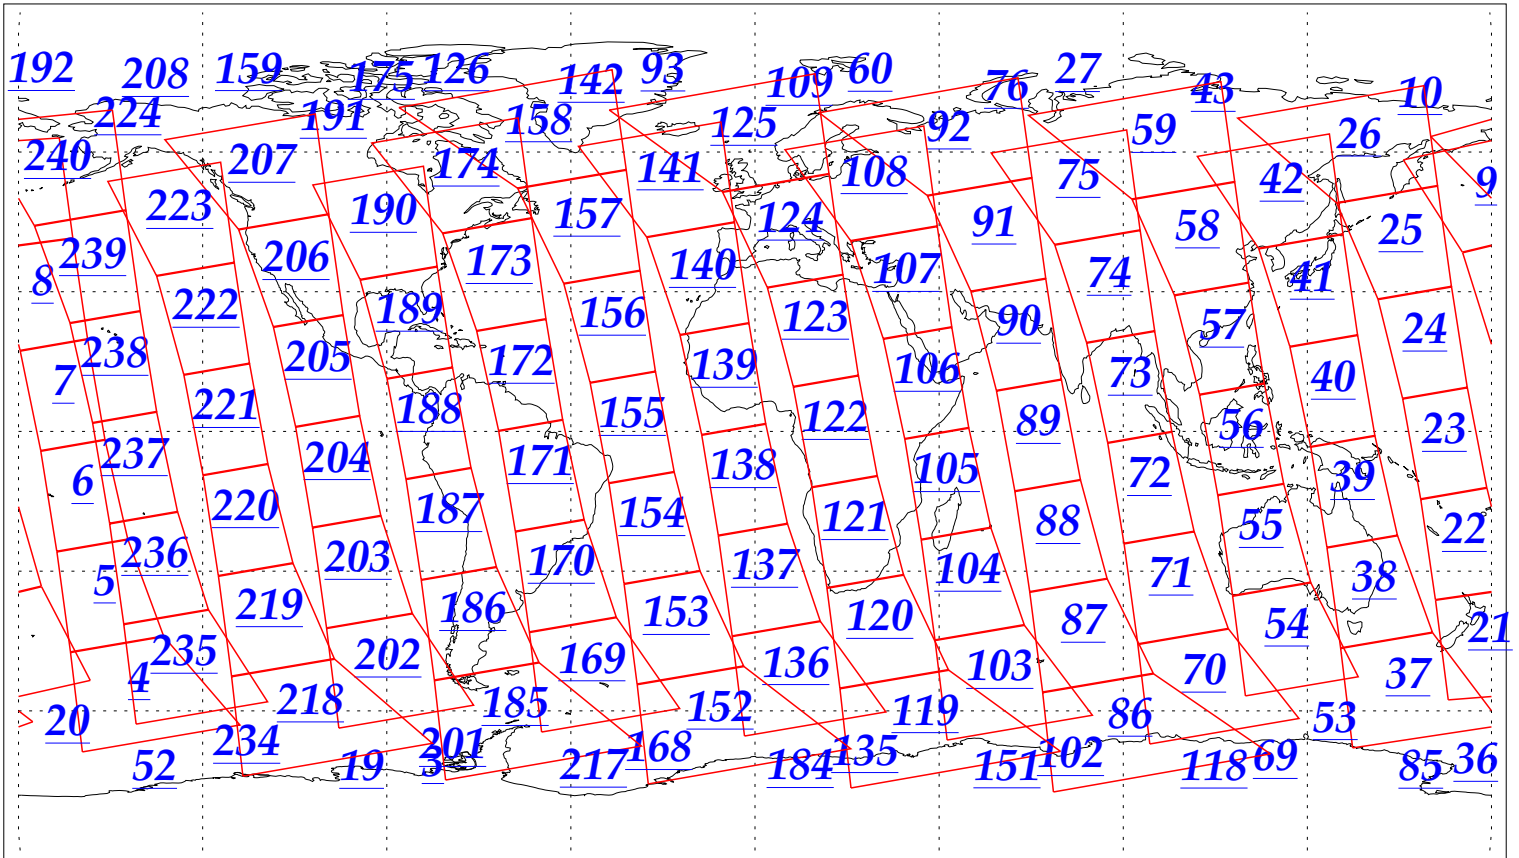

L1B Availability  
AMSU Granules: 240  
HSB Granules: 240  
AIRS Granules: 240

4 Nov 2002  
DoY 308  
Aqua Day 184  
Granules: 1 to 120

Granules: 121 to 240

Legend: AMSU Available, HSB Available, AIRS Available

L1B Availability  
AMSU Granules: 240  
HSB Granules: 240  
AIRS Granules: 240

4 Nov 2002  
DoY 308  
Aqua Day 184

Ascending Granules

Descending Granules

Legend: AMSU Available, HSB Available, AIRS Available

L1B Availability  
 AMSU Granules: 240  
 HSB Granules: 240  
 AIRS Granules: 240

4 Nov 2002  
 DoY 308  
 Aqua Day 184

Northern Hemisphere Granules

Southern Hemisphere Granules

Legend: AMSU Available, HSB Available, **AIRS Available**