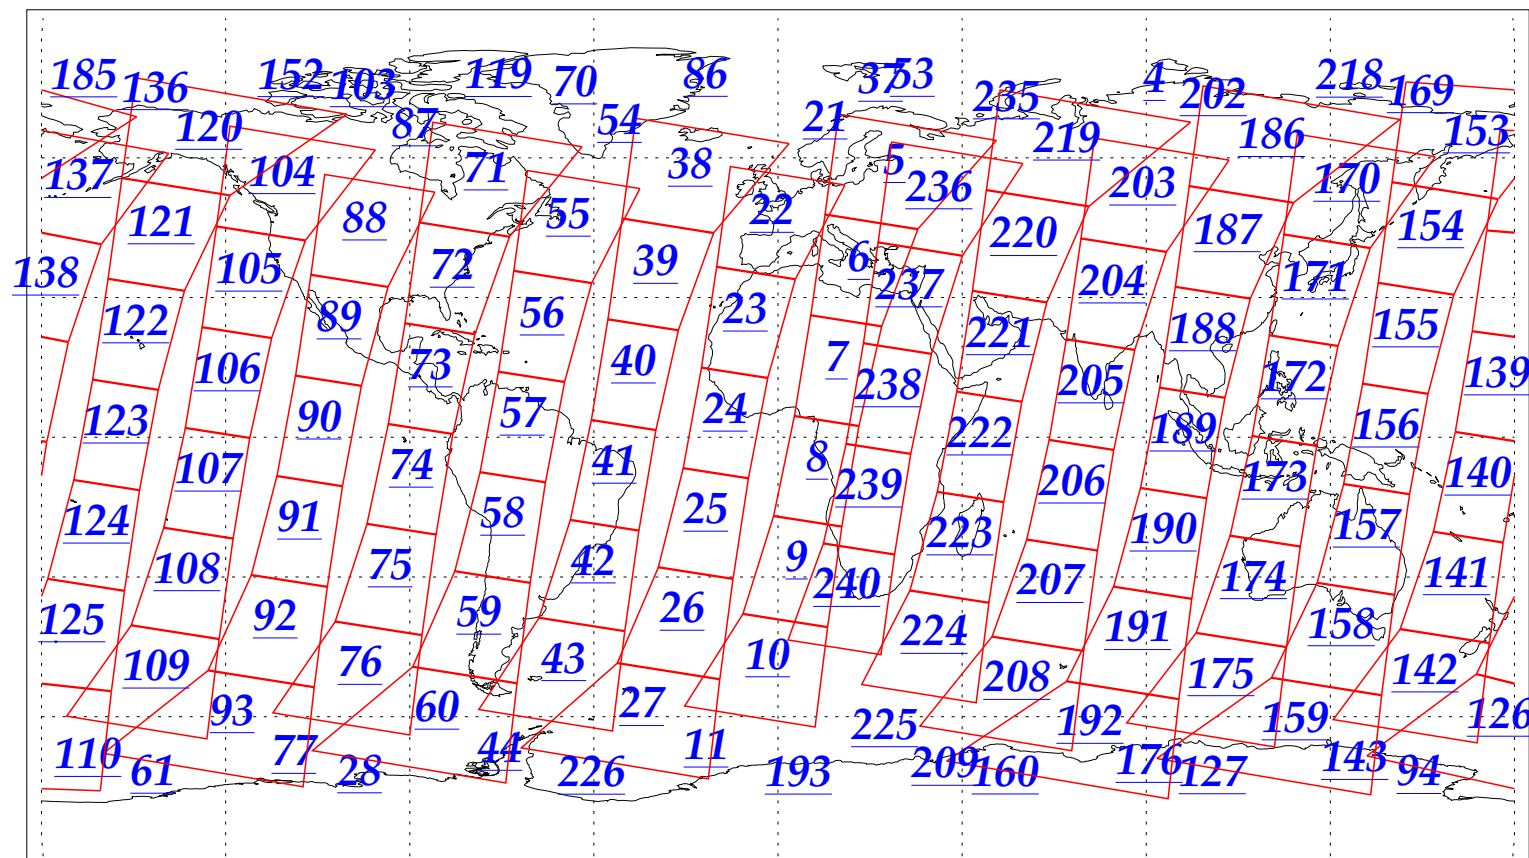

L1B Availability
AMSU Granules: 240
HSB Granules: 240
AIRS Granules: 240

3 Nov 2002
DoY 307
Aqua Day 183
Granules: 1 to 120

Granules: 121 to 240

Legend: AMSU Available, HSB Available, AIRS Available

L1B Availability
AMSU Granules: 240
HSB Granules: 240
AIRS Granules: 240

3 Nov 2002
DoY 307
Aqua Day 183

Ascending Granules

Descending Granules

Legend: AMSU Available, HSB Available, AIRS Available

L1B Availability
 AMSU Granules: 240
 HSB Granules: 240
 AIRS Granules: 240

3 Nov 2002
 DoY 307
 Aqua Day 183

Northern Hemisphere Granules

Southern Hemisphere Granules

Legend: AMSU Available, HSB Available, AIRS Available