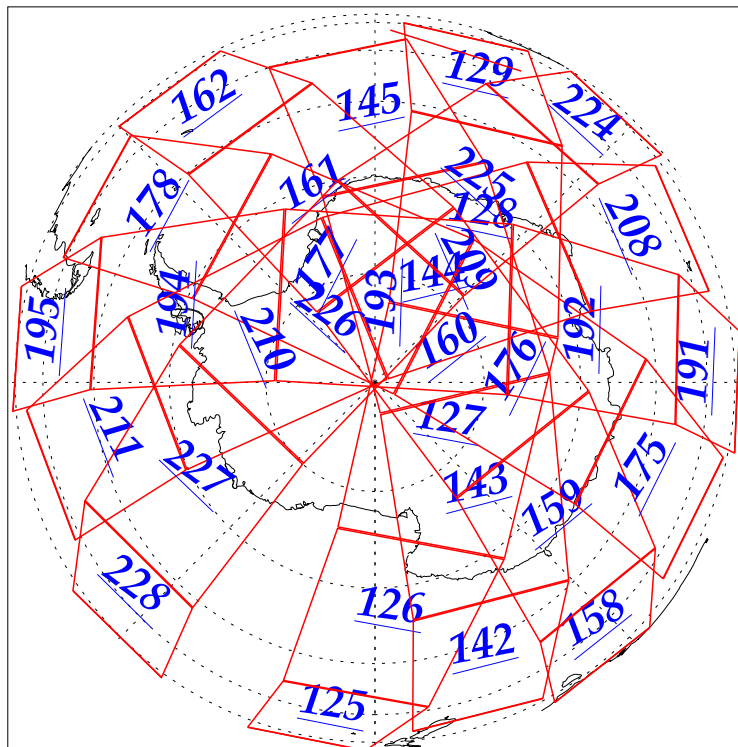

L1B Availability
AMSU Granules: 240
HSB Granules: 240
AIRS Granules: 240

3 Nov 2002
DoY 307
Aqua Day 183
Granules: 1 to 120

Granules: 121 to 240

Legend: AMSU Available, HSB Available, AIRS Available

L1B Availability
AMSU Granules: 240
HSB Granules: 240
AIRS Granules: 240

3 Nov 2002
DoY 307
Aqua Day 183

Ascending Granules

Descending Granules

Legend: AMSU Available, HSB Available, AIRS Available

L1B Availability
 AMSU Granules: 240
 HSB Granules: 240
 AIRS Granules: 240

3 Nov 2002
 DoY 307
 Aqua Day 183

Northern Hemisphere Granules

Southern Hemisphere Granules

Legend: AMSU Available, HSB Available, AIRS Available