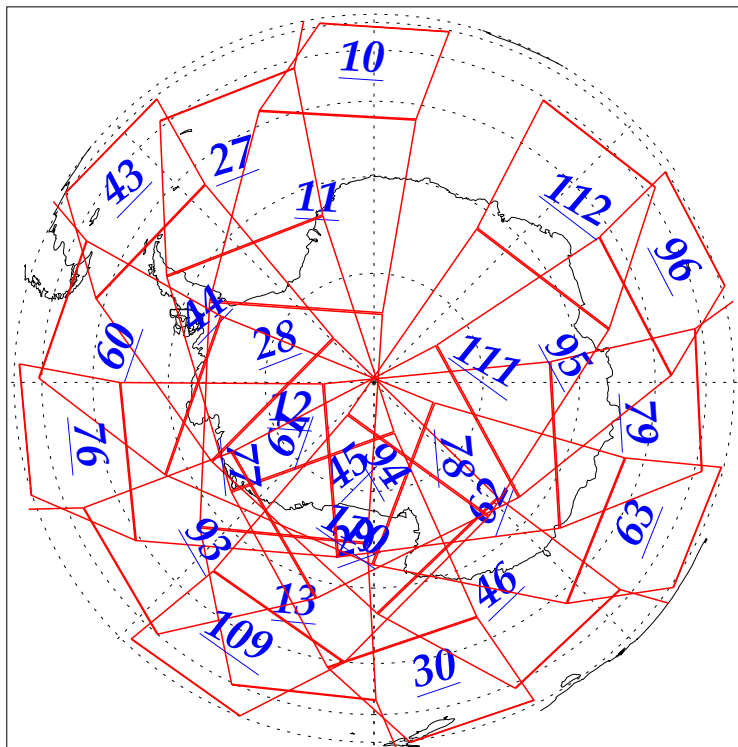

L1B Availability
AMSU Granules: 240
HSB Granules: 240
AIRS Granules: 240

3 Nov 2002
DoY 307
Aqua Day 183
Granules: 1 to 120

Granules: 121 to 240

Legend: AMSU Available, HSB Available, AIRS Available

L1B Availability
AMSU Granules: 240
HSB Granules: 240
AIRS Granules: 240

3 Nov 2002
DoY 307
Aqua Day 183

Ascending Granules

Descending Granules

Legend: AMSU Available, HSB Available, AIRS Available

L1B Availability
 AMSU Granules: 240
 HSB Granules: 240
 AIRS Granules: 240

3 Nov 2002
 DoY 307
 Aqua Day 183

Northern Hemisphere Granules

Southern Hemisphere Granules

Legend: AMSU Available, HSB Available, AIRS Available