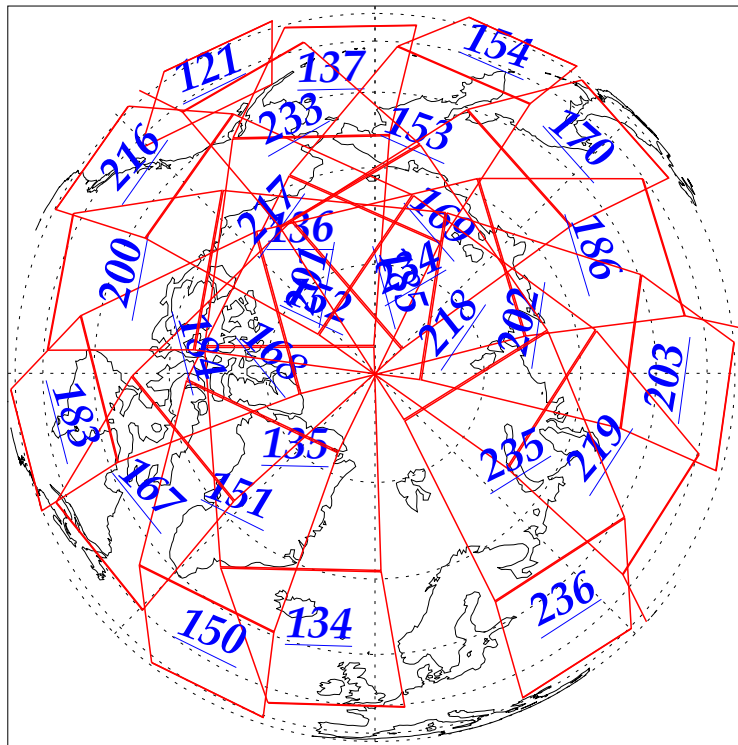

L1B Availability
AMSU Granules: 240
HSB Granules: 240
AIRS Granules: 240

3 Nov 2002
DoY 307
Aqua Day 183
Granules: 1 to 120

Granules: 121 to 240

Legend: AMSU Available, HSB Available, AIRS Available

L1B Availability
AMSU Granules: 240
HSB Granules: 240
AIRS Granules: 240

3 Nov 2002
DoY 307
Aqua Day 183

Ascending Granules

Descending Granules

Legend: AMSU Available, HSB Available, AIRS Available

L1B Availability
 AMSU Granules: 240
 HSB Granules: 240
 AIRS Granules: 240

3 Nov 2002
 DoY 307
 Aqua Day 183

Northern Hemisphere Granules

Southern Hemisphere Granules

Legend: AMSU Available, HSB Available, AIRS Available