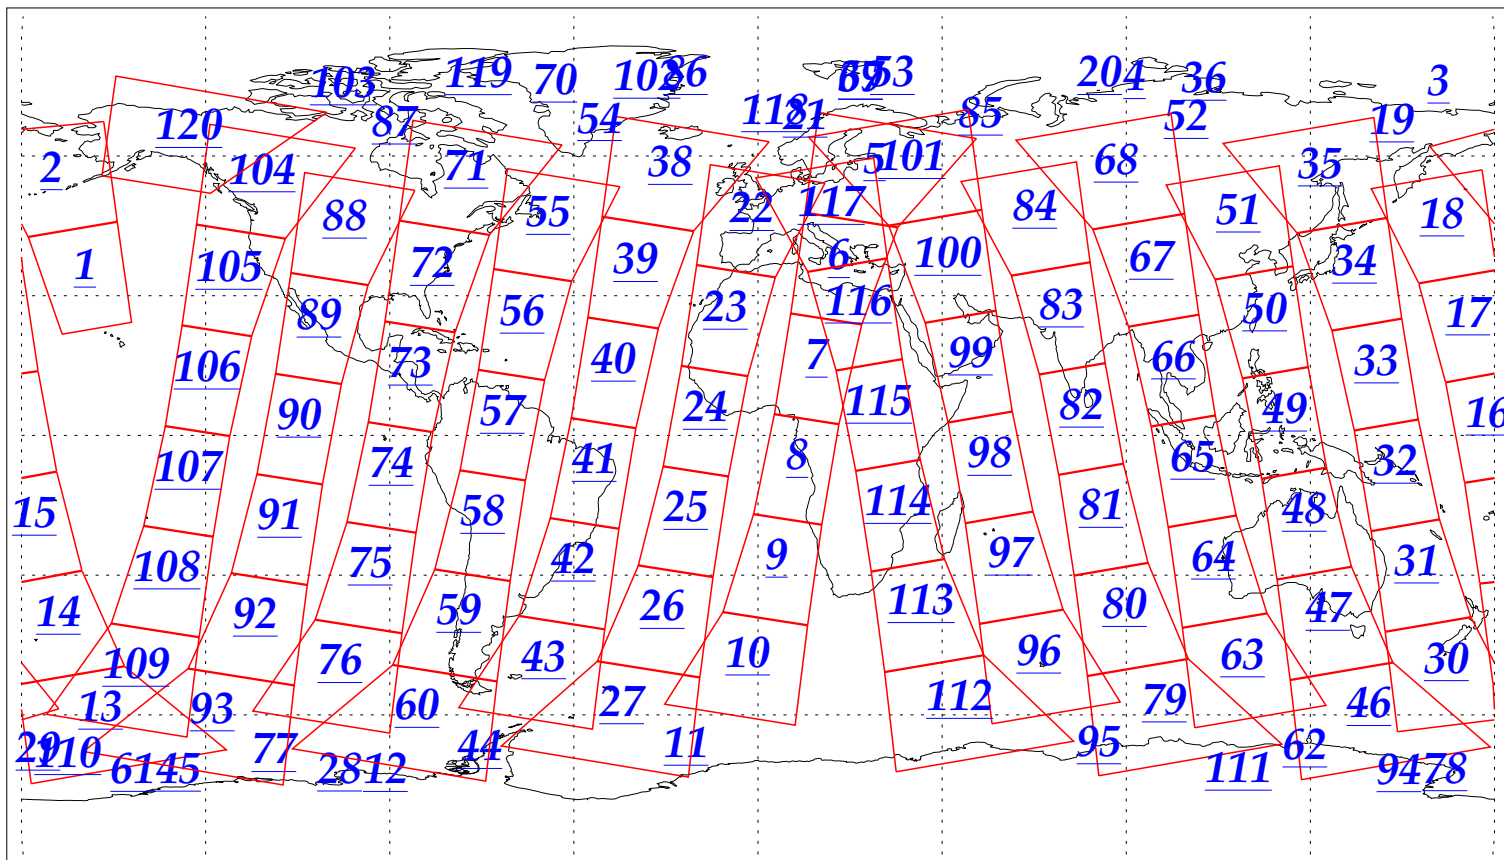

L1B Availability
AMSU Granules: 240
HSB Granules: 240
AIRS Granules: 240

3 Nov 2002
DoY 307
Aqua Day 183
Granules: 1 to 120

Granules: 121 to 240

Legend: AMSU Available, HSB Available, AIRS Available

L1B Availability
AMSU Granules: 240
HSB Granules: 240
AIRS Granules: 240

3 Nov 2002
DoY 307
Aqua Day 183

Ascending Granules

Descending Granules

Legend: AMSU Available, HSB Available, AIRS Available

L1B Availability
 AMSU Granules: 240
 HSB Granules: 240
 AIRS Granules: 240

3 Nov 2002
 DoY 307
 Aqua Day 183

Northern Hemisphere Granules

Southern Hemisphere Granules

Legend: AMSU Available, HSB Available, AIRS Available