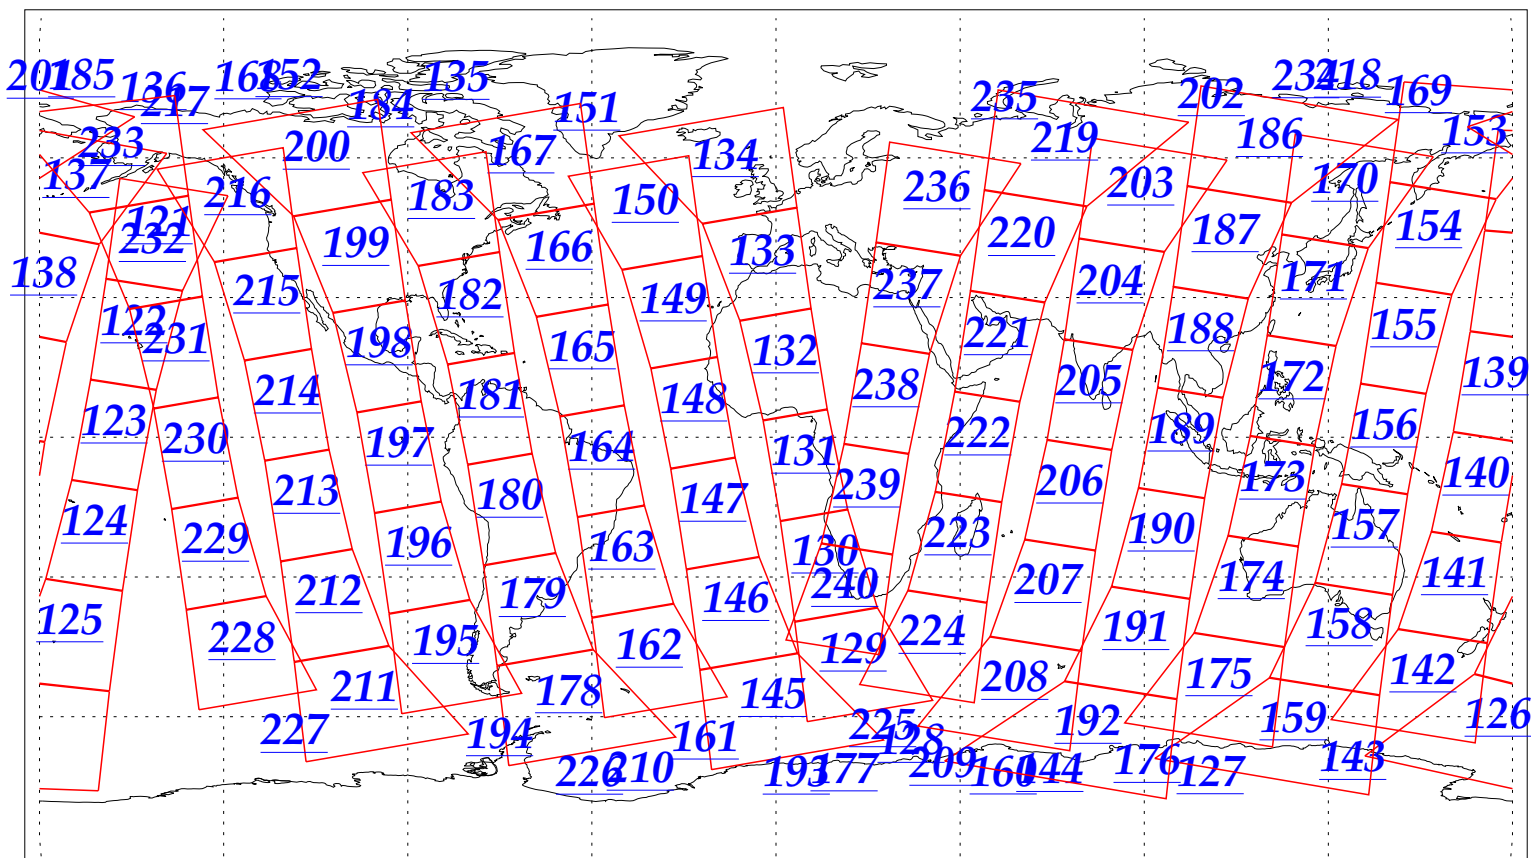

L1B Availability
AMSU Granules: 240
HSB Granules: 240
AIRS Granules: 240

3 Nov 2002
DoY 307
Aqua Day 183
Granules: 1 to 120

Granules: 121 to 240

Legend: AMSU Available, HSB Available, AIRS Available

L1B Availability
AMSU Granules: 240
HSB Granules: 240
AIRS Granules: 240

3 Nov 2002
DoY 307
Aqua Day 183

Ascending Granules

Descending Granules

Legend: AMSU Available, HSB Available, AIRS Available

L1B Availability
 AMSU Granules: 240
 HSB Granules: 240
 AIRS Granules: 240

3 Nov 2002
 DoY 307
 Aqua Day 183

Northern Hemisphere Granules

Southern Hemisphere Granules

Legend: AMSU Available, HSB Available, AIRS Available