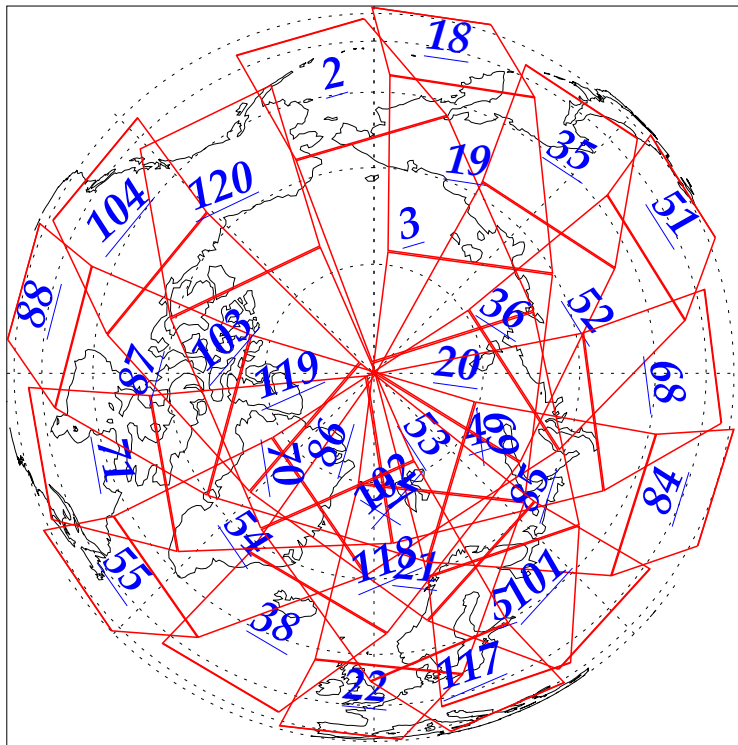

L1B Availability
AMSU Granules: 240
HSB Granules: 240
AIRS Granules: 240

3 Nov 2002
DoY 307
Aqua Day 183
Granules: 1 to 120

Granules: 121 to 240

Legend: AMSU Available, HSB Available, AIRS Available

L1B Availability
AMSU Granules: 240
HSB Granules: 240
AIRS Granules: 240

3 Nov 2002
DoY 307
Aqua Day 183

Ascending Granules

Descending Granules

Legend: AMSU Available, HSB Available, AIRS Available

L1B Availability
 AMSU Granules: 240
 HSB Granules: 240
 AIRS Granules: 240

3 Nov 2002
 DoY 307
 Aqua Day 183

Northern Hemisphere Granules

Southern Hemisphere Granules

Legend: AMSU Available, HSB Available, AIRS Available