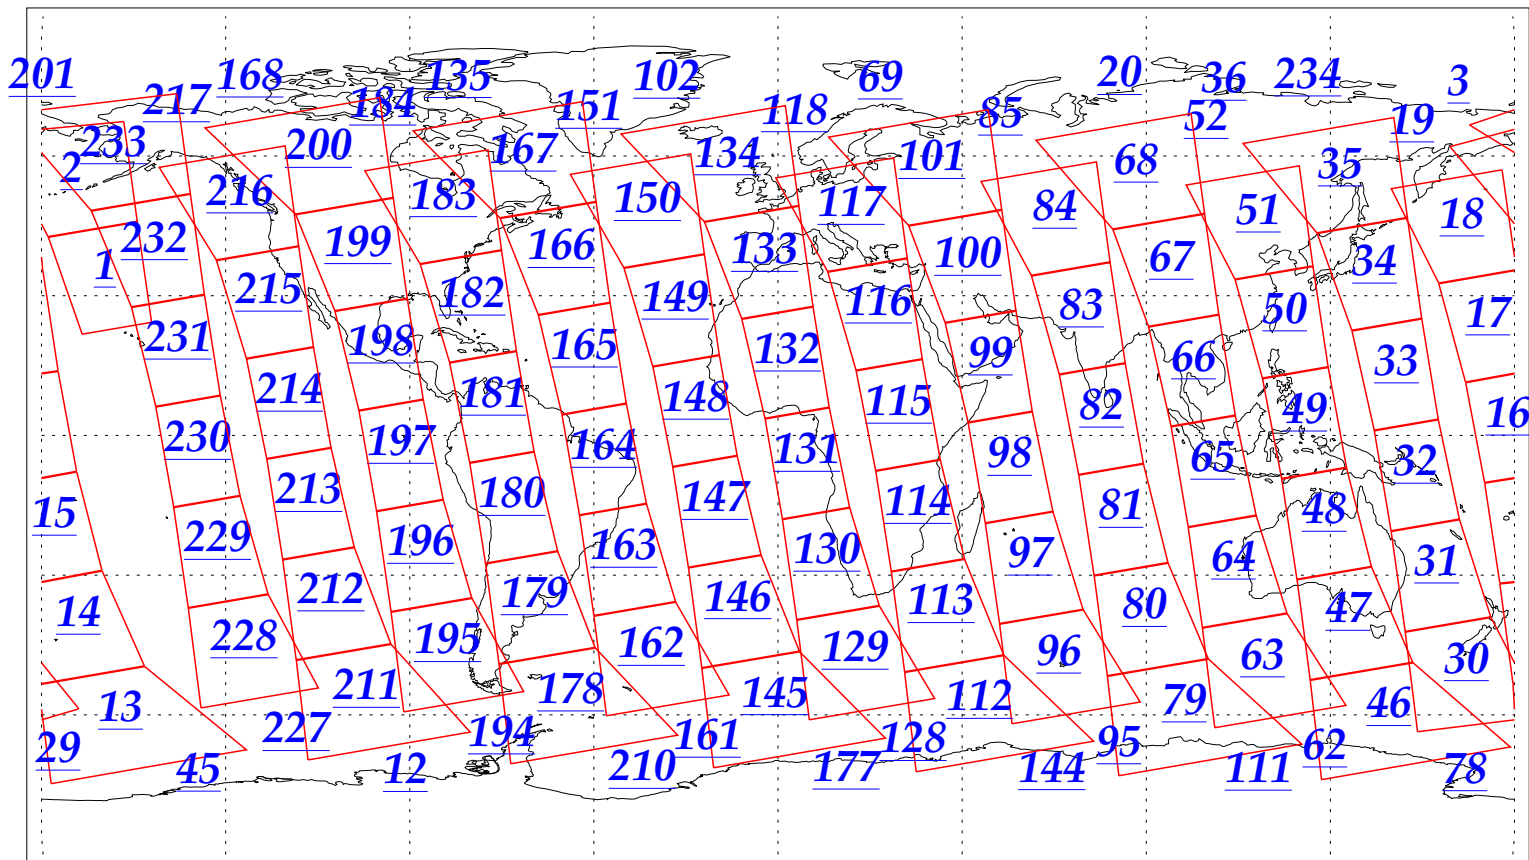

L1B Availability
AMSU Granules: 240
HSB Granules: 240
AIRS Granules: 240

3 Nov 2002
DoY 307
Aqua Day 183
Granules: 1 to 120

Granules: 121 to 240

Legend: AMSU Available, HSB Available, AIRS Available

L1B Availability
AMSU Granules: 240
HSB Granules: 240
AIRS Granules: 240

3 Nov 2002
DoY 307
Aqua Day 183

Ascending Granules

Descending Granules

Legend: AMSU Available, HSB Available, AIRS Available

L1B Availability
 AMSU Granules: 240
 HSB Granules: 240
 AIRS Granules: 240

3 Nov 2002
 DoY 307
 Aqua Day 183

Northern Hemisphere Granules

Southern Hemisphere Granules

Legend: AMSU Available, HSB Available, AIRS Available