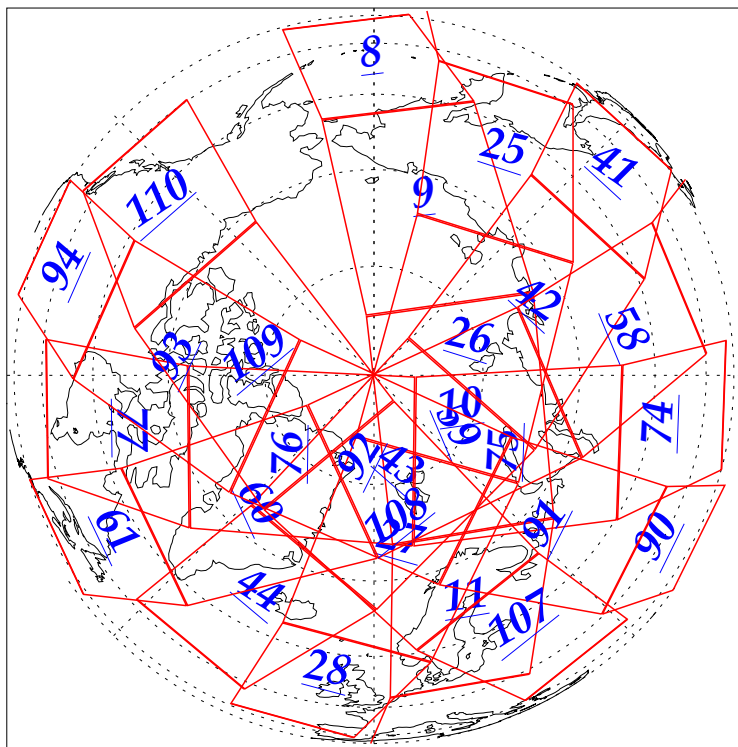

L1B Availability  
AMSU Granules: 240  
HSB Granules: 240  
AIRS Granules: 240

28 Oct 2002  
DoY 301  
Aqua Day 177  
Granules: 1 to 120

Granules: 121 to 240

Legend: AMSU Available, HSB Available, AIRS Available

L1B Availability  
AMSU Granules: 240  
HSB Granules: 240  
AIRS Granules: 240

28 Oct 2002  
DoY 301  
Aqua Day 177

Ascending Granules

Descending Granules

Legend: AMSU Available, HSB Available, AIRS Available

L1B Availability  
 AMSU Granules: 240  
 HSB Granules: 240  
 AIRS Granules: 240

28 Oct 2002  
 DoY 301  
 Aqua Day 177

Northern Hemisphere Granules

Southern Hemisphere Granules

Legend: AMSU Available, HSB Available, **AIRS Available**