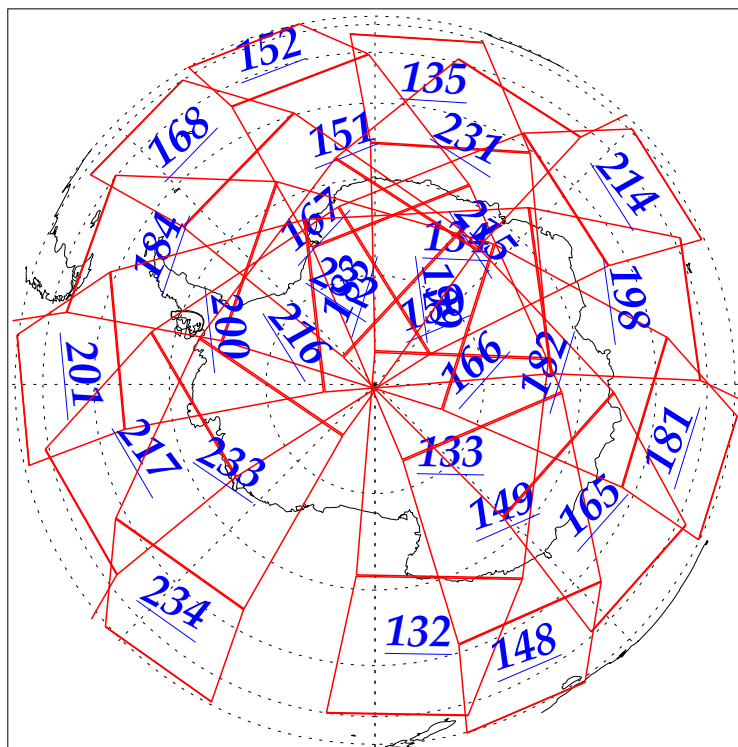

L1B Availability  
AMSU Granules: 240  
HSB Granules: 240  
AIRS Granules: 240

28 Oct 2002  
DoY 301  
Aqua Day 177  
Granules: 1 to 120

Granules: 121 to 240

Legend: AMSU Available, HSB Available, AIRS Available

L1B Availability  
AMSU Granules: 240  
HSB Granules: 240  
AIRS Granules: 240

28 Oct 2002  
DoY 301  
Aqua Day 177

Ascending Granules

Descending Granules

Legend: AMSU Available, HSB Available, AIRS Available

L1B Availability  
 AMSU Granules: 240  
 HSB Granules: 240  
 AIRS Granules: 240

28 Oct 2002  
 DoY 301  
 Aqua Day 177

Northern Hemisphere Granules

Southern Hemisphere Granules

Legend: AMSU Available, HSB Available, **AIRS Available**