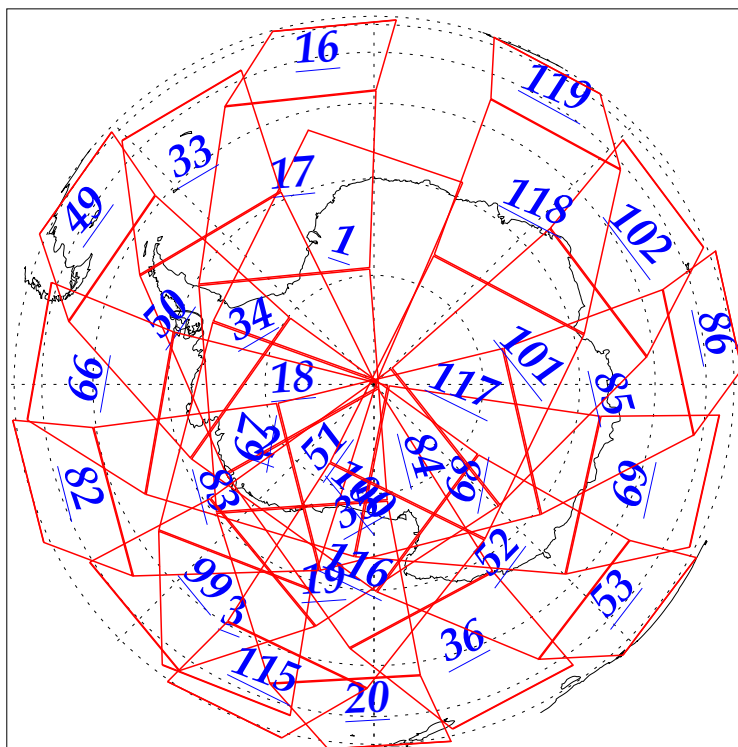

L1B Availability  
AMSU Granules: 240  
HSB Granules: 240  
AIRS Granules: 240

28 Oct 2002  
DoY 301  
Aqua Day 177  
Granules: 1 to 120

Granules: 121 to 240

Legend: AMSU Available, HSB Available, AIRS Available

L1B Availability  
AMSU Granules: 240  
HSB Granules: 240  
AIRS Granules: 240

28 Oct 2002  
DoY 301  
Aqua Day 177

Ascending Granules

Descending Granules

Legend: AMSU Available, HSB Available, AIRS Available

L1B Availability  
 AMSU Granules: 240  
 HSB Granules: 240  
 AIRS Granules: 240

28 Oct 2002  
 DoY 301  
 Aqua Day 177

Northern Hemisphere Granules

Southern Hemisphere Granules

Legend: AMSU Available, HSB Available, **AIRS Available**