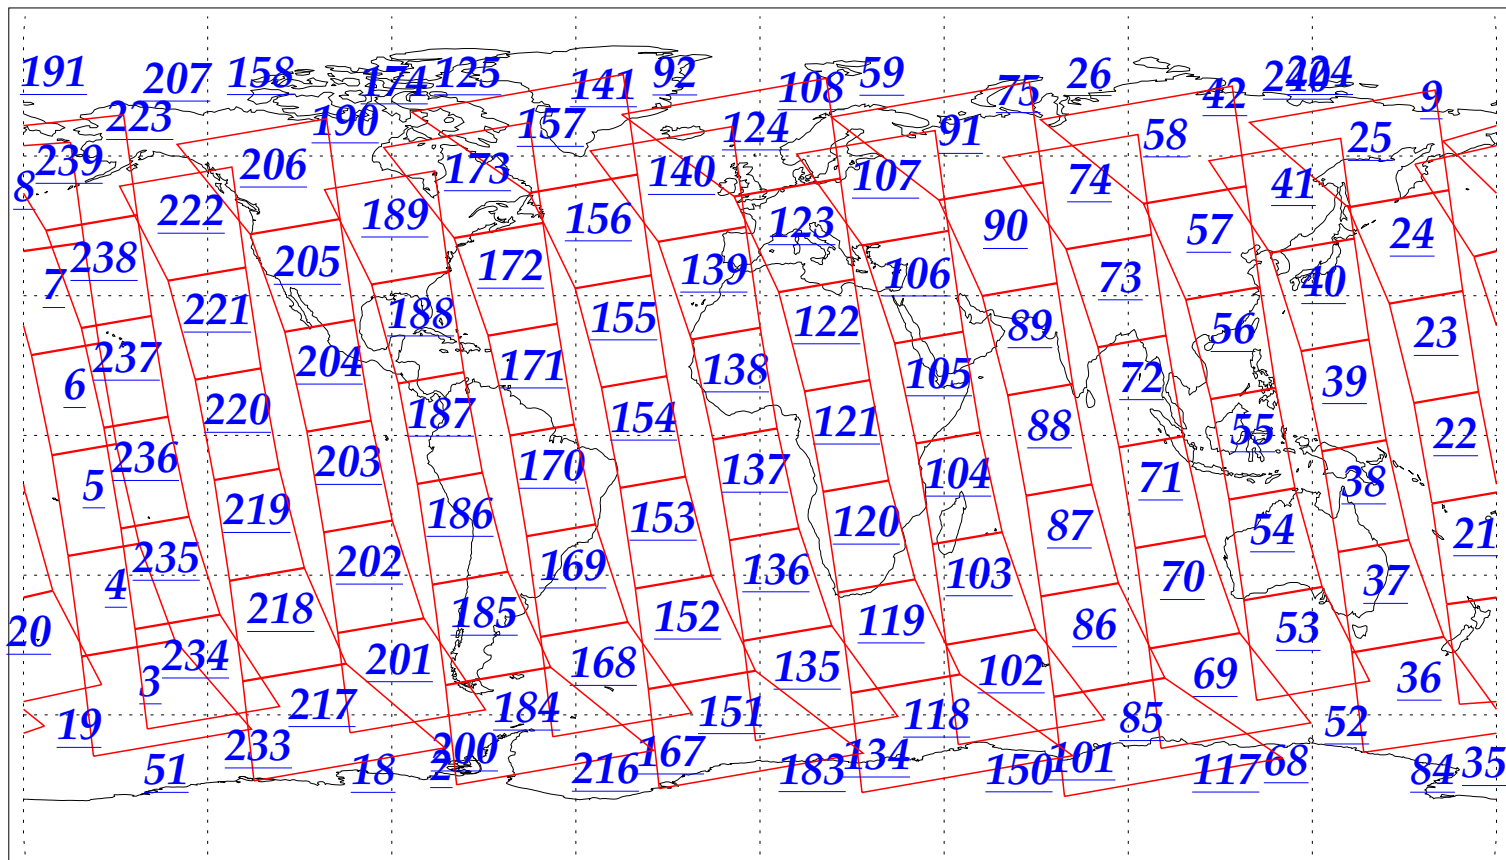

L1B Availability  
AMSU Granules: 240  
HSB Granules: 240  
AIRS Granules: 240

28 Oct 2002  
DoY 301  
Aqua Day 177  
Granules: 1 to 120

Granules: 121 to 240

Legend: AMSU Available, HSB Available, AIRS Available

L1B Availability  
AMSU Granules: 240  
HSB Granules: 240  
AIRS Granules: 240

28 Oct 2002  
DoY 301  
Aqua Day 177

Ascending Granules

Descending Granules

Legend: AMSU Available, HSB Available, AIRS Available

L1B Availability  
 AMSU Granules: 240  
 HSB Granules: 240  
 AIRS Granules: 240

28 Oct 2002  
 DoY 301  
 Aqua Day 177

Northern Hemisphere Granules

Southern Hemisphere Granules

Legend: AMSU Available, HSB Available, **AIRS Available**