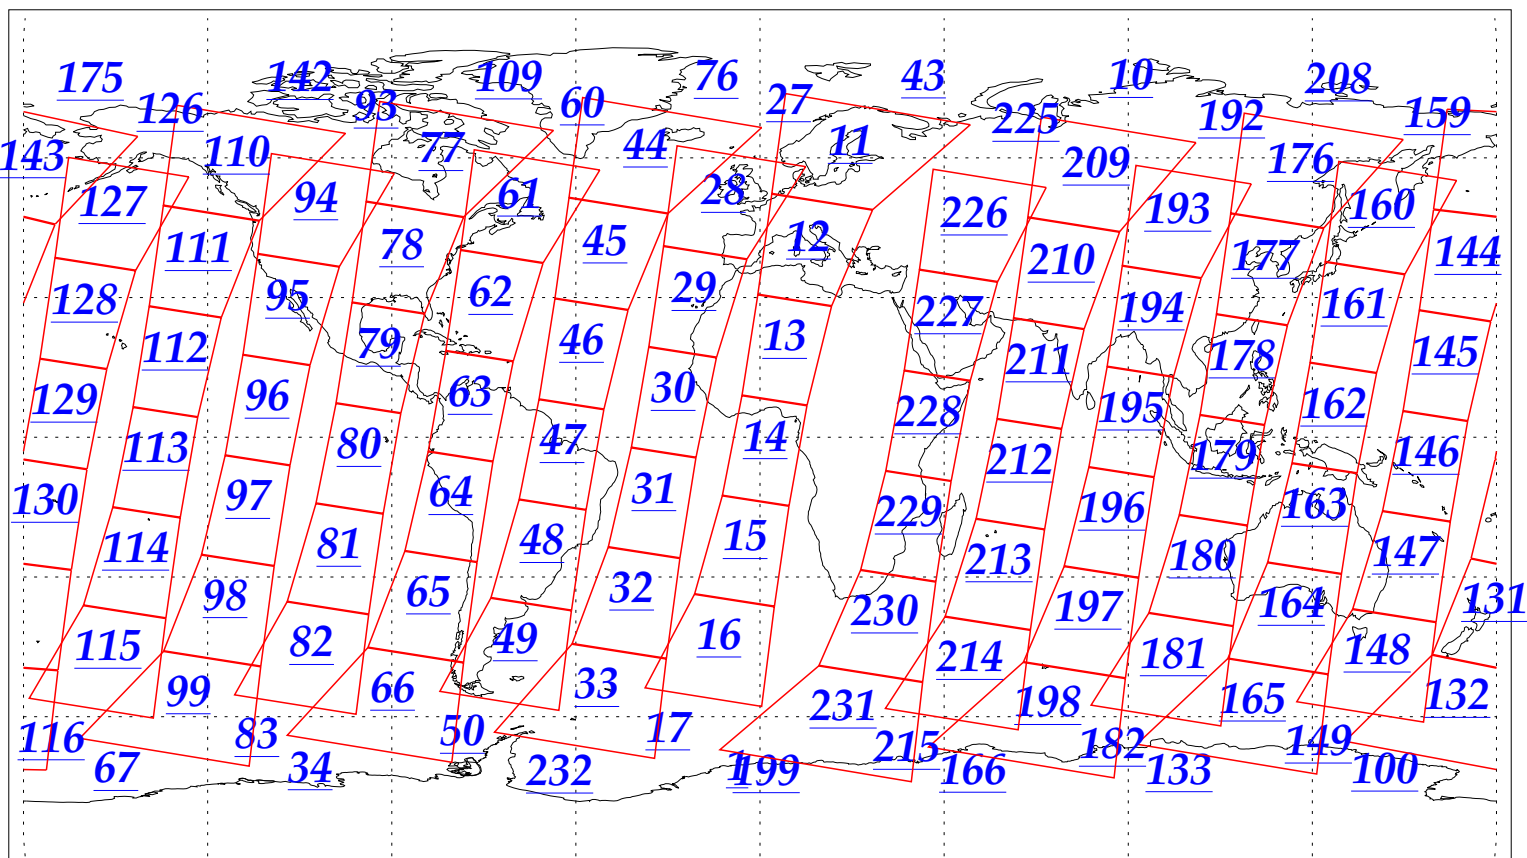

L1B Availability  
AMSU Granules: 240  
HSB Granules: 240  
AIRS Granules: 240

28 Oct 2002  
DoY 301  
Aqua Day 177  
Granules: 1 to 120

Granules: 121 to 240

Legend: AMSU Available, HSB Available, AIRS Available

L1B Availability  
AMSU Granules: 240  
HSB Granules: 240  
AIRS Granules: 240

28 Oct 2002  
DoY 301  
Aqua Day 177

Ascending Granules

Descending Granules

Legend: AMSU Available, HSB Available, AIRS Available

L1B Availability  
 AMSU Granules: 240  
 HSB Granules: 240  
 AIRS Granules: 240

28 Oct 2002  
 DoY 301  
 Aqua Day 177

Northern Hemisphere Granules

Southern Hemisphere Granules

Legend: AMSU Available, HSB Available, **AIRS Available**