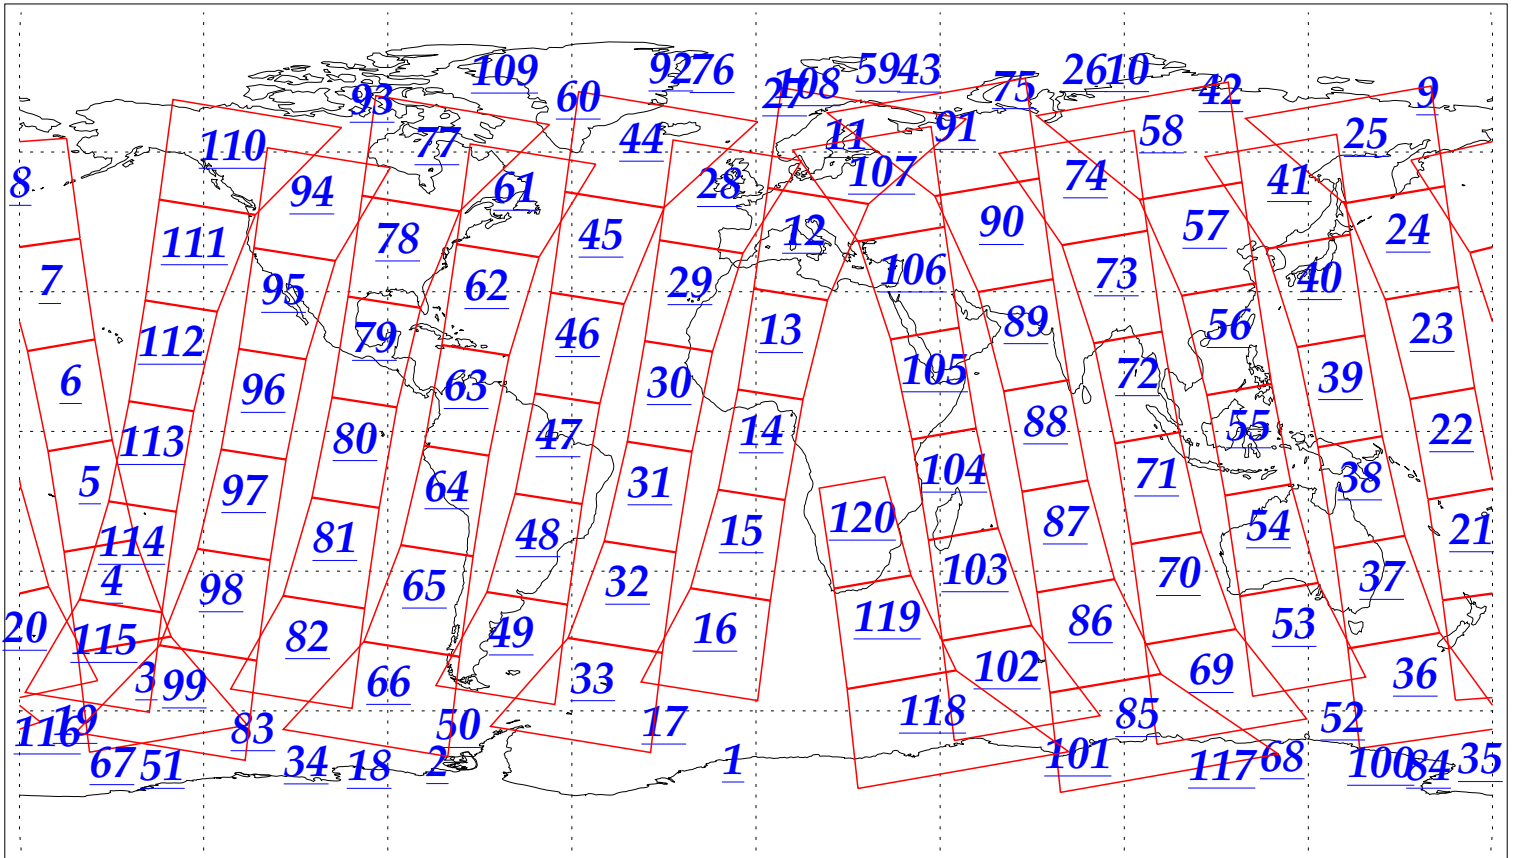

L1B Availability  
AMSU Granules: 240  
HSB Granules: 240  
AIRS Granules: 240

28 Oct 2002  
DoY 301  
Aqua Day 177  
Granules: 1 to 120

Granules: 121 to 240

Legend: AMSU Available, HSB Available, AIRS Available

L1B Availability  
AMSU Granules: 240  
HSB Granules: 240  
AIRS Granules: 240

28 Oct 2002  
DoY 301  
Aqua Day 177

Ascending Granules

Descending Granules

Legend: AMSU Available, HSB Available, AIRS Available

L1B Availability  
 AMSU Granules: 240  
 HSB Granules: 240  
 AIRS Granules: 240

28 Oct 2002  
 DoY 301  
 Aqua Day 177

Northern Hemisphere Granules

Southern Hemisphere Granules

Legend: AMSU Available, HSB Available, **AIRS Available**