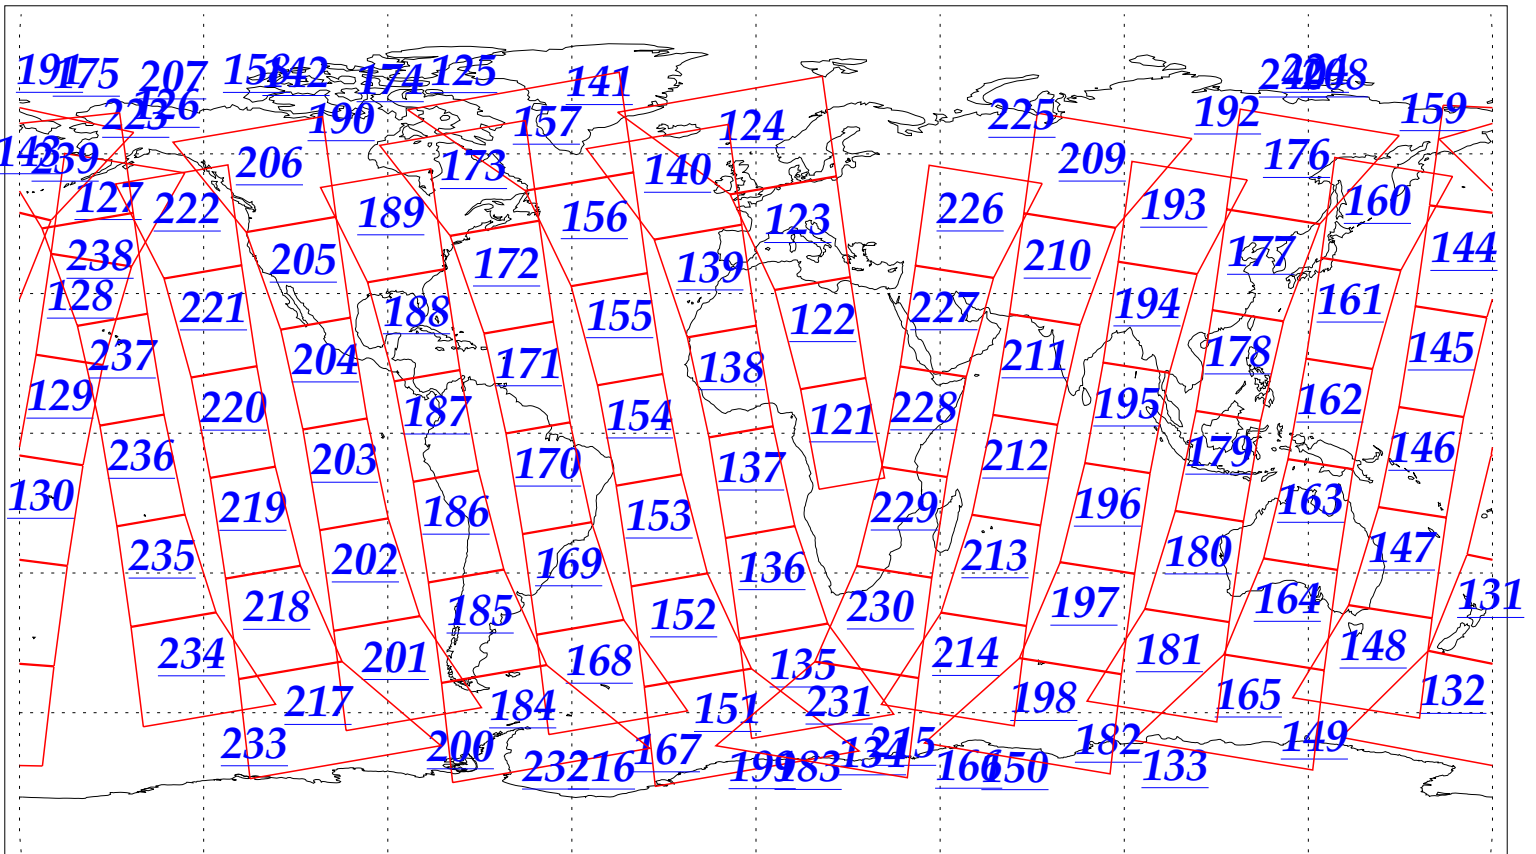

L1B Availability  
AMSU Granules: 240  
HSB Granules: 240  
AIRS Granules: 240

28 Oct 2002  
DoY 301  
Aqua Day 177  
Granules: 1 to 120

Granules: 121 to 240

Legend: AMSU Available, HSB Available, AIRS Available

L1B Availability  
AMSU Granules: 240  
HSB Granules: 240  
AIRS Granules: 240

28 Oct 2002  
DoY 301  
Aqua Day 177

Ascending Granules

Descending Granules

Legend: AMSU Available, HSB Available, AIRS Available

L1B Availability  
 AMSU Granules: 240  
 HSB Granules: 240  
 AIRS Granules: 240

28 Oct 2002  
 DoY 301  
 Aqua Day 177

Northern Hemisphere Granules

Southern Hemisphere Granules

Legend: AMSU Available, HSB Available, **AIRS Available**