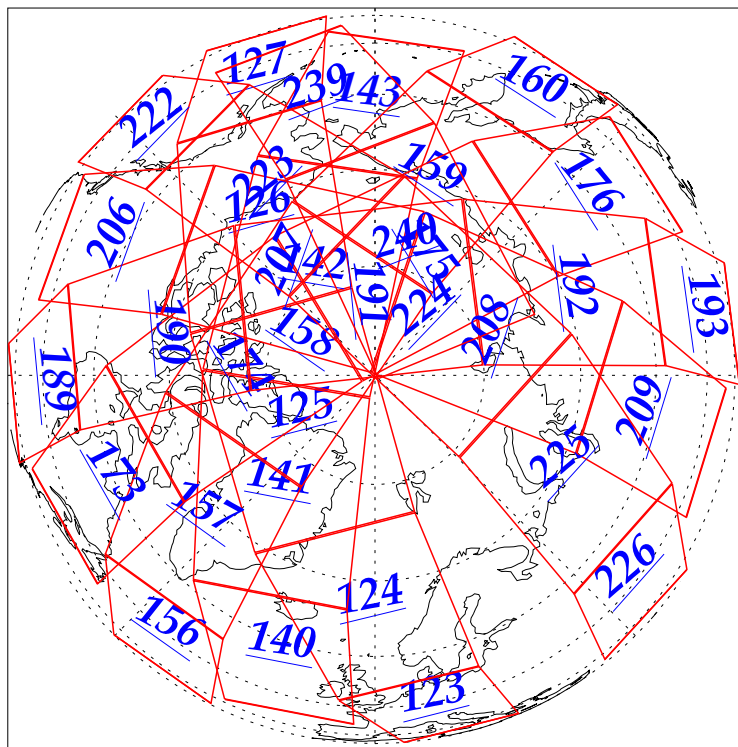

L1B Availability  
AMSU Granules: 240  
HSB Granules: 240  
AIRS Granules: 240

28 Oct 2002  
DoY 301  
Aqua Day 177  
Granules: 1 to 120

Granules: 121 to 240

Legend: AMSU Available, HSB Available, AIRS Available

L1B Availability  
AMSU Granules: 240  
HSB Granules: 240  
AIRS Granules: 240

28 Oct 2002  
DoY 301  
Aqua Day 177

Ascending Granules

Descending Granules

Legend: AMSU Available, HSB Available, AIRS Available

L1B Availability  
 AMSU Granules: 240  
 HSB Granules: 240  
 AIRS Granules: 240

28 Oct 2002  
 DoY 301  
 Aqua Day 177

Northern Hemisphere Granules

Southern Hemisphere Granules

Legend: AMSU Available, HSB Available, **AIRS Available**