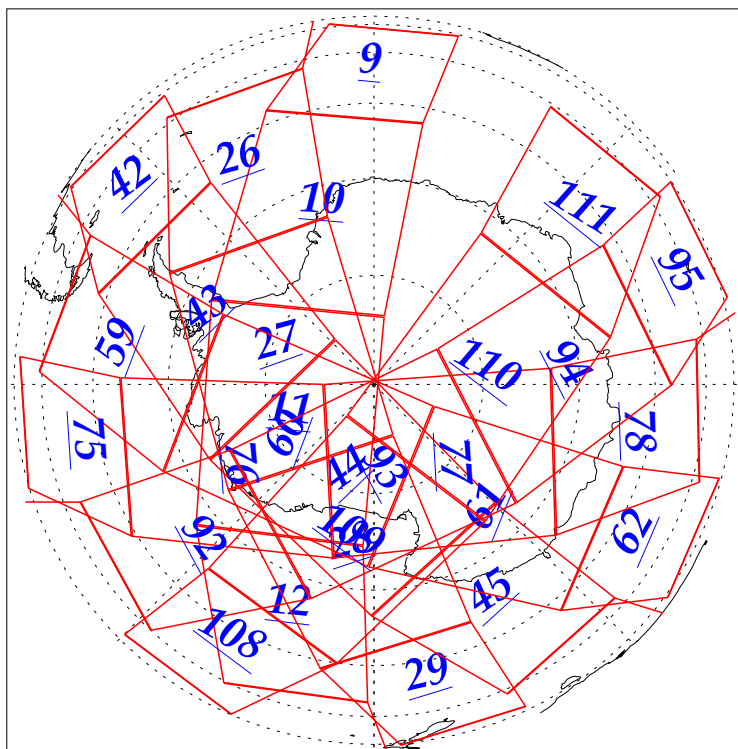

L1B Availability
AMSU Granules: 240
HSB Granules: 240
AIRS Granules: 240

27 Oct 2002
DoY 300
Aqua Day 176
Granules: 1 to 120

Granules: 121 to 240

Legend: AMSU Available, HSB Available, AIRS Available

L1B Availability
AMSU Granules: 240
HSB Granules: 240
AIRS Granules: 240

27 Oct 2002
DoY 300
Aqua Day 176

Ascending Granules

Descending Granules

Legend: AMSU Available, HSB Available, AIRS Available

L1B Availability
AMSU Granules: 240
HSB Granules: 240
AIRS Granules: 240

27 Oct 2002
DoY 300
Aqua Day 176

Northern Hemisphere Granules

Southern Hemisphere Granules

Legend: AMSU Available, HSB Available, AIRS Available