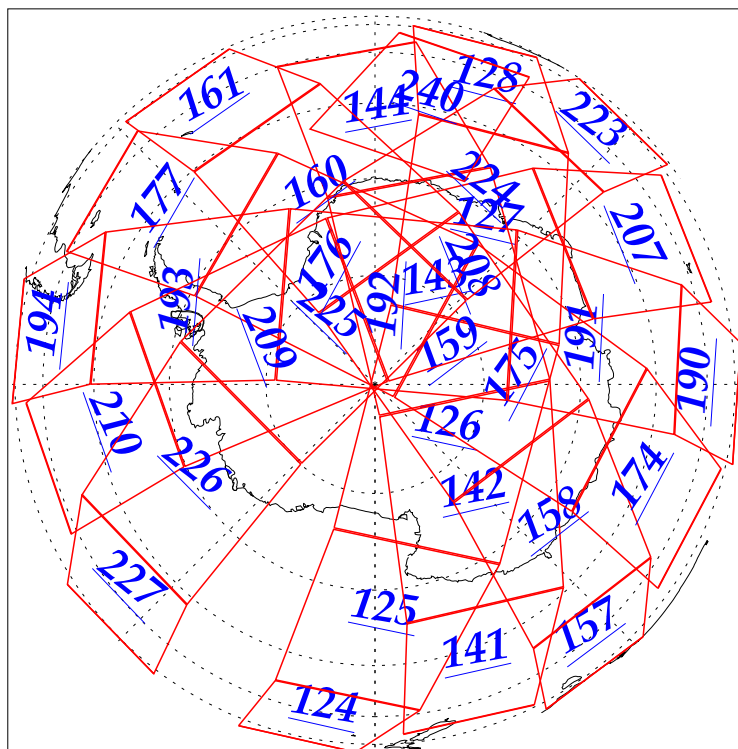

L1B Availability
AMSU Granules: 240
HSB Granules: 240
AIRS Granules: 240

27 Oct 2002
DoY 300
Aqua Day 176
Granules: 1 to 120

Granules: 121 to 240

Legend: AMSU Available, HSB Available, AIRS Available

L1B Availability
AMSU Granules: 240
HSB Granules: 240
AIRS Granules: 240

27 Oct 2002
DoY 300
Aqua Day 176

Ascending Granules

Descending Granules

Legend: AMSU Available, HSB Available, AIRS Available

L1B Availability
AMSU Granules: 240
HSB Granules: 240
AIRS Granules: 240

27 Oct 2002
DoY 300
Aqua Day 176

Northern Hemisphere Granules

Southern Hemisphere Granules

Legend: AMSU Available, HSB Available, AIRS Available