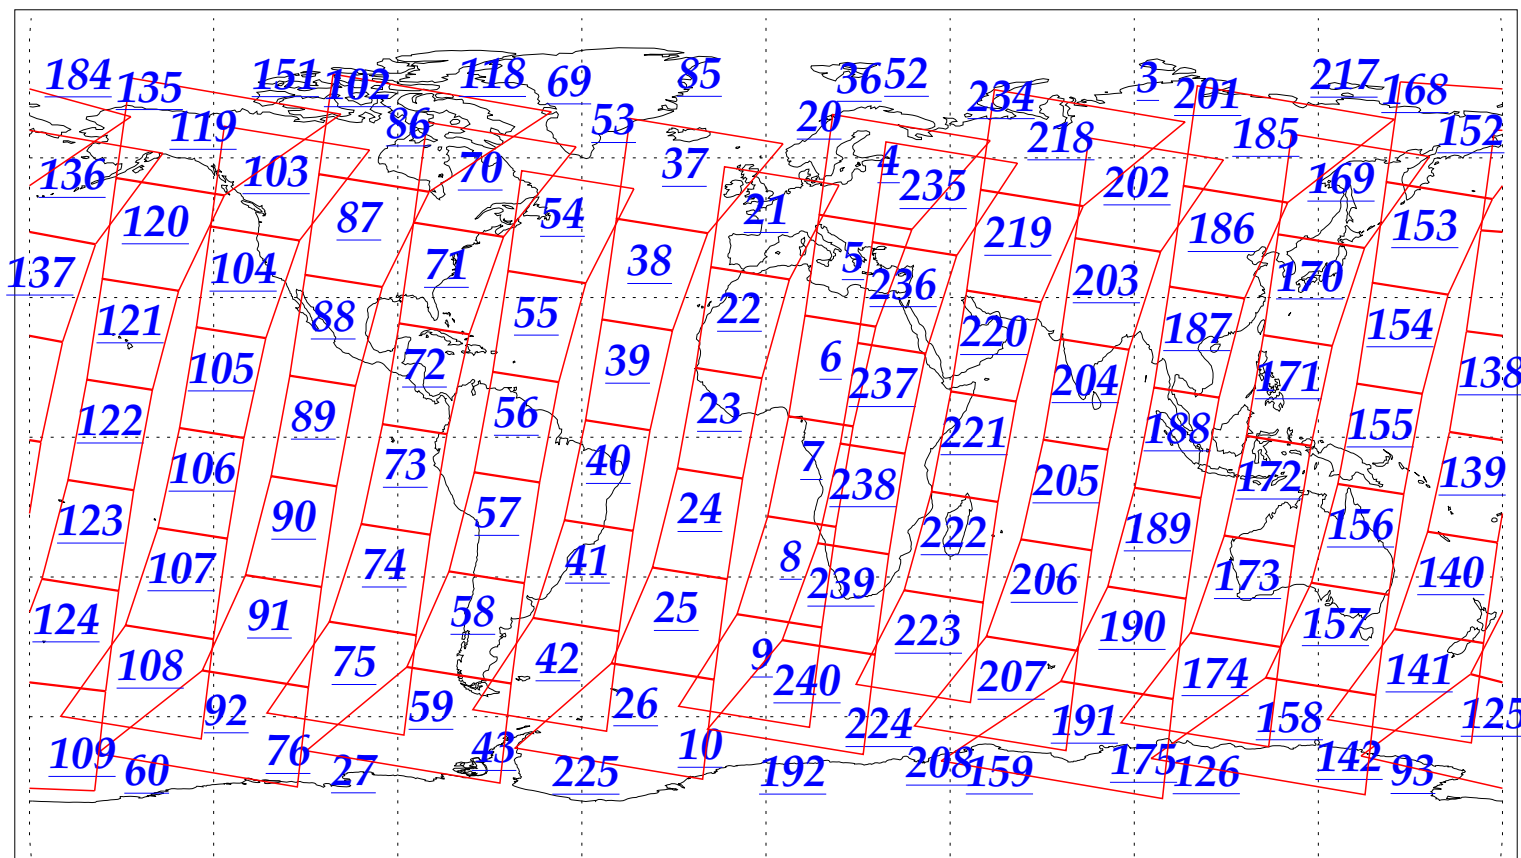

L1B Availability
AMSU Granules: 240
HSB Granules: 240
AIRS Granules: 240

27 Oct 2002
DoY 300
Aqua Day 176
Granules: 1 to 120

Granules: 121 to 240

Legend: AMSU Available, HSB Available, AIRS Available

L1B Availability
AMSU Granules: 240
HSB Granules: 240
AIRS Granules: 240

27 Oct 2002
DoY 300
Aqua Day 176

Ascending Granules

Descending Granules

Legend: AMSU Available, HSB Available, AIRS Available

L1B Availability
AMSU Granules: 240
HSB Granules: 240
AIRS Granules: 240

27 Oct 2002
DoY 300
Aqua Day 176

Northern Hemisphere Granules

Southern Hemisphere Granules

Legend: AMSU Available, HSB Available, AIRS Available