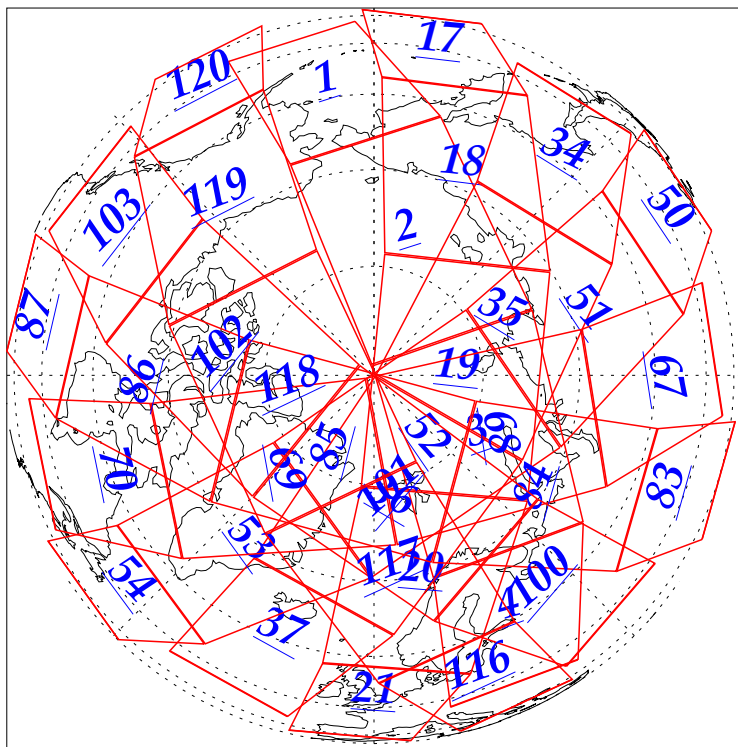

L1B Availability
AMSU Granules: 240
HSB Granules: 240
AIRS Granules: 240

27 Oct 2002
DoY 300
Aqua Day 176
Granules: 1 to 120

Granules: 121 to 240

Legend: AMSU Available, HSB Available, AIRS Available

L1B Availability
AMSU Granules: 240
HSB Granules: 240
AIRS Granules: 240

27 Oct 2002
DoY 300
Aqua Day 176

Ascending Granules

Descending Granules

Legend: AMSU Available, HSB Available, AIRS Available

L1B Availability
AMSU Granules: 240
HSB Granules: 240
AIRS Granules: 240

27 Oct 2002
DoY 300
Aqua Day 176

Northern Hemisphere Granules

Southern Hemisphere Granules

Legend: AMSU Available, HSB Available, AIRS Available