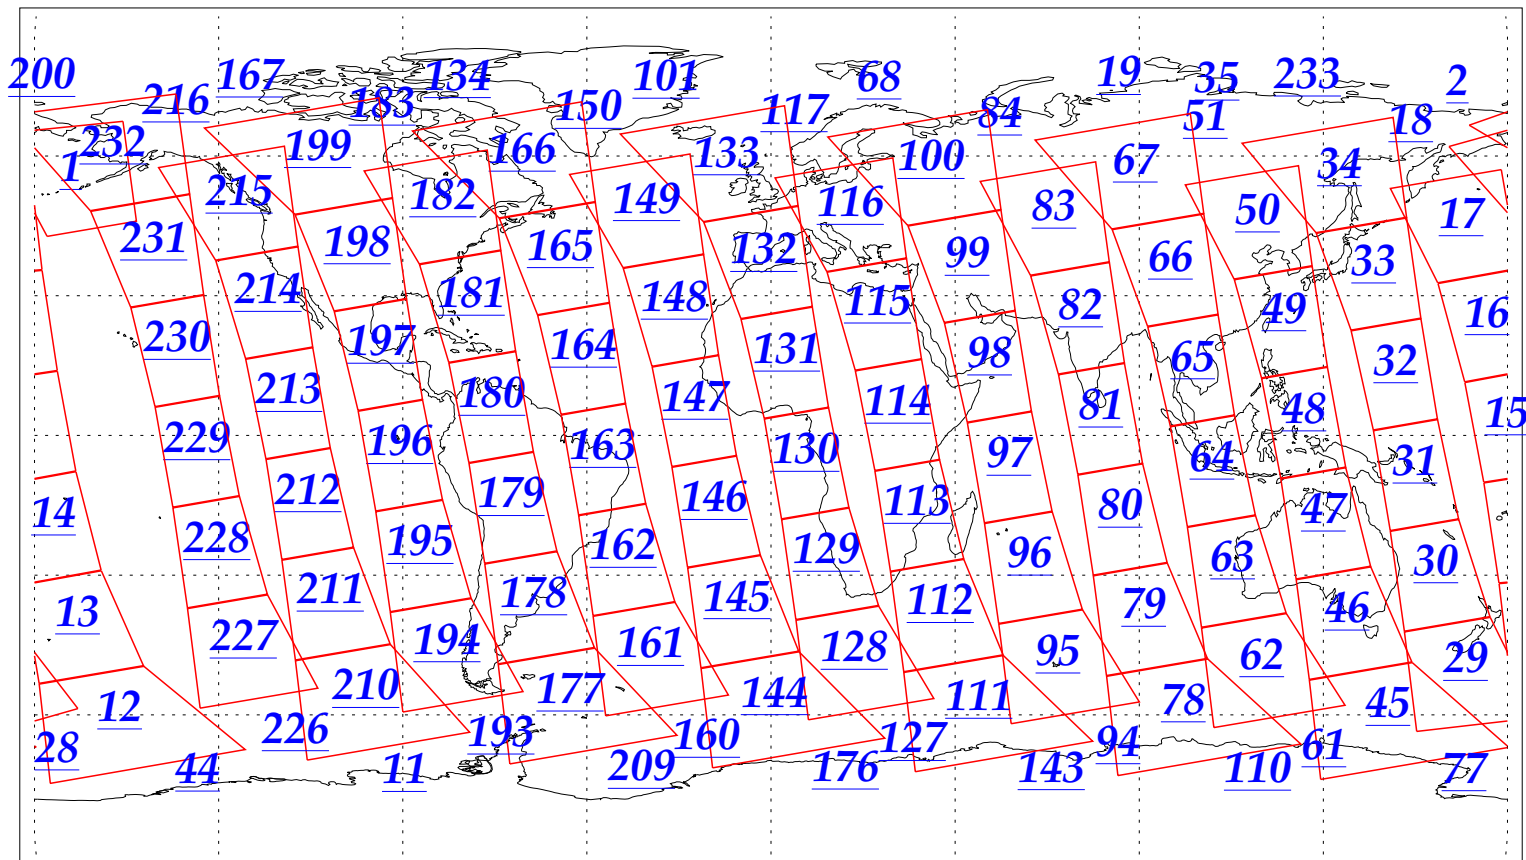

L1B Availability
AMSU Granules: 240
HSB Granules: 240
AIRS Granules: 240

27 Oct 2002
DoY 300
Aqua Day 176
Granules: 1 to 120

Granules: 121 to 240

Legend: AMSU Available, HSB Available, AIRS Available

L1B Availability
AMSU Granules: 240
HSB Granules: 240
AIRS Granules: 240

27 Oct 2002
DoY 300
Aqua Day 176

Ascending Granules

Descending Granules

Legend: AMSU Available, HSB Available, AIRS Available

L1B Availability
AMSU Granules: 240
HSB Granules: 240
AIRS Granules: 240

27 Oct 2002
DoY 300
Aqua Day 176

Northern Hemisphere Granules

Southern Hemisphere Granules

Legend: AMSU Available, HSB Available, AIRS Available