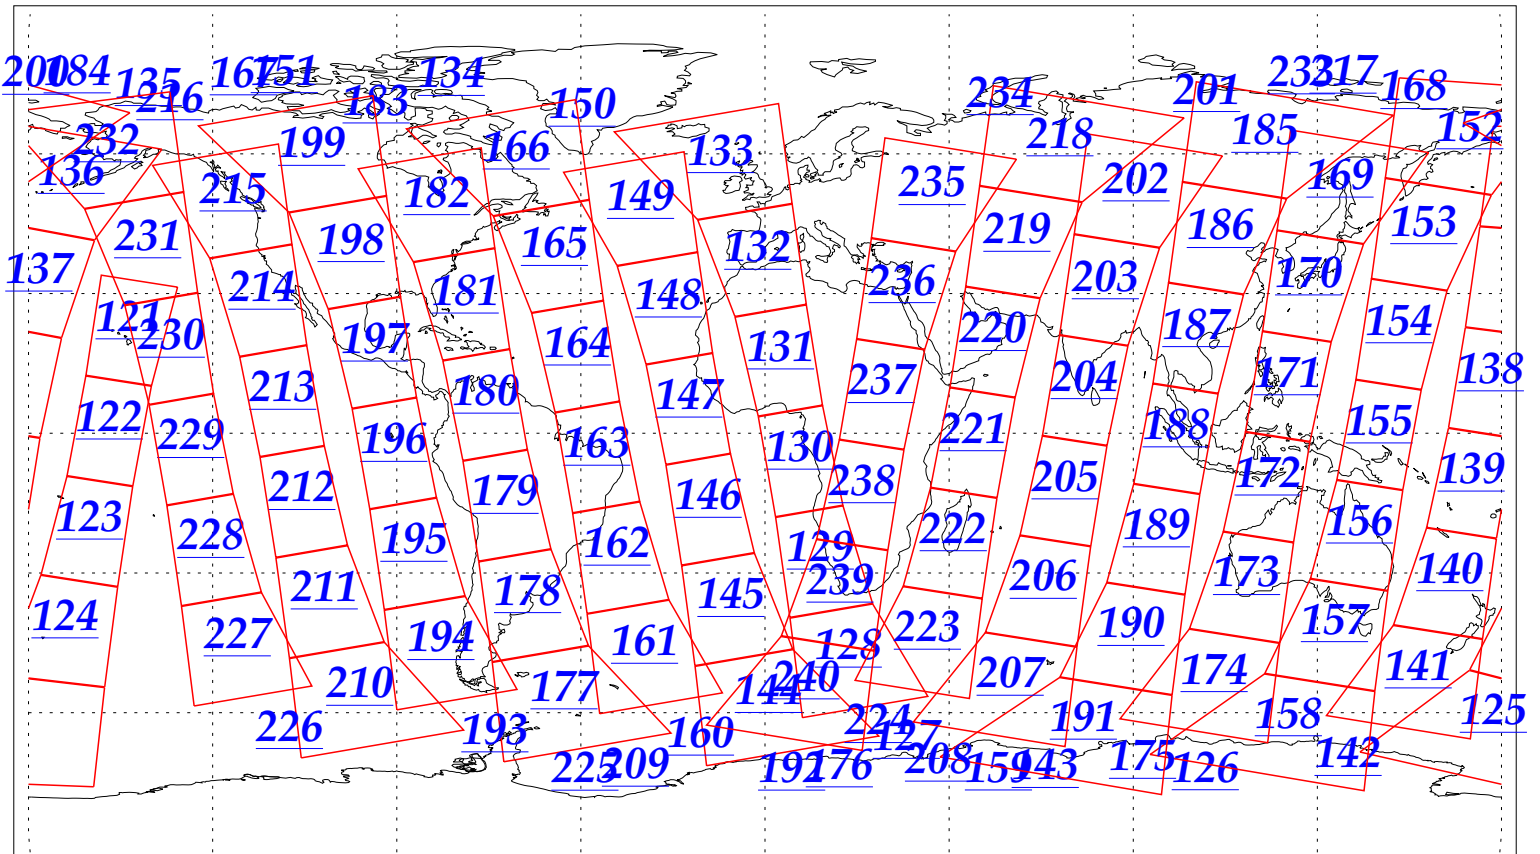

L1B Availability
AMSU Granules: 240
HSB Granules: 240
AIRS Granules: 240

27 Oct 2002
DoY 300
Aqua Day 176
Granules: 1 to 120

Granules: 121 to 240

Legend: AMSU Available, HSB Available, AIRS Available

L1B Availability
AMSU Granules: 240
HSB Granules: 240
AIRS Granules: 240

27 Oct 2002
DoY 300
Aqua Day 176

Ascending Granules

Descending Granules

Legend: AMSU Available, HSB Available, AIRS Available

L1B Availability
AMSU Granules: 240
HSB Granules: 240
AIRS Granules: 240

27 Oct 2002
DoY 300
Aqua Day 176