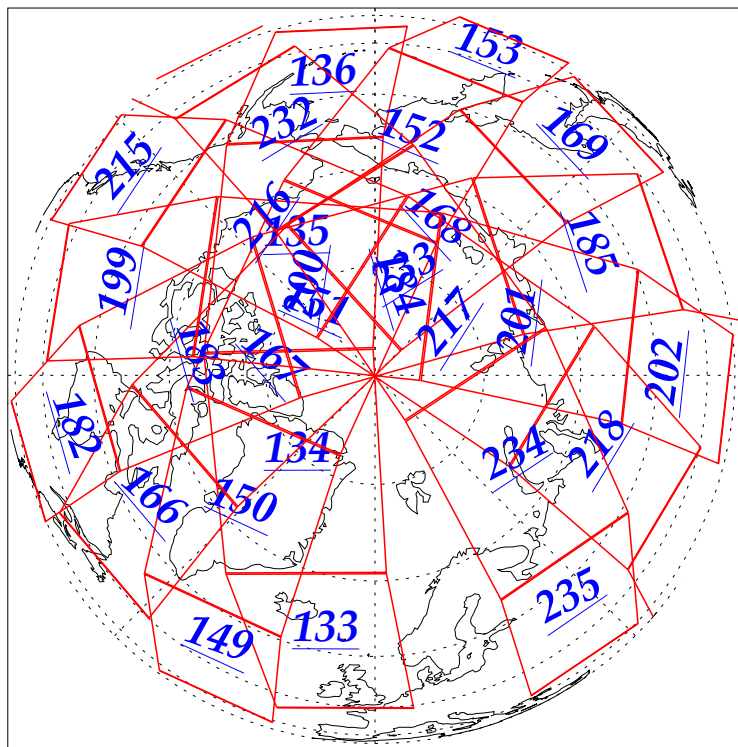

L1B Availability
AMSU Granules: 240
HSB Granules: 240
AIRS Granules: 240

27 Oct 2002
DoY 300
Aqua Day 176
Granules: 1 to 120

Granules: 121 to 240

Legend: AMSU Available, HSB Available, AIRS Available

L1B Availability
AMSU Granules: 240
HSB Granules: 240
AIRS Granules: 240

27 Oct 2002
DoY 300
Aqua Day 176

Ascending Granules

Descending Granules

Legend: AMSU Available, HSB Available, AIRS Available

L1B Availability
AMSU Granules: 240
HSB Granules: 240
AIRS Granules: 240

27 Oct 2002
DoY 300
Aqua Day 176

Northern Hemisphere Granules

Southern Hemisphere Granules

Legend: AMSU Available, HSB Available, AIRS Available