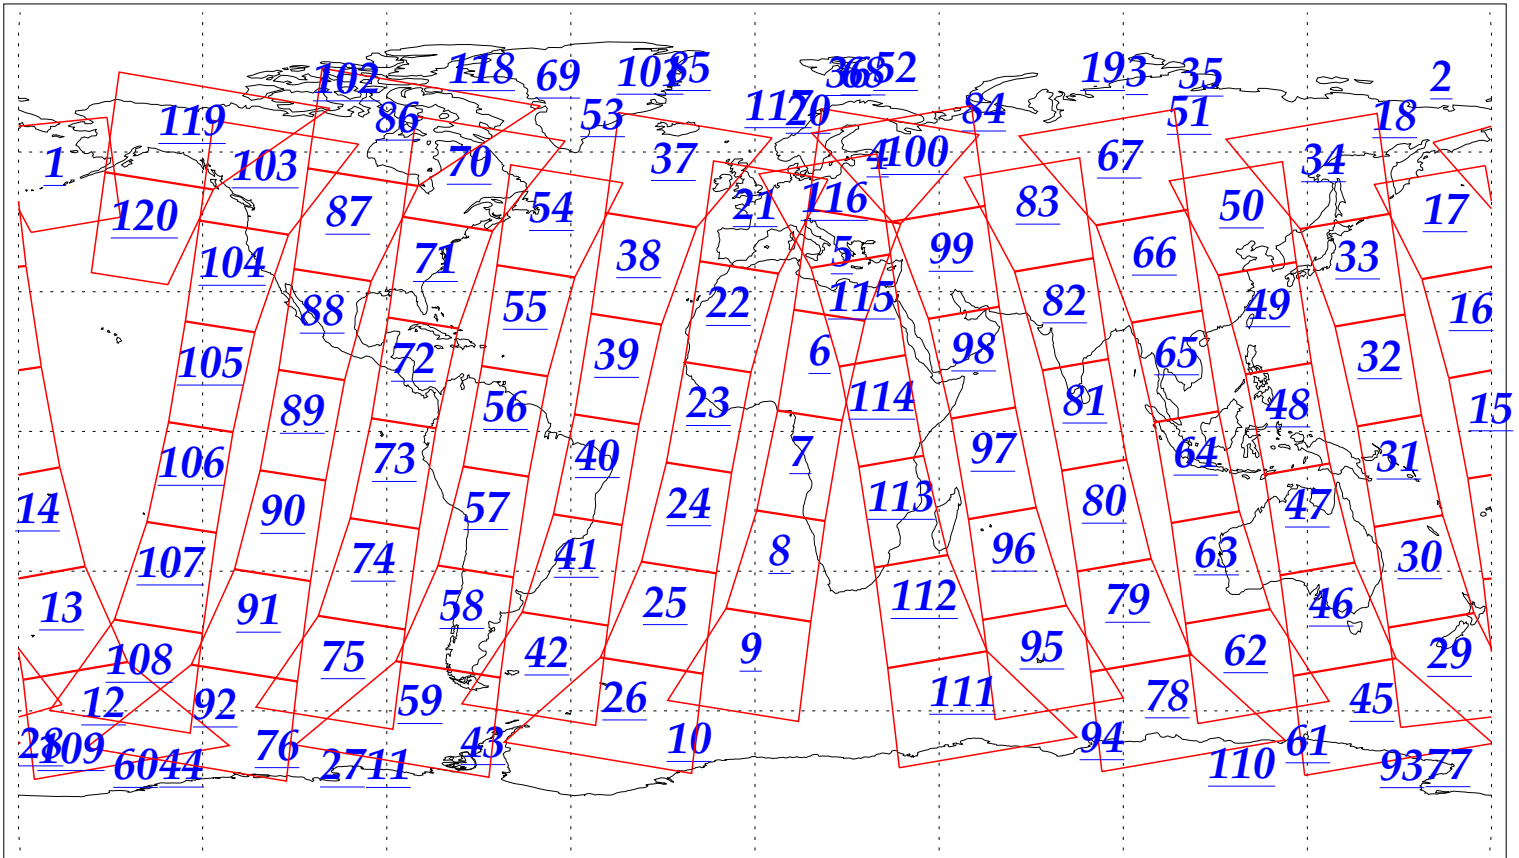

L1B Availability
AMSU Granules: 240
HSB Granules: 240
AIRS Granules: 240

27 Oct 2002
DoY 300
Aqua Day 176
Granules: 1 to 120

Granules: 121 to 240

Legend: AMSU Available, HSB Available, AIRS Available

L1B Availability
AMSU Granules: 240
HSB Granules: 240
AIRS Granules: 240

27 Oct 2002
DoY 300
Aqua Day 176

Ascending Granules

Descending Granules

Legend: AMSU Available, HSB Available, AIRS Available

L1B Availability
AMSU Granules: 240
HSB Granules: 240
AIRS Granules: 240

27 Oct 2002
DoY 300
Aqua Day 176

Northern Hemisphere Granules

Southern Hemisphere Granules

Legend: AMSU Available, HSB Available, AIRS Available