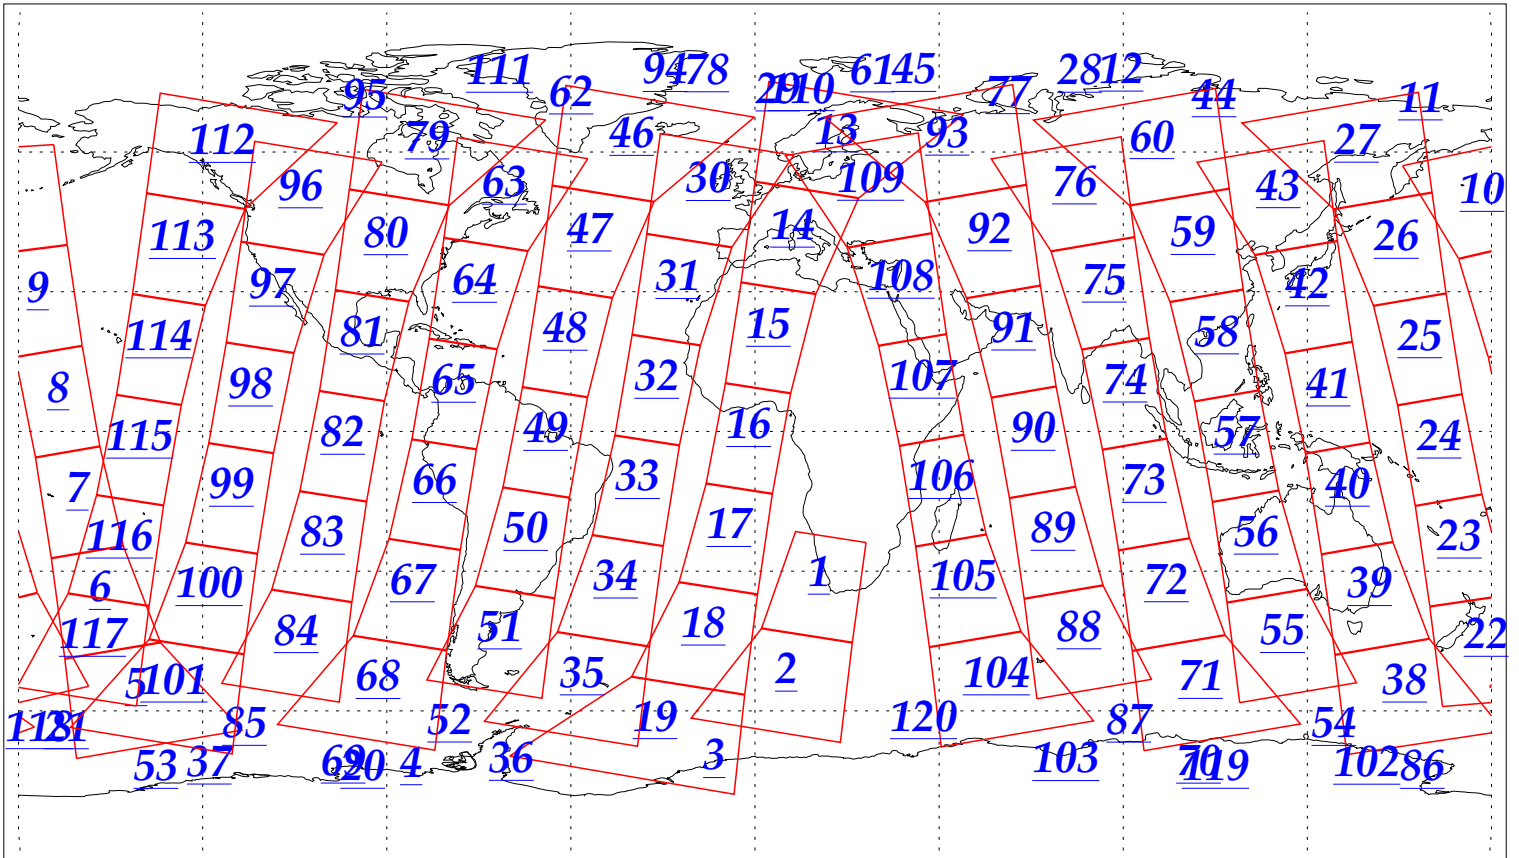

L1B Availability
AMSU Granules: 240
HSB Granules: 240
AIRS Granules: 240

26 Oct 2002
DoY 299
Aqua Day 175
Granules: 1 to 120

Granules: 121 to 240

Legend: AMSU Available, HSB Available, AIRS Available

L1B Availability
AMSU Granules: 240
HSB Granules: 240
AIRS Granules: 240

26 Oct 2002
DoY 299
Aqua Day 175

Ascending Granules

Descending Granules

Legend: AMSU Available, HSB Available, AIRS Available

L1B Availability
AMSU Granules: 240
HSB Granules: 240
AIRS Granules: 240

26 Oct 2002
DoY 299
Aqua Day 175

Northern Hemisphere Granules

Southern Hemisphere Granules

Legend: AMSU Available, HSB Available, **AIRS Available**