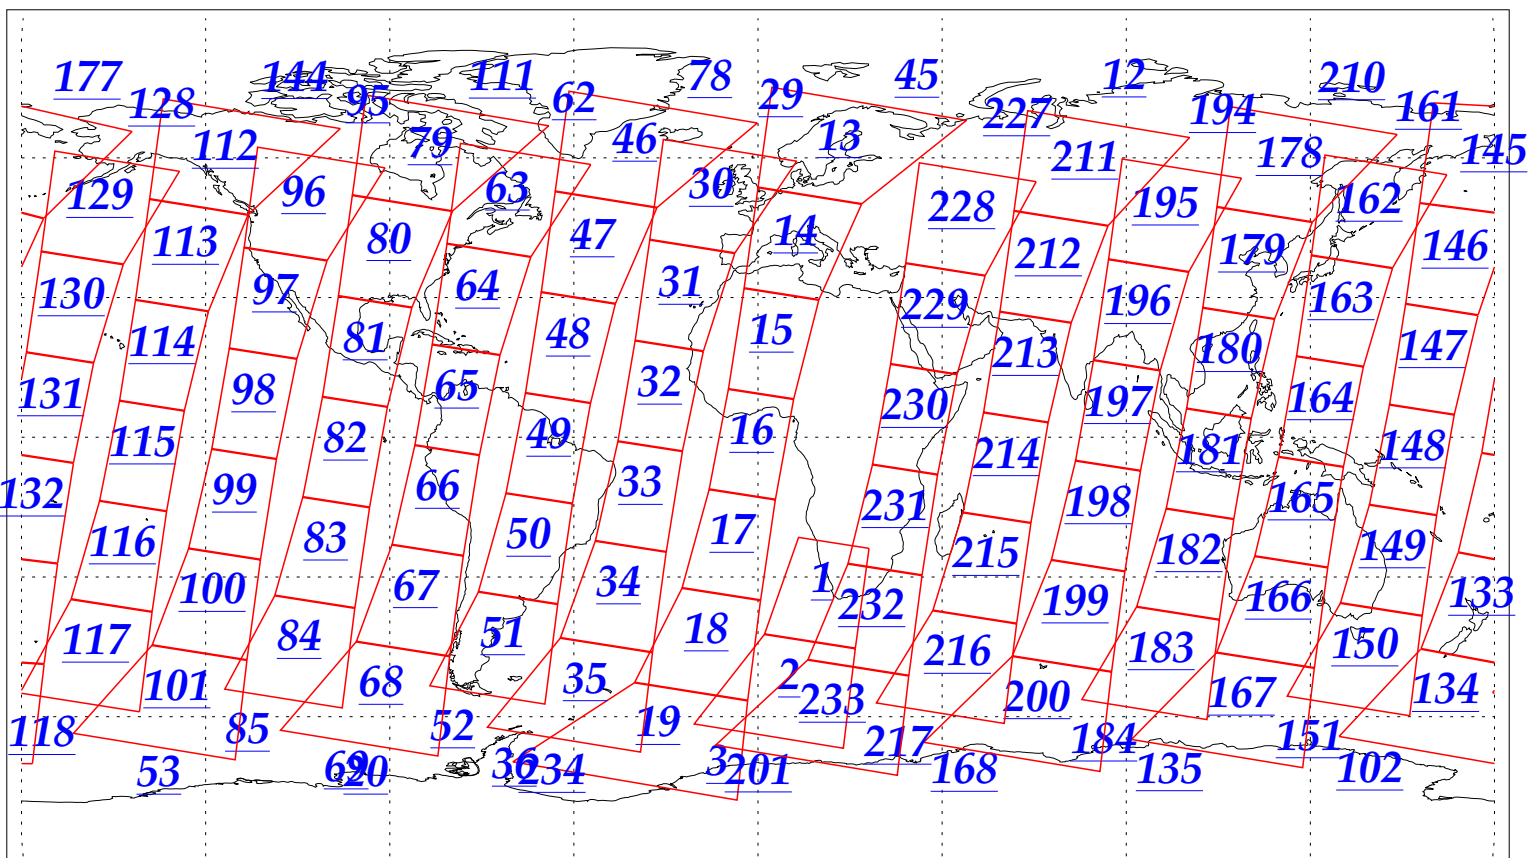

L1B Availability
AMSU Granules: 240
HSB Granules: 240
AIRS Granules: 240

26 Oct 2002
DoY 299
Aqua Day 175
Granules: 1 to 120

Granules: 121 to 240

Legend: AMSU Available, HSB Available, AIRS Available

L1B Availability
AMSU Granules: 240
HSB Granules: 240
AIRS Granules: 240

26 Oct 2002
DoY 299
Aqua Day 175

Ascending Granules

Descending Granules

Legend: AMSU Available, HSB Available, AIRS Available

L1B Availability
AMSU Granules: 240
HSB Granules: 240
AIRS Granules: 240

26 Oct 2002
DoY 299
Aqua Day 175

Northern Hemisphere Granules

Southern Hemisphere Granules

Legend: AMSU Available, HSB Available, **AIRS Available**