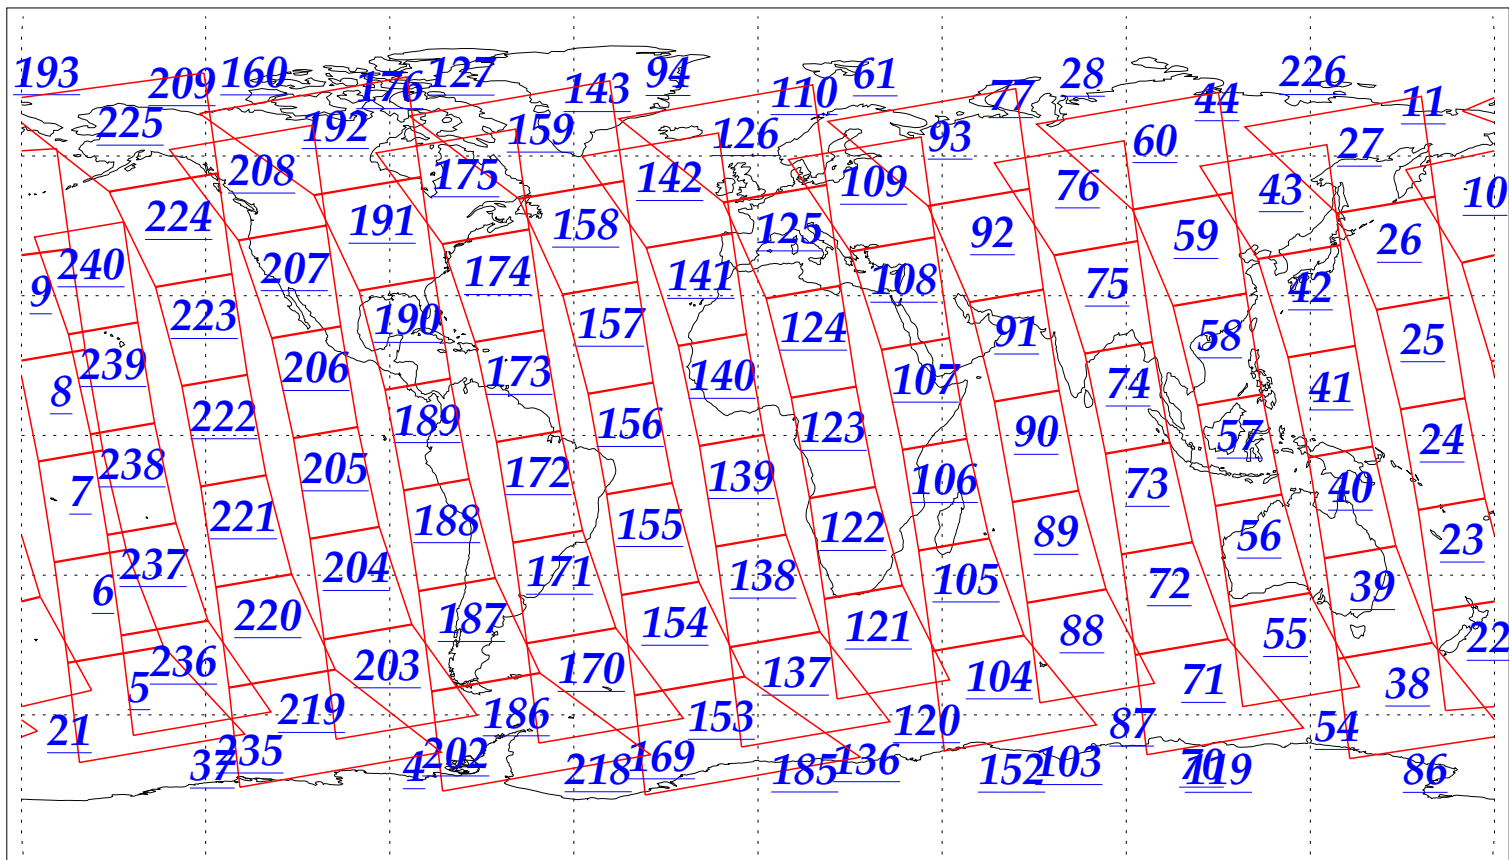

L1B Availability
AMSU Granules: 240
HSB Granules: 240
AIRS Granules: 240

26 Oct 2002
DoY 299
Aqua Day 175
Granules: 1 to 120

Granules: 121 to 240

Legend: AMSU Available, HSB Available, AIRS Available

L1B Availability
AMSU Granules: 240
HSB Granules: 240
AIRS Granules: 240

26 Oct 2002
DoY 299
Aqua Day 175

Ascending Granules

Descending Granules

Legend: AMSU Available, HSB Available, AIRS Available

L1B Availability
AMSU Granules: 240
HSB Granules: 240
AIRS Granules: 240

26 Oct 2002
DoY 299
Aqua Day 175

Northern Hemisphere Granules

Southern Hemisphere Granules

Legend: AMSU Available, HSB Available, **AIRS Available**