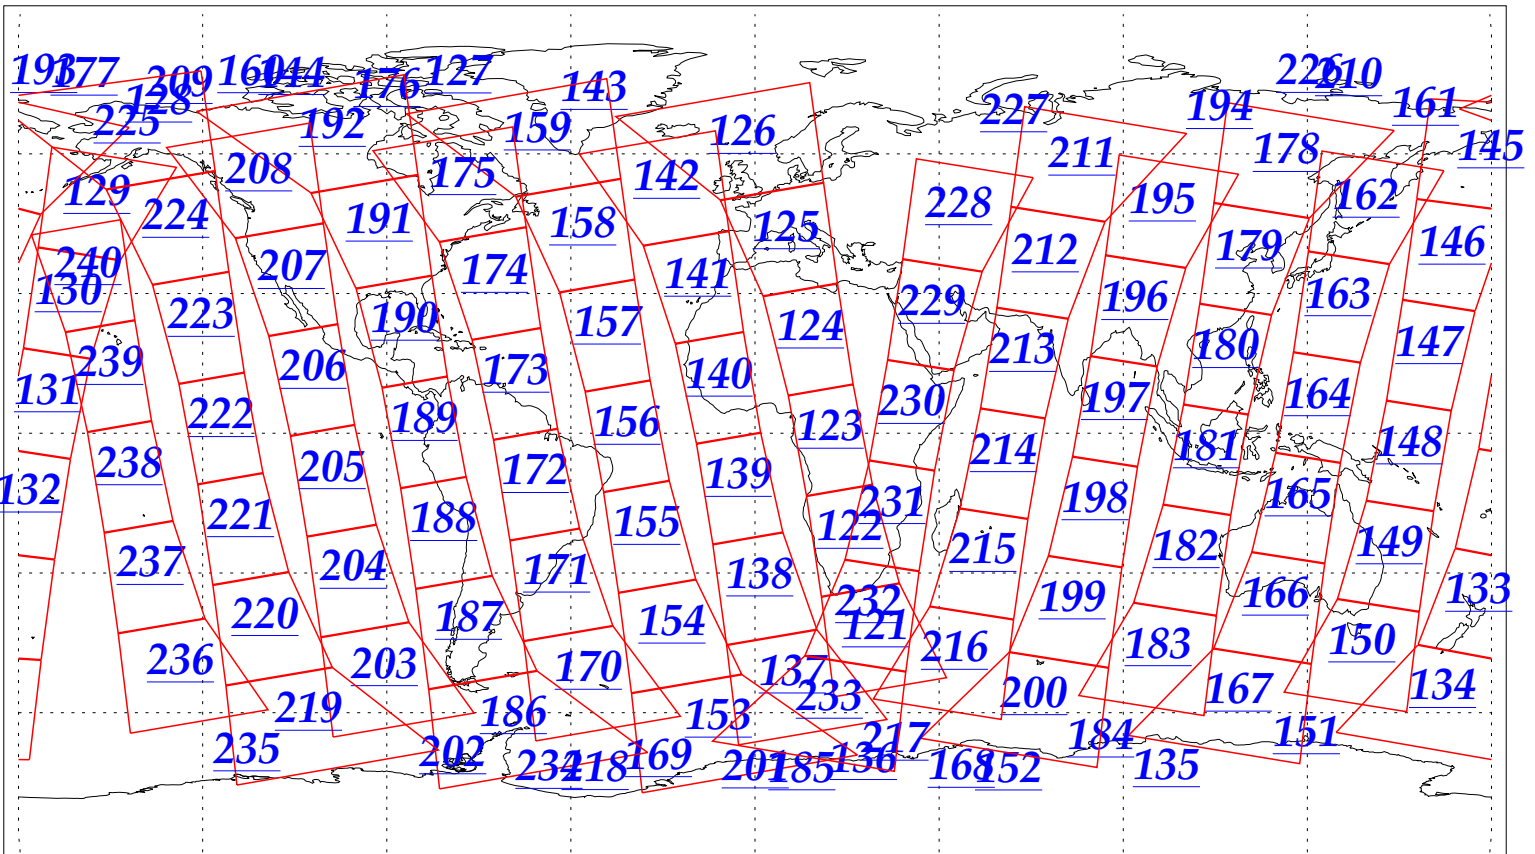

L1B Availability
AMSU Granules: 240
HSB Granules: 240
AIRS Granules: 240

26 Oct 2002
DoY 299
Aqua Day 175
Granules: 1 to 120

Granules: 121 to 240

Legend: AMSU Available, HSB Available, AIRS Available

L1B Availability
AMSU Granules: 240
HSB Granules: 240
AIRS Granules: 240

26 Oct 2002
DoY 299
Aqua Day 175

Ascending Granules

Descending Granules

Legend: AMSU Available, HSB Available, AIRS Available

L1B Availability
AMSU Granules: 240
HSB Granules: 240
AIRS Granules: 240

26 Oct 2002
DoY 299
Aqua Day 175

Northern Hemisphere Granules

Southern Hemisphere Granules

Legend: AMSU Available, HSB Available, **AIRS Available**