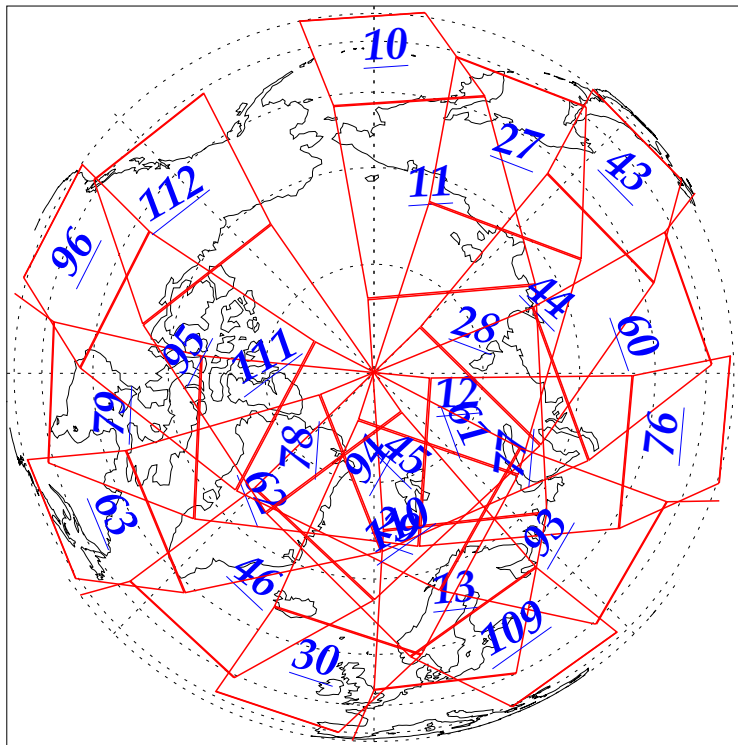

L1B Availability
AMSU Granules: 240
HSB Granules: 240
AIRS Granules: 240

26 Oct 2002
DoY 299
Aqua Day 175
Granules: 1 to 120

Granules: 121 to 240

Legend: AMSU Available, HSB Available, AIRS Available

L1B Availability
AMSU Granules: 240
HSB Granules: 240
AIRS Granules: 240

26 Oct 2002
DoY 299
Aqua Day 175

Ascending Granules

Descending Granules

Legend: AMSU Available, HSB Available, AIRS Available

L1B Availability
AMSU Granules: 240
HSB Granules: 240
AIRS Granules: 240

26 Oct 2002
DoY 299
Aqua Day 175

Northern Hemisphere Granules

Southern Hemisphere Granules

Legend: AMSU Available, HSB Available, **AIRS Available**