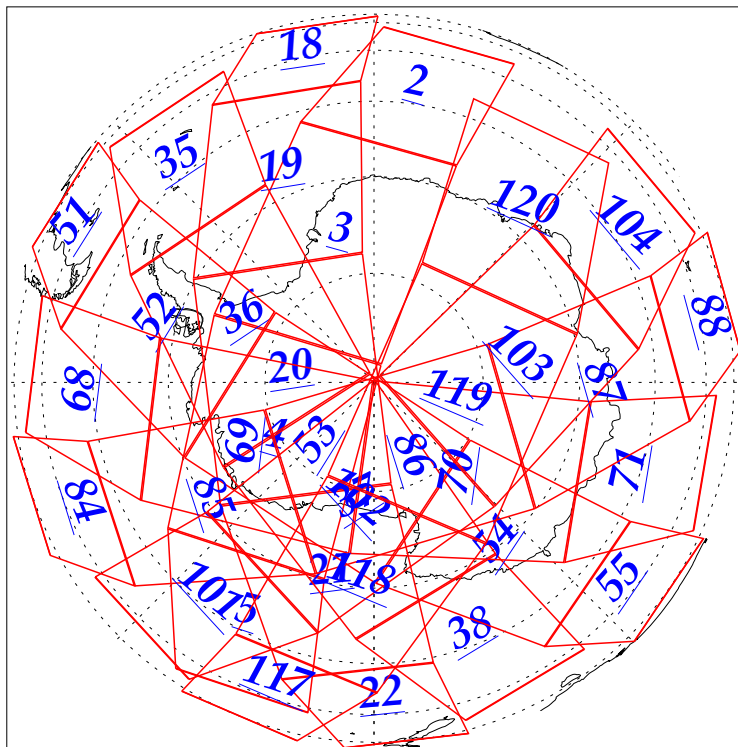

L1B Availability
AMSU Granules: 240
HSB Granules: 240
AIRS Granules: 240

26 Oct 2002
DoY 299
Aqua Day 175
Granules: 1 to 120

Granules: 121 to 240

Legend: AMSU Available, HSB Available, AIRS Available

L1B Availability
AMSU Granules: 240
HSB Granules: 240
AIRS Granules: 240

26 Oct 2002
DoY 299
Aqua Day 175

Ascending Granules

Descending Granules

Legend: AMSU Available, HSB Available, AIRS Available

L1B Availability
AMSU Granules: 240
HSB Granules: 240
AIRS Granules: 240

26 Oct 2002
DoY 299
Aqua Day 175

Northern Hemisphere Granules

Southern Hemisphere Granules

Legend: AMSU Available, HSB Available, **AIRS Available**