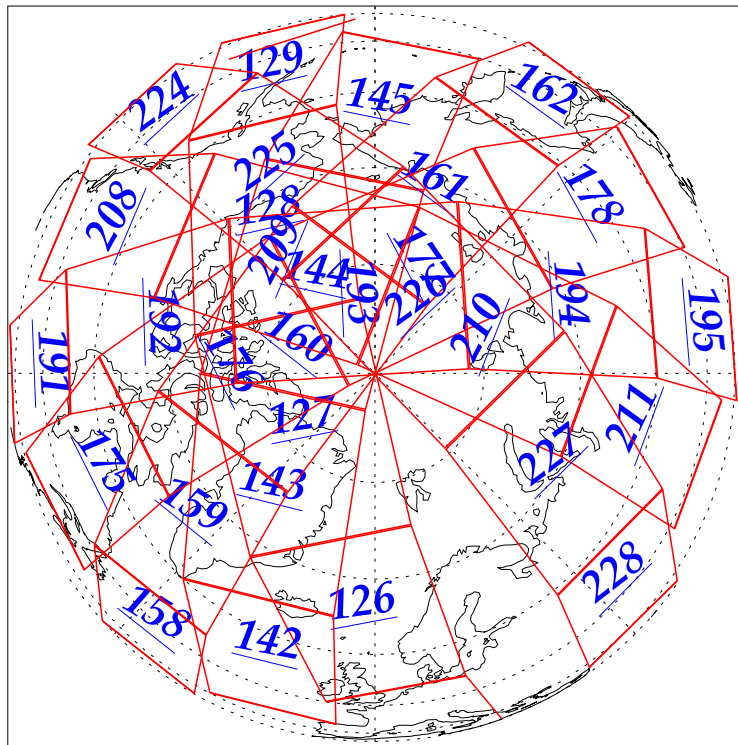

L1B Availability
AMSU Granules: 240
HSB Granules: 240
AIRS Granules: 240

26 Oct 2002
DoY 299
Aqua Day 175
Granules: 1 to 120

Granules: 121 to 240

Legend: AMSU Available, HSB Available, AIRS Available

L1B Availability
AMSU Granules: 240
HSB Granules: 240
AIRS Granules: 240

26 Oct 2002
DoY 299
Aqua Day 175

Ascending Granules

Descending Granules

Legend: AMSU Available, HSB Available, AIRS Available

L1B Availability
AMSU Granules: 240
HSB Granules: 240
AIRS Granules: 240

26 Oct 2002
DoY 299
Aqua Day 175

Northern Hemisphere Granules

Southern Hemisphere Granules

Legend: AMSU Available, HSB Available, **AIRS Available**