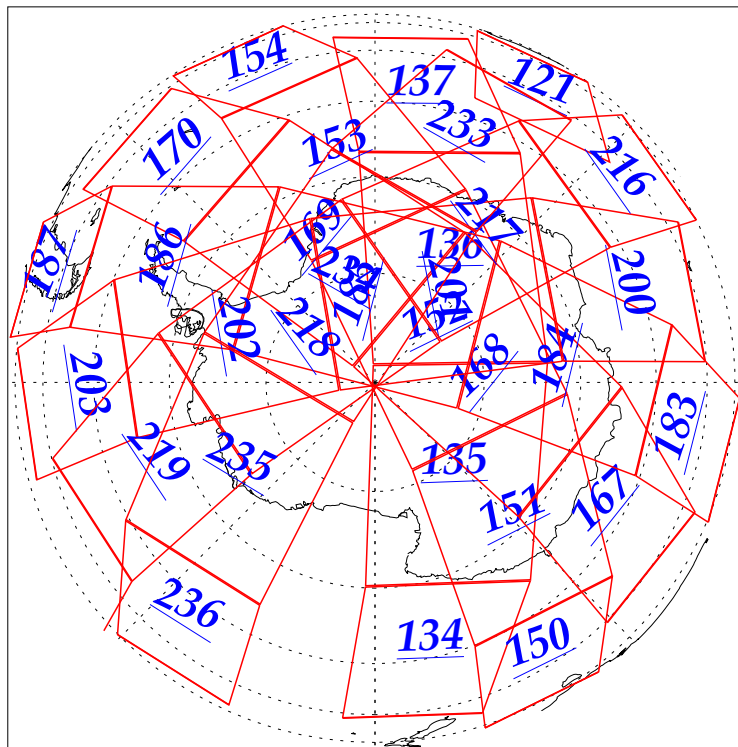

L1B Availability
AMSU Granules: 240
HSB Granules: 240
AIRS Granules: 240

26 Oct 2002
DoY 299
Aqua Day 175
Granules: 1 to 120

Granules: 121 to 240

Legend: AMSU Available, HSB Available, AIRS Available

L1B Availability
AMSU Granules: 240
HSB Granules: 240
AIRS Granules: 240

26 Oct 2002
DoY 299
Aqua Day 175

Ascending Granules

Descending Granules

Legend: AMSU Available, HSB Available, AIRS Available

L1B Availability
AMSU Granules: 240
HSB Granules: 240
AIRS Granules: 240

26 Oct 2002
DoY 299
Aqua Day 175

Northern Hemisphere Granules

Southern Hemisphere Granules

Legend: AMSU Available, HSB Available, **AIRS Available**