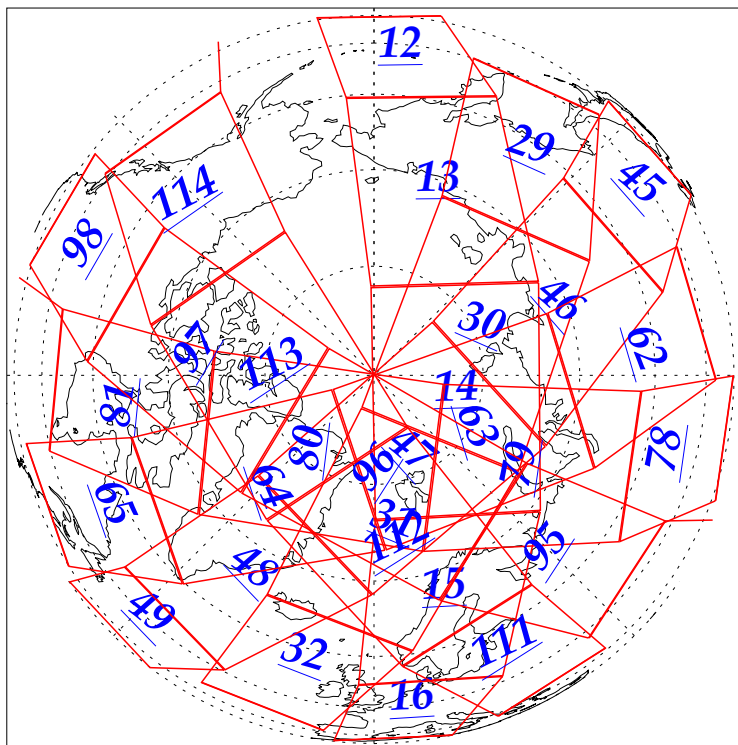

L1B Availability
AMSU Granules: 240
HSB Granules: 240
AIRS Granules: 240

24 Oct 2002
DoY 297
Aqua Day 173
Granules: 1 to 120

Granules: 121 to 240

Legend: AMSU Available, HSB Available, AIRS Available

L1B Availability
AMSU Granules: 240
HSB Granules: 240
AIRS Granules: 240

24 Oct 2002
DoY 297
Aqua Day 173

Ascending Granules

Descending Granules

Legend: AMSU Available, HSB Available, AIRS Available

L1B Availability
AMSU Granules: 240
HSB Granules: 240
AIRS Granules: 240

24 Oct 2002
DoY 297
Aqua Day 173

Northern Hemisphere Granules

Southern Hemisphere Granules

Legend: AMSU Available, HSB Available, **AIRS Available**