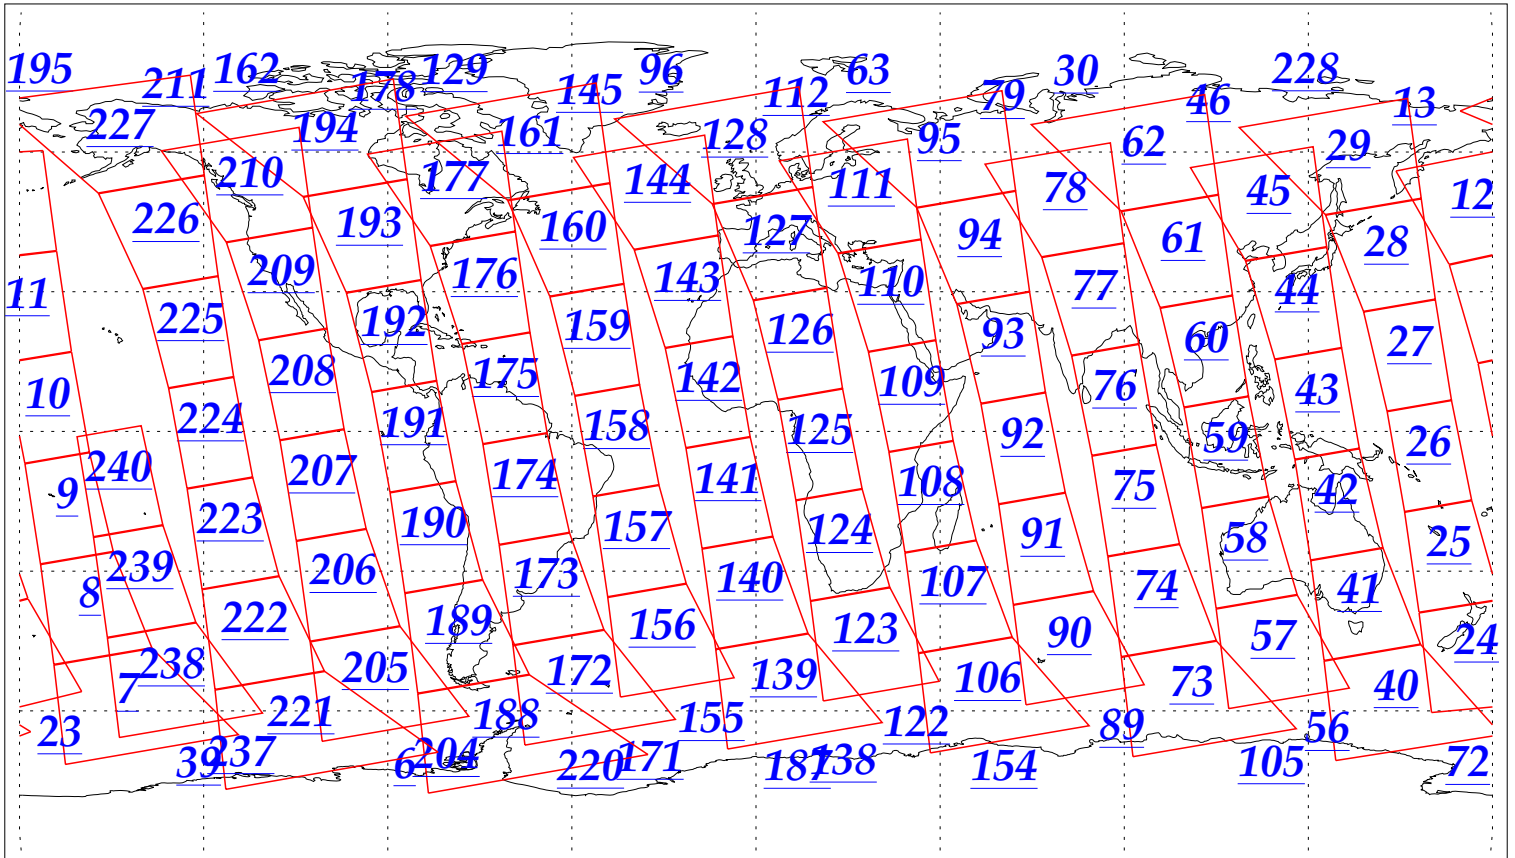

L1B Availability
AMSU Granules: 240
HSB Granules: 240
AIRS Granules: 240

24 Oct 2002
DoY 297
Aqua Day 173
Granules: 1 to 120

Granules: 121 to 240

Legend: AMSU Available, HSB Available, AIRS Available

L1B Availability
AMSU Granules: 240
HSB Granules: 240
AIRS Granules: 240

24 Oct 2002
DoY 297
Aqua Day 173

Ascending Granules

Descending Granules

Legend: AMSU Available, HSB Available, AIRS Available

L1B Availability
AMSU Granules: 240
HSB Granules: 240
AIRS Granules: 240

24 Oct 2002
DoY 297
Aqua Day 173

Northern Hemisphere Granules

Southern Hemisphere Granules

Legend: AMSU Available, HSB Available, **AIRS Available**