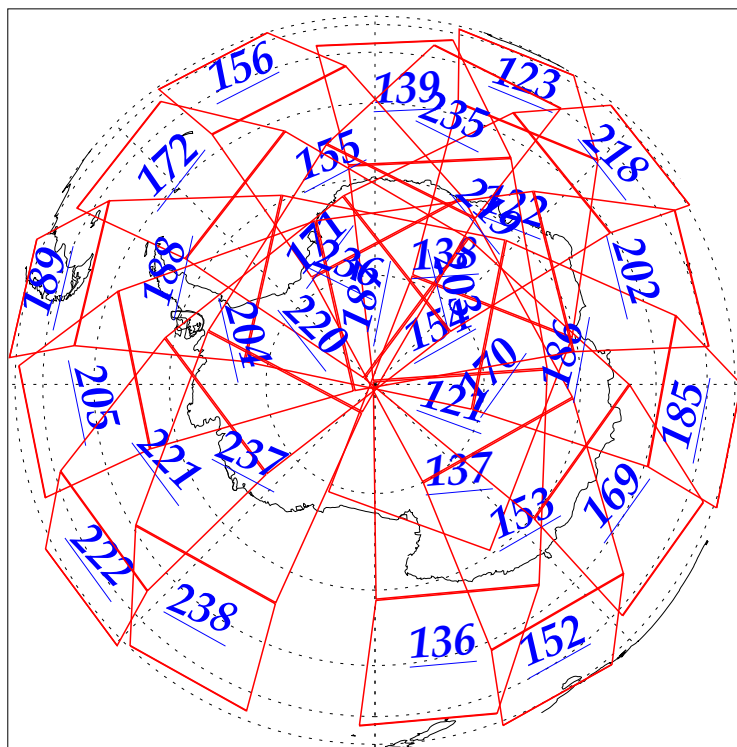

L1B Availability
AMSU Granules: 240
HSB Granules: 240
AIRS Granules: 240

24 Oct 2002
DoY 297
Aqua Day 173
Granules: 1 to 120

Granules: 121 to 240

Legend: AMSU Available, HSB Available, AIRS Available

L1B Availability
AMSU Granules: 240
HSB Granules: 240
AIRS Granules: 240

24 Oct 2002
DoY 297
Aqua Day 173

Ascending Granules

Descending Granules

Legend: AMSU Available, HSB Available, AIRS Available

L1B Availability
AMSU Granules: 240
HSB Granules: 240
AIRS Granules: 240

24 Oct 2002
DoY 297
Aqua Day 173

Northern Hemisphere Granules

Southern Hemisphere Granules

Legend: AMSU Available, HSB Available, **AIRS Available**