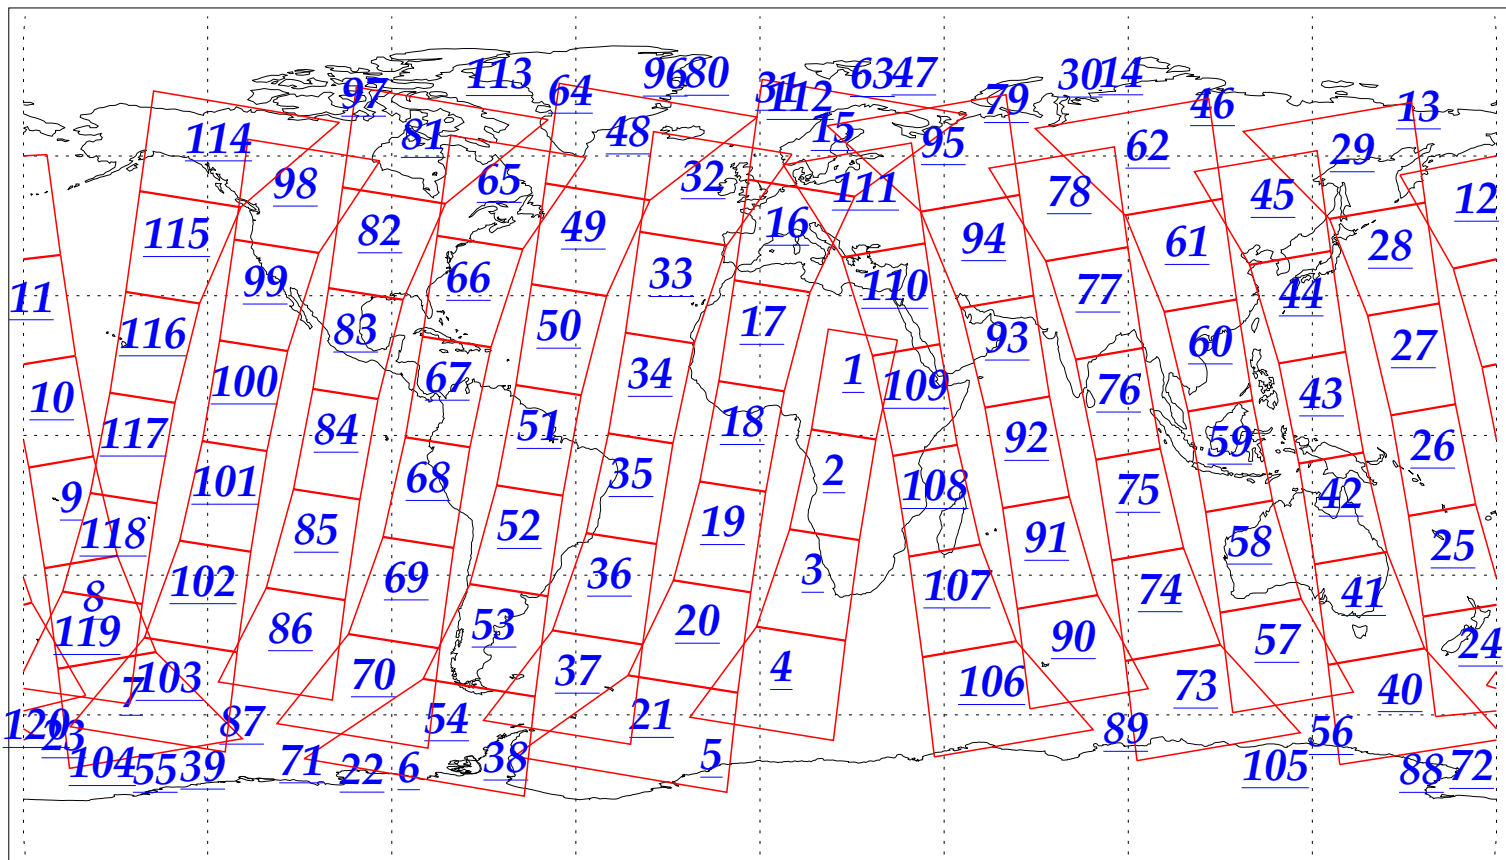

L1B Availability
AMSU Granules: 240
HSB Granules: 240
AIRS Granules: 240

24 Oct 2002
DoY 297
Aqua Day 173
Granules: 1 to 120

Granules: 121 to 240

Legend: AMSU Available, HSB Available, AIRS Available

L1B Availability
AMSU Granules: 240
HSB Granules: 240
AIRS Granules: 240

24 Oct 2002
DoY 297
Aqua Day 173

Ascending Granules

Descending Granules

Legend: AMSU Available, HSB Available, AIRS Available

L1B Availability
AMSU Granules: 240
HSB Granules: 240
AIRS Granules: 240

24 Oct 2002
DoY 297
Aqua Day 173

Northern Hemisphere Granules

Southern Hemisphere Granules

Legend: AMSU Available, HSB Available, **AIRS Available**