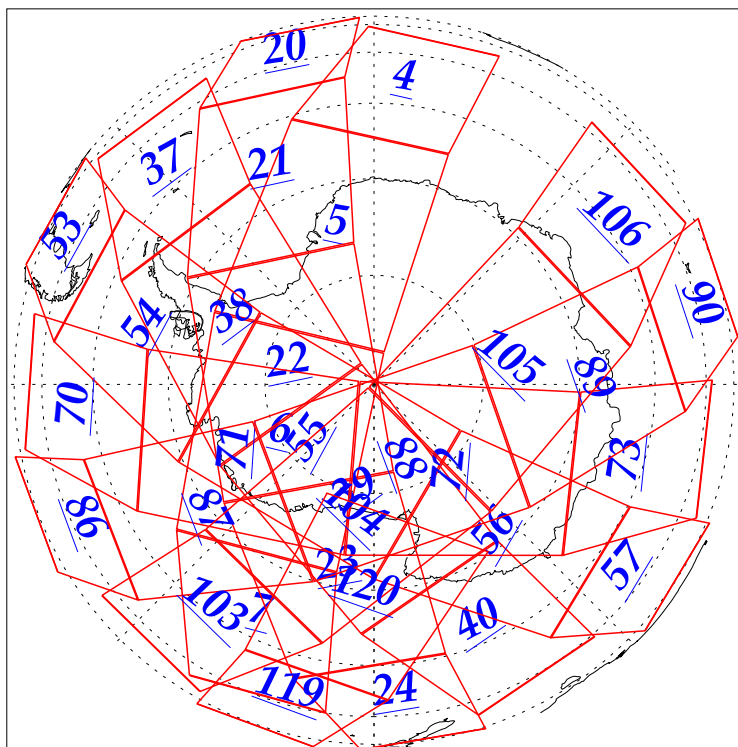

L1B Availability
AMSU Granules: 240
HSB Granules: 240
AIRS Granules: 240

24 Oct 2002
DoY 297
Aqua Day 173
Granules: 1 to 120

Granules: 121 to 240

Legend: AMSU Available, HSB Available, AIRS Available

L1B Availability
AMSU Granules: 240
HSB Granules: 240
AIRS Granules: 240

24 Oct 2002
DoY 297
Aqua Day 173

Ascending Granules

Descending Granules

Legend: AMSU Available, HSB Available, AIRS Available

L1B Availability
AMSU Granules: 240
HSB Granules: 240
AIRS Granules: 240

24 Oct 2002
DoY 297
Aqua Day 173

Northern Hemisphere Granules

Southern Hemisphere Granules

Legend: AMSU Available, HSB Available, **AIRS Available**