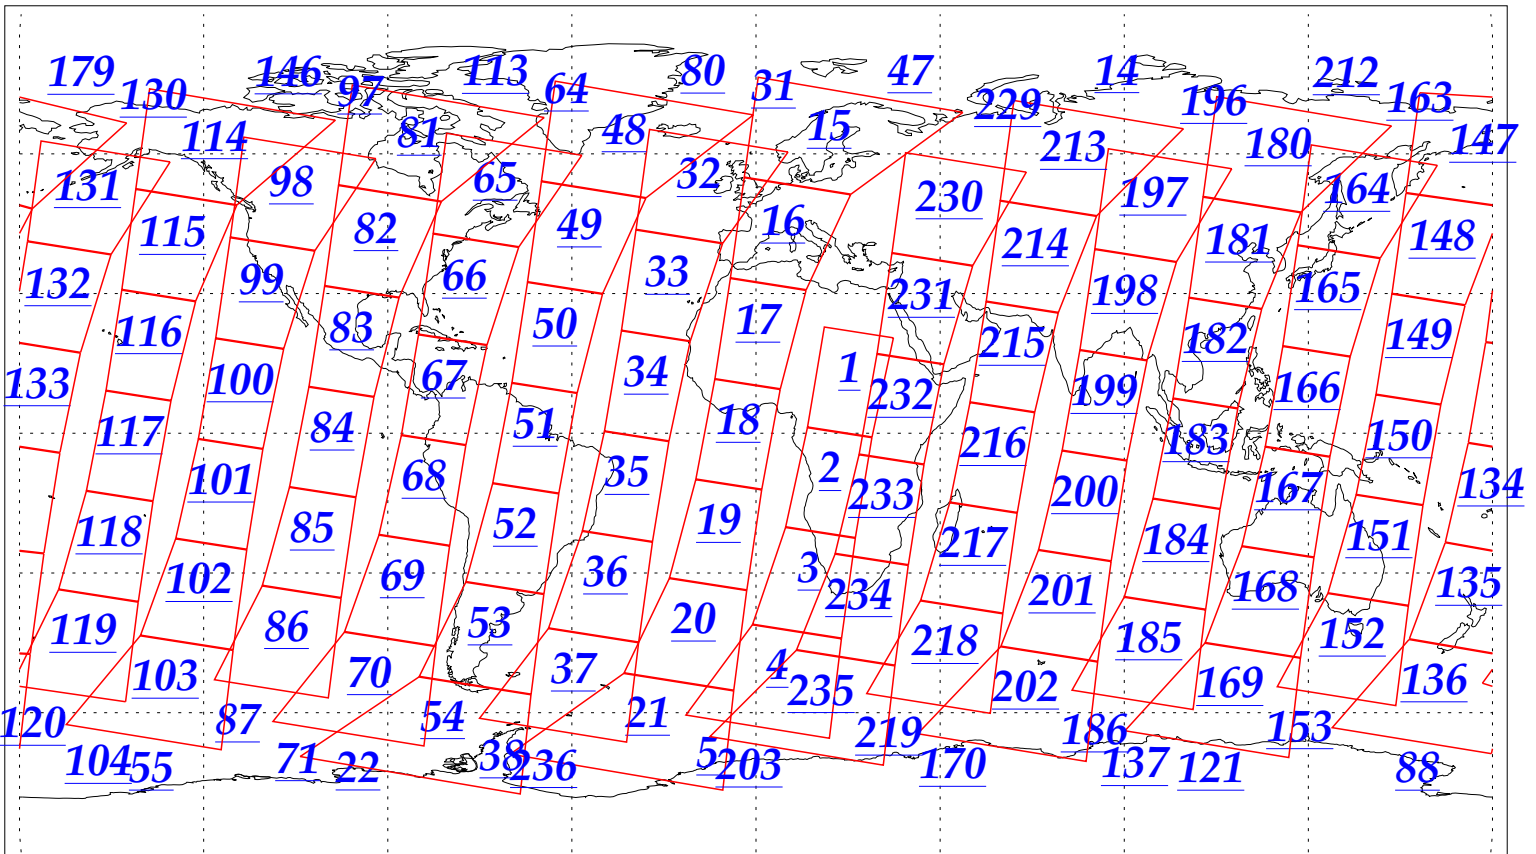

L1B Availability
AMSU Granules: 240
HSB Granules: 240
AIRS Granules: 240

24 Oct 2002
DoY 297
Aqua Day 173
Granules: 1 to 120

Granules: 121 to 240

Legend: AMSU Available, HSB Available, AIRS Available

L1B Availability
AMSU Granules: 240
HSB Granules: 240
AIRS Granules: 240

24 Oct 2002
DoY 297
Aqua Day 173

Ascending Granules

Descending Granules

Legend: AMSU Available, HSB Available, AIRS Available

L1B Availability
AMSU Granules: 240
HSB Granules: 240
AIRS Granules: 240

24 Oct 2002
DoY 297
Aqua Day 173

Northern Hemisphere Granules

Southern Hemisphere Granules

Legend: AMSU Available, HSB Available, **AIRS Available**