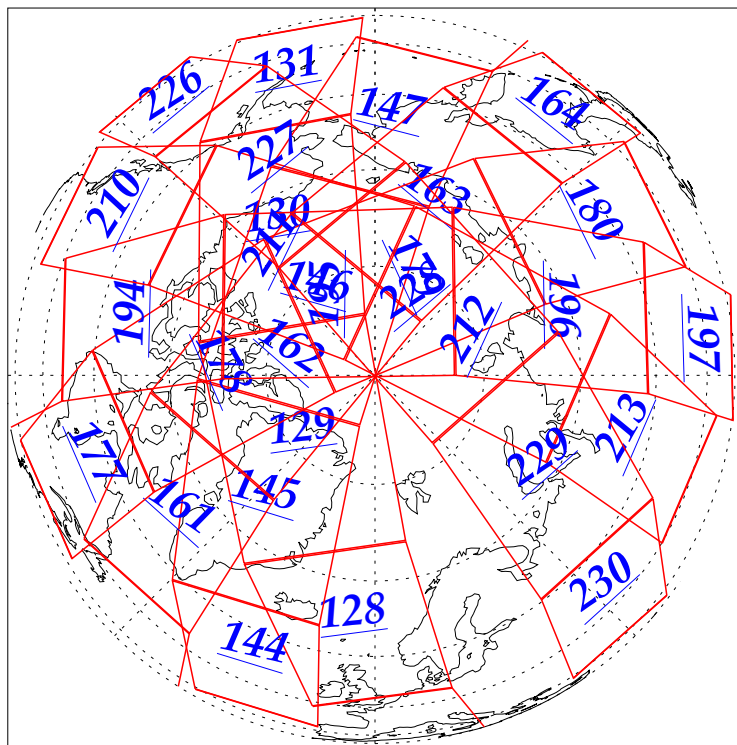

L1B Availability
AMSU Granules: 240
HSB Granules: 240
AIRS Granules: 240

24 Oct 2002
DoY 297
Aqua Day 173
Granules: 1 to 120

Granules: 121 to 240

Legend: AMSU Available, HSB Available, AIRS Available

L1B Availability
AMSU Granules: 240
HSB Granules: 240
AIRS Granules: 240

24 Oct 2002
DoY 297
Aqua Day 173

Ascending Granules

Descending Granules

Legend: AMSU Available, HSB Available, AIRS Available

L1B Availability
AMSU Granules: 240
HSB Granules: 240
AIRS Granules: 240

24 Oct 2002
DoY 297
Aqua Day 173

Northern Hemisphere Granules

Southern Hemisphere Granules

Legend: AMSU Available, HSB Available, **AIRS Available**