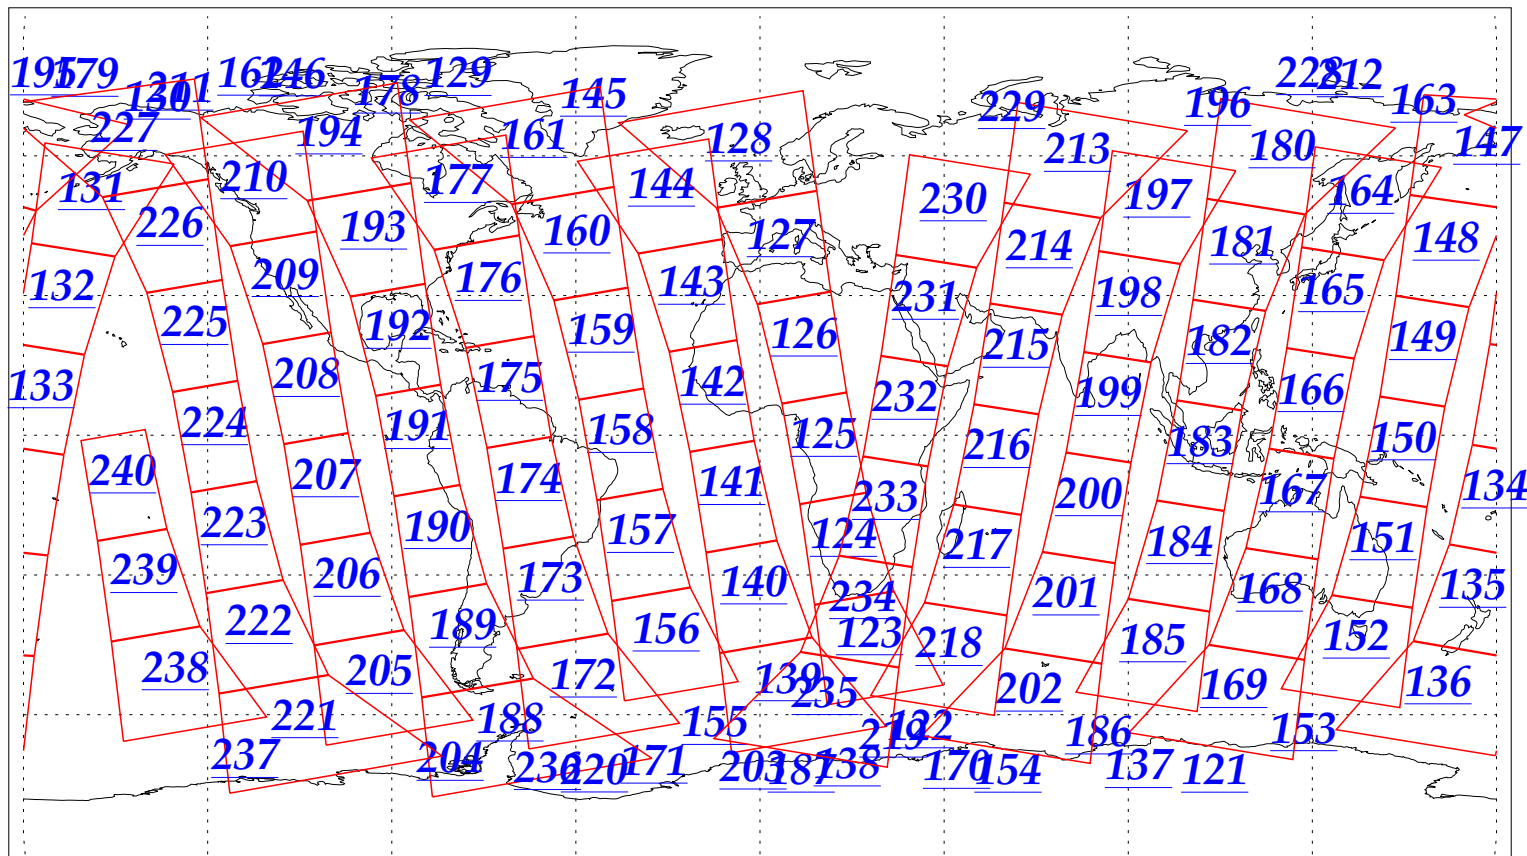

L1B Availability
AMSU Granules: 240
HSB Granules: 240
AIRS Granules: 240

24 Oct 2002
DoY 297
Aqua Day 173
Granules: 1 to 120

Granules: 121 to 240

Legend: AMSU Available, HSB Available, AIRS Available

L1B Availability
AMSU Granules: 240
HSB Granules: 240
AIRS Granules: 240

24 Oct 2002
DoY 297
Aqua Day 173

Ascending Granules

Descending Granules

Legend: AMSU Available, HSB Available, AIRS Available

L1B Availability
AMSU Granules: 240
HSB Granules: 240
AIRS Granules: 240

24 Oct 2002
DoY 297
Aqua Day 173

Northern Hemisphere Granules

Southern Hemisphere Granules

Legend: AMSU Available, HSB Available, **AIRS Available**