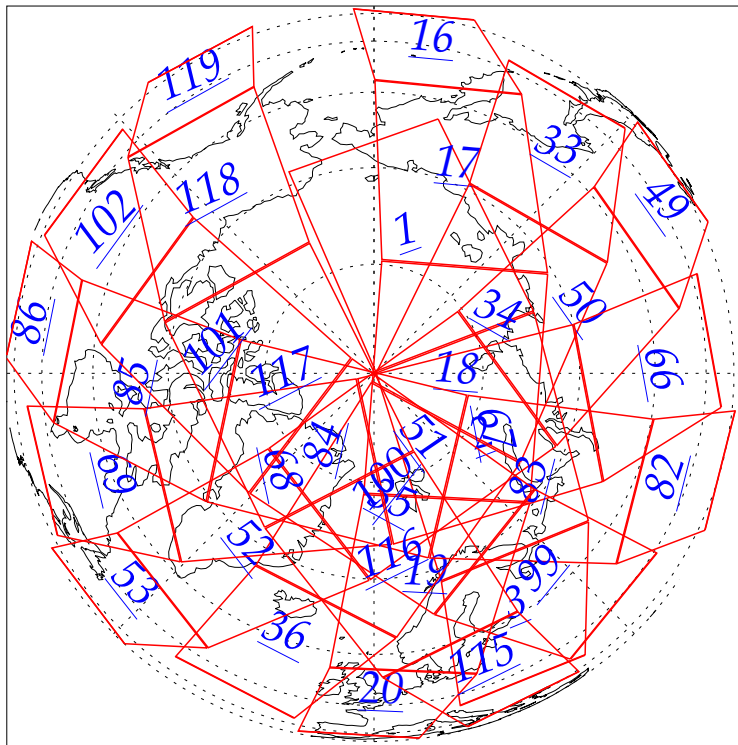

L1B Availability  
AMSU Granules: 240  
HSB Granules: 240  
AIRS Granules: 0

20 Oct 2002  
DoY 293  
Aqua Day 169  
Granules: 1 to 120

Granules: 121 to 240

Legend: AMSU Available, HSB Available, AIRS Available

L1B Availability  
AMSU Granules: 240  
HSB Granules: 240  
AIRS Granules: 0

20 Oct 2002  
DoY 293  
Aqua Day 169

Ascending Granules

Descending Granules

Legend: AMSU Available, HSB Available, AIRS Available

L1B Availability  
 AMSU Granules: 240  
 HSB Granules: 240  
 AIRS Granules: 0

20 Oct 2002  
 DoY 293  
 Aqua Day 169

Northern Hemisphere Granules

Southern Hemisphere Granules

Legend: AMSU Available, HSB Available, AIRS Available