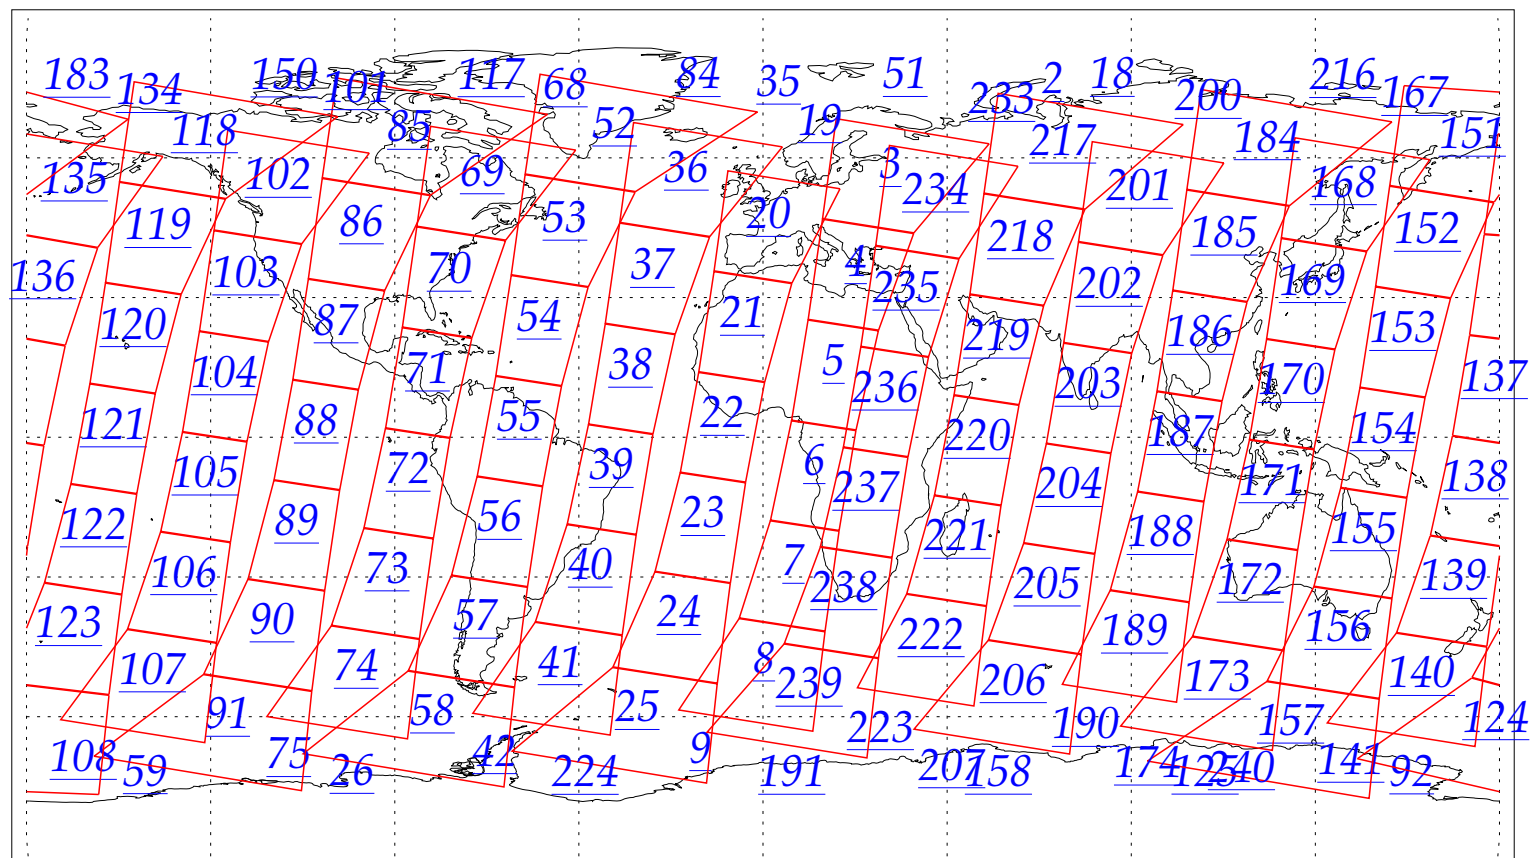

L1B Availability  
AMSU Granules: 240  
HSB Granules: 240  
AIRS Granules: 0

20 Oct 2002  
DoY 293  
Aqua Day 169  
Granules: 1 to 120

Granules: 121 to 240

Legend: AMSU Available, HSB Available, AIRS Available

L1B Availability  
AMSU Granules: 240  
HSB Granules: 240  
AIRS Granules: 0

20 Oct 2002  
DoY 293  
Aqua Day 169

Ascending Granules

Descending Granules

Legend: AMSU Available, HSB Available, AIRS Available

L1B Availability  
 AMSU Granules: 240  
 HSB Granules: 240  
 AIRS Granules: 0

20 Oct 2002  
 DoY 293  
 Aqua Day 169

Northern Hemisphere Granules

Southern Hemisphere Granules

Legend: AMSU Available, HSB Available, AIRS Available