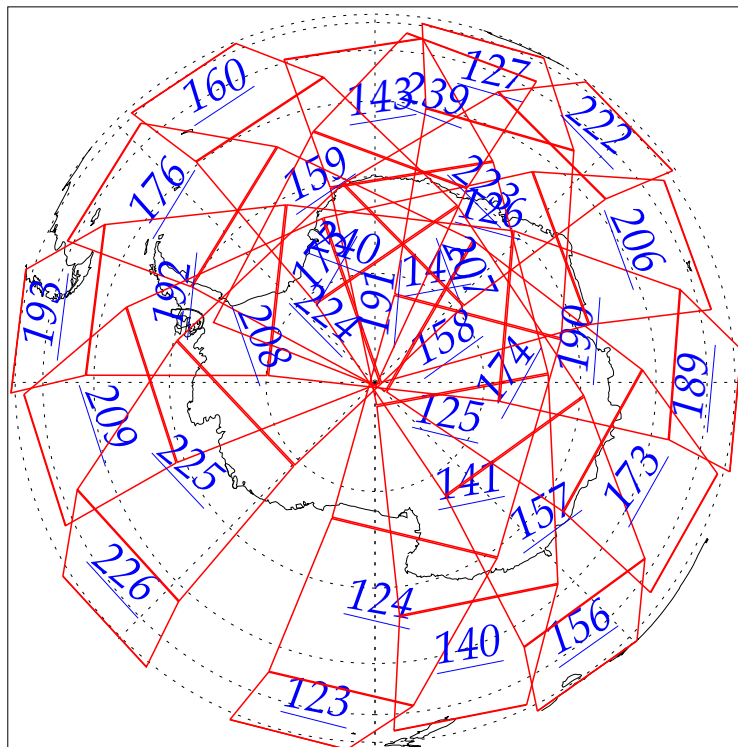

L1B Availability  
AMSU Granules: 240  
HSB Granules: 240  
AIRS Granules: 0

20 Oct 2002  
DoY 293  
Aqua Day 169  
Granules: 1 to 120

Granules: 121 to 240

Legend: AMSU Available, HSB Available, AIRS Available

L1B Availability  
AMSU Granules: 240  
HSB Granules: 240  
AIRS Granules: 0

20 Oct 2002  
DoY 293  
Aqua Day 169

Ascending Granules

Descending Granules

Legend: AMSU Available, HSB Available, AIRS Available

L1B Availability  
 AMSU Granules: 240  
 HSB Granules: 240  
 AIRS Granules: 0

20 Oct 2002  
 DoY 293  
 Aqua Day 169

Northern Hemisphere Granules

Southern Hemisphere Granules

Legend: AMSU Available, HSB Available, AIRS Available