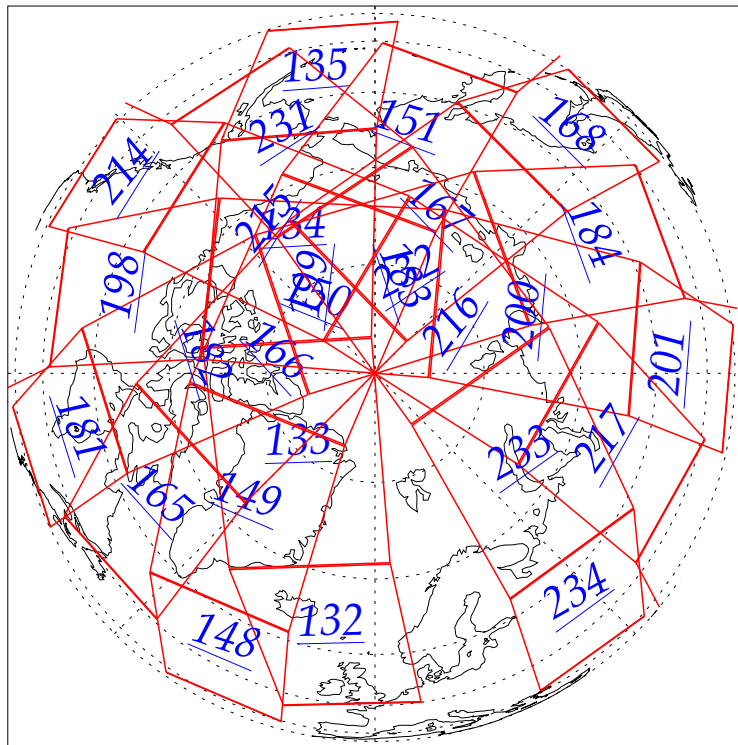

L1B Availability  
AMSU Granules: 240  
HSB Granules: 240  
AIRS Granules: 0

20 Oct 2002  
DoY 293  
Aqua Day 169  
Granules: 1 to 120

Granules: 121 to 240

Legend: AMSU Available, HSB Available, AIRS Available

L1B Availability  
AMSU Granules: 240  
HSB Granules: 240  
AIRS Granules: 0

20 Oct 2002  
DoY 293  
Aqua Day 169

Ascending Granules

Descending Granules

Legend: AMSU Available, HSB Available, AIRS Available

L1B Availability  
 AMSU Granules: 240  
 HSB Granules: 240  
 AIRS Granules: 0

20 Oct 2002  
 DoY 293  
 Aqua Day 169

Northern Hemisphere Granules

Southern Hemisphere Granules

Legend: AMSU Available, HSB Available, AIRS Available