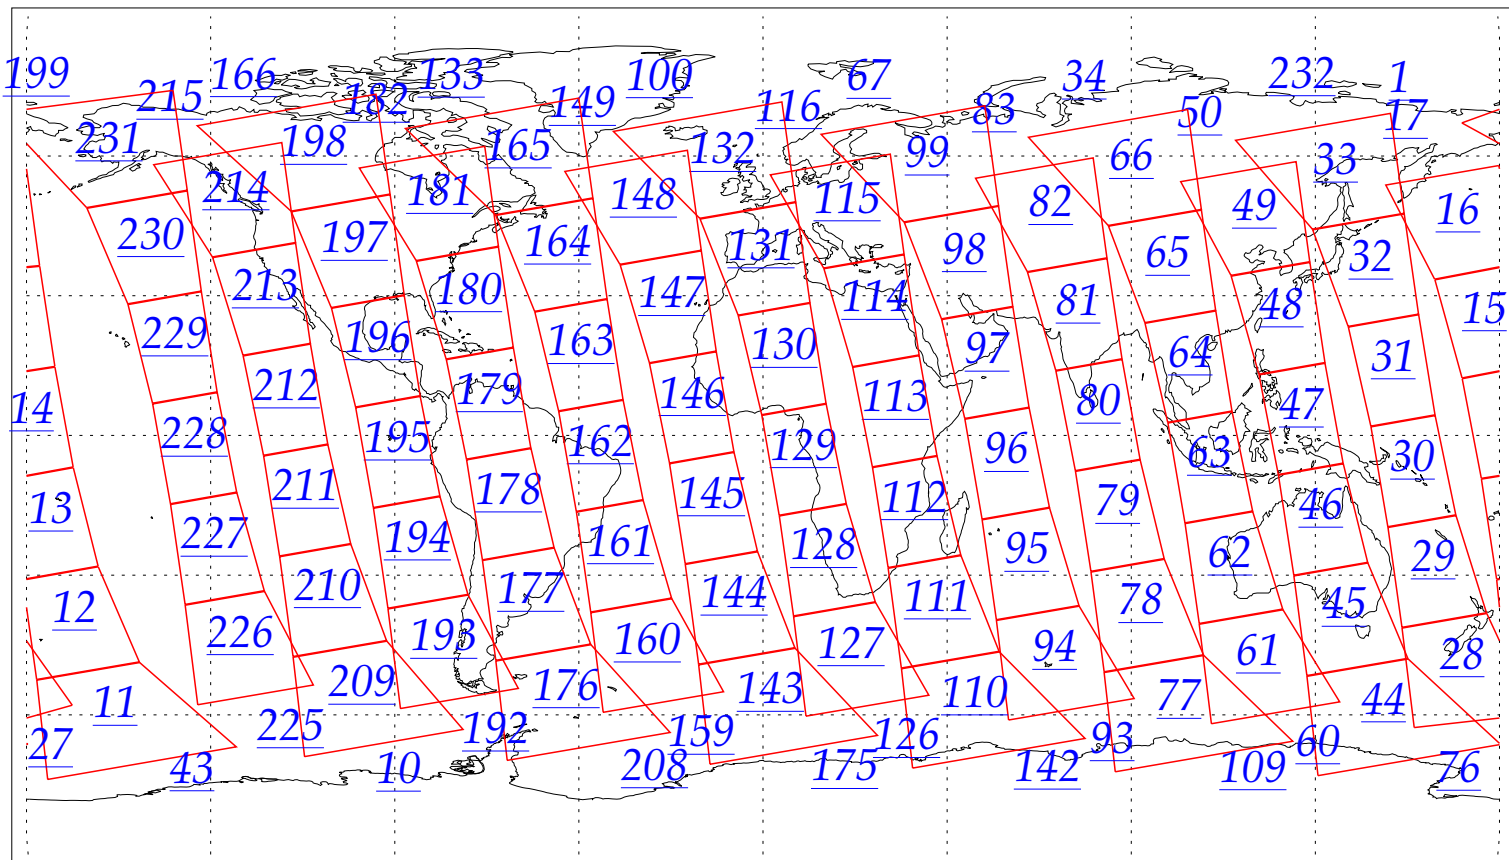

L1B Availability  
AMSU Granules: 240  
HSB Granules: 240  
AIRS Granules: 0

20 Oct 2002  
DoY 293  
Aqua Day 169  
Granules: 1 to 120

Granules: 121 to 240

Legend: AMSU Available, HSB Available, AIRS Available

L1B Availability  
AMSU Granules: 240  
HSB Granules: 240  
AIRS Granules: 0

20 Oct 2002  
DoY 293  
Aqua Day 169

Ascending Granules

Descending Granules

Legend: AMSU Available, HSB Available, AIRS Available

L1B Availability  
 AMSU Granules: 240  
 HSB Granules: 240  
 AIRS Granules: 0

20 Oct 2002  
 DoY 293  
 Aqua Day 169

Northern Hemisphere Granules

Southern Hemisphere Granules

Legend: AMSU Available, HSB Available, AIRS Available