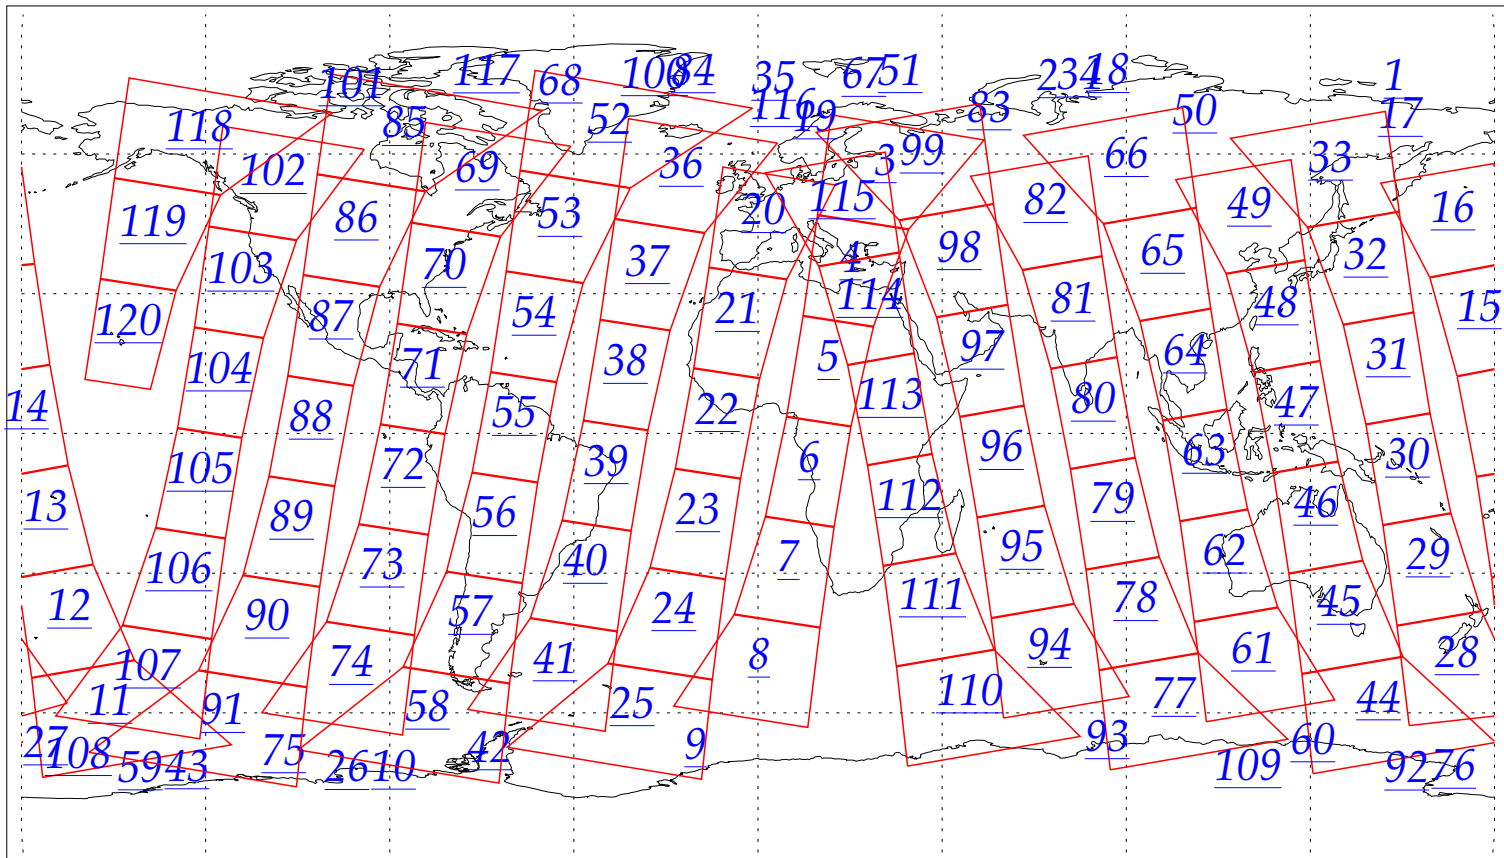

L1B Availability  
AMSU Granules: 240  
HSB Granules: 240  
AIRS Granules: 0

20 Oct 2002  
DoY 293  
Aqua Day 169  
Granules: 1 to 120

Granules: 121 to 240

Legend: AMSU Available, HSB Available, AIRS Available

L1B Availability  
AMSU Granules: 240  
HSB Granules: 240  
AIRS Granules: 0

20 Oct 2002  
DoY 293  
Aqua Day 169

Ascending Granules

Descending Granules

Legend: AMSU Available, HSB Available, AIRS Available

L1B Availability  
 AMSU Granules: 240  
 HSB Granules: 240  
 AIRS Granules: 0

20 Oct 2002  
 DoY 293  
 Aqua Day 169

Northern Hemisphere Granules

Southern Hemisphere Granules

Legend: AMSU Available, HSB Available, AIRS Available