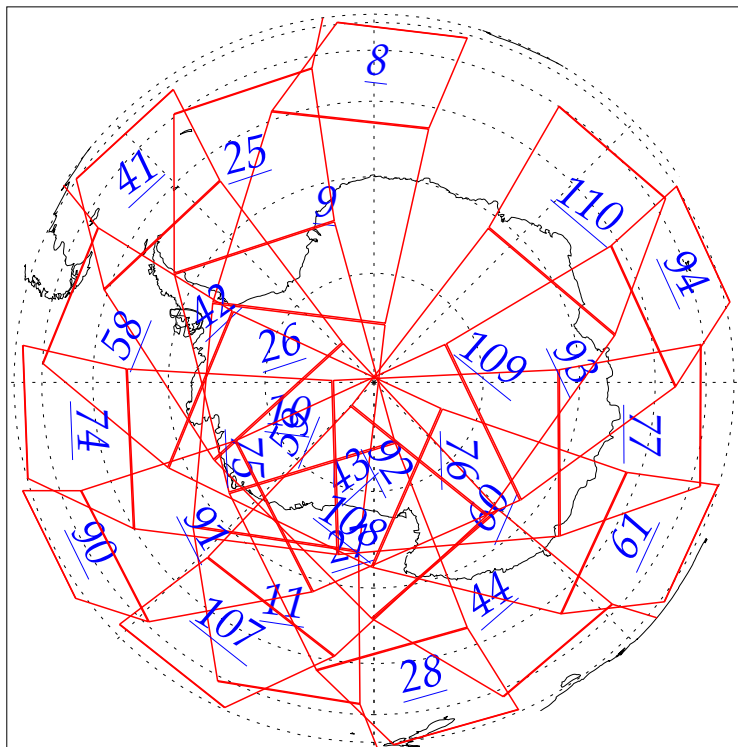

L1B Availability  
AMSU Granules: 240  
HSB Granules: 240  
AIRS Granules: 0

20 Oct 2002  
DoY 293  
Aqua Day 169  
Granules: 1 to 120

Granules: 121 to 240

Legend: AMSU Available, HSB Available, AIRS Available

L1B Availability  
AMSU Granules: 240  
HSB Granules: 240  
AIRS Granules: 0

20 Oct 2002  
DoY 293  
Aqua Day 169

Ascending Granules

Descending Granules

Legend: AMSU Available, HSB Available, AIRS Available

L1B Availability  
 AMSU Granules: 240  
 HSB Granules: 240  
 AIRS Granules: 0

20 Oct 2002  
 DoY 293  
 Aqua Day 169

Northern Hemisphere Granules

Southern Hemisphere Granules

Legend: AMSU Available, HSB Available, AIRS Available