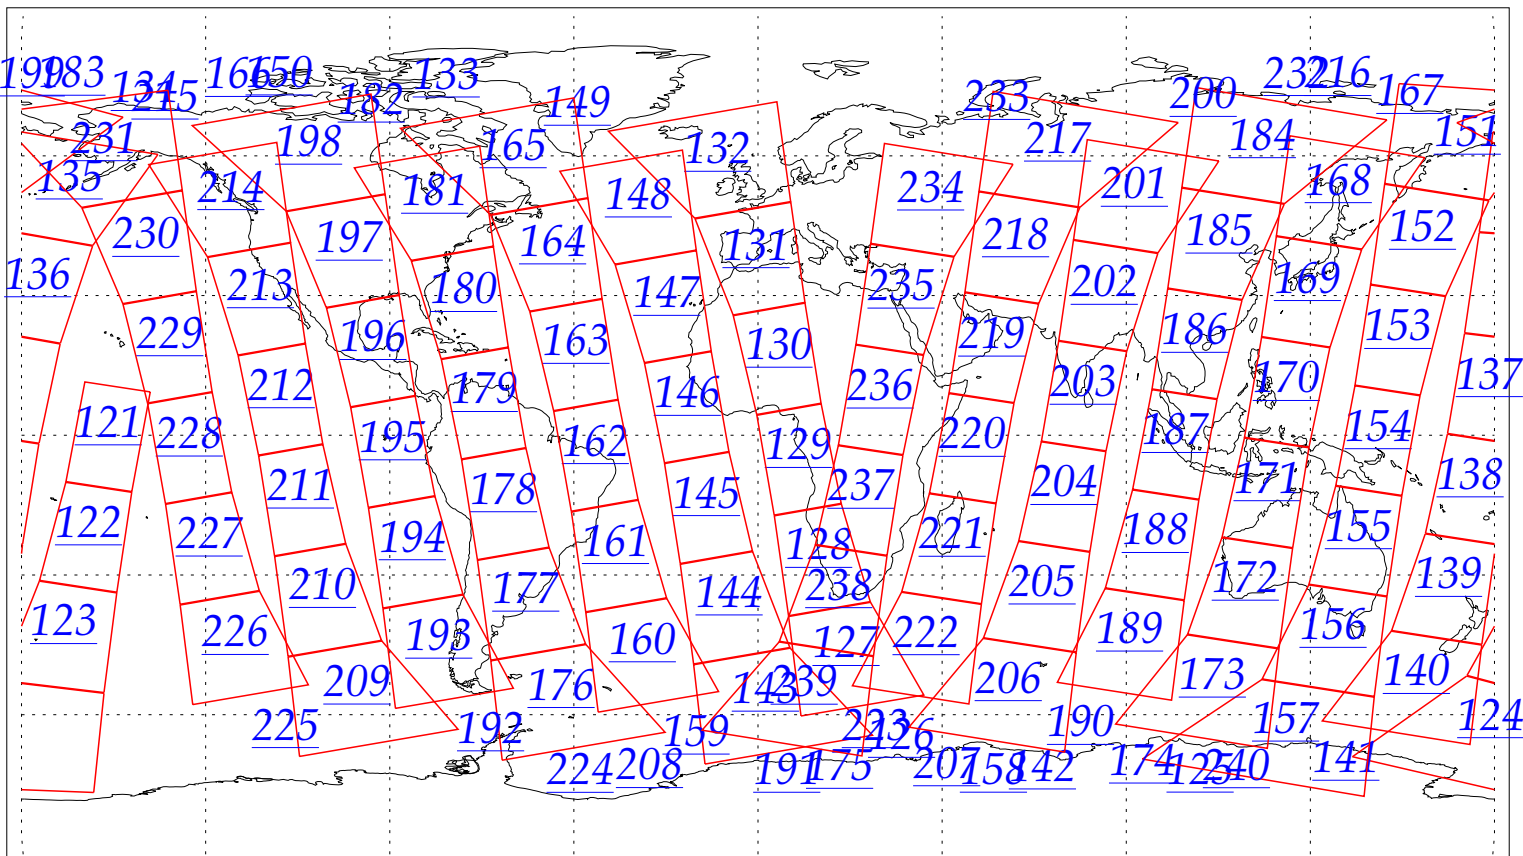

L1B Availability  
AMSU Granules: 240  
HSB Granules: 240  
AIRS Granules: 0

20 Oct 2002  
DoY 293  
Aqua Day 169  
Granules: 1 to 120

Granules: 121 to 240

Legend: AMSU Available, HSB Available, AIRS Available

L1B Availability  
AMSU Granules: 240  
HSB Granules: 240  
AIRS Granules: 0

20 Oct 2002  
DoY 293  
Aqua Day 169

Ascending Granules

Descending Granules

Legend: AMSU Available, HSB Available, AIRS Available

L1B Availability  
 AMSU Granules: 240  
 HSB Granules: 240  
 AIRS Granules: 0

20 Oct 2002  
 DoY 293  
 Aqua Day 169

Northern Hemisphere Granules

Southern Hemisphere Granules

Legend: AMSU Available, HSB Available, AIRS Available