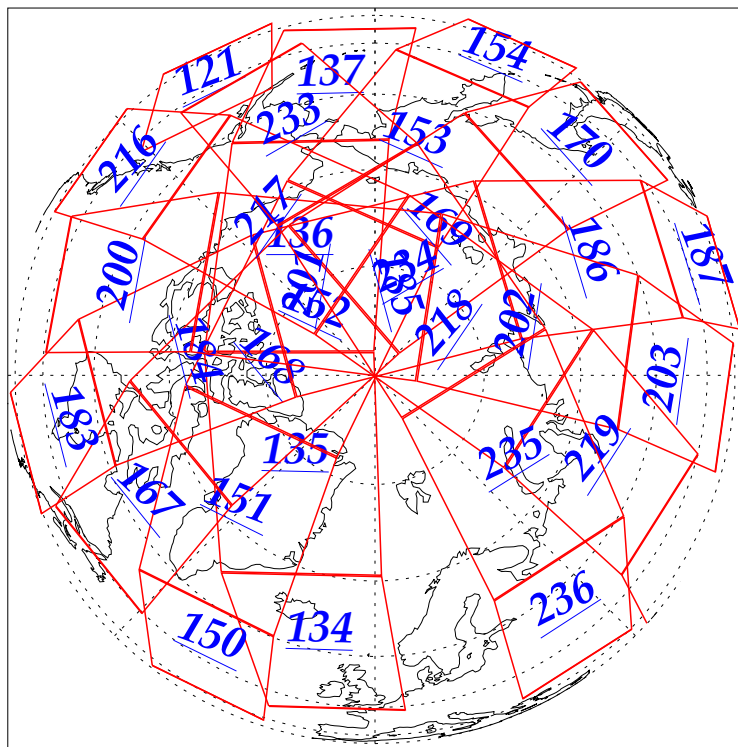

L1B Availability
AMSU Granules: 240
HSB Granules: 240
AIRS Granules: 240

18 Oct 2002
DoY 291
Aqua Day 167
Granules: 1 to 120

Granules: 121 to 240

Legend: AMSU Available, HSB Available, AIRS Available

L1B Availability
AMSU Granules: 240
HSB Granules: 240
AIRS Granules: 240

18 Oct 2002
DoY 291
Aqua Day 167

Ascending Granules

Descending Granules

Legend: AMSU Available, HSB Available, AIRS Available

L1B Availability
AMSU Granules: 240
HSB Granules: 240
AIRS Granules: 240

18 Oct 2002
DoY 291
Aqua Day 167

Northern Hemisphere Granules

Southern Hemisphere Granules

Legend: AMSU Available, HSB Available, **AIRS Available**