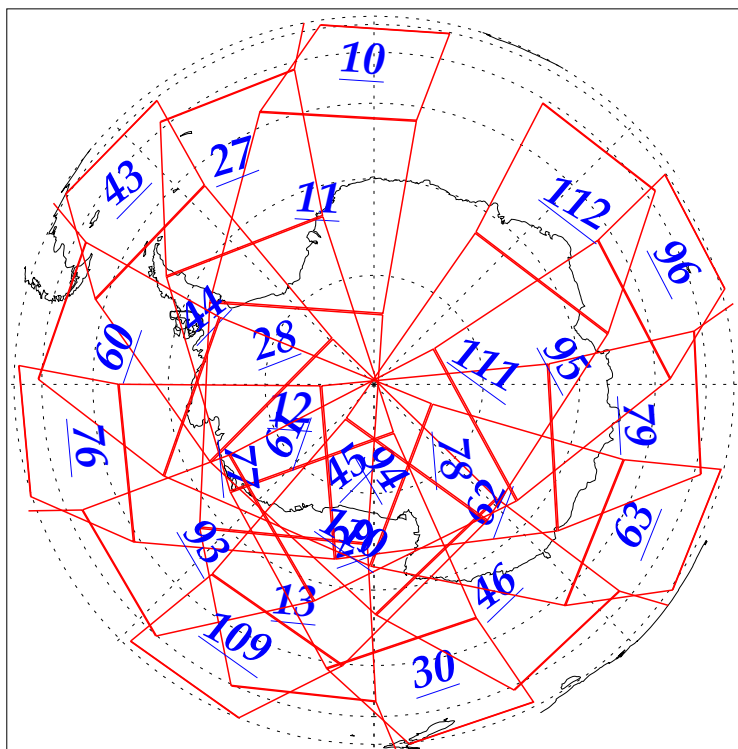

L1B Availability
AMSU Granules: 240
HSB Granules: 240
AIRS Granules: 240

18 Oct 2002
DoY 291
Aqua Day 167
Granules: 1 to 120

Granules: 121 to 240

Legend: AMSU Available, HSB Available, AIRS Available

L1B Availability
AMSU Granules: 240
HSB Granules: 240
AIRS Granules: 240

18 Oct 2002
DoY 291
Aqua Day 167

Ascending Granules

Descending Granules

Legend: AMSU Available, HSB Available, AIRS Available

L1B Availability
AMSU Granules: 240
HSB Granules: 240
AIRS Granules: 240

18 Oct 2002
DoY 291
Aqua Day 167

Northern Hemisphere Granules

Southern Hemisphere Granules

Legend: AMSU Available, HSB Available, **AIRS Available**