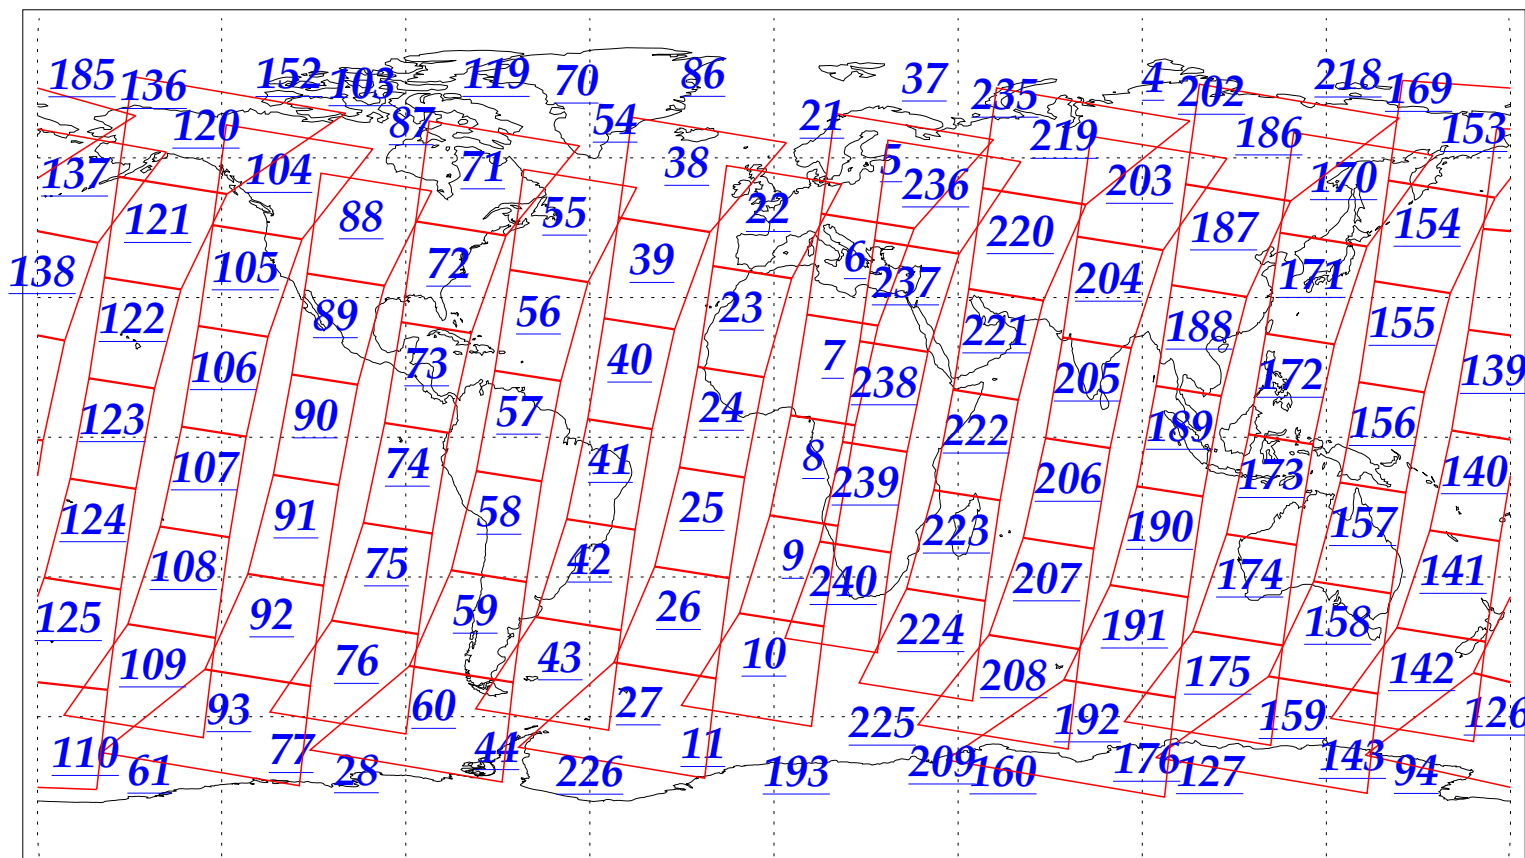

L1B Availability
AMSU Granules: 240
HSB Granules: 240
AIRS Granules: 240

18 Oct 2002
DoY 291
Aqua Day 167
Granules: 1 to 120

Granules: 121 to 240

Legend: AMSU Available, HSB Available, AIRS Available

L1B Availability
AMSU Granules: 240
HSB Granules: 240
AIRS Granules: 240

18 Oct 2002
DoY 291
Aqua Day 167

Ascending Granules

Descending Granules

Legend: AMSU Available, HSB Available, AIRS Available

L1B Availability
AMSU Granules: 240
HSB Granules: 240
AIRS Granules: 240

18 Oct 2002
DoY 291
Aqua Day 167

Northern Hemisphere Granules

Southern Hemisphere Granules

Legend: AMSU Available, HSB Available, **AIRS Available**