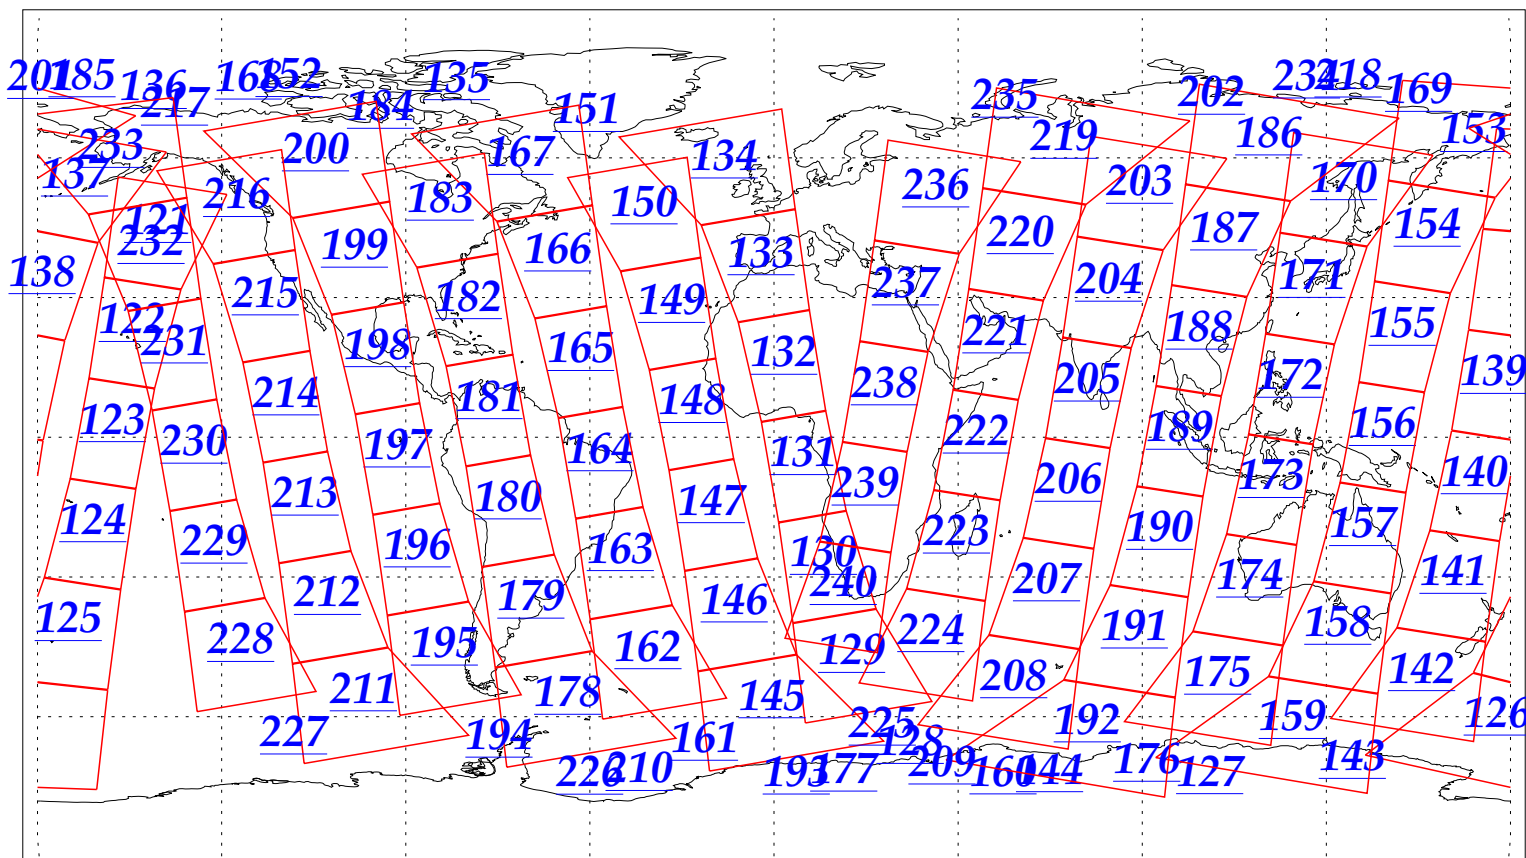

L1B Availability
AMSU Granules: 240
HSB Granules: 240
AIRS Granules: 240

18 Oct 2002
DoY 291
Aqua Day 167
Granules: 1 to 120

Granules: 121 to 240

Legend: AMSU Available, HSB Available, AIRS Available

L1B Availability
AMSU Granules: 240
HSB Granules: 240
AIRS Granules: 240

18 Oct 2002
DoY 291
Aqua Day 167

Ascending Granules

Descending Granules

Legend: AMSU Available, HSB Available, AIRS Available

L1B Availability
AMSU Granules: 240
HSB Granules: 240
AIRS Granules: 240

18 Oct 2002
DoY 291
Aqua Day 167

Northern Hemisphere Granules

Southern Hemisphere Granules

Legend: AMSU Available, HSB Available, **AIRS Available**