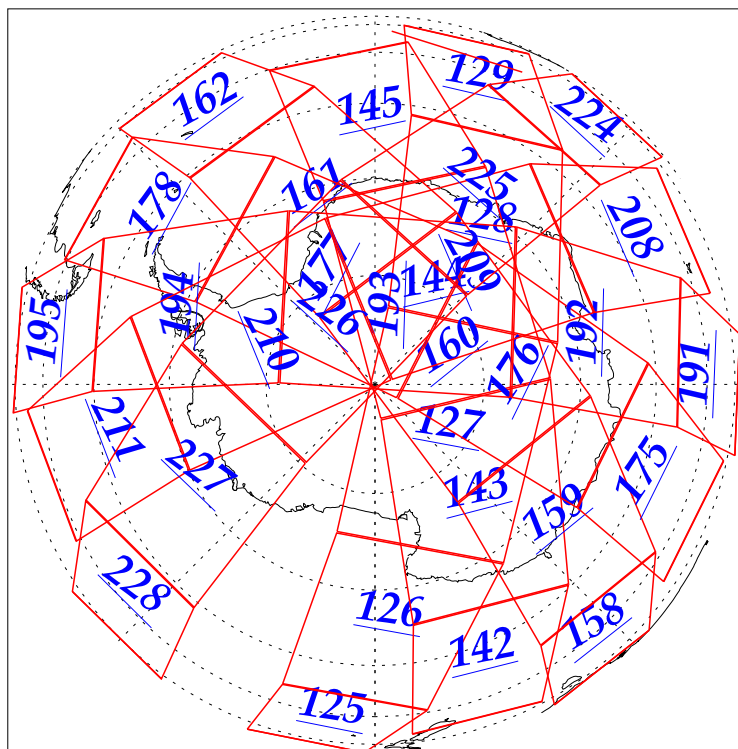

L1B Availability
AMSU Granules: 240
HSB Granules: 240
AIRS Granules: 240

18 Oct 2002
DoY 291
Aqua Day 167
Granules: 1 to 120

Granules: 121 to 240

Legend: AMSU Available, HSB Available, AIRS Available

L1B Availability
AMSU Granules: 240
HSB Granules: 240
AIRS Granules: 240

18 Oct 2002
DoY 291
Aqua Day 167

Ascending Granules

Descending Granules

Legend: AMSU Available, HSB Available, AIRS Available

L1B Availability
AMSU Granules: 240
HSB Granules: 240
AIRS Granules: 240

18 Oct 2002
DoY 291
Aqua Day 167

Northern Hemisphere Granules

Southern Hemisphere Granules

Legend: AMSU Available, HSB Available, **AIRS Available**