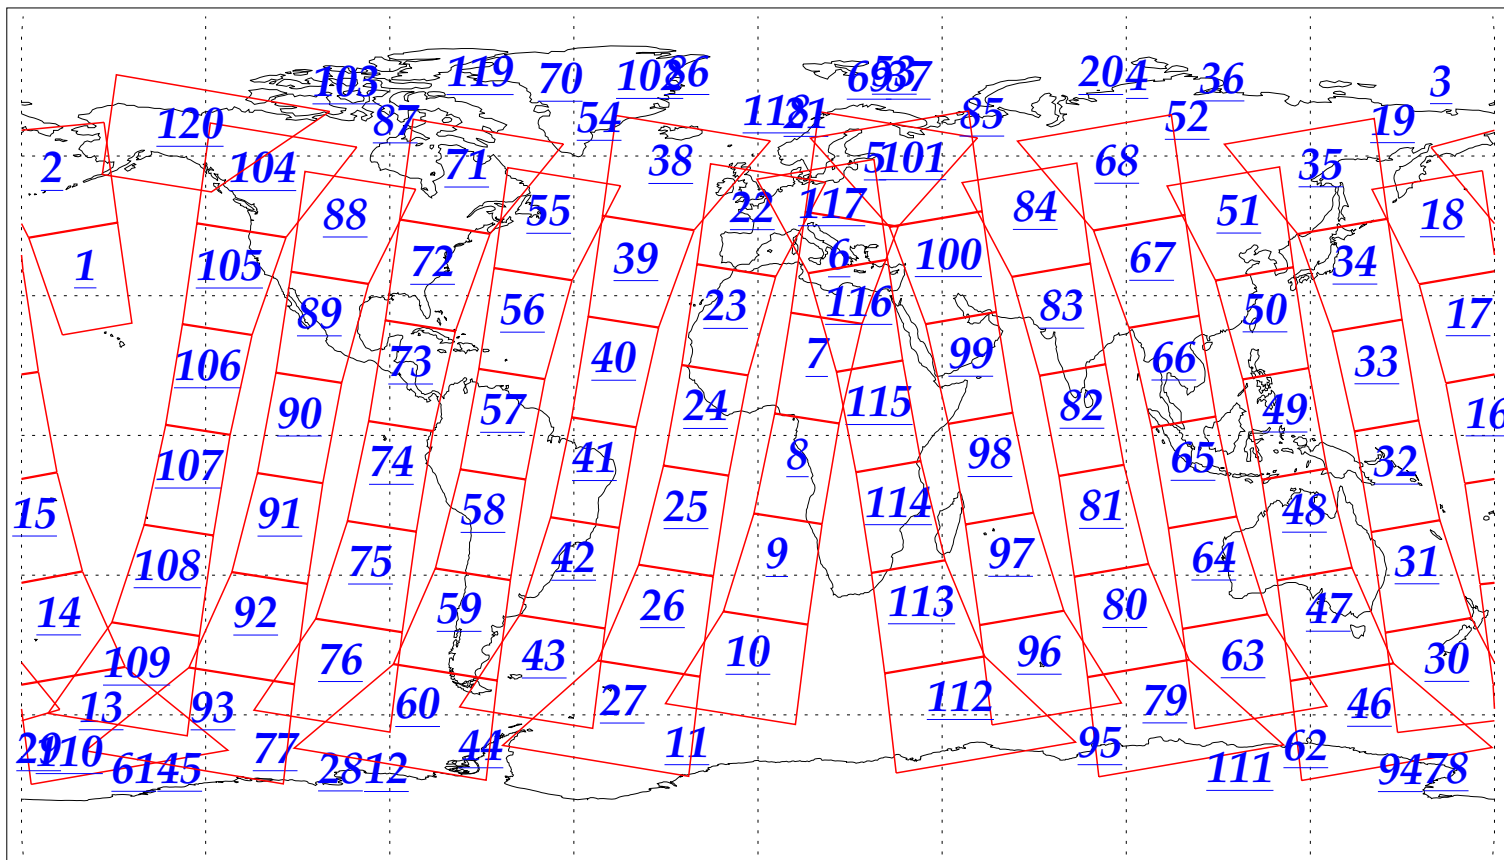

L1B Availability
AMSU Granules: 240
HSB Granules: 240
AIRS Granules: 240

18 Oct 2002
DoY 291
Aqua Day 167
Granules: 1 to 120

Granules: 121 to 240

Legend: AMSU Available, HSB Available, AIRS Available

L1B Availability
AMSU Granules: 240
HSB Granules: 240
AIRS Granules: 240

18 Oct 2002
DoY 291
Aqua Day 167

Ascending Granules

Descending Granules

Legend: AMSU Available, HSB Available, AIRS Available

L1B Availability
AMSU Granules: 240
HSB Granules: 240
AIRS Granules: 240

18 Oct 2002
DoY 291
Aqua Day 167

Northern Hemisphere Granules

Southern Hemisphere Granules

Legend: AMSU Available, HSB Available, **AIRS Available**