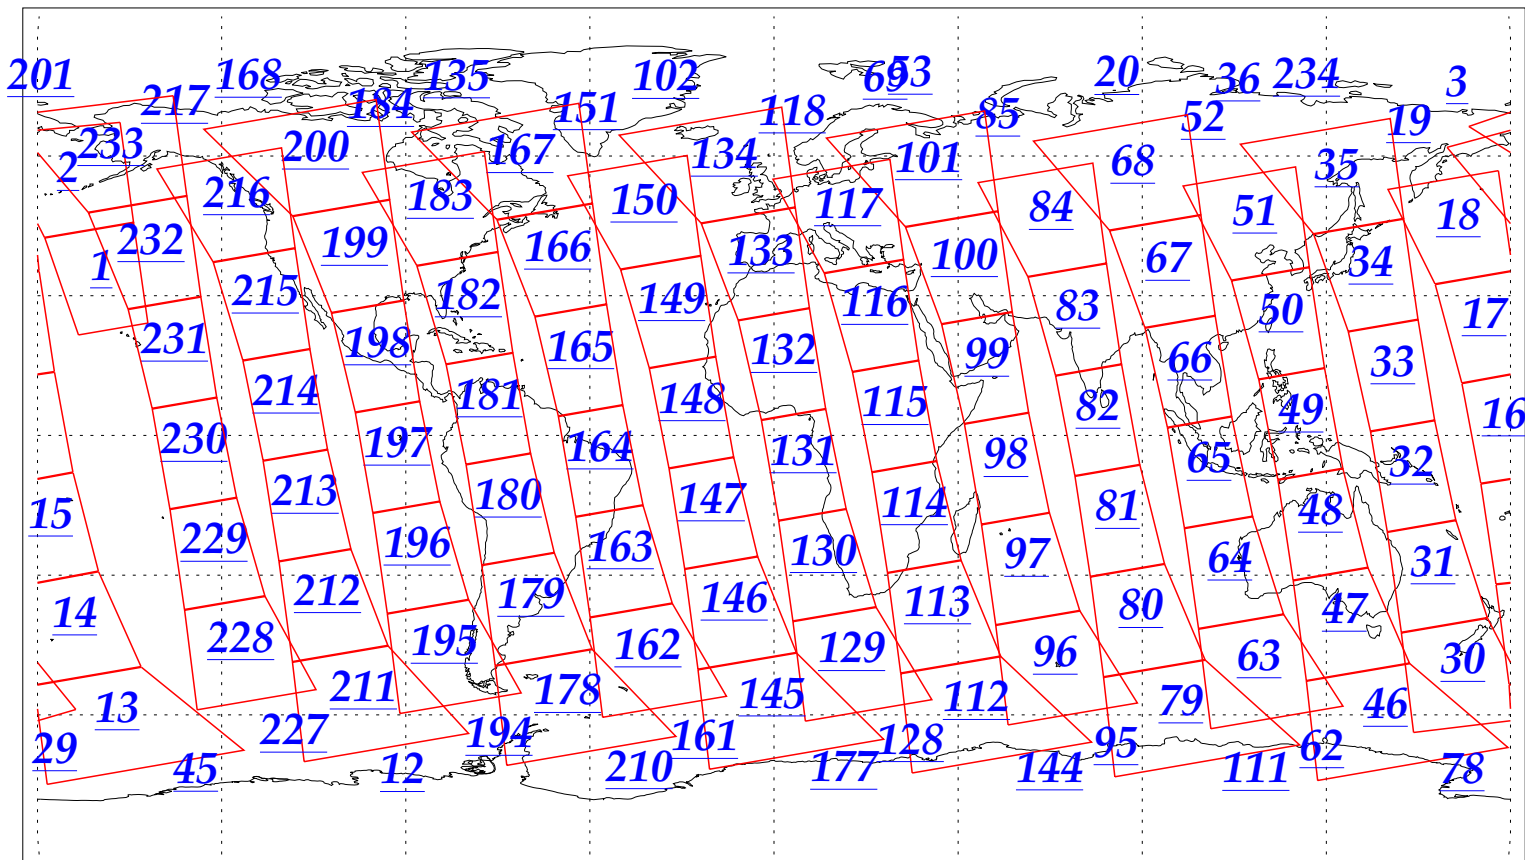

L1B Availability
AMSU Granules: 240
HSB Granules: 240
AIRS Granules: 240

18 Oct 2002
DoY 291
Aqua Day 167
Granules: 1 to 120

Granules: 121 to 240

Legend: AMSU Available, HSB Available, AIRS Available

L1B Availability
AMSU Granules: 240
HSB Granules: 240
AIRS Granules: 240

18 Oct 2002
DoY 291
Aqua Day 167

Ascending Granules

Descending Granules

Legend: AMSU Available, HSB Available, AIRS Available

L1B Availability
AMSU Granules: 240
HSB Granules: 240
AIRS Granules: 240

18 Oct 2002
DoY 291
Aqua Day 167

Northern Hemisphere Granules

Southern Hemisphere Granules

Legend: AMSU Available, HSB Available, **AIRS Available**