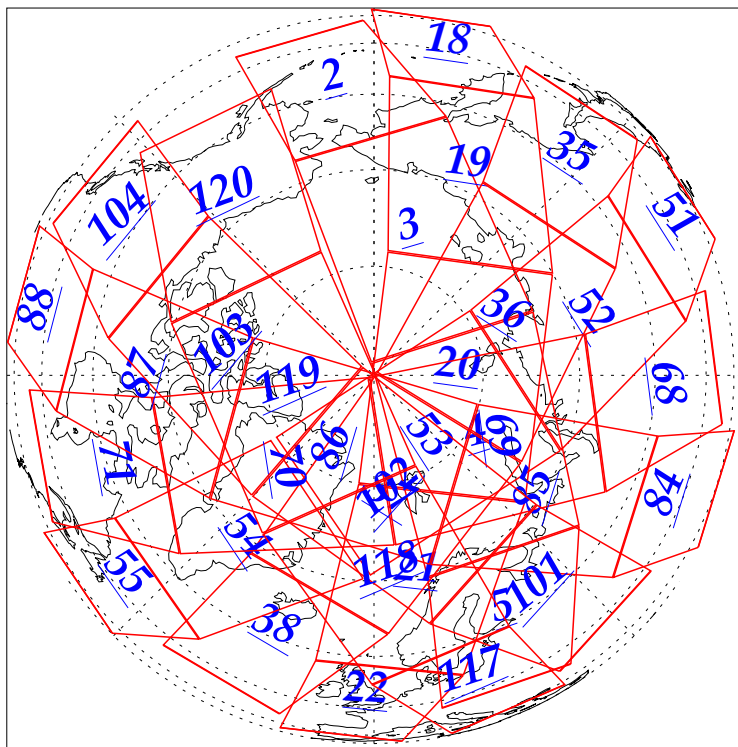

L1B Availability
AMSU Granules: 240
HSB Granules: 240
AIRS Granules: 240

18 Oct 2002
DoY 291
Aqua Day 167
Granules: 1 to 120

Granules: 121 to 240

Legend: AMSU Available, HSB Available, AIRS Available

L1B Availability
AMSU Granules: 240
HSB Granules: 240
AIRS Granules: 240

18 Oct 2002
DoY 291
Aqua Day 167

Ascending Granules

Descending Granules

Legend: AMSU Available, HSB Available, AIRS Available

L1B Availability
AMSU Granules: 240
HSB Granules: 240
AIRS Granules: 240

18 Oct 2002
DoY 291
Aqua Day 167

Northern Hemisphere Granules

Southern Hemisphere Granules

Legend: AMSU Available, HSB Available, **AIRS Available**